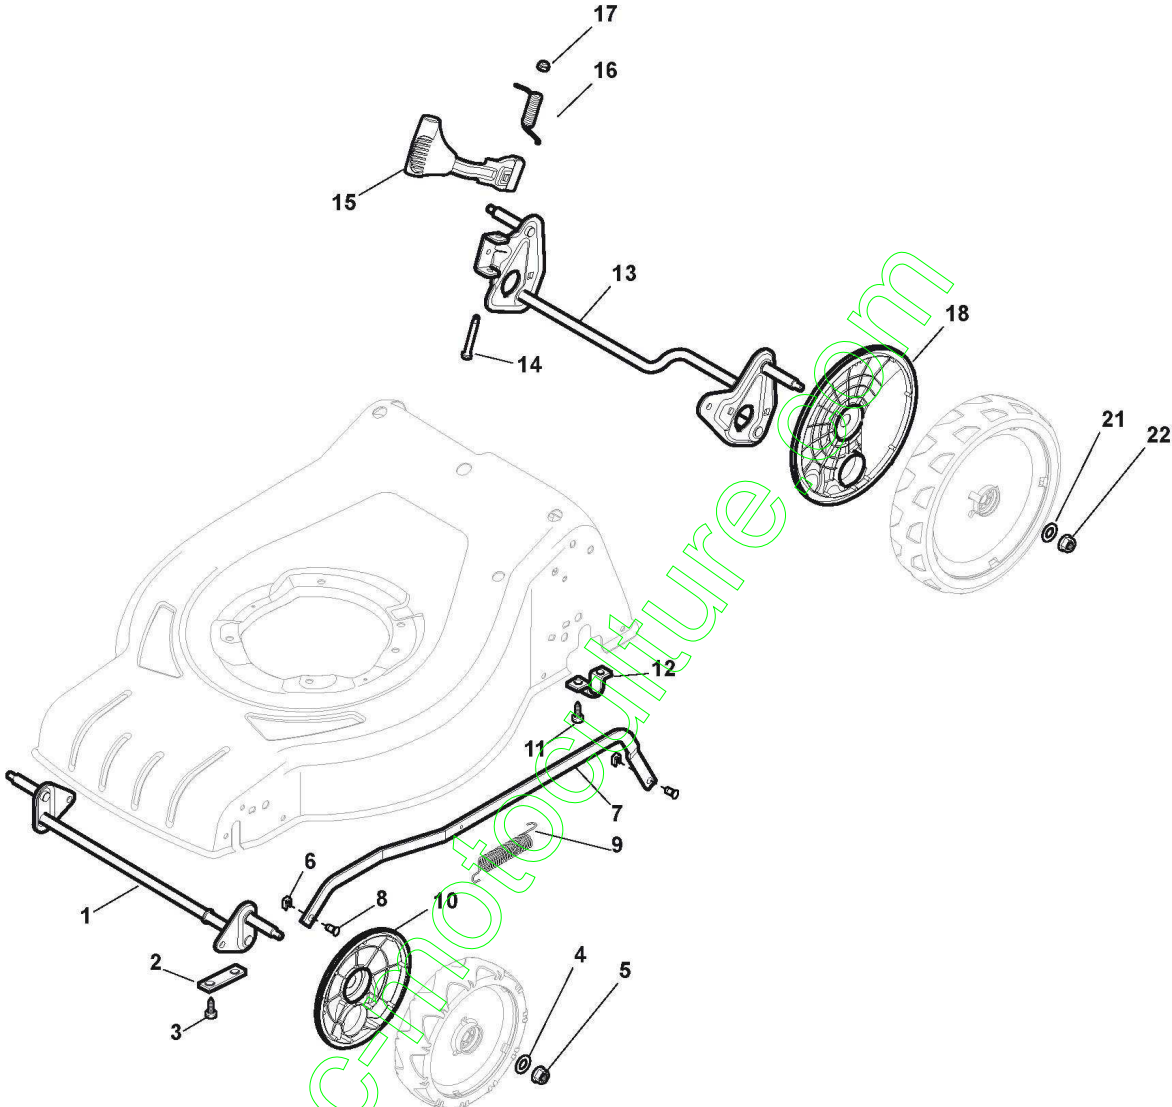

Reglage Hauteur Decoupe

Réf. N°	Q.té :	Code article	Description	Articles	De	Jusqu'à
1	1	381302853/0	Axe Roues Avant			To S/N 20BA2WBH 074118
1	1	381302853/1	Axe Roues Avant		From S/N 20BA2WBH 074118	
2	2	322545142/0	Plaquette			
3	4	112728698/0	Vis			
4	2	112521350/0	Rondelle			
5	2	112155000/0	Ecrou			
6	2	112436050/0	Plaquette			
7	1	322869679/0	Tige Commande Reglage Hauteur			To S/N 20BA2WBH 074118
7	1	322869679/1	Tige Commande Reglage Hauteur		From S/N 20BA2WBH 074119	
8	2	122519823/0	Pivot			
9	1	122446193/0	Ressort			
10	2	322600145/0	Protection Roue	As Optional		
11	4	112728698/0	Vis			
12	2	322545152/0	Plaquette			
13	1	381302849/0	Axe Roues Arriere			To S/N 20BA2WBH 051135
13	1	381302849/1	Axe Roues Arriere		From S/N 20BA2WBH 051135	
14	1	122534131/0	Pivot			
15	1	381003458/0	Levier, Reglage Hauteur	for others brand models		To S/N 20BA2WBH 073719
15	1	381003458/1	Levier, Reglage Hauteur	with Standard Black Knob	From S/N 20BA2WBH 073719	
15	1	381003459/0	Levier, Reglage Hauteur	for STIGA brand models		To S/N 20BA2WBH 073719
15	1	381003459/1	Levier, Reglage Hauteur	with STIGA Logo Black Knob	From S/N 20BA2WBH 073719	
16	1	122446192/0	Ressort			
17	1	112154510/0	Ecrou			
18	2	322600240/0	Protection Roue			
21	2	112521350/0	Rondelle			
22	2	112155000/0	Ecrou			

www.emc-motoculture.com