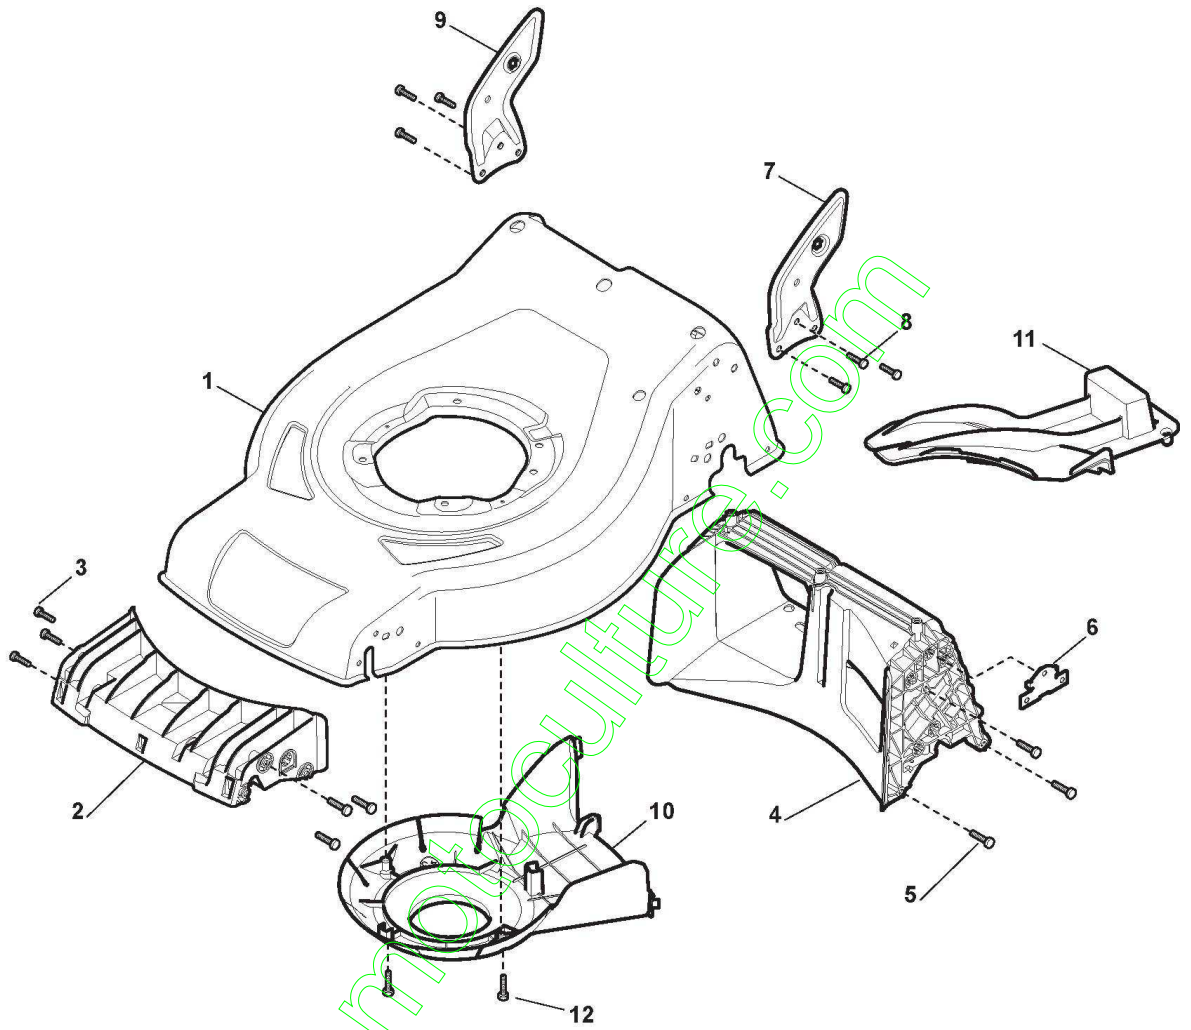

Châssis

Réf. N°	Q.té :	Code article	Description	Articles	De	Jusqu'à
1	1	381004547/0	Châssis Rouge			
2	1	322108308/0	Ens. Convoyeur Arriere			
3	6	112728699/0	Vis			
4	1	322108302/0	Ens. Convoyeur Arriere			
5	6	112728699/0	Vis			
6	2	322545213/0	Plaquette			
7	1	381005167/0	Bride G	Standard Black Knob		To
7	1	381005167/1	Bride G	Standard Black Knob	From	31-August-2017
7	1	381005183/0	Bride Gauche	Knob with STIGA Logo		To
7	1	381005183/1	Bride Gauche	Knob with STIGA Logo	From	31-August-2017
8	6	112727801/0	Vis			
9	1	381005165/0	Bride Droit	Standard Black Knob		To
9	1	381005165/1	Bride Droit	Standard Black Knob	From	
9	1	381005181/0	Bride Droit	Knob with STIGA Logo	01-September-2017	To
9	1	381005181/1	Bride Droit	Knob with STIGA Logo	From	
10	1	322060250/0	Protection Courroie		01-September-2017	
11	1	322140244/0	Bouchon Mulching			
12	2	112728530/0	Vis			

www.emc-motoculture.com