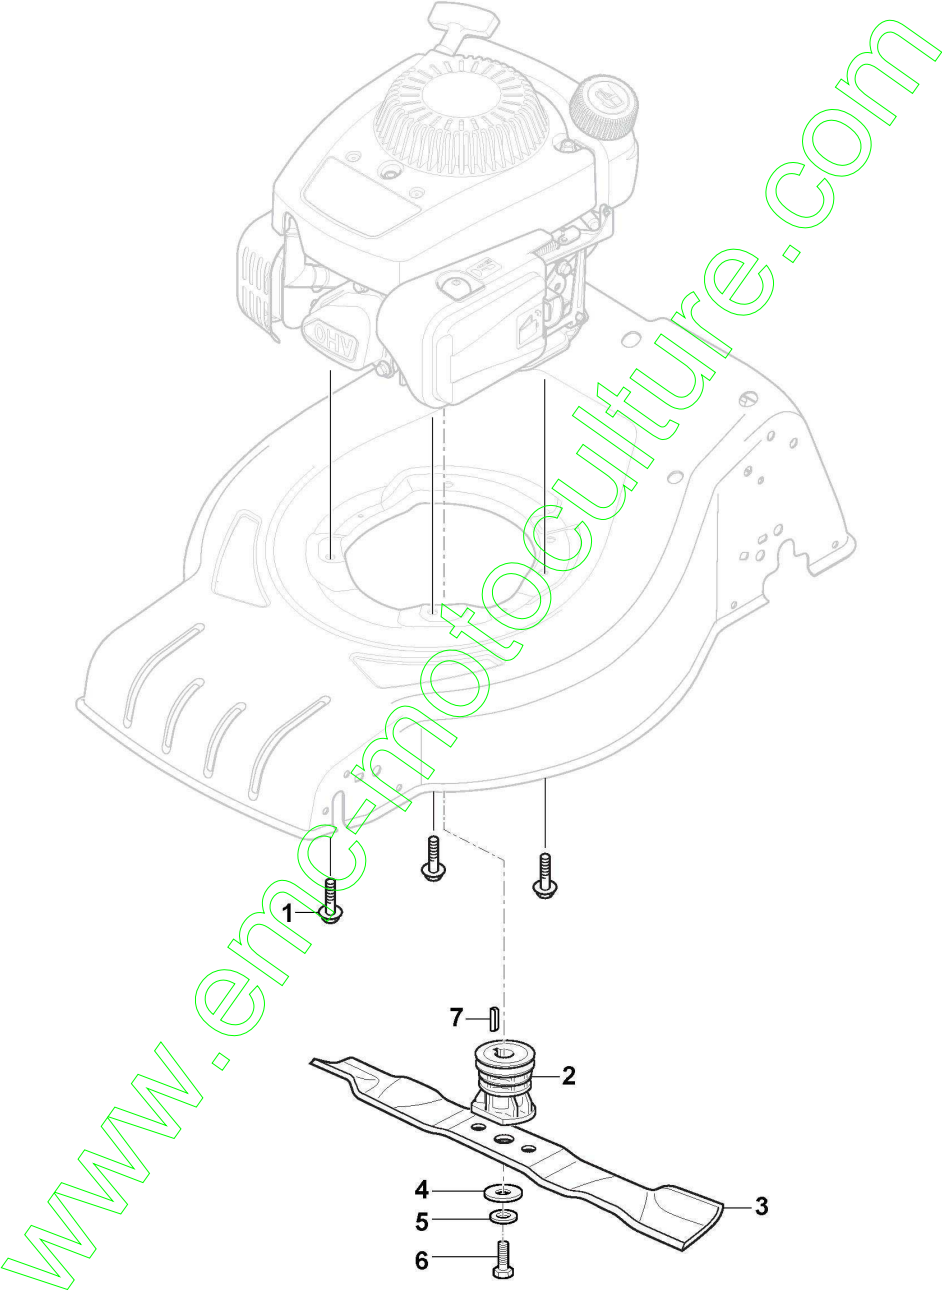

Lame De Coupe

Réf. N°	Q.té :	Code article	Description	Articles	De	Jusqu'à
1	3	112735108/1	Vis			
2	1	1111-9120-01	Moyeu Lame (Ø 22.2)	Stiga Packed into 122465607/4		
2	1	122465607/3	Moyeu Avec Poulie, Arbre Moteur Ø 22.2			To 31-Decemb er-2018
2	1	122465607/4	Moyeu Avec Poulie, Arbre Moteur Ø 22.2		From 01-January-	
3	1	181004459/0	Lame			To 31-March-2 018
3	1	181004462/0	Lame		From	
4	1	122160400/0	Disque Elastique			To 31-March-2 018
4	1	322680021/0	Rondelle		From	
4	1	322680021/1	Rondelle		From	
5	1	112508125/0	Disque Elastique		01-Septem ber-2019	To
5	1	112508128/0	Disque Elastique		From	
5	1	112523080/0	Rondelle		01-January- 2019	To
6	1	112735698/0	Vis			
7	1	112139100/0	Languette			

www.emc-motoculture.com