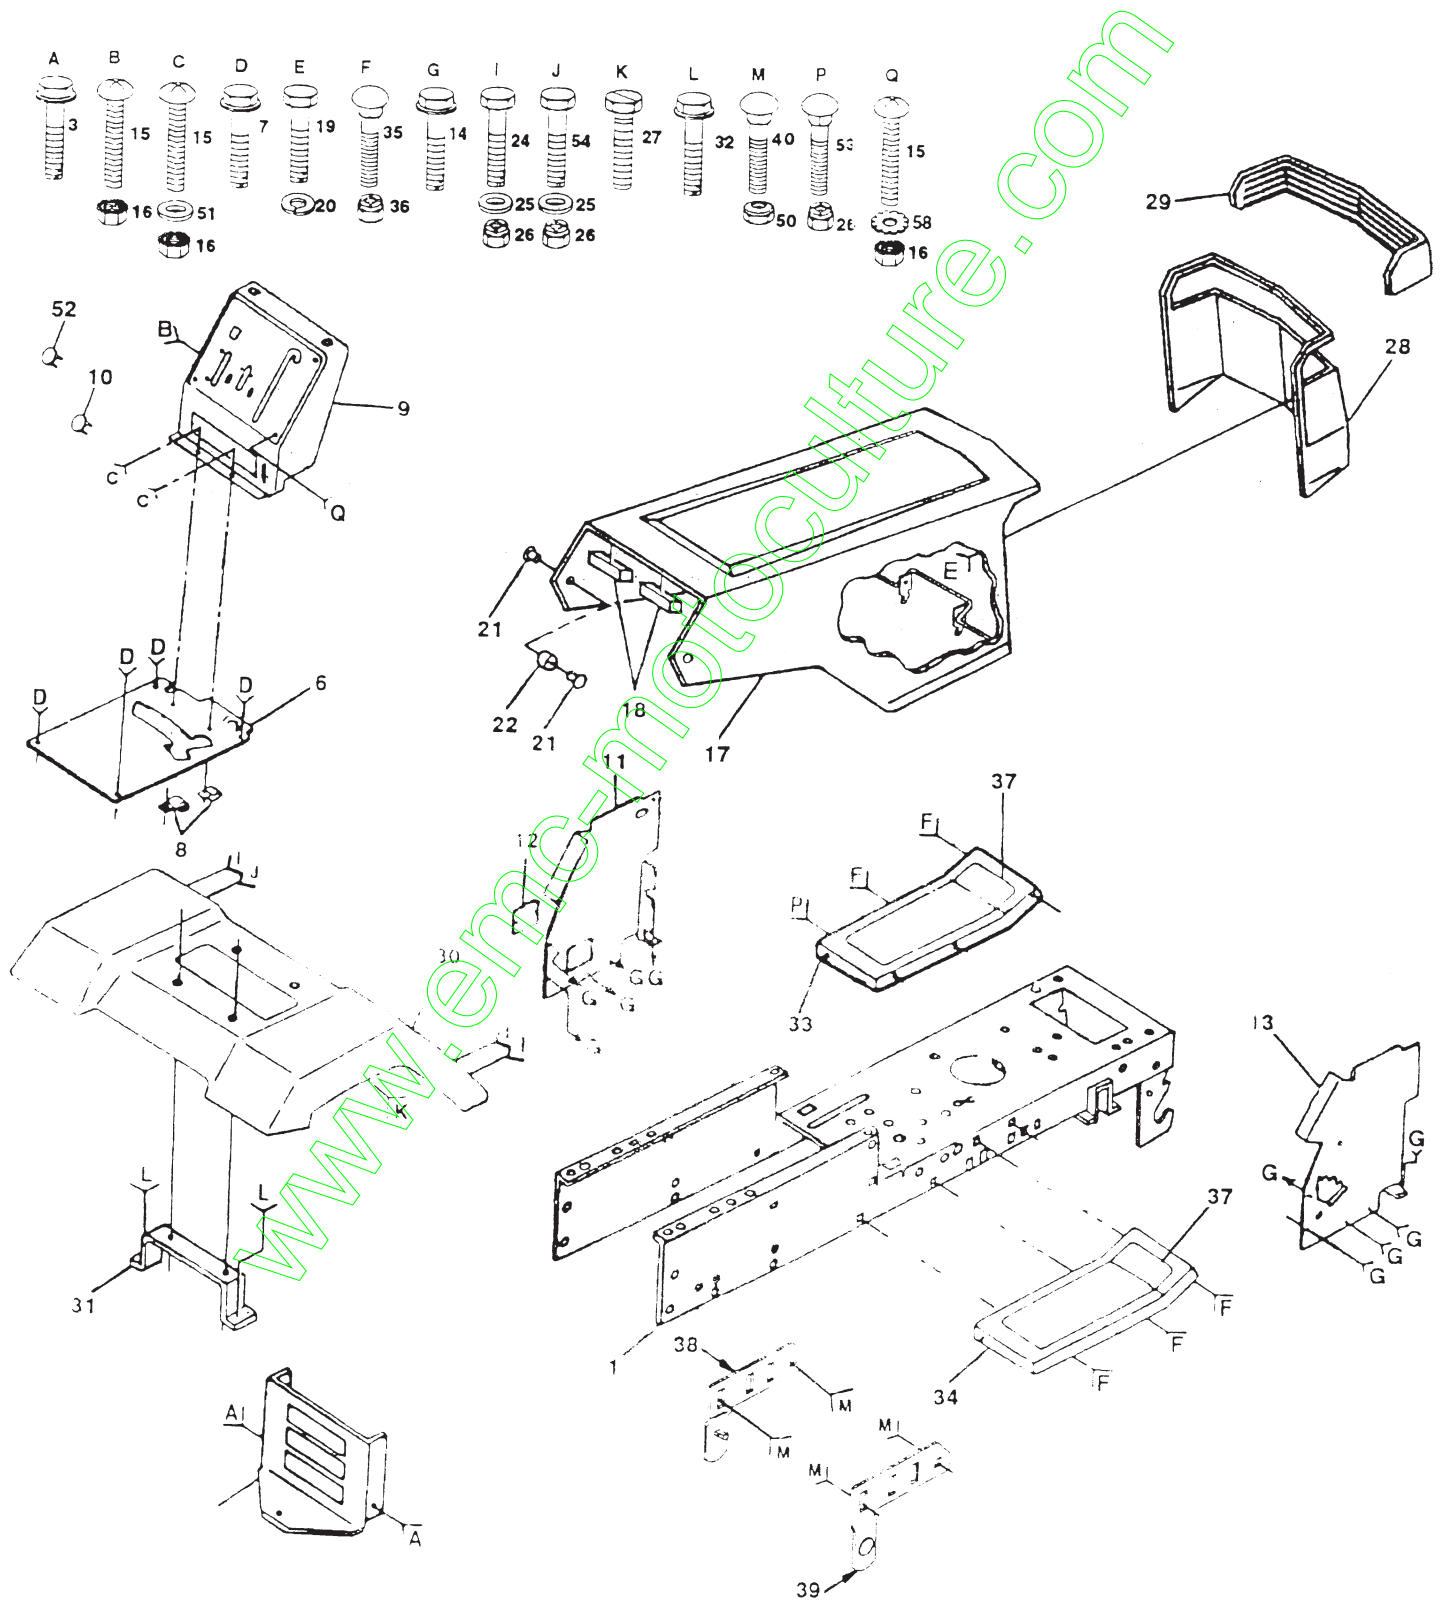

NOTE: All component dimensions given in U.S. inches
1 inch = 25.4 mm

REPAIR PARTS

12.5 HP 42" TRACTOR - - MODEL NUMBER BL12542A

SEAT ASSEMBLY

KEY PART NO. NO.

DESCRIPTION

1	532127427	Seat V350 Blk/blk Std
2	532126656	Bracket Pivot Seat 8 720
3	874760612	Bolt Fin Hex 3/8-16unc X 3/4
4	819131610	Washer 13/32 X 1 X 10 Ga
5	532124996	Clip Fuel Line 13/32 Mtg Hole
6	873680600	Nut Crownlock 3/8-16 Unc
7	532124181	Spring Seat Cprsn 2 250 Blk Zi
8	817490616	Screw Thdrol 3/8-16 X 1 Ty-tt
9	819131614	Washer 13/32 X 1 X 14 Ga
10	532131451	Pan Seat
11	532121251	Strip Foam Gray Or Black
12	532121246	Bracket Mounting Switch
13	532121248	Bushing Snap Blk Nyl 50 Id
14	872050411	Bolt Rdhd Sht Nk 1/4-20x1-3/8

KEY PART NO. NO.

DESCRIPTION

15	532134300	Spacer Split 28x 96 Yel Zinc
16	532121250	Spring Cprsn 1 27 Blk Pnt
17	532123976	Nut Lock 1/4 Lge Flg Gr 5 Zinc
18	874641008	Screw SLTD Pan Hd #10-32 X 1/2
19	873951000	Nut Keps #10-32 Unf
20	532124967	Clip Insulated 11/32 Mtg Hole
21	532105529	Bolt Shoulder 5/16-18 Unc Blkz
22	873680500	Nut Crown Lock 5/16-18
24	819171912	Washer 17/32 X 1-3/16 X 12 Ga
25	532127018	Bolt Shoulder 5/16-18 X 62
26	532120068	Knob Seat 1/2-13unc Blk

NOTE: All component dimensions given in U.S. inches.
1 inch = 25.4 mm.

REPAIR PARTS

12.5 HP 42" TRACTOR - - MODEL NUMBER BL12542A

CHASSIS AND ENCLOSURES

REPAIR PARTS

12.5 HP 42" TRACTOR - - MODEL NUMBER BL12542A