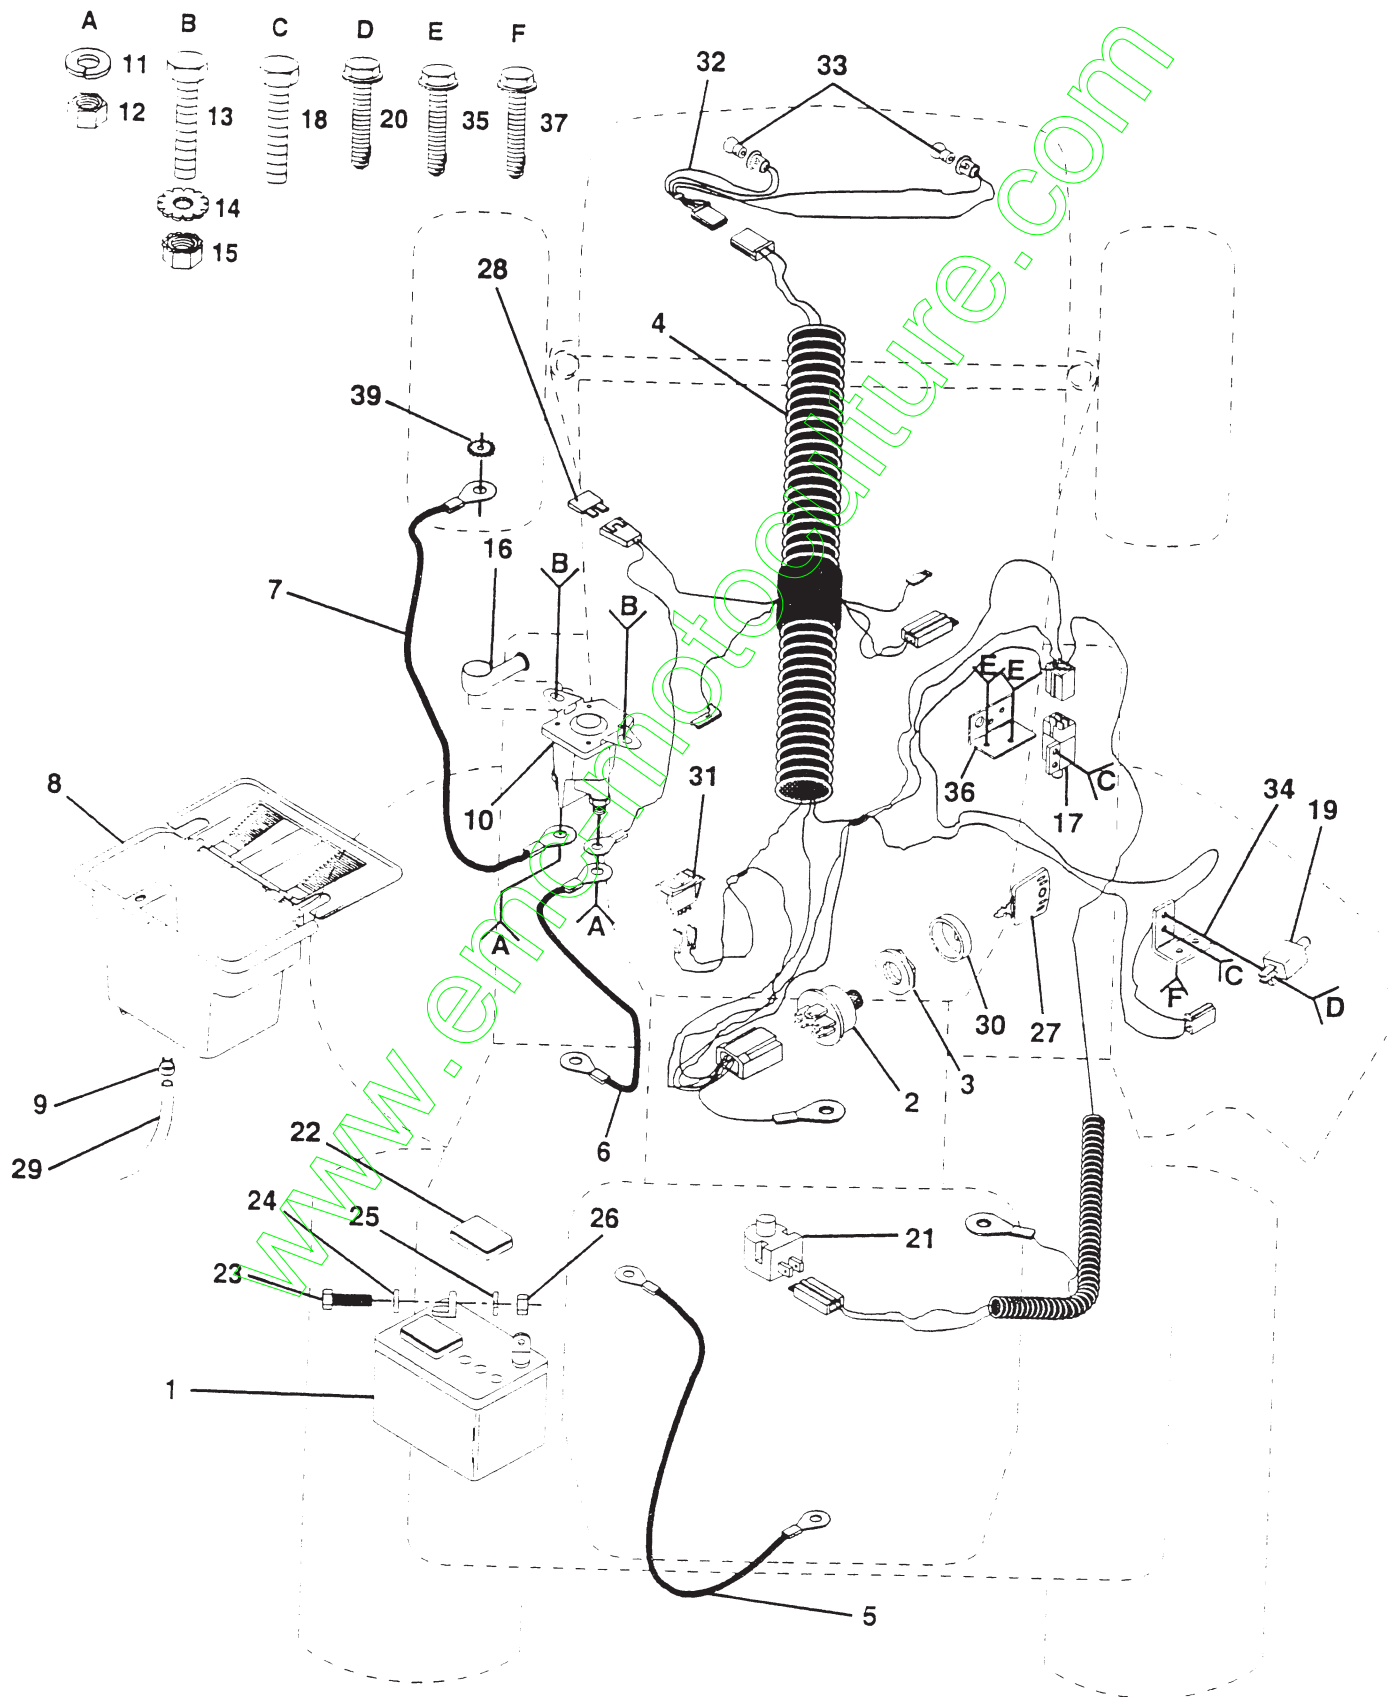

REPAIR PARTS

12.5 HP 42" TRACTOR - - MODEL NUMBER BL12542A

ELECTRICAL

KEY NO.	PART NO.	DESCRIPTION
1	532121265	Battery 12 Volt 25 AMP
2	532125104	Switch Ign 5 Term Wo/wash/nut
3	532124211	Nut Ignition
4	532132653	Harness Ign B&S Fender HI
5	532124773	Cable Ground 6 Ga 12" black
6	532132202	Cable Battery 6 Ga 43" red
7	532124780	Cable Battery 6 Ga 11" red
8	532129965	Case Battery Hng Mech W/lid
9	532109596	Clamp Hose Olive
10	532138406	Solenoid
11	810090400	Washer Lock 1/4
12	873350400	Nut Jam Hex 1/4-20 Unc
13	874780408	Bolt Hex 1/4-20 x 1/2 Gr 5
14	811050400	Washer Lock Ext Tooth 1/4
15	873510400	Nut Keps Hex 1/4-20 Unc
16	532131563	Cover Terminal Red
17	532109553	Switch Intlk Clutch Red 4 Term
18	817021008	Screw Tap Hex #10-24unc X 1/2
19	532104445	Switch Intlk Clutch Red 2 Term
20	817021008	Screw Tap Hex #10-24unc X 1/2
21	532121305	Switch Plunger Nc Gray
22	532121264	Caps Battery 20/25/30 AMP
23	874760412	Bolt Hex Hd 1/4-20unc X 3/4
24	810040400	Washer Lock Hvy Helical 1/4
25	819091016	Washer 9/32 X 5/8 X 16 Ga
26	873220400	Nut Fin Hex 1/4-20 Unc
27	532122147	Key Ign Molded Generic
28	532108824	Fuse 30 AMP Auto Green
29	532109238	Tube Plastic 12"
30	532123620	Cover Sw Key Blk 1 25 Text SLT
31	532110712	Switch Light Blk Blk Red
32	532136849	Harness Asm Light W/7662j
33	532124893	Bulb Light #1141
34	532108236	Bracket Switch Clutch
35	817021008	Screw Tap Hex #10-24unc X 1/2
36	532130890	Bracket Switch Interlock
37	817021008	Screw Tap Hex #10-24unc X 1/2
39	811150400	Washer Lock Internal Tooth 1/4