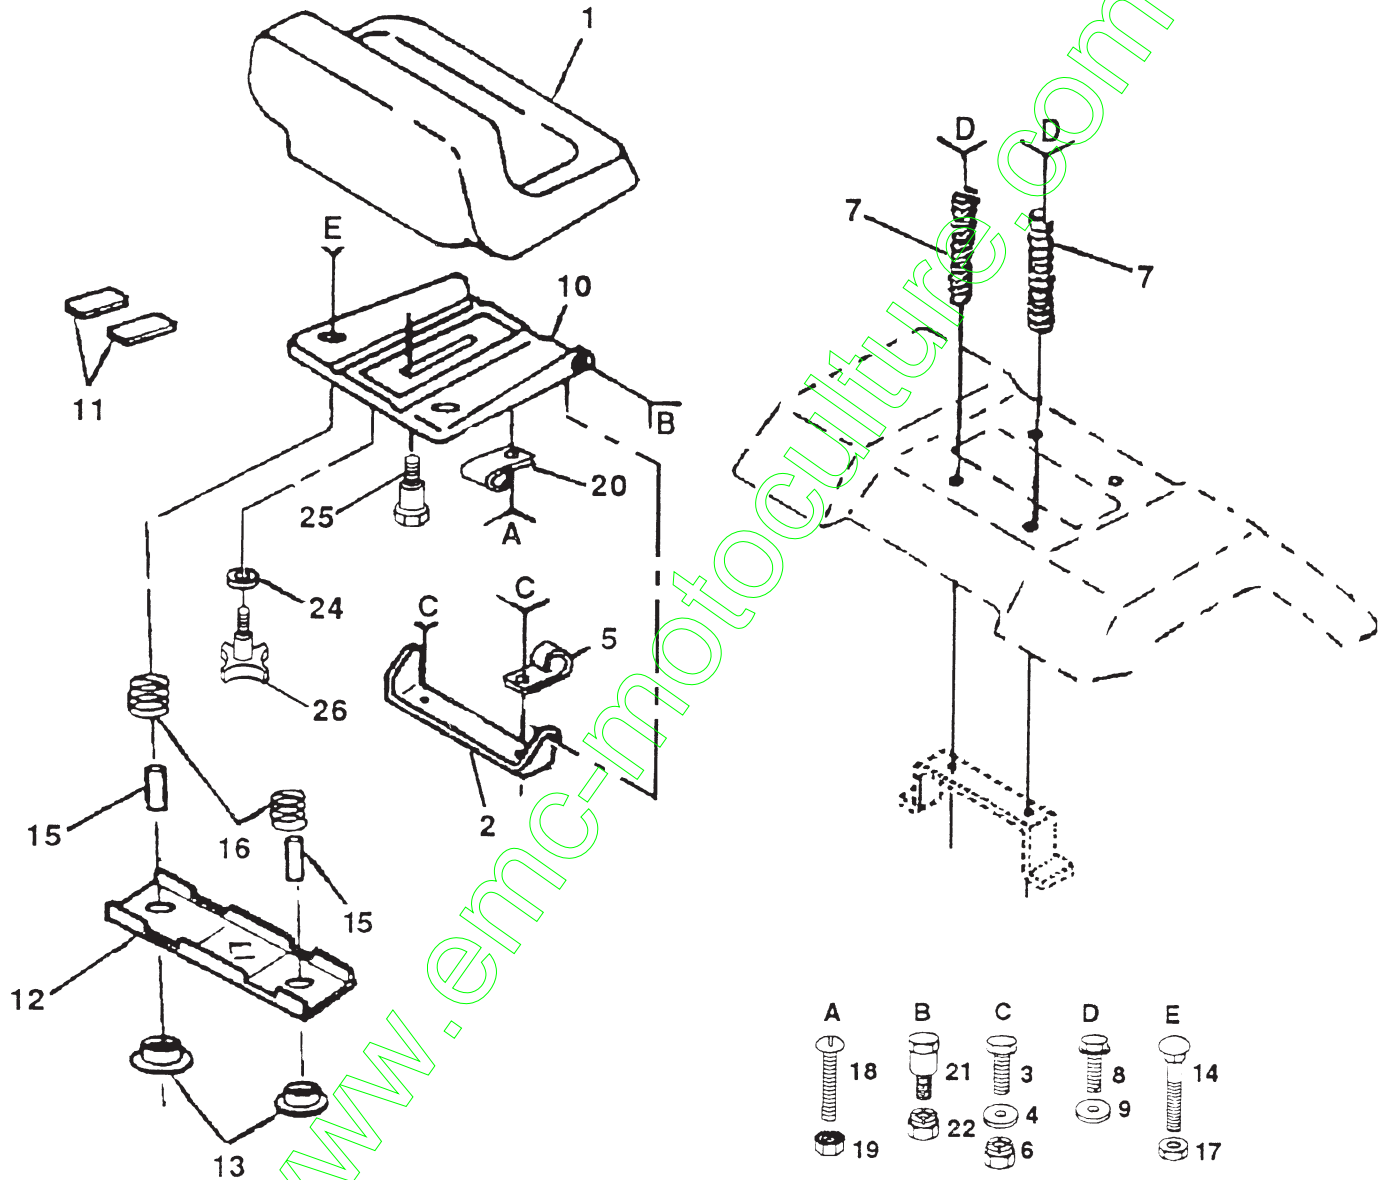

REPAIR PARTS

12.5 HP 42" TRACTOR - - MODEL NUMBER BL12542A

SEAT ASSEMBLY

KEY PART NO. NO.

DESCRIPTION

1	532127427	Seat V350 Blk/blk Std
2	532126656	Bracket Pivot Seat 8 720
3	874760612	Bolt Fin Hex 3/8-16unc X 3/4
4	819131610	Washer 13/32 X 1 X 10 Ga
5	532124996	Clip Fuel Line 13/32 Mtg Hole
6	873680600	Nut Crownlock 3/8-16 Unc
7	532124181	Spring Seat Cprsn 2 250 Blk Zi
8	817490616	Screw Thdrol 3/8-16 X 1 Ty-tt
9	819131614	Washer 13/32 X 1 X 14 Ga
10	532131451	Pan Seat
11	532121251	Strip Foam Gray Or Black
12	532121246	Bracket Mounting Switch
13	532121248	Bushing Snap Blk Nyl 50 Id
14	872050411	Bolt Rdhd Sht Nk 1/4-20x1-3/8

KEY PART NO. NO.

DESCRIPTION

15	532134300	Spacer Split 28x 96 Yel Zinc
16	532121250	Spring Cprsn 1 27 Blk Pnt
17	532123976	Nut Lock 1/4 Lge Flg Gr 5 Zinc
18	874641008	Screw SLTD Pan Hd #10-32 X 1/2
19	873951000	Nut Keps #10-32 Unf
20	532124967	Clip Insulated 11/32 Mtg Hole
21	532105529	Bolt Shoulder 5/16-18 Unc Blkz
22	873680500	Nut Crown Lock 5/16-18
24	819171912	Washer 17/32 X 1-3/16 X 12 Ga
25	532127018	Bolt Shoulder 5/16-18 X 62
26	532120068	Knob Seat 1/2-13unc Blk

NOTE: All component dimensions given in U.S. inches.
1 inch = 25.4 mm.