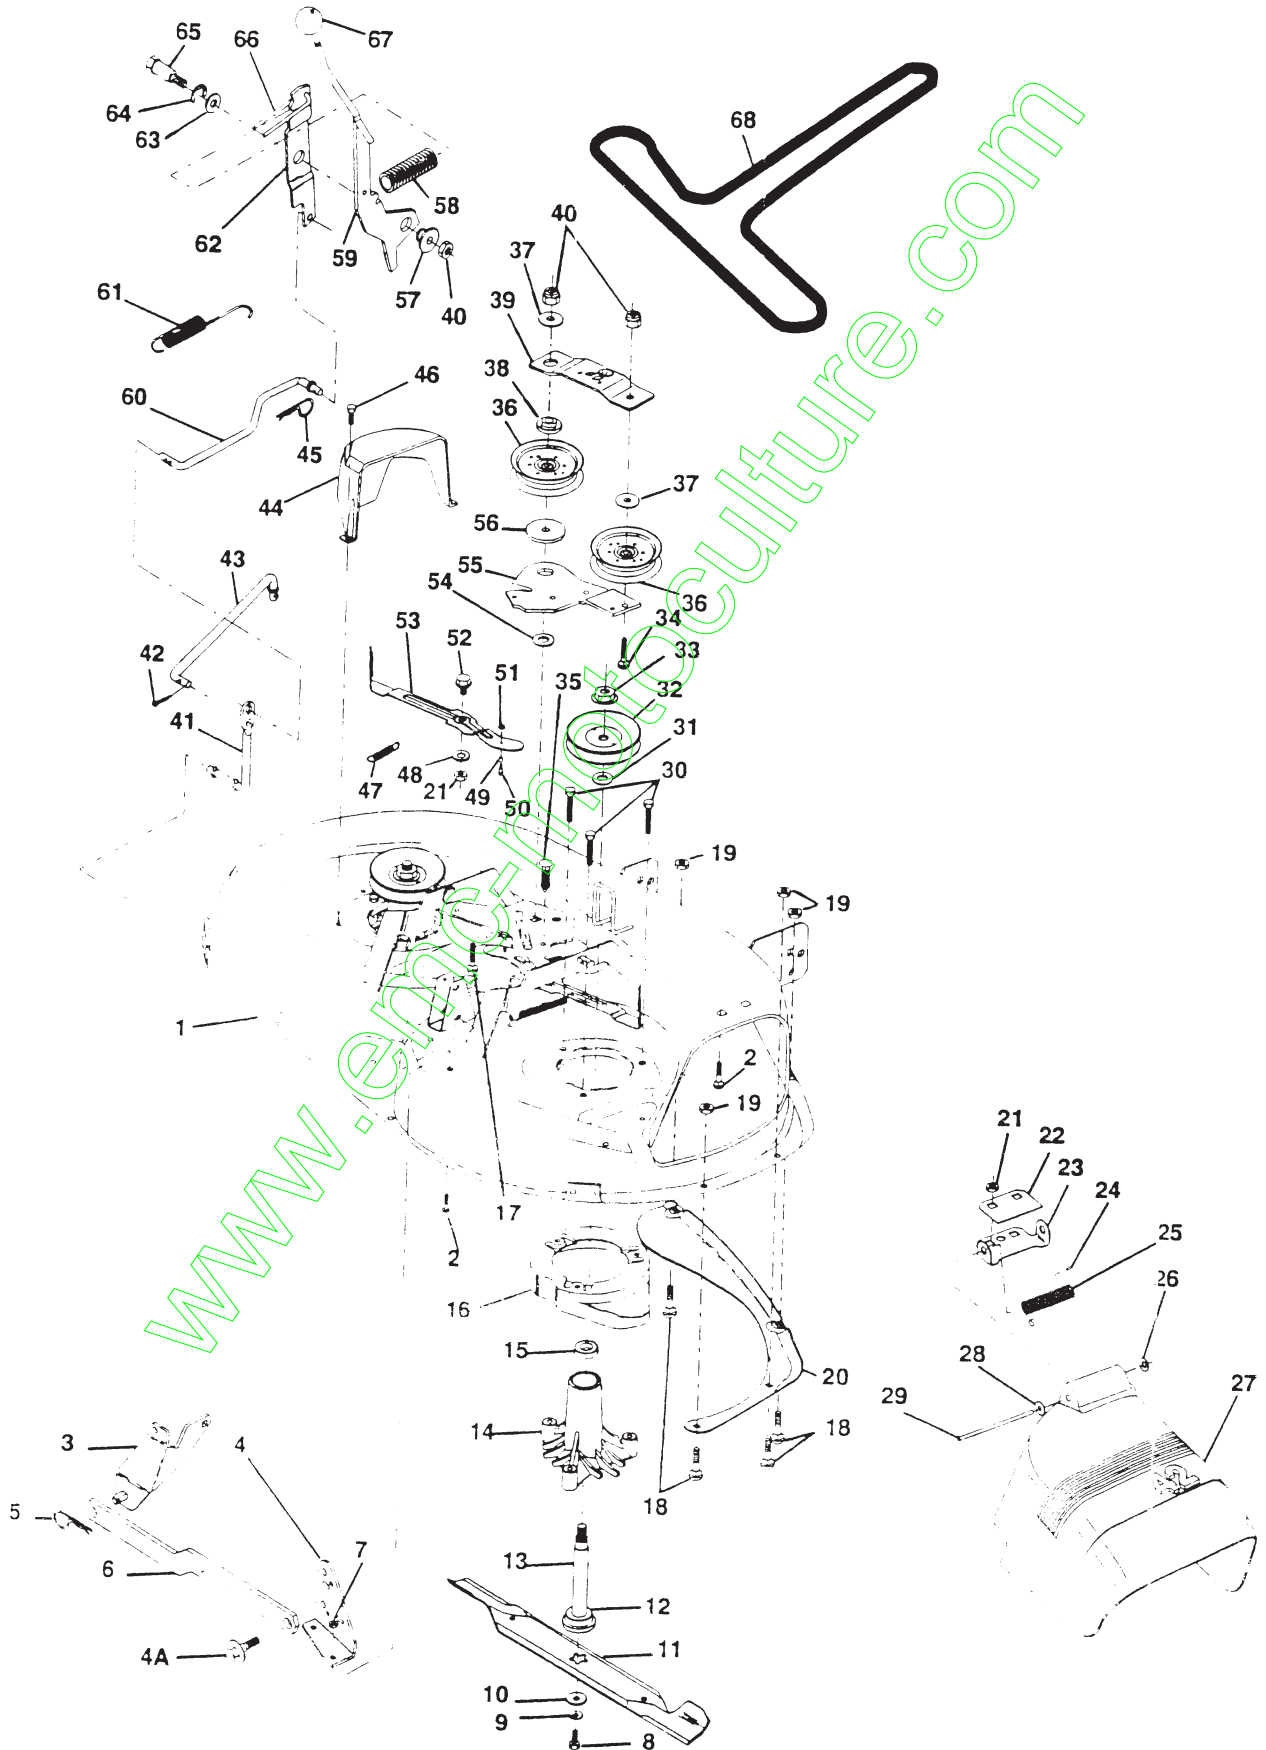

REPAIR PARTS

12.5 HP 42" TRACTOR - - MODEL NUMBER BL12542A

42" MOWER

REPAIR PARTS

12.5 HP 42" TRACTOR - - MODEL NUMBER BL12542A

42" MOWER

KEY PART NO. NO.	DESCRIPTION	KEY PART NO. NO.	DESCRIPTION
1	532138024 Deck Asm MWR 42" weldment	37	819131612 Washer 13/32 X 1 X 12 Ga
2	872140506 Bolt Rdhd Sqnk 5/16-18unc X3/4	38	532133502 Spacer Arm Idler Upper Hdn 42"
3	532138017 Bracket Asm Fr Sway Bar 38/42	39	532133503 Stiffener Arm Idler Upper 42"
4	532138019 Bracket Asm Deck 42" sway Bar	40	873680600 Nut Crownlock 3/8-16 Unc
4a	532132827 Bolt Shoulder	41	532133551 Rod Pivot W/nibs
5	532124670 Retainer Spring	42	876020312 Pin Cotter 3/32 X 3/4 Cad
6	532130832 Arm Suspension Rear	43	532133504 Rod Clutch Secondary W/nibs
7	873800500 Locknut-hex W/ins 5/16-18unc P	44	532134236 Guard Mandrel LH Black
8	532850857 Bolt 3/8 - 24 X 1.25 Gr 8	45	532124788 Spring Retainer 1" Zinc/cad
9	810030600 Washer Lock Hvy 3/8 Unplated	46	817720410 Screw Hex Thd Cut 1/4-20x5/8 T
10	532129962 Washer Hard Blade Mower	47	532131335 Spring Extension
11	532127843 Blade Mower High Perf 42"	48	532133944 Washer Hardened Smaller
12	532129895 Bearing Ball # 6204 (Mandrel)	49	532133940 Roller Asm Cam Follower 42" dec
13	532133172 Shaft Asm W/Lower Bearing	50	532131340 Bolt Shldr 10-24 Zinc Gr 5 42"
14	532128774 Housing Mandrel Vented (Machd)	51	532069180 Nut Lock #10-24 Unc
15	532110485 Bearing Ball Mandrel	52	532105529 Bolt Shoulder 5/16-18 Unc Blkz
16	532136929 Stripper Mower Vented	53	532131845 Arm Asm Pad Brake
17	872110618 Bolt Rdhd Sqnk 3/8-16 X 2-1/4	54	532133943 Washer Hardened
18	872140505 Bolt Carr 5/16-18 X 5/8	55	532133844 Arm Idler 42" mower LT/YT
19	873800500 Locknut-hex W/ins 5/16-18unc P	56	532122052 Spacer Retainer Pm Mower
20	532136888 Baffle Vortex 42"	57	532127498 Bushing 747 Od X 794 Lg Brass
21	873680500 Nut Crown Lock 5/16-18	58	532128759 Spring Clutch Mower 2 750 Zinc
22	532134753 Stiffener Bracket 42" deck	59	532133573 Arm Asm Clutch Primary
23	532131267 Bracket Deflector Mower 42"	60	532134666 Rod Clutch Primary 38/42
24	532105304 Cap Sleeve 80x 112 Blk Mower	61	532131870 Spring Return
25	532123713 Spring Torsion Deflector 2 52	62	532127847 Arm Clutch Secondary
26	532110452 Nut Push Phos & Oil	63	532121748 Washer 25/32 X 1-5/8 X 16 Ga
27	532130968 Shield Deflector Mower 42" Blk	64	812000029 Ring Klip #t5304-75
28	819111016 Washer 11/32 X 5/8 X 16 Ga	65	532128903 Bolt Shoulder 3/8-16 Unc 1 44
29	532131491 Rod Hinge 42" 6 75 Wlg	66	532127845 Keeper Spring 4 000
30	532078158 Bolt 5/16-18 X 1.25 T/t	67	532106932 Knob Rd 3/8-16 Plstc Thds Blk
31	532129963 Washer Spacer Mower Vented	68	532130969 V-Belt Mower 42" 92 40
32	532129861 Pulley Mandrel 42"	--	532136328 Deck Serv 42" Mech Vent Europe
33	873050900 Nut 9/16 Top Lock Flng Oil Dip	--	532130794 Mandrel Asm Service (Includes Key
34	872110614 Bolt Rdhd 3/8-16uncx1-3/4 Gr5		Nos. 8-10, 12-15, 31 and 33)
35	532133835 Fastner Christmas Tree		
36	532131494 Pulley Idler Flat 3 060		

NOTE: All component dimensions given in U.S. inches
1 inch = 25.4 mm