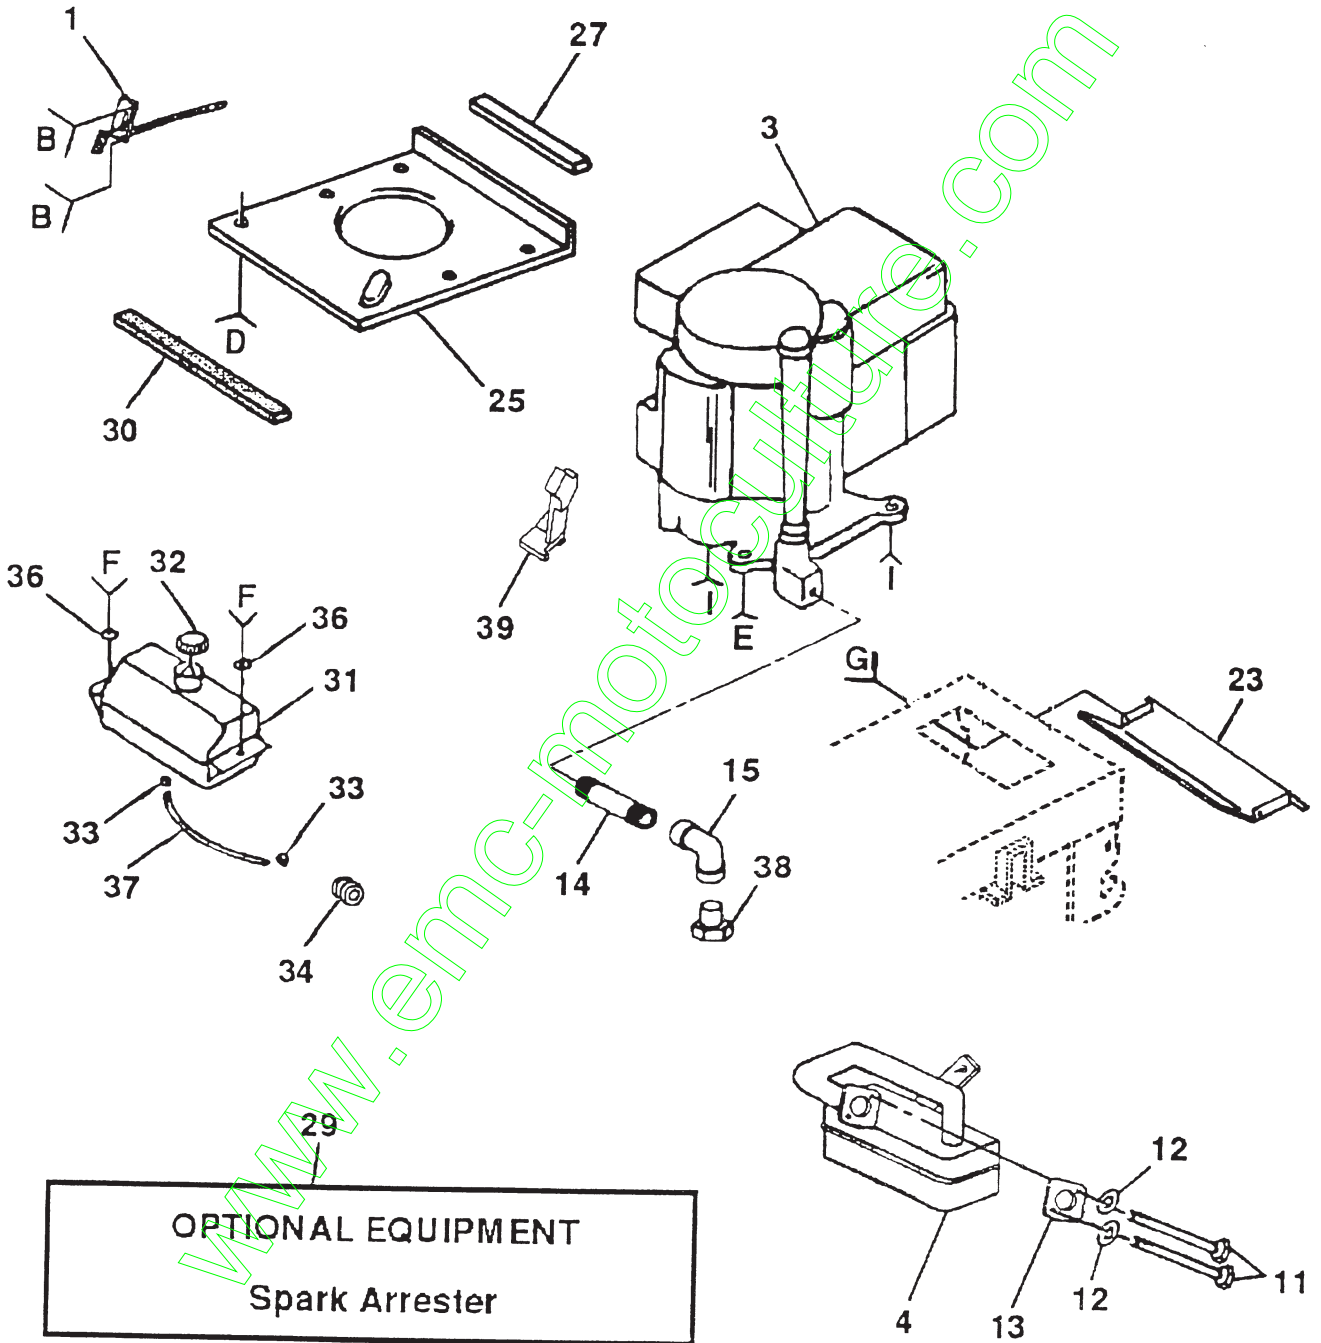

WHEELS & TIRES

KEY PART NO. NO.

DESCRIPTION

1	532059192	Cap Valve Tire
2	532065139	Stem Valve
3	532106222	Tire F Ts 15 X 6 0 - 6 Service
4	532059904	Tube Front (Service Item Only)
5	532125021	Rim Asm 6" front Yellow Service
6	532124957	Fitting Grease (Front Wheel Only)
7	532124959	Bearing Flange (Front Wheel Only)
8	532124789	Rim Asm 8" rear Yellow Service
9	532106268	Tire R Ts 18x9 5-8 C Service
10	532124926	Tube Rear (Service Item Only)
11	532104757	Cap Axle Blk 1 50 X 1 00

NOTE: All component dimensions given in U.S. inches
1 inch = 25.4 mm

REPAIR PARTS

12.5 HP 42" TRACTOR -- MODEL NUMBER BL12542A

ENGINE

REPAIR PARTS

12.5 HP 42" TRACTOR - - MODEL NUMBER BL12542A

ENGINE

KEY PART NO. NO.	DESCRIPTION
1 532132623	Control Th/ch RH Blk Tee Eec
2 817720410	Screw Hex Thd Cut 1/4-20x5/8
3 -----	Engine B&S 12 5HP lcg Dual 1vt Model No. 286707
4 532137348	Muffler LT B&S 12/12 5 HP
11 871070512	Screw Hexhd Cap 5/16-18x3/4
12 810040500	Washer Lock Hvy Hlcl Spr 5/16
13 532125593	Gasket Eng 1 313 Id Tin Plated
14 813280324	Nipple Pipe 3/8 Npt X 3"
15 813200300	Elbow Std 90 Degree 3/8-18 Npt
16 811050600	Washer Lock Ext Tooth 3/8
17 817490620	Screw Thdrol 3/8-16x1-1/4 TYTT
23 532128953	Shield Heat Browning LT/YT
24 817431008	Screw Slitp #10-16 X 1/2 Ty-b
25 532124027	Shield Heat Hood LT
26 817030808	Screw Spiderloc Hexhd#8x1/2 Ab
27 532105037	Strip Foam 18"
29 532137179	Kit Spark Arrestor 1 25
30 532127057	Pinch Weld Hood Black 2 00
31 532109202	Tank Fuel Front 1 25
32 532123549	Cap Asm Fuel W/sym Vented
33 532123487	CLAMP Hose Blk
34 532124028	Bushing Snap Nyl Blk Fuel Line
35 817490412	Screw Hexwsh Thdrol 1/4-20x3/4
36 819091416	Washer 9/32 X 7/8 X 16 Ga
37 532008548	Line Fuel 13"
38 -----	Plug Oil Drain (Order From Engine Manufacturer)
39 532127951	Stop Throt 3000 Rpm