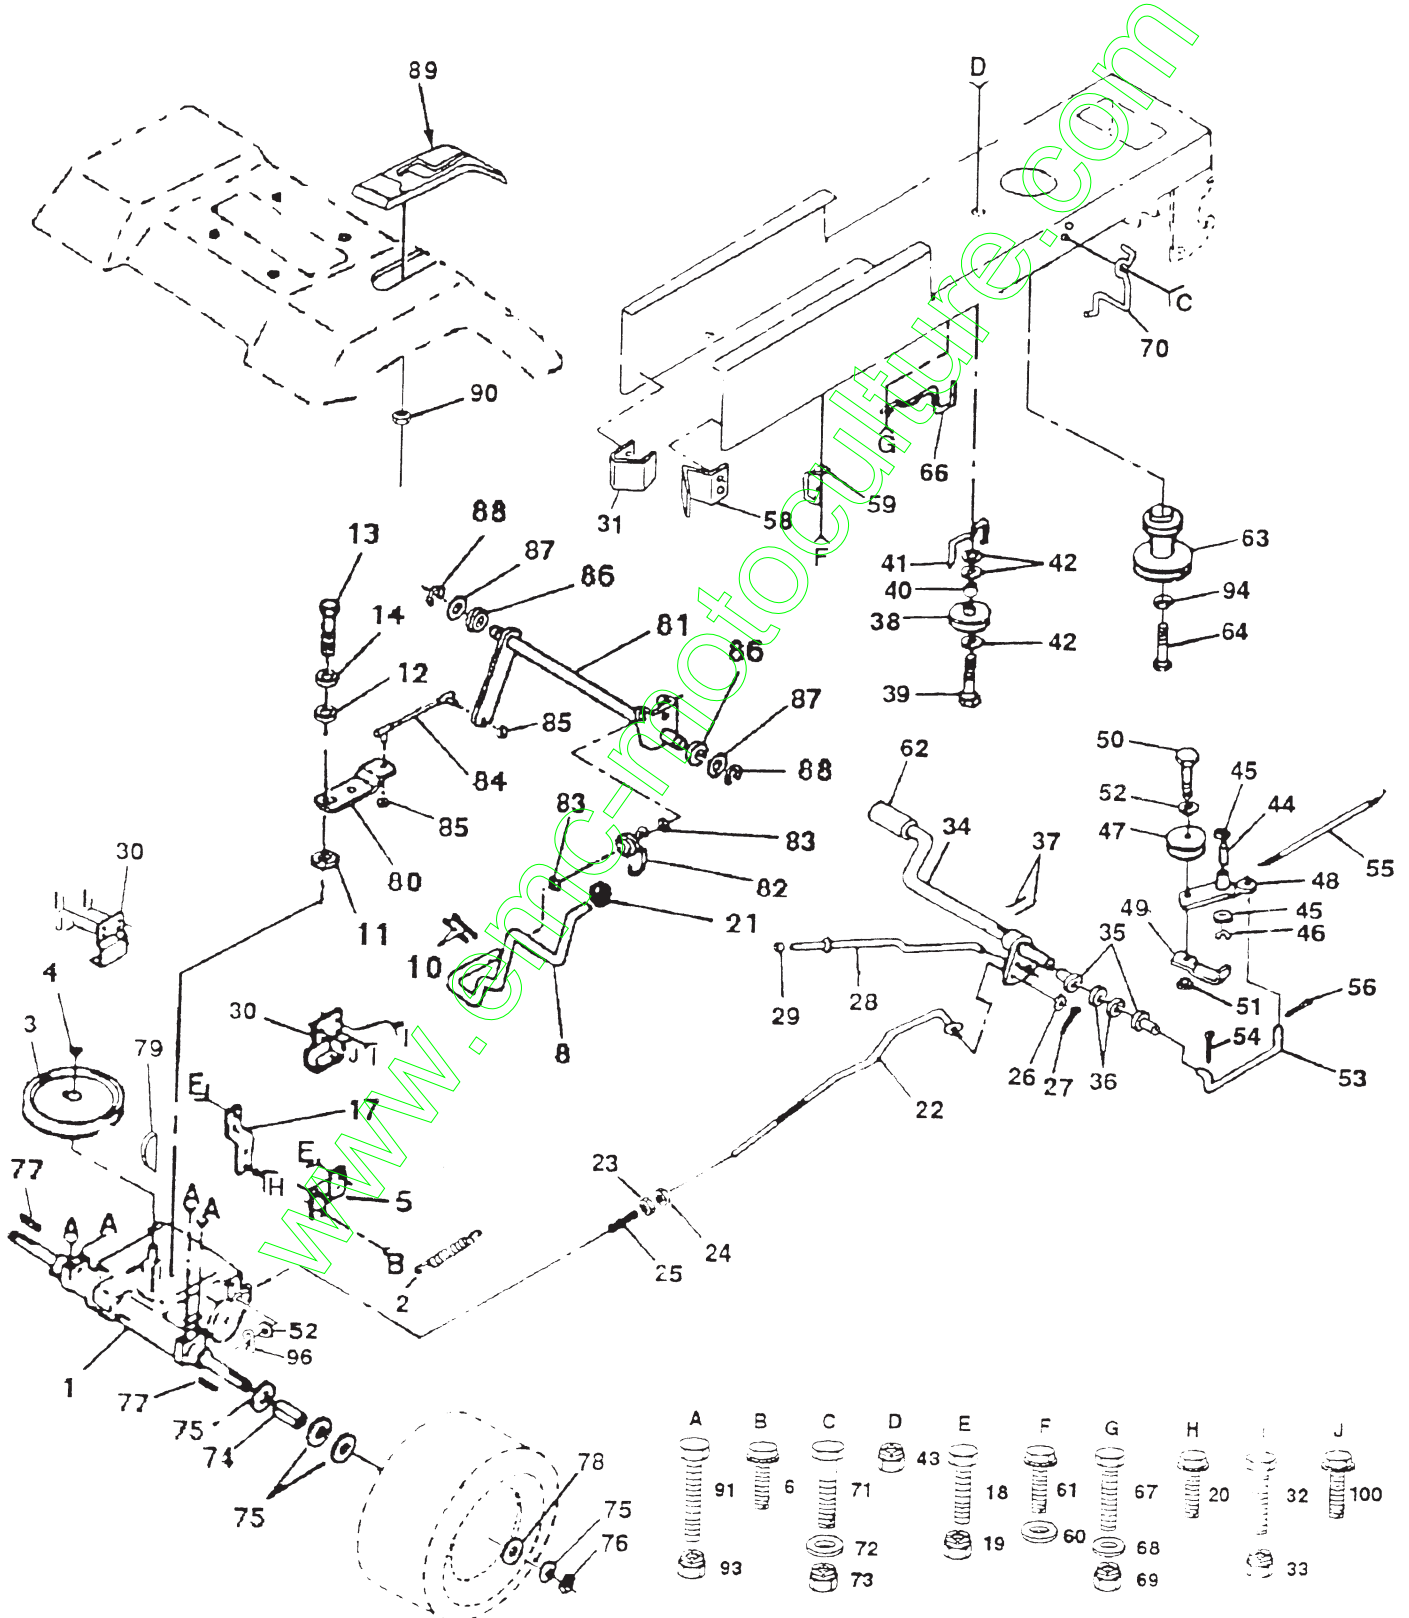

REPAIR PARTS

12.5 HP 42" TRACTOR - - MODEL NUMBER BL12542A

DRIVE

REPAIR PARTS

12.5 HP 42" TRACTOR - - MODEL NUMBER BL12542A

DRIVE

KEY PART NO. NO.	DESCRIPTION	KEY PART NO. NO.	DESCRIPTION
1	532127051 Transaxle 6sp 930 Peerless LT Model No. 930-010	49	532123205 Retainer Belt Style Spring
2	532110422 Spring Return Brake T/a Zinc	50	874760624 Bolt Hex Hd 3/8-16unc X 1-1/2
3	532123666 Pulley Transaxle 18" tires	51	873680600 Nut Crownlock 3/8-16 Unc
4	812000028 Ring Retainer # 5100-62	52	819131316 Washer 13/32 X 13/16 X 16 Ga
5	532121520 Strap Torque 30 Degrees	53	532105710 Link Clutch 7 66
6	817490512 Screw Thdrol 5/16-18 X 3/4 TYT	54	876020412 Pin Cotter 1/8 X 3/4 Cad
8	532127270 Rod Shifter Blk Zinc 13 17 Lg	55	532105709 Spring Return Clutch 6 75
10	876020416 Pin Cotter 1/8 X 1 Cad	56	876020412 Pin Cotter 1/8 X 3/4 Cad
11	532105701 Washer Plate Shf 388 Sq Hole	57	532138255 V-Belt Ground Drive 95 25 42"
12	819091210 Washer 9/32 X 3/4 X 10 Ga	58	532127274 Keeper Belt RH LT Pnt/zinc 16g
13	871040412 Bolt Fin Hex 1/4-28unfx3/4 Gr8	59	532136715 Keeper Belt Chassis Span Ctr
14	810040400 Washer Lock Hvy Helical 1/4	60	819131312 Washer 13/32 X 13/16 X 12 Ga
17	532127285 Strap Torque LT	61	817490612 Screw Thdrol 3/8-16x3/4 Ty-tt
18	874760612 Bolt Fin Hex 3/8-16unc X 3/4	62	532124872 Cover Pedal Blk Round
19	873680600 Nut Crownlock 3/8-16 Unc	63	532134825 Engine Pulley LT/YT
20	817490512 Screw Thdrol 5/16-18 X 3/4 TYT	64	871170764 Bolt Hex 7/16-20x4 Gr 5
21	532106933 Knob Rd 1/2-13 Plstc Thds Blk	66	532129921 Keeper Belt Engine LH LT
22	532130804 Rod Brake Blk Zinc 27 326	67	874760616 Bolt Fin Hex 3/8-16unc X 1
23	873800600 Nut Lock Hex W/wsh 3/8-16unc	68	819131312 Washer 13/32 X 13/16 X 12 Ga
24	873350600 Nut Hex Jam 3/8-16 Unc	69	873680600 Nut Crownlock 3/8-16 Unc
25	532106888 Spring Rod Brake 2 00 Zinc	70	532134683 Guide Belt Mower Drive RH
26	819131316 Washer 13/32 X 13/16 X 16 Ga	71	874760616 Bolt Fin Hex 3/8-16unc X 1
27	876020412 Pin Cotter 1/8 X 3/4 Cad	72	819132012 Washer 13/32 X 1-1/4 X 12 Ga
28	532128904 Rod Brake Parking LT	73	873680600 Nut Crownlock 3/8-16 Unc
29	532071673 Cap Brake Parking Black	74	532137057 Spacer Axle
30	532130807 Bracket Mtg Transaxle	75	532121749 Washer 25/32 X 1 1/4 X 16 Ga
31	532127275 Keeper Belt LH LT 14 Ga	76	812000001 E-ring #5133-75
32	874760512 Bolt Hex Hd 5/16-18unc X 3/4	77	532123583 Key Square 2 0 X 1845/ 1865
33	873680500 Nut Crown Lock 5/16-18	78	532121748 Washer 25/32 X 1-5/8 X 16 Ga
34	532122424 Shaft Asm Pedal Foot 1 930	79	532125096 Key Woodruff #9 3/16 X 3/4
35	532120183 Bearing Nylon Blk 629 Id	80	532131486 Arm Shift Transaxle
36	819211616 Washer 21/32 X 1 X 16 Ga	81	532136932 Shaft Asm Cross 18" t 42" deck
37	532124963 Pin Roll 3/16 X 1"	82	532123782 Spring Torsion T/a
38	532123674 Pulley Idler Flat	83	819171216 Washer 17/32 X 3/4 X 16 Ga
39	874760644 Bolt Fin Hex 3/8-16unc X 2-3/4	84	532123793 Rod Link Shift Adj 3 710
40	532124965 Spacer Split 395 X 59 Bzp	85	873530400 Nut Nylock 1/4-28
41	532109070 Keeper Belt Retainer	86	532071208 Bushing Rod Strg 623/632 Id
42	819131312 Washer 13/32 X 13/16 X 12 Ga	87	819212016 Washer 21/32 X 1-1/4 X 16 Ga
43	873680600 Nut Crownlock 3/8-16 Unc	88	812000008 Ring Klip #5304-62
44	532105706 Bearing Nyl 503 X 628 X 1 25	89	532131636 Console Shift 6sp W/ gn LT
45	532110812 Washer Hardened	90	532124346 Nut Self-thd Wsh-hd 1/4 Zinc
46	812000039 Ring Klip #t5304-50	91	874760536 Bolt Fin Hex 5/16-18 uncx 2 1/4
47	532127783 Pulley Idler V Groove Plastic	93	873680500 Nut Crown Lock 5/16-18
48	532123789 Bellcrank Asm Clutch	94	810040700 Washer Lock Hvy Hl-t Spr 7/16
		96	532124788 Retainer Spring
		100	817490612 Screw Thdrol 3/8-16x 3/4 Ty-tt

NOTE: All component dimensions given in U.S. inches
1 inch = 25.4 mm