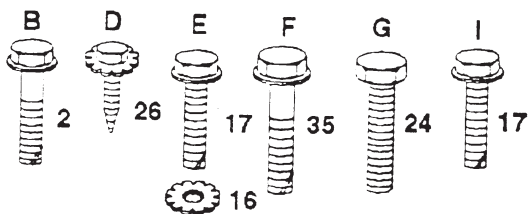

WHEELS & TIRES

KEY PART NO. NO.

DESCRIPTION

1	532059192	Cap Valve Tire
2	532065139	Stem Valve
3	532106222	Tire F Ts 15 X 6 0 - 6 Service
4	532059904	Tube Front (Service Item Only)
5	532125021	Rim Asm 6" front Yellow Service
6	532124957	Fitting Grease (Front Wheel Only)
7	532124959	Bearing Flange (Front Wheel Only)
8	532124789	Rim Asm 8" rear Yellow Service
9	532106268	Tire R Ts 18x9 5-8 C Service
10	532124926	Tube Rear (Service Item Only)
11	532104757	Cap Axle Blk 1 50 X 1 00

NOTE: All component dimensions given in U.S. inches
1 inch = 25.4 mm

REPAIR PARTS

12.5 HP 42" TRACTOR -- MODEL NUMBER BL12542A

ENGINE

REPAIR PARTS

12.5 HP 42" TRACTOR - - MODEL NUMBER BL12542A

ENGINE

KEY PART NO. NO.	DESCRIPTION
1 532132623	Control Th/ch RH Blk Tee Eec
2 817720410	Screw Hex Thd Cut 1/4-20x5/8
3 -----	Engine B&S 12 5HP lcg Dual 1vt Model No. 286707
4 532137348	Muffler LT B&S 12/12 5 HP
11 871070512	Screw Hexhd Cap 5/16-18x3/4
12 810040500	Washer Lock Hvy Hlcl Spr 5/16
13 532125593	Gasket Eng 1 313 Id Tin Plated
14 813280324	Nipple Pipe 3/8 Npt X 3"
15 813200300	Elbow Std 90 Degree 3/8-18 Npt
16 811050600	Washer Lock Ext Tooth 3/8
17 817490620	Screw Thdrol 3/8-16x1-1/4 TYTT
23 532128953	Shield Heat Browning LT/YT
24 817431008	Screw Slitp #10-16 X 1/2 Ty-b
25 532124027	Shield Heat Hood LT
26 817030808	Screw Spiderloc Hexhd#8x1/2 Ab
27 532105037	Strip Foam 18"
29 532137179	Kit Spark Arrestor 1 25
30 532127057	Pinch Weld Hood Black 2 00
31 532109202	Tank Fuel Front 1 25
32 532123549	Cap Asm Fuel W/sym Vented
33 532123487	CLAMP Hose Blk
34 532124028	Bushing Snap Nyl Blk Fuel Line
35 817490412	Screw Hexwsh Thdrol 1/4-20x3/4
36 819091416	Washer 9/32 X 7/8 X 16 Ga
37 532008548	Line Fuel 13"
38 -----	Plug Oil Drain (Order From Engine Manufacturer)
39 532127951	Stop Throt 3000 Rpm