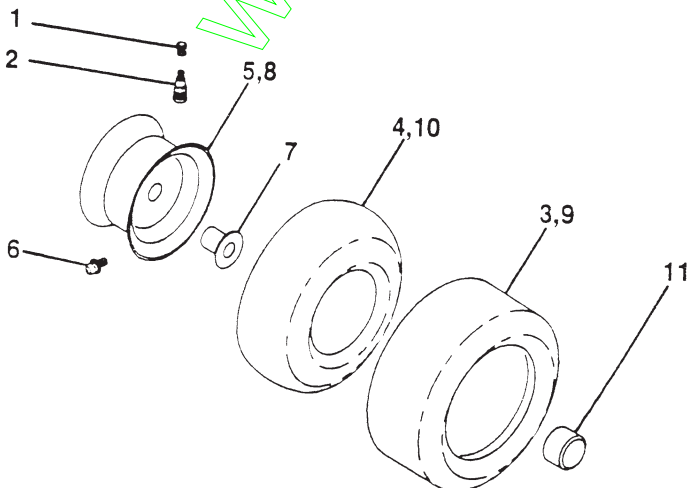

NOTE: All component dimensions given in U.S. inches.
1 inch = 25.4 mm.

REPAIR PARTS

12.5 HP 42" TRACTOR - - MODEL NUMBER BL12542A

DECALS

KEY PART NO. NO.

DESCRIPTION

1	532136795	Decal Instruction Dash Eng/fr
2	532121549	Decal Caution Battery Fr/ger
3	532125934	Decal Hood Bernard LH
4	532125935	Decal Hood Bernard RH
5	532138367	Decal Side Panel LH
6	532138383	Decal Conformance 93-BL12542A
7	532138366	Decal Side Panel RH
8	532125819	Decal Fender Bernard
9	532133795	Decal Caution Fender
10	532101892	Decal Clutch/brake Eng/fr
11	532137259	Decal Warning Multi-Language

KEY PART NO. NO.

DESCRIPTION

12	532125690	Decal 100 DbA
13	532125835	Decal Strg Wheel Cap Berd/lois
16	532129057	Decal Engine 12 5HP B&S
17	532135013	Decal Enviro Deck Yellow
--	532138111	Decal Lift Handle (Lift Handle)
--	532137372	Manual Oper Gen 93 38/42" e/f
--	532138208	Manual Instr Asm BL12542a
Available accessories (not included with your tractor):		
--	CE42	Bagger 42"
--	BD20	42" Snow Blade
--	LA018	Tire Chanins (18 x 9.5 x 8)
--	LC05	33 lb. Wheel Wts (Pair)
--	SB20	40" Snow Thrower

WHEELS & TIRES

KEY PART NO. NO.

DESCRIPTION

1	532059192	Cap Valve Tire
2	532065139	Stem Valve
3	532106222	Tire F Ts 15 X 6 0 - 6 Service
4	532059904	Tube Front (Service Item Only)
5	532125021	Rim Asm 6" front Yellow Service
6	532124957	Fitting Grease (Front Wheel Only)
7	532124959	Bearing Flange (Front Wheel Only)
8	532124789	Rim Asm 8" rear Yellow Service
9	532106268	Tire R Ts 18x9 5-8 C Service
10	532124926	Tube Rear (Service Item Only)
11	532104757	Cap Axle Blk 1 50 X 1 00