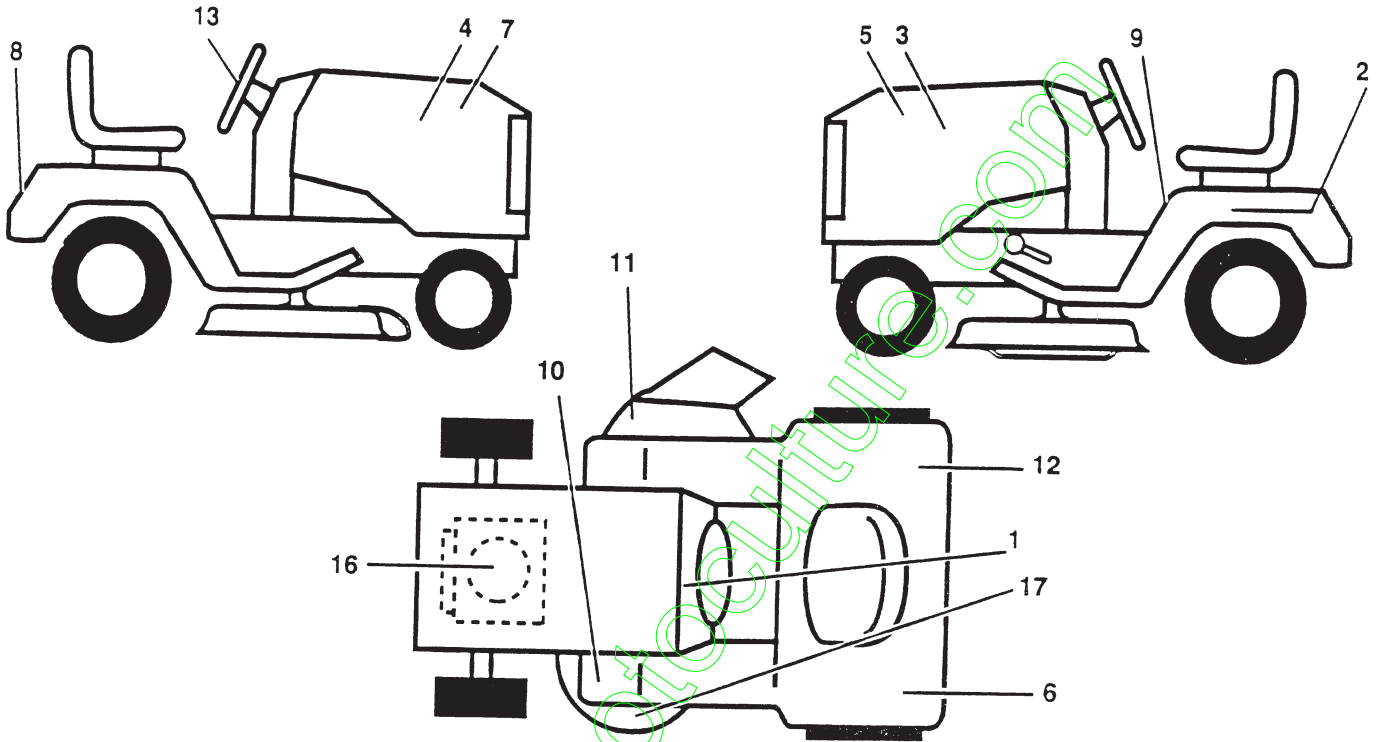

NOTE: All component dimensions given in U.S. inches.
1 inch = 25.4 mm.

REPAIR PARTS

12.5 HP 42" TRACTOR - - MODEL NUMBER BL12542A

DECALS

KEY PART NO. NO.

DESCRIPTION

1	532136795	Decal Instruction Dash Eng/fr
2	532121549	Decal Caution Battery Fr/ger
3	532125934	Decal Hood Bernard LH
4	532125935	Decal Hood Bernard RH
5	532138367	Decal Side Panel LH
6	532138383	Decal Conformance 93-BL12542A
7	532138366	Decal Side Panel RH
8	532125819	Decal Fender Bernard
9	532133795	Decal Caution Fender
10	532101892	Decal Clutch/brake Eng/fr
11	532137259	Decal Warning Multi-Language