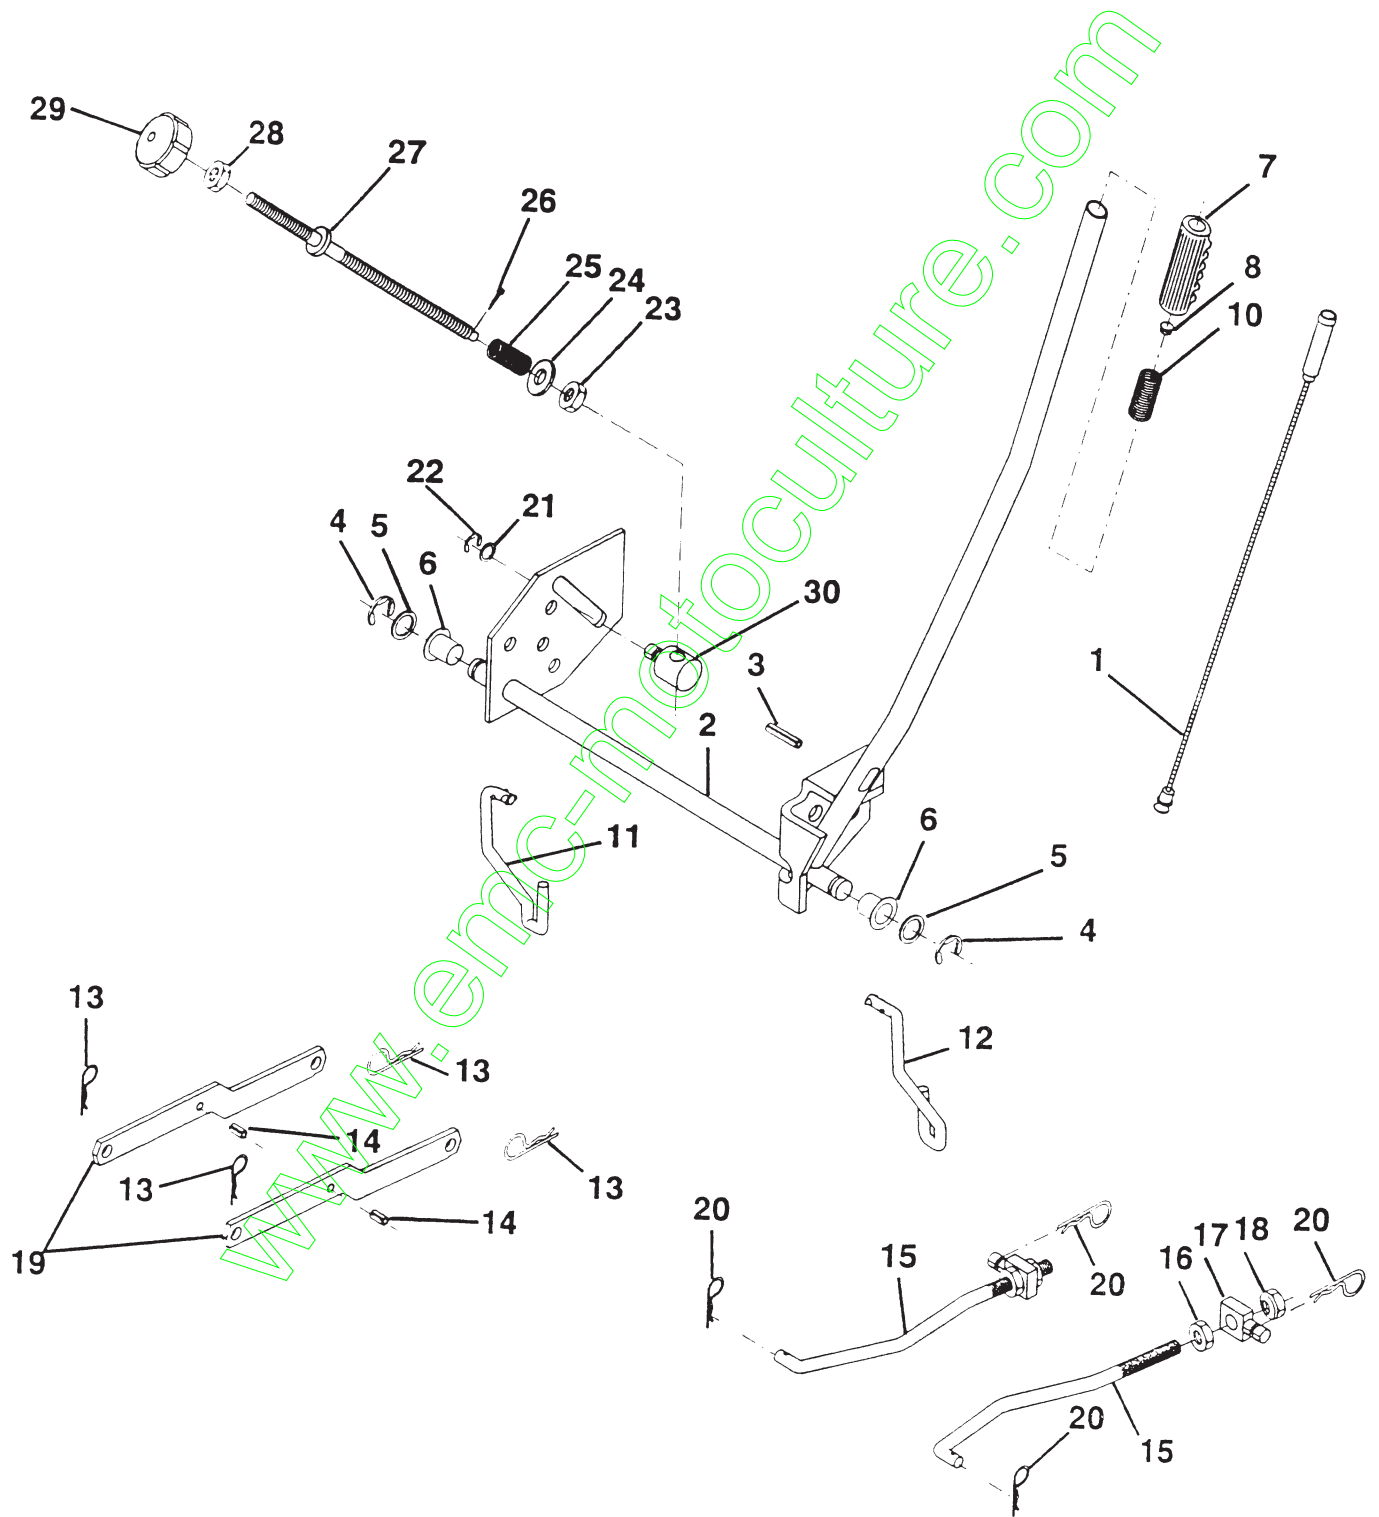

CHASSIS AND ENCLOSURES

KEY NO.	PART NO.	DESCRIPTION
1	532135034	Chassis Wldmt 12 Ga 38/42 W/pvt
2	532137275	Drawbar Stretch
3	817490612	Screw Thdrol 3/8-16x3/4 Ty-tt
6	532138331	Saddle Slkscr W/sym Fender/shf
7	817490608	Screw Thdrol 3/8-16x1/2 Ty-tt
8	532124996	Clip Line Fuel 13/32 Mtg Hole
9	532138332	Dash Slkscr 1-pc M N/i N/c Sym
10	532005479	Plug Button Blk 359 Dia Choke
11	532122795	Panel Dash LH
12	532121794	Cover Access Black Square
13	532126276	Panel Dash RH Weldment
14	817490608	Screw Thdrol 3/8-16x1/2 Ty-tt
15	874180512	Screw Mach TRHD 5/16-18uncx3/4
16	873510500	Nut Keps 5/16-18 Unc
17	532125153	Hood Asm Pnt Weld Yel Slope
18	532126938	Bumper Hood
19	874760408	Bolt Fin Hex 1/4-20unc X 1/2
20	810040400	Washer Lock Hvy Helical 1/4
21	532122933	Rivet Ratchet Nylon
22	532124479	Washer Nylon Blk 28x 75x 19
24	874760612	Bolt Fin Hex 3/8-16unc X 3/4
25	819131312	Washer 13/32 X 13/16 X 12 Ga
26	873680600	Nut Crownlock 3/8-16 Unc
27	817490608	Screw Thdrol 3/8-16x1/2 Ty-tt
28	532123915	Grille Grey
29	532124029	Lens Headlight Bar Clear
30	532125123	Fender Pnt LT W/shf W/ign
31	532136619	Bracket Fender Repl 109873x
32	817490612	Screw Thdrol 3/8-16x3/4 Ty-tt
33	532124899	Footrest Pnt LH (Husq Gray)
34	532124914	Footrest Pnt RH (Husq Gray)
35	872110606	Bolt Rdhd Sht Sqnk 3/8-16 X3/4
36	873680600	Nut Crownlock 3/8-16 Unc
37	532108256	Pad Footrest Rbr Sq Generic
38	532134774	Bracket Asm Pvt42 LH MWR Rear
39	532134775	Bracket Asm Pvt42 RH MWR Rear
40	872140608	Bolt Rdhd Sqnk 3/8-16unc X3/4
50	873800600	Nut Lock Hex W/wsh 3/8-16unc
51	819131216	Washer 13/32 X 3/4 X 16 Ga
52	532134014	Plug Dome Black
53	872140608	Bolt Rdhd Sqnk 3/8-16unc X 1
54	874760614	Bolt Fin Hex 3/8-16unc X 7/8
58	811050600	Washer, Lock, Ext.

NOTE: All component dimensions given in U.S. inches.
1 inch = 25.4 mm.

REPAIR PARTS

12.5 HP 42" TRACTOR - - MODEL NUMBER BL12542A

MOWER LIFT

REPAIR PARTS

12.5 HP 42" TRACTOR - - MODEL NUMBER BL12542A

MOWER LIFT