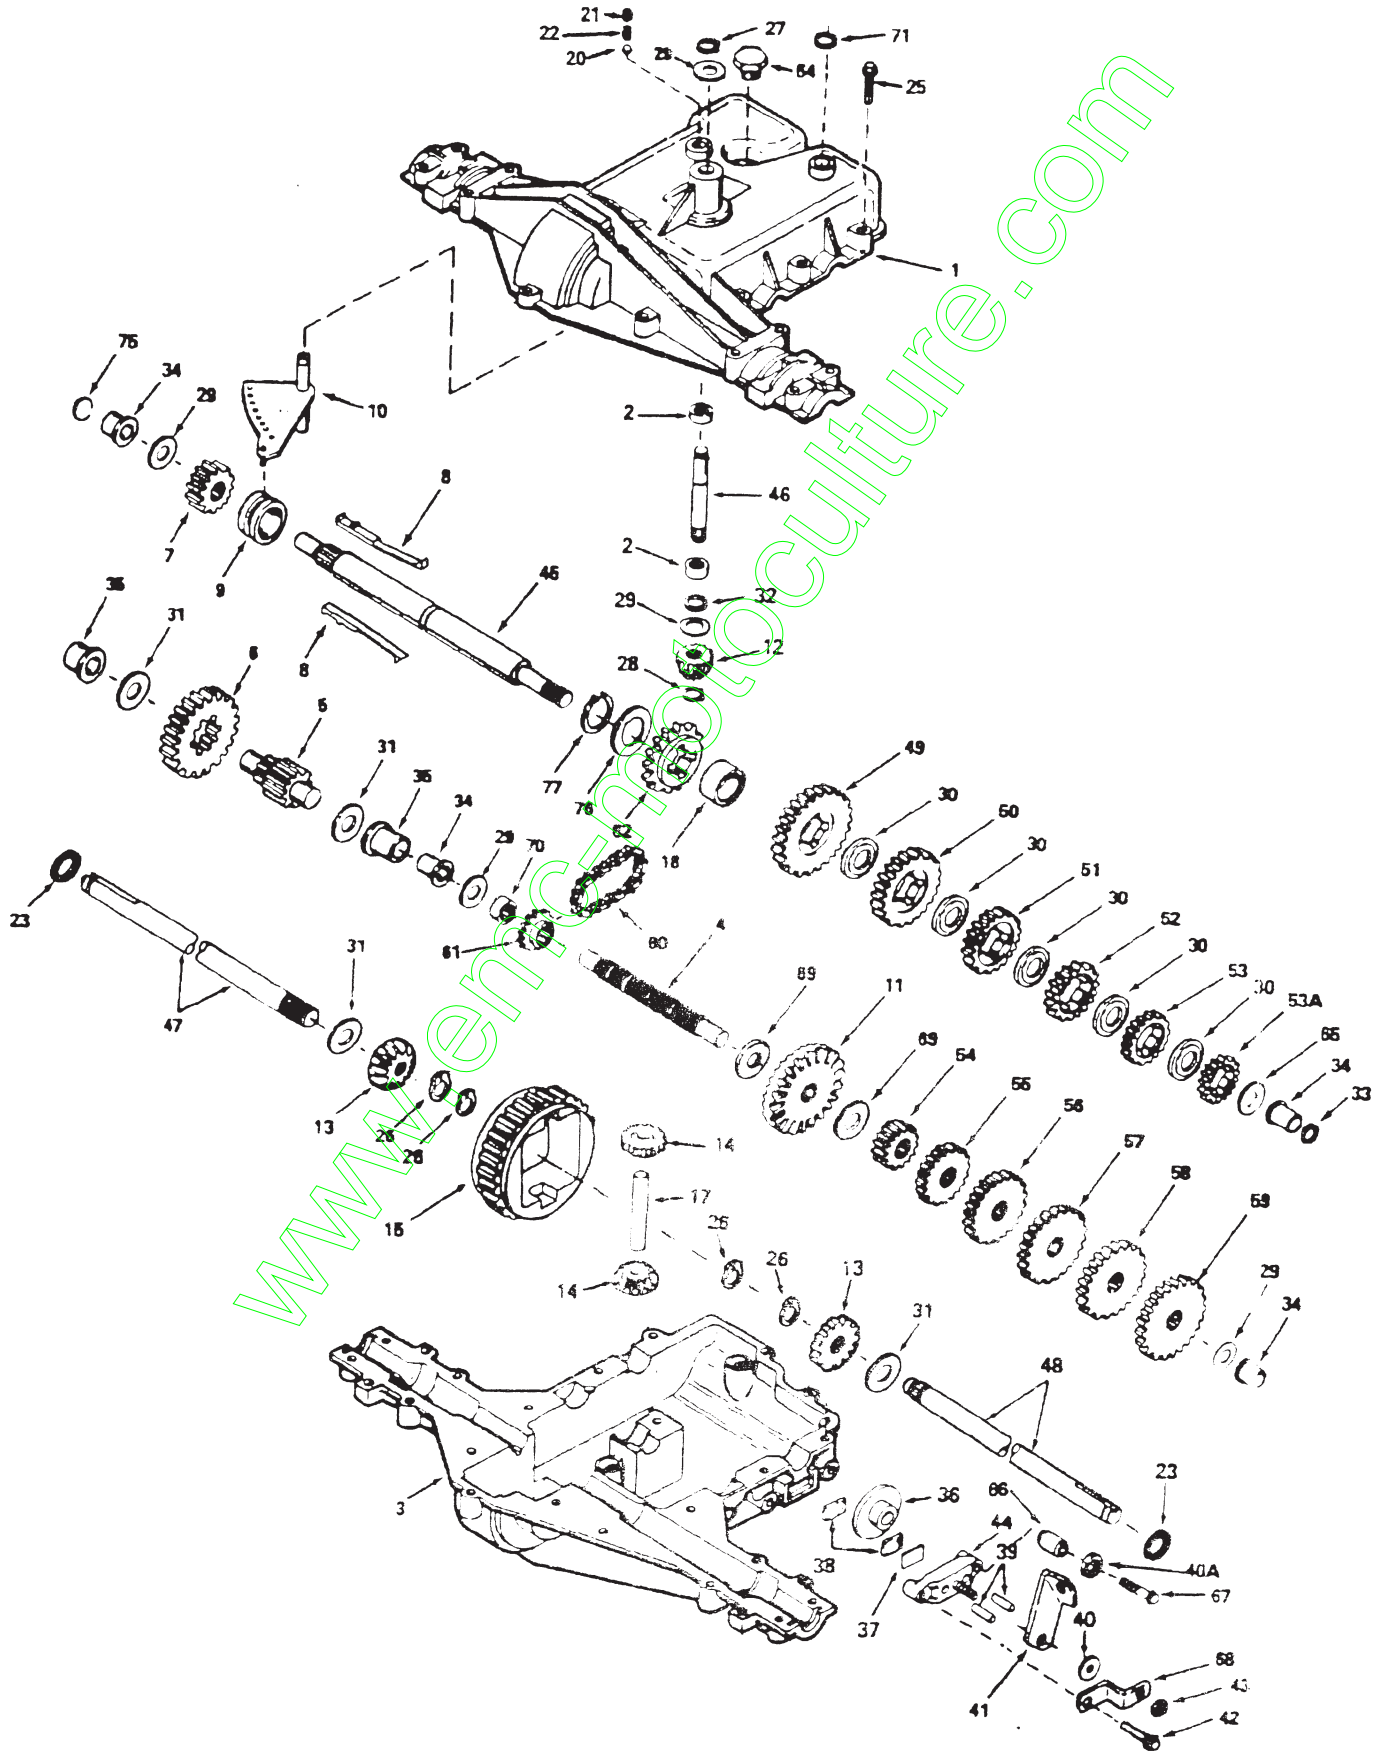

REPAIR PARTS

12.5 HP 42" TRACTOR - - MODEL NUMBER BL12542A

PEERLESS TRANSAXLE - MODEL NUMBER 930-010

REPAIR PARTS

12.5 HP 42" TRACTOR - - MODEL NUMBER BL12542A

PEERLESS TRANSAXLE - MODEL NUMBER 930-010

REF PART NO. NO.	DESCRIPTION	REF PART NO. NO.	DESCRIPTION
1	772108		Cover, Transaxle
2	780086		Bearing, Needle
3	770102		Case, Transaxle
4	776260		Shaft, Counter
5	776219		Shaft and Pinion Assembly, Output
6	778139		Gear, Output
7	778136		Gear Spur 15 Teeth
8	792136		Key
9	784352		Collar, Shifter
10	784355		Rod & Fork Assembly, Shift
11	778229		Gear, Bevel 42 Teeth
12	778113A		Bevel Pinion, Input
13	778221		Gear, Bevel
14	778068		Gear, Bevel Pinion
15	778260		Gear, Ring
17	786139		Pin, Drive
18	786102		Spacer, Neutral
20	792077		Ball, Steel 5/16" diameter
21	792078		Set Screw 3/8-16 x 3/8
22	792079		Spring
23	788061		Ring, Felt
25	792073		Screw, Flanged Hex Head, Thread Forming 1/4-20 x 1-1/4
26	792125		Ring, Retainer (4 Required, Package Of 2)
27	792035		Ring, Retainer
28	788040		Ring, Retainer
29	780072		Washer, Thrust
30	780108		Washer, Thrust
31	780001		Washer
32	792001		"O" Ring
33	788051		Seal, Square Cut
34	780105A		Bushing, Flanged
35	780118A		Bushing, Flanged
36	790003		Disk, Brake
37	790007		Plate, Brake Pad
38	790006		Pad, Brake
39	786026		Pin, Dowel
40	792076		Washer, Flat
40A	792128		Washer, Flat
41	790047		Lever, Brake
42	792073		Screw, Flanged Hex Head, Thread Forming 1/4-20 x 1-1/4
43	792075		Locknut 5/16-24
44	790025		Holder, Brake Pad
45	776315A		Shaft, Brake, 4-Keyed
46	776135		Shaft, Input
47	774690		Axle, 11-15/16"
48	774691		Axle, 16-1/2"
49	778191		Gear, Spur 37 Teeth
50	778125		Gear, Spur 35 Teeth
51	778124A		Gear, Spur 30 Teeth
52	778123A		Gear, Spur 25 Teeth
53	778122A		Gear, Spur 22 Teeth
53A	778209		Gear, Spur 19 Teeth
54	778230		Gear, Spur 12 Teeth
55	773151		Gear, Spur 15 Teeth
56	778126A		Gear, Spur 20 Teeth
57	778127A		Gear, Spur 25 Teeth
58	778128A		Gear, Spur 28 Teeth
59	778163		Gear, Spur 31 Teeth
60	786081		Chain, Roller (Number 41 Chain, 24 Links)
61	786082		Sprocket 9 Teeth
62	786123		Sprocket 18 Teeth
64	792074		Plug, Hex Head, Threaded 9/16-18
65	780109		Washer, Thrust
66	786067		Spacer
67	792085		Screw, Flanged Hex Head, Thread Forming 1/4-20 x 2-1/4
68	786086		Bracket, Brake Lever
69	780051		Washer, Thrust
70	786118		Spacer
71	788069		Seal, Square Cut
75	786116		Disk
76	780090		Washer, Thrust
77	788075		Ring, Retaining

NOTE. All component dimensions given in U.S. inches
1 inch = 25.4 mm

Parts must be ordered through Peerless.