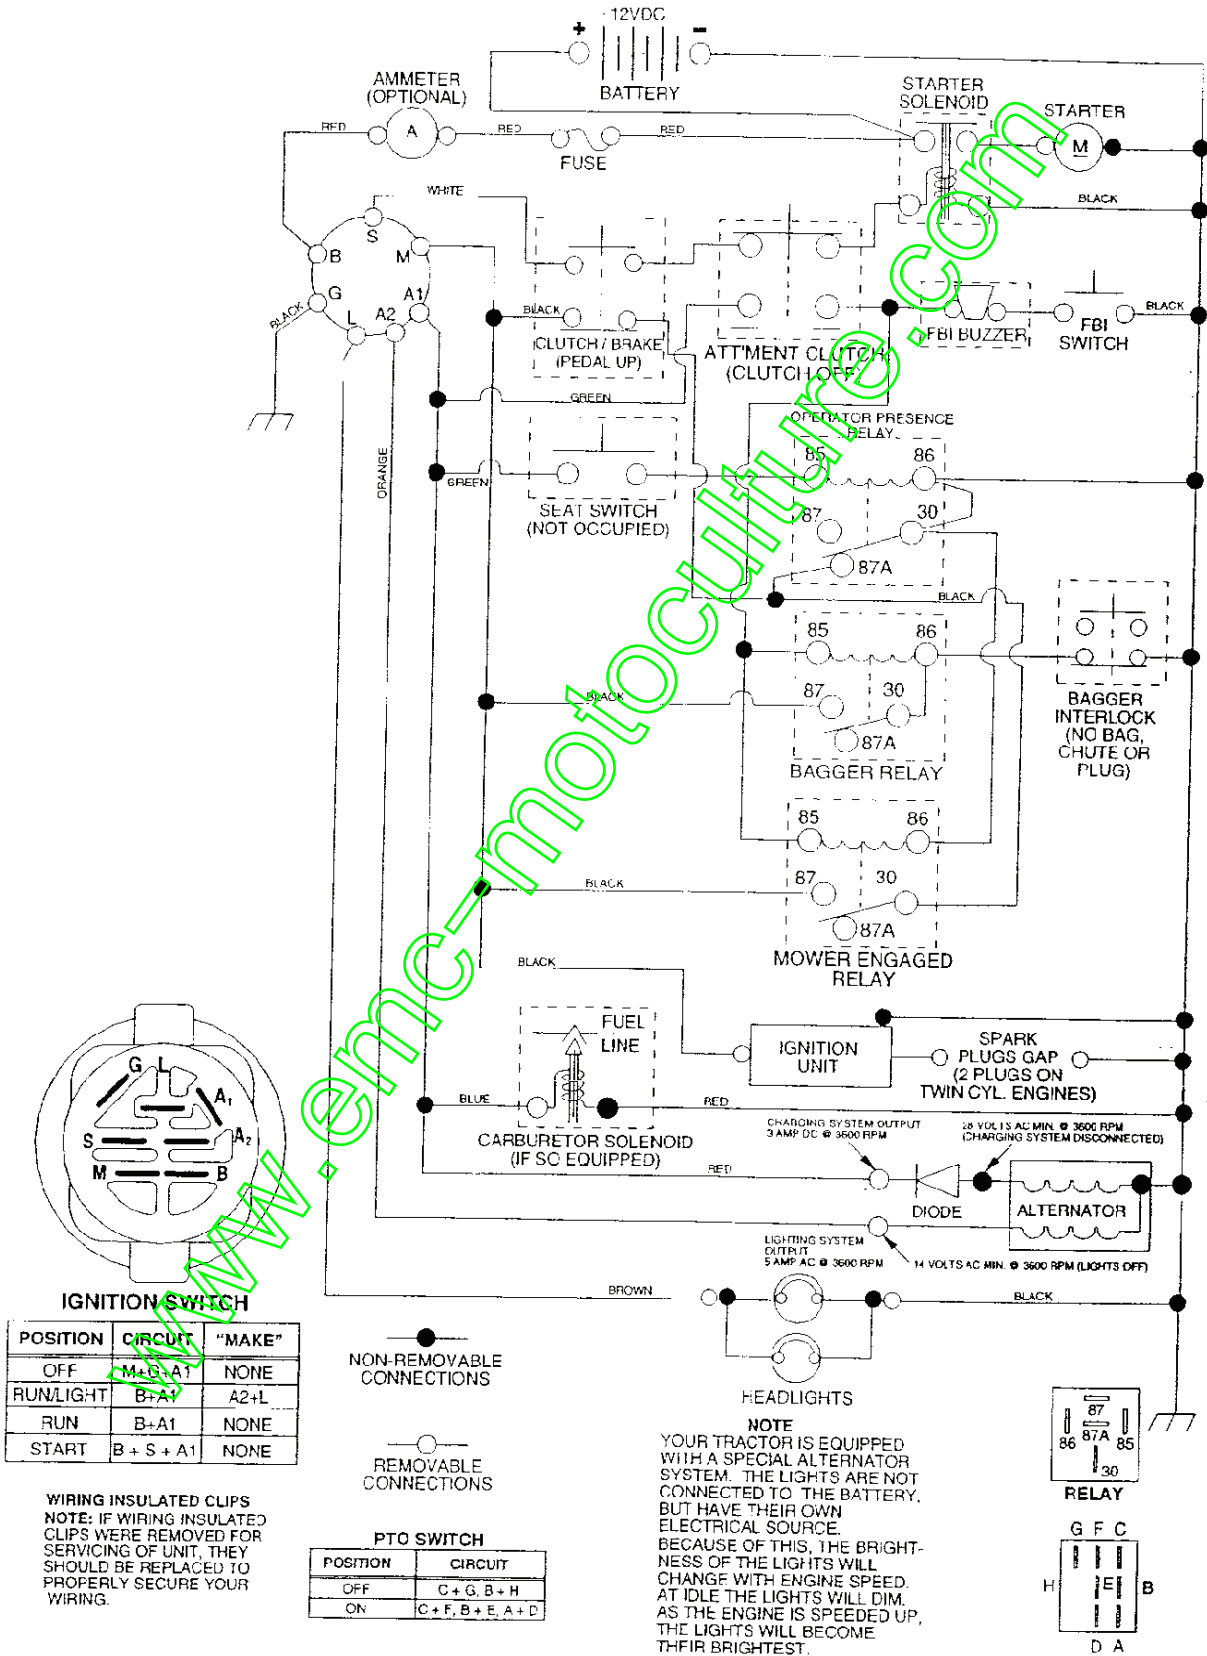

REPAIR PARTS

TRACTOR- -MODEL NO. BL1336RB (BL1336RBB) PRODUCT NO. 954 21 00-27
ELECTRICAL

REPAIR PARTS

TRACTOR- -MODEL NO. BL1336RB (BL1336RBB) PRODUCT NO. 954 21 00-27
ELECTRICAL

KEY NO.	PART NO.	DESCRIPTION
1	144925	Battery 12 Volt 25 AMP Wet
2	74760412	Bolt Hex Hd 1/4-20 Unc X 3/4
16	153664	Switch Interlock Push-In
20	73350400	Nut Jam Hex 1/4-20 Unc
21	166181	Harness Asm Light W/4152J
22	4152J	Bulb Light #1156
24	108423X	Cable Battery 6 Ga 16" Red
25	165987	Cable Battery Crd 56" Red
26	166180	Fuse 15 Amp
27	73510400	Nut Keps Hex 1/4-20 Unc
28	127725X	Cable Ground 6Ga 18" Black
29	160784	Switch Plunger Normal Op Olive
30	163968	Switch Ignition
33	140401	Key Ign Molded
40	170164	Harness Ign Crd Normal
41	71110408	Bolt Flk Flt Hex 1/4-20 Unc X 1/2
42	131563	Cover Terminal Red
43	145673	Solenoid
48	140844	Adapter Ammeter Rectangular
52	141940	Protection Wire Loop
58	169419	Buzzer Crd
59	166299	Switch FBI CRD
65	17211008	Screw Sltp #10-16 x 1/2 Ty-Ab
66	17490608	Screw Thdrol 3/8-16 x 1/2 Ty-Tt
70	170250	Harness Engine
81	109748X	Relay Asm

NOTE: All component dimensions given in U.S. inches.
1 inch = 25.4 mm.

REPAIR PARTS

TRACTOR- -MODEL NO. BL1336RB (BL1336RBB) PRODUCT NO. 954 21 00-27
CHASSIS AND ENCLOSURES

REPAIR PARTS

TRACTOR- -MODEL NO. BL1336RB (BL1336RBB) PRODUCT NO. 954 21 00-27
CHASSIS AND ENCLOSURES