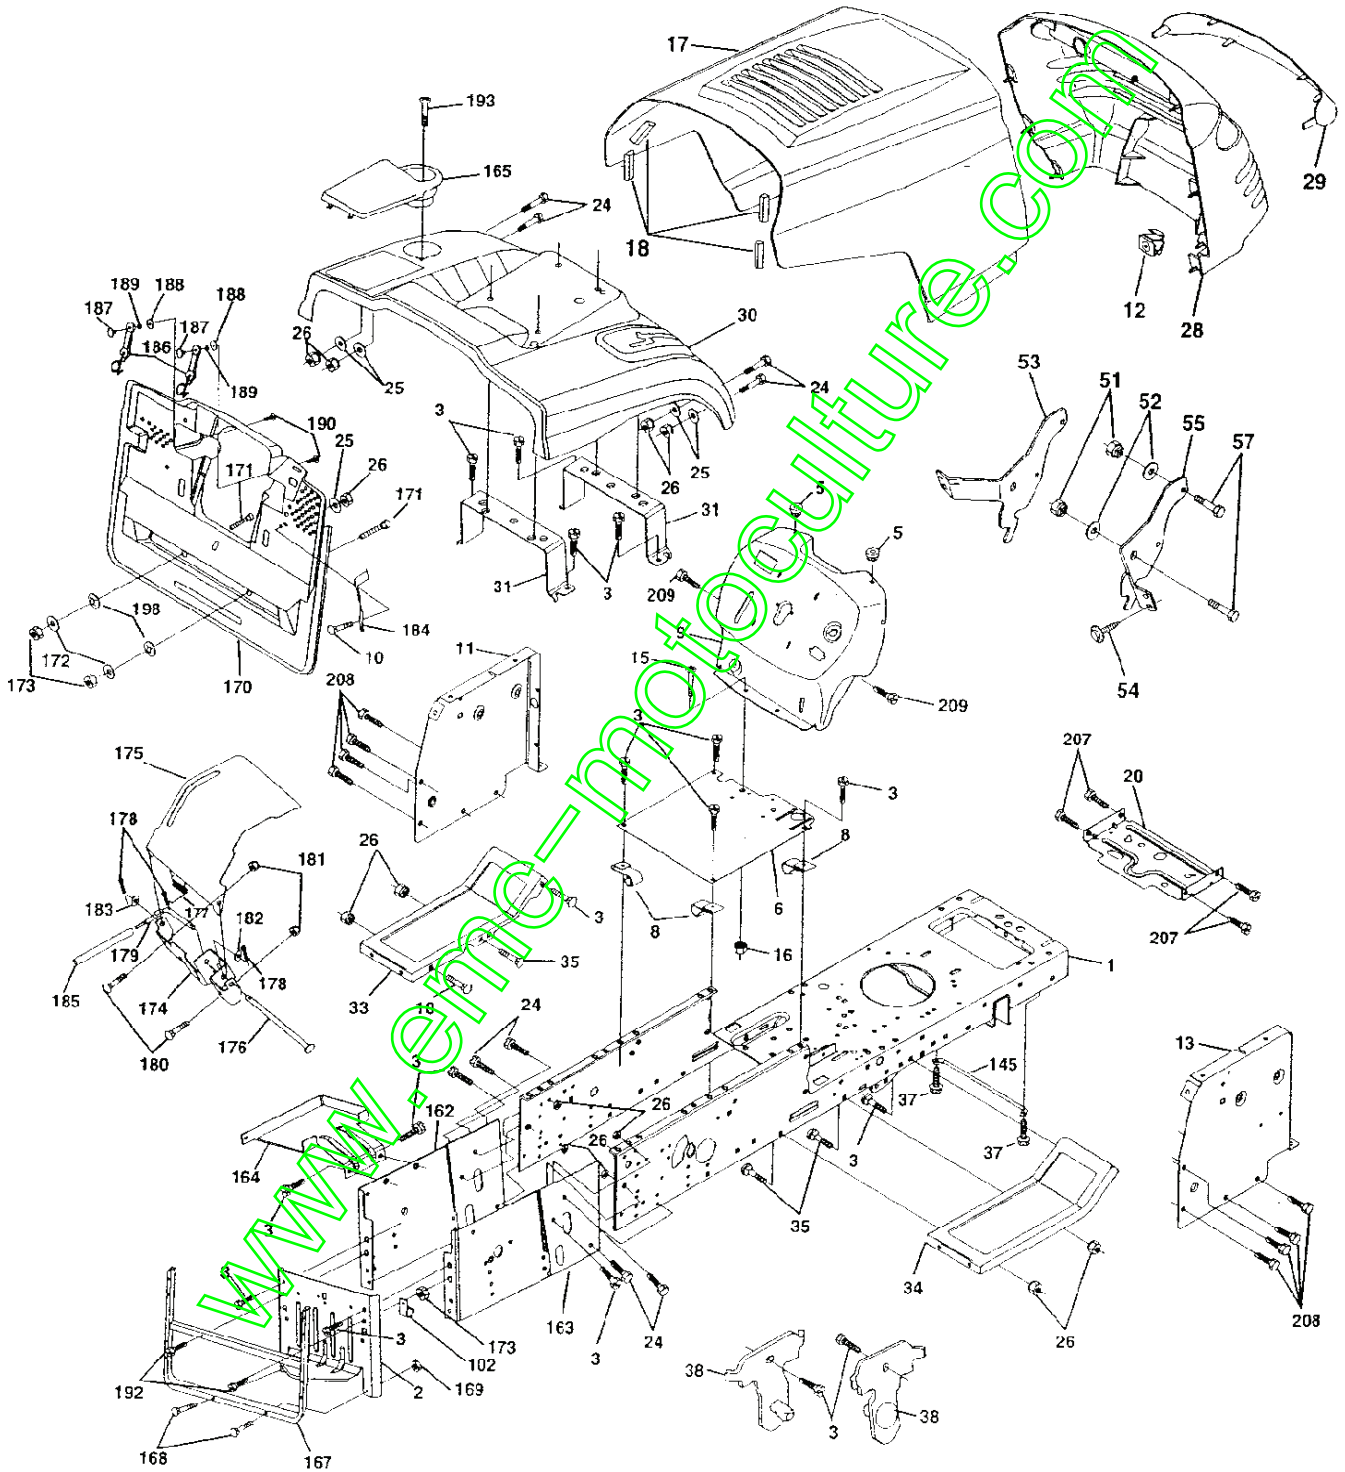

REPAIR PARTS

TRACTOR- -MODEL NO. BL1336RB (BL1336RBB) PRODUCT NO. 954 21 00-27
ELECTRICAL

REPAIR PARTS

TRACTOR- -MODEL NO. BL1336RB (BL1336RBB) PRODUCT NO. 954 21 00-27
ELECTRICAL

KEY NO.	PART NO.	DESCRIPTION
1	144925	Battery 12 Volt 25 AMP Wet
2	74760412	Bolt Hex Hd 1/4-20 Unc X 3/4
16	153664	Switch Interlock Push-In
20	73350400	Nut Jam Hex 1/4-20 Unc
21	166181	Harness Asm Light W/4152J
22	4152J	Bulb Light #1156
24	108423X	Cable Battery 6 Ga 16" Red
25	165987	Cable Battery Crd 56" Red
26	166180	Fuse 15 Amp
27	73510400	Nut Keps Hex 1/4-20 Unc
28	127725X	Cable Ground 6Ga 18" Black
29	160784	Switch Plunger Normal Op Olive
30	163968	Switch Ignition
33	140401	Key Ign Molded
40	170164	Harness Ign Crd Normal
41	71110408	Bolt Flk Flt Hex 1/4-20 Unc X 1/2
42	131563	Cover Terminal Red
43	145673	Solenoid
48	140844	Adapter Ammeter Rectangular
52	141940	Protection Wire Loop
58	169419	Buzzer Crd
59	166299	Switch FBI CRD
65	17211008	Screw Sltp #10-16 x 1/2 Ty-Ab
66	17490608	Screw Thdrol 3/8-16 x 1/2 Ty-Tt
70	170250	Harness Engine
81	109748X	Relay Asm

NOTE: All component dimensions given in U.S. inches.
1 inch = 25.4 mm.

REPAIR PARTS

TRACTOR- -MODEL NO. BL1336RB (BL1336RBB) PRODUCT NO. 954 21 00-27
CHASSIS AND ENCLOSURES

REPAIR PARTS

TRACTOR- -MODEL NO. BL1336RB (BL1336RBB) PRODUCT NO. 954 21 00-27
CHASSIS AND ENCLOSURES