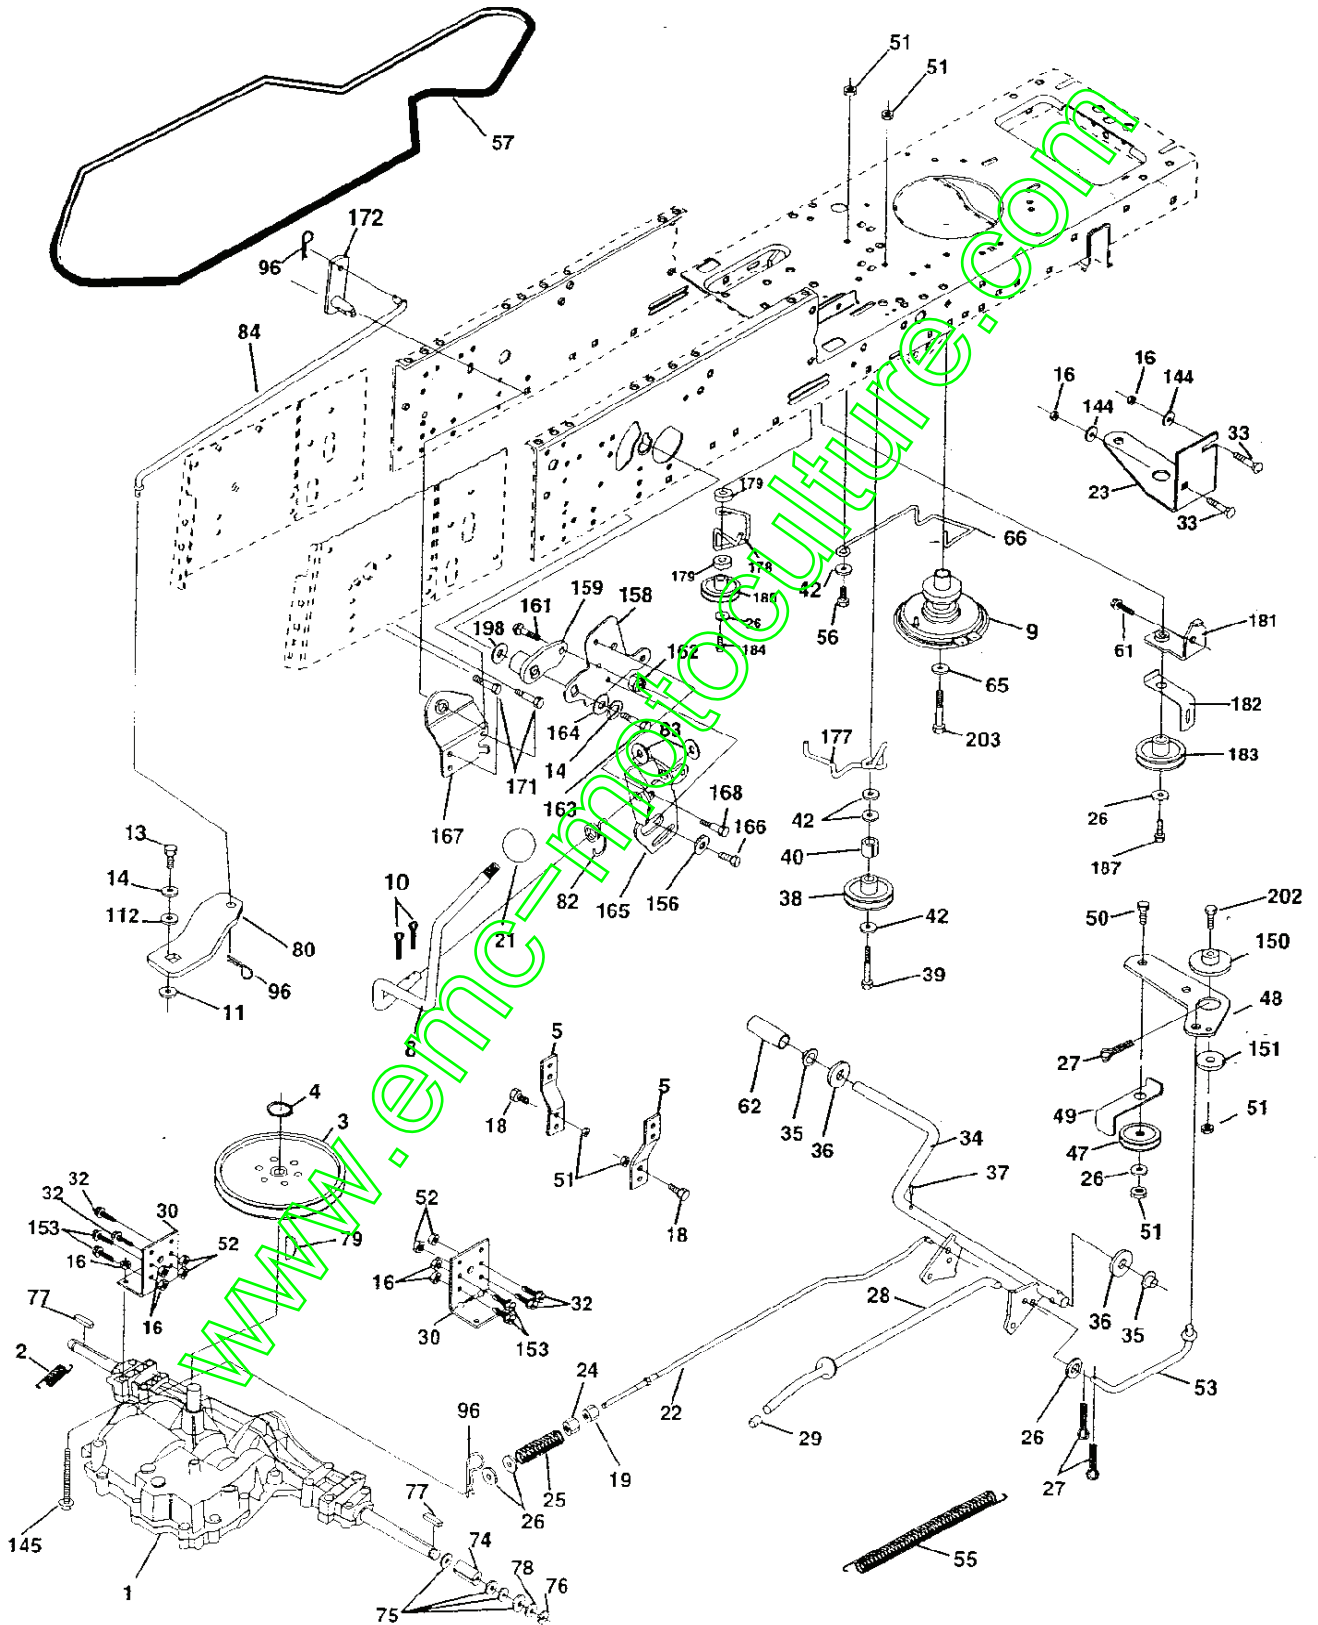

REPAIR PARTS

TRACTOR- -MODEL NO. BL1336RB (BL1336RBB) PRODUCT NO. 954 21 00-27
DRIVE

REPAIR PARTS

TRACTOR- -MODEL NO. BL1336RB (BL1336RBB) PRODUCT NO. 954 21 00-27
DRIVE

KEY NO.	PART NO.	DESCRIPTION	KEY NO.	PART NO.	DESCRIPTION
1	-----	Transaxle Peerless 206-546 (Order parts from transaxle manufacturer)	61	17060612	Screw 3/8-16 x 3/4
2	146682	Spring Brake Return	62	8883R	Cover Pedal
3	165999	Pulley Transaxle	65	10040700	Washer
4	12000028	Ring Retainer #5100-62	66	154778	Keeper, Belt Engine F-Proof
5	121520X	Strap torque 30 degrees	74	137057	Spacer Axle
8	165619	Rod Shift Fender Adjust Lt	75	121749X	Washer 25/32 x 1-1/4 x 16 Ga.
9	170163	Clutch Asm Noram	76	12000001	Ring, E
10	76020416	Pin, Cotter 1/8 x 1	77	123583X	Key, Square
11	105701X	Washer Plate Shf .3888 sq hole	78	121748X	Washer 25/32 x 1-5/8 x 16 Ga.
13	74550412	Bolt 1/4-28 Unf Gr 8 w/patch	79	2228M	Key Woodruff
14	10040400	Washer, Lock Hvy Helical	80	145090	Arm Shift PMST 20" Tires
16	73800500	Nut, Lock Hex w/Ins 5/16-18 UNC	82	123782X	Spring, Torsion
18	74780616	Bolt Hex 3/8-16 UNC x 1 Gr.5	83	19171216	Washer 17/32 x 3/4 x 16 Ga.
19	73800600	Nut, Lock Hex w/Wsh 3/8-16 UNC	84	165621	Link Shift CRD Pmst 18" Tires
21	106933X	Knob Rd 1/2-13 Plstc Thds Blk	96	4497H	Spring, Retainer 1"
22	165811	Rod, Brake CRD	112	19091210	Washer 9/32 x 3/4 x 10 Ga.
23	170017X431	Bracket Pnt Clutch Noram	145	74190540	Bolt Hex FGHD 5/16-18 x Gr 5
24	73350600	Nut	150	165850	Bushing, Bellcrank Grnd Dr
25	106888X	Spring, Rod, Brake	151	19133210	Washer 13/32 x 2 x 10 Ga.
26	19131316	Washer 13/32 x 13/16 x 16 Ga.	153	74760516	Bolt Hex Hd 5/16-18 Unc x 1
27	76020412	Pin, Cotter 1/8 x 3/4	156	166002	Washer Sred 5/16 ID x 1.125
28	145204	Rod, Parking Brake	158	165589	Bracket Shift Mount
29	71673	Cap, Parking Brake	159	165494	Hub Tapered Flange Shift Lt
30	130807	Bracket, Mfg. Transaxle	161	72140406	Bolt Rdhd Sqnk 1/4-20 x 3/4 Gr 5
32	74760512	Bolt Hex 5/16-18 UNC x 3/4	162	73680400	Nut Crownlock 1/4-20 Unc
33	72140506	Bolt Rdhd Sqnk 5/16-18 Unc x 3/4	163	74780416	Bolt Hex Fin 1/4-20 Unc x 1 Gr 5
34	165496	Shaft, Asm Pedal Foot CRD	164	19091010	Washer 5/8 x .281 x 10 Ga.
35	120183X	Bearing, Nylon	165	165623	Bracket Pivot Lever
36	19211616	Washer 21/32 x 1 x 16 Ga.	166	166880	Screw 5/16-18 x 5/8
37	1572H	Pin, Roll 3/16 x 1"	167	165588	Bracket Support Shift CRD
38	165936	Pulley, Flat	168	165492	Bolt Shoulder 5/16-18 x .561
39	72110622	Bolt Rdhd 3/8-16 Unc x 2-3/4 Gr. 5	171	17490608	Screw Thdrol 3/8-16 x 1/2 Ty-Tt
40	4470J	Spacer, Split 395 x 59 Bzp	172	165635	Shaft Asm Shift Front CRD PMST
42	19131312	Washer 13/32 x 13/16 x 12 Ga.	177	165932	Keeper Flat Idler 3.06" CRD
47	127783	Pulley, Idler V Groove Plstc	178	165933	Keeper Belt Idler 1.88" CRD
48	154407	Bellcrank Clutch Grnd Drv	179	120958X	Washer Sintered
49	123205X	Retainer, Belt Style Spring	180	165630	Pulley Flat Idler
50	74760624	Bolt Hex Hd 3/8-16 UNC x 1-1/2	181	165797	Bracket Idler Ground Drive CRD
51	73680600	Nut, Crownlock 3/8-16 UNC	182	165634	Keeper Belt 2.5" Od V-Idler CRD
52	73680500	Nut Crownlock 5/16-18	183	165626	Pulley V-Idler 2.50" Od CRD
53	105710X	Link, Clutch 7.66	184	17490644	Screw Hexwsh Thdrol 3/8-16 x 2-3
55	105709X	Spring, Return, Clutch	187	17490620	Screw Thdrol 3/8-16 x 1-1/4
56	74760620	Bolt, Hex 3/8-16 UNC x 1-1/4	198	169593	Washer Nyl 7/8 ID x .105" Hyd CR
57	165631	Belt Kev PMST CRD	202	72110612	Bolt Carr Sh 3/8-16 x 1-1/2 Gr. 5
			203	71170780	Bracket Pnt Clutch Noram

NOTE: All component dimensions given in U.S. inches
1 inch = 25.4 mm