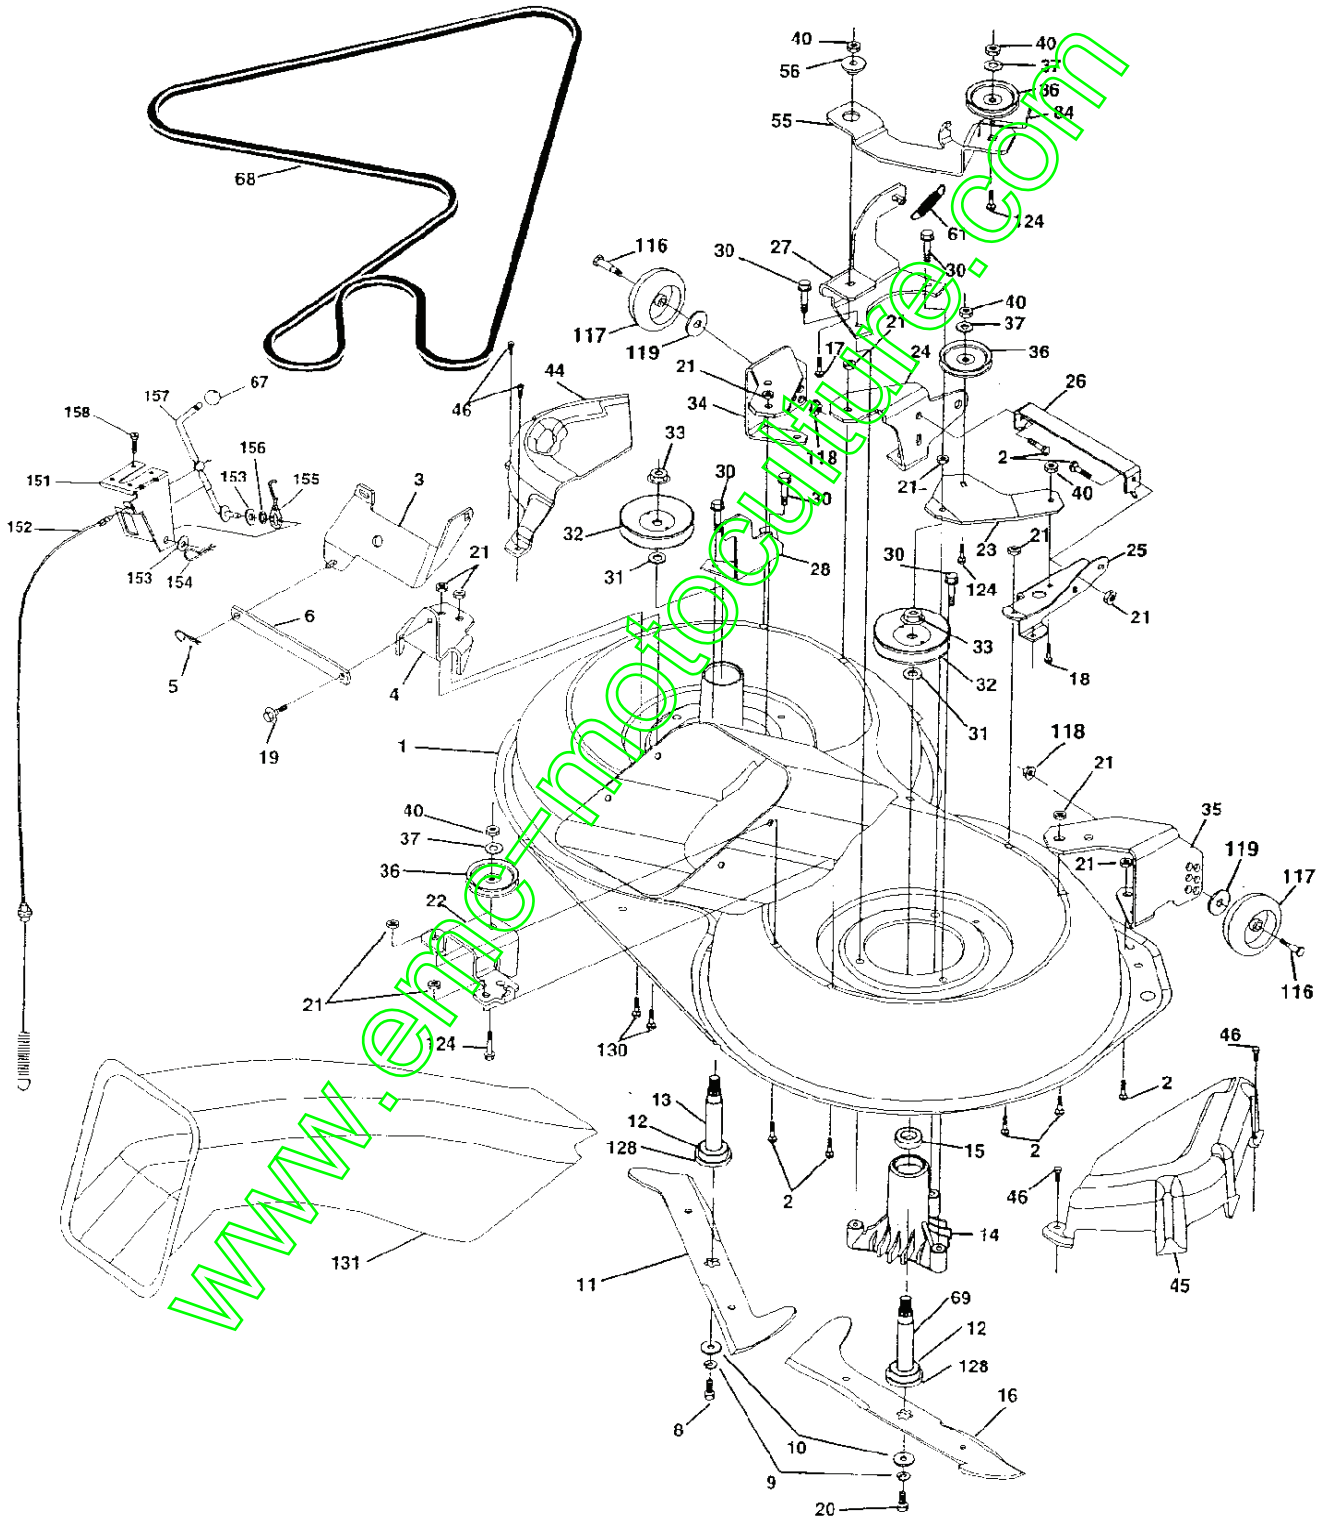

KEY NO.	PART NO.	DESCRIPTION
14	72050412	Bolt Rdhd Sht Nk 1/4-20x1-1/2
15	134300	Spacer Split
16	121250X	Spring Cprsn Plate SW 1.310 Ga
17	123976X	Nut Lock 1/4 Lge Flg Gr 5 Zinc
21	153236	Bolt Shoulder 5/16-18 Unc-2A
22	73800500	Nut Hex Lock w/lns 5/16-18
24	19171612	Washer 17/32 X 1 X 12 Ga.
25	127018	Bolt Shoulder 5/16-18 X 62

NOTE: All component dimensions given in U.S. inches
1 inch = 25.4 mm

REPAIR PARTS

TRACTOR- -MODEL NO. BL1336RB (BL1336RBB) PRODUCT NO. 954 21 00-27
MOWER LIFT

REPAIR PARTS

TRACTOR- -MODEL NO. BL1336RB (BL1336RBB) PRODUCT NO. 954 21 00-27
MOWER LIFT

KEY NO.	PART NO.	DESCRIPTION
1	159460	Washer Asm Inner Spring W/Plunger
2	159471	Shaft Asm. Lift
3	105767X	Pin Groove
4	12000002	E Ring #5133-62
5	19211621	Washer 21/32 x 1 x 21 Ga
6	120183X	Bearing Nylon
7	109413X	Grip Handle
8	124526X	Button Plunger Black
11	165829	Link Asm Lift L.H.
12	165831	Link Asm Lift R.H.
13	4939M	Retainer Spring
15	167253	Link Front
16	73350800	Nut Jam Hex 1/2-13 Unc
17	130171	Trunnion Blk Zinc
18	73800800	Nut Lock w/Wsh 1/2-13 Unc
19	139868	Arm Suspension Mower
20	163552	Retainer Spring
31	140302	Bearing, Pvt. Lift. Spherical
32	73540600	Nut Crownlock 3/8-24

NOTE: All component dimensions given in U.S. inches
1 inch = 25.4 mm

REPAIR PARTS

TRACTOR- -MODEL NO. BL1336RB (BL1336RBB) PRODUCT NO. 954 21 00-27
MOWER

REPAIR PARTS

TRACTOR- -MODEL NO. BL1336RB (BL1336RBB) PRODUCT NO. 954 21 00-27
MOWER