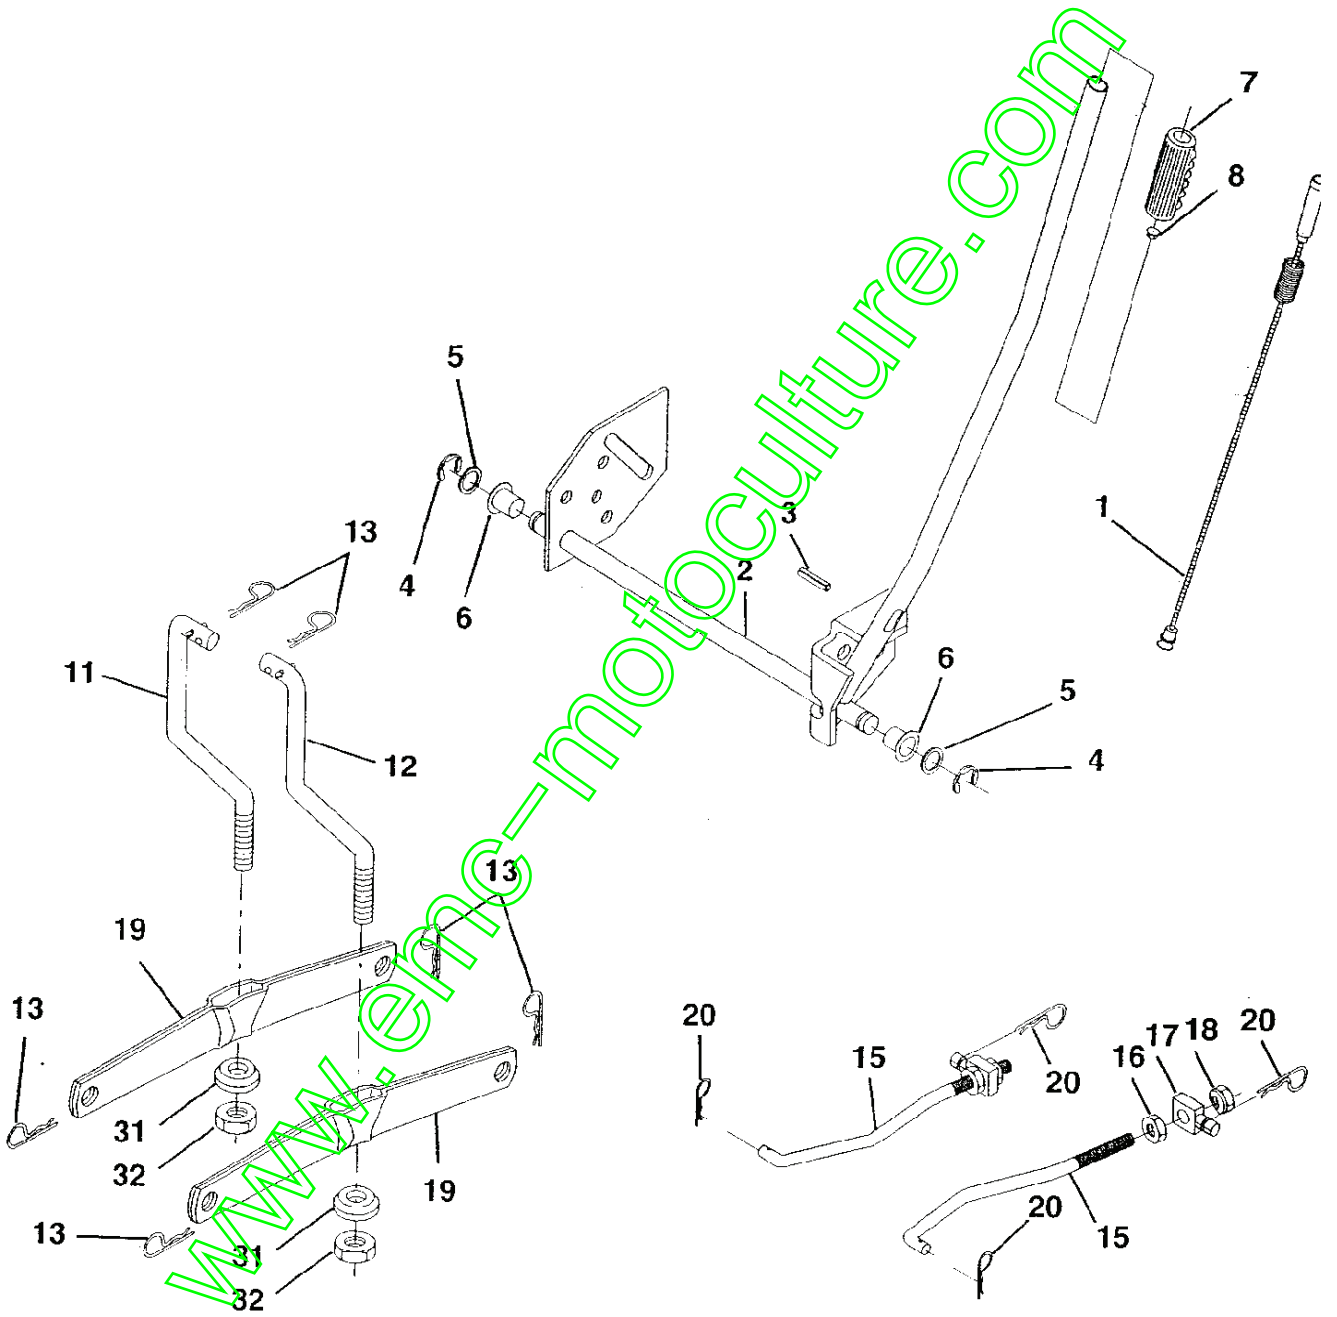

KEY NO.	PART NO.	DESCRIPTION
1	157626	Control Throt/Ch Lh
2	17720410	Screw Hex Thd Cut 1/4-20x5/8 T
3	-----	Engine Tecumseh Modcl OHV130 (Order Parts from Engine Manufacturer)
4	156700	Muffler Tecumseh
13	165291	Gasket 1 313 Id Tin Plated
14	13280336	Nipple Pipe 4-1/2"
15	13200300	Elbow Std 90 Degree 3/8-16 Npt
16	11050600	Washer Lock Ext Tooth 3/8
23	169837	Shield Browning/Debris Guard
29	137180	Arrestor Spark
31	161911	Tank Fuel 2.00 Fr
32	140527	Cap Asm Fule Top Vent N/Lany
33	123487X	Clamp Hose Blk
37	137040	Line Fuel 20"
38	-----	Plug Oil Drain (Order From Engine Manufacturer)
44	17490412	Screw Hex Wash Thdrol 1/4-20x3/4
45	17060612	Screw 3/8-16 x 3/4
46	19091416	Washer 9/32 X 7/8 X 16ga
62	10040500	Washer Lock Hvy Hlcl Spr 5/16
78	17060620	Screw 3/8-16x1-1/4
81	128861	Nut Flange 1/4-20 Starter Nut
85	123528X	Bolt Hex Hd Phillips

NOTE: All component dimensions given in U.S. inches
1 inch = 25.4 mm

REPAIR PARTS

TRACTOR- -MODEL NO. BL1336RB (BL1336RBB) PRODUCT NO. 954 21 00-2
SEAT ASSEMBLY

KEY NO.	PART NO.	DESCRIPTION
1	140117	Seat
2	140551	Bracket Pnt Pivot Seat (blk)
5	145006	Clip Push In Hinged
7	124181X	Spring Seat Cprsn 2 250 Blk Zi
8	17060616	Screw 3/8-16 X 1-1/2
9	19131614	Washer 13/32 X 1 X 14 Ga
10	155925	Pan Pnt Seat (blk)
11	166369	Knob Seat Adj. Wingnut
12	121246X	Bracket Pnt Mounting Switch
13	121248X	Bushing Snap Blk Nyl 50 Id

KEY NO.	PART NO.	DESCRIPTION
14	72050412	Bolt Rdhd Sht Nk 1/4-20x1-1/2
15	134300	Spacer Split
16	121250X	Spring Cprsn Plate SW 1.310 Ga
17	123976X	Nut Lock 1/4 Lge Flg Gr 5 Zinc
21	153236	Bolt Shoulder 5/16-18 Unc-2A
22	73800500	Nut Hex Lock w/lns 5/16-18
24	19171612	Washer 17/32 X 1 X 12 Ga.
25	127018	Bolt Shoulder 5/16-18 X 62

NOTE: All component dimensions given in U.S. inches
1 inch = 25.4 mm

REPAIR PARTS

TRACTOR- -MODEL NO. BL1336RB (BL1336RBB) PRODUCT NO. 954 21 00-27
MOWER LIFT

REPAIR PARTS

TRACTOR- -MODEL NO. BL1336RB (BL1336RBB) PRODUCT NO. 954 21 00-27
MOWER LIFT