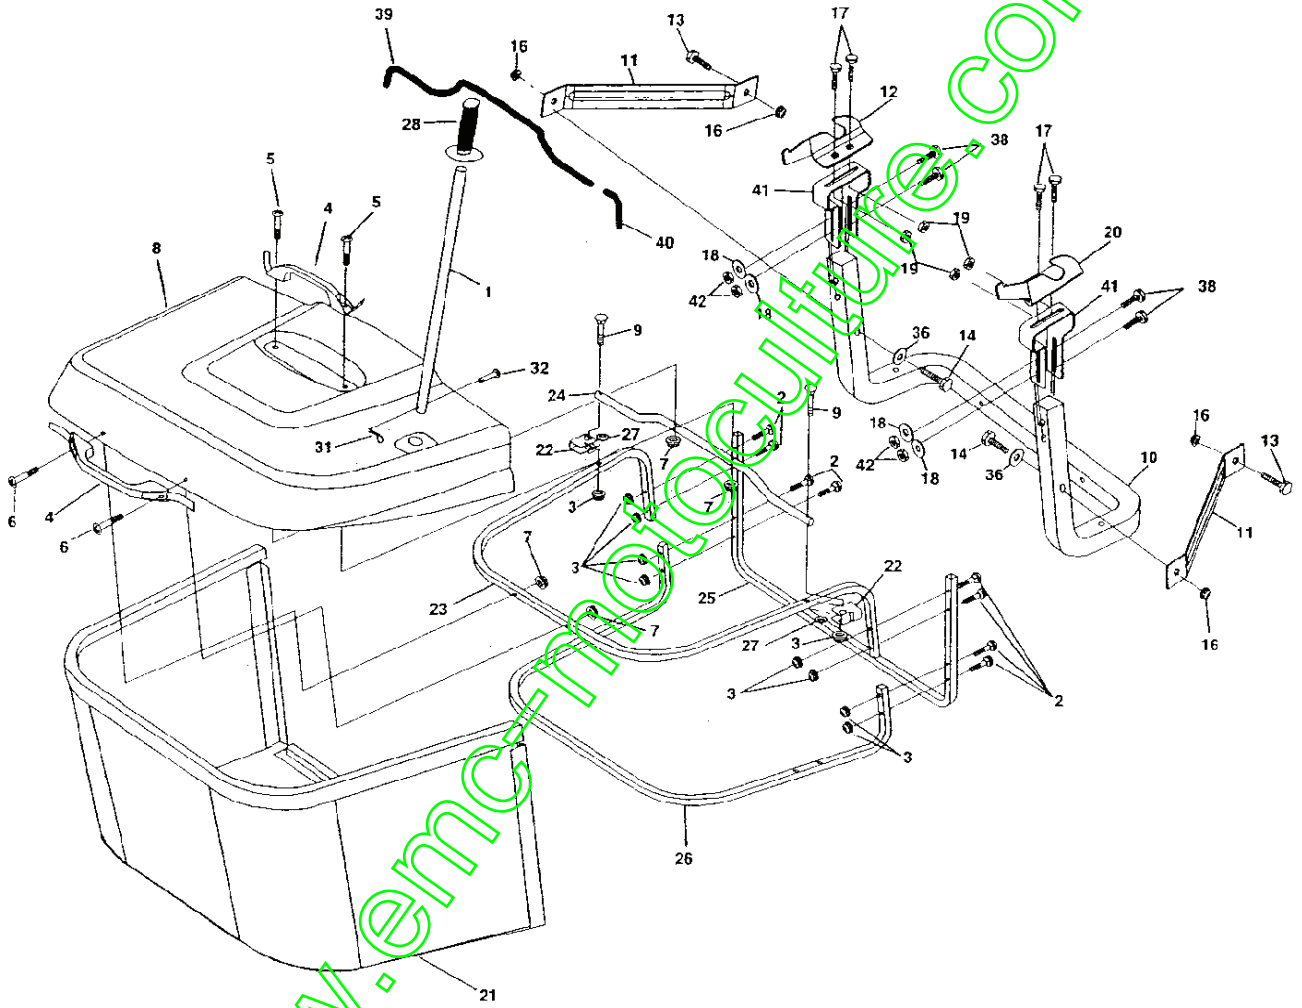

REPAIR PARTS

TRACTOR- -MODEL NO. BL1336RB (BL1336RBC) PRODUCT NO. 954 21 00-27
BAGGER

REPAIR PARTS

TRACTOR- -MODEL NO. BL1336RB (BL1336RBC) PRODUCT NO. 954 21 00-27
BAGGER

KEY NO.	PART NO.	DESCRIPTION
1	170690	Tube Handle Bagger CRD
2	72140416	Bolt Carriage 1/4-20 x 2.0 Gr.5
3	123976X	Nut Lock 1/4 Lge Flg Gr.5 Zinc
4	169916	Handle Bagger w/Lvrs Blk CRD
5	74981024	Screw Pan Head #10-24 x 1.50 Blk
6	74981032	Screw Pan Hd
7	73401000	Nut Wiz Lock Hex Sen/Hd 10-24
8	165715X421	Cover Bagger Plastic CRD
9	72140418	Bolt Carriage 1/4-20 x 2.25d x Gr.5
10	169688	Tube Support Bagger CRD
11	165719	Bracket Support Upper Bag CRD
12	169685	Bracket Horizon Adj Bggr Lh CRD
13	72110606	Bolt Rdhd Sht Sqnk 3/8-16 x 3/4
14	74520640	Bolt Hex 3/8-16 x 2-1/2 Gr.5
16	73900600	Nut Lock Flg 3/8-16 Unc
17	72140506	Bolt Rdhd Sht Sqnk 5/16 -18 Unc x 3/4
18	19111216	Washer 11/32 x 3/4 x 16 Ga.
19	73900500	Nut Lock Hex Flange 5/16-18
20	169684	Bracket Horiz Adj Bggr RH CRD
21	165780	Bag Asm CRD
22	165781	Bracket Side Bagger CRD
23	165782	Tube Upper Bagger CRD
24	165783	Tube Pivot Bagger CRD
25	165784	Tube Front Bagger CRD
26	165785	Tube Lower Bagger CRD
27	169692	Bufshing Snap Bagger CRD
28	170696	Grip Handle Black
31	4497H	Retainer Spring 1" Zinc/Cad
32	126875X	Rivet Rd Hd Drilled 3/8 Dia
36	19132016	Washer 13/32 x 1-1/4 x 16 Ga.
38	72010520	Bolt 5/16-18 x 2-1/2
39	169999	Seal 26" (Long)
40	170000	Seal 7" (Short)
41	169683	Bracket Vert Adj Bagger CRD
42	73800500	Nut Lock Hex W/Ins 5/16-18 Unc Pl

NOTE: All component dimensions given in U.S. inches
1 inch = 25.4 mm