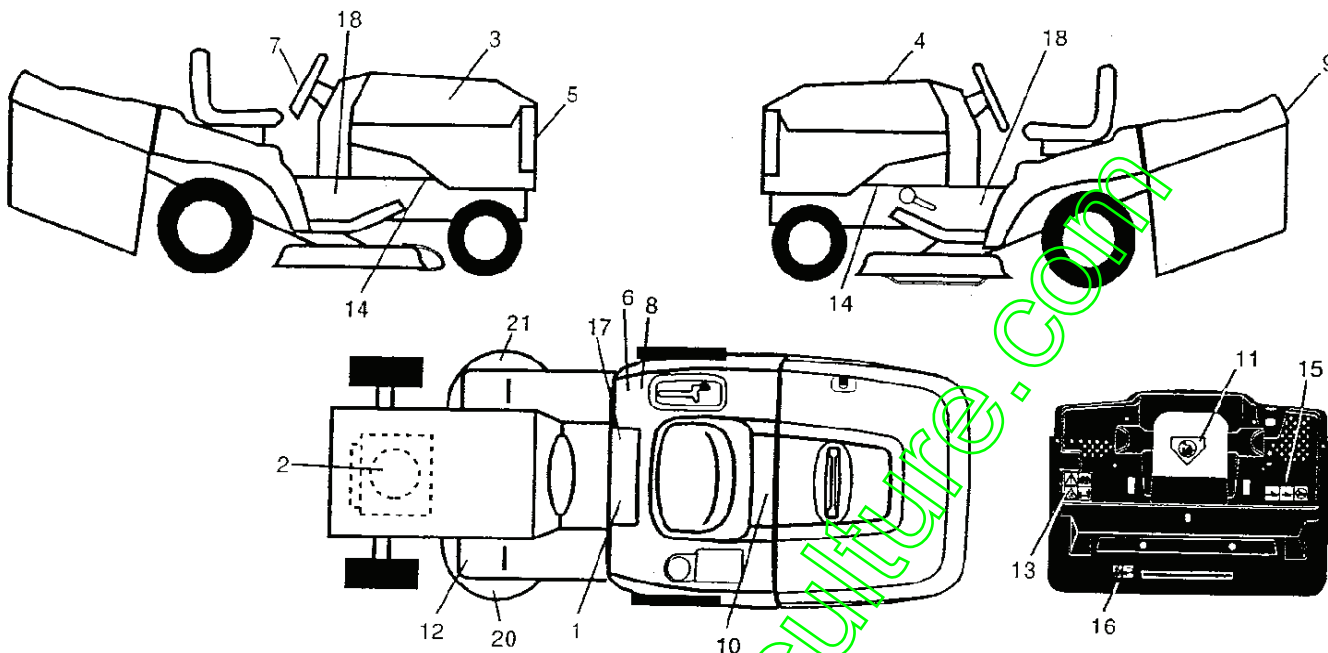

REPAIR PARTS

TRACTOR- -MODEL NO. BL1336RB (BL1336RBB) PRODUCT NO. 954 21 00-27
DECALS

KEY NO.	PART NO.	DESCRIPTION
1	145498	Decal Read Owner's Manual Sym
2	64-1726-29	Decal Hp Engine
3	167075	Decal Hood Rh
4	167077	Decal Hood Lh
5	166287	Decal Lens Logo
6	126187X	Decal 100 DBA
7	166285	Decal Ins Strg Whl
8	145437	Decal Europe Stand Ce
9	166708	Decal Fender Logo
10	145005	Decal Bat Dan/Poi P/L Sym Wpn
11	145494	Decal Mower Cut Finger Symbol

KEY NO.	PART NO.	DESCRIPTION
12	159737	Decal Brake/Clutch Symbol Lt
13	166959	Decal Warn Back Plate CRD
14	159736	Decal Chassis Hot Muffler
15	166961	Decal Oper Bag Presence CRD
16	162598	Decal Drawbar Load Limit
17	140837	Decal Saddle Brake Parking
18	157648	Decal Chassis
20	135013	Decal Enviro Deck
21	166286	Decal Deck Sch 92 CRD
—	138311	Decal Lift Handle
—	157199X428	Pad Footrest
—	171361	Manual Operator's(Euro)