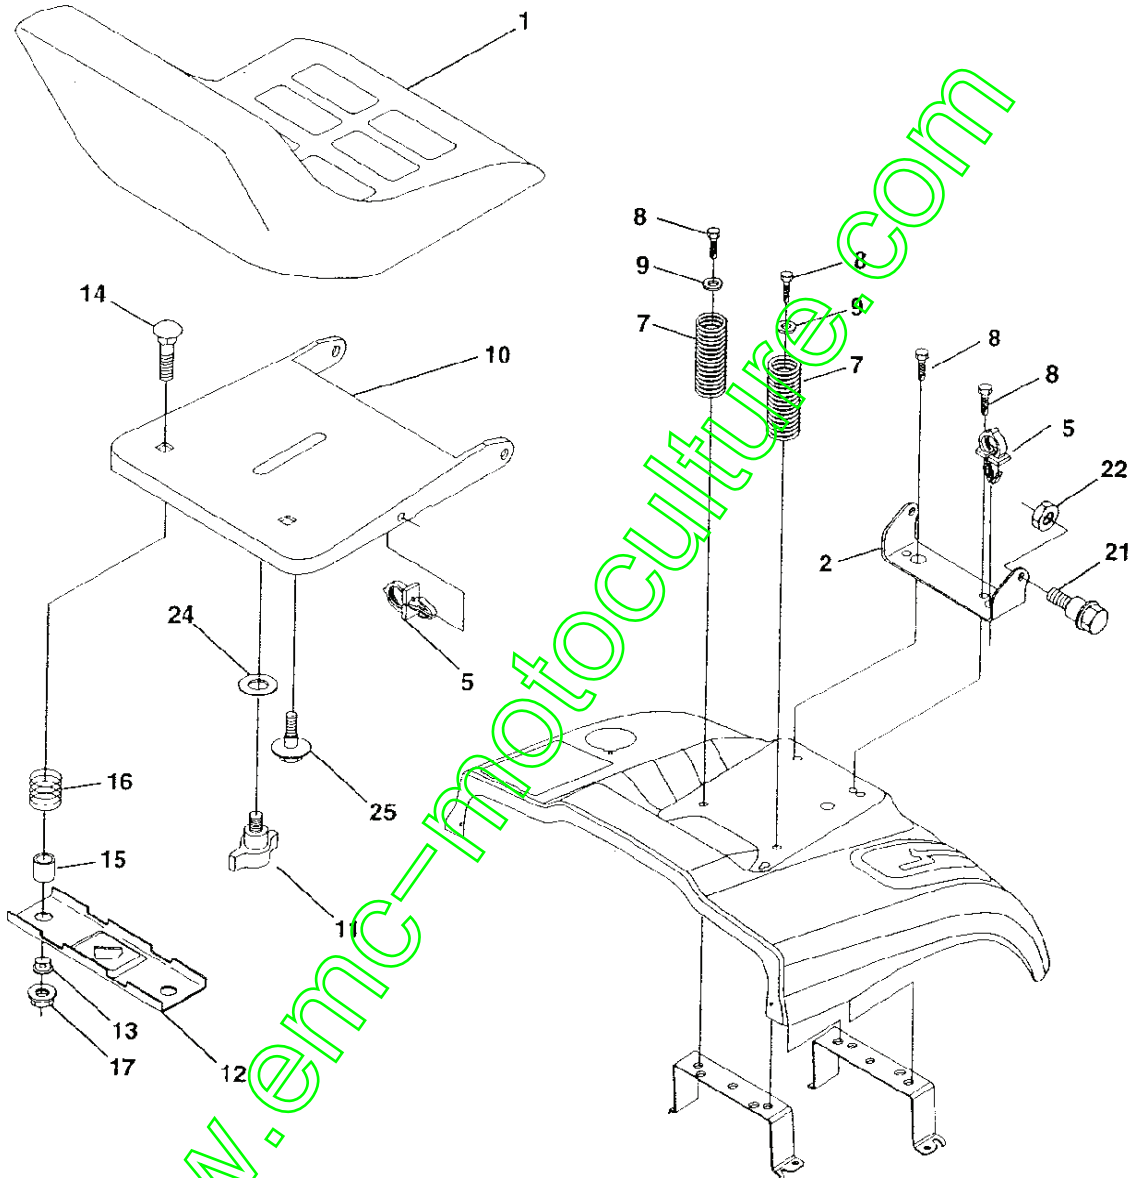

REPAIR PARTS

TRACTOR- -MODEL NO. BL1336RB (BL1336RBB) PRODUCT NO. 954 21 00-2
SEAT ASSEMBLY

KEY NO.	PART NO.	DESCRIPTION
1	140117	Seat
2	140551	Bracket Pnt Pivot Seat (blk)
5	145006	Clip Push In Hinged
7	124181X	Spring Seat Cprsn 2 250 Blk Zi
8	17060616	Screw 3/8-16 X 1-1/2
9	19131614	Washer 13/32 X 1 X 14 Ga
10	155925	Pan Pnt Seat (blk)
11	166369	Knob Seat Adj. Wingnut
12	121246X	Bracket Pnt Mounting Switch
13	121248X	Bushing Snap Blk Nyl 50 Id

KEY NO.	PART NO.	DESCRIPTION
14	72050412	Bolt Rdhd Sht Nk 1/4-20x1-1/2
15	134300	Spacer Split
16	121250X	Spring Cprsn Plate SW 1.310 Ga
17	123976X	Nut Lock 1/4 Lge Flg Gr 5 Zinc
21	153236	Bolt Shoulder 5/16-18 Unc-2A
22	73800500	Nut Hex Lock w/lns 5/16-18
24	19171612	Washer 17/32 X 1 X 12 Ga.
25	127018	Bolt Shoulder 5/16-18 X 62

NOTE: All component dimensions given in U.S. inches
1 inch = 25.4 mm