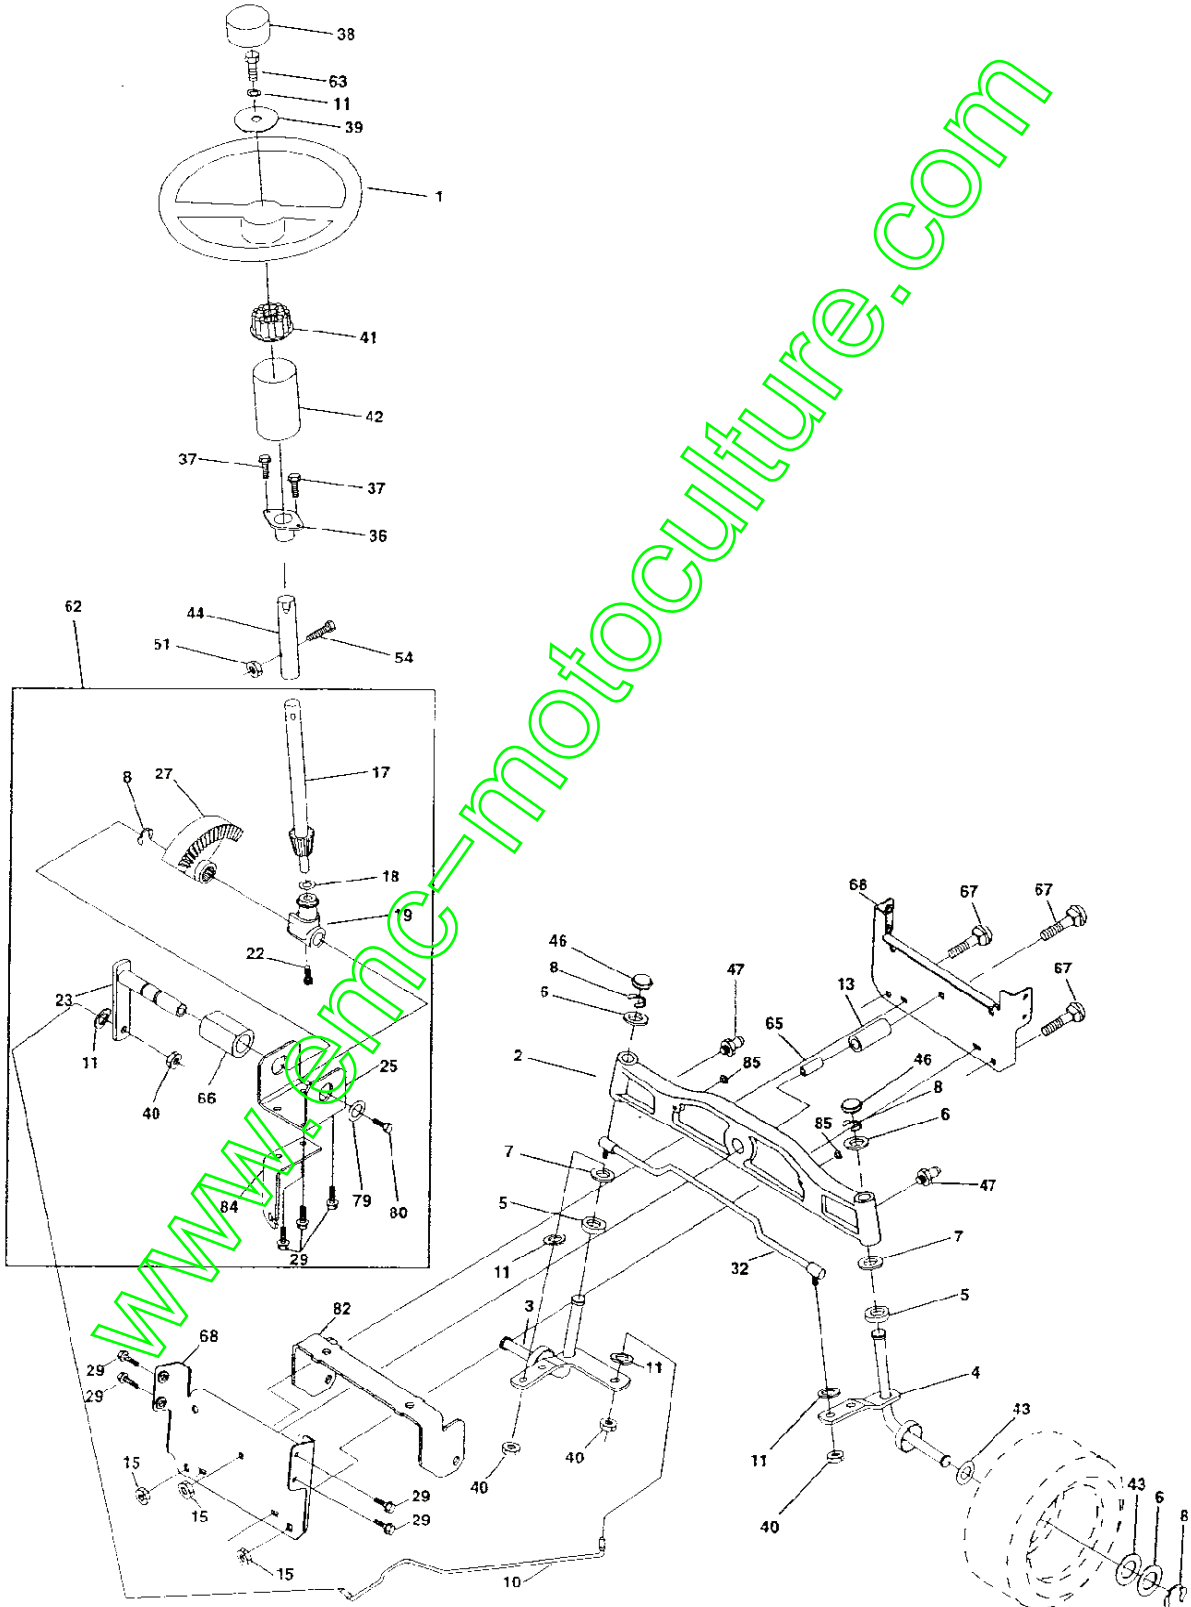

REPAIR PARTS

TRACTOR- -MODEL NO. BL1336RB (BL1336RBB) PRODUCT NO. 954 21 00-2
STEERING ASSEMBLY

REPAIR PARTS

TRACTOR- -MODEL NO. BL1336RB (BL1336RBB) PRODUCT NO. 954 21 00-27
STEERING ASSEMBLY

KEY NO.	PART NO.	DESCRIPTION
1	139768	Steering Wheel
2	165854	Cast Lt Machined
3	169840	Spindle Assembly, L.H.
4	169839	Spindle Assembly, R.H.
5	6266H	Washer, Thrust .75 x 1.230
6	121748X	Washer 25/32 x 1-5/8 x 16 Gauge
7	19272016	Washer 27/32 x 1-1/4 x 16 Gauge
8	12000029	Ring, Klip
10	169832	Link, Drag
11	10040600	Washer, Lock
13	136518	Spacer Brg Axle Front
15	145212	Nut, Hex Flange Lock
17	156546	Shaft Assembly, Steering
18	57079	Washer, Thrust .515 x .750 x .033
19	160395	Support, Shaft
22	165857	Screw Hex Wshhd Torx
23	165851	Pittman Shaft Assembly
25	154406	Bracket, Steering
27	136874	Gear, Sector
29	17060612	Screw 3/8-16 x 3/4
32	170162	Rod, Tie
36	155099	Bushing, Steering
37	152927	Screw TT #10-32 x 5 x 3/8 Flange
38	140175	Cap Wheel Steering
39	19133812	Washer 13/32 x 2-3/8 x 12 Gauge
40	7810H	Nut Lock Center 3/8-24 Unf
41	100711L	Adaptor, Steering Wheel
42	145054X428	Boot, Steering Dash P/L Mtl
43	121749X	Washer 25/32 x 1-1/4 x 16 Gauge
44	153720	Extension Steering Non-Adjust
46	121232X	Cap, Spindle
47	6855M	Fitting, Grease
51	73800500	Nut Lock Hx W/Ins 5/16-18 UNC
54	74780520	Bolt Fin Hex 5/16-18 UNC x 1-1/4
62	167902	Kit, Steering Assembly, Service
63	74780616	Bolt Fin Hex 3/8-16 unc. x 1 Gr. 5
65	160367	Spacer Brace Axle
66	154404	Bearing Arm Pittman
67	72110618	Bolt Rdhd Sqnk 3/8-16 x 2-1/4
68	169827	Brace Axle
79	19132012	Washer 13/32 x 1-1/4 x 12 Ga
80	74950612	Bolt Hex Nylon 3/8-16 x 3/4
82	169835	Bracket Susp Chassis Front 15"
84	170016	Bracket Cable Clutch Chassis
85	133835	Fastener Christmas Tree

NOTE: All component dimensions given in U.S. inches.
1 inch = 25.4 mm.