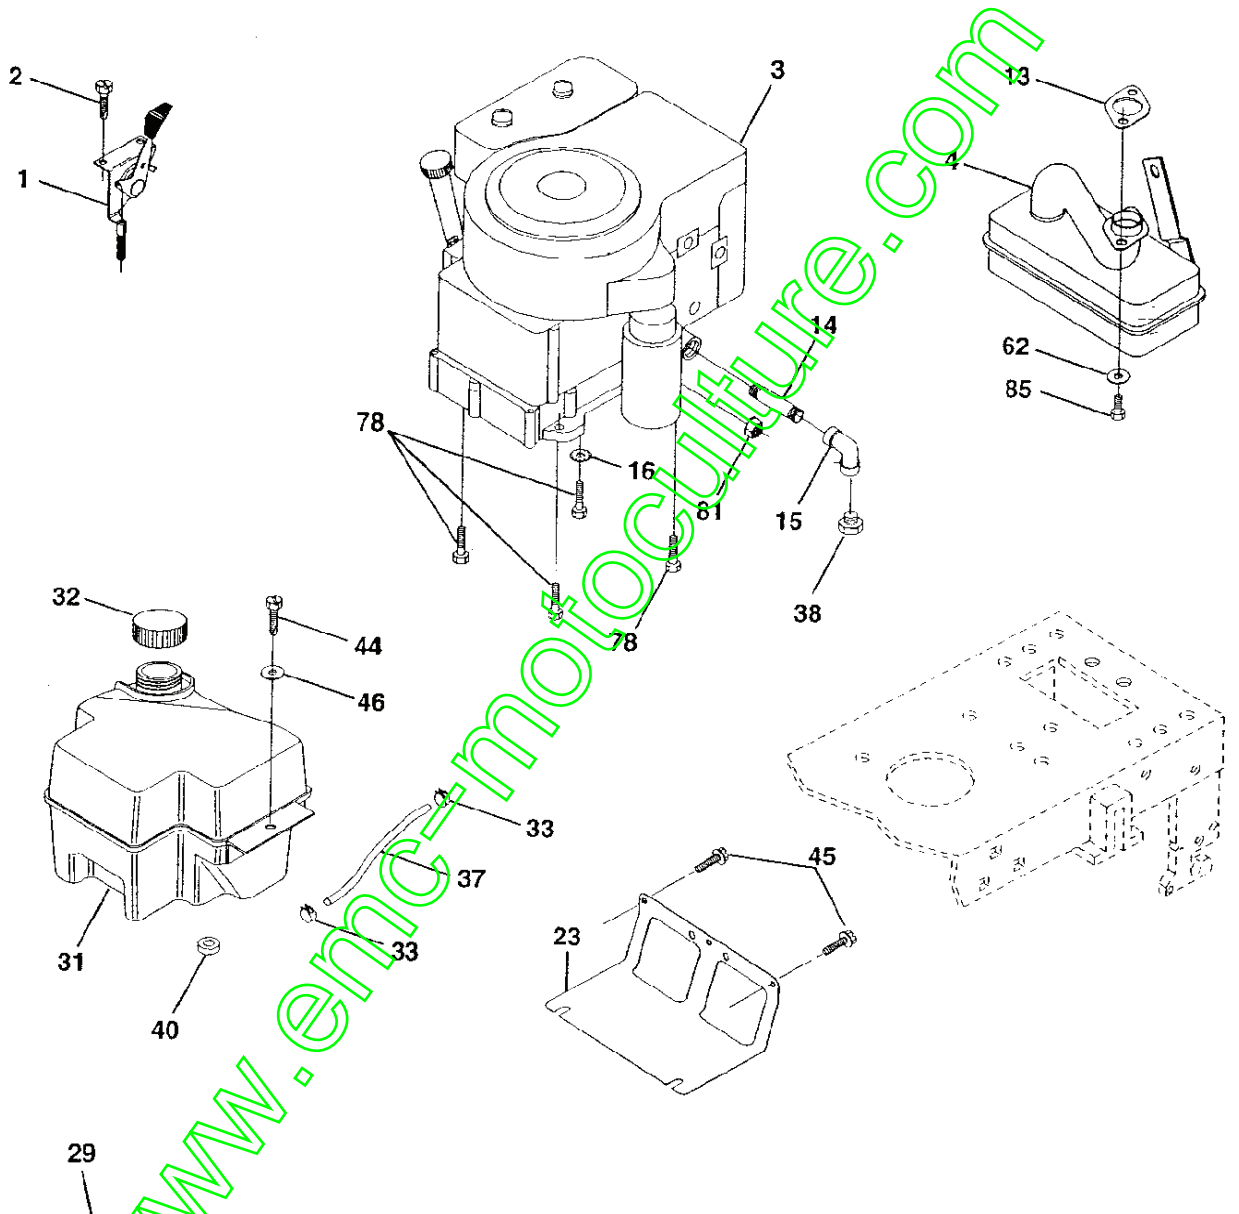

NOTE: All component dimensions given in U.S. inches.
1 inch = 25.4 mm.

REPAIR PARTS

TRACTOR- -MODEL NO. BL1336RB (BL1336RBB) PRODUCT NO. 954 21 00-27
DECALS

KEY NO.	PART NO.	DESCRIPTION
1	145498	Decal Read Owner's Manual Sym
2	64-1726-29	Decal Hp Engine
3	167075	Decal Hood Rh
4	167077	Decal Hood Lh
5	166287	Decal Lens Logo
6	126187X	Decal 100 DBA
7	166285	Decal Ins Strg Whl
8	145437	Decal Europe Stand Ce
9	166708	Decal Fender Logo
10	145005	Decal Bat Dan/Poi P/L Sym Wpn
11	145494	Decal Mower Cut Finger Symbol

WHEELS & TIRES

KEY NO.	PART NO.	DESCRIPTION
1	59192	Cap Valve Tire
2	65139	Stem Valve
3	106222X	Tire F Ts 15 X 6 0 - 6 Service
4	59904	Tube Inner Front #35060
5	106732X421	Rim Asm 6"front Service
6	278H	Fitting Grease
7	9040H	Bearing Flange
8	106108X421	Rim Asm 8"rear Service
9	124635	Tire R Ts 18 x 8.5-8 Service
10	7152J	Tube Rear 9 5 X 8 Service
11	104757X	Cap Axle Blk 1 50 X 1 00
--	144334	Sealant, Tire (10 oz. tube)

NOTE: All component dimensions given in U.S. inches
1 inch = 25.4 mm

REPAIR PARTS

TRACTOR- -MODEL NO. BL1336RB (BL1336RBB) PRODUCT NO. 954 21 00-27
ENGINE

OPTIONAL EQUIPMENT
Spark Arrester

REPAIR PARTS

TRACTOR- -MODEL NO. BL1336RB (BL1336RBB) PRODUCT NO. 954 21 00-27
ENGINE