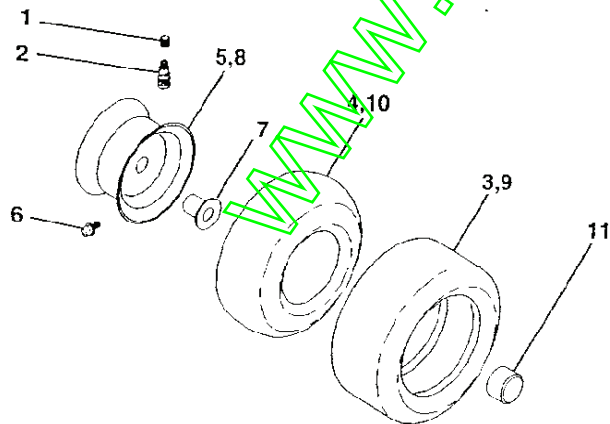

NOTE: All component dimensions given in U.S. inches.
1 inch = 25.4 mm.

REPAIR PARTS

TRACTOR- -MODEL NO. BL1336RB (BL1336RBB) PRODUCT NO. 954 21 00-27
DECALS

KEY NO.	PART NO.	DESCRIPTION
1	145498	Decal Read Owner's Manual Sym
2	64-1726-29	Decal Hp Engine
3	167075	Decal Hood Rh
4	167077	Decal Hood Lh
5	166287	Decal Lens Logo
6	126187X	Decal 100 DBA
7	166285	Decal Ins Strg Whl
8	145437	Decal Europe Stand Ce
9	166708	Decal Fender Logo
10	145005	Decal Bat Dan/Poi P/L Sym Wpn
11	145494	Decal Mower Cut Finger Symbol

WHEELS & TIRES

KEY NO.	PART NO.	DESCRIPTION
1	59192	Cap Valve Tire
2	65139	Stem Valve
3	106222X	Tire F Ts 15 X 6 0 - 6 Service
4	59904	Tube Inner Front #35060
5	106732X421	Rim Asm 6"front Service
6	278H	Fitting Grease
7	9040H	Bearing Flange
8	106108X421	Rim Asm 8"rear Service
9	124635	Tire R Ts 18 x 8.5-8 Service
10	7152J	Tube Rear 9 5 X 8 Service
11	104757X	Cap Axle Blk 1 50 X 1 00
--	144334	Sealant, Tire (10 oz. tube)