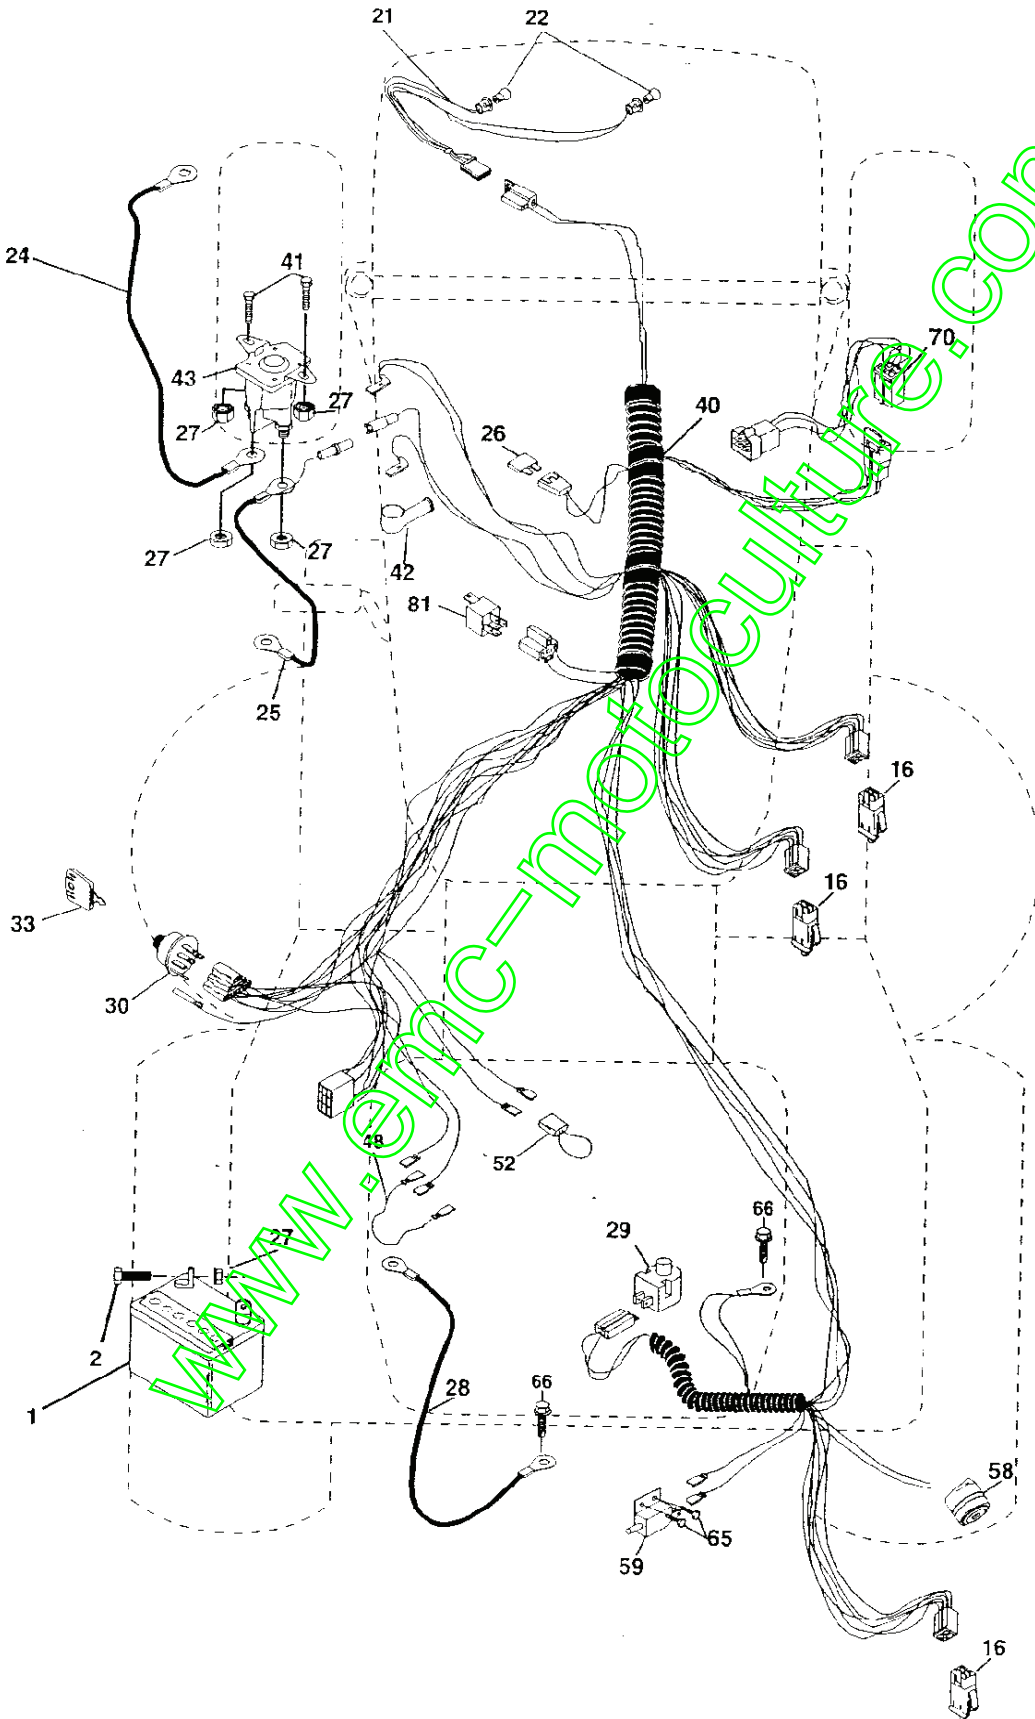

REPAIR PARTS

TRACTOR- -MODEL NO. BL1336RB (BL1336RBB) PRODUCT NO. 954 21 00-27
ELECTRICAL

REPAIR PARTS

TRACTOR- -MODEL NO. BL1336RB (BL1336RBB) PRODUCT NO. 954 21 00-27
ELECTRICAL

KEY NO.	PART NO.	DESCRIPTION
1	144925	Battery 12 Volt 25 AMP Wet
2	74760412	Bolt Hex Hd 1/4-20 Unc X 3/4
16	153664	Switch Interlock Push-In
20	73350400	Nut Jam Hex 1/4-20 Unc
21	166181	Harness Asm Light W/4152J
22	4152J	Bulb Light #1156
24	108423X	Cable Battery 6 Ga 16" Red
25	165987	Cable Battery Crd 56" Red
26	166180	Fuse 15 Amp
27	73510400	Nut Keps Hex 1/4-20 Unc
28	127725X	Cable Ground 6Ga 18" Black
29	160784	Switch Plunger Normal Op Olive
30	163968	Switch Ignition
33	140401	Key Ign Molded
40	170164	Harness Ign Crd Normal
41	71110408	Bolt Flk Flt Hex 1/4-20 Unc X 1/2
42	131563	Cover Terminal Red
43	145673	Solenoid
48	140844	Adapter Ammeter Rectangular
52	141940	Protection Wire Loop
58	169419	Buzzer Crd
59	166299	Switch FBI CRD
65	17211008	Screw Sltp #10-16 x 1/2 Ty-Ab
66	17490608	Screw Thdrol 3/8-16 x 1/2 Ty-Tt
70	170250	Harness Engine
81	109748X	Relay Asm

WHEELS & TIRES

KEY NO.	PART NO.	DESCRIPTION
1	59192	Cap Valve Tire
2	65139	Stem Valve
3	106222X	Tire F Ts 15 X 6 0 - 6 Service
4	59904	Tube Inner Front #35060
5	106732X421	Rim Asm 6"front Service
6	278H	Fitting Grease
7	9040H	Bearing Flange
8	106108X421	Rim Asm 8"rear Service
9	124635	Tire R Ts 18 x 8.5-8 Service
10	7152J	Tube Rear 9 5 X 8 Service
11	104757X	Cap Axle Blk 1 50 X 1 00
--	144334	Sealant, Tire (10 oz. tube)