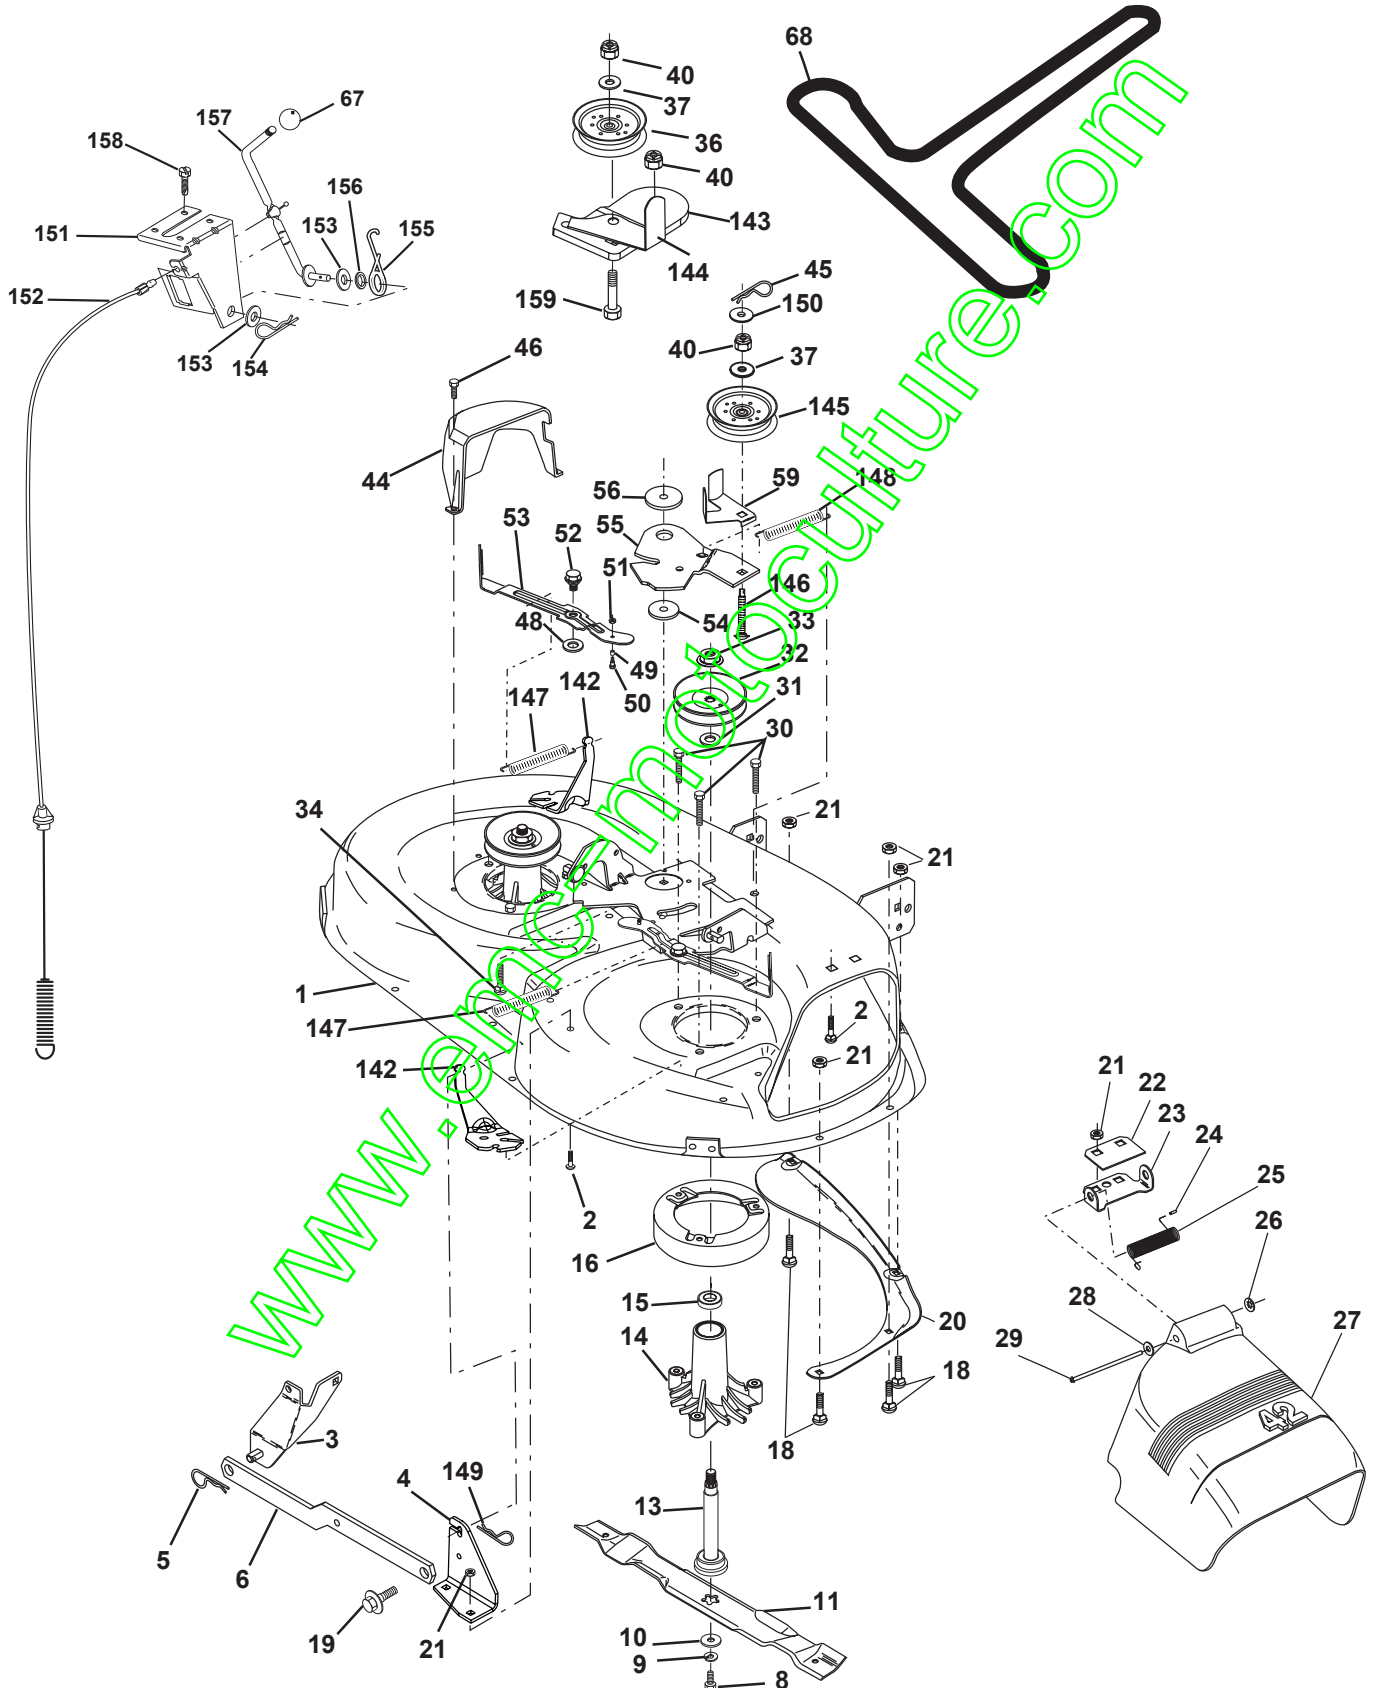

REPAIR PARTS

TRACTOR - - MODEL NO. BL13542ST (BL135T42STB), PRODUCT NO. 954 56 68-43
MOWER DECK

REPAIR PARTS

TRACTOR -- MODEL NO. BL13542ST (BL135T42STB), PRODUCT NO. 954 56 68-43
MOWER DECK

KEY NO.	PART NO.	DESCRIPTION	KEY NO.	PART NO.	DESCRIPTION
1	165892	Mower Deck Assembly, 42"	48	133944	Washer, Hardened
2	72140506	Bolt	49	174284	Roller Assembly, Cam Follower
3	138017	Bracket Assembly, Sway Bar, Front	50	131340	Bolt, Shoulder #10-24 Grade 5
4	165460	Bracket Sway Bar 38/42" Deck	51	69180	Locknut
5	4939M	Retainer Spring	52	139888	Bolt, Shoulder 5/16-18 UNC
6	130832	Arm, Suspension, Rear	53	131845	Arm Assembly, Pad, Brake
8	850857	Bolt, Hex 3/8-24 x 1.25 Gr. 8	54	133943	Washer, Hardened
9	10030600	Washer, Lock	55	155046	Arm, Idler
10	140296	Washer, Hardened	56	165723	Spacer, Retainer
11	138498	Blade, Mulching	59	141043	Guard, TUV Idler
13	137645	Shaft Assembly, Mandrel	67	106932X	Knob
14	128774	Housing, Mandrel, Vented	68	144959	V-Belt
15	110485X	Bearing, Ball, Mandrel	142	165890	Arm Spring Brake Mower
16	174493	Stripper, Mandrel Deck	143	157109	Bracket Arm Idler 42"
18	72140505	Bolt, Carriage 5/16-18 x 5/8	144	158634	Keeper Belt 42" Clutch Cable
19	132827	Bolt, Shoulder	145	165888	Pulley Idler Flat
20	159770	Baffle, Vortex	146	171977	Bolt Carriage Idler
21	73680500	Nut Crownlock 5/16-18 UNC	147	131335	Spring Extension
22	134753	Stiffener Bracket	148	169022	Spring Return Idler
23	131267	Bracket, Deflector	149	165898	Retainer Spring Yellow Zinc
24	105304X	Cap, Sleeve	150	19091216	Washer 9/32 x 3/4 x 16 Ga.
25	123713X	Spring, Torsion, Deflector	151	169670	Bracket Clutch
26	110452X	Nut, Push	152	169676	Cable Clutch 42 In
27	130968x428	Shield, Deflector	153	169674	Washer Flat 3/8" Type B
28	19111016	Washer 11/32 x 5/8 x 16 Ga.	154	169675	Spring Retainer
29	131491	Rod, Hinge	155	169671	Spring Retention Lever
30	157722	Screw Thdrol Washer Head	156	169672	Spacer
31	129963	Washer, Spacer	157	169669	Rod Clutch
32	153535	Pulley, Mandrel	158	17720410	Screw Hex Thd Cut 1/4-20 x 5/8
33	137266	Nut, Toplock, Flanged	159	72140614	Bolt RdHd Sqn 3/8-16 Unc x 1-3/4
34	72110614	Bolt	--	130794	Mandrel Assembly (Includes Key Numbers 8-10, 13-15, 31 and 32)
36	131494	Pulley, Idler, Flat	--	171639	Mower Deck, Complete (Standard Deck)
37	19131316	Washer 13/32 x 13/16 x 16 Gauge			
40	73680600	Nut Crownlock 3/8-16 UNC			
44	140088	Guard, Mandrel, L.H.			
45	4497h	Retainer			
46	137729	Screw, Thd. Roll 1/4-20 x 5/8			

NOTE: All component dimensions given in U.S. inches
1 inch = 25.4 mm