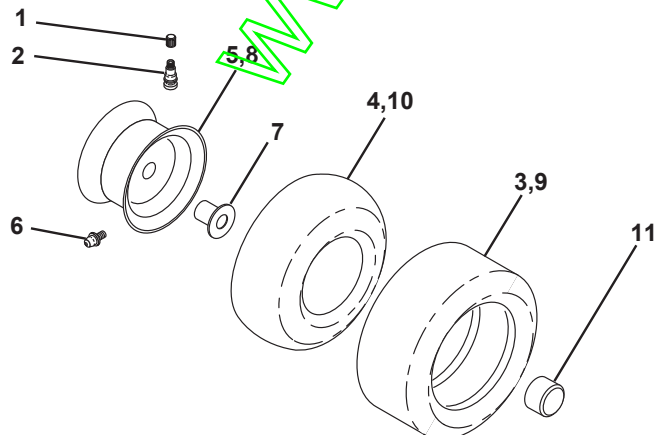

**NOTE:** All component dimensions given in U.S. inches  
1 inch = 25.4 mm

# REPAIR PARTS

TRACTOR - - MODEL NO. BL13542ST (BL135T42STB), PRODUCT NO. 954 56 68-43  
DECALS

KEY NO.	PART NO.	DESCRIPTION
1	140837	Decal, Saddle Brake Parking
2	145494	Decal, Mower Cut Finger Symbol
3	175948	Decal, Hood Rh
4	175949	Decal, Hood Lh
5	64-1727-29	Decal, Hp Engine
6	145005	Decal, Bat Dan/Poi
7	126187X	Decal, 100 DBA
9	166708	Decal, Fender
10	145498	Decal, Read Owners Manual
12	134999	Decal, Enviro

## WHEELS & TIRES

KEY NO.	PART NO.	DESCRIPTION
1	59192	Cap Value Tire
2	65139	Stem Value
3	106222X	Tire F Ts 15 X 6 0 - 6 Service
4	59904	Tube Inner Front #35060
5	106732X421	Rim Asm 6"front Service
6	278H	Fitting Grease
7	9040H	Bearing Flange
8	106108X421	Rim Asm 8"rear Service
9	124635X	Tire R Ts 18x8 5-8 Service
10	7152J	Tube Rear 9 5 X 8 Service
11	104757X428	Cap Axle Blk 1 50 X 1 00
--	144334	Sealant, Tire (10 oz. tube)