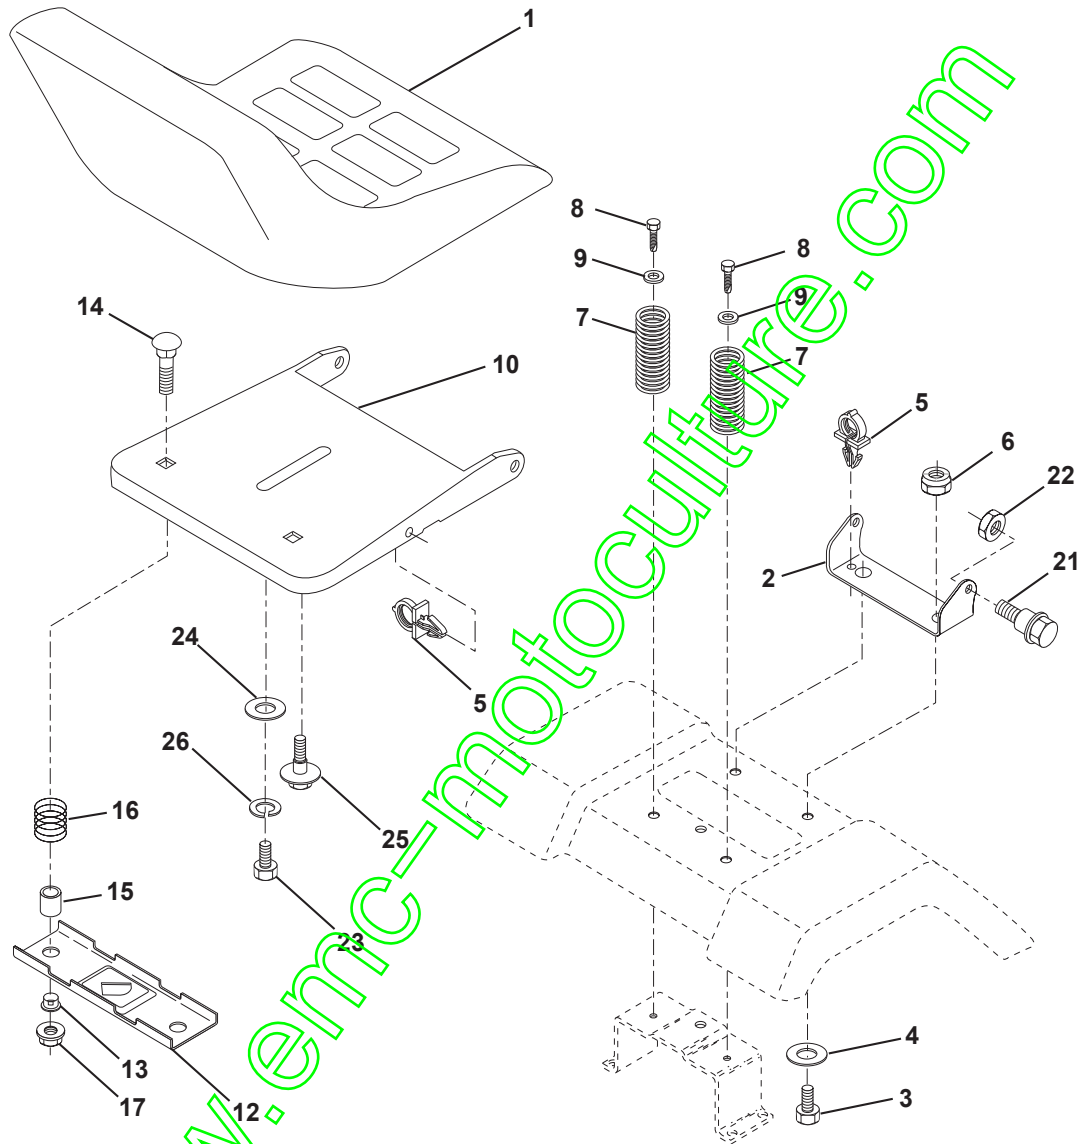

REPAIR PARTS

TRACTOR -- MODEL NO. BL13542ST (BL135T42STB), PRODUCT NO. 954 56 68-43
SEAT ASSEMBLY

KEY NO.	PART NO.	DESCRIPTION
1	175389	Seat
2	140551	Bracket Pnt Pivot Seat (blk)
3	71110616	Bolt Fin Hex 3/8-16unc X 1
4	19131610	Washer 13/32 X 3/4 X 10 Ga
5	145006	Clip Push In Hinged
6	73800600	Nut Hex Lock w/Ins 3/8-16 Unc
7	124181X	Spring Seat Cprsn 2 250 Blk Zi
8	17000616	Screw 3/8-16 X 1 Ty-tt
9	19131614	Washer 13/32 X 1 X 14 Ga
10	174894	Pan Pnt Seat (blk)
12	121246X	Bracket Pnt Mounting Switch
13	121248X	Bushing Snap Blk Nyl 50 Id

KEY NO.	PART NO.	DESCRIPTION
14	72050412	Bolt Rdhd Sht Nk 1/4-20x1-1/2
15	134300	Spacer Split 28 X 96 Zinc
16	121250X	Spring Cprsn 1 27 Blk Pnt
17	123976X	Nut Lock 1/4 Lge Flg Gr 5 Zinc
21	171852	Bolt Shoulder 5/16-18 Unc-2A
22	73800500	Nut Hex Lock w/Ins 5/16-18
23	71110814	Bolt Hex Black
24	19171912	Washer 17/32 X 1-3/16 X 12 Ga
25	127018X	Bolt Shoulder 5/16-18 X 62
26	10040800	Washer Lock Hvy Hlcl Spr 1/2

NOTE: All component dimensions given in U.S. inches
1 inch = 25.4 mm