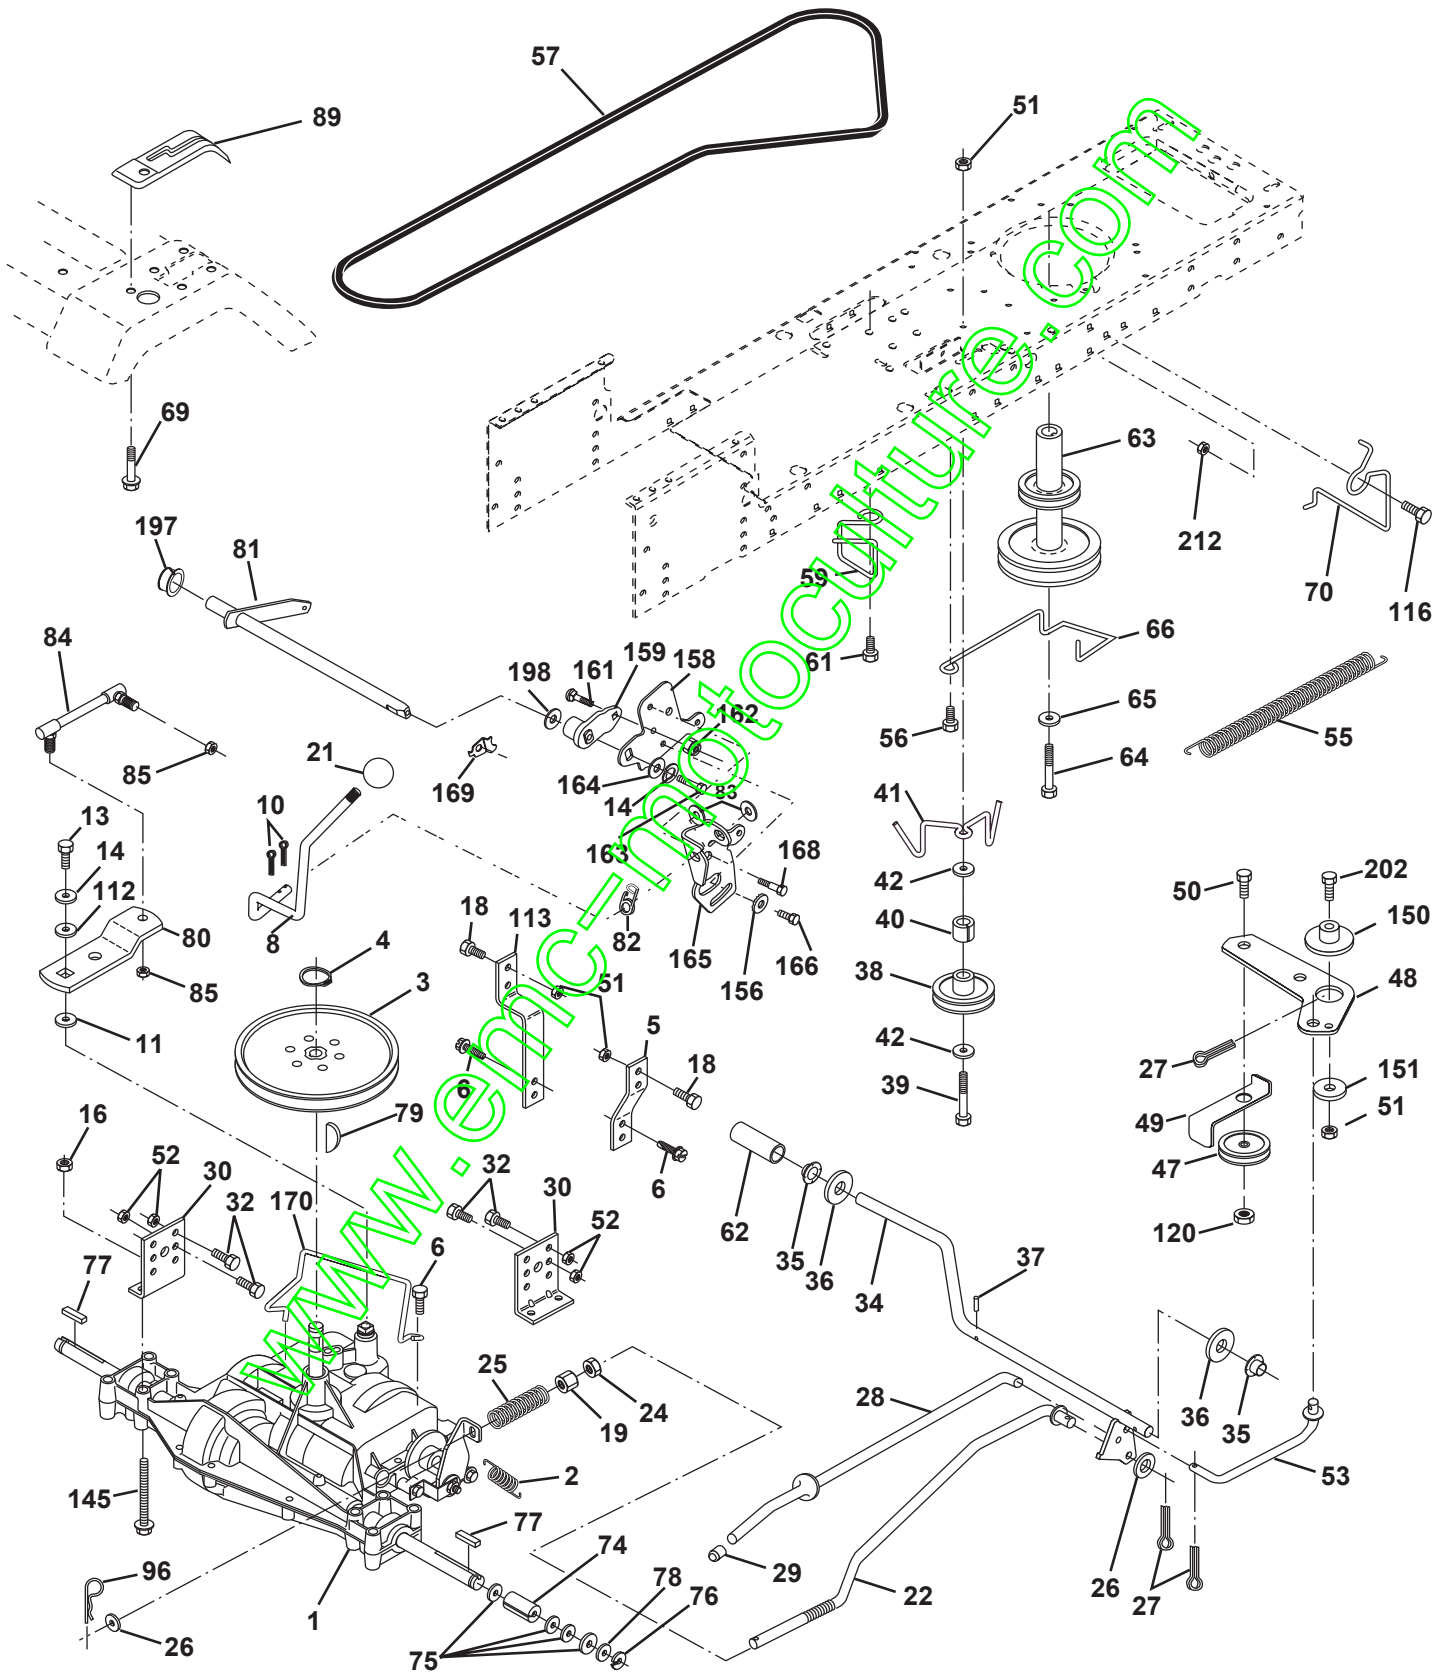

REPAIR PARTS

TRACTOR - - MODEL NO. BL13542ST (BL135T42STB), PRODUCT NO. 954 56 68-43
DRIVE

REPAIR PARTS

TRACTOR -- MODEL NO. BL13542ST (BL135T42STB), PRODUCT NO. 954 56 68-43
DRIVE

KEY NO.	PART NO.	DESCRIPTION	KEY NO.	PART NO.	DESCRIPTION
1	----	Transaxle (Order parts from transaxle manufacturer) Peerless Model 206-545C	59	169691	Keeper Belt Centerspan
2	146682	Spring Return Brake T/a Zinc	61	17060612	Screw 3/8-16 x 3/4 SMGML
3	123666X	Pulley Transaxle 18/20" tires	62	8883R	Cover Pedal Blk Round
4	12000028	Ring Retainer #5100-62	63	175410	Pulley Eng Cl
5	121520X	Strap Torque 30 Degrees	64	71170764	Bolt Hex 7/16-20 x 4 Gr 5
6	17060512	Screw 5/16-18 x 3/4	65	10040700	Washer Lock Hvy Hlcl Spr 7/16
8	165619	Rod Shifter	66	154778	Keeper Belt Engine
10	76020416	Pin Cotter 1/8 x 1 Cad	69	142432	Screw Hex Wsh Hi-Lo 1/4-1/2 Unc
11	105701X	Washer Plate Shf 388 Sq Hole	70	134683	Guide Belt Mower Drive RH
13	74550412	Bolt 1/4-28unf Gr8 W/Patch	74	137057	Spacer Axle
14	10040400	Washer Lock Hvy Helical 1/4	75	121749X	Washer 25/32 x 1 1/4 x 16 Ga
16	73800500	Nut Lock Hx w/Ins 5/16-18 Unc	76	12000001	E-ring #5133-75
18	74780616	Bolt Fin Hex 3/8-16unc x 1 Gr.5	77	123583X	Key Square
19	73800600	Nut Lock Hex W/Ins. 3/8-16 Unc	78	121748X	Washer 25/32 x 1-5/8 x 16ga
21	106933X	Knob Rd 1/2-13 Plstc Thds Blk	79	2228M	Key Woodruff #9 3/16 x 3/4
22	130804	Rod Brake Blk Zinc 26 840	80	131486	Arm, Shift
24	73350600	Nut Hex Jam 3/8-16 Unc	81	165594	Shaft Assembly
25	106888X	Spring Rod Brake 2 00 Zinc	82	123782X	Spring, Torsion
26	19131316	Washer 13/32 x 13/16 x 16 Ga	83	19171216	Washer 17/32 x 3/4 x 16 Gauge
27	76020412	Pin Cotter 1/8 x 3/4 Cad	84	166228	Link Transaxle
28	175765	Rod Brake Parking Lt/Yt	85	150360	Nut, Nylock
29	71673	Cap Brake Parking	89	169372X428	Console, Shift
30	174973	Bracket Mtg Transaxle	96	4497H	Retainer Spring 1"
31	127275X	Keeper Belt Lh	112	19091210	Washer 9/32 x 3/4 x 10 Ga
32	74760512	Bolt Hex Hd 5/16-18unc x 3/4	113	127285X	Strap Torque Lh Lt
34	175578	Shaft Pedal Foot	116	72140608	Bolt Rdhd Sq Neck 3/8-16 x 1.00
35	120183X	Bearing Nylon Blk 629 Id	145	74490540	Bolt Hex FLGHD 5/16-18Gr.5
36	19211616	Washer 21/32 x 1 x 16 Ga	150	175456	Spacer, Retainer
37	1572H	Pin Roll 3/16 x 1"	151	19133210	Washer 13/32 x 2 x 10 Ga.
38	165936	Pulley Idler Flat	156	166002	Washer Srrtd 5/16ID x 1 .125
39	74760648	Bolt Fin Hex 3/8-16 Unc x 3	158	165589	Bracket Shift Mount
40	175461	Spacer Split	159	165494	Hub Tapered Flange Shift Lt
41	175556	Keeper Belt Idler	161	72140406	Bolt Rdhd Sqnk 1/4-20 x 3/4 Gr. 5
42	19131312	Washer 13/32 x 13/16 x 12 Ga	162	73680400	Nut Crownlock 1/4-20 UNC
47	127783	Pulley Idler	163	74780416	Bolt Hex Fin 1/4-20 UNC x 1 Gr. 5
48	154407	Bellcrank Clutch Grnd Drv STL	164	19091010	Washer 5/8 x .281 x 10 Ga.
49	123205X	Retainer Belt Style Spring	165	165623	Bracket Pivot Lever
50	74760624	Bolt Hex Hd 3/8-16unc x 1-1/2	166	166880	Screw 5/16-18 x 5/8
51	73680600	Nut Crownlock 3/8-16 Unc	168	165492	Bolt shoulder 5/16-18 x .561
52	73680500	Nut Crown Lock 5/16-18	169	165580	Plate Fastening Lt
53	105710X	Link Clutch 7 66	170	173898	Keeper Belt T/A D/P
55	105709X	Spring Return Clutch 6 75	197	169613	Nyliner Snap-In
56	17060616	Screw 3/8-16 x 1.0	198	169593	Washer Nyliner
57	130801	V-Belt Gd Drive 95 00	202	72110614	Bolt Carr Sh 3/8-16 x 1-3/4 Gr. 5
58	127274X	Keeper Belt Rh	212	145212	Nut, Hex Flange Lock

NOTE: All component dimensions given in U.S. inches
1 inch = 25.4 mm