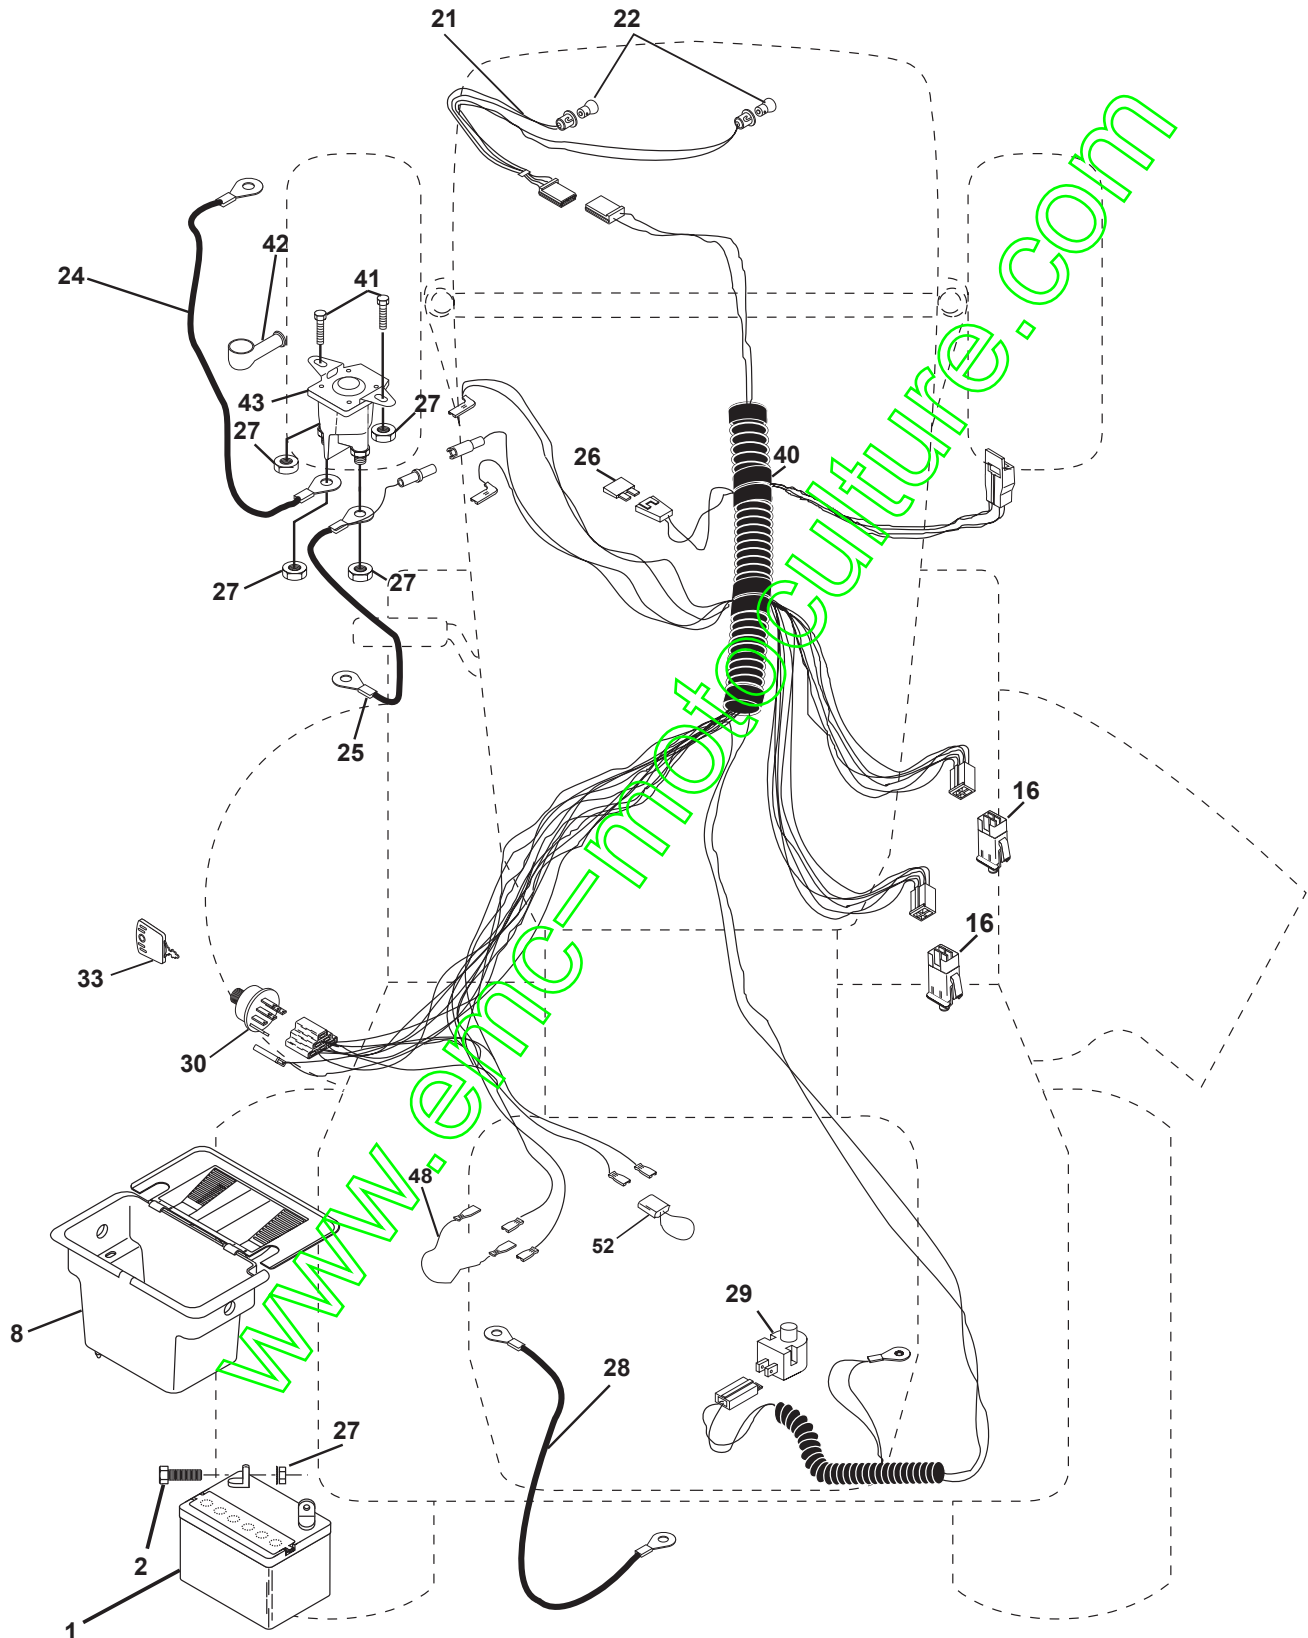

# REPAIR PARTS

TRACTOR -- MODEL NO. BL13542ST (BL135T42STB), PRODUCT NO. 954 56 68-43  
ELECTRICAL

KEY NO.	PART NO.	DESCRIPTION
1	144925	Battery 12 VOLT 25 AMP
2	74760412	Bolt Hex Hd 1/4-20unc x 3/4
8	156417	Case Battery
16	153664	Switch, Interlock Push-In
21	166181	Harness Asm Light W/4152j
22	4152J	Bulb Light #1156
24	108423X	Cable Battery 6 Ga 16" red
25	146147	Cable Battery 6 Ga w/16 wire red
26	175158	Fuse 20 AMP
27	73510400	Nut, Keps Hex 1/4-20 UNC
28	4207J	Cable Ground 6 Ga 12" black
29	121305X	Switch Plunger Nc Gray
30	175566	Switch Ign
33	140401	Key Ign
40	170217	Harness Ign
41	71110408	Bolt Blk. Fin Hex 1/4-20 Unc x 1/2
42	131563	Cover Terminal Red
43	175141	Solenoid
48	140844	Adapter Ammeter Rectangular
52	141940	Protection Wire Loop