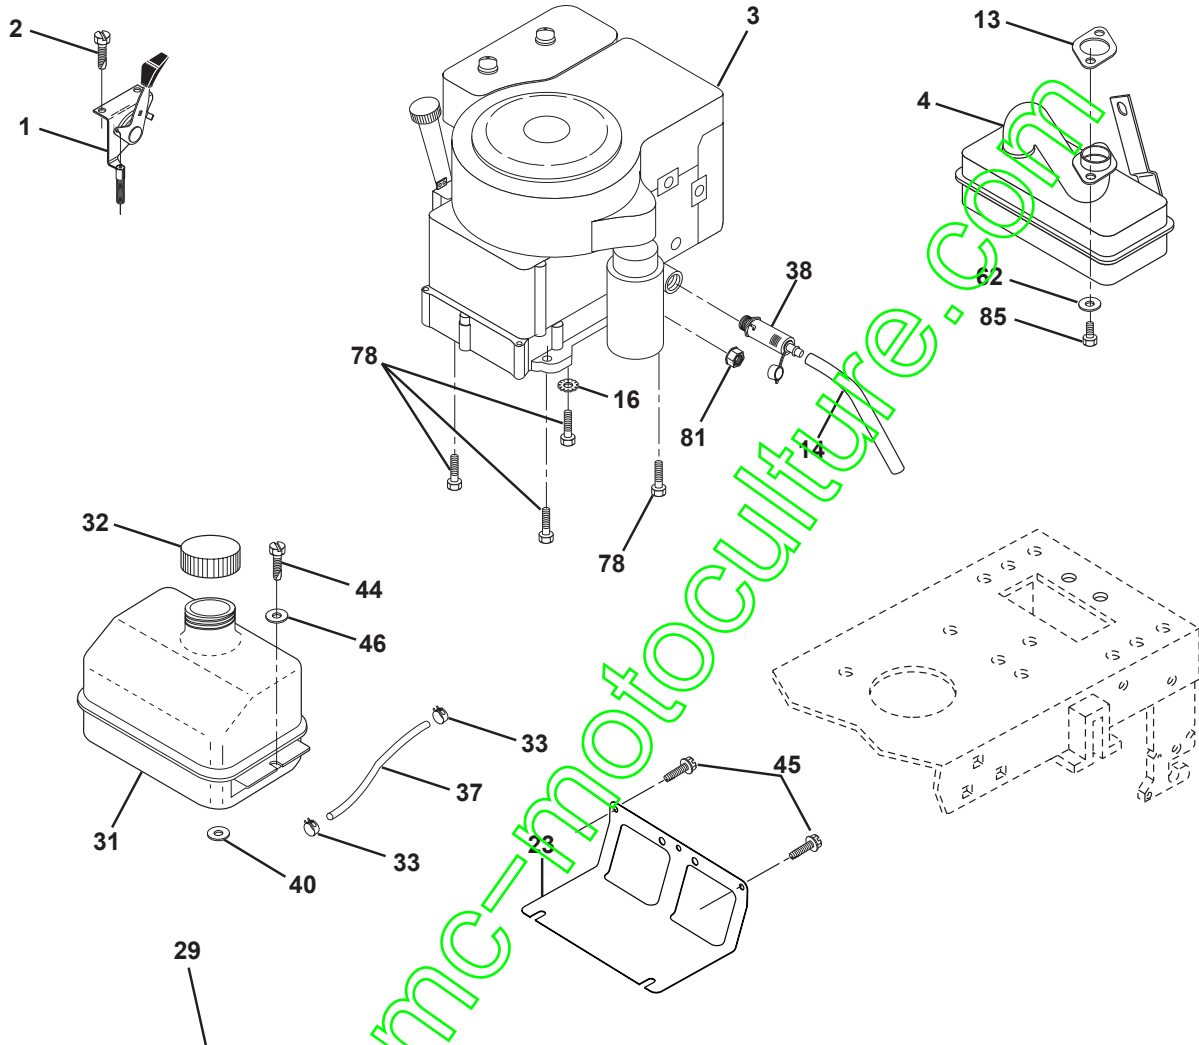

REPAIR PARTS

TRACTOR - - MODEL NO. BL13542ST (BL135T42STB), PRODUCT NO. 954 56 68-43
ENGINE

OPTIONAL EQUIPMENT
Spark Arrester

KEY NO.	PART NO.	DESCRIPTION	KEY NO.	PART NO.	DESCRIPTION
1	170551	Control Th/ch Flag	37	137040	Line Fuel
2	17720410	Screw Hex Thd Cut 1/4-20x5/8 T	38	148315	Plug Drain Oil Easy
3	-----	Engine Tecumseh Model OHV135 (Order parts from engine manufacturer)	40	124028X	Bushing Snap Nyl Blk Fuel Line
4	156700	Muffler Tec 11/13.0 HP LT	44	17670412	Screw Hexwsh Thdrol 1/4-20x3/4
13	165291	Gasket Eng 1 313 Id Tin Plated	45	17000612	Screw Hexwsh Thdr 3/8-16 x 3/4
14	148456	Tube Drain Oil Easy	46	19091416	Washer 9/32 X 7/8 X 16 Ga
16	11050600	Washer Lock Ext Tooth 3/8	62	10040500	Washer 5/16
23	169837	Shield Brn/Dbr Guard	78	17060620	Screw 3/8-16x1-1/4
29	137180	Kit Spark Arrestor (Flat Scrn)	81	73510400	Nut Keps Hex 1/4-20 Unc
31	109202X	Tank Fuel Front 2 00	85	123528X	Bolt Hex Hd Phillips
32	140527	Cap Asm Fuel			
33	123487X	Clamp Hose Blk			

NOTE: All component dimensions given in U.S. inches
1 inch = 25.4 mm