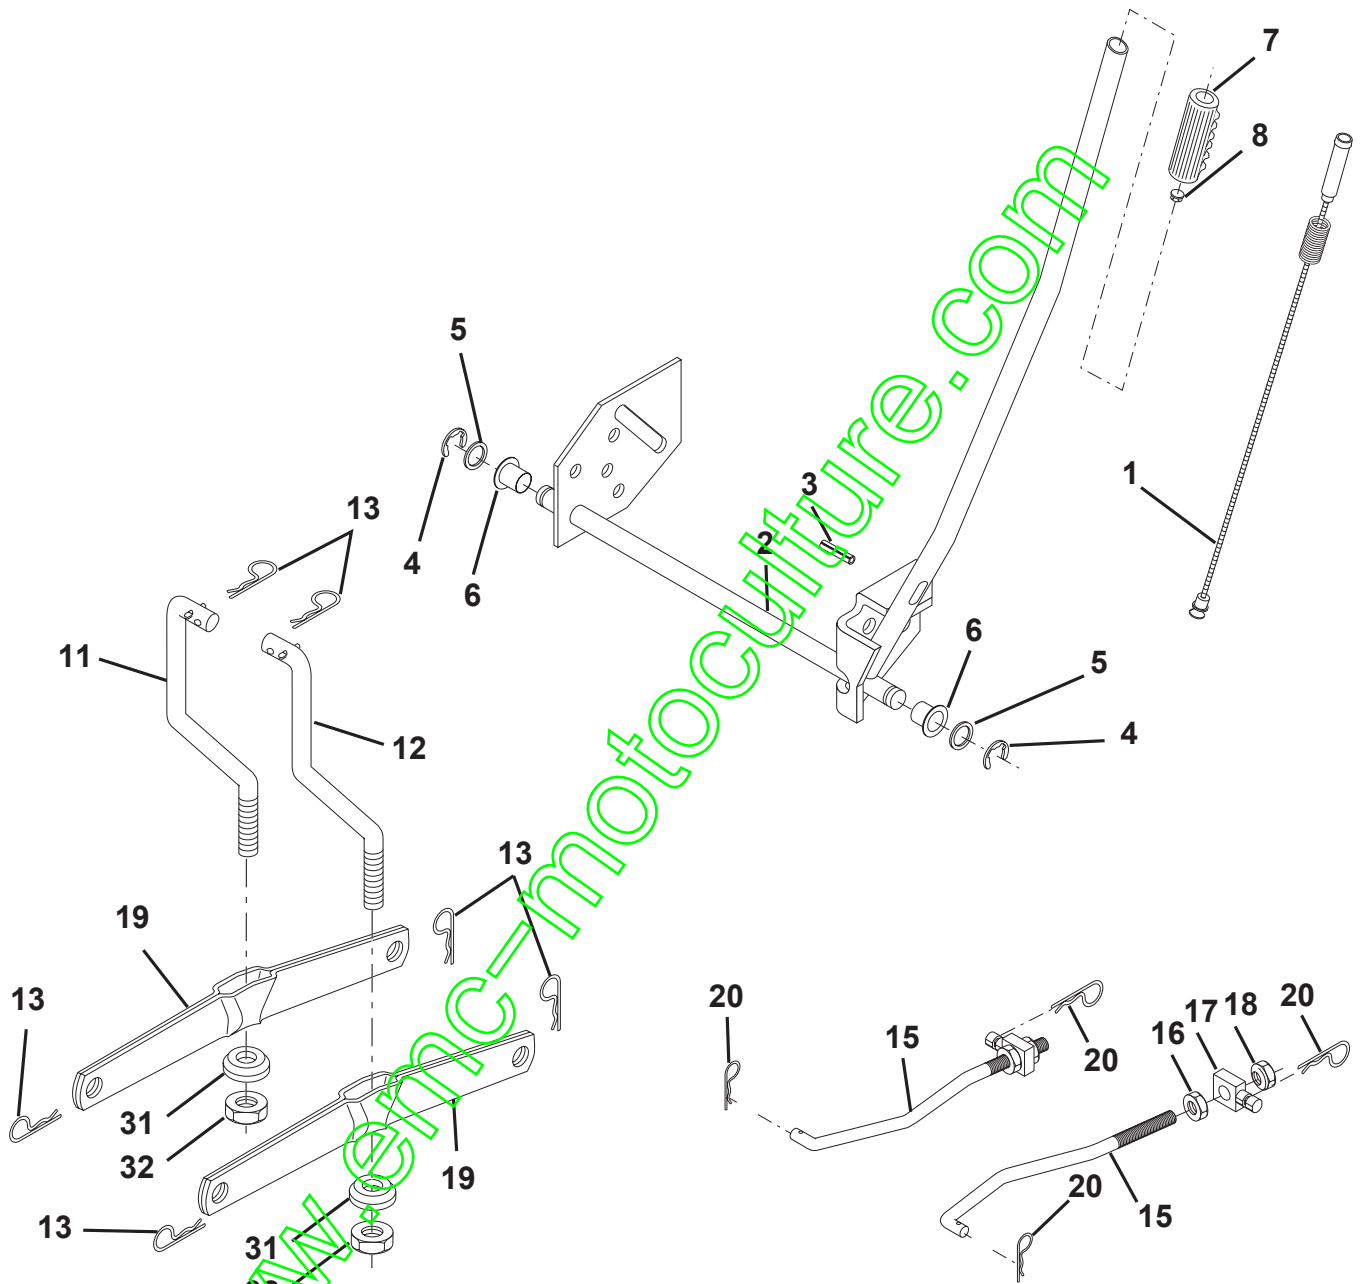

REPAIR PARTS

TRACTOR -- MODEL NO. BL13542ST (BL135T42STB), PRODUCT NO. 954 56 68-43
MOWER LIFT

KEY NO.	PART NO.	DESCRIPTION
1	159460	Washer Asm Inner Spring W/Plunger
2	159471	Shaft Asm. Lift RH
3	105767X	Pin Groove
4	12000002	E Ring #5133-62
5	19211621	Washer 21/32 x 1 x 21 Ga.
6	120183X	Bearing Nylon
7	109413X	Grip Handle
8	124526X	Button Plunger
11	139865	Link Asm Lift L.H.
12	139866	Link Asm Lift R.H.
13	4939M	Retainer Spring

KEY NO.	PART NO.	DESCRIPTION
15	173288	Link Front
16	73350800	Nut Jam Hex 1/2-13 Unc
17	130171	Trunnion Blk Zinc
18	73680800	Nut Crownlock 1/2-13 Unc
19	139868	Arm Suspension Mower
20	163552	Retainer Spring
31	169865	Bearing, Pvt. Lift.
32	73540600	Nut Crownlock 3/8-24

NOTE: All component dimensions given in U.S. inches
1 inch = 25.4 mm