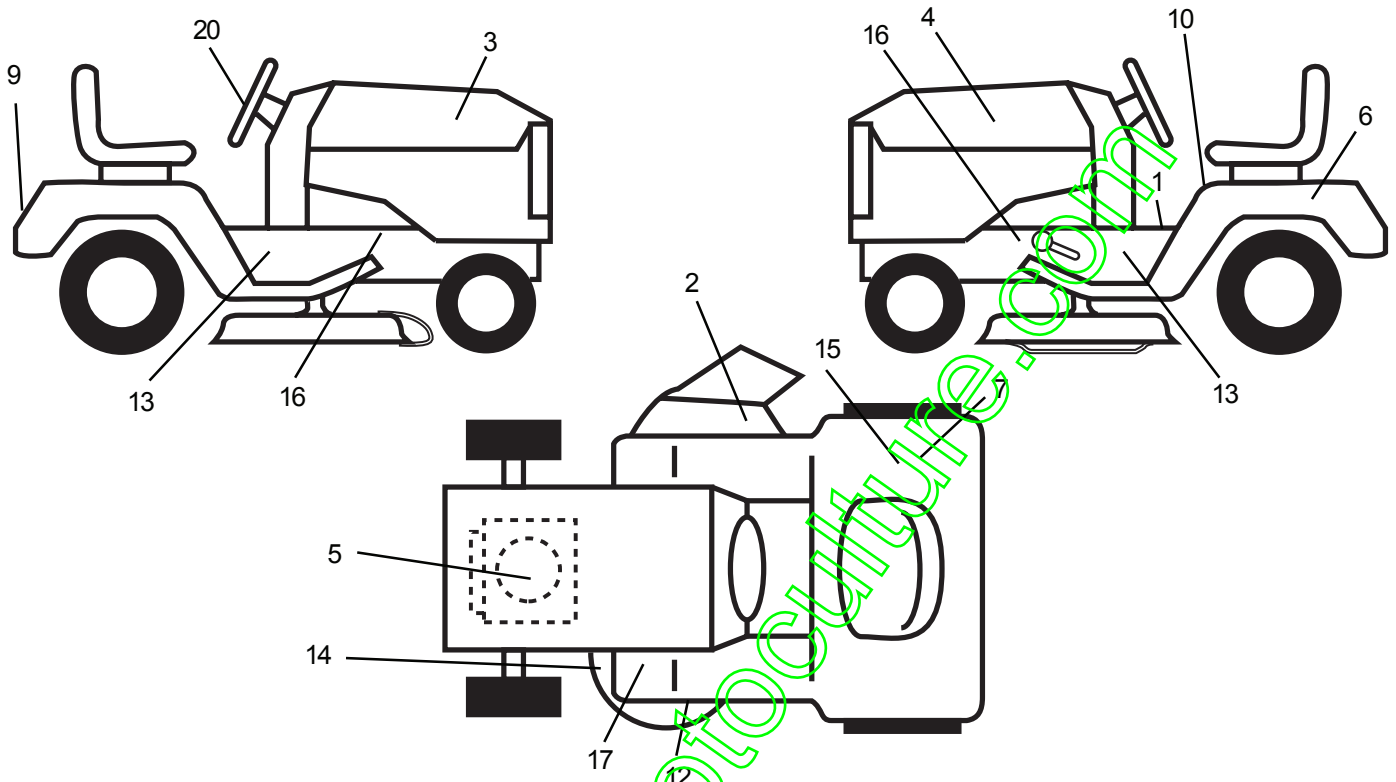

REPAIR PARTS

TRACTOR - - MODEL NO. BL13542ST (BL135T42STB), PRODUCT NO. 954 56 68-43
DECALS

KEY NO.	PART NO.	DESCRIPTION
1	140837	Decal, Saddle Brake Parking
2	145494	Decal, Mower Cut Finger Symbol
3	175948	Decal, Hood Rh
4	175949	Decal, Hood Lh
5	64-1727-29	Decal, Hp Engine
6	145005	Decal, Bat Dan/Poi
7	126187X	Decal, 100 DBA
9	166708	Decal, Fender
10	145498	Decal, Read Owners Manual
12	134999	Decal, Enviro

KEY NO.	PART NO.	DESCRIPTION
13	157624	Decal, Chassis
14	160396	Decal, V-belt Schematic
15	145437	Decal, Europe Stand CE
16	159736	Decal Chassis Hot Muffler
17	159737	Decal Brake/Clutch Symbol
20	166285	Decal, Ins Strg Whl
--	138311	Decal, Lift Handle
--	162598	Decal, Drawerbar Load Limit
--	176048	Manual Oper Euro