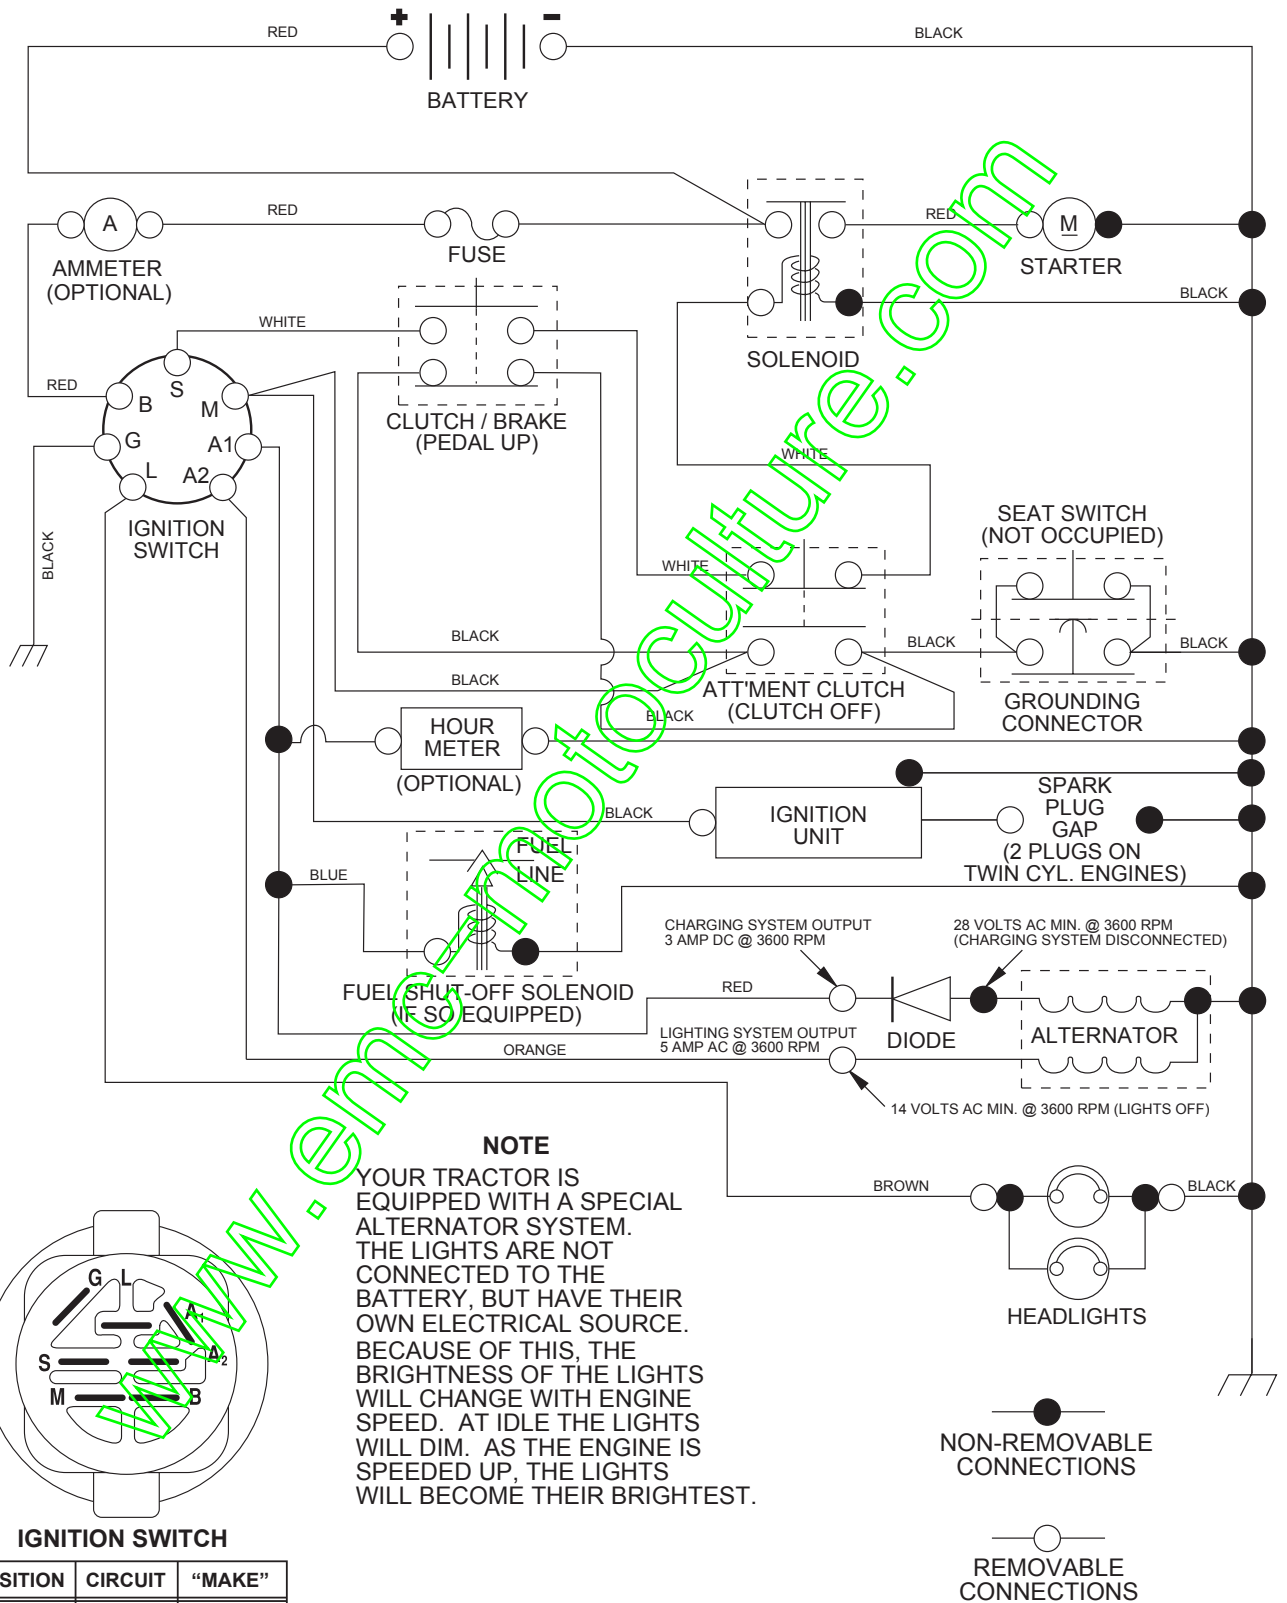

TRACTOR - - MODEL NO. BL13542ST (BL135T42STB), PRODUCT NO. 954 56 68-43 SCHEMATIC