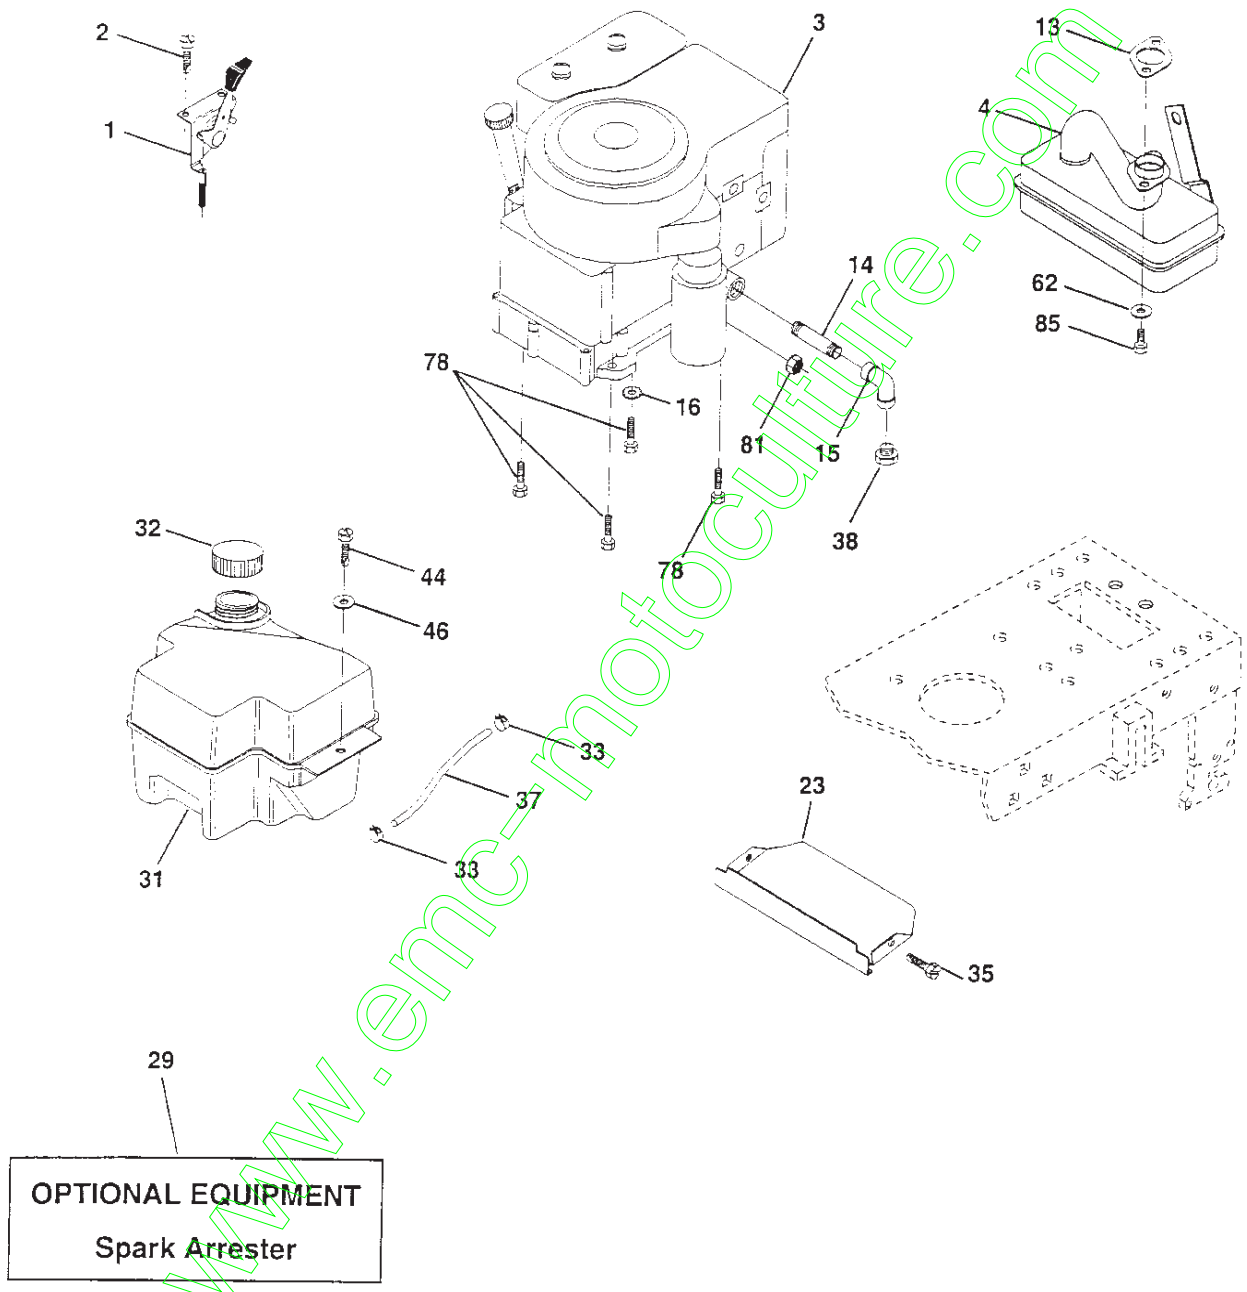

WHEELS & TIRES

KEY NO.	PART NO.	DESCRIPTION
1	532059192	Cap Value Tire
2	532065139	Stem Value
3	532106222	Tire F Ts 15 X 6 0 - 6 Service
4	532059904	Tube inner Front #35060
5	532125121	Rim Asm 6"front Service
6	532124957	Fitting Grease
7	532124959	Bearing Flange
8	532125122	Rim Asm 8"rear Service
9	532138468	Tire R Ts 20 x 8-8 Service
10	532124926	Tube Rear 9 5 X 8 Service
11	532104757	Cap Axle Blk 1 50 X 1 00
--	144334	Sealant, Tire (10 oz. tube)

NOTE: All component dimensions given in U.S. inches
1 inch = 25.4 mm

REPAIR PARTS

TRACTOR- -MODEL NO. BL1436RBH (BL1436RBHA), PRODUCT NO. 954 21 00-20
SEAT ASSEMBLY

KEY NO.	PART NO.	DESCRIPTION
1	532140117	Seat
2	532140551	Bracket Pnt Pivot Seat (blk)
5	532145006	Clip Push/In Hinged
7	532124181	Spring Seat Cprsn 2 250 Blk Zi
8	817490616	Screw Thdrol 3/8-16 X 1 Ty-tt
9	819131614	Washer 13/32 X 1 X 14 Ga
10	532155925	Pan Pnt Seat (blk)
11	532166369	Knob Seat Adj. Wingnut
12	532121246	Bracket Pnt Mounting Switch

KEY NO.	PART NO.	DESCRIPTION
13	532121248	Bushing Snap Blk Nyl 50 Id
14	872050412	Bolt Rdhd Sht Nk 1/4-20x1-1/2
15	532134300	Spacer Split 28 X 96 Zinc
16	532121250	Spring Cprsn 1 27 Blk Pnt
17	532123976	Nut Lock 1/4 Lge Flg Gr 5 Zinc
21	532153236	Bolt Shoulder 5/16-18 Unc-2A
22	873800500	Nut Hex Lock w/Ins 5/16-18
24	819171912	Washer 17/32 X 1-3/16 X 12 Ga.
25	532127018	Bolt Shoulder 5/16-18 X 62

NOTE: All component dimensions given in U.S. inches.
1 inch = 25.4 mm

REPAIR PARTS

TRACTOR- -MODEL NO. BL1436RBH (BL1436RBHA), PRODUCT NO. 954 21 00-20
ENGINE

REPAIR PARTS

TRACTOR- -MODEL NO. BL1436RBH (BL1436RBHA), PRODUCT NO. 954 21 00-2C
ENGINE