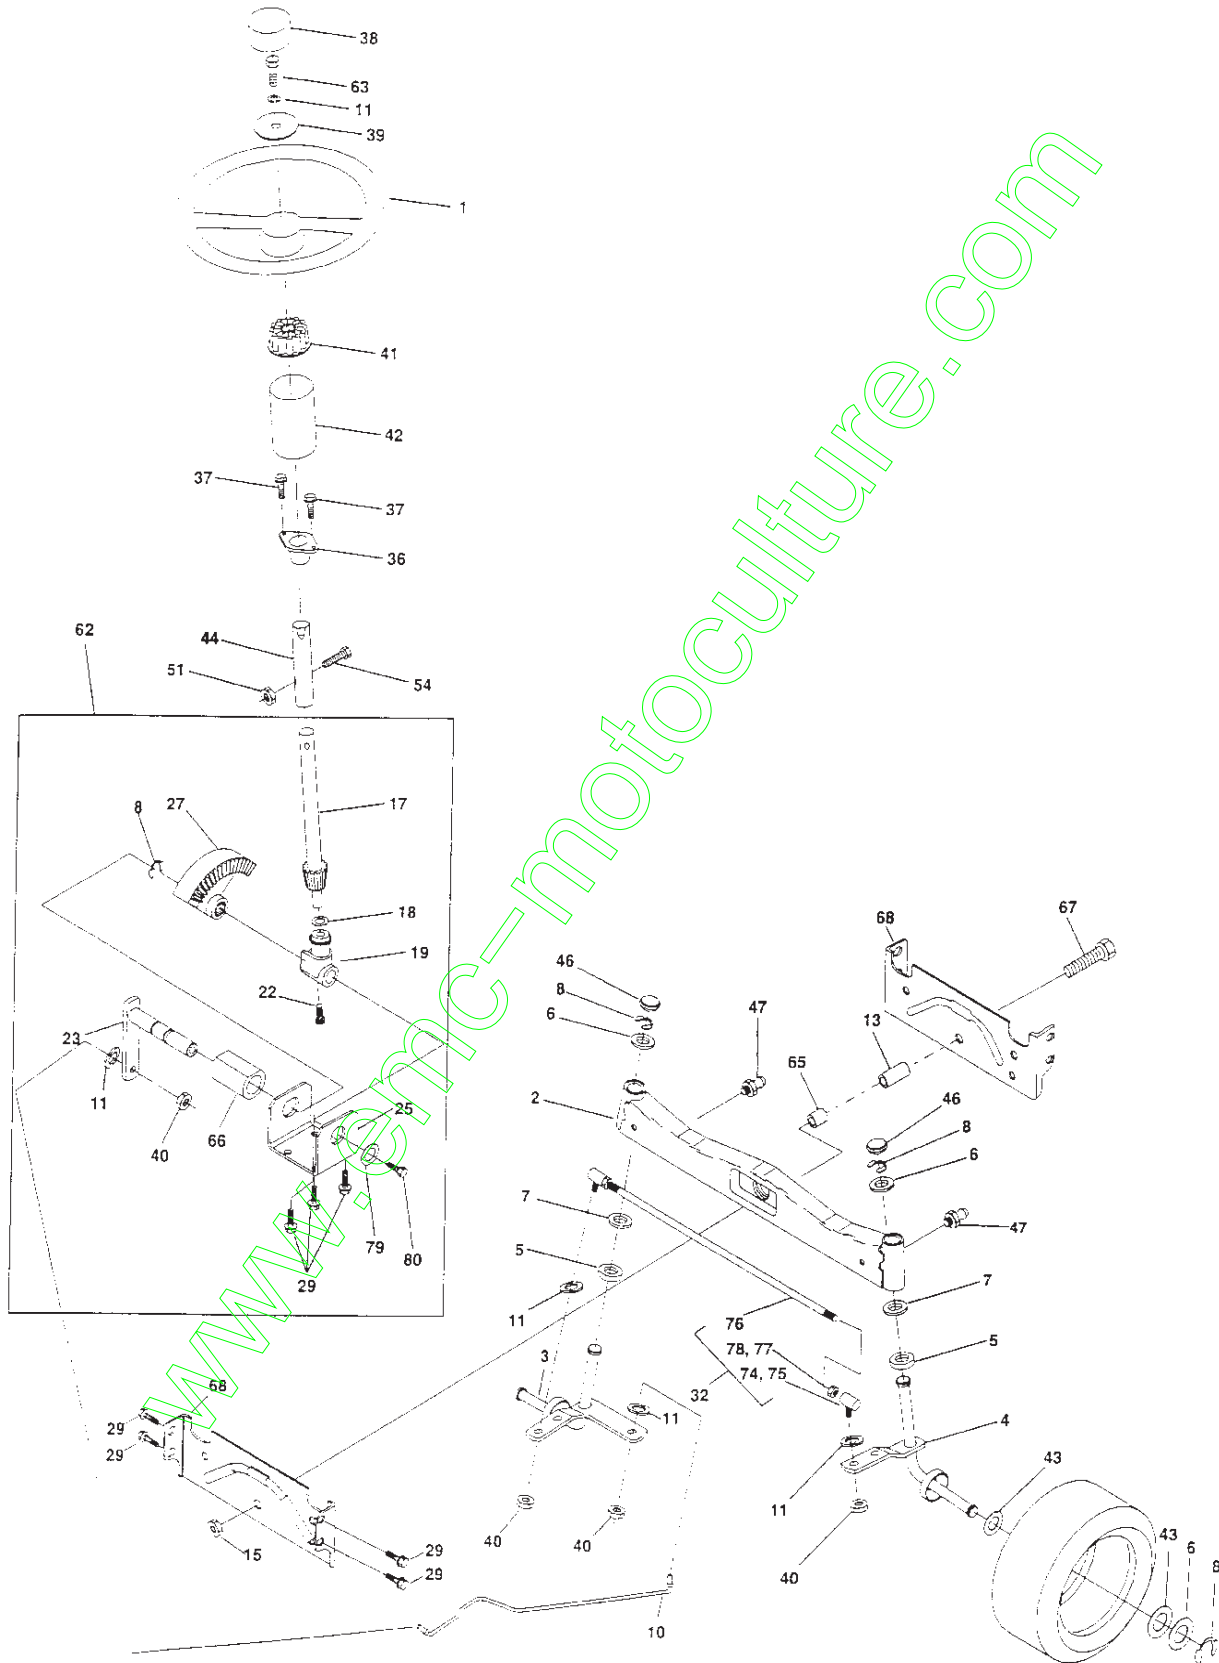

REPAIR PARTS

TRACTOR- -MODEL NO. BL1436RBH (BL1436RBHA), PRODUCT NO. 954 21 00-20
STEERING ASSEMBLY

REPAIR PARTS

TRACTOR- -MODEL NO. BL1436RBH (BL1436RBHA), PRODUCT NO. 954 21 00-20
STEERING ASSEMBLY

KEY NO.	PART NO.	DESCRIPTION
1	532139768	Steering Wheel
2	532137094	Front Axle Assembly
3	532157479	Spindle Assembly, L.H.
4	532157478	Spindle Assembly, R.H.
5	532124931	Bearing, Race, Thrust, Hardened
6	532121748	Washer 25/32 x 1-5/8 x 16 Gauge
7	819272016	Washer 27/32 x 1-1/4 x 16 Gauge
8	812000029	Ring, Klip
10	532154432	Link, Drag
11	810040600	Washer, Lock
13	532167118	Spacer Axle
15	873901000	Nut, Lock, Flange 5/8-11 UNC
17	532156546	Shaft Assembly, Steering
18	532057079	Washer, Thrust .515 x .750 x .033
19	532160395	Support, Shaft
22	532165857	Screw Hex Wshhd Torx
23	532165851	Pittman Shaft Assembly
25	532154406	Bracket, Steering
27	532136874	Gear, Sector
29	817490612	Screw, Thd., Roll. 3/8-16 x 3/4
32	532137347	Rod, Tie
36	532155099	Bushing, Steering
37	532152927	Screw TT #10-32 x 5 x 3/8 Flange
38	532140175	Cap Wheel Steer
39	819133808	Washer 13/32 x 2-3/8 x 8 Gauge
40	532124701	Nut Lock Center 3/8-24 Unf
41	532100711	Adaptor, Steering Wheel
42	532145054	Boot, Steering Dash P/L Mtl
43	532121749	Washer 25/32 x 1-1/4 x 16 Gauge
44	532153720	Extension Steering Non-Adjust
46	532121232	Cap, Spindle
47	532124836	Fitting, Grease
51	873800500	Nut Lock Hx W/Ins 5/16-18 UNC
54	874780520	Bolt Fin Hex 5/16-18 UNC x 1-1/4
62	532167902	Kit, Steering Assembly, Service
63	874780616	Bolt Fin Hex 3/8-16 unc. x 1 Gr. 5
65	532154780	Spacer Axle
66	532154404	Bearing Arm Pittman
67	874781044	Bolt Fin Hex 5/8-11unc x 2-3/4
68	532154429	Brace Axle
74	532109850	Joint Asm Ball Rh Service
75	532109851	Joint Asm Ball Lh Service
76	532137156	Rod Tie Ball J Adj. VGT Service
77	873700600	Nut Hex Jam 3/8-24 Unf Lh
78	873360600	Nut Hex Jam 3/8-24
79	819132012	Washer 13/32 x 1-1/4 x 12 Ga
80	874950612	Bolt Hex Nylon 3/8-16 x 3/4

NOTE: All component dimensions given in U.S. inches.
1 inch = 25.4 mm.