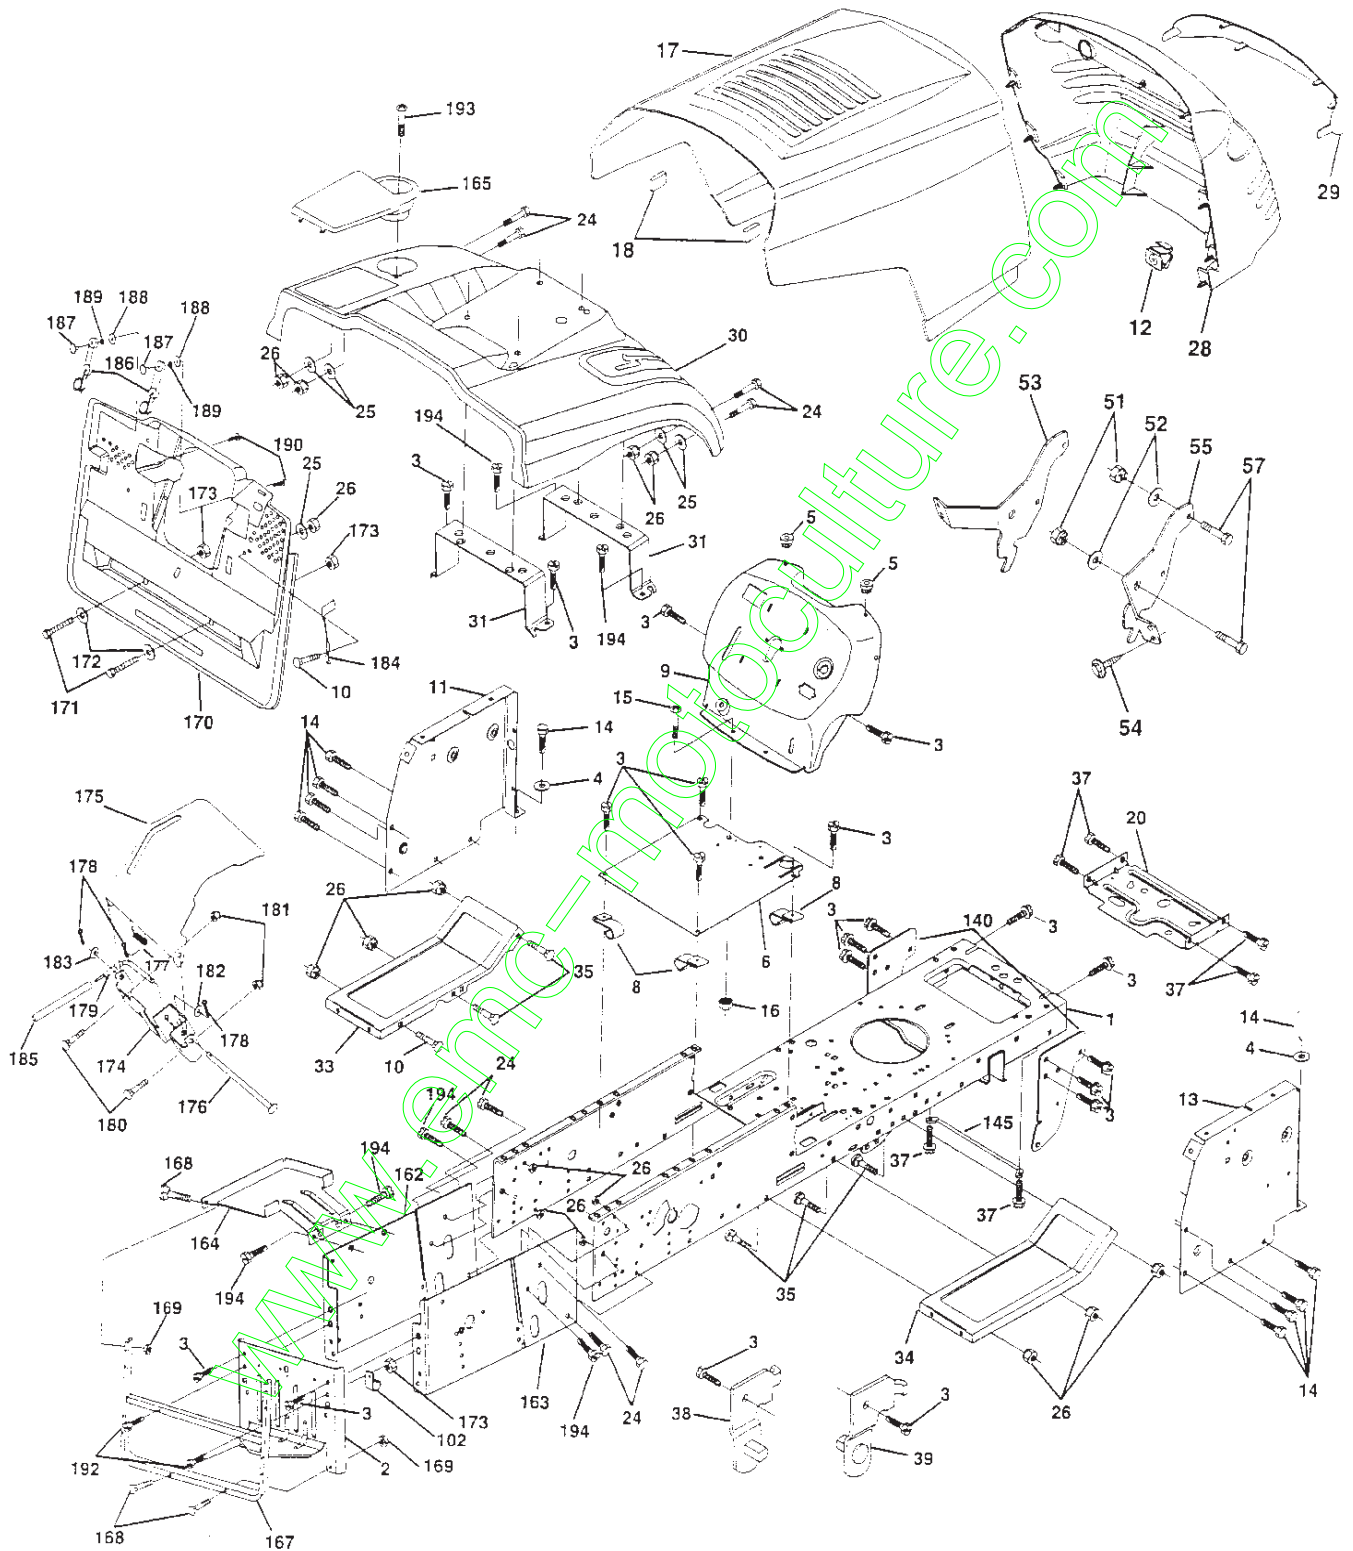

ILLUSTRATED PARTS BREAKDOWN

BERNARD

14 HP 36" MOWER DECK

LAWN TRACTOR

MODEL NUMBER BL1436RBH (BL1436RBHA)

PRODUCT NUMBER 954-21 00-20

www.emc-motoculture.com

REPAIR PARTS

TRACTOR- -MODEL NO. BL1436RBH (BL1436RBHA), PRODUCT NO. 954 21 00-2
ELECTRICAL

REPAIR PARTS

TRACTOR- -MODEL NO. BL1436RBH (BL1436RBHA), PRODUCT NO. 954 21 00-2
ELECTRICAL

KEY NO.	PART NO.	DESCRIPTION
1	532144925	Battery 12 Volt 25 AMP Wet
2	874760412	Bolt Hex Hd 1/4-20 Unc X 3/4
16	532153664	Switch Interlock Push-In
19	810090400	Washer Lock 1/4
20	873350400	Nut Jam Hex 1/4-20 Unc
21	532166181	Harness Asm Light W/4152J
22	532004152	Bulb Light #1156
24	532108423	Cable Starter 6Ga 16" Red
25	532165987	Cable Battery Crd 56" Red
26	532166180	Fuse 15 Amp
27	873510400	Nut Keps Hex 1/4-20 Unc
28	532127725	Cable Ground 6Ga 18" Black
29	532160784	Switch Plunger Normal Op Olive
30	532140301	Switch Ignition 4Pos W/Lights
31	532124211	Nut Ignition #125
32	532141226	Cover Switch Ignition #121
33	532122147	Key Ign Molded Indak
40	532166158	Harness Ign Crd Elect
41	871110408	Bolt Flk Fin Hex 1/4-20 Unc X 1/2
42	532131563	Cover Terminal Red
43	532145673	Solenoid
44	873640400	Nut Keps Blk Hex 1/4-20 Unc
48	532140844	Adapter Ammeter Rectangular
50	532154959	Switch PTO 3PDT Black Delta 96
51	532140405	Ring Retainer PTO
58	532165943	Buzzer Crd
59	532166299	Switch FBI CRD
65	817211008	Screw Slftp #10-16 x 1/2 Ty-Ab
66	817490608	Screw Thdrol 3/8-16 x 1/2 Ty-Tt
70	532166668	Harness Engine B&S Reg W/AFTSO
80	532146685	Harness Clutch EVX
81	532109748	Relay Asm

NOTE: All component dimensions given in U.S. inches.
1 inch = 25.4 mm.

REPAIR PARTS

TRACTOR- -MODEL NO. BL1436RBH (BL1436RBHA), PRODUCT NO. 954 21 00-2
CHASSIS AND ENCLOSURES

REPAIR PARTS

TRACTOR- -MODEL NO. BL1436RBH (BL1436RBHA), PRODUCT NO. 954 21 00-2
CHASSIS AND ENCLOSURES