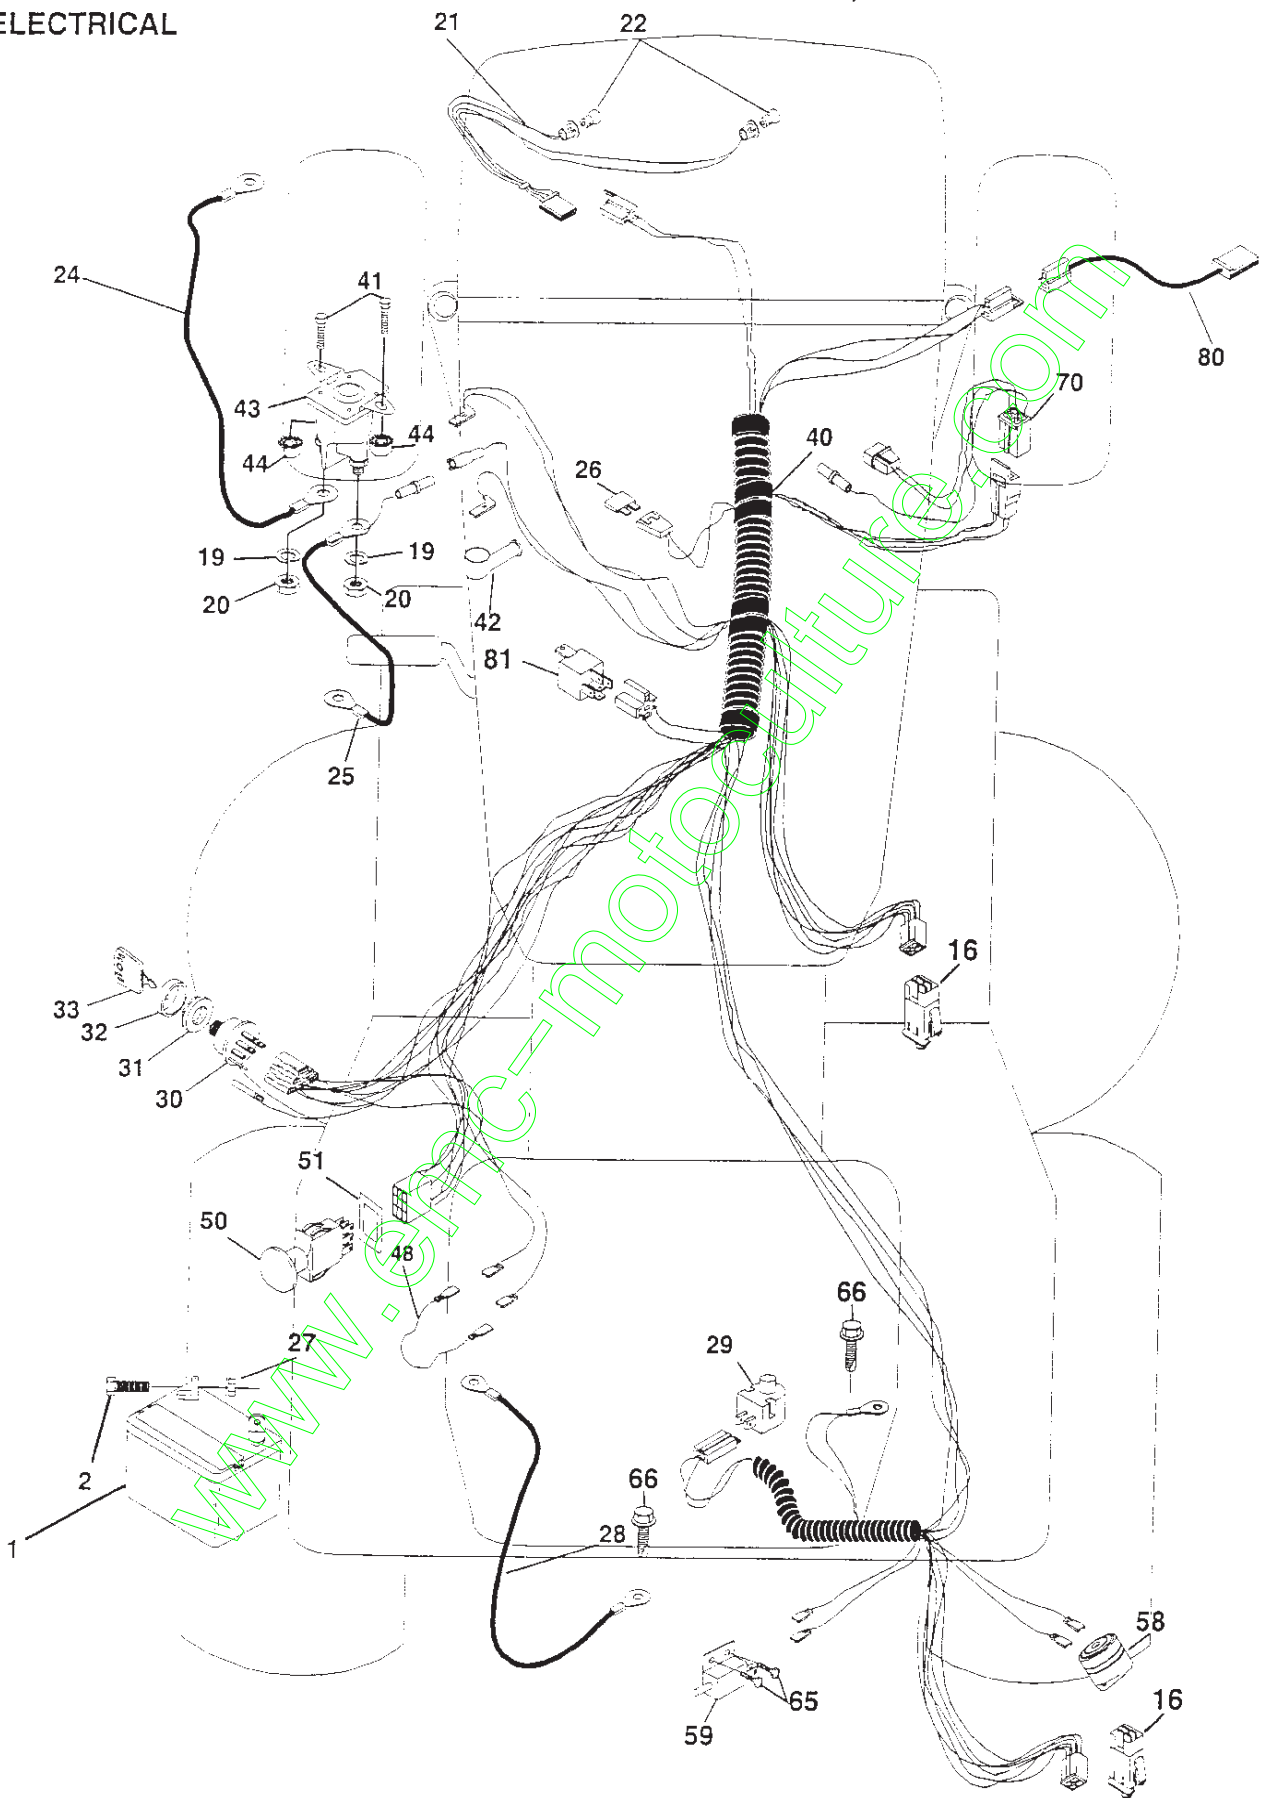

ILLUSTRATED PARTS BREAKDOWN

BERNARD

14 HP 36" MOWER DECK

LAWN TRACTOR

MODEL NUMBER BL1436RBH (BL1436RBHA)

PRODUCT NUMBER 954-21 00-20

www.emc-motoculture.com

REPAIR PARTS

TRACTOR- -MODEL NO. BL1436RBH (BL1436RBHA), PRODUCT NO. 954 21 00-2
ELECTRICAL

REPAIR PARTS

TRACTOR- -MODEL NO. BL1436RBH (BL1436RBHA), PRODUCT NO. 954 21 00-2
ELECTRICAL

KEY NO.	PART NO.	DESCRIPTION
1	532144925	Battery 12 Volt 25 AMP Wet
2	874760412	Bolt Hex Hd 1/4-20 Unc X 3/4
16	532153664	Switch Interlock Push-In
19	810090400	Washer Lock 1/4
20	873350400	Nut Jam Hex 1/4-20 Unc
21	532166181	Harness Asm Light W/4152J
22	532004152	Bulb Light #1156
24	532108423	Cable Starter 6Ga 16" Red
25	532165987	Cable Battery Crd 56" Red
26	532166180	Fuse 15 Amp
27	873510400	Nut Keps Hex 1/4-20 Unc
28	532127725	Cable Ground 6Ga 18" Black
29	532160784	Switch Plunger Normal Op Olive
30	532140301	Switch Ignition 4Pos W/Lights
31	532124211	Nut Ignition #125
32	532141226	Cover Switch Ignition #121
33	532122147	Key Ign Molded Indak
40	532166158	Harness Ign Crd Elect
41	871110408	Bolt Flk Fin Hex 1/4-20 Unc X 1/2
42	532131563	Cover Terminal Red
43	532145673	Solenoid
44	873640400	Nut Keps Blk Hex 1/4-20 Unc
48	532140844	Adapter Ammeter Rectangular
50	532154959	Switch PTO 3PDT Black Delta 96
51	532140405	Ring Retainer PTO
58	532165943	Buzzer Crd
59	532166299	Switch FBI CRD
65	817211008	Screw Slftp #10-16 x 1/2 Ty-Ab
66	817490608	Screw Thdrol 3/8-16 x 1/2 Ty-Tt
70	532166668	Harness Engine B&S Reg W/AFTSO
80	532146685	Harness Clutch EVX
81	532109748	Relay Asm

WHEELS & TIRES

KEY NO.	PART NO.	DESCRIPTION
1	532059192	Cap Value Tire
2	532065139	Stem Value
3	532106222	Tire F Ts 15 X 6 0 - 6 Service
4	532059904	Tube inner Front #35060
5	532125121	Rim Asm 6"front Service
6	532124957	Fitting Grease
7	532124959	Bearing Flange
8	532125122	Rim Asm 8"rear Service
9	532138468	Tire R Ts 20 x 8-8 Service
10	532124926	Tube Rear 9 5 X 8 Service
11	532104757	Cap Axle Blk 1 50 X 1 00
--	144334	Sealant, Tire (10 oz. tube)