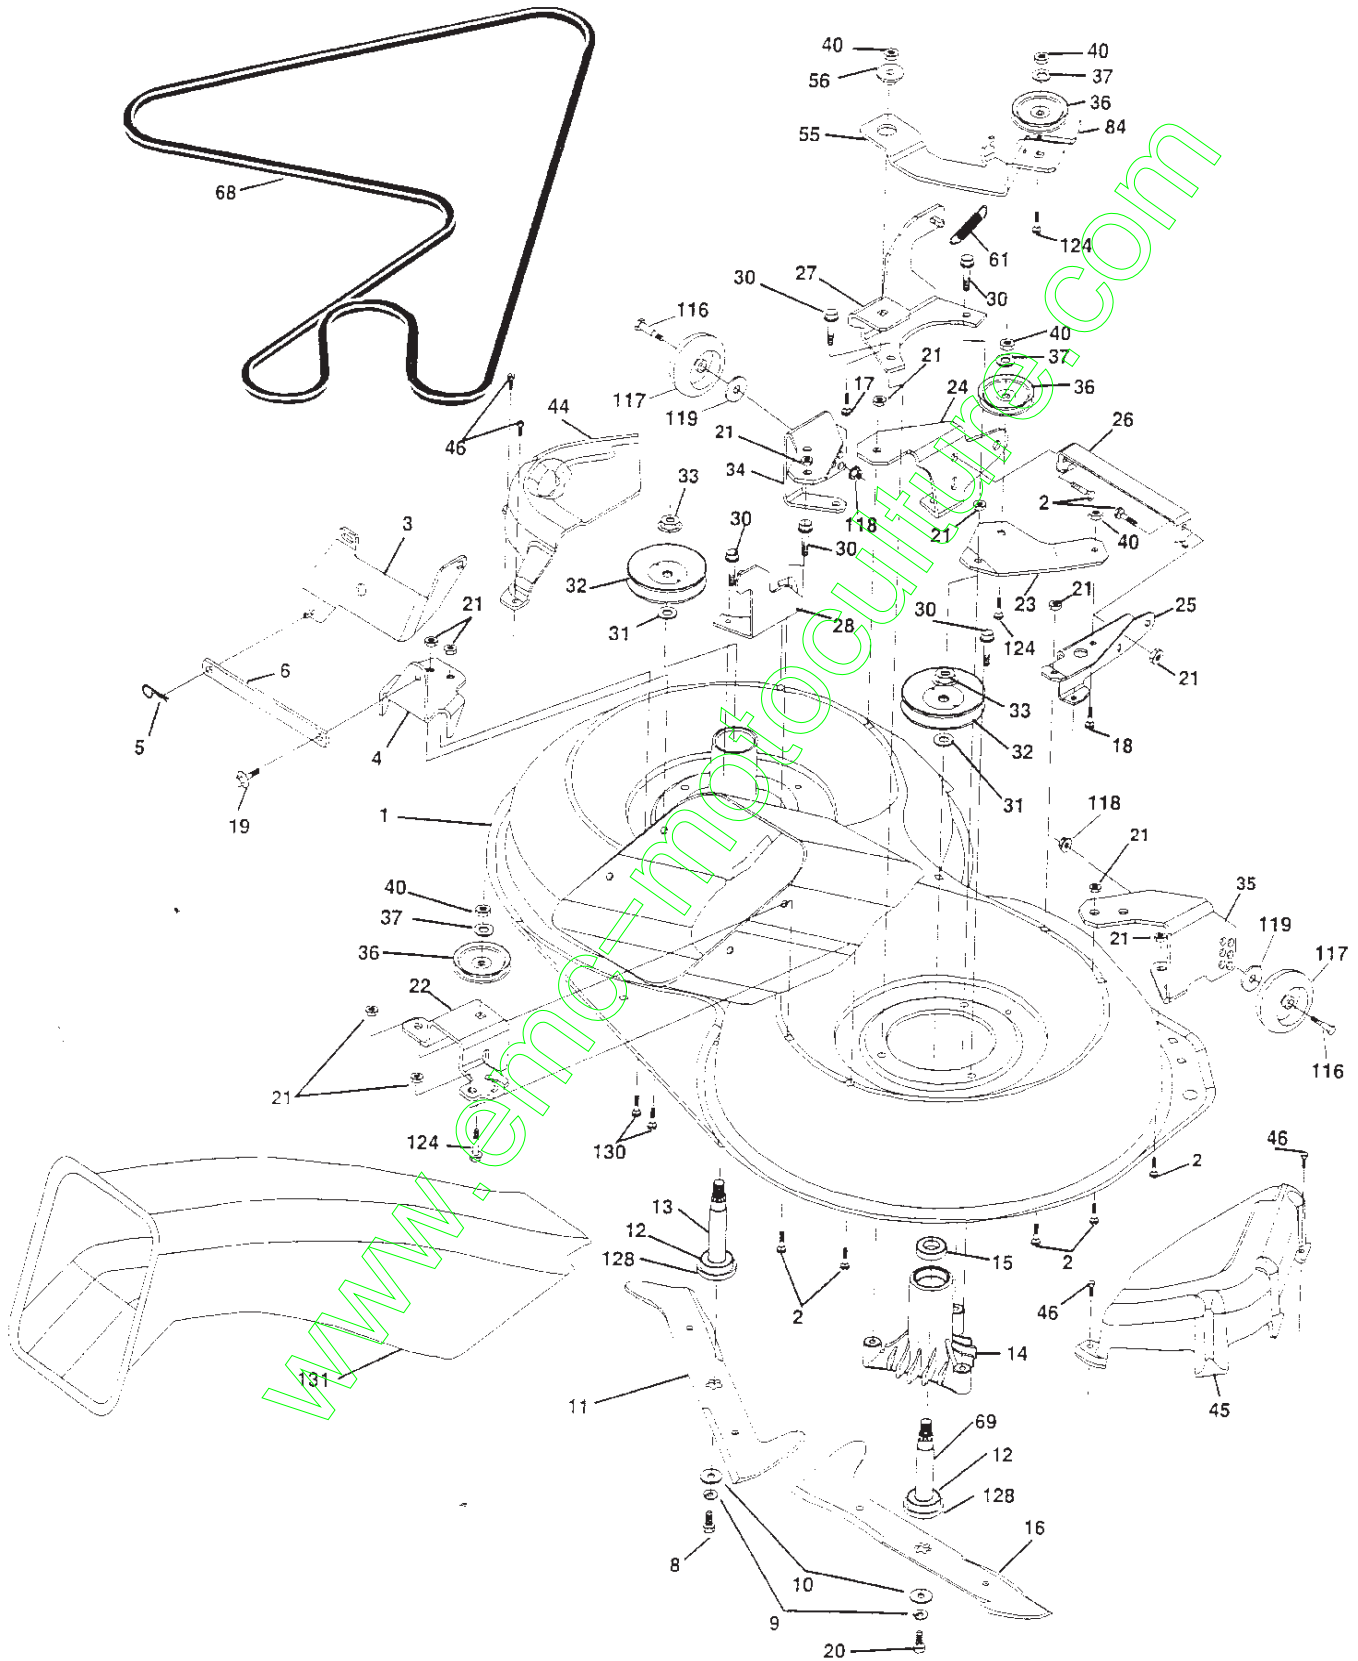

REPAIR PARTS

TRACTOR- -MODEL NO. BL1436RBH (BL1436RBHA), PRODUCT NO. 954 21 00-20
MOWER

REPAIR PARTS

TRACTOR- -MODEL NO. BL1436RBH (BL1436RBHA), PRODUCT NO. 954 21 00-2C
MOWER

KEY NO.	PART NO.	DESCRIPTION	KEY NO.	PART NO.	DESCRIPTION
1	532165552	Housing Asm. Mower 92 CRD	33	532137266	Nut Flg Top Lock Cntr B 9/16
2	872140506	Bolt Rdhd Sqnk 5/16-18 Unc x 3/4	34	532165239	Bracket Gauge Wheel Lf 92 CRD
3	532165569	Bracket Asm. S-Bar Chass 92 CRD	35	532165238	Bracket Gauge Wheel Rf 92 CRD
4	532165558	Bracket Bar Sway Deck 92 CRD	36	532146763	Pulley Idler V-Groove Dim 4.25
5	532124670	Retainer Spring	37	819131316	Washer 11/32 x 13/16 x 16 Ga
6	532165557	Bar Sway 92 CRD	40	873680600	Nut Crownlock 3/8-16 Unc
8	532850857	Bolt 3/8-24 x 1.25 Gr8 Patched	44	532165724	Cover Mandrel Lh 92 CRD
9	810030600	Washer Lock Hvy 3/8 Unplated	45	532165556	Cover Mandrel Rh 92 CRD
10	532140296	Washer Hard Blade Mower vented	46	532137729	Screw Thd Roll 1/4-20 x 5/8
11	532165560	Blade 3-1 Lh 92 CRD	55	532165445	Arm Idler 92 CRD
12	532129895	Bearing Ball #6204 (Mandrel)	56	532122052	Spacer Retainer PM Mower
13	532137645	Shaft Asm. W/Lower Bearing	61	532165945	Spring Tension Belt
14	532128774	Housing Mandrel Vented (Machd)	68	532165555	Hex-Belt 92 Mower 105AA
15	532110485	Bearing Ball Mandrel	69	532165482	Shaft Asm W/Lwr Brg Rh Thd CRD
16	532165561	Blade 3-1 Rh 92 CRD	84	532156085	Keeper Belt Idler
17	872140610	Bolt Carriage 3/8-16 x 1-1/4	116	532137644	Bolt Shoulder
18	872110608	Bolt Rdhd Sqnk 3/8-16 x 1 Gr5	117	532133957	Wheel Gage Donut Wide
19	532132827	Bolt Shoulder 5/16-18 Thd Form	118	873930600	Nut Centerlock 3/8-16 Unc
20	532165484	Bolt 3/8-24 x 1.25 Gr8 Ptch Lhthd	119	819121414	Washer 3/8 x 7/8 x 14 Ga.
21	873680500	Nut Crown Lock 5/16-18	124	872110612	Bolt Carr Sh 3/8-16 x 1-1/2 Gr5
22	532165243	Bracket Idler Sprt RR 92 CRD	128	532153390	Washer Felt
23	532165446	Bracket Idler Sprt RF 92 CRD	130	872110506	Bolt Rdhdsqnk 5/16-18 Unc x 3/4
24	532165242	Bracket Suspension LF 92 CRD	131	532165661	Chute Bagger CRD 92cm
25	532165244	Bracket Suspension RF 92 CRD	--	532130794	Mandrel Asm Service
26	532165237	Brace Support Susp Frt CRD	--	532165579	Mandrel Asm CRD Lh Threads SVC
27	532165568	Bracket Asm. Susp RR 92 CRD	--	532165578	Deck Mower Complete
28	532165567	Bracket Asm. Susp LR 92 CRD			
30	532157722	Screw Thd Rolling Washer Head			
31	532129963	Washer Spacer Mower Vented			
32	532153531	Mandrel Pulleys 36 & 46			

NOTE: All component dimensions given in U.S. inches
1 inch = 25.4 mm