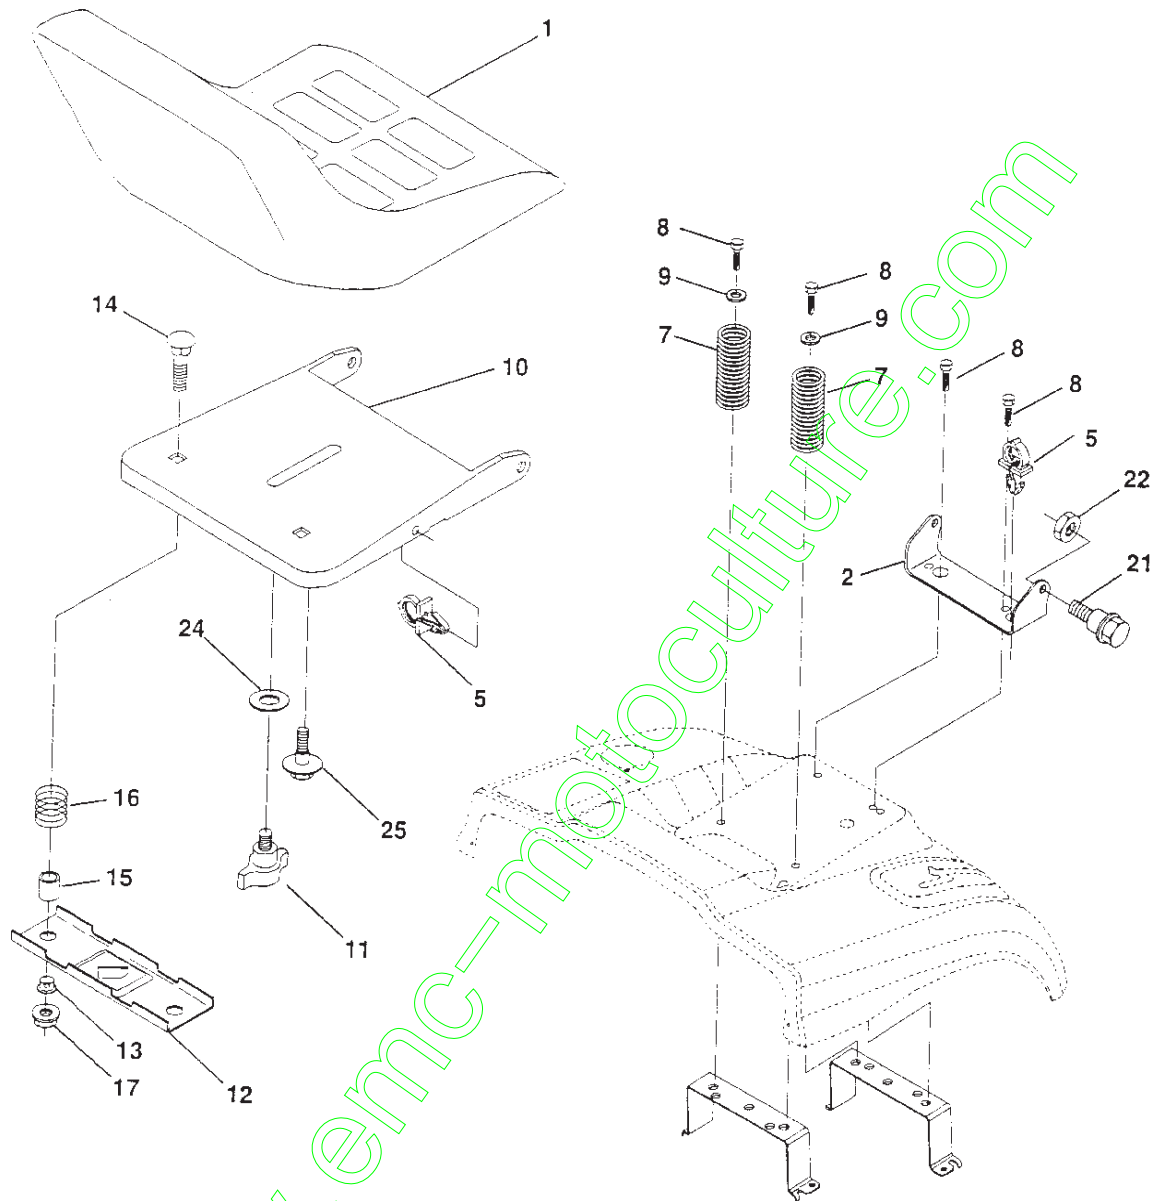

WHEELS & TIRES

KEY NO.	PART NO.	DESCRIPTION
1	532059192	Cap Value Tire
2	532065139	Stem Value
3	532106222	Tire F Ts 15 X 6 0 - 6 Service
4	532059904	Tube inner Front #35060
5	532125121	Rim Asm 6"front Service
6	532124957	Fitting Grease
7	532124959	Bearing Flange
8	532125122	Rim Asm 8"rear Service
9	532138468	Tire R Ts 20 x 8-8 Service
10	532124926	Tube Rear 9 5 X 8 Service
11	532104757	Cap Axle Blk 1 50 X 1 00
--	144334	Sealant, Tire (10 oz. tube)

NOTE: All component dimensions given in U.S. inches
1 inch = 25.4 mm

REPAIR PARTS

TRACTOR- -MODEL NO. BL1436RBH (BL1436RBHA), PRODUCT NO. 954 21 00-20
SEAT ASSEMBLY

KEY NO.	PART NO.	DESCRIPTION
1	532140117	Seat
2	532140551	Bracket Pnt Pivot Seat (blk)
5	532145006	Clip Push/In Hinged
7	532124181	Spring Seat Cprsn 2 250 Blk Zi
8	817490616	Screw Thdrol 3/8-16 X 1 Ty-tt
9	819131614	Washer 13/32 X 1 X 14 Ga
10	532155925	Pan Pnt Seat (blk)
11	532166369	Knob Seat Adj. Wingnut
12	532121246	Bracket Pnt Mounting Switch