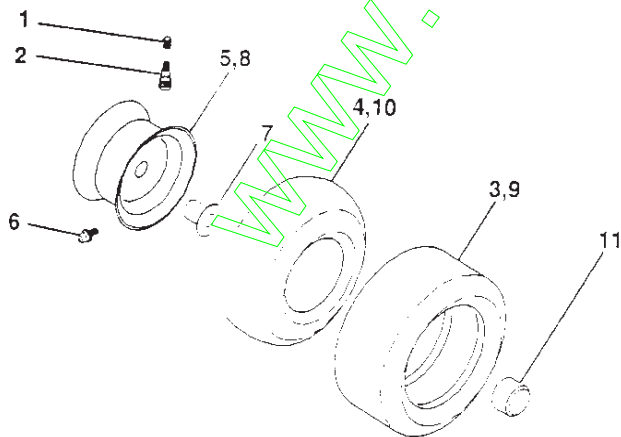

NOTE: All component dimensions given in U.S. inches.
1 inch = 25.4 mm.

REPAIR PARTS

TRACTOR- -MODEL NO. BL1436RBH (BL1436RBHA), PRODUCT NO. 954 21 00-2
DECALS

KEY NO.	PART NO.	DESCRIPTION
1	532145498	Decal Read Owner's Manual Sym
2	532163858	Decal Hp Engine
3	532167103	Decal Hood Rh
4	532167104	Decal Hood Lh
5	532151106	Decal Fender Automatic
6	532126187	Decal 100 DBA
7	532166285	Decal Ins Strg Whl
8	532145437	Decal Europe Stand Ce
9	532166708	Decal Fender Logo
10	532145005	Decal Bat Dan/Poi P/L Sym Wpn
11	532145494	Decal Mower Cut Finger Symbol
12	532159737	Decal Brake/Clutch Symbol Lt
13	532166959	Decal Warn Back Plate CRD

WHEELS & TIRES

KEY NO.	PART NO.	DESCRIPTION
1	532059192	Cap Value Tire
2	532065139	Stem Value
3	532106222	Tire F Ts 15 X 6 0 - 6 Service
4	532059904	Tube inner Front #35060
5	532125121	Rim Asm 6"front Service
6	532124957	Fitting Grease
7	532124959	Bearing Flange
8	532125122	Rim Asm 8"rear Service
9	532138468	Tire R Ts 20 x 8-8 Service
10	532124926	Tube Rear 9 5 X 8 Service
11	532104757	Cap Axle Blk 1 50 X 1 00
--	144334	Sealant, Tire (10 oz. tube)