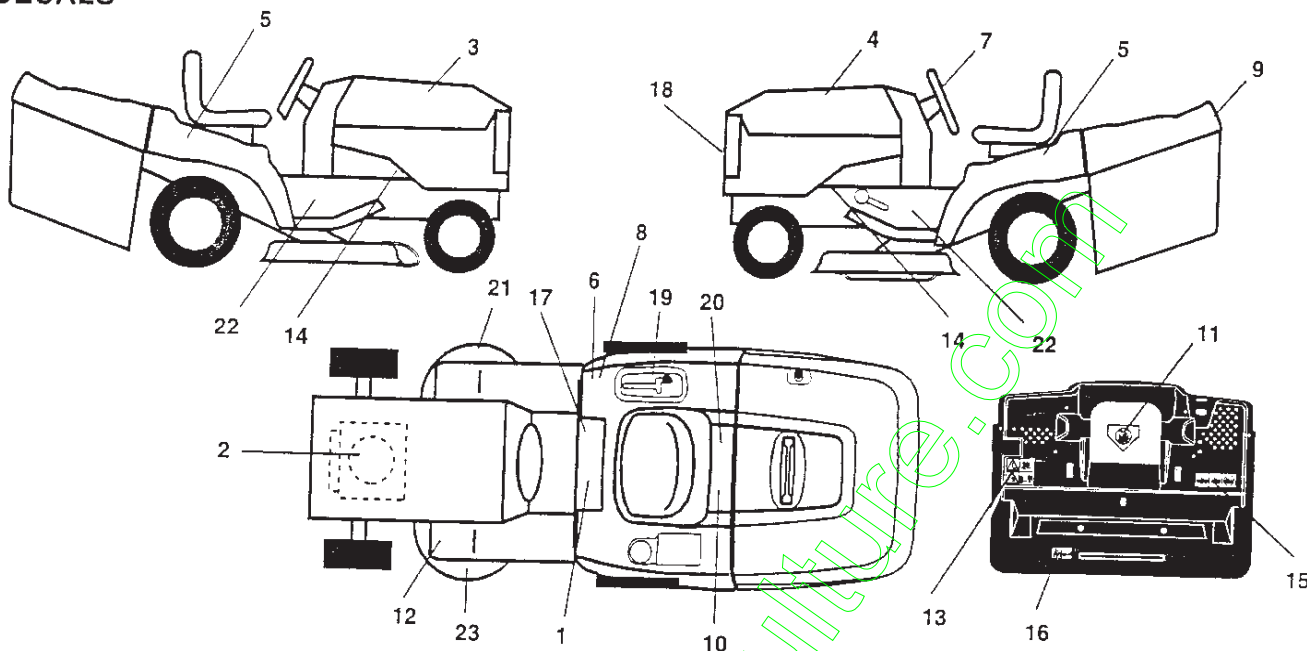

NOTE: All component dimensions given in U.S. inches
1 inch = 25.4 mm

REPAIR PARTS

TRACTOR- -MODEL NO. BL1436RBH (BL1436RBHA), PRODUCT NO. 954 21 00-20
STEERING ASSEMBLY

REPAIR PARTS

TRACTOR- -MODEL NO. BL1436RBH (BL1436RBHA), PRODUCT NO. 954 21 00-20
STEERING ASSEMBLY

NOTE: All component dimensions given in U.S. inches.
1 inch = 25.4 mm.

REPAIR PARTS

TRACTOR- -MODEL NO. BL1436RBH (BL1436RBHA), PRODUCT NO. 954 21 00-2
DECALS

KEY NO.	PART NO.	DESCRIPTION
1	532145498	Decal Read Owner's Manual Sym
2	532163858	Decal Hp Engine
3	532167103	Decal Hood Rh
4	532167104	Decal Hood Lh
5	532151106	Decal Fender Automatic
6	532126187	Decal 100 DBA
7	532166285	Decal Ins Strg Whl
8	532145437	Decal Europe Stand Ce
9	532166708	Decal Fender Logo
10	532145005	Decal Bat Dan/Poi P/L Sym Wpn
11	532145494	Decal Mower Cut Finger Symbol
12	532159737	Decal Brake/Clutch Symbol Lt
13	532166959	Decal Warn Back Plate CRD