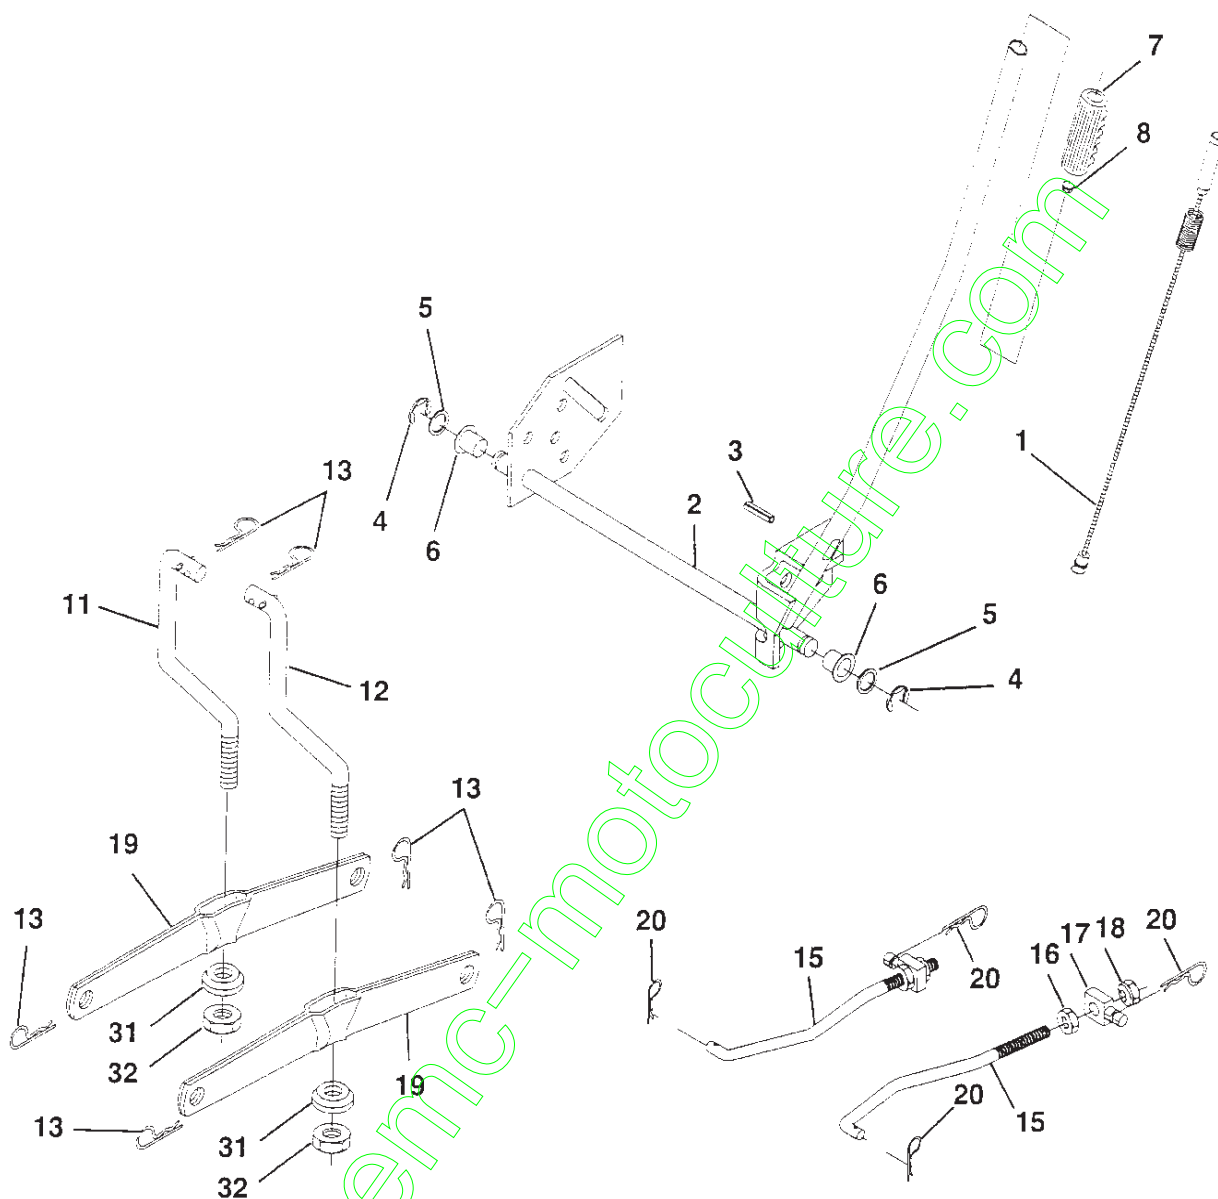

WHEELS & TIRES

KEY NO.	PART NO.	DESCRIPTION
1	532059192	Cap Value Tire
2	532065139	Stem Value
3	532106222	Tire F Ts 15 X 6 0 - 6 Service
4	532059904	Tube inner Front #35060
5	532125121	Rim Asm 6"front Service
6	532124957	Fitting Grease
7	532124959	Bearing Flange
8	532125122	Rim Asm 8"rear Service
9	532138468	Tire R Ts 20 x 8-8 Service
10	532124926	Tube Rear 9 5 X 8 Service
11	532104757	Cap Axle Blk 1 50 X 1 00
--	144334	Sealant, Tire (10 oz. tube)

NOTE: All component dimensions given in U.S. inches.
1 inch = 25.4 mm

REPAIR PARTS

TRACTOR- -MODEL NO. BL1436RBH (BL1436RBHA), PRODUCT NO. 954 21 00-20
ENGINE

REPAIR PARTS

TRACTOR- -MODEL NO. BL1436RBH (BL1436RBHA), PRODUCT NO. 954 21 00-2C
ENGINE

NOTE: All component dimensions given in U.S. inches
1 inch = 25.4 mm

REPAIR PARTS

TRACTOR- -MODEL NO. BL1436RBH (BL1436RBHA), PRODUCT NO. 954 21 00-20
MOWER

REPAIR PARTS

TRACTOR- -MODEL NO. BL1436RBH (BL1436RBHA), PRODUCT NO. 954 21 00-2C
MOWER

NOTE: All component dimensions given in U.S. inches
1 inch = 25.4 mm

REPAIR PARTS

TRACTOR- -MODEL NO. BL1436RBH (BL1436RBHA), PRODUCT NO. 954 21 00-20
MOWER LIFT

KEY NO.	PART NO.	DESCRIPTION
1	532159460	Washer Asm Inner Spring W/ Plunger
2	532159471	Shaft Asm. Lift
3	532105767	Pin Groove
4	812000002	E Ring #5133-62
5	819211621	Washer 21/32 x 1 x 21 Ga.
6	532120183	Bearing Nylon
7	532109413	Grip Handle Bicycle
8	532124526	Button Plunger Black
11	532165829	Link Asm Lift L.H.
12	532165831	Link Asm Lift R.H.