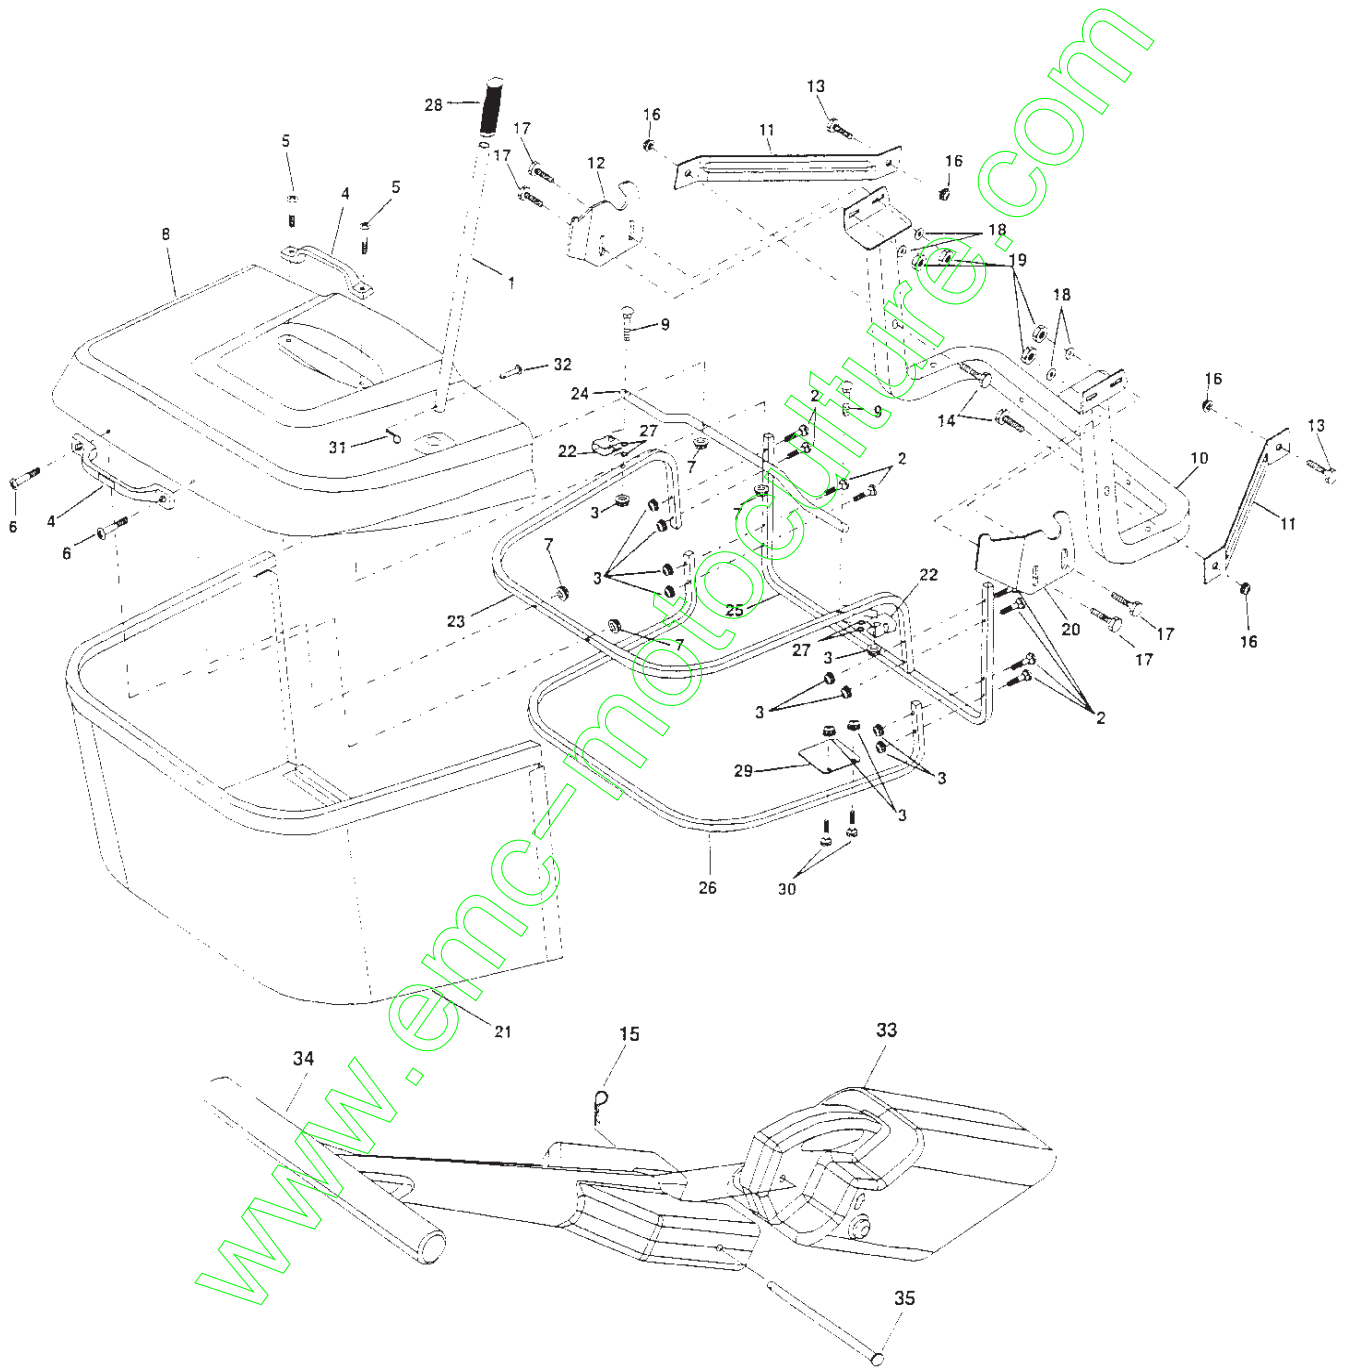

REPAIR PARTS

TRACTOR- -MODEL NO. BL1436RBH (BL1436RBHA), PRODUCT NO. 954 21 00-20
BAGGER

REPAIR PARTS

TRACTOR- -MODEL NO. BL1436RBH (BL1436RBHA), PRODUCT NO. 954 21 00-20
BAGGER

KEY NO.	PART NO.	DESCRIPTION
1	532165249	Tube Handle Bagger CRD
2	872140416	Bolt Carriage 1/4-20 X 2.0 Gr.5
3	532123976	Nut Lock 1/4 Lge Flg Gr. 5 Zinc
4	532165693	Handle Grab Plastic Black
5	874981024	Screw Pan Head #10-24 X 1.50 Blk
6	874981032	Screw Pan Hd
7	873401000	Nut Wiz Lock Hex Serr/Hd 10-24
8	532168792	Cover Bagger Plastic CRD
9	872140418	Bolt Carriage 1/4-20 x 2.25d x Gr.5
10	532165716	Support AsmWldmnt Bagger CRD
11	532165719	Bracket Support Upper Bag CRD
12	532165735	Bracket Pivot Bagger Lh CRD
13	872110606	Bolt Rdhd Sht Sqnk 3/8-16 X 3/4
14	874520640	Bolt Hex 3/16 X 2-1/2
15	532124670	Retainer Spring
16	873900600	Nut Lock Flg 3/8-16 Unc
17	872140506	Bolt Rdhd Sht Sqnk 5/16 -18 Unc X 3/4
18	819112016	Washer 11/32 X 1.25 X 16 Ga.
19	873800500	Nut Lock Hex W/Ins 5/16-18 Unc Pl
20	532165736	Bracket Pivot Bagger RH CRD
21	532165780	Bag Asm CRD
22	532165781	Bracket Side Bagger CRD
23	532165782	Tube Upper Bagger CRD
24	532165783	Tube Pivot Bagger CRD
25	532165784	Tube Front Bagger CRD
26	532165785	Tube Lower Bagger CRD
27	532165786	Grommet Extruded Cut1/8
28	532165787	Grip Handle Black
29	532165839	Plate Stop Bagger handle CRD
30	872140410	Bolt Carriage 1/4-20 x 1 Gr.5
31	532124788	Retainer Spring 1" Zinc/Cad
32	532126875	Rivet Rd Hd Drilled 3/8 Dia
33	532165571	Plug Mulcher 92 CRD
34	532165570	Handle Mulcher 92 CRD
35	532165572	Pin Mulcher 92 CRD

NOTE: All component dimensions given in U.S. inches
1 inch = 25.4 mm