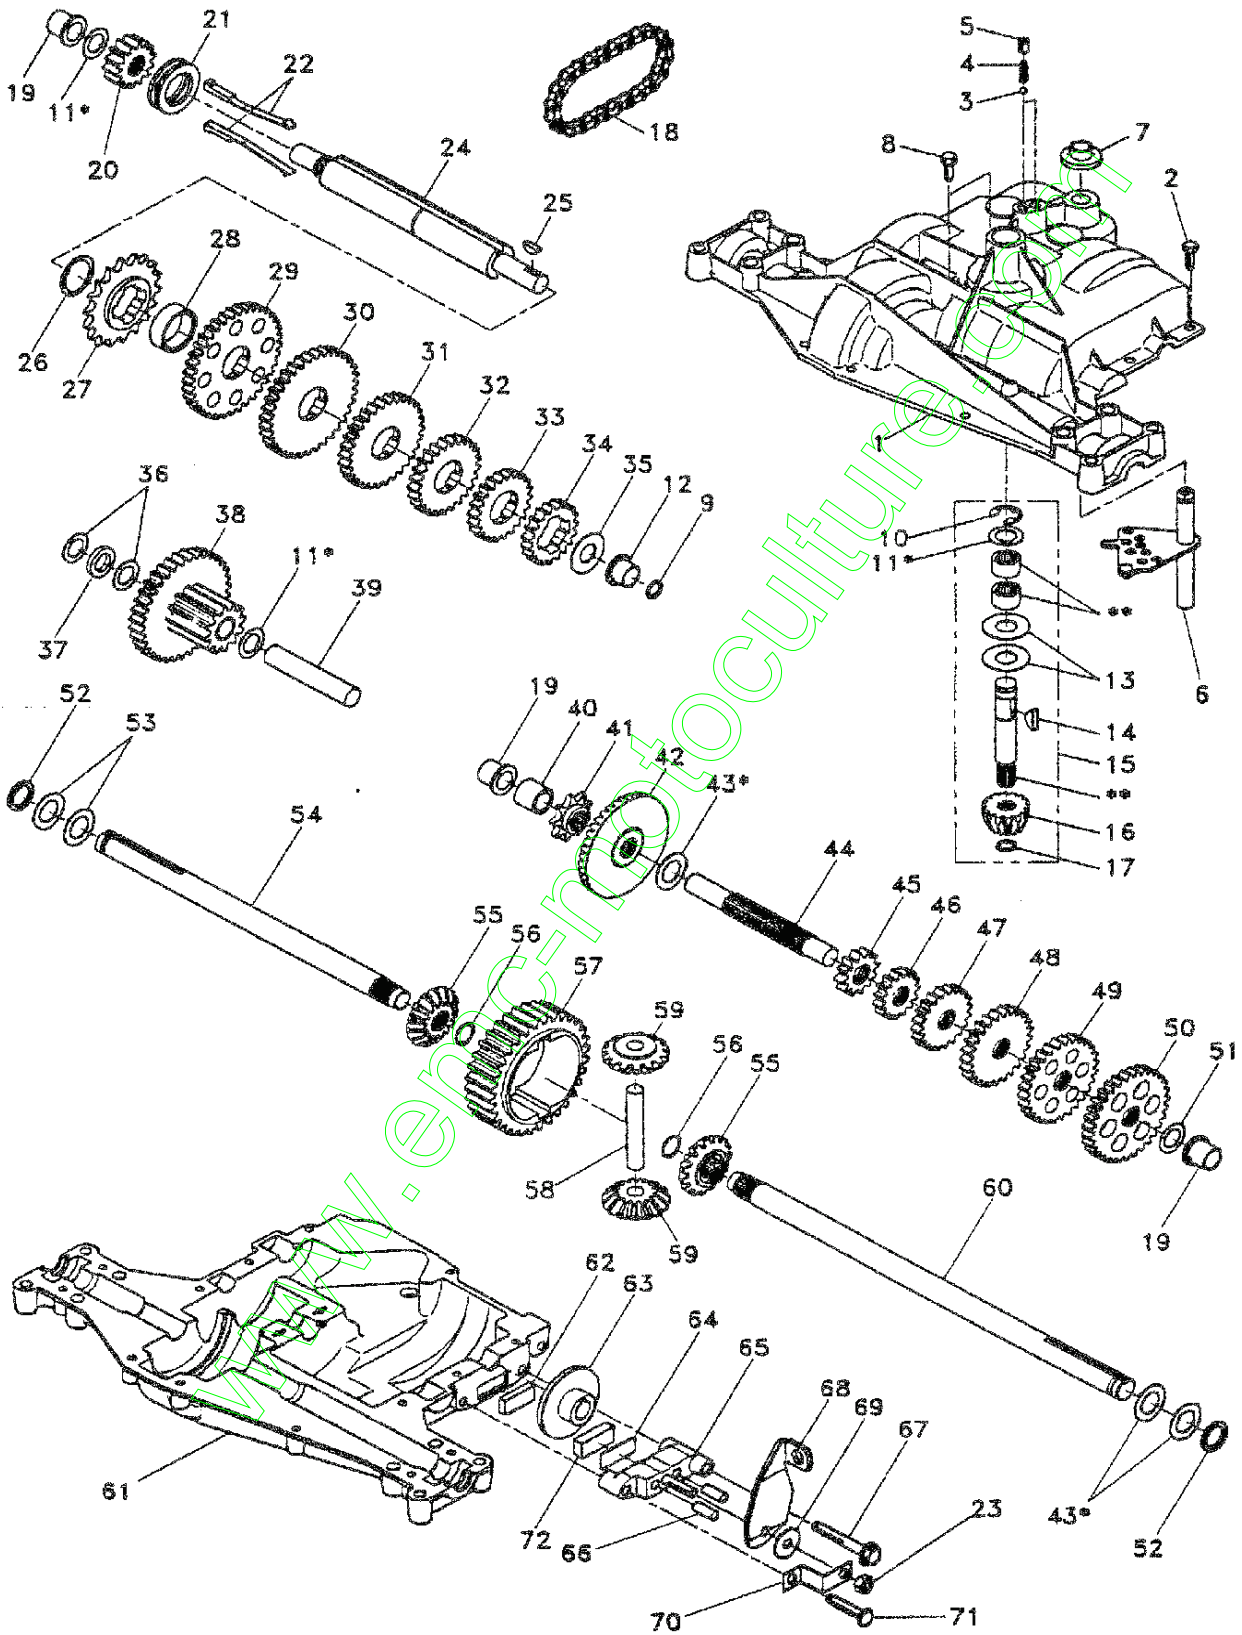

REPAIR PARTS

14 HP 42" TRACTOR -- MODEL NO. BL142LTA, PRODUCT NO. 954 00 24-61
DANA TRANSAXLE - MODEL NUMBER 4360-79

REPAIR PARTS

14 HP 42" TRACTOR - - MODEL NO. BL142LTA, PRODUCT NO. 954 00 24-61
DANA TRANSAXLE - MODEL NUMBER 4360-79

KEY PART NO. NO.	DESCRIPTION	KEY PART NO. NO.	DESCRIPTION
1	532142671 Housing, Upper	41	532105928 Sprocket, 9 Teeth
2	532002274 Screw, Self-Tapping, Large 1/4-20 x .734	42	532110084 Gear, Bevel, 42 Teeth
3	532134400 Ball, Detent	43	532134394 * Assembly, Kit, Shim .750 Shaft
4	532105904 Spring, Detent	44	532120473 Shaft, Drive
5	532105905 Screw, Set	45	532142678 Gear, Spur, 12 Teeth
6	532138235 Kit, Shifter Assembly	46	532142679 Gear, Spur, 15 Teeth
7	532134399 Boot, Shifter	47	532120407 Gear, Spur, 20 Teeth
8	532134791 Screw, Self-Tapping, with Sealer	48	532106589 Gear, Spur, 25 Teeth
9	532138241 Square Ring	49	532120408 Gear, Spur, 28 Teeth
10	532142672 Ring, Retaining	50	532105937 Gear, Spur, 31 Teeth
11	532134793 * Assembly, Kit, Shim .625 Shaft	51	532002226 Washer, Plain .632 x 1.00 x .060
12	532142673 Bearing, Flange	52	532134401 Washer, Neoprene
13	532120415 Washer, Plain .632 x 1.38 x .046	53	532002264 Washer, Plain .758 x 1.25 x .031
14	532142674 Key, Woodruff, #9	54	532120474 Axle, L.H.
15	532138234 Assembly, Kit, Input Shaft	55	532110081 Gear, Miter, 15 Teeth
16	532110078 Pinion, Bevel, 14 Teeth	56	532105941 Ring, Retaining
17	532105909 Ring, Retaining	57	532110071 Gear, Spur, 32 Teeth
18	532105910 Chain, 24 Pitches	58	532120952 Shaft, Cross
19	532105911 Bearing, Flange	59	532110082 Gear, Miter, 15 Teeth
20	532142675 Gear, Spur, 14 Teeth	60	532123908 Axle, R.H.
21	532138246 Collar, Clutch	61	532142680 Housing, Lower
22	532138236 Assembly, Kit, Clutch Keys	62	532120961 Puck, Friction
23	873810500 Locknut 5/16-24	63	532007294 Disc, Brake
24	532142676 Shaft, Intermediate	64	532108989 Spacer
25	532002244 Key, Woodruff, #61	65	532120953 Jaw, Brake
26	532105916 Ring, Retaining	66	532120954 Pin, Dowel
27	532120470 Sprocket, 18 Teeth	67	532134799 Screw, Self-Tapping, Large 5/16-18 x 2.25
28	532110070 Spacer	68	532138244 Lever, Actuating
29	532142677 Gear, Spur, 37 Teeth	69	532108996 Washer, Plain .321 x 1.00 x .055
30	532142681 Gear, Spur, 35 Teeth	70	532120956 Bracket, Anti-Rotation
31	532120405 Gear, Spur, 30 Teeth	71	532106596 Screw, Self-Tapping, Large 5/16-18 x 1.44
32	532108980 Gear, Spur, 25 Teeth	72	532120951 Puck, Friction
33	532120406 Gear, Spur, 22 Teeth	73	532120416 Grease
34	532134796 Gear, Spur, 19 Teeth		
35	532105925 Washer, Plain .640 x 1.37 x .061		
36	532002232 Washer, Plain .632 x 1.00 x .026		
37	532108978 Spacer .630 x 1.00 x .169		
38	532110079 Assembly, Gear, Combination of 12 Teeth and 35 Teeth		
39	532124639 Shaft, Idler		
40	532120472 Spacer .635 x .875 x .755		

* Use in combinations to maintain proper clearances

** Order Key No. 15

NOTE: All component dimensions given in U.S. inches
1 inch = 25.4 mm