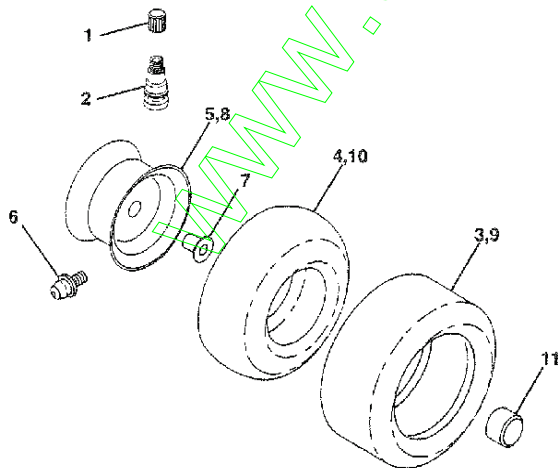

KEY PART NO. NO.

DESCRIPTION

13	532121248	Bushing Snap Blk Nyl 50 Id
14	872050411	Bolt Rdhd Sht Nk 1/4-20x1-3/8
15	532134300	Spacer Split 28x 96 Yel Zinc
16	532121250	Spring Cprsn 1 27 Blk Pnt
17	532123976	Nut Lock 1/4 Lge Flg Gr 5 Zinc
21	532139888	Bolt Shoulder 5/16-18 Unc Blkz
23	874780814	Bjolt Fin Hex 1/2 - 13 x 7/8 Fr. 5
22	873800500	Nut Lock Hex 5/16-18
24	819171912	Washer 17/32 X 1-3/16 X 12 Ga.
25	532127018	Bolt Shoulder 5/16-18 X 62
26	532120068	Knob Seat 1/2 - 13 UNC Blk

NOTE: All component dimensions given in U.S. inches.
1 inch = 25.4 mm

REPAIR PARTS

14 HP 42" TRACTOR - - MODEL NO. BL1442LTB, PRODUCT NO. 954 00 24-61

DECALS

KEY NO.	PART NO.	DESCRIPTION
1	532138956	Decal Instruction Dash Eng/fr
2	532121549	Decal Caution Battery Fr/ger
3	532125934	Decal Hood Bernard LH
4	532125935	Decal Hood Bernard RH
5	532138369	Decal Side Panel LH
6	532142440	Decal Conformance 94 BL1442LTB
7	532138368	Decal Side Panel RH
8	532125819	Decal Fender Bernard
9	532133795	Decal Caution Fender
10	532101892	Decal Clutch/brake Eng/fr

WHEELS & TIRES

KEY NO.	PART NO.	DESCRIPTION
1	532059192	Cap Valve Tire
2	532065139	Stem Valve
3	532106222	Tire F Ts 15 X 6 0 - 6 Service
4	532059904	Tube Front (Service Item Only)
5	532125121	Rim Asm 6" front Yellow Service
6	532124957	Fitting Grease (Front Wheel Only)
7	532124959	Bearing Flange (Front Wheel Only)
8	532125122	Rim Asm 8" rear Yellow Service
9	532106268	Tire R Ts 18 x 9.5-8 C Service
10	532124926	Tube Rear (Service Item Only)
11	532104757	Cap Axle Blk 1 50 X 1 00

NOTE: All component dimensions given in U.S. inches
1 inch = 25.4 mm

REPAIR PARTS

14 HP 42" TRACTOR - - MODEL NO. BL1442LTB, PRODUCT NO. 954 00 24-61
ENGINE

REPAIR PARTS

14 HP 42" TRACTOR - - MODEL NO. BL1442LTB, PRODUCT NO. 954 00 24-61
ENGINE