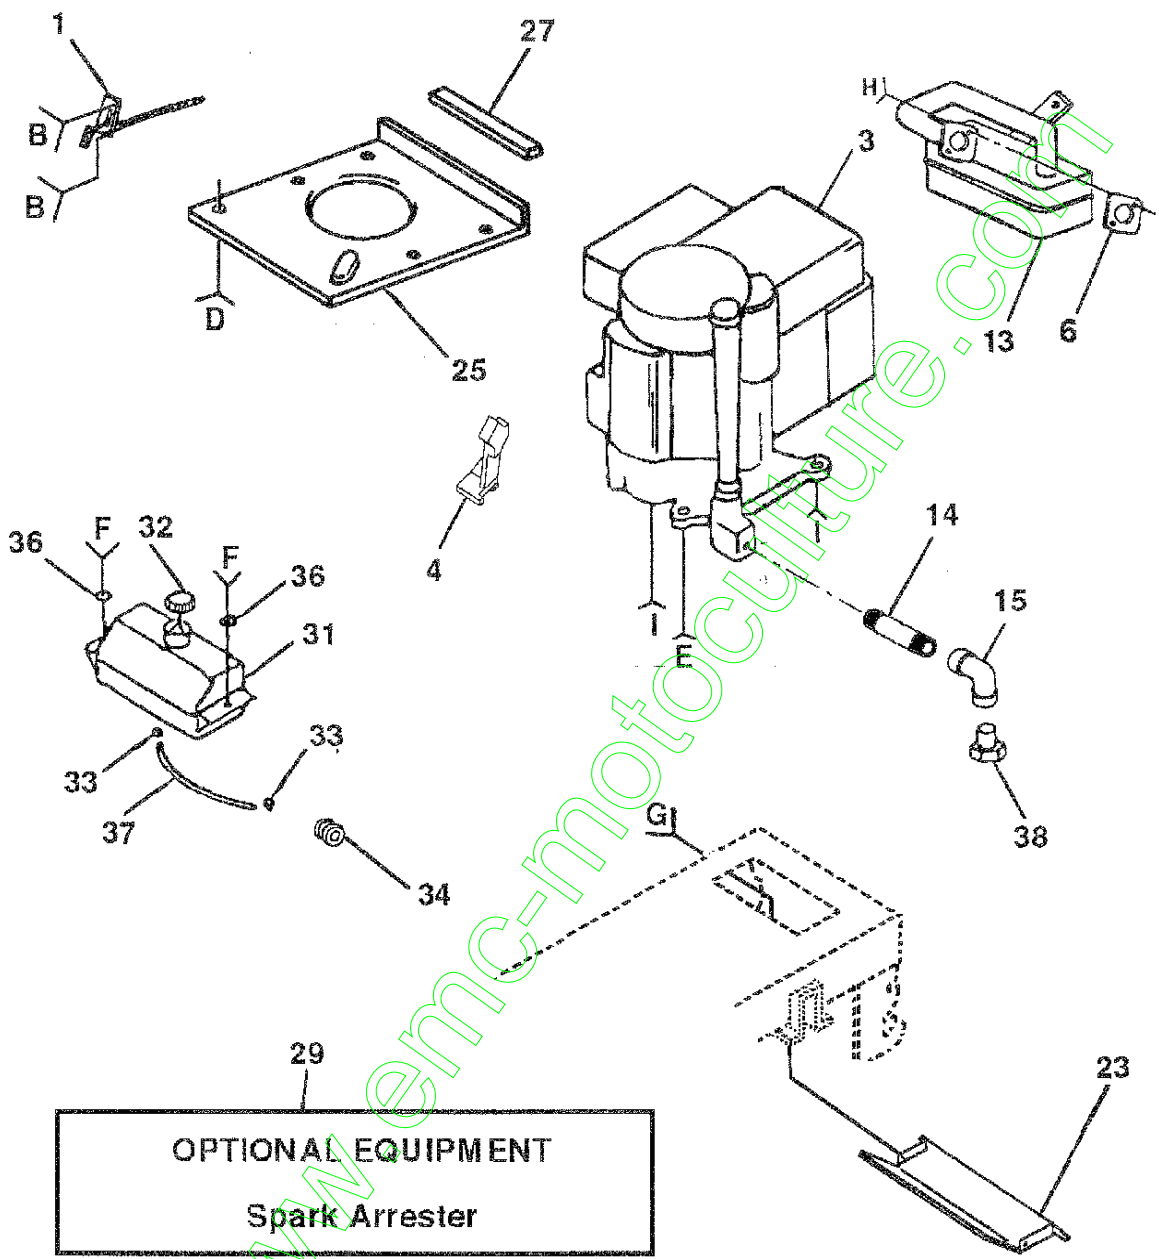

WHEELS & TIRES

KEY NO.	PART NO.	DESCRIPTION
1	532059192	Cap Valve Tire
2	532065139	Stem Valve
3	532106222	Tire F Ts 15 X 6 0 - 6 Service
4	532059904	Tube Front (Service Item Only)
5	532125121	Rim Asm 6" front Yellow Service
6	532124957	Fitting Grease (Front Wheel Only)
7	532124959	Bearing Flange (Front Wheel Only)
8	532125122	Rim Asm 8" rear Yellow Service
9	532106268	Tire R Ts 18 x 9.5-8 C Service
10	532124926	Tube Rear (Service Item Only)
11	532104757	Cap Axle Blk 1 50 X 1 00

NOTE: All component dimensions given in U.S. inches
1 inch = 25.4 mm

REPAIR PARTS

14 HP 42" TRACTOR - - MODEL NO. BL1442LTB, PRODUCT NO. 954 00 24-61
ENGINE

REPAIR PARTS

14 HP 42" TRACTOR - - MODEL NO. BL1442LTB, PRODUCT NO. 954 00 24-61
ENGINE