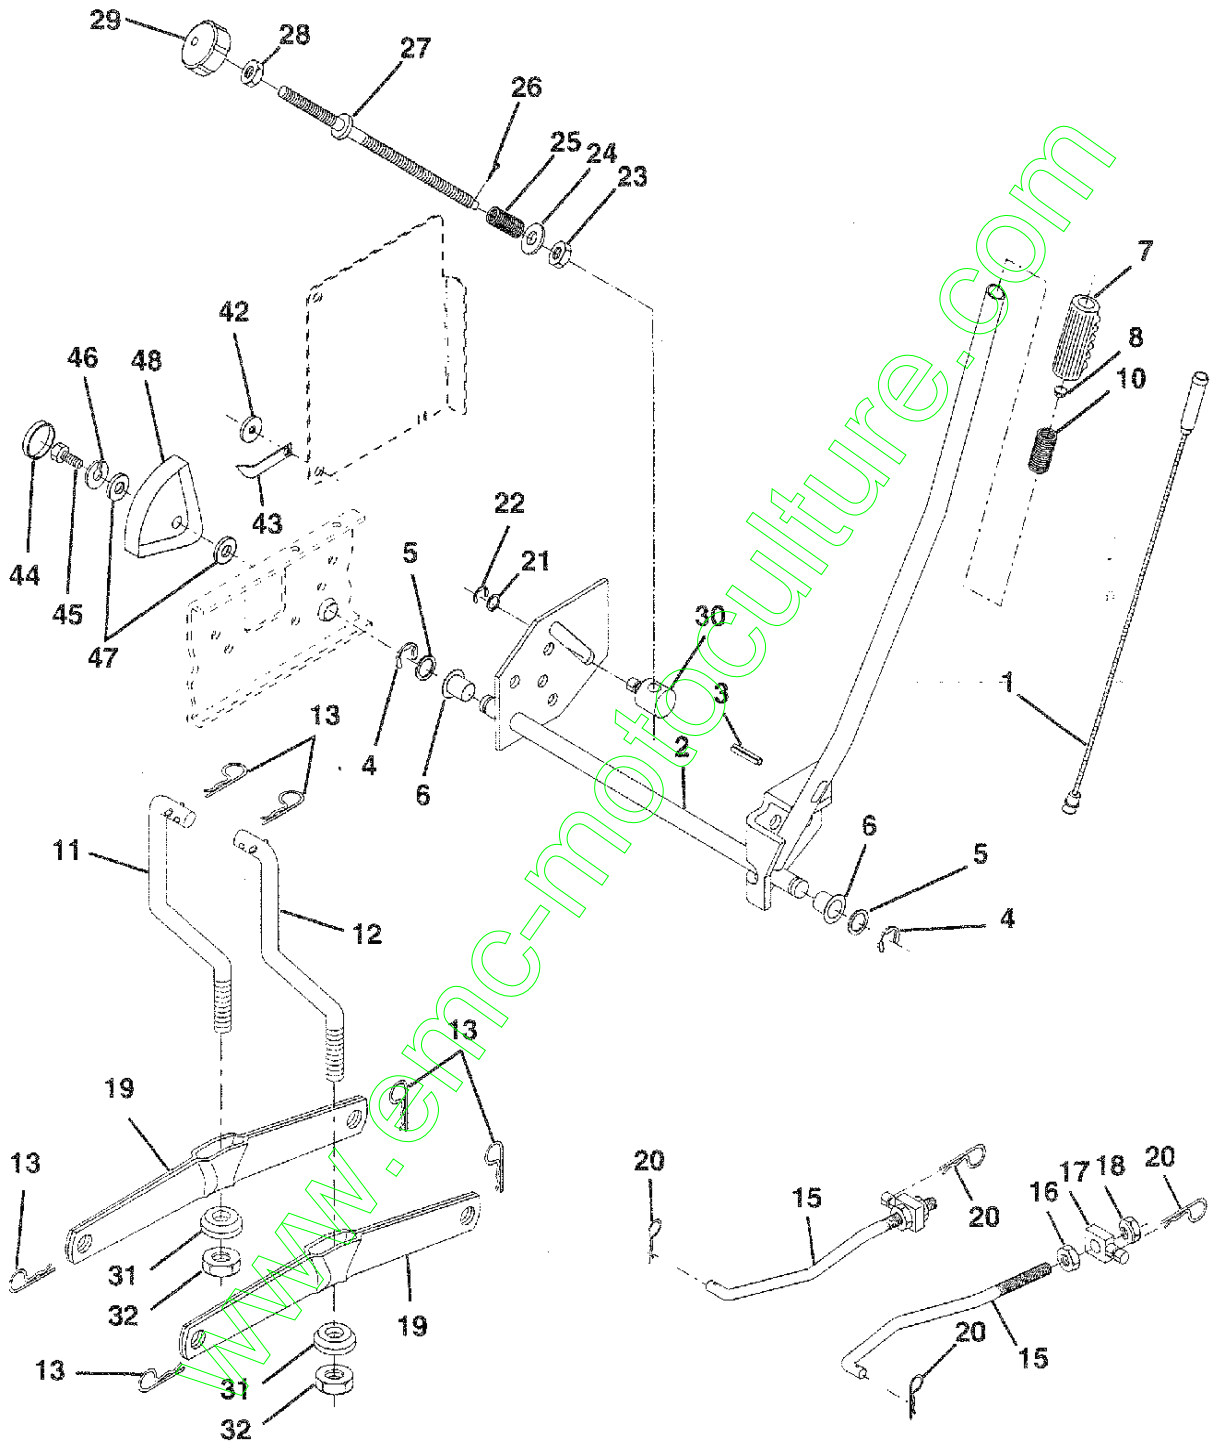

REPAIR PARTS

14 HP 42" TRACTOR - - MODEL NO. BL1442LTB, PRODUCT NO. 954 00 24-61
MOWER LIFT

REPAIR PARTS

14 HP 42" TRACTOR - - MODEL NO. BL1442LTB, PRODUCT NO. 954 00 24-61
MOWER LIFT

KEY NO.	PART NO.	DESCRIPTION
1	532136973	Wire Asm Inner W/plunger 17 32
2	532122507	Shaft Asm Lift LH Inf Hgt P/L
3	532105767	Pin Groove 1 500 Zinc
4	812000002	E Ring #5133-62
5	819211621	Washer 21/32 X 1 X 21 Ga
6	532120183	Bearing Nylon Blk 629 Id
7	532109413	Grip Handle Bicycle Matte Blk
8	532124526	Button Plunger Black
10	532122512	Spring Cprsn 3 750 Oiled
11	532139865	Link Lift LH
12	532139866	Link Lift RH
13	532124670	Retainer Spring
15	532127218	Link Front
16	873350800	Nut Jam Hex 1/2-13-Unc
17	532130171	Trunnion Blk Zinc
18	873800800	Nut Lock W/wsh 1/2-13unc
19	532139868	Arm Suspension Rear
20	532124660	Retainer Spring
21	819151216	Washer 15/32 X 3/4 X 16 Ga
22	812000037	Ring Klip #15304-37
23	532110807	Nut Special
24	819131016	Washer 13/32 X 5/8 X 16 Ga
25	532124874	Spring 2-1/8"
26	876020308	Pin Cotter 3/32 X 1/2
27	532126971	Rod Adj Lift Zinc 7 49 Wrk Lg
28	873350600	Nut Hex Jam 3/8-16 Unc
29	532138057	Knob Inf 3/8-16 Unc Blk W/sym
30	532110810	Trunnion Dp Stop Dbl Thds PLT
31	532140302	Bearing pvt. Lift Sphencal
32	873810600	Nut Lock 3/8 - 24 w/Nylon Insert
42	532120529	Washer Nylon .44 x .75 x 032
43	532138346	Pointer pnt height ind.
44	532123935	Plug hole Blk 1.485/1.515 Dia
45	817490516	Screw Thdrol
46	810040500	Washer lock hvy hld spr. 5/16
47	819112410	Washer 11/32 x 1-1/2 10 Ga
48	532123934	Scale Ind. Hieght Black

NOTE: All component dimensions given in U.S. inches
1 inch = 25.4 mm