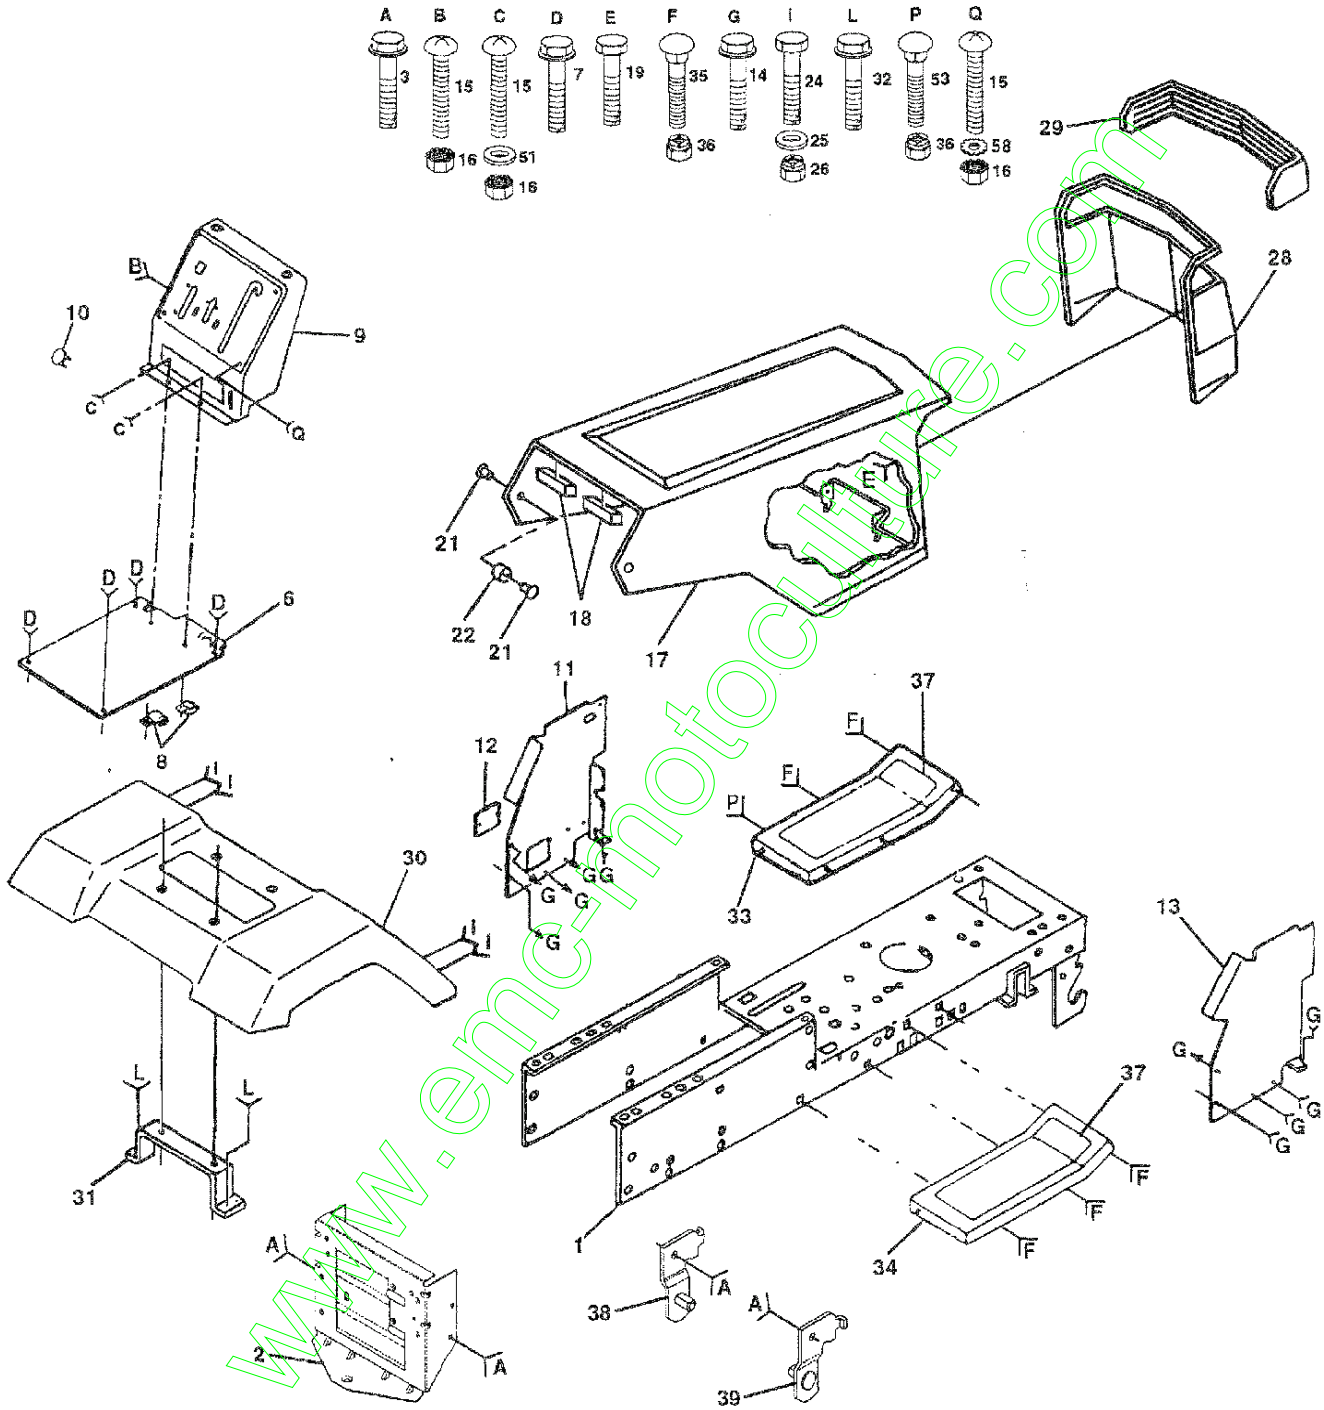

REPAIR PARTS

14 HP 42" TRACTOR - - MODEL NO. BL1442LTB, PRODUCT NO. 954 00 24-61
CHASSIS AND ENCLOSURES

REPAIR PARTS

14 HP 42" TRACTOR - - MODEL NO. BL1442LTB, PRODUCT NO. 954 00 24-61
CHASSIS AND ENCLOSURES

KEY NO.	PART NO.	DESCRIPTION
1	532140341	Chassis Wldmt 11 Ga
2	532140356	Drawbar Stretch
3	817490612	Screw Thdrol 3/8-16x3/4 Ty-tt
6	532140169	Saddle LT Fender Shift
7	817490612	Screw Thdrol 3/8-16x3/4 Ty-tt
8	532124996	Clip Line Fuel 13/32 Mtg Hole
9	532141323	Dash Silscr
10	532005479	Plug Button Blk 359 Dia Choke
11	532122795	Panel Dash LH
12	532121794	Cover Access Black Square
13	532126276	Panel Dash RH Weldment
14	817490608	Screw Thdrol 3/8-16x1/2 Ty-tt
15	874180512	Screw Mach TRHD 5/16-18uncx3/4
16	873510500	Nut Keps 5/16-18 Unc
17	532125153	Hood Asm Pnt Weld Yel Slope
18	532126938	Bumper Hood
19	817521310	Screw Slt'd Hex Hd w/Pl washer
21	532122933	Rivet Ratchet Nylon
22	532124479	Washer Nylon Blk 28x 75x 19
24	874780616	Bolt Fin Hex 3/8-16unc X 1
25	819131312	Washer 13/32 X 13/16 X 12 Ga.
26	873800600	Nut Lock Hex w/ins 3/8-16 Unc
28	532140135	Grille Grey
29	532124029	Lens Headlight Bar
30	532141324	Fender Pnt LT n/shf n/ign
31	532136619	Bracket Fender Repl 109873x
32	817490612	Screw Thdrol 3/8-16x3/4 Ty-tt
33	532124899	Footrest Pnt LH (Husq Gray)
34	532124914	Footrest Pnt RH (Husq Gray)
35	872110606	Bolt Rdhd Sht Sqnk 3/8-16 X3/4
36	873800600	Nut Lock Hex w/ins. 3/8-16 Unc
37	532108256	Pad Footrest
38	532139886	Bracket Asm Pvt42 LH MWR Rear
39	532139887	Bracket Asm Pvt42 RH MWR Rear
51	819131216	Washer 13/32 X 3/4 X 16 Ga.
53	872140608	Bolt Rdhd Sqnk 3/8-16unc X 1
58	811050600	Washer, Lock, Ext.

NOTE: All component dimensions given in U.S. inches.
1 inch = 25.4 mm.