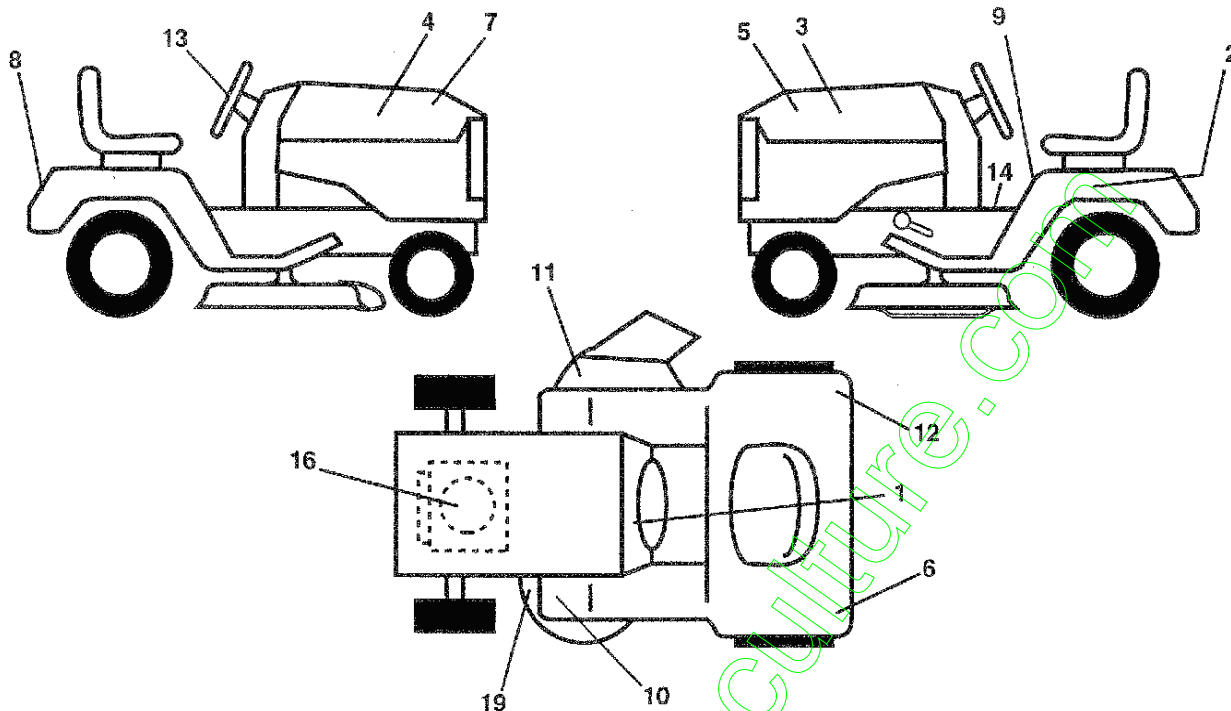

NOTE: All component dimensions given in U.S. inches.
1 inch = 25.4 mm.

REPAIR PARTS

14 HP 42" TRACTOR -- MODEL NO. BL1442LTB, PRODUCT NO. 954 00 24-61
SEAT ASSEMBLY

KEY PART NO. NO.

DESCRIPTION

1	532127427	Seat V350 Blk/blk Std
2	532140551	Bracket Pivot Seat
3	874760616	Bolt Fin Hex 3/8-16unc X 3/4
4	819131610	Washer 13/32 X 1 X 10 Ga
5	532140407	Clip Push-In
6	873800600	Nut Lock Hex 3/8-16 Unc
7	532124181	Spring Seat Cprsn 2 250 Blk Zi
8	817490616	Screw Thdrol 3/8-16 X 1 Ty-tt
9	819131614	Washer 13/32 X 1 X 14 Ga.
10	532140552	Pan Seat
12	532121246	Bracket Mounting Switch

KEY PART NO. NO.

DESCRIPTION

13	532121248	Bushing Snap Blk Nyl 50 Id
14	872050411	Bolt Rdhd Sht Nk 1/4-20x1-3/8
15	532134300	Spacer Split 28x 96 Yel Zinc
16	532121250	Spring Cprsn 1 27 Blk Pnt
17	532123976	Nut Lock 1/4 Lge Flg Gr 5 Zinc
21	532139888	Bolt Shoulder 5/16-18 Unc Blkz
23	874780814	Bjolt Fin Hex 1/2 - 13 x 7/8 Fr. 5
22	873800500	Nut Lock Hex 5/16-18
24	819171912	Washer 17/32 X 1-3/16 X 12 Ga.
25	532127018	Bolt Shoulder 5/16-18 X 62
26	532120068	Knob Seat 1/2 - 13 UNC Blk

NOTE: All component dimensions given in U.S. inches.
1 inch = 25.4 mm

REPAIR PARTS

14 HP 42" TRACTOR - - MODEL NO. BL1442LTB, PRODUCT NO. 954 00 24-61

DECALS

KEY NO.	PART NO.	DESCRIPTION
1	532138956	Decal Instruction Dash Eng/fr
2	532121549	Decal Caution Battery Fr/ger
3	532125934	Decal Hood Bernard LH
4	532125935	Decal Hood Bernard RH
5	532138369	Decal Side Panel LH
6	532142440	Decal Conformance 94 BL1442LTB
7	532138368	Decal Side Panel RH
8	532125819	Decal Fender Bernard
9	532133795	Decal Caution Fender
10	532101892	Decal Clutch/brake Eng/fr