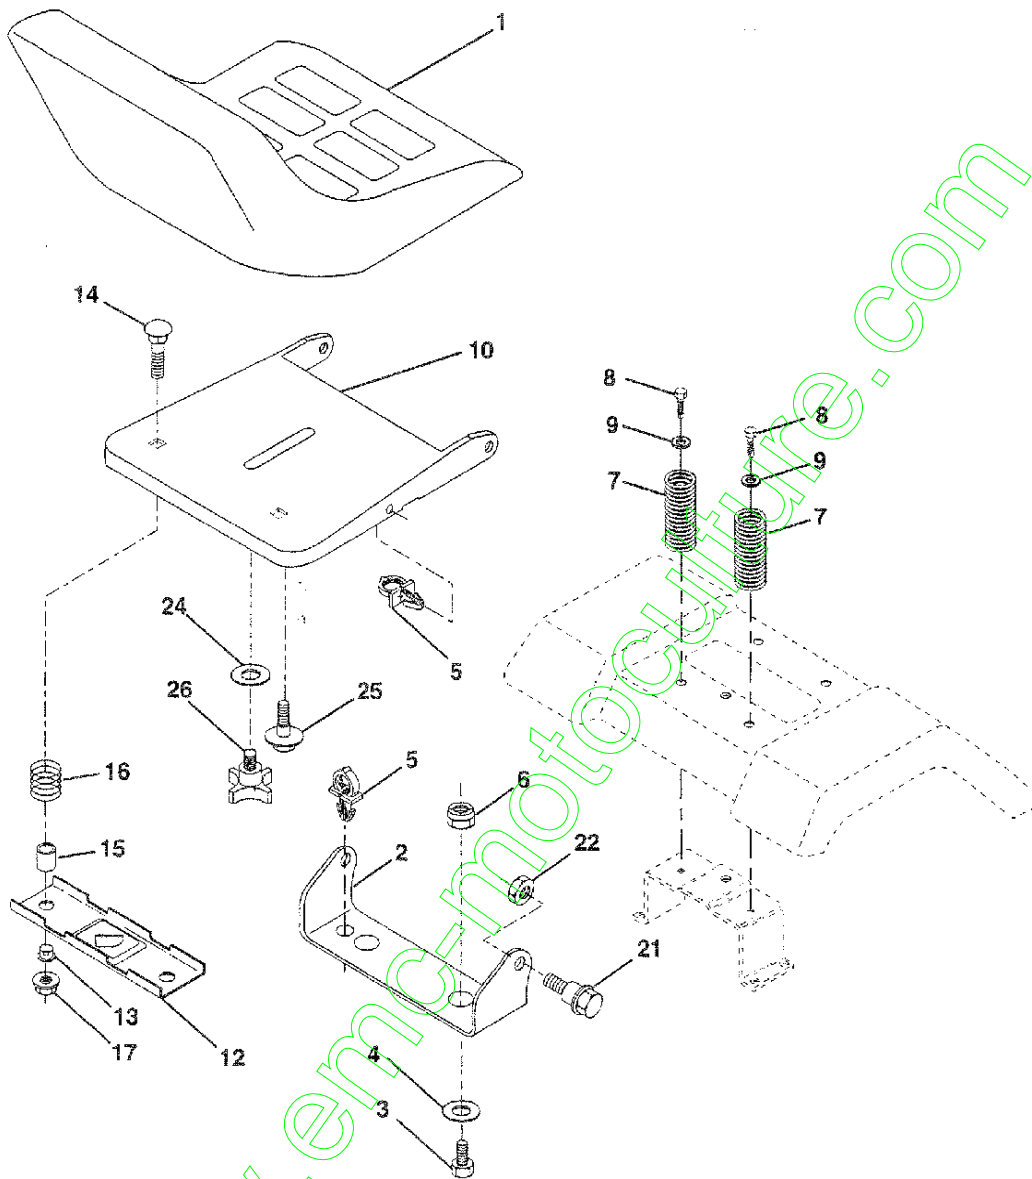

REPAIR PARTS

14 HP 42" TRACTOR -- MODEL NO. BL1442LTB, PRODUCT NO. 954 00 24-61
SEAT ASSEMBLY

KEY PART NO. NO.

DESCRIPTION

1	532127427	Seat V350 Blk/blk Std
2	532140551	Bracket Pivot Seat
3	874760616	Bolt Fin Hex 3/8-16unc X 3/4
4	819131610	Washer 13/32 X 1 X 10 Ga
5	532140407	Clip Push-In
6	873800600	Nut Lock Hex 3/8-16 Unc
7	532124181	Spring Seat Cprsn 2 250 Blk Zi
8	817490616	Screw Thdrol 3/8-16 X 1 Ty-tt
9	819131614	Washer 13/32 X 1 X 14 Ga.
10	532140552	Pan Seat
12	532121246	Bracket Mounting Switch

KEY PART NO. NO.

DESCRIPTION

13	532121248	Bushing Snap Blk Nyl 50 Id
14	872050411	Bolt Rdhd Sht Nk 1/4-20x1-3/8
15	532134300	Spacer Split 28x 96 Yel Zinc
16	532121250	Spring Cprsn 1 27 Blk Pnt
17	532123976	Nut Lock 1/4 Lge Flg Gr 5 Zinc
21	532139888	Bolt Shoulder 5/16-18 Unc Blkz
23	874780814	Bjolt Fin Hex 1/2 - 13 x 7/8 Fr. 5
22	873800500	Nut Lock Hex 5/16-18
24	819171912	Washer 17/32 X 1-3/16 X 12 Ga.
25	532127018	Bolt Shoulder 5/16-18 X 62
26	532120068	Knob Seat 1/2 - 13 UNC Blk

NOTE: All component dimensions given in U.S. inches.
1 inch = 25.4 mm