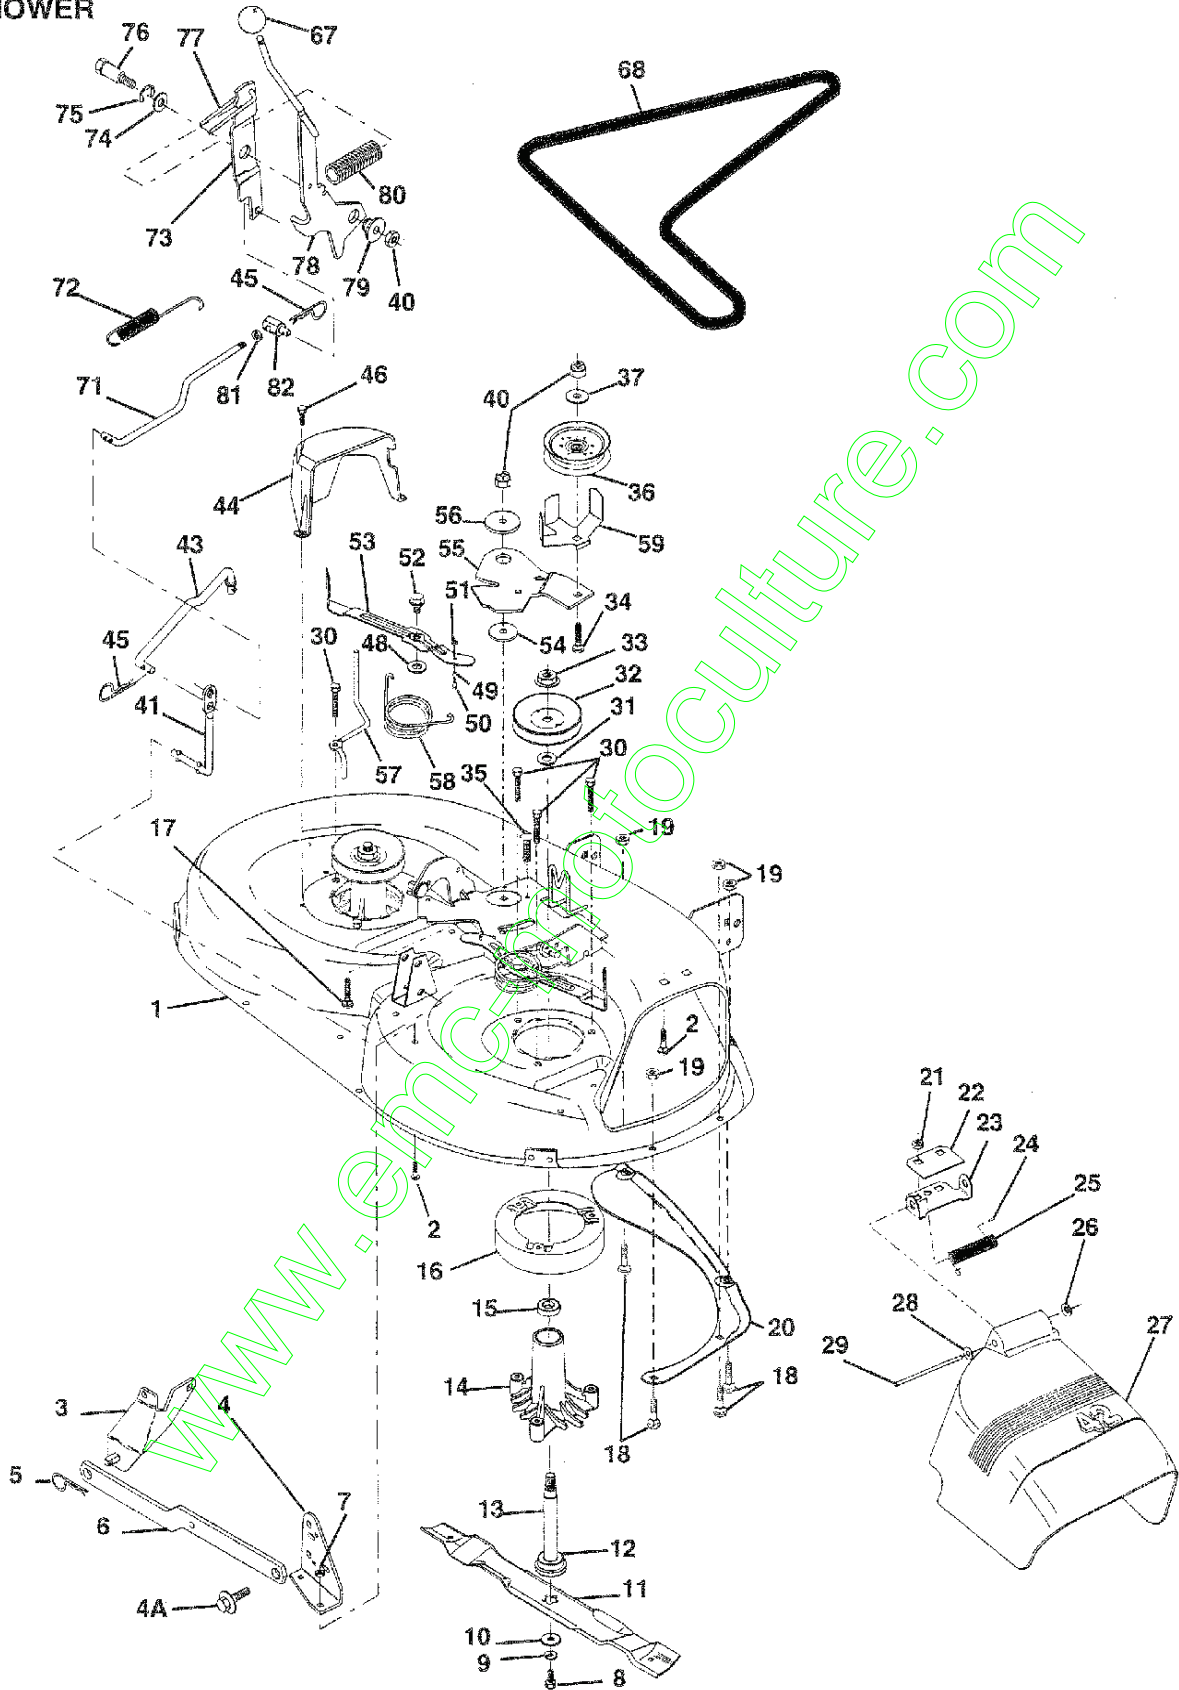

REPAIR PARTS

14 HP 42" TRACTOR -- MODEL NO. BL1442LTB, PRODUCT NO. 954 00 24-61

42" MOWER

REPAIR PARTS

**14 HP 42" TRACTOR - - MODEL NO. BL1442LTB, PRODUCT NO. 954 00 24-61
42" MOWER**

KEY NO.	PART NO.	DESCRIPTION	KEY NO.	PART NO.	DESCRIPTION
1	532140081	Deck Asm MWR 42"weldment	36	532131494	Pulley Idler Flat 3 060
2	872140506	Bolt Rdhd Sqnk 5/16-18unc X3/4	37	819131316	Washer 13/32 X 13/16 X 16
3	532138017	Bracket Asm Fr Sway Bar 38/42	40	873800600	Nut Lock Hex W/Ins 3/8-16 Unc
4	532138440	Bracket Asm Deck 42"sway Bar	41	532133551	Rod Pivot W/nibs
4A	532132827	Bolt Shoulder	43	532140083	Rod Clutch Secondary W/nibs
5	532124670	Retainer Spring	44	532140088	Guard Mandrel LH Black
6	532130832	Arm Suspension Rear	45	532124788	Spring Retainer 1" Zinc/cad
7	873800500	Locknut-hex W/ins 5/16-18unc P	46	532137729	Screw Hex Thd Cut 1/4-20x5/8 T
8	532850857	Bolt 3/8 - 24 X 1.25 Gr 8	48	532133944	Washer Hardened Smaller
9	810030600	Washer Lock Hvy 3/8	49	532133940	Roller Asm Cam Follower 42"dec
10	532140296	Washer Hard Blade Mower Vented	50	532131340	Bolt Shldr 10-24 Zinc Gr 5 42"
11	532134149	Blade Mower Mulching 42"	51	532069180	Nut Lock #10-24 Unc
12	532129895	Bearing Ball #6024 (Mandrel)	52	532139888	Bolt Shoulder 5/16-18 Unc Blkz
13	532137645	Shaft Asm W/lower Bearing	53	532131845	Arm Asm Pad Brake
14	532128774	Housing Mandrel Vented	54	532133943	Washer Hardened
15	532110485	Bearing Ball Mandrel	55	532140084	Arm Idler 42"mower LT/YT
16	532140329	Stripper Mower Vented	56	532122052	Spacer Retainer Pm Mower
17	872110610	Bolt Rdhd Sqnk 3/8-16 X 1-1/4	57	532140090	Keeper Belt LH Front
18	872140505	Bolt Rdhd Sqnk 5/16-18 X 5/8	58	532140086	Spring Torsion Brakes
19	873800500	Locknut-hex W/ins 5/16-18unc P	59	532141043	Guard TUV Idler
20	532136888	Baffle Vortex 42	67	532106932	Knob Rd 3/8-16 Plstc Thds Blk
21	873800500	Nut Lock Hex W/Ins 5/16-18	68	532140067	V-Belt Mower 42" 82 625
22	532134753	Stiffener Bracket 42"deck	71	532142427	Rod Clutch Primary 38/42
23	532131267	Bracket Deflector Mower 42"	72	532131870	Spring Return
24	532105304	Cap Sleeve 80x 112 Blk Mower	73	532127847	Arm Clutch Secondary
25	532123713	Spring Torsion Deflector 2 52	74	532121748	Washer 25/32 X 1-5/8 X 16 Ga
26	532110452	Nut Push Phos & Oil	75	812000029	Ring Klip #t5304-75
27	532130968	Shield Deflector Mower 42" Blk	76	532128903	Bolt Shoulder 3/8-16 Unc 1 44
28	819111016	Washer 11/32 X 5/8 X 16 Ga	77	532127845	Keeper Spring 4 000
29	532131491	Rod Hinge 42"6 75 Wig	78	532140334	Arm Asm Clutch Primary
30	532138776	Screw Thdrol Hex Head Zinc Mwr	79	532127498	Bushing 747 Od X 794 Lg Brass
31	532129963	Washer Spacer Mower Vented	80	532128759	Spring Clutch Mower 2 750 Zinc
32	532129861	Pulley Mandrel 42"	81	873350600	Nut Hex Jam 3/8-16
33	532137266	Nut 9/16 Toplock Fling Oil Dip	82	532142028	Trunnion Adj 94
34	872110614	Bolt Rdhd 3/8-16uncx1-3/4 Gr5	--	532130794	Mandrel Asm Service (Includes Key Nos. 8-10, 12-15, 31 and 33)
35	532133835	Fastner Christmas Tree	--	532140475	Deck Serv 42" mch 5 Bar Multi- Lang

NOTE: All component dimensions given in U.S. inches
1 inch = 25.4 mm