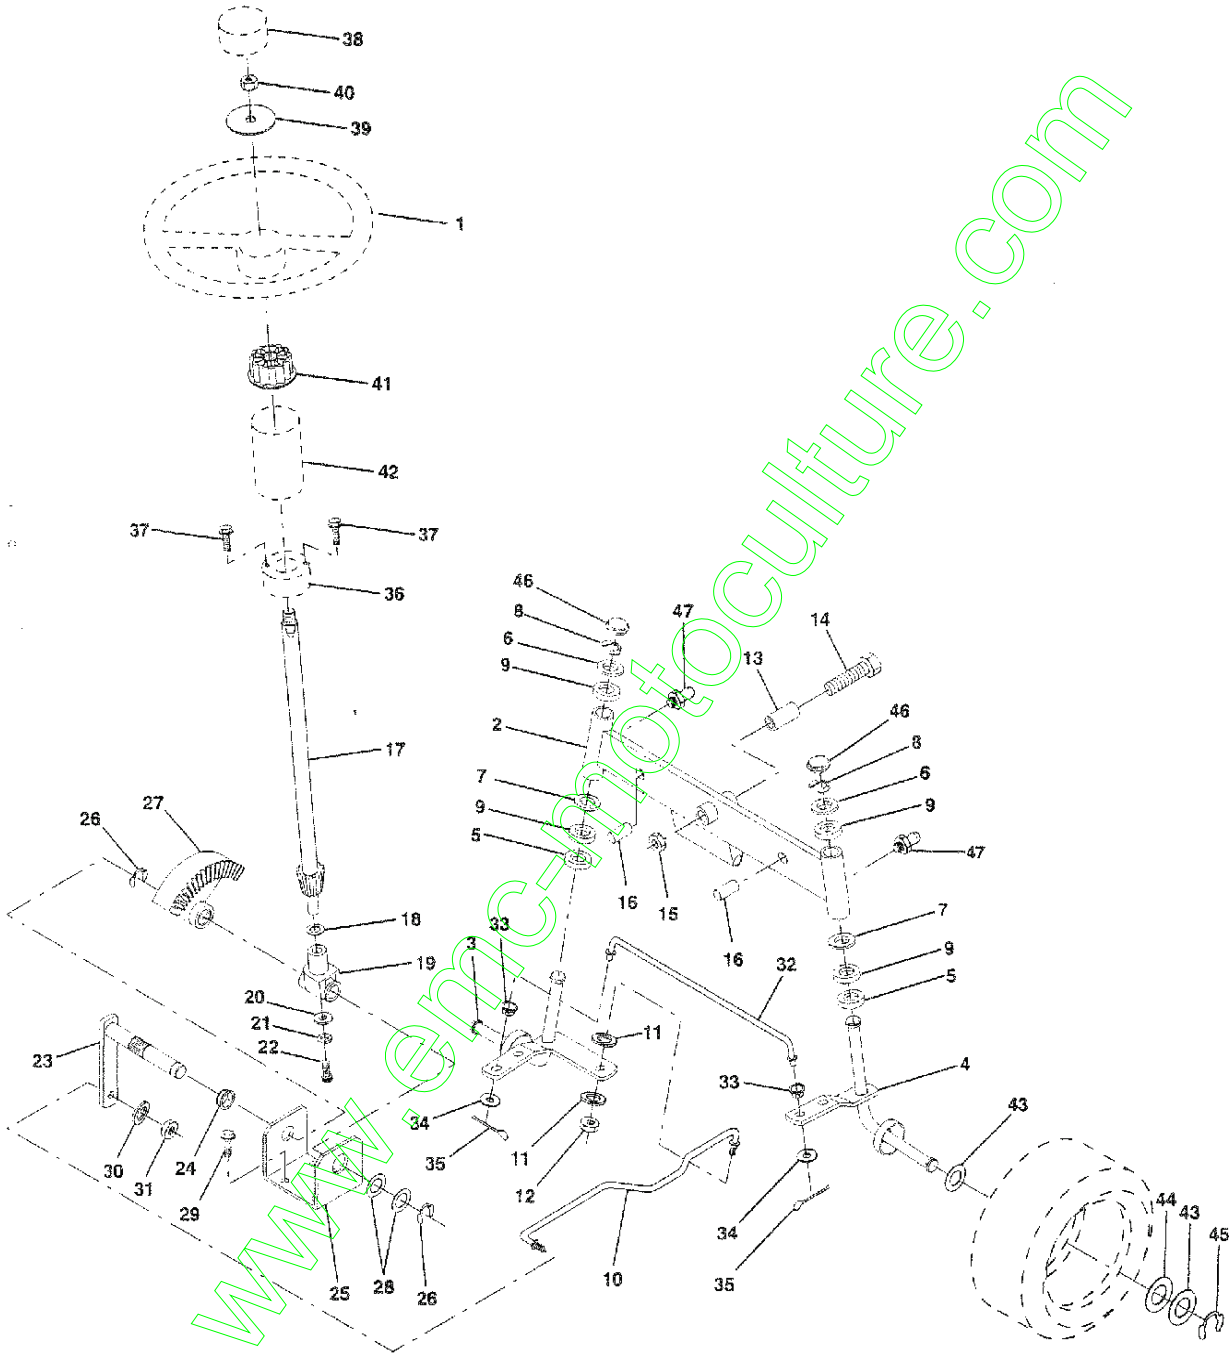

REPAIR PARTS

14 HP 42" TRACTOR - - MODEL NO. BL1442LTB, PRODUCT NO. 954 00 24-61

DRIVE

KEY NO.	PART NO.	DESCRIPTION	KEY NO.	PART NO.	DESCRIPTION
1	532142603	Transaxle 6sp Dana 4360-79	47	532127783	Pulley Idler V Groove Plastic
2	532110422	Spring Return Brake T/a Zinc	48	532123789	Bellcrank Asm Clutch
3	532123666	Pulley Transaxle 18"tires	49	532123205	Retainer Belt Style Spring
4	812000028	Ring Retainer # 5100-62	50	874760624	Bolt Hex Hd 3/8-16unc X 1-1/2
5	532121520	Strap Torque 30 Degrees	51	873680600	Nut Crownlock 3/8-16 Unc
6	817490512	Screw Thdrol 5/16-18 X 3/4 TYT	52	819131316	Washer 13/32 X 13/16 X 16 Ga
8	532141003	Rod Shifter	53	532105710	Link Clutch 7 66
10	876020416	Pin Cotter 1/8 X 1 Cad	54	876020412	Pin Cotter 1/8 X 3/4 Cad
11	532105701	Washer Plate Shf 388 Sq Hole	55	532105709	Spring Return Clutch 6 75
12	819151216	Washer 15/32 X 3/4 X 16 Ga	56	876020412	Pin Cotter 1/8 X 3/4 Cad
13	871040412	Bolt Fin Hex 1/4-28unfx3/4 Gr8	57	532130801	V-Belt Ground Drive 95 25 42"
14	810040400	Washer Lock Hvy Helical 1/4	58	532127274	Keeper Belt RH LT Pnt/zinc 16g
15	874780544	Bolt Fin Hex 5/16-18uncx 2 3/4	59	532140312	Keeper Belt Span Ctr
16	873800500	Nut Lock 5/16-18	60	819131312	Washer 13/32 X 13/16 X 12 Ga
17	532121520	Strap Torque LT	61	817490612	Screw Thdrol 3/8-16x3/4 Ty-It
18	874780616	Bolt Fin Hex 3/8-16unc X 1 Gr. 5	62	532124872	Cover Pedal Blk Round
19	873800600	Nut Lock 3/8-16 Unc	63	532140186	Engine Pulley LT/YT
20	817490512	Screw Thdrol 5/16-18 X 3/4 TYT	64	871170764	Bolt Hex 7/16-20x4 Gr 5
21	532106933	Knob Rd 1/2-13 Plstc Thds Blk	65	810040700	Washer Lock Hvy Hlcl Spr 7/16
22	532130804	Rod Brake Blk Zinc 26 840	66	532129921	Keeper Belt Engine LH LT
23	873800600	Nut Lock Hex W/wsh 3/8-16unc	67	874760616	Bolt Fin Hex 3/8-16unc X 1
24	873350600	Nut Hex Jam 3/8-16 Unc	68	819131312	Washer 13/32 X 13/16 X 12 Ga
25	532106888	Spring Rod Brake 2 00 Zinc	69	873680600	Nut Crownlock 3/8-16 Unc
26	819131316	Washer 13/32 X 13/16 X 16 Ga	70	532134683	Guide Belt Mower Drive RH
27	876020412	Pin Cotter 1/8 X 3/4 Cad	71	874760616	Bolt Fin Hex 3/8-16unc X 1
28	532140448	Rod Brake Parking LT	72	819132012	Washer 13/32 X 1-1/4 X 12 Ga
29	532071673	Cap Brake Parking Black	73	873680600	Nut Crownlock 3/8-16 Unc
30	532130807	Bracket Mtg. Transaxle	74	532109502	Spacer Split
31	532127275	Keeper Belt LH LT 14 Ga	75	532121749	Washer 25/32 X 1 1/4 X 16 Ga
32	874760512	Bolt Hex Hd 5/16-18unc X 3/4	76	812000001	E-ring #5133-75
33	873800500	Locknut 5/16-18	77	532123583	Key Square 2 0 X 1845/ 1865
34	532122424	Shaft Asm Pedal Foot 1 930	78	532121748	Washer 25/32 X 1-5/8 X 16 Ga
35	532120183	Bearing Nylon Blk 629 Id	80	532131488	Arm Shift Transaxle
36	819211616	Washer 21/32 X 1 X 16 Ga	81	532136932	Shaft Asm Cross 18" t 42"deck
37	532124963	Pin Roll 3/16 X 1"	82	532123782	Spring Torsion T/a
38	532123674	Pulley Idler Flat	83	819171216	Washer 17/32 X 3/4 X 16 Ga
39	874760644	Bolt Fin Hex 3/8-16unc X 2-3/4	84	532132182	Rod Shift Adj Tie
40	532124965	Spacer Split 395 X 59 Bzp	85	873530400	Nut Nylock 1/4 - 28
41	532109070	Keeper Belt Retainer	86	532071208	Bushing Rod Strg 629/632 Id
42	819131312	Washer 13/32 X 13/16 X 12 Ga	87	819212016	Washer 21/32 X 1-1/4 X 16 Ga
43	873800600	Nut Lock 3/8-16 Unc	88	812000008	Ring Klip #5304-62
44	532105706	Bearing Nyl 503 X 628 X 1 25	89	532139964	Console Shift 6sp LT
45	532110812	Washer Hardened	90	532124346	Nut Self-thd Wsh-hd 1/4 Zinc
46	812000039	Ring Klip #15304-50	95	817490612	Screw Thdrol 3/8-16x3/4 Ty-It
			100	819111216	Washer 11/32 X 3/4 X 16 Ga.

NOTE: All component dimensions given in U.S. inches
1 inch = 25.4 mm

REPAIR PARTS

14 HP 42" TRACTOR - - MODEL NO. BL1442LTB, PRODUCT NO. 954 00 24-61
STEERING ASSEMBLY