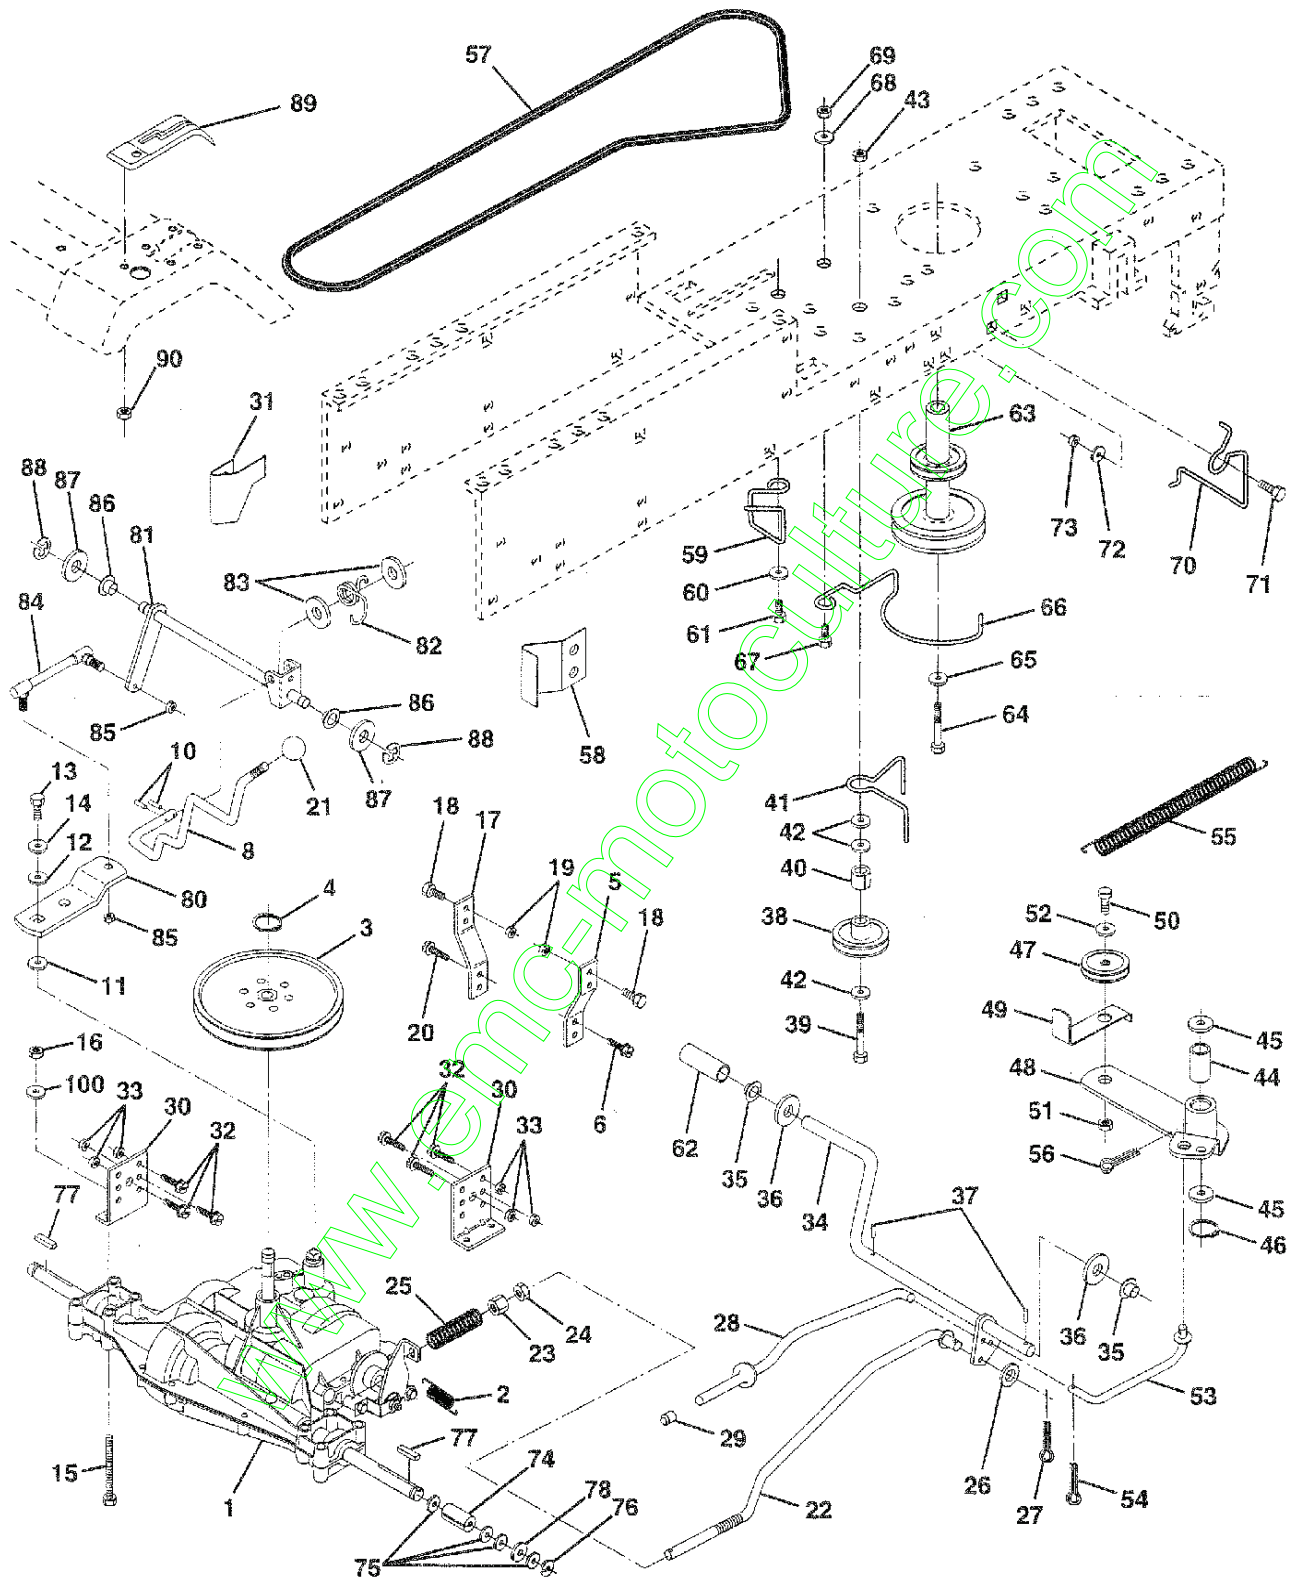

REPAIR PARTS

14 HP 42" TRACTOR - - MODEL NO. BL1442LTB, PRODUCT NO. 954 00 24-61
DRIVE

REPAIR PARTS

14 HP 42" TRACTOR - - MODEL NO. BL1442LTB, PRODUCT NO. 954 00 24-61

DRIVE

KEY NO.	PART NO.	DESCRIPTION	KEY NO.	PART NO.	DESCRIPTION
1	532142603	Transaxle 6sp Dana 4360-79	47	532127783	Pulley Idler V Groove Plastic
2	532110422	Spring Return Brake T/a Zinc	48	532123789	Bellcrank Asm Clutch
3	532123666	Pulley Transaxle 18"tires	49	532123205	Retainer Belt Style Spring
4	812000028	Ring Retainer # 5100-62	50	874760624	Bolt Hex Hd 3/8-16unc X 1-1/2
5	532121520	Strap Torque 30 Degrees	51	873680600	Nut Crownlock 3/8-16 Unc
6	817490512	Screw Thdrol 5/16-18 X 3/4 TYT	52	819131316	Washer 13/32 X 13/16 X 16 Ga
8	532141003	Rod Shifter	53	532105710	Link Clutch 7 66
10	876020416	Pin Cotter 1/8 X 1 Cad	54	876020412	Pin Cotter 1/8 X 3/4 Cad
11	532105701	Washer Plate Shf 388 Sq Hole	55	532105709	Spring Return Clutch 6 75
12	819151216	Washer 15/32 X 3/4 X 16 Ga	56	876020412	Pin Cotter 1/8 X 3/4 Cad
13	871040412	Bolt Fin Hex 1/4-28unfx3/4 Gr8	57	532130801	V-Belt Ground Drive 95 25 42"
14	810040400	Washer Lock Hvy Helical 1/4	58	532127274	Keeper Belt RH LT Pnt/zinc 16g
15	874780544	Bolt Fin Hex 5/16-18uncx 2 3/4	59	532140312	Keeper Belt Span Ctr
16	873800500	Nut Lock 5/16-18	60	819131312	Washer 13/32 X 13/16 X 12 Ga
17	532121520	Strap Torque LT	61	817490612	Screw Thdrol 3/8-16x3/4 Ty-It
18	874780616	Bolt Fin Hex 3/8-16unc X 1 Gr. 5	62	532124872	Cover Pedal Blk Round
19	873800600	Nut Lock 3/8-16 Unc	63	532140186	Engine Pulley LT/YT
20	817490512	Screw Thdrol 5/16-18 X 3/4 TYT	64	871170764	Bolt Hex 7/16-20x4 Gr 5
21	532106933	Knob Rd 1/2-13 Plstc Thds Blk	65	810040700	Washer Lock Hvy Hlcl Spr 7/16
22	532130804	Rod Brake Blk Zinc 26 840	66	532129921	Keeper Belt Engine LH LT
23	873800600	Nut Lock Hex W/wsh 3/8-16unc	67	874760616	Bolt Fin Hex 3/8-16unc X 1
24	873350600	Nut Hex Jam 3/8-16 Unc	68	819131312	Washer 13/32 X 13/16 X 12 Ga
25	532106888	Spring Rod Brake 2 00 Zinc	69	873680600	Nut Crownlock 3/8-16 Unc
26	819131316	Washer 13/32 X 13/16 X 16 Ga	70	532134683	Guide Belt Mower Drive RH
27	876020412	Pin Cotter 1/8 X 3/4 Cad	71	874760616	Bolt Fin Hex 3/8-16unc X 1
28	532140448	Rod Brake Parking LT	72	819132012	Washer 13/32 X 1-1/4 X 12 Ga
29	532071673	Cap Brake Parking Black	73	873680600	Nut Crownlock 3/8-16 Unc
30	532130807	Bracket Mtg. Transaxle	74	532109502	Spacer Split
31	532127275	Keeper Belt LH LT 14 Ga	75	532121749	Washer 25/32 X 1 1/4 X 16 Ga
32	874760512	Bolt Hex Hd 5/16-18unc X 3/4	76	812000001	E-ring #5133-75
33	873800500	Locknut 5/16-18	77	532123583	Key Square 2 0 X 1845/ 1865
34	532122424	Shaft Asm Pedal Foot 1 930	78	532121748	Washer 25/32 X 1-5/8 X 16 Ga
35	532120183	Bearing Nylon Blk 629 Id	80	532131488	Arm Shift Transaxle
36	819211616	Washer 21/32 X 1 X 16 Ga	81	532136932	Shaft Asm Cross 18" t 42"deck
37	532124963	Pin Roll 3/16 X 1"	82	532123782	Spring Torsion T/a
38	532123674	Pulley Idler Flat	83	819171216	Washer 17/32 X 3/4 X 16 Ga
39	874760644	Bolt Fin Hex 3/8-16unc X 2-3/4	84	532132182	Rod Shift Adj Tie
40	532124965	Spacer Split 395 X 59 Bzp	85	873530400	Nut Nylock 1/4 - 28
41	532109070	Keeper Belt Retainer	86	532071208	Bushing Rod Strg 629/632 Id
42	819131312	Washer 13/32 X 13/16 X 12 Ga	87	819212016	Washer 21/32 X 1-1/4 X 16 Ga
43	873800600	Nut Lock 3/8-16 Unc	88	812000008	Ring Klip #5304-62
44	532105706	Bearing Nyl 503 X 628 X 1 25	89	532139964	Console Shift 6sp LT
45	532110812	Washer Hardened	90	532124346	Nut Self-thd Wsh-hd 1/4 Zinc
46	812000039	Ring Klip #15304-50	95	817490612	Screw Thdrol 3/8-16x3/4 Ty-It
			100	819111216	Washer 11/32 X 3/4 X 16 Ga.

NOTE: All component dimensions given in U.S. inches
1 inch = 25.4 mm