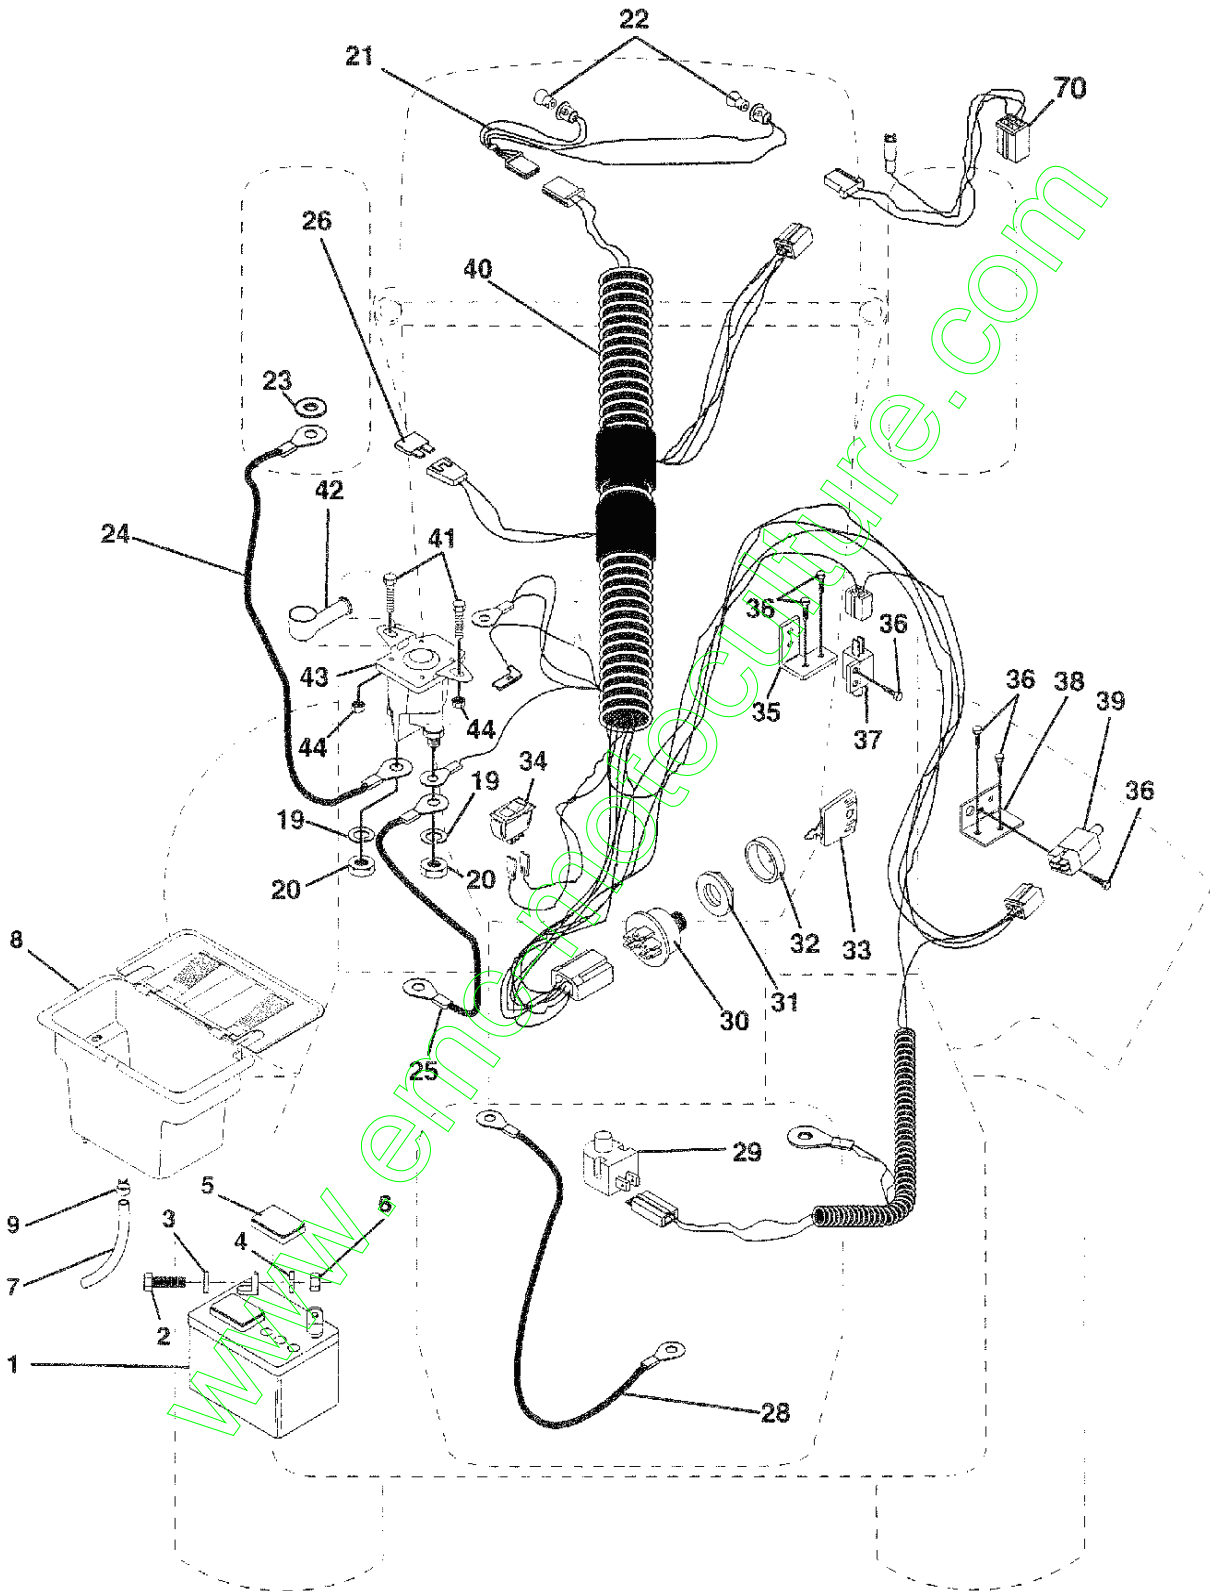

REPAIR PARTS

14 HP 42" TRACTOR - - MODEL NO. BL1442LTB, PRODUCT NO. 954 00 24-61
ELECTRICAL

REPAIR PARTS

14 HP 42" TRACTOR - - MODEL NO. BL1442LTB, PRODUCT NO. 954 00 24-61
ELECTRICAL

KEY NO.	PART NO.	DESCRIPTION
1	532121265	Battery 12 Volt 25 AMP
2	874760412	Bolt Hex Hd 1/4-20unc X 3/4
3	819091016	Washer 9/32 X 5/8 X 16 Ga.
4	810040400	Washer Lock Hvy Helical 1/4
5	532121264	Caps Battery 20/25/30 AMP
6	873220400	Nut Fin Hex 1/4-20 Unc
7	532109238	Tube Plastic 12"
8	532129965	Case Battery Hng Mech W/lid
9	532109596	Clamp Hose Olive
19	810090400	Washer Lock 1/4
20	873350400	Nut Jam Hex 1/4-20 Unc
21	532136850	Harness Asm Light W/4152j
22	532004152	Bulb Light #1156
23	811150400	Washer Lock Internal Tooth 1/4
24	532124780	Cable Battery 6 Ga 11" red
25	532132202	Cable Battery 6 Ga 43" red
26	532108824	Fuse 30 AMP Auto Green
28	532124773	Cable Ground 6 Ga 12" black
29	532121305	Switch Plunger Nc Gray
30	532140399	Switch Ign
31	532140400	Nut Ignition
32	532141226	Cover Ignition
33	532140401	Key
34	532110712	Switch Light Blk Blk Red
35	532108236	Bracket Switch Clutch
36	817021008	Screw Tap Hex #10-24unc X 1/2
37	532104445	Switch Intlk Clutch Red 2 Term
38	532140336	Bracket, Switch, Interlock
39	532109553	Switch Intlk Clutch Red 4 Term
40	532140414	Harness Ign B&S Fender HI
41	871110408	Bolt Blk Fin Hex 1/4 - 20 x 1/2
42	532131563	Cover Terminal Red
43	532138406	Solenoid
44	873640400	Nut Keps Hex 1/4-20 Unc
70	532140422	Harness, Eng.

NOTE: All component dimensions given in U.S. inches.
1 inch = 25.4 mm.