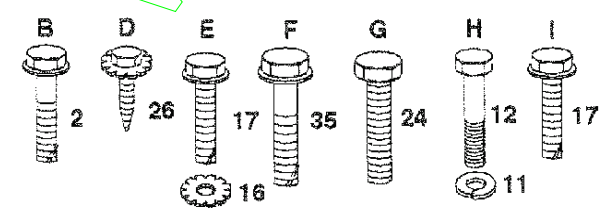

WHEELS & TIRES

KEY NO.	PART NO.	DESCRIPTION
1	532059192	Cap Valve Tire
2	532065139	Stem Valve
3	532106222	Tire F Ts 15 X 6 0 - 6 Service
4	532059904	Tube Front (Service Item Only)
5	532125121	Rim Asm 6" front Yellow Service
6	532124957	Fitting Grease (Front Wheel Only)
7	532124959	Bearing Flange (Front Wheel Only)
8	532125122	Rim Asm 8" rear Yellow Service
9	532106268	Tire R Ts 18 x 9.5-8 C Service
10	532124926	Tube Rear (Service Item Only)
11	532104757	Cap Axle Blk 1 50 X 1 00

NOTE: All component dimensions given in U.S. inches
1 inch = 25.4 mm

REPAIR PARTS

14 HP 42" TRACTOR - - MODEL NO. BL1442LTB, PRODUCT NO. 954 00 24-61
ENGINE

REPAIR PARTS

14 HP 42" TRACTOR - - MODEL NO. BL1442LTB, PRODUCT NO. 954 00 24-61
ENGINE