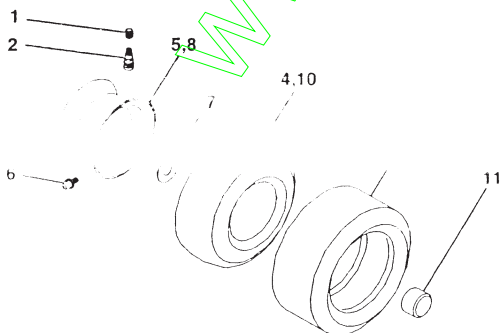

NOTE: All component dimensions given in U. S.
inches 1 inch = 25.4 mm

REPAIR PARTS

TRACTOR -- MODEL NUMBER BL14542STH (BL14542STHA) PRODUCT NO. 954 2100-25
ENGINE

KEY NO.	PART NO.	DESCRIPTION	KEY NO.	PART NO.	DESCRIPTION
1	140117	Seat	13	121248X	Bushing Snap Blk Nyl 50 Id
2	140551	Bracket Pnt Pivot Seat (blk)	14	72050412	Bolt Rdhd Sht Nk 1/4-20x1-1/2
3	71110616	Bolt Fin Hex 3/8-16unc X 1	15	134300	Spacer Split 28 X 96 Zinc
4	19131610	Washer 13/32 X 3/4 X 10 Ga	16	121250X	Spring Cprsn 1 27 Blk Pnt
5	145006	Clip Push In Hinged	17	123976X	Nut Lock 1/4 Lge Flg Gr 5 Zinc
6	73800600	Nut Hex Lock w/Ins 3/8-16 Unc	21	171852	Bolt Shoulder 5/16-18 Unc-2A
7	124181X	Spring Seat Cprsn 2 250 Blk Zi	22	73800500	Nut Hex Lock w/Ins 5/16-18
8	17000616	Screw Thdrol 3/8-16 X 1-1/2	24	19171912	Washer 17/32 X 1-3/16 X 12 Ga.
9	19131614	Washer 13/32 X 1 X 14 Ga	25	127018X	Bolt Shoulder 5/16-18 X 62
10	155025	Pan Pnt Seat (blk)			
12	121246X	Bracket Pnt Mounting Switch			

NOTE: 1. The seat is mounted on the tractor by means of the 11 1/2" straps.

REPAIR PARTS

TRACTOR -- MODEL NUMBER BL14542STH (BL14542STHA) PRODUCT NO. 954 2100-25
ENGINE

KEY NO.	PART NO.	DESCRIPTION
1	140837	Decal, Saddle Parking Brake
2	166287	Decal, Lens Logo
3	170998	Decal, Hood, R.H.
4	170999	Decal, Hood, L.H.
5	126187X	Decal, DBA
6	159736	Decal, Chassis Hot Muffler
7	145437	Decal Europe Stand CE
8	166285	Decal Inst Strg Whl
9	166708	Decal, Fender, Logo
11	159737	Decal Brake/Clutch
12	157637	Decal, Chassis 42/Hyd

WHEELS & TIRES

KEY NO.	PART NO.	DESCRIPTION
1	59192	Cap Value Tire
2	65139	Stem Value
3	106222X	Tire F Ts 15 X 6 0 - 6 Service
4	59904	Tube Inner Front #35060
5	106732X421	Rim Asm 6" front Service
8	106108X421	Rim Asm 8" rear Service
9	106268X	Tire R Ts 18x9 5-8 Service
10	7152J	Tube Rear 9 5 X 8 Service
11	104757X	Cap Axle Blk 1 50 X 1 00
--	144334	Sealant, Tire (10 oz. tube)