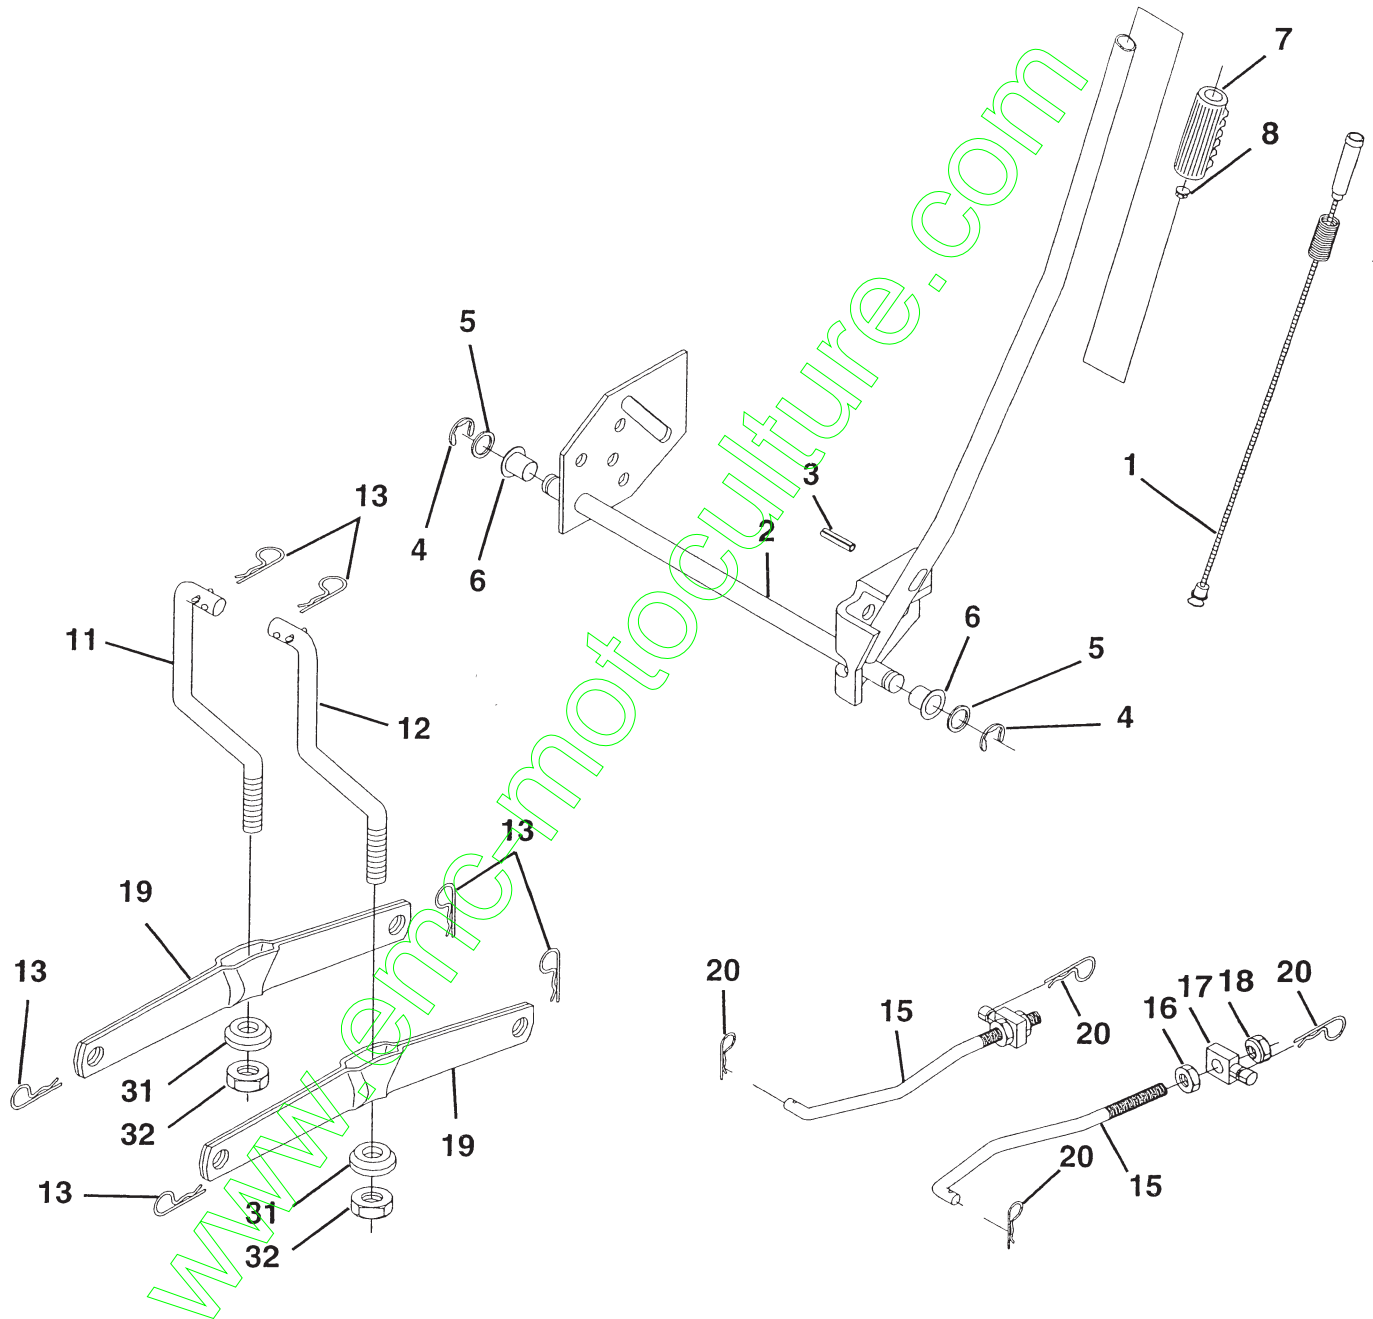

REPAIR PARTS

TRACTOR--MODEL NUMBER BL14542STH(BL14542STHD) PRODUCT NO. 9542100-25
LIFT ASSEMBLY

REPAIR PARTS

TRACTOR--MODEL NUMBER BL14542STH(BL14542STHD) PRODUCT NO. 9542100-25
LIFT ASSEMBLY

KEY NO.	PART NO.	DESCRIPTION
1	159460	Washer Asm Inner Spring W/Plunger
2	159471	Shaft Asm. Lift
3	105767X	Pin Groove
4	12000002	E Ring #5133-62
5	19211621	Washer 21/32 x 1 x 21 Ga.
6	120183X	Bearing Nylon
7	109413X	Grip Handle
8	124526X	Button Plunger
11	139865	Link Asm Lift L.H.
12	139866	Link Asm Lift R.H.
13	4939M	Retainer Spring
15	173288	Link Front
16	73350800	Nut Jam Hex 1/2-13 Unc
17	130171	Trunnion Blk Zinc
18	73800800	Nut Lock W/wsh 1/2-13 Unc
19	139868	Arm Suspension Mower
20	163552	Retainer Spring
31	169865	Bearing, Pvt. Lift.
32	73540600	Nut Crownlock 3/8-24

NOTE: All component dimensions given in U.S. inches
1 inch = 25.4 mm