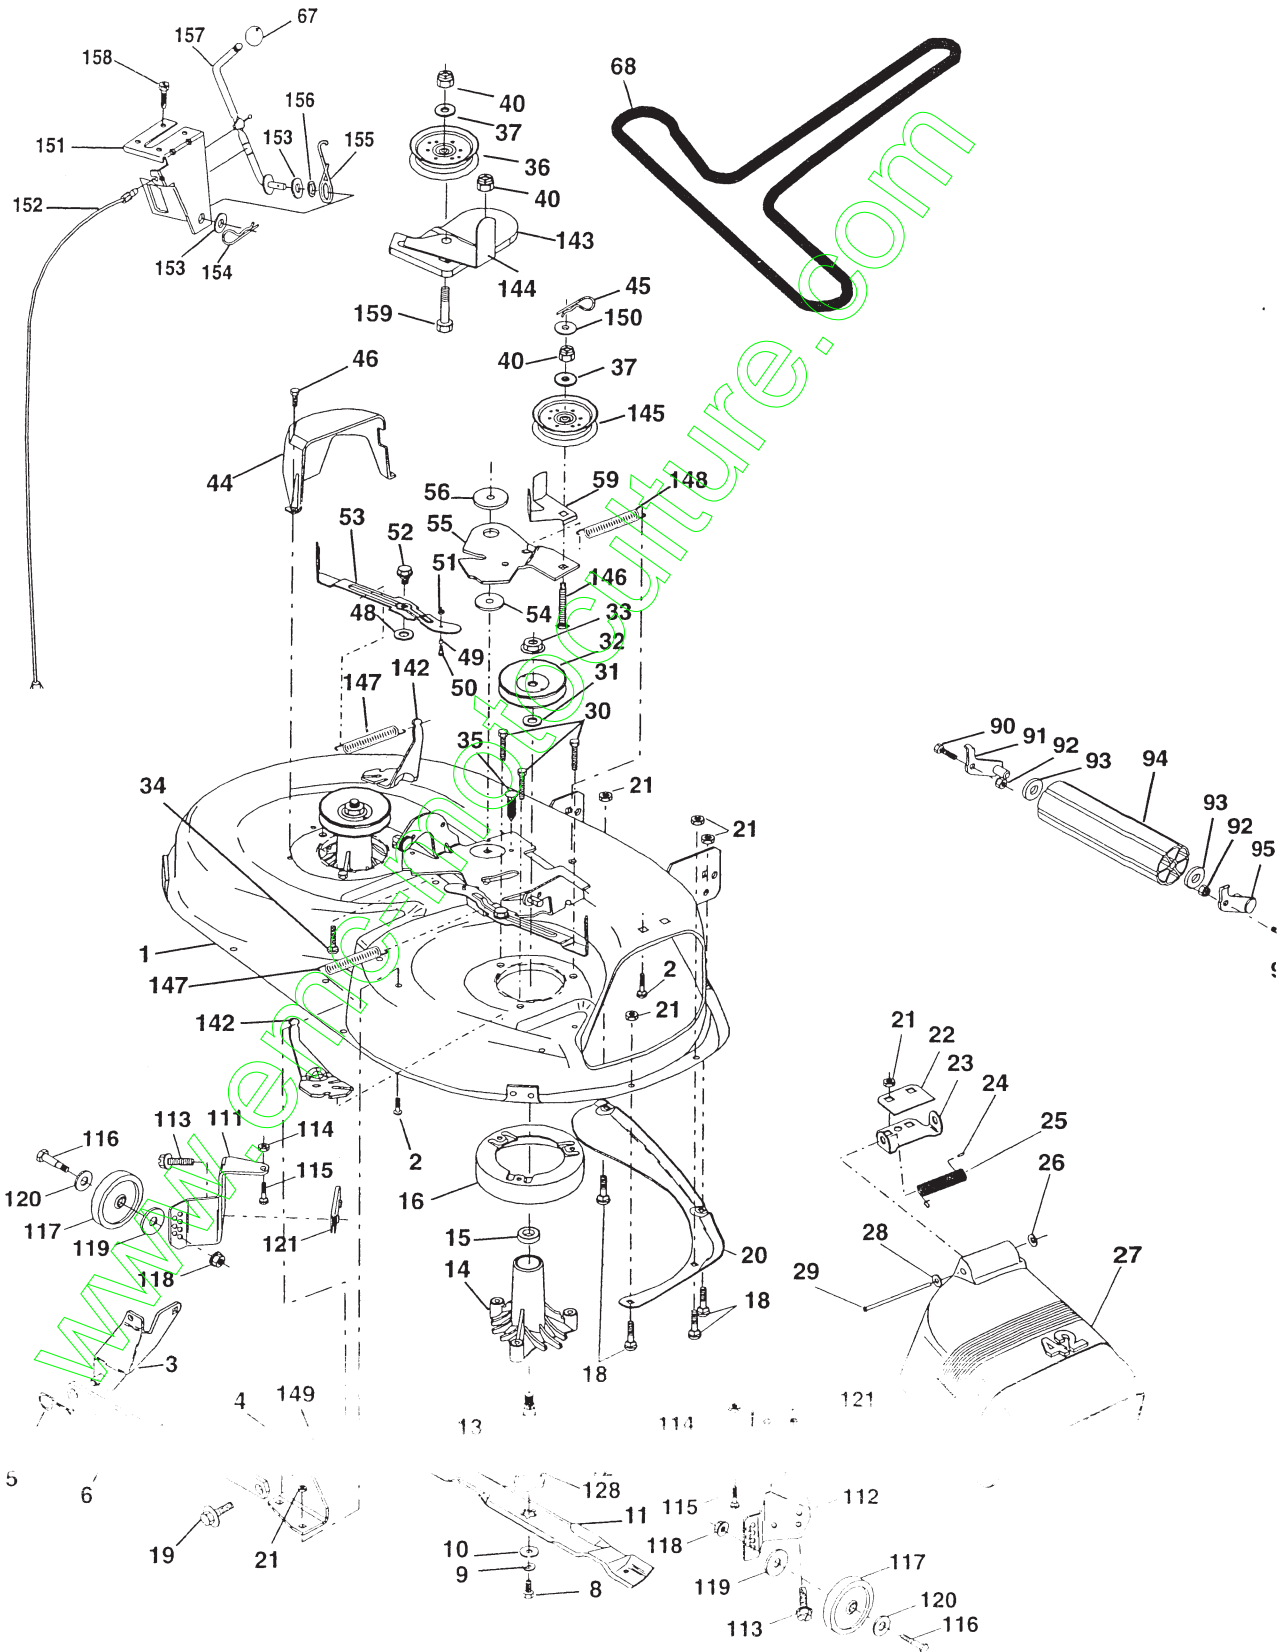

REPAIR PARTS

TRACTOR -- MODEL NUMBER BL14542STH (BL14542STHA) PRODUCT NO. 954 2100-2
MOWER DECK

REPAIR PARTS

TRACTOR -- MODEL NUMBER BL14542STH (BL14542STHA) PRODUCT NO. 954 2100-25
MOWER DECK

KEY NO.	PART NO.	DESCRIPTION	KEY NO.	PART NO.	DESCRIPTION
1	165892	Mower Deck Assembly, 42"	54	133943	Washer, Hardened
2	72140506	Bolt	55	155046	Arm, Idler
3	138017	Bracket Assembly, Sway Bar, Front	56	165723	Spacer, Retainer
4	165460	Bracket Sway Bar 38/42" Deck	59	141043	Guard, TUV Idler
5	4939M	Retainer Spring	67	106932X	Knob, round
6	130832	Arm, Suspension, Rear	68	144959	V-Belt
8	850857	Bolt, Hex 3/8-24 x 1.25 Gr. 8	90	74760616	Bolt Fin Hex 3/8-16 Unc x 1
9	10030600	Washer, Lock	91	132274	Bracket Asm Noseroller Lh
10	140296	Washer, Hardened	92	73800600	Nut
11	138498	Blade, High Perf	93	19171416	Washer 17/32 x 7/8 x 16 Ga
12	129895	Bearing, Ball	94	132264	Roller Nose 38&42
13	137645	Shaft Assembly, Mandrel, Vented (Includes Key Number 12)	95	132273	Bracket Asm Nose Roller RH
14	128774	Housing, Mandrel, Vented	111	155197	Bracket, Gauge, Wheel L.H.
15	110485X	Bearing, Ball, Mandrel	112	155198	Bracket, Gauge, Wheel R.H.
16	140329	Stripper, Vented Mower Deck	113	17060512	Screw 5/16-18 x 3/4
18	72140505	Bolt, Carriage 5/16-18 x 5/8	114	73510500	Nut, Keps 5/16-18 UNC
19	132827	Bolt, Shoulder	115	72110504	Bolt, Carriage 5/16 UNC x 1/2
20	159770	Baffle, Vortex	116	4898H	Bolt, Shoulder
21	73680500	Nut Crownlock 5/16-18 UNC	117	105455X	Wheel, Gauge
22	134753	Stiffener Bracket	118	73930600	Nut, Centerlock 3/8-16
23	131267	Bracket, Deflector	119	19121414	Washer 3/8 x 7/8 x 14 Gauge
24	105304X	Cap, Sleeve	120	19171512	Washer 17/32 x 15/16 x 12 Ga.
25	123713X	Spring, Torsion, Deflector	121	143723	Bracket
26	110452X	Nut, Push	128	153390	Washer Felt
27	130968X428	Shield, Deflector	142	165890	Arm Spring Brake Mower
28	19111016	Washer 11/32 x 5/8 x 16 Ga.	143	157109	Bracket Arm Idler 42"
29	131491	Rod, Hinge	144	158634	Keeper Belt 42" Clutch Cable
30	157722	Screw Thdrol Washer Head	145	165888	Pulley Idler Flat
31	129963	Washer, Spacer	146	165891	Bolt Carriage Idler
32	153535	Pulley, Mandrel	147	131335	Spring Extension
33	137266	Nut, Toplock, Flanged	148	169022	Spring Return Idler
34	72110614	Bolt	149	165898	Retainer Spring Yellow Zinc
35	133835	Fastner, Christmas Tree	150	19091216	Washer 9/32 x 3/4 x 16 Ga.
36	131494	Pulley, Idler, Flat	151	169670	Bracket Clutch
37	19131316	Washer 13/32 x 13/16 x 16 Gauge	152	169676	Cable Clutch 42 In
40	73680600	Nut Crownlock 3/8-16 UNC	153	169674	Washer Flat 3/8" Type B
44	140088	Guard, Mandrel, L.H.	154	169675	Spring Retainer
45	4497H	Retainer	155	169671	Spring Retention Lever
46	137729	Screw, Thd. Roll 1/4-20 x 5/8	156	169672	Spacer
48	133944	Washer, Hardened	157	169669	Rod Clutch
49	155066	Roller Assembly, Cam Follower	158	17720410	Screw Hex Thd Cut 1/4-20 x 5/8
50	131340	Bolt, Shoulder #10-24 Grade 5	159	72140614	Bolt Rdhd Sqn 3/8-16 Unc x 1-3/4
51	69180	Locknut	--	130794	Mandrel Assembly (Includes Key Numbers 8-10, 12-15, 31 and 32)
52	131643	Arm Assembly, Pad, Brake	--	171491	Mower Deck, complete

1 inch = 25/4 mm