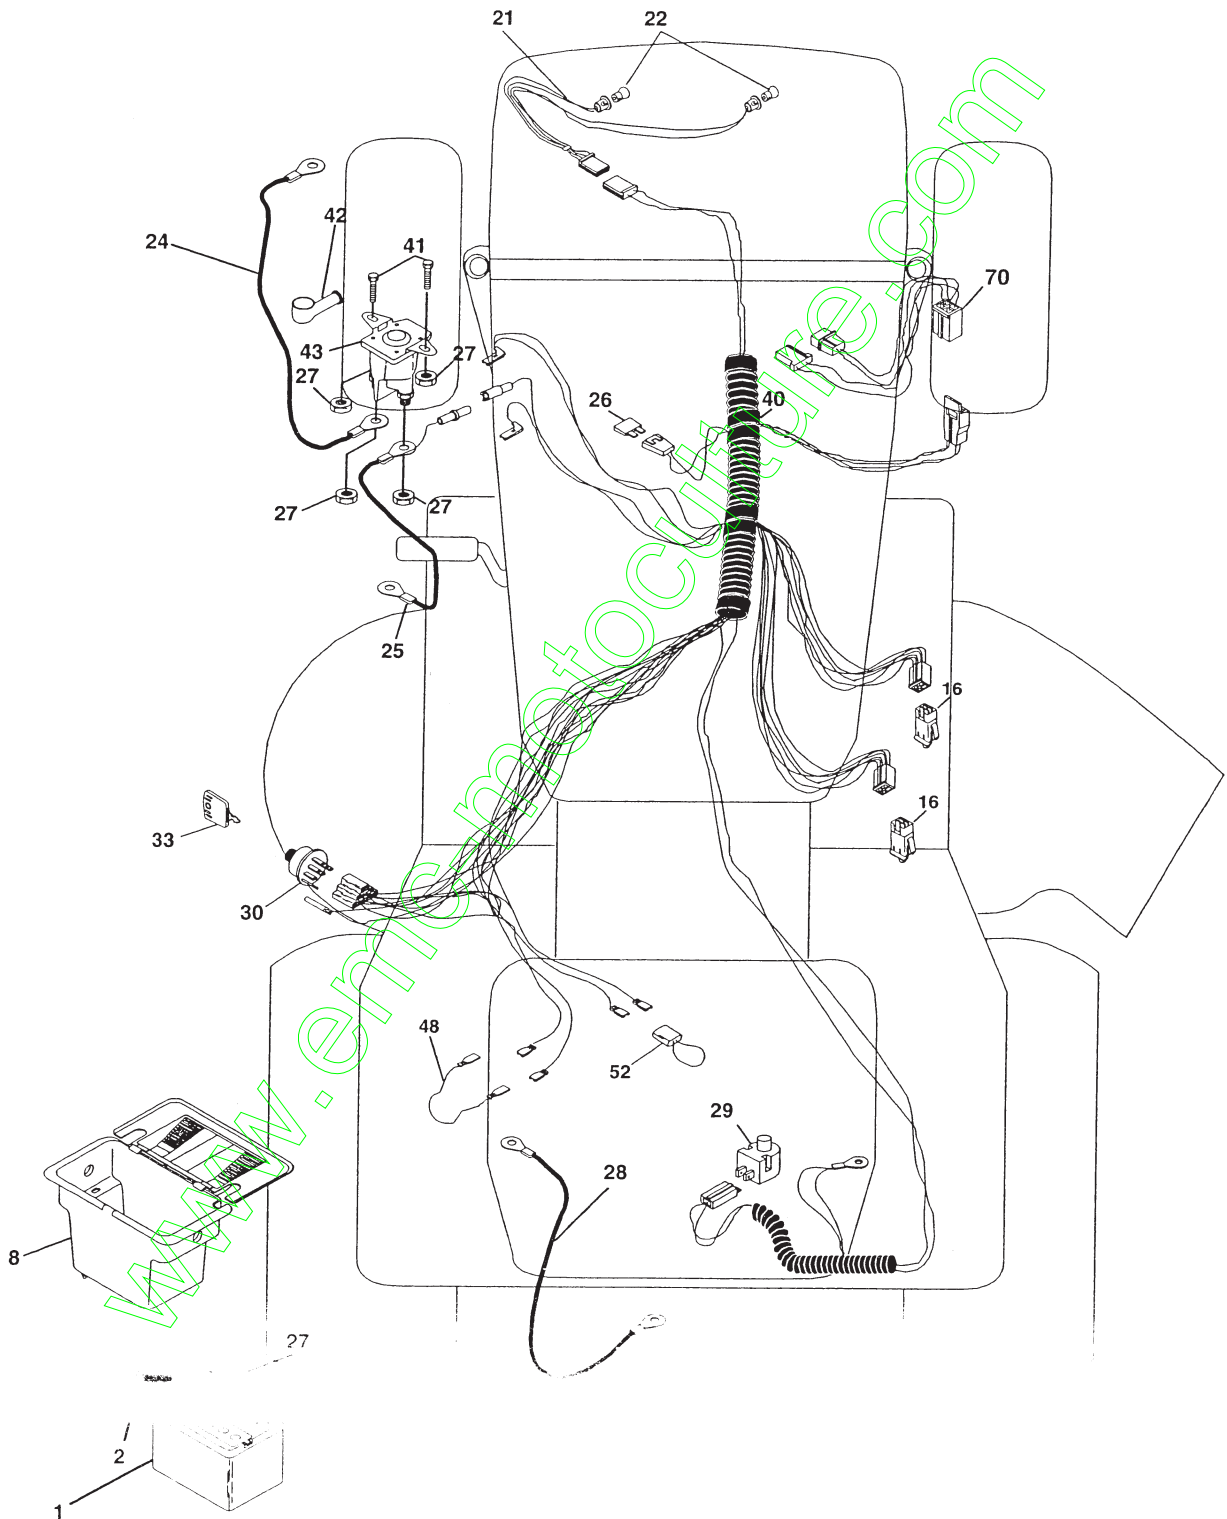

IGNITION SWITCH

POSITION	CIRCUIT	"MAKE"
OFF	M+G+A1	NONE
RUN/LIGHT	B+A1	A2+L
RUN	B+A1	NONE
START	B + S + A1	NONE

CONNECTIONS

WIRING INSULATED CLIPS
NOTE: IF WIRING INSULATED CLIPS WERE REMOVED FOR SERVICING OF UNIT, THEY SHOULD BE REPLACED TO PROPERLY SECURE YOUR WIRING.

REPAIR PARTS

TRACTOR -- MODEL NUMBER BL14542STH (BL14542STHA) PRODUCT NO. 954 2100-25
ELECTRICAL

REPAIR PARTS

TRACTOR -- MODEL NUMBER BL14542STH (BL14542STHA) PRODUCT NO. 954 2100-25
ELECTRICAL

KEY NO.	PART NO.	DESCRIPTION
1	144925	Battery 12 VOLT 25 AMP
2	74760412	Bolt Hex Hd 1/4-20unc x 3/4
8	156417	Case Battery
16	153664	Switch, Interlock Push-In
21	166181	Harness Asm Light W/4152
22	4152J	Bulb Light #1156
24	4799J	Cable Battery 6 Ga 11" red
25	146147	Cable Battery 6 Ga w/16 wire red
26	166180	Fuse 15 AMP
27	73510400	Nut Keps Hex 1/4-20 Unc
28	4207J	Cable Ground 6 Ga 12" black
29	121305X	Switch Plunger Nc Gray
30	163968	Switch Ign
33	140401	Key Ign
40	170217	Harness Ign Man Cl Am Hm 97
41	71110408	Bolt Blk. Fin Hex 1/4-20 Unc x 1/2
42	131563	Cover Terminal Red
43	145673	Solenoid
48	140844	Adapter Ammeter Rectangular
52	141940	Protection Wire Loop
70	170243	Harness Engine