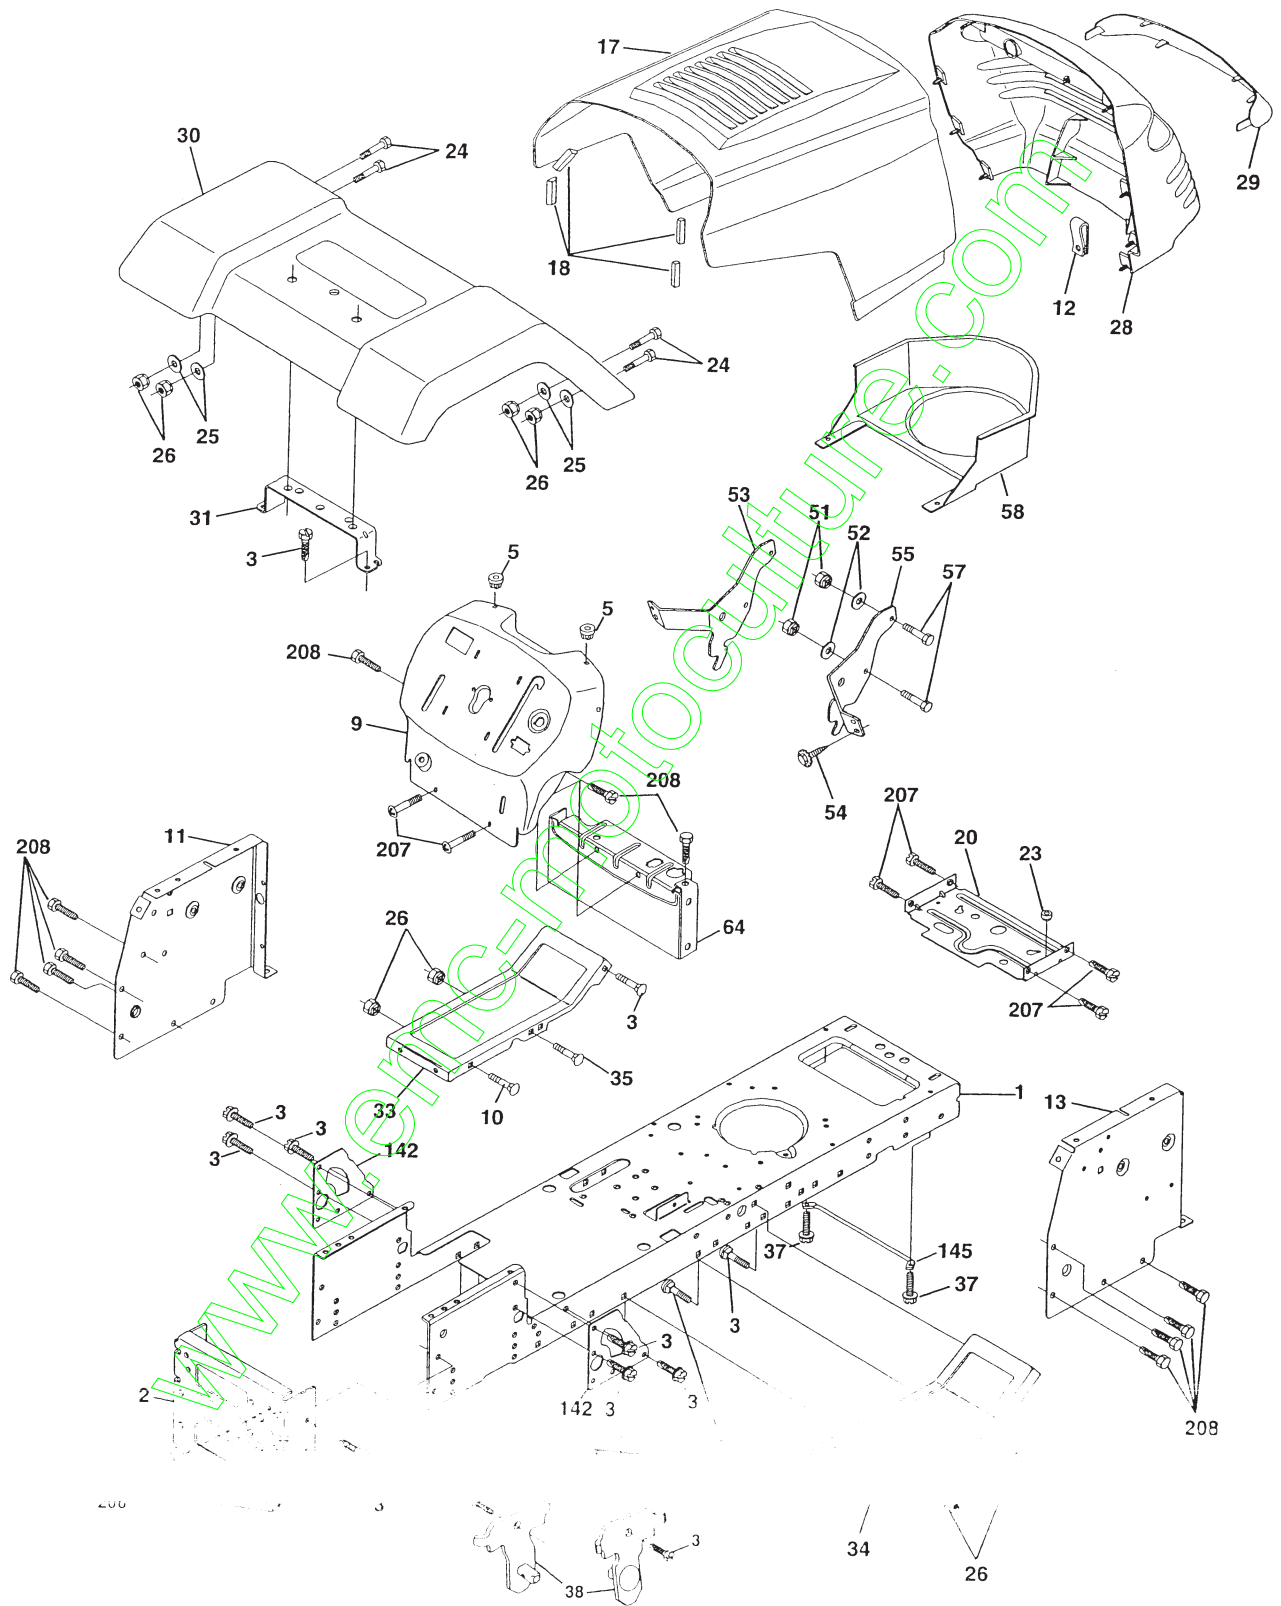

REPAIR PARTS

TRACTOR -- MODEL NUMBER BL14542STH (BL14542STHA) PRODUCT NO. 954 2100-25
ELECTRICAL

REPAIR PARTS

TRACTOR -- MODEL NUMBER BL14542STH (BL14542STHA) PRODUCT NO. 954 2100-25
ELECTRICAL

KEY NO.	PART NO.	DESCRIPTION
1	144925	Battery 12 VOLT 25 AMP
2	74760412	Bolt Hex Hd 1/4-20unc x 3/4
8	156417	Case Battery
16	153664	Switch, Interlock Push-In
21	166181	Harness Asm Light W/4152
22	4152J	Bulb Light #1156
24	4799J	Cable Battery 6 Ga 11" red
25	146147	Cable Battery 6 Ga w/16 wire red
26	166180	Fuse 15 AMP
27	73510400	Nut Keps Hex 1/4-20 Unc
28	4207J	Cable Ground 6 Ga 12" black
29	121305X	Switch Plunger Nc Gray
30	163968	Switch Ign
33	140401	Key Ign
40	170217	Harness Ign Man Cl Am Hm 97
41	71110408	Bolt Blk. Fin Hex 1/4-20 Unc x 1/2
42	131563	Cover Terminal Red
43	145673	Solenoid
48	140844	Adapter Ammeter Rectangular
52	141940	Protection Wire Loop
70	170243	Harness Engine

NOTE: All component dimensions given in U.S. inches
1 inch = 25.4 mm

REPAIR PARTS

TRACTOR -- MODEL NUMBER BL14542STH (BL14542STHA) PRODUCT NO. 954 2100-25
CHASSIS AND ENCLOSURES

REPAIR PARTS

TRACTOR -- MODEL NUMBER BL14542STH (BL14542STHA) PRODUCT NO. 954 2100-25
CHASSIS AND ENCLOSURES