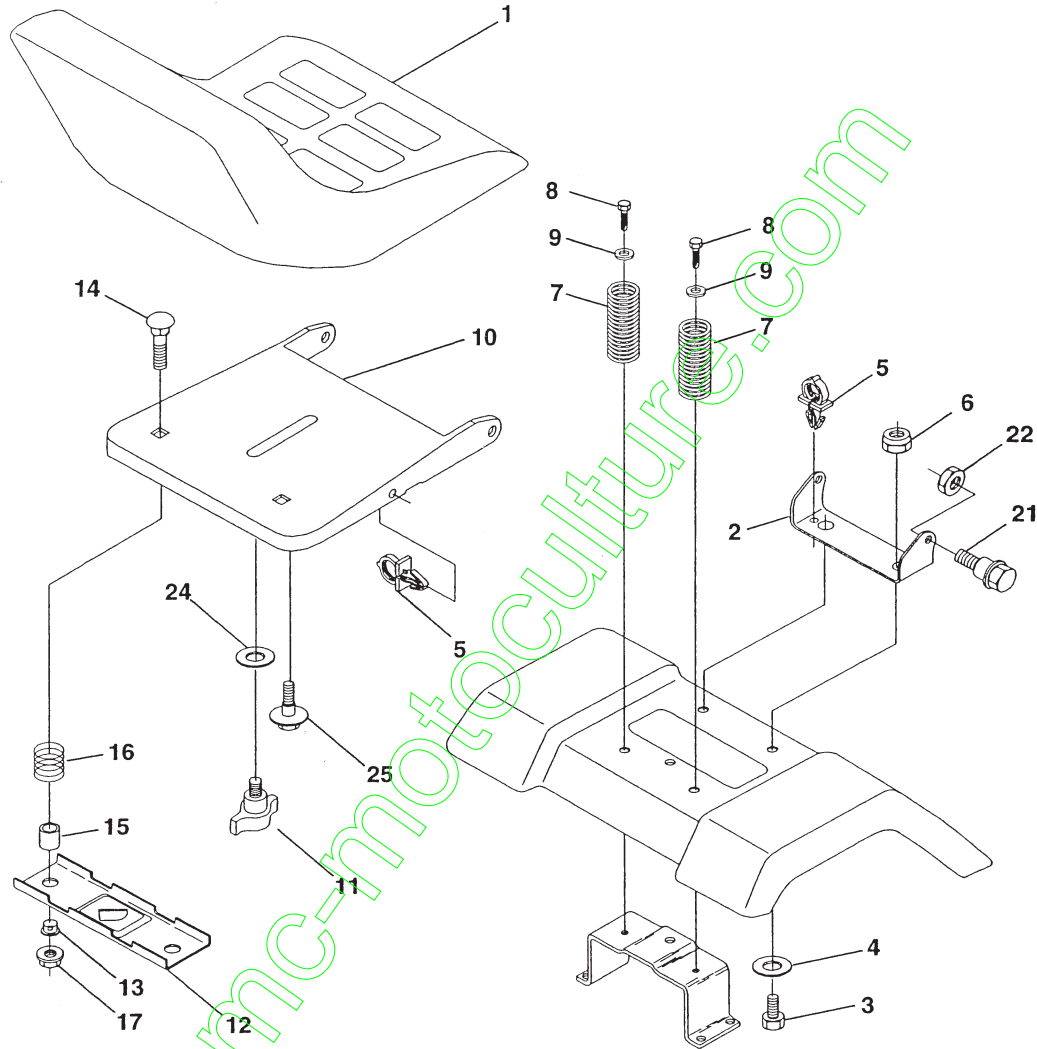

NOTE: All component dimensions given in U.S. inches
1 inch = 25.4 mm

REPAIR PARTS

TRACTOR -- MODEL NUMBER BL14542STH (BL14542STHC) PRODUCT NO. 954 2100-25
ENGINE

OPTIONAL EQUIPMENT
Spark Arrester

REPAIR PARTS

NOTE: All component dimensions given in U. S.
inches 1 inch = 25.4 mm

REPAIR PARTS

TRACTOR -- MODEL NUMBER BL14542STH (BL14542STHA) PRODUCT NO. 954 2100-25
ENGINE

KEY NO.	PART NO.	DESCRIPTION	KEY NO.	PART NO.	DESCRIPTION
1	140117	Seat	13	121248X	Bushing Snap Blk Nyl 50 Id
2	140551	Bracket Pnt Pivot Seat (blk)	14	72050412	Bolt Rdhd Sht Nk 1/4-20x1-1/2
3	71110616	Bolt Fin Hex 3/8-16unc X 1	15	134300	Spacer Split 28 X 96 Zinc
4	19131610	Washer 13/32 X 3/4 X 10 Ga	16	121250X	Spring Cprsn 1 27 Blk Pnt
5	145006	Clip Push In Hinged	17	123976X	Nut Lock 1/4 Lge Flg Gr 5 Zinc
6	73800600	Nut Hex Lock w/Ins 3/8-16 Unc	21	171852	Bolt Shoulder 5/16-18 Unc-2A
7	124181X	Spring Seat Cprsn 2 250 Blk Zi	22	73800500	Nut Hex Lock w/Ins 5/16-18
8	17000616	Screw Thdrol 3/8-16 X 1-1/2	24	19171912	Washer 17/32 X 1-3/16 X 12 Ga.
9	19131614	Washer 13/32 X 1 X 14 Ga	25	127018X	Bolt Shoulder 5/16-18 X 62
10	155025	Pan Pnt Seat (blk)			
12	121246X	Bracket Pnt Mounting Switch			