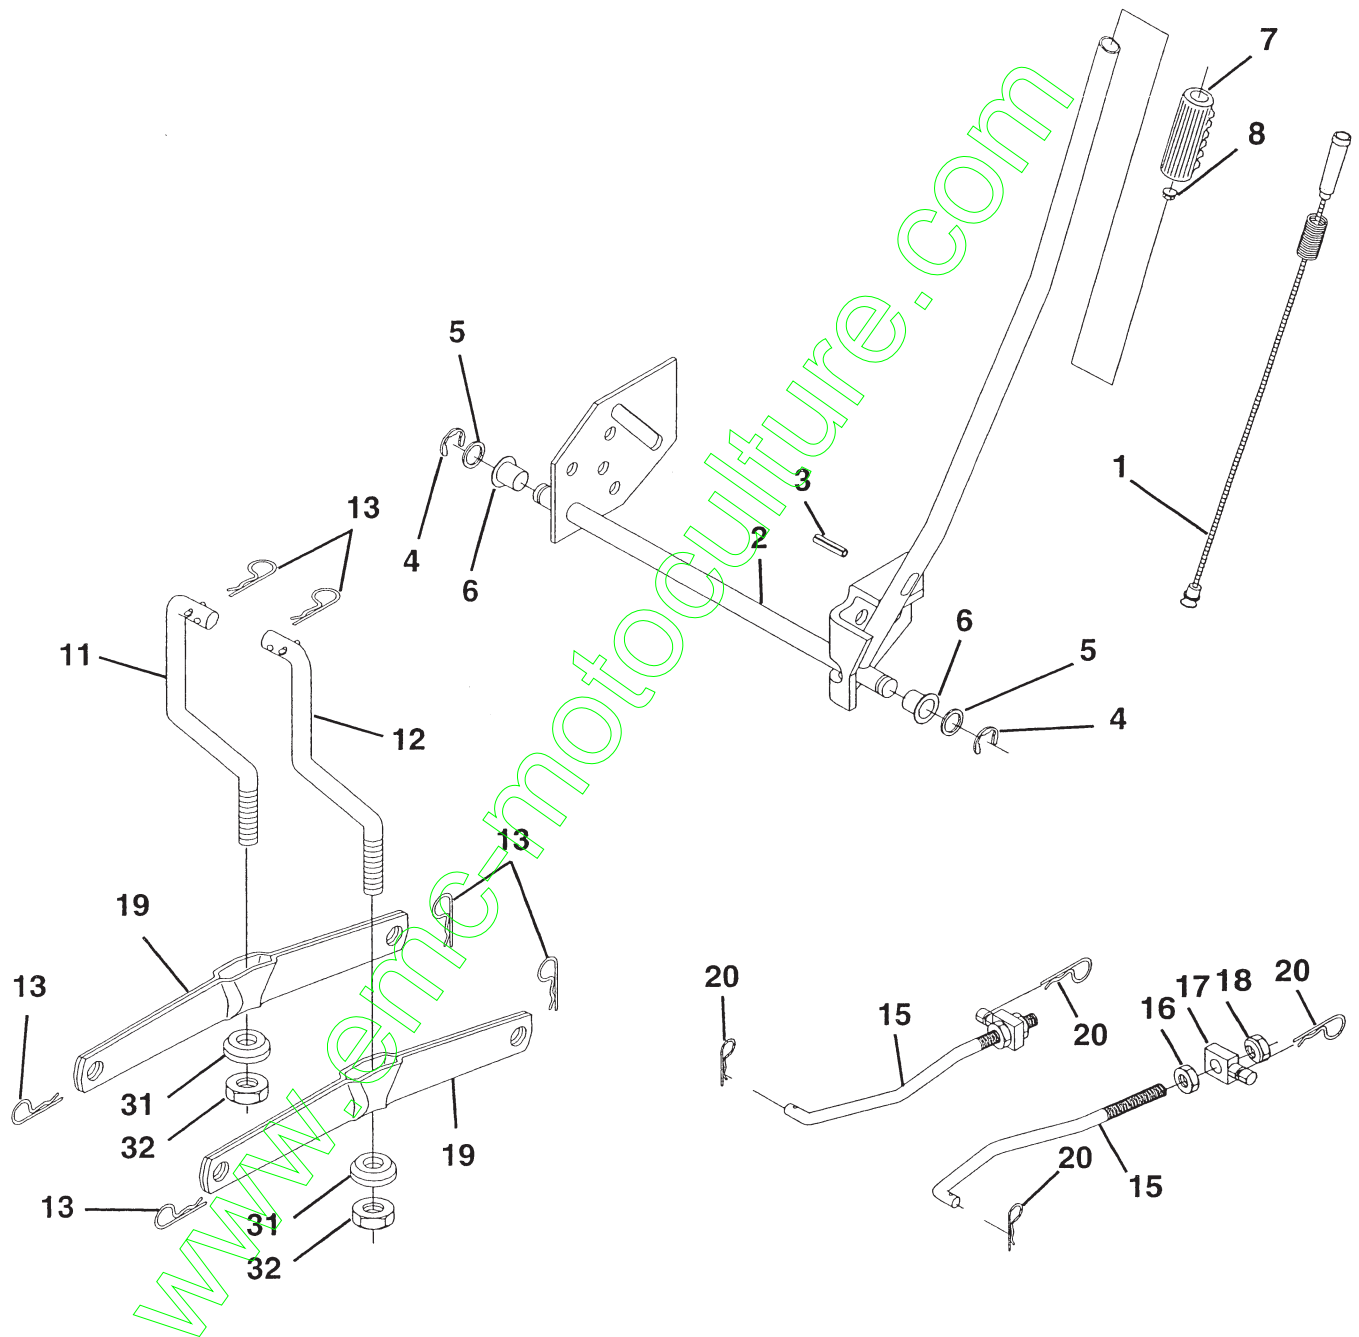

NOTE: All component dimensions given in U. S.
inches 1 inch = 25.4 mm

REPAIR PARTS

TRACTOR -- MODEL NUMBER BL14542STH (BL14542STHA) PRODUCT NO. 954 2100-25
ENGINE

KEY NO.	PART NO.	DESCRIPTION	KEY NO.	PART NO.	DESCRIPTION
1	140117	Seat	13	121248X	Bushing Snap Blk Nyl 50 Id
2	140551	Bracket Pnt Pivot Seat (blk)	14	72050412	Bolt Rdhd Sht Nk 1/4-20x1-1/2
3	71110616	Bolt Fin Hex 3/8-16unc X 1	15	134300	Spacer Split 28 X 96 Zinc
4	19131610	Washer 13/32 X 3/4 X 10 Ga	16	121250X	Spring Cprsn 1 27 Blk Pnt
5	145006	Clip Push In Hinged	17	123976X	Nut Lock 1/4 Lge Flg Gr 5 Zinc
6	73800600	Nut Hex Lock w/Ins 3/8-16 Unc	21	171852	Bolt Shoulder 5/16-18 Unc-2A
7	124181X	Spring Seat Cprsn 2 250 Blk Zi	22	73800500	Nut Hex Lock w/Ins 5/16-18
8	17000616	Screw Thdrol 3/8-16 X 1-1/2	24	19171912	Washer 17/32 X 1-3/16 X 12 Ga.
9	19131614	Washer 13/32 X 1 X 14 Ga	25	127018X	Bolt Shoulder 5/16-18 X 62
10	155025	Pan Pnt Seat (blk)			
12	121246X	Bracket Pnt Mounting Switch			

WHEELS & TIRES

KEY NO.	PART NO.	DESCRIPTION
1	59192	Cap Value Tire
2	65139	Stem Value
3	106222X	Tire F Ts 15 X 6 0 - 6 Service
4	59904	Tube Inner Front #35060
5	106732X421	Rim Asm 6" front Service
8	106108X421	Rim Asm 8" rear Service
9	106268X	Tire R Ts 18x9 5-8 Service
10	7152J	Tube Rear 9 5 X 8 Service
11	104757X	Cap Axle Blk 1 50 X 1 00
--	144334	Sealant, Tire (10 oz. tube)

NOTE: All component dimensions given in U.S. inches 1 inch = 25.4 mm

REPAIR PARTS

TRACTOR -- MODEL NUMBER BL14542STH (BL14542STHA) PRODUCT NO. 954 2100-25
LIFT ASSEMBLY

REPAIR PARTS

TRACTOR -- MODEL NUMBER BL14542STH (BL14542STHA) PRODUCT NO. 954 2100-25
LIFT ASSEMBLY