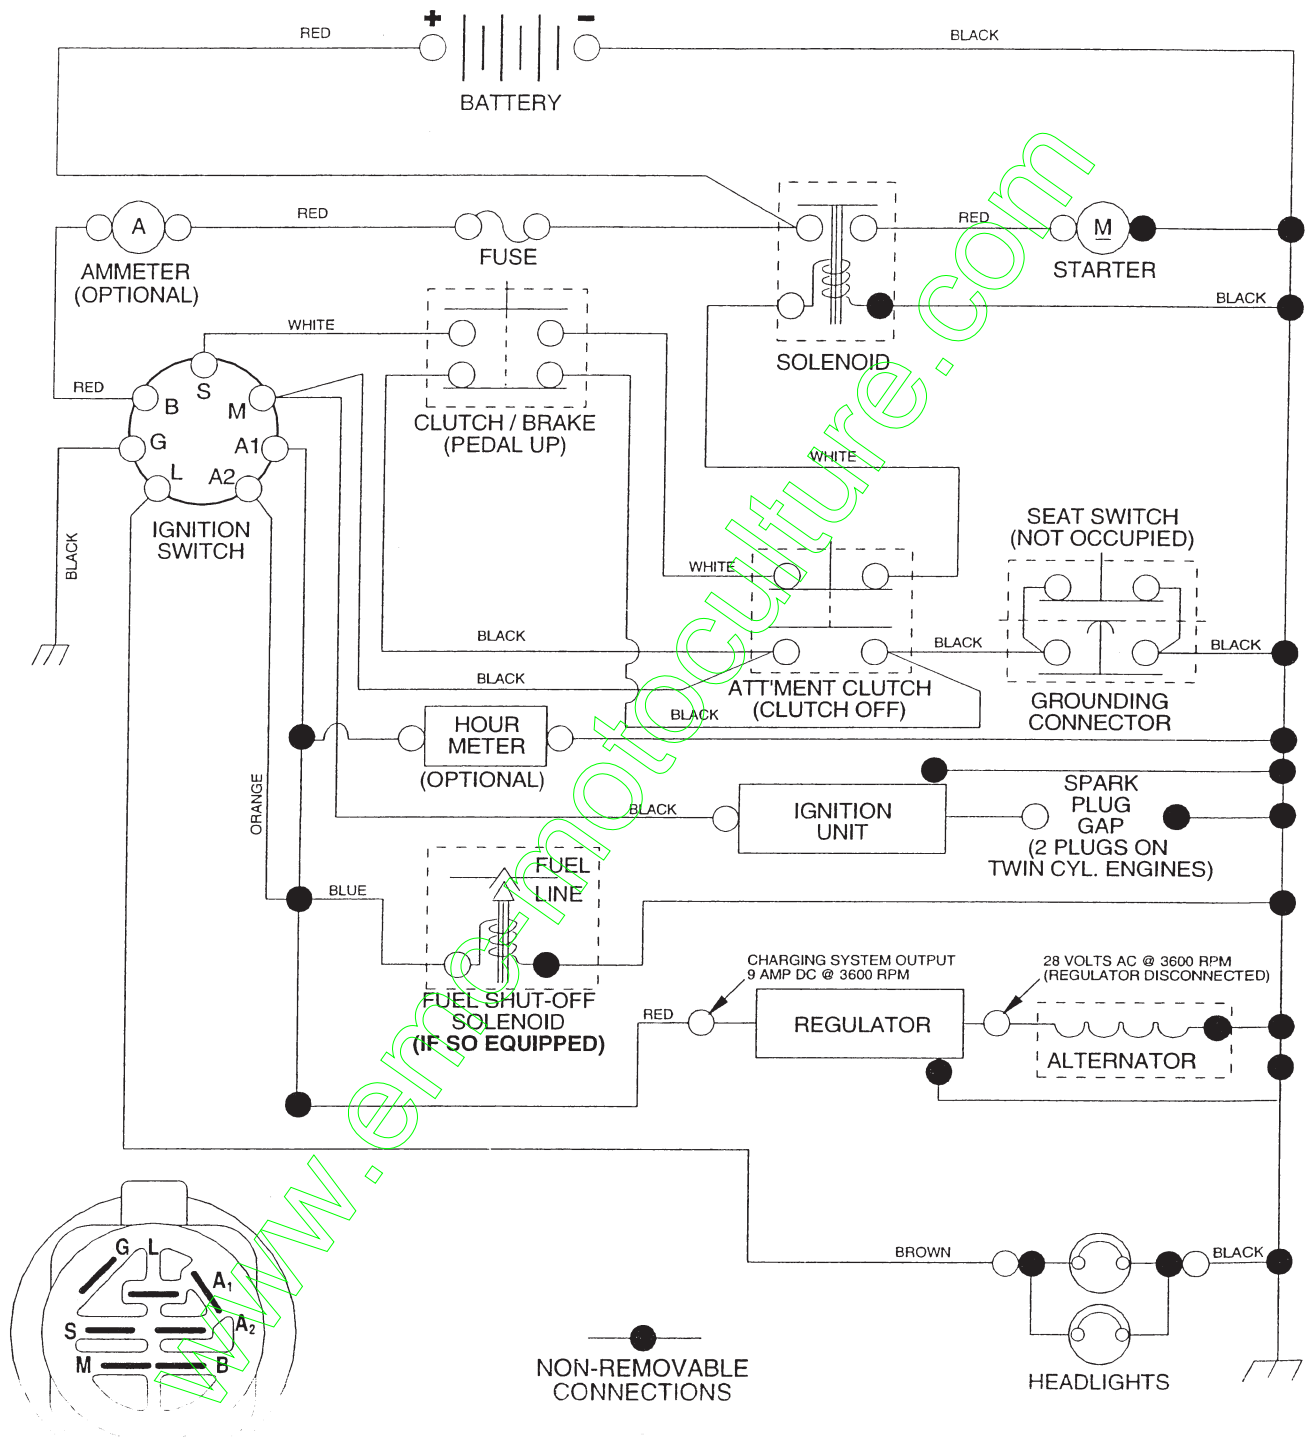

ILLUSTRATED PARTS BREAKDOWN

**BERNARD
14.5 HP LAWN TRACTOR
MODEL NO. BL14542STH (BL14542STHA)
954 21 00-25**

(BL14542STHB)

(BL14542STHC)

(BL14542STHD)

www.emc-motoculture.com

**TRACTOR--MODEL NUMBER BL14542STH (BL14542STHD) PRODUCT NO. 954 2100-25
SCHEMATIC**

IGNITION SWITCH

POSITION	CIRCUIT	"MAKE"
OFF	M+G+A1	NONE
RUN/LIGHT	B+A1	A2+L
RUN	B+A1	NONE
START	B + S + A1	NONE

CONNECTIONS

WIRING INSULATED CLIPS
NOTE: IF WIRING INSULATED CLIPS WERE REMOVED FOR SERVICING OF UNIT, THEY SHOULD BE REPLACED TO PROPERLY SECURE YOUR WIRING.

REPAIR PARTS

TRACTOR -- MODEL NUMBER BL14542STH (BL14542STHA) PRODUCT NO. 954 2100-25
ELECTRICAL

REPAIR PARTS

TRACTOR -- MODEL NUMBER BL14542STH (BL14542STHA) PRODUCT NO. 954 2100-25
ELECTRICAL

KEY NO.	PART NO.	DESCRIPTION
1	144925	Battery 12 VOLT 25 AMP
2	74760412	Bolt Hex Hd 1/4-20unc x 3/4
8	156417	Case Battery
16	153664	Switch, Interlock Push-In
21	166181	Harness Asm Light W/4152
22	4152J	Bulb Light #1156
24	4799J	Cable Battery 6 Ga 11" red
25	146147	Cable Battery 6 Ga w/16 wire red
26	166180	Fuse 15 AMP
27	73510400	Nut Keps Hex 1/4-20 Unc
28	4207J	Cable Ground 6 Ga 12" black
29	121305X	Switch Plunger Nc Gray
30	163968	Switch Ign
33	140401	Key Ign
40	170217	Harness Ign Man Cl Am Hm 97
41	71110408	Bolt Blk. Fin Hex 1/4-20 Unc x 1/2
42	131563	Cover Terminal Red
43	145673	Solenoid
48	140844	Adapter Ammeter Rectangular
52	141940	Protection Wire Loop
70	170243	Harness Engine