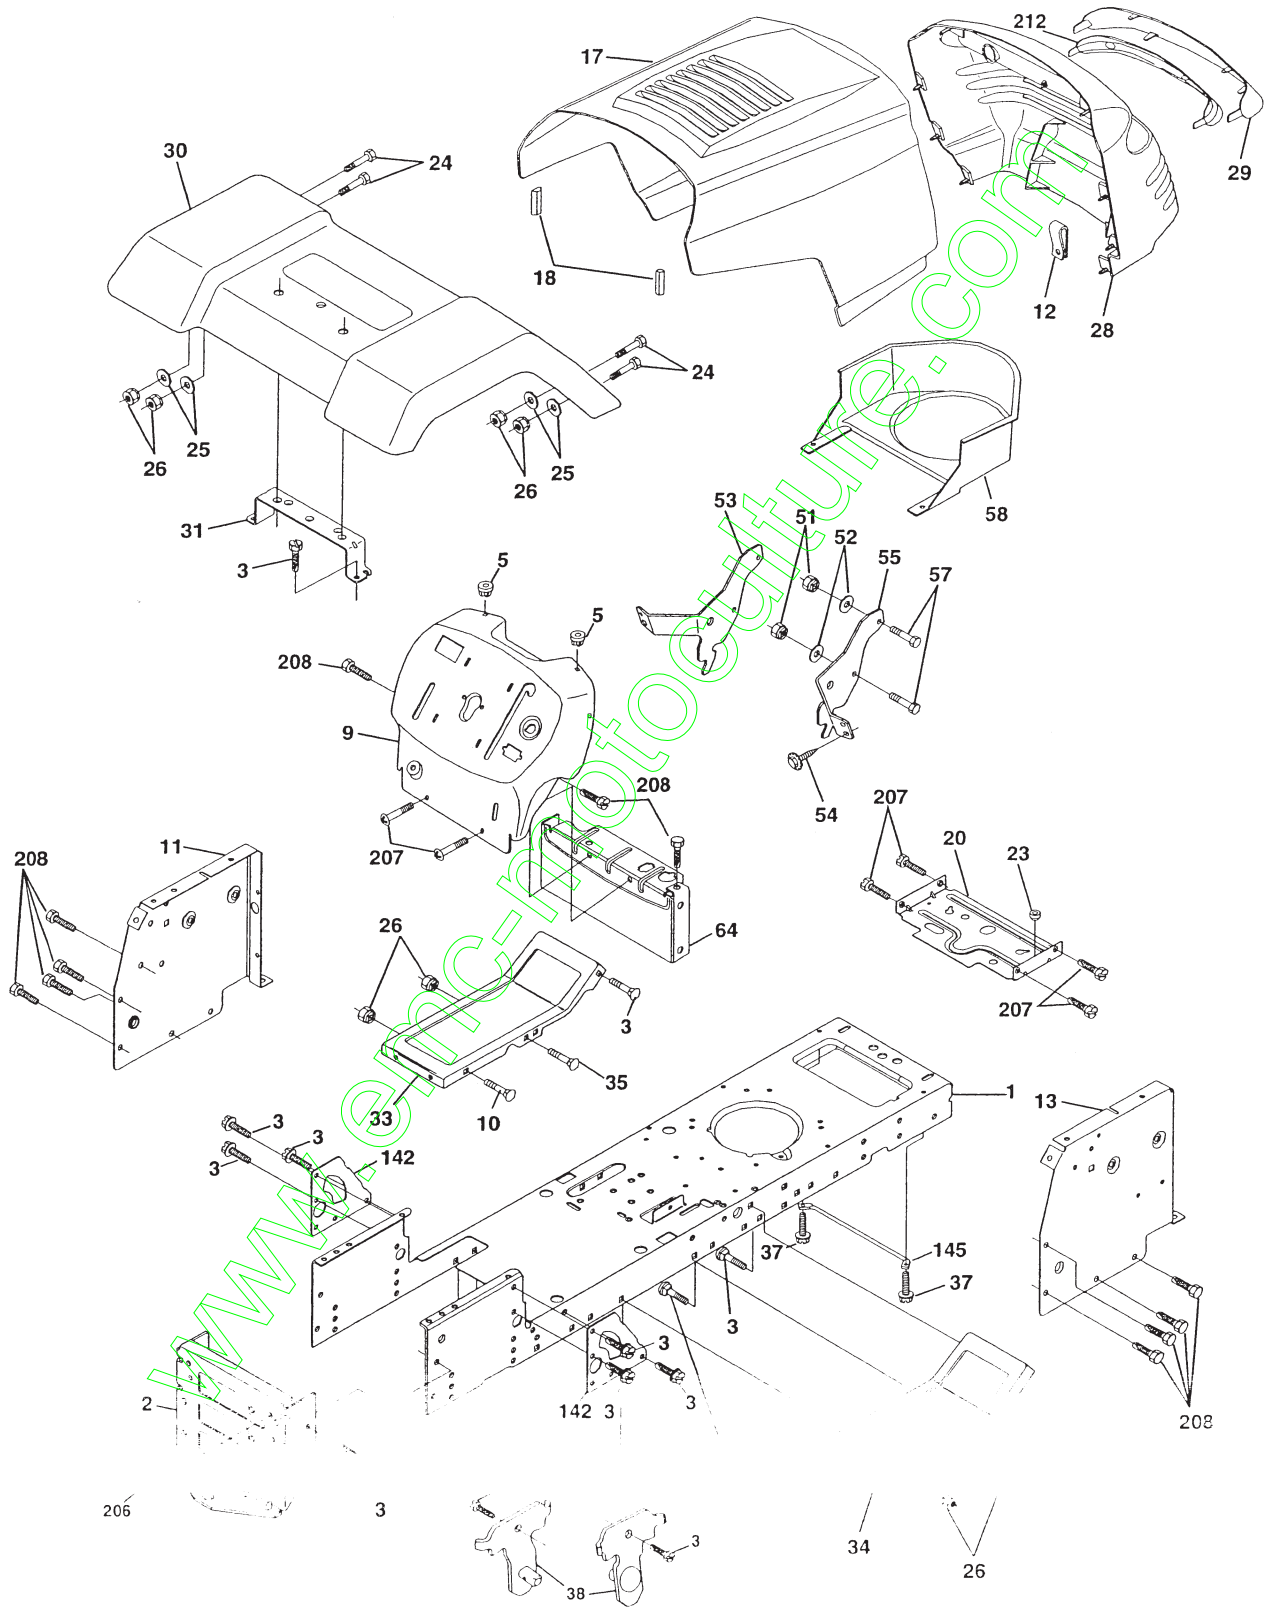

REPAIR PARTS

TRACTOR--MODEL NUMBER BL14542STH(BL14542STHC) PRODUCT NO.954 2100-25
CHASSIS AND ENCLOSURES

REPAIR PARTS

TRACTOR--MODEL NUMBER BL14542STH (BL14542STHC) PRODUCT NO. 954 2100-25
CHASSIS AND ENCLOSURES

KEY NO.	PART NO.	DESCRIPTION
1	169830	Chassis
2	169061	Drawbar
3	17060612	Screw, 3/8-16 x 3/4
5	155272	BumperHood/Dash
9	168336X010	Dash
10	72140608	Bolt, Carriage 3/8-16 x 3/4
11	155927	Panel, Dash, L.H.
12	145660	Clip Tinnerman Grille P/L
13	172107X010	Panel, Dash, R.H.
17	159639X421	Hood Assembly
18	126938X	BumperHood
20	156437	Plate Mtg Battery Fuel Tank
23	124028X	Bushing Snap Nyl Blk Fuel Line
24	74780616	Bolt Fin Hex 3/8-16 Unc x 1 Gr 5
25	19131312	Washer 13/32 x 13/16 x 12 Gauge
26	73800600	Nut
28	146767	Grille/Lens Assembly
29	146654X599	Lens, Grille
30	169468X421	Fend/Frest Pnt STLT N HLD
31	136619	Bracket, Fender
33	145244X418	Footrest Pnt LH
34	145243X418	Footrest Pnt RH
35	72110606	Bolt Rdhd Sht Sqnk 3/8-16 x 3/4
37	17490508	Screw Thdrol 5/16-18 x 1/2
38	169834	Bracket Asm Pivot Mower Rear
51	73800400	Nut Lock w/Insert 1/4-20 UNC
52	19091416	Washer 9/32 x 7/8 x 16 Ga.
53	144697	Bracket Grille LH
54	161464	Screw Hex Wshd 8-18 x 7/8
55	144696	Bracket Grille RH
57	74780412	Bolt, Fin Hex 1/4-20 UNC x .75
58	140547	Duct Air Engine PL/LT
64	154798	Dash Lower STLT
142	165867	Plate Reinforcement STLT
145	156524	Rod Pivot Chassis/Hood
206	170165	Bolt Shoulder 5/16-18 TT
207	17670508	Screw Thdrol 5/16-18 x 1/2
208	17670608	Screw Thdrol 3/8-16 x 1/2
212	156229	Insert Lens Reflective
--	5479J	Plug, Button

NOTE: All component dimensions given in U.S. inches
1 inch = 25.4 mm