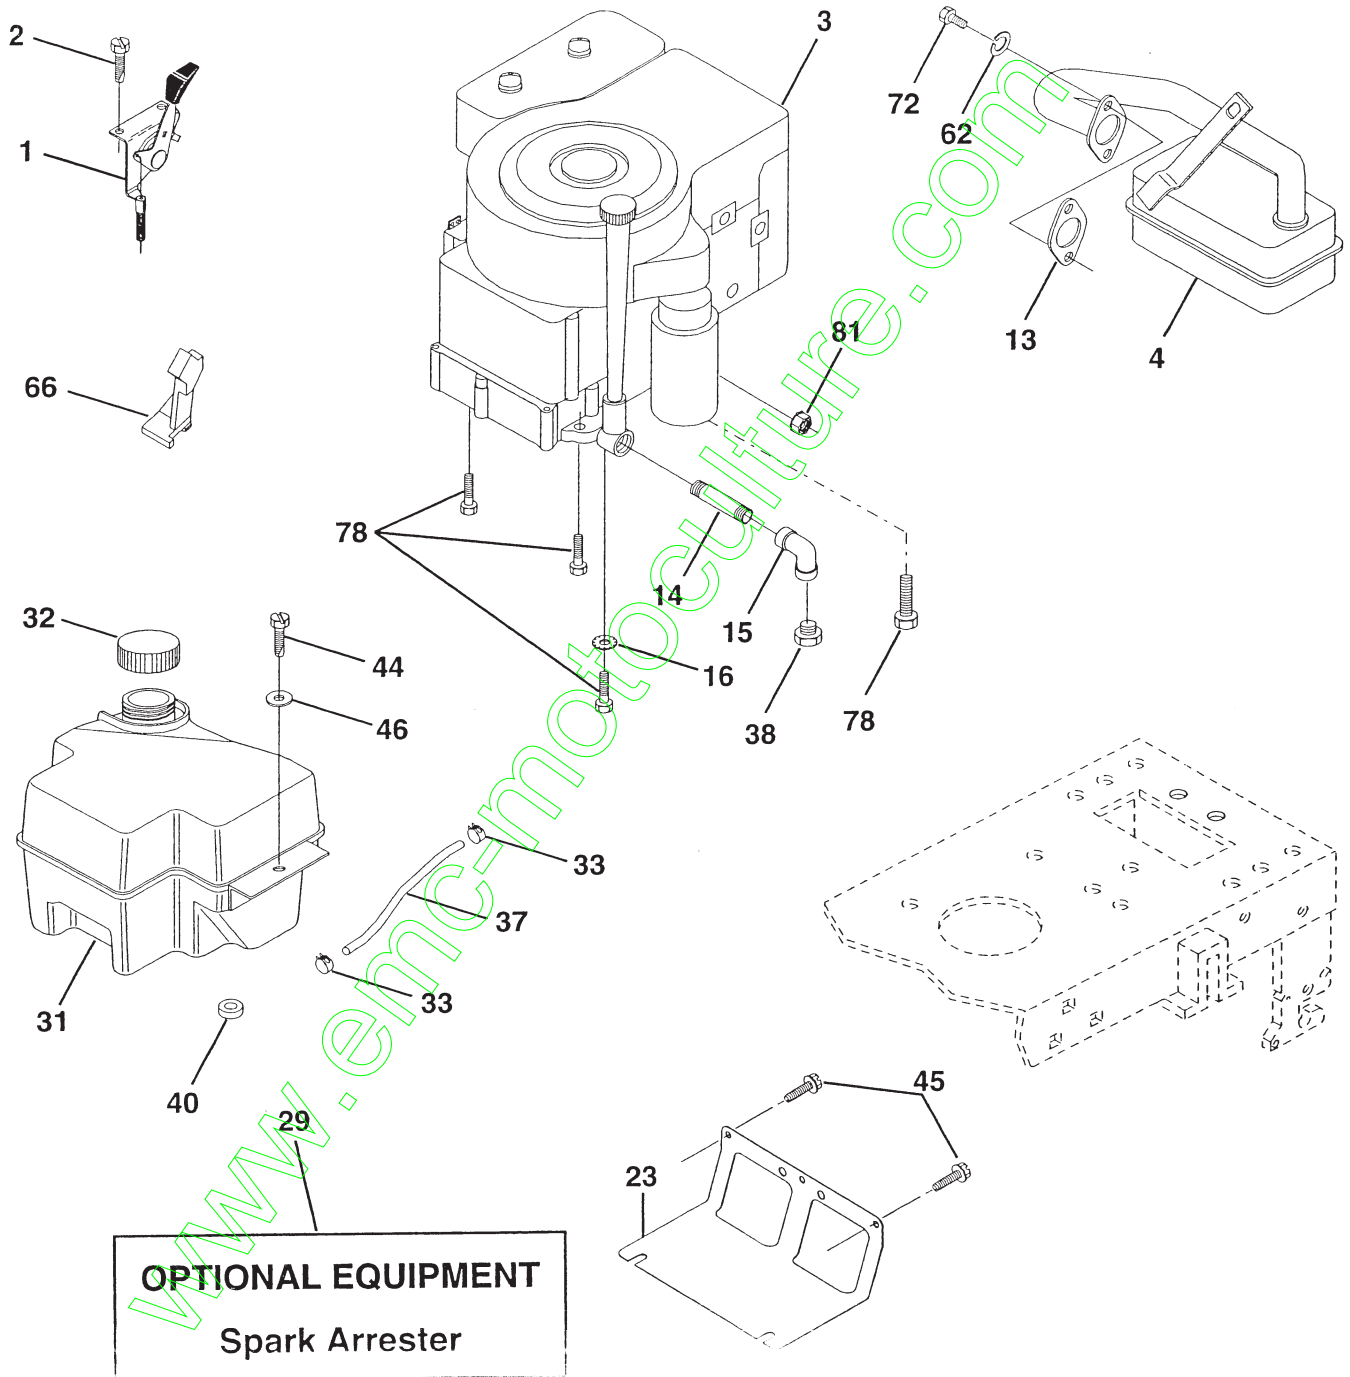

NOTE: All component dimensions given in U.S. inches

REPAIR PARTS

TRACTOR -- MODEL NUMBER BL14542STH (BL14542STHA) PRODUCT NO. 954 2100-25
STEERING ASSEMBLY

KEY NO.	PART NO.	DESCRIPTION
1	139768	Steering Wheel
2	154427	Axle Assembly STMP Dropped STL
3	169840	Spindle Assembly, L.H.
4	169839	Spindle Assembly, R.H.
5	6266H	Bearing, Race, Thrust, Hardened
6	121748X	Washer 25/32 x 1-5/8 x 16 Gauge
7	19272016	Washer 27/32 x 1-1/4 x 16 Gauge
8	12000029	Ring, Klip
9	3366R	Bearing, Steering Column
10	169832	Draglink Extended Stamped
11	10040600	Washer, Lock
13	136518	Spacer Brg Axle Front
15	145212	Hex Flange Lock
17	156546	Shaft Assembly, Steering
18	57079	Washer, Thrust .515 x .750 x .033
19	160395	Support, Shaft
22	165857	Screw, Hex Wsh Hd Torx
23	165851	Pittman Shaft Assembly
25	154406	Bracket, Steering
26	126847X	Bushing, Link, Drag
27	136874	Gear, Sector
28	19131416	Washer 13/32 x 7/8 x 16 Gauge
29	17060612	Screw, 3/8-16 x 3/4
30	76020412	Pin
32	130465	Rod, Tie
36	155099	Bushing, Steering
37	152927	Screw
38	140175	Insert, Steering Wheel
39	19133812	Washer 13/32 x 2-3/8 x 12 Gauge
40	7810H	Nut Lock Center 3/8-24Unf
41	100711L	Adaptor, Steering Wheel
42	145054X428	Boot, Steering Shaft
43	121749X	Washer 25/32 x 1-1/4 x 16 Gauge
44	153720	Extension Shaft Steering LR.LT
46	121232X	Cap, Spindle
47	6855M	Fitting, Grease
51	73800500	Nut Lock Hex w/Ins. 5/16-18 UNC
54	74780520	Bolt Fin Hex 5/16-18 UNC x 1-1/4
62	167902	Kit Steering Asm Service
63	74780616	Bolt, Fin Hex 3/8-16 UNC x 1 Gr 5
65	160367	Spacer Brace Axle
66	154404	Bearing Arm Pittman
67	72110618	Bolt Rdhd Sqnk 3/8-16 x 2-1/4
68	169827	Axle, Brace
80	74950612	Bolt Hex Nylon 3/8-16 x 3/4
82	169835	Bracket Susp Chassis Front
85	133835	Fastner Christmas Tree

NOTE: All component dimensions given in U.S. inches
1 inch = 25.4 mm

REPAIR PARTS

TRACTOR -- MODEL NUMBER BL14542STH (BL14542STHA) PRODUCT NO. 954 2100-2
ENGINE

REPAIR PARTS

TRACTOR -- MODEL NUMBER BL14542STH (BL14542STHA) PRODUCT NO. 954 2100-25
ENGINE