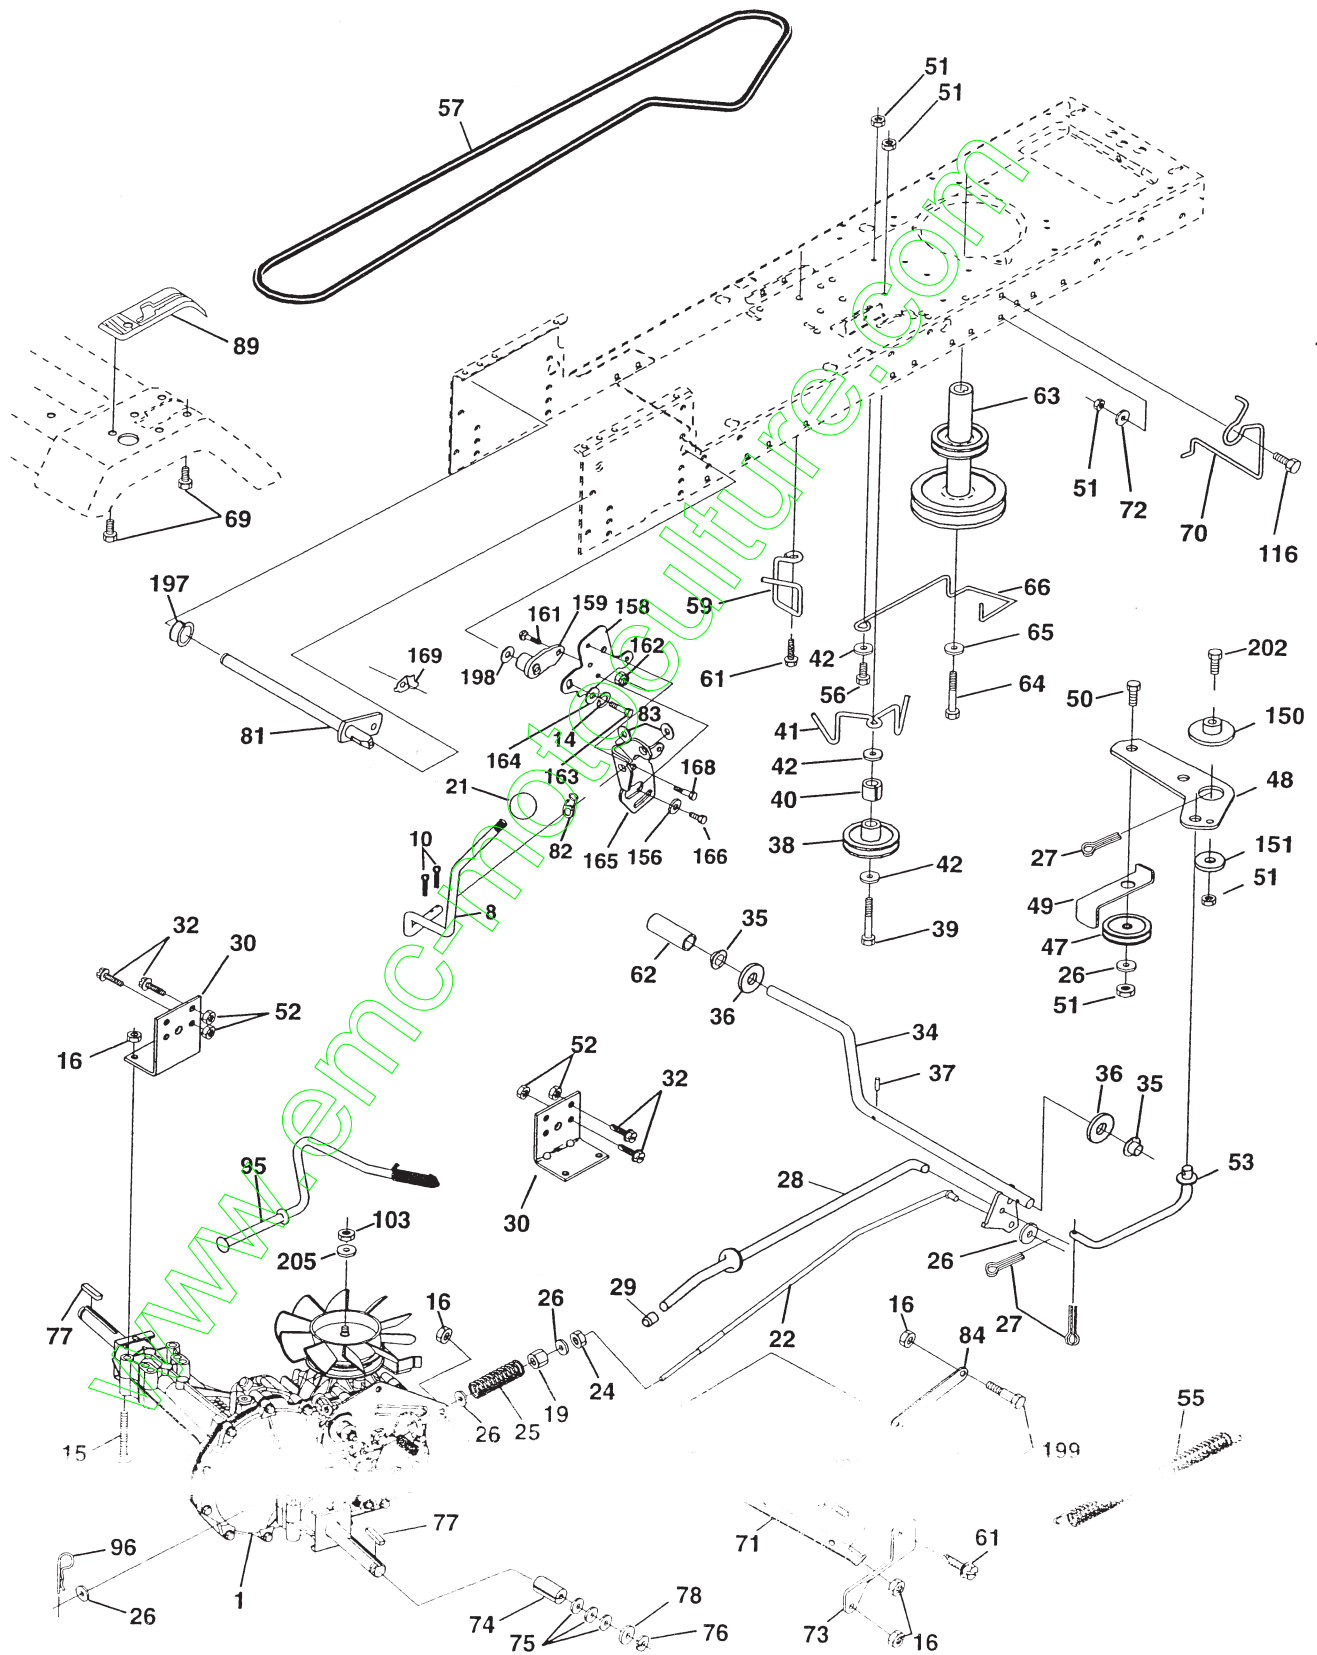

REPAIR PARTS

TRACTOR--MODEL NUMBER BL14542STH (BL14542STHC) PRODUCT NO. 954 2100-25
GROUND DRIVE

REPAIR PARTS

TRACTOR -- MODEL NUMBER BL14542STH (BL14542STHC) PRODUCT NO. 954 2100-25
GROUND DRIVE

KEY NO.	PART NO.	DESCRIPTION	KEY NO.	PART NO.	DESCRIPTION
1	-----	Transaxle Hydro Gear Model 322-0510 (Order parts from the transaxle manufacturer)	64	71170764	Bolt Hex 7/16 x 4 Gr. 5
8	165619	Rod, Shift	65	10040700	Washer
10	76020416	Pin, Cotter 1/8 x 1	66	154778	Keeper, Belt Engine Hydro
14	10040400	Washer Lock 1/4	69	142432	Screw Hex Wsh Hi-Lo 1/4-1/2 Unc
15	74490544	Bolt Hex Flghd 5/16-18 Gr. 5	70	134683	Guide, Belt, Mower Drive RH
16	73800500	Nut, Lock Hex w/Ins 5/16-18 UNC	71	169183	Strap, Torque, Lh
19	73800600	Nut, Lock Hex w/Wsh 3/8-16 UNC	72	19132012	Washer 13/32 x 1-1/4 x 12 Ga.
	106933X	Knob Rd. 1/2-13 Plstc. Thds. Blk.	73	169182	Strap, Torque, Rh
	169498	Rod, Brake	74	169496	Spacer, Axle
24	73350600	Nut	75	121749X	Washer 25/32 x 1-1/4 x 16 Ga.
25	106888X	Spring, Rod, Brake	76	12000001	Ring, E
26	19131316	Washer 13/32 x 13/16 x 16 Ga.	77	123583X	Key, Square
27	76020412	Pin, Cotter 1/8 x 3/4	78	121748X	Washer 25/32 x 1-5/8 x 16 Ga.
28	145204	Rod, Parking Brake	81	165596	Shaft Asm Cross
29	71673	Cap, Parking Brake	82	123782X	Spring, Torsion
30	130807	Bracket, Transmission	83	19171216	Washer 17/32 x 3/4 x 16 Ga.
32	74760512	Bolt Hex 5/16-18 UNC x 3/4	84	169843	Link Transaxle
34	155071	Shaft, Foot Pedal	89	169373X428	Console, Shift
35	120183X	Bearing, Nylon	95	170201	Control Asm Bypass Hydro
36	19211616	Washer	96	4497H	Spring, Retainer 1"
37	1572H	Pin, Roll	103	73940800	Nut, Hex Jam Toplock 1/2-20 UNF
38	131494	Pulley, Idler, Flat	116	72110610	Bolt Rdhd Sq Neck 3/8-16 x 1-1/4
39	74760644	Bolt	150	165850	Bushing Bellcrank Grd Drive
40	4470J	Spacer, Split	151	19133210	Washer 13/32 x 2 x 10
41	165838	Keeper, Belt, Idler	156	166002	Washer 5/16 x 1.0 x 1.25
42	19131312	Washer 13/32 x 13/16 x 12 Ga.	158	165589	Bracket Shift Mount
47	127783	Pulley, Idler, V-Belt	159	165494	Hub Tapered Flange Shift
48	154407	Bellcrank Clutch Grnd Drive	161	72140406	Bolt Rdhd Sqnk 1/4-20 x 3/4 Gr. 5
49	123205X	Retainer, Belt	162	73680400	Nut Crownlock 1/4-20 Unc
	74760624	Bolt	163	74780416	Bolt Hex Fin 1/4-20 x 1
51	73680600	Nut	164	19091010	Washer 5/8 x .281 x 10 Ga.
52	73680500	Nut Crownlock 5/16-28	165	165623	Bracket Pivot Lever
53	105710X	Link, Clutch	166	166880	Screw 5/16 x 1.0 x .125
55	105709X	Spring, Return, Clutch	168	165492	Bolt Shoulder 5/16-18 x .561
56	74760620	Bolt, Hex 3/8-16 UNC x 1-1/4	169	165580	Plate Fastener Cross Shaft
57	140294	V-Belt, Drive	197	169613	Nyliner Snap-in 5/8" ID
59	169691	Keeper, Belt, Center	198	169593	Washer Nyl 7/8ID x .105"HYD
61	17060612	Screw, 3/8-16 x 3/4	199	169612	Bolt Shoulder 5/16-18 Unc
62	8883R	Cover, Pedal	200	72140508	Bolt Rdhd Sqnk 5/16-18 Unc x 1
63	140186	Pulley, Engine	202	72110612	Bolt Car SH 3/8-16 x 1-1/2 Gr 5
			205	19171616	Washer 17/32 x 1 x 16 Ga

NOTE: All component dimensions given in U.S. inches