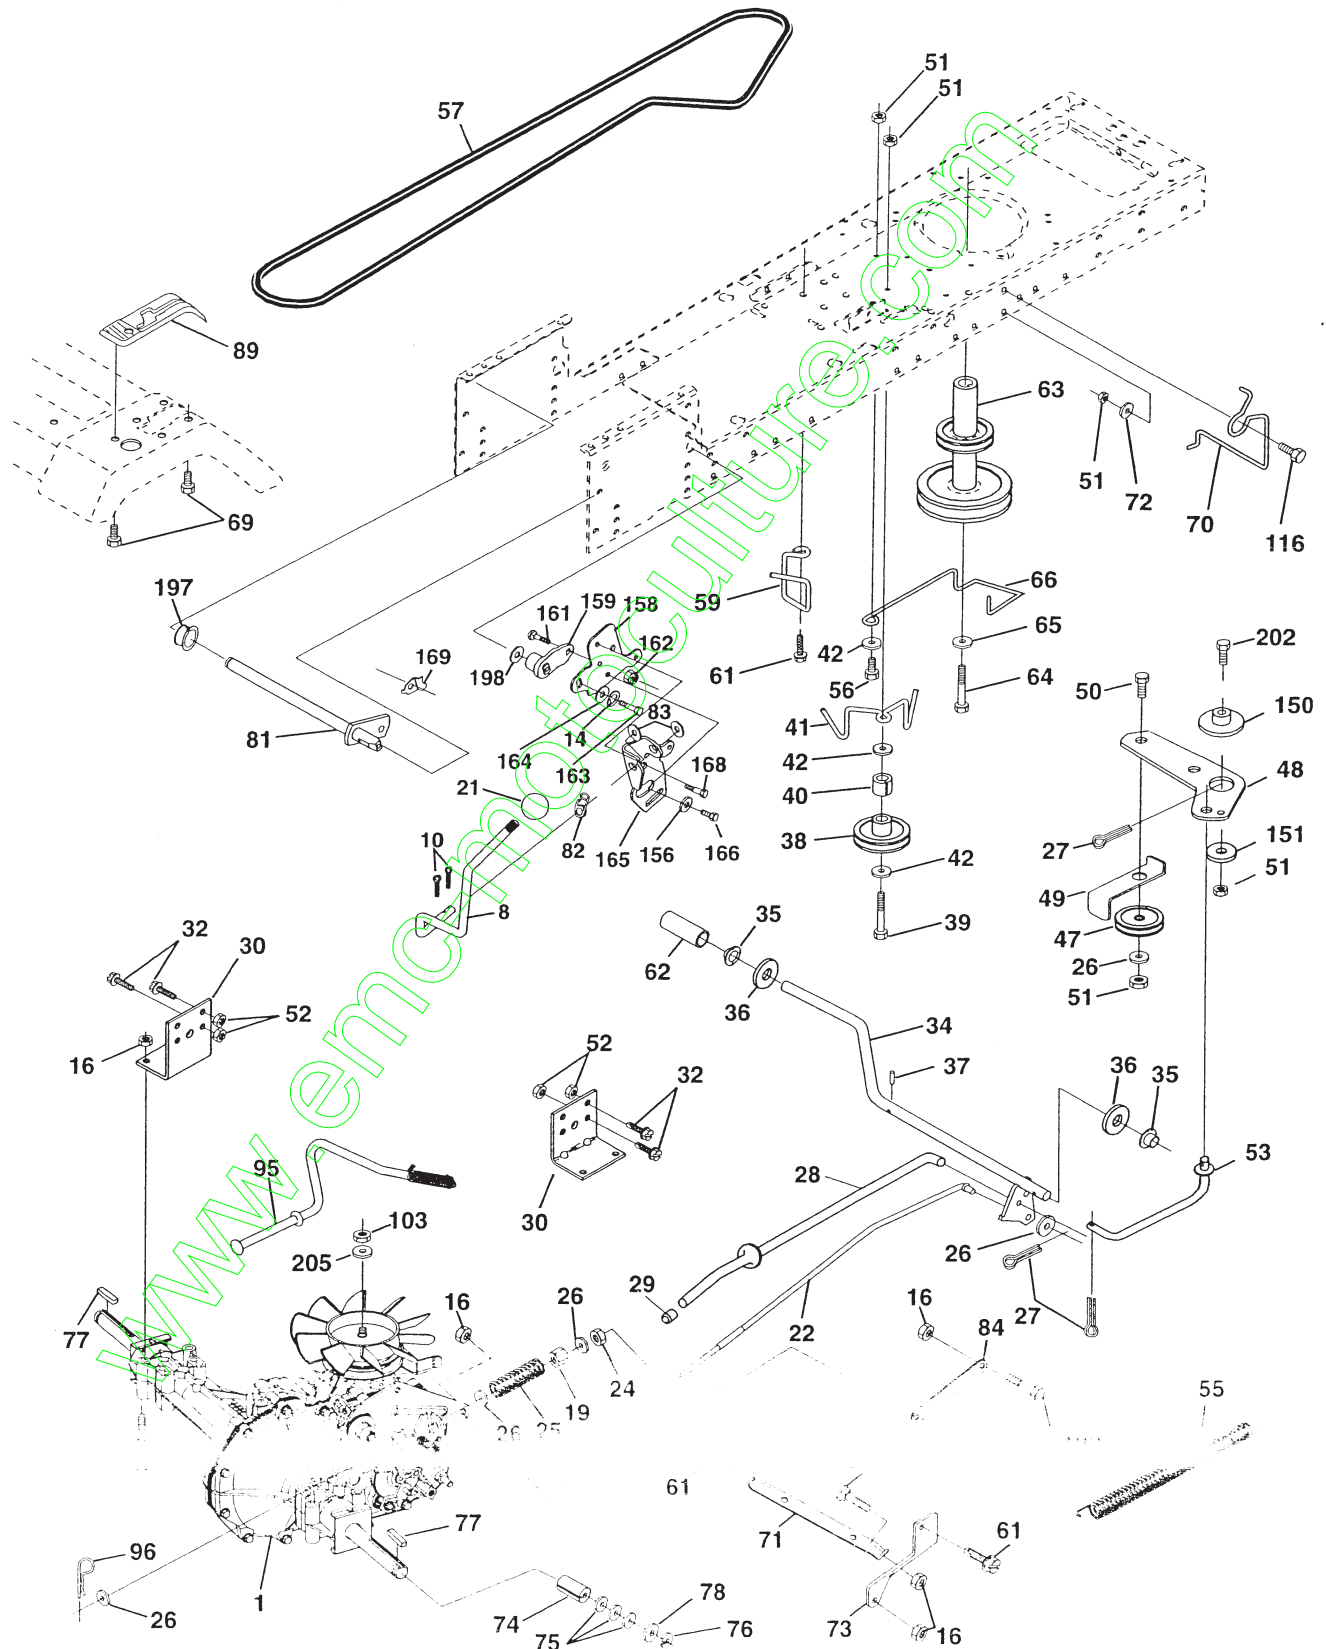

REPAIR PARTS

TRACTOR -- MODEL NUMBER BL14542STH (BL14542STHA) PRODUCT NO. 954 2100-25
GROUND DRIVE

REPAIR PARTS

TRACTOR -- MODEL NUMBER BL14542STH (BL14542STHA) PRODUCT NO. 954 2100-25
GROUND DRIVE

KEY NO.	PART NO.	DESCRIPTION	KEY NO.	PART NO.	DESCRIPTION
1	-----	Transaxle Hydro Gear Model 322-0510 (Order parts from the transaxle manufacturer)	65	10040700	Washer
8	165619	Rod, Shift	66	154778	Keeper, Belt Engine Hydro
10	76020416	Pin, Cotter 1/8 x 1	69	142432	Screw Hex Wsh Hi-Lo 1/4-1/2 Unc
14	10040400	Washer Lock 1/4	70	134683	Guide, Belt, Mower Drive RH
15	74490544	Bolt Hex Flghd 5/16-18 Gr. 5	71	169183	Strap, Torque, Lh
16	73800500	Nut, Lock Hex w/Ins 5/16-18 UNC	72	19132012	Washer 13/32 x 1-1/4 x 12 Ga.
19	73800600	Nut, Lock Hex w/Wsh 3/8-16 UNC	73	169182	Strap, Torque, Rh
	106933X	Knob Rd. 1/2-13 Plstc. Thds. Blk.	74	169496	Spacer, Axle
22	169498	Rod, Brake	75	121749X	Washer 25/32 x 1-1/4 x 16 Ga.
24	73350600	Nut	76	12000001	Ring, E
25	106888X	Spring, Rod, Brake	77	123583X	Key, Square
26	19131316	Washer 13/32 x 13/16 x 16 Ga.	78	121748X	Washer 25/32 x 1-5/8 x 16 Ga.
27	76020412	Pin, Cotter 1/8 x 3/4	81	165596	Shaft Asm Cross
28	145204	Rod, Parking Brake	82	123782X	Spring, Torsion
29	71673	Cap, Parking Brake	83	19171216	Washer 17/32 x 3/4 x 16 Ga.
30	130807	Bracket, Transmission	84	169843	Link Transaxle
32	74760512	Bolt Hex 5/16-18 UNC x 3/4	89	169373X428	Console, Shift
34	155071	Shaft, Foot Pedal	95	170201	Control Asm Bypass Hydro
35	120183X	Bearing, Nylon	96	4497H	Spring, Retainer 1"
36	19211616	Washer	103	73940800	Nut, Hex Jam Toplock 1/2-20 UNF
37	1572H	Pin, Roll	116	72110610	Bolt Rdhd Sq Neck 3/8-16 x 1-1/4
38	131494	Pulley, Idler, Flat	150	165850	Bushing Bellcrank Grd Drive
39	72110622	Bolt	151	19133210	Washer 13/32 x 2 x 10
40	4470J	Spacer, Split	156	166002	Washer 5/16 x 1.0 x 1.25
41	165838	Keeper, Belt, Idler	158	165589	Bracket Shift Mount
42	19131312	Washer 13/32 x 13/16 x 12 Ga.	159	165494	Hub Tapered Flange Shift
47	127783	Pulley, Idler, V-Belt	161	72140406	Bolt Rdhd Sqnk 1/4-20 x 3/4 Gr. 5
48	154407	Bellcrank Clutch Grnd Drustl	162	73680400	Nut Crownlock 1/4-20 Unc
49	123205X	Retainer, Belt	163	74780416	Bolt Hex Fin 1/4-20 x 1
	74760624	Bolt	164	19091010	Washer 5/8 x .281 x 10 Ga.
	73680600	Nut	165	165623	Bracket Pivot Lever
52	73680500	Nut Crownlock 5/16-28	166	166880	Screw 5/16 x 1.0 x .125
53	105710X	Link, Clutch	168	165492	Bolt Shoulder 5/16-18 x .561
55	105709X	Spring, Return, Clutch	169	165580	Plate Fastener Cross Shaft
56	74760620	Bolt, Hex 3/8-16 UNC x 1-1/4	197	169613	Nyliner Snap-in 5/8" ID
57	140294	V-Belt, Drive	198	169593	Washer Nyl 7/8ID x .105"HYD
59	169691	Keeper, Belt, Center	199	169612	Bolt Shoulder 5/16-18 Unc
61	17060612	Screw, 3/8-16 x 3/4	200	72140508	Bolt Rdhd Sqnk 5/16-18 Unc x 1
62	8883R	Cover, Pedal	202	72110612	Bolt Car SH 3/8-16 x 1-1/2 Gr 5
63	140186	Pulley, Engine	205	19171616	Washer 17/32 x 1 x 16 Ga
64	71170764	Bolt Hex 7/16 x 4 Gr. 5			

NOTE: All component dimensions given in U.S. inches
1 inch = 25.4 mm