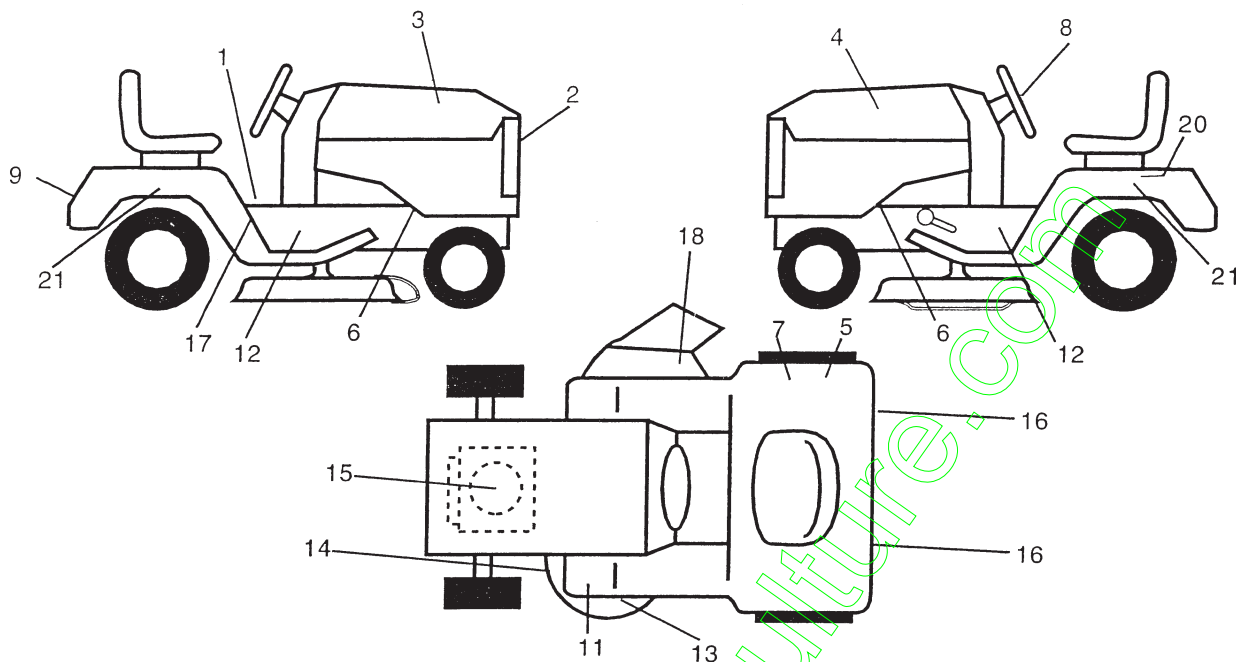

NOTE: All component dimensions given in U. S.
inches 1 inch = 25.4 mm

REPAIR PARTS

TRACTOR -- MODEL NUMBER BL14542STH (BL14542STHA) PRODUCT NO. 954 2100-25
ENGINE

KEY NO.	PART NO.	DESCRIPTION	KEY NO.	PART NO.	DESCRIPTION
1	140117	Seat	13	121248X	Bushing Snap Blk Nyl 50 Id
2	140551	Bracket Pnt Pivot Seat (blk)	14	72050412	Bolt Rdhd Sht Nk 1/4-20x1-1/2
3	71110616	Bolt Fin Hex 3/8-16unc X 1	15	134300	Spacer Split 28 X 96 Zinc
4	19131610	Washer 13/32 X 3/4 X 10 Ga	16	121250X	Spring Cprsn 1 27 Blk Pnt
5	145006	Clip Push In Hinged	17	123976X	Nut Lock 1/4 Lge Flg Gr 5 Zinc
6	73800600	Nut Hex Lock w/Ins 3/8-16 Unc	21	171852	Bolt Shoulder 5/16-18 Unc-2A
7	124181X	Spring Seat Cprsn 2 250 Blk Zi	22	73800500	Nut Hex Lock w/Ins 5/16-18
8	17000616	Screw Thdrol 3/8-16 X 1-1/2	24	19171912	Washer 17/32 X 1-3/16 X 12 Ga.
9	19131614	Washer 13/32 X 1 X 14 Ga	25	127018X	Bolt Shoulder 5/16-18 X 62
10	155025	Pan Pnt Seat (blk)			
12	121246X	Bracket Pnt Mounting Switch			

NOTE: 1. The seat is mounted on the tractor by means of the 11 1/2" straps.

REPAIR PARTS

TRACTOR -- MODEL NUMBER BL14542STH (BL14542STHA) PRODUCT NO. 954 2100-25
ENGINE

KEY NO.	PART NO.	DESCRIPTION
1	140837	Decal, Saddle Parking Brake
2	166287	Decal, Lens Logo
3	170998	Decal, Hood, R.H.
4	170999	Decal, Hood, L.H.
5	126187X	Decal, DBA
6	159736	Decal, Chassis Hot Muffler
7	145437	Decal Europe Stand CE
8	166285	Decal Inst Strg Whl
9	166708	Decal, Fender, Logo
11	159737	Decal Brake/Clutch
12	157637	Decal, Chassis 42/Hyd