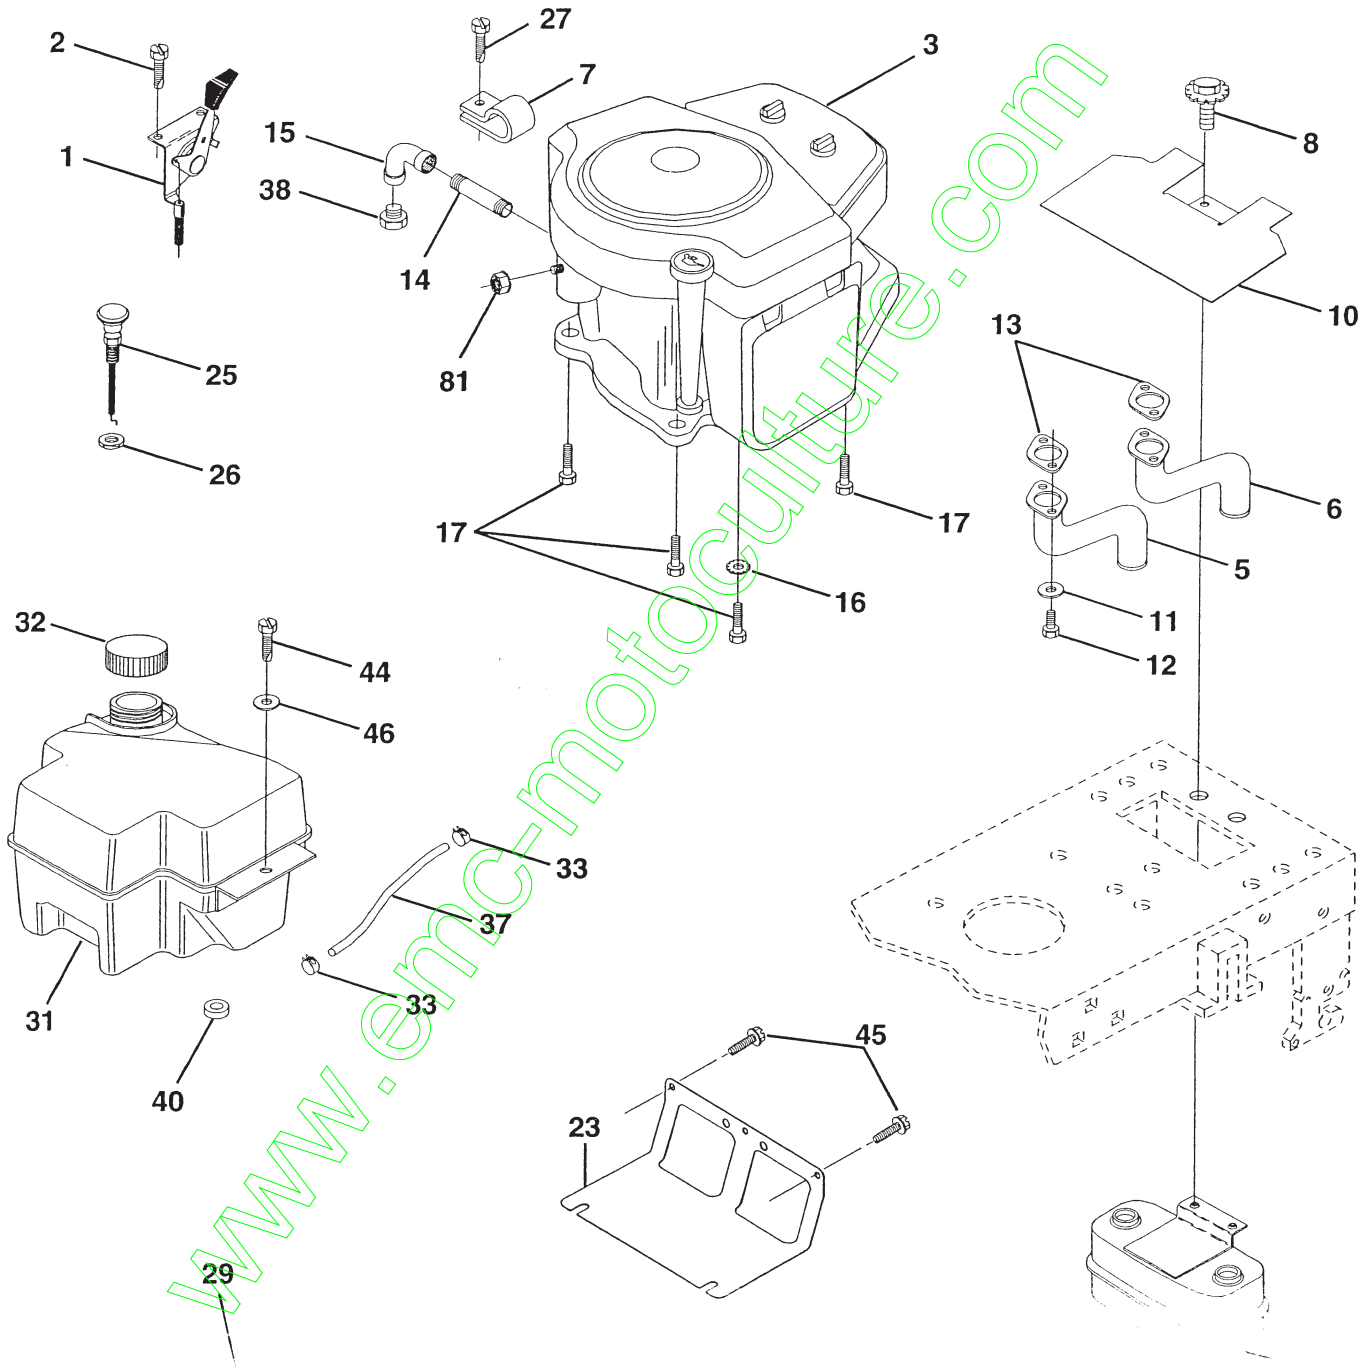

REPAIR PARTS

TRACTOR -- MODEL NUMBER BL14542STH (BL14542STHC) PRODUCT NO. 954 2100-25
ENGINE

OPTIONAL EQUIPMENT
Spark Arrester

REPAIR PARTS

TRACTOR--MODEL NUMBER BL14542STH(BL14542STHC) PRODUCT NO.954 2100-25
ENGINE

KEY NO.	PART NO.	DESCRIPTION
1	141295	Control Throt 35.5 Lh Flag
2	17720410	Screw Hex Thd Cut 1/4-20x5/8 T
3	-----	Engine Briggs Model 461707 (Order Parts from Engine Manufacturer)
4	149723	Muffler Exhaust
5	144069	Exhaust Asm. Left
6	144068	Exhaust Asm. Right
7	138129	Clamp Tube Double Engine
8	150176	Bolt 5/16-18unc x 3/4 w/sems
10	145552	Shield Heat
11	10040400	Wash Lock Hvy Hld spr 1/4
12	74780412	Bolt Fin Hex 1/4-20 x 3/4
13	165287	Gasket Muffler
14	13280336	Nipple Pipe 4-12"
15	13200300	Elbow Std 90 Degree 3/8-18 Npt
16	11050600	Washer Lock Ext Tooth 3/8
17	17490624	Screw Thdrol 3/8-16 x 1-1/2 Tytt
23	169837	Shield Brn/Dbr Guard
25	145996	Control Choke
26	73920600	Nut Keps 3/8-24 UNF
27	152927	Screw TT #10-32.5 3/8 Flange
29	137180	Arrestor Spark
31	161911	Tank Fuel Front 2.00
32	140527	Cap Fuel
33	123487X	Clamp Hose Blk
37	137040	Line Fuel
38	-----	Plug Oil Drain (Order from engine manufacturer)
40	124028X	Bushing Snap Nyl Blk Fuel Line
44	17670412	Screw Hex wsh Thdrol 1/4-20 x 3/4
45	17000612	Screw Hex Wsh Thdr 3/8-16 x 3/4
46	19091416	Washer 9/32 x 7/8 x 16 Ga.
81	73510400	Nut Keps Hex 1/4-20 Unc

NOTE: All component dimensions given in U. S.
inches 1 inch = 25.4 mm