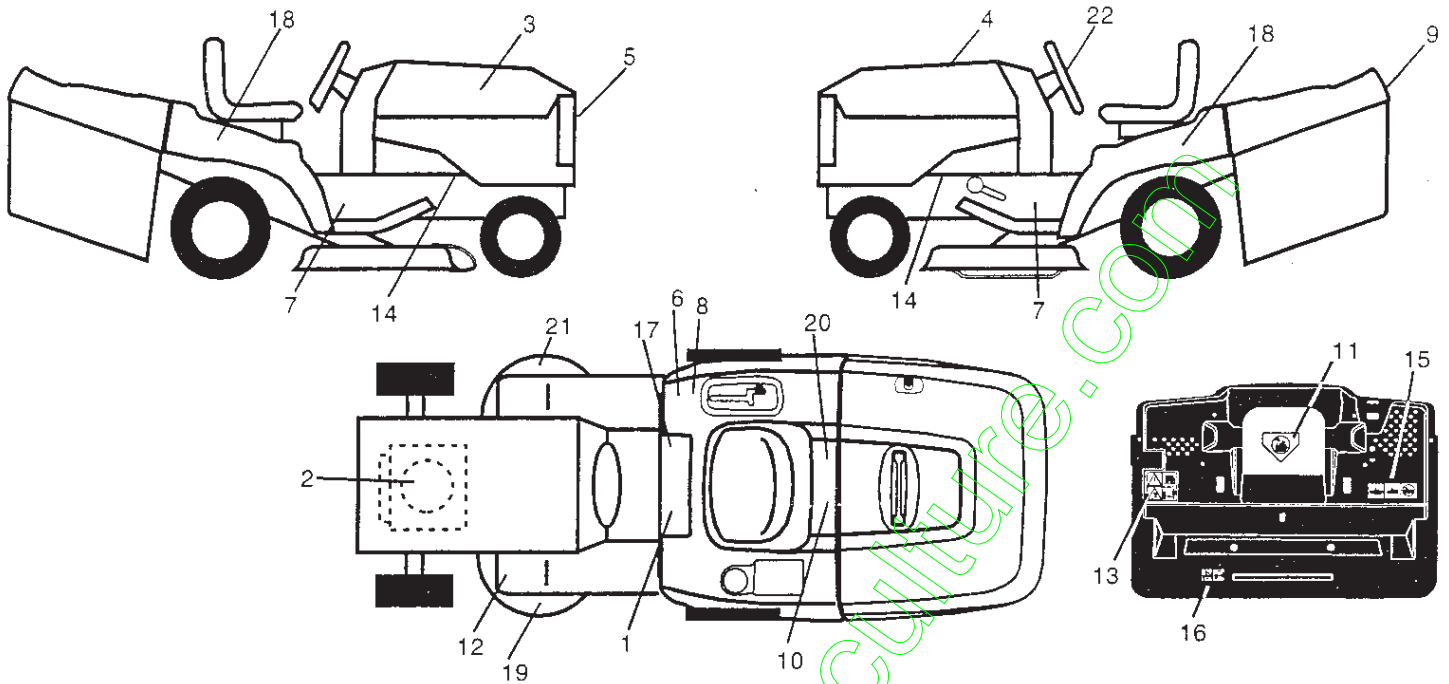

REPAIR PARTS

TRACTOR- -MODEL NO. BL1742RBHA

DECALS

KEY NO.	PART NO.	DESCRIPTION
1	145498	Decal Read Owner's Manual Sym
2	170945	Decal Hp Engine
3	170518	Decal Hood Rh
4	170519	Decal Hood Lh
5	166287	Decal Logo Lens
6	126187X	Decal 100 DBA
7	157637	Decal Chassis Speed/Deck Size
8	145437	Decal Europe Stand Ce
9	166708	Decal Fender Logo
10	145005	Decal Bat Dan/Poi P/L Sym Wpn
11	145494	Decal Mower Cut Finger Symbol
12	159737	Decal Brake/Clutch Symbol Lt
13	166959	Decal Warn Back Plate CRD

KEY NO.	PART NO.	DESCRIPTION
14	159736	Decal Chassis Hot Muffler
15	166961	Decal Oper Bag Presence CRD
16	162598	Decal Drawbar Load Limit
17	140837	Decal Saddle Brake Parking
18	151106	Decal Fender Auto
19	135013	Decal Deck Enviro
20	166960	Decal Bypass Fender CRD
21	166286	Decal Deck Sch 92 CRD
22	166285	Decal, Strg Whl
—	138311	Decal Lift Handle
—	157199X428	Pad Footrest
—	171567	Manual Operators (Euro)