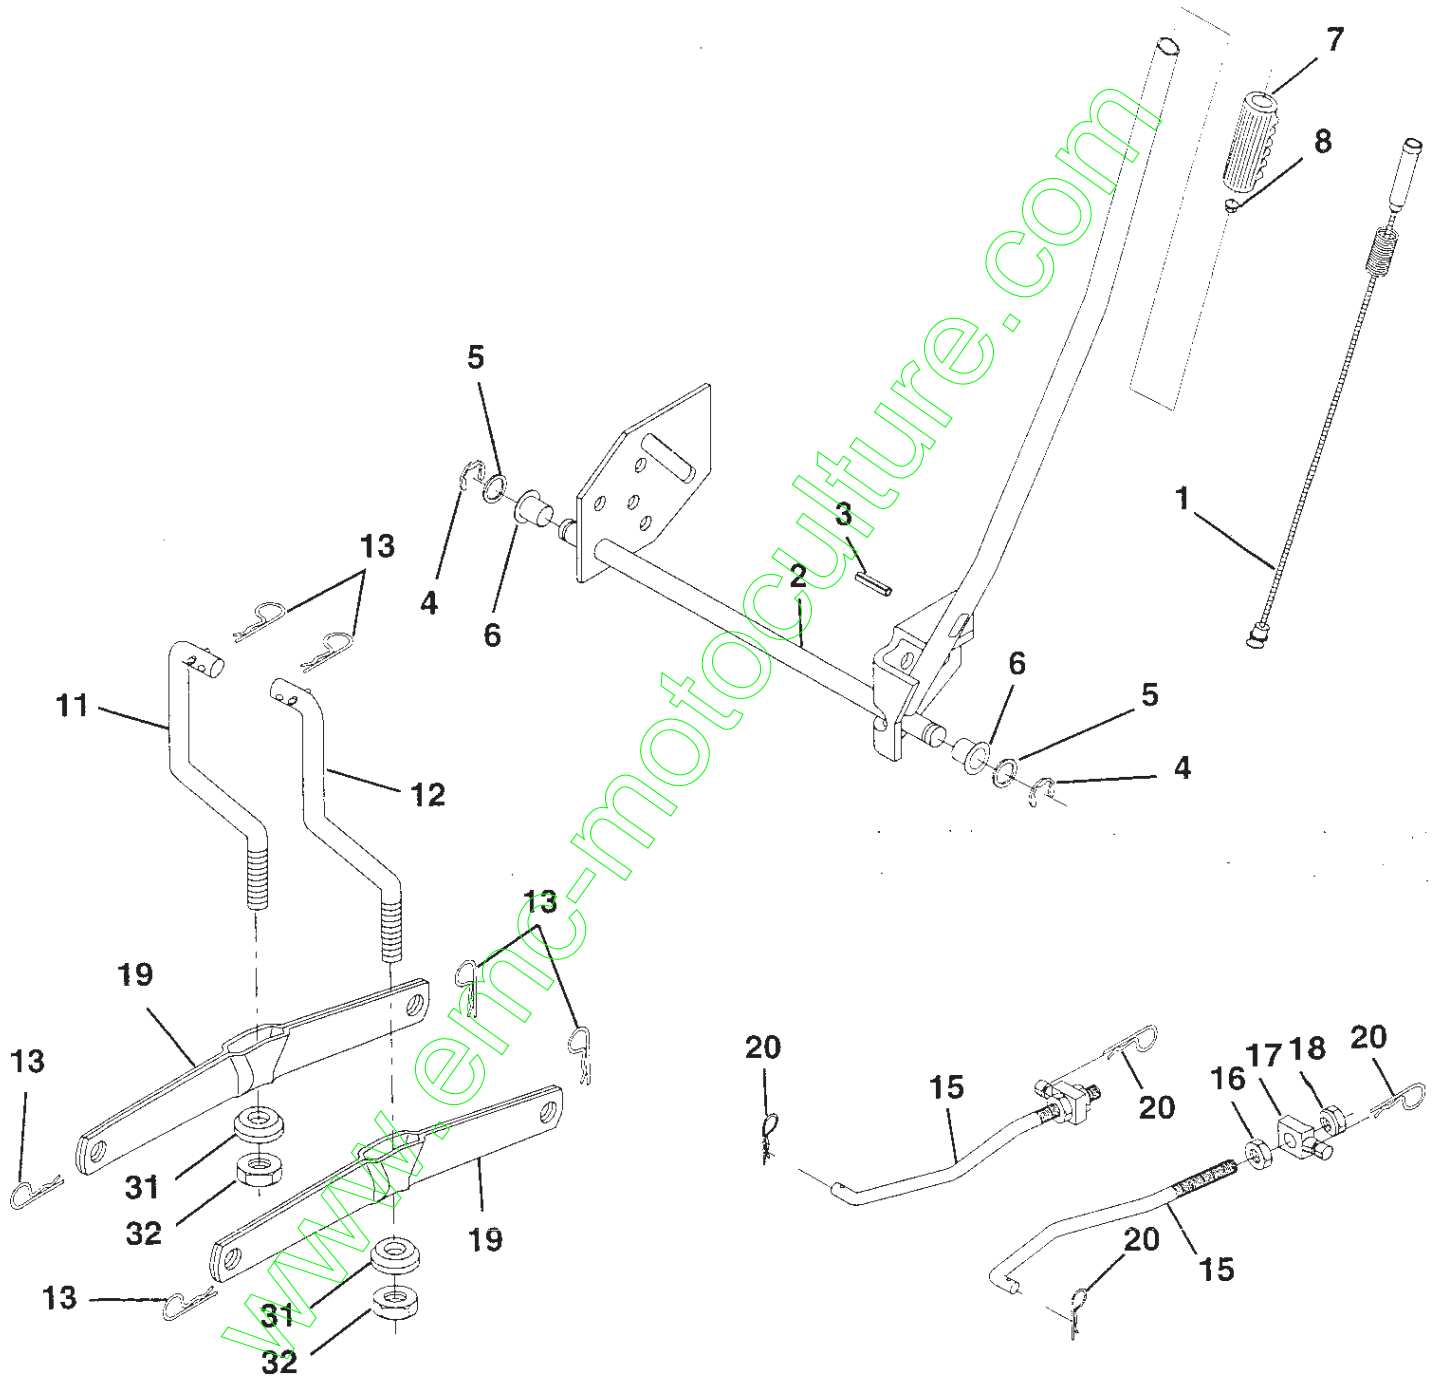

REPAIR PARTS

TRACTOR- -MODEL NO. BL1742RBHA

MOWER LIFT

REPAIR PARTS

TRACTOR- -MODEL NO. BL1742RBHA

MOWER LIFT

KEY NO.	PART NO.	DESCRIPTION
1	159460	Washer Asm Inner Spring W/Plunger
2	159471	Shaft Asm. Lift
3	105767X	Pin Groove
4	12000002	E Ring #5133-62
5	19211621	Washer 21/32 x 1 x 21 Ga.
6	120183X	Bearing Nylon
7	109413X	Grip Handle
8	124536X	Button Plunger
11	165829	Link Asm Lift L.F.
12	165831	Link Asm Lift R.H.
13	4939M	Retainer Spring
15	167253	Link Front
16	73350800	Nut Jam Hex 1/2-13 Unc
17	130171	Trunnion Blk Zinc
18	73800800	Nut Lock w/wash 1/2-13 Unc
19	139868	Arm Suspension Mower
20	163552	Retainer Spring
31	140302	Bearing, Pvt. Lift. Spherical
32	73540600	Nut Crownlock 3/8-24

NOTE: All component dimensions given in U.S. inches
1 inch = 25.4 mm

www.emc-machinery.com