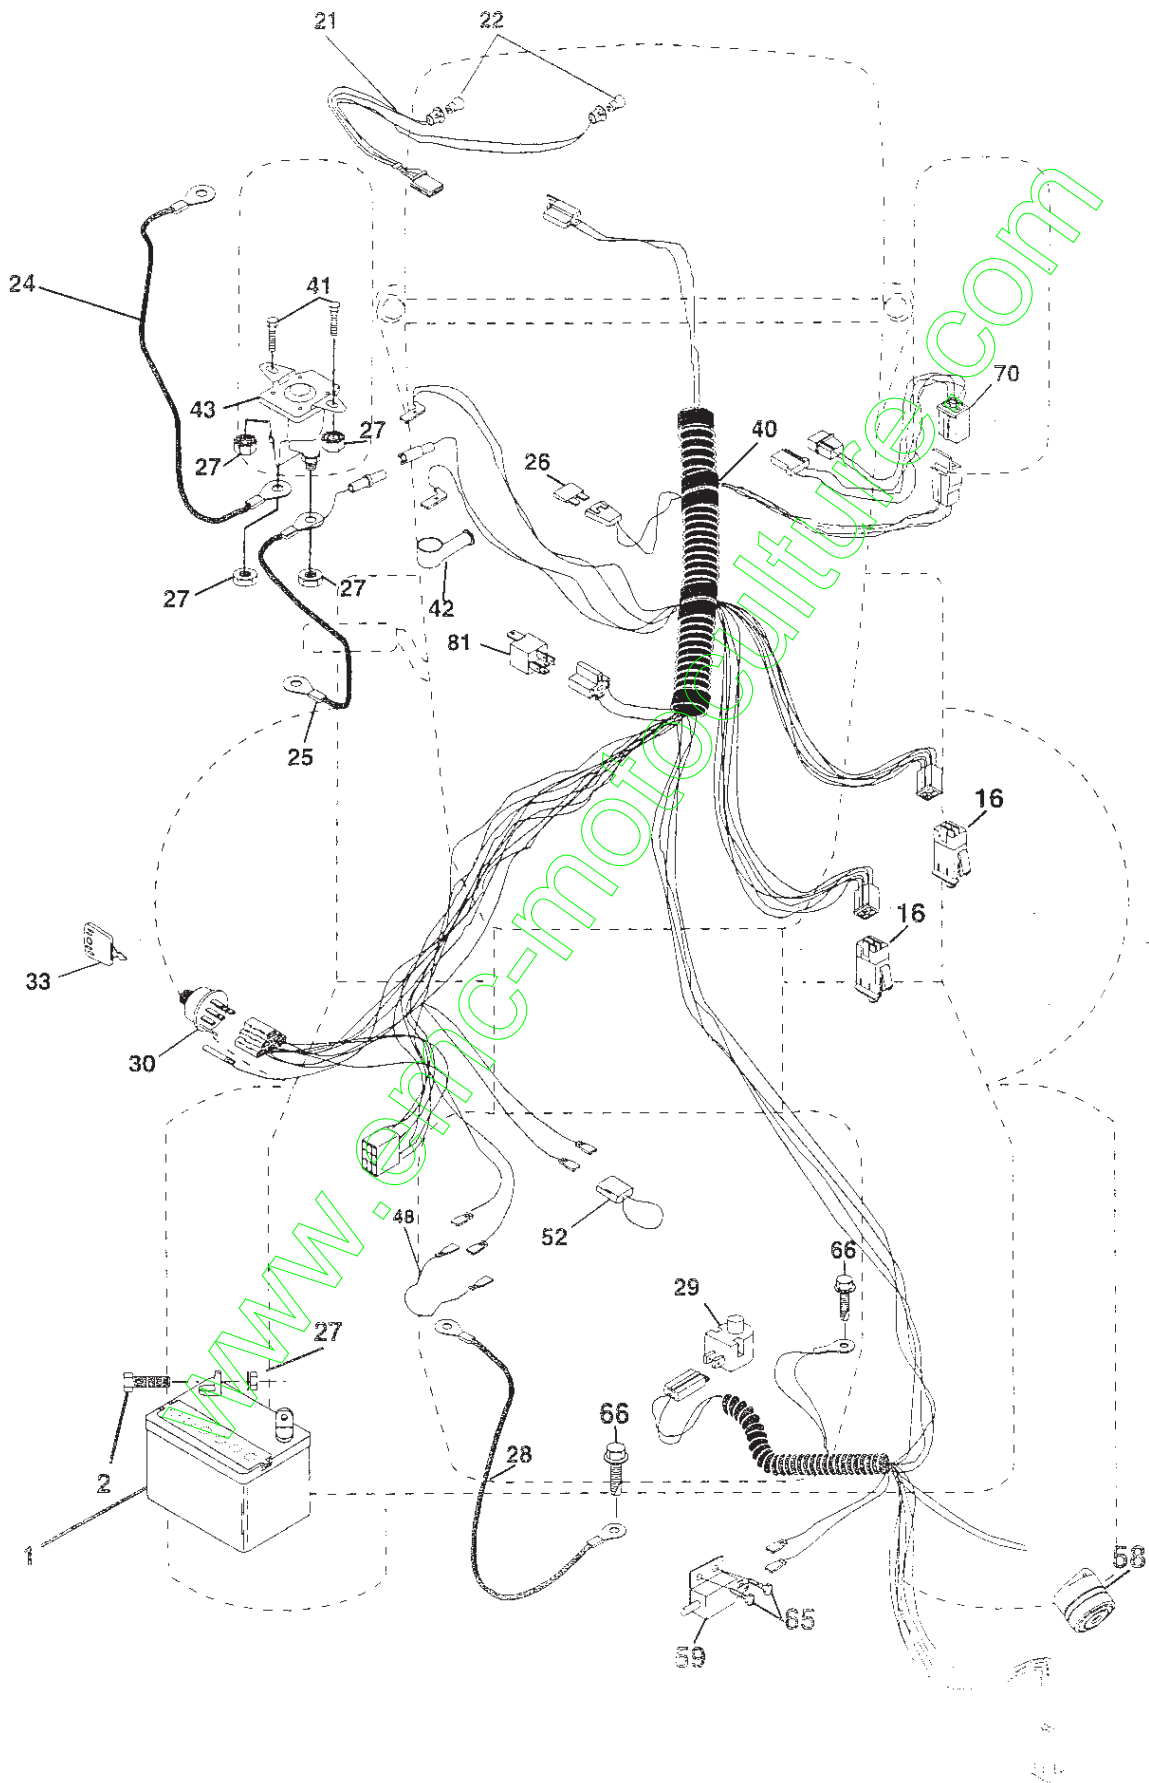

REPAIR PARTS

TRACTOR- -MODEL NO. BL1742RBHA

ELECTRICAL

REPAIR PARTS

TRACTOR- -MODEL NO. BL1742RBHA

ELECTRICAL

KEY NO.	PART NO.	DESCRIPTION
1	144925	Battery 12 Volt 25 AMP Wet
2	74760412	Bolt Hex Hd 1/4-20 Unc X 3/4
16	153664	Switch Interlock Push-In
21	166181	Harness Asm Light W/4152J
22	4152J	Bulb Light #1156
24	4799J	Cable Starter 6Ga 11" Red
25	165987	Cable Battery Crd 56" Red
26	166180	Fuse 15 Amp
27	73510400	Nut Keps Hex 1/4-20 Unc
28	127725X	Cable Ground 6Ga 18" Black
29	160784	Switch Plunger Normal Op Olive
30	163968	Switch Ignition
33	140401	Key Ign Molded
40	170164	Harness Ign
41	71110408	Bolt Flk Fin Hex 1/4-20 Unc X 1/2
42	131563	Cover Terminal Red
43	145673	Solenoid
48	140844	Adaptor Ammeter Rectangular
52	141940	Protection Wire Loop
58	169419	Buzzer Crd
59	166299	Switch FBI CRD
65	17211008	Screw Sltip #10-16 x 1/2 Ty-Ab
66	17490608	Screw Thdrol 3/8-16 x 1/2 Ty-Tt
70	170243	Harness Engine
81	109748X	Relay Asm

NOTE: All component dimensions given in U.S. inches.
1 inch = 25.4 mm.