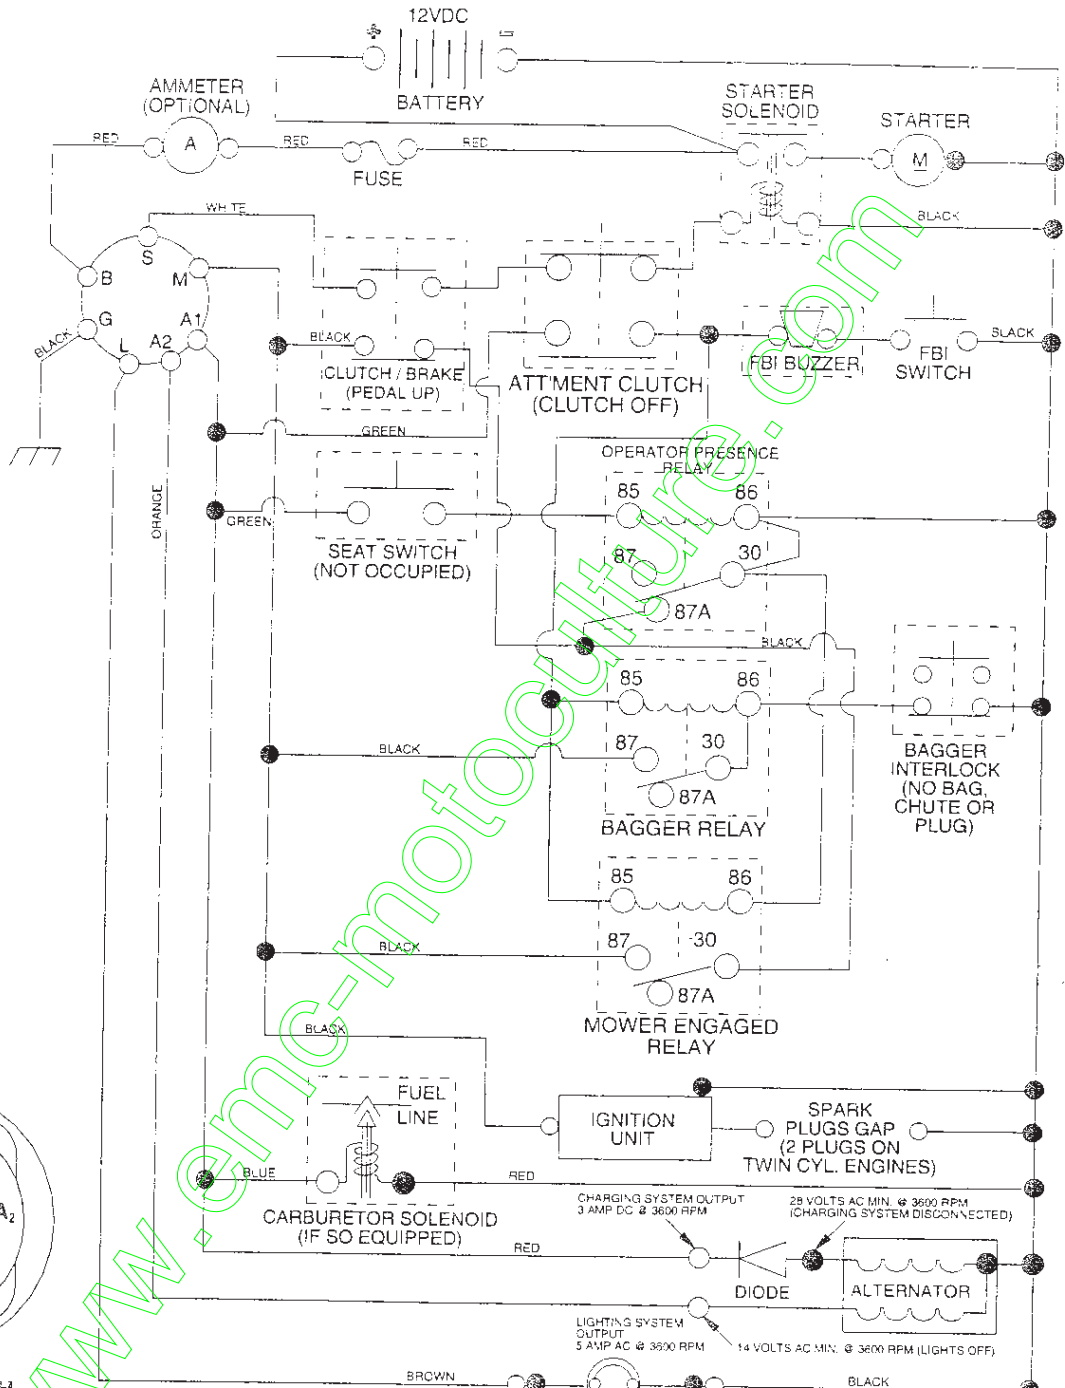

TRACTOR- -MODEL NO. BL1742RBHA

SCHEMATIC

IGNITION SWITCH

POSITION	CIRCUIT	"MAKE"
OFF	M+G+A1	NONE
RUN/LIGHT	B+A1	A2+L
RUN	B+A1	NONE
START	B + S + A1	NONE

WIRING INSULATED CLIPS
NOTE: IF WIRING INSULATED CLIPS WERE REMOVED FOR SERVICING OF UNIT, THEY SHOULD BE REPLACED TO PROPERLY SECURE YOUR WIRING.

NON-REMOVABLE CONNECTIONS

REMOVABLE CONNECTIONS

PTO SWITCH

POSITION	CIRCUIT
OFF	C + G, B + H
ON	C - F, B - E, A + D

NOTE
YOUR TRACTOR IS EQUIPPED WITH A SPECIAL ALTERNATOR SYSTEM. THE LIGHTS ARE NOT CONNECTED TO THE BATTERY, BUT HAVE THEIR OWN ELECTRICAL SOURCE. BECAUSE OF THIS, THE BRIGHTNESS OF THE LIGHTS WILL CHANGE WITH ENGINE SPEED. AT IDLE THE LIGHTS WILL DIM. AS THE ENGINE IS SPEEDED UP, THE LIGHTS WILL BECOME THEIR BRIGHTEST.