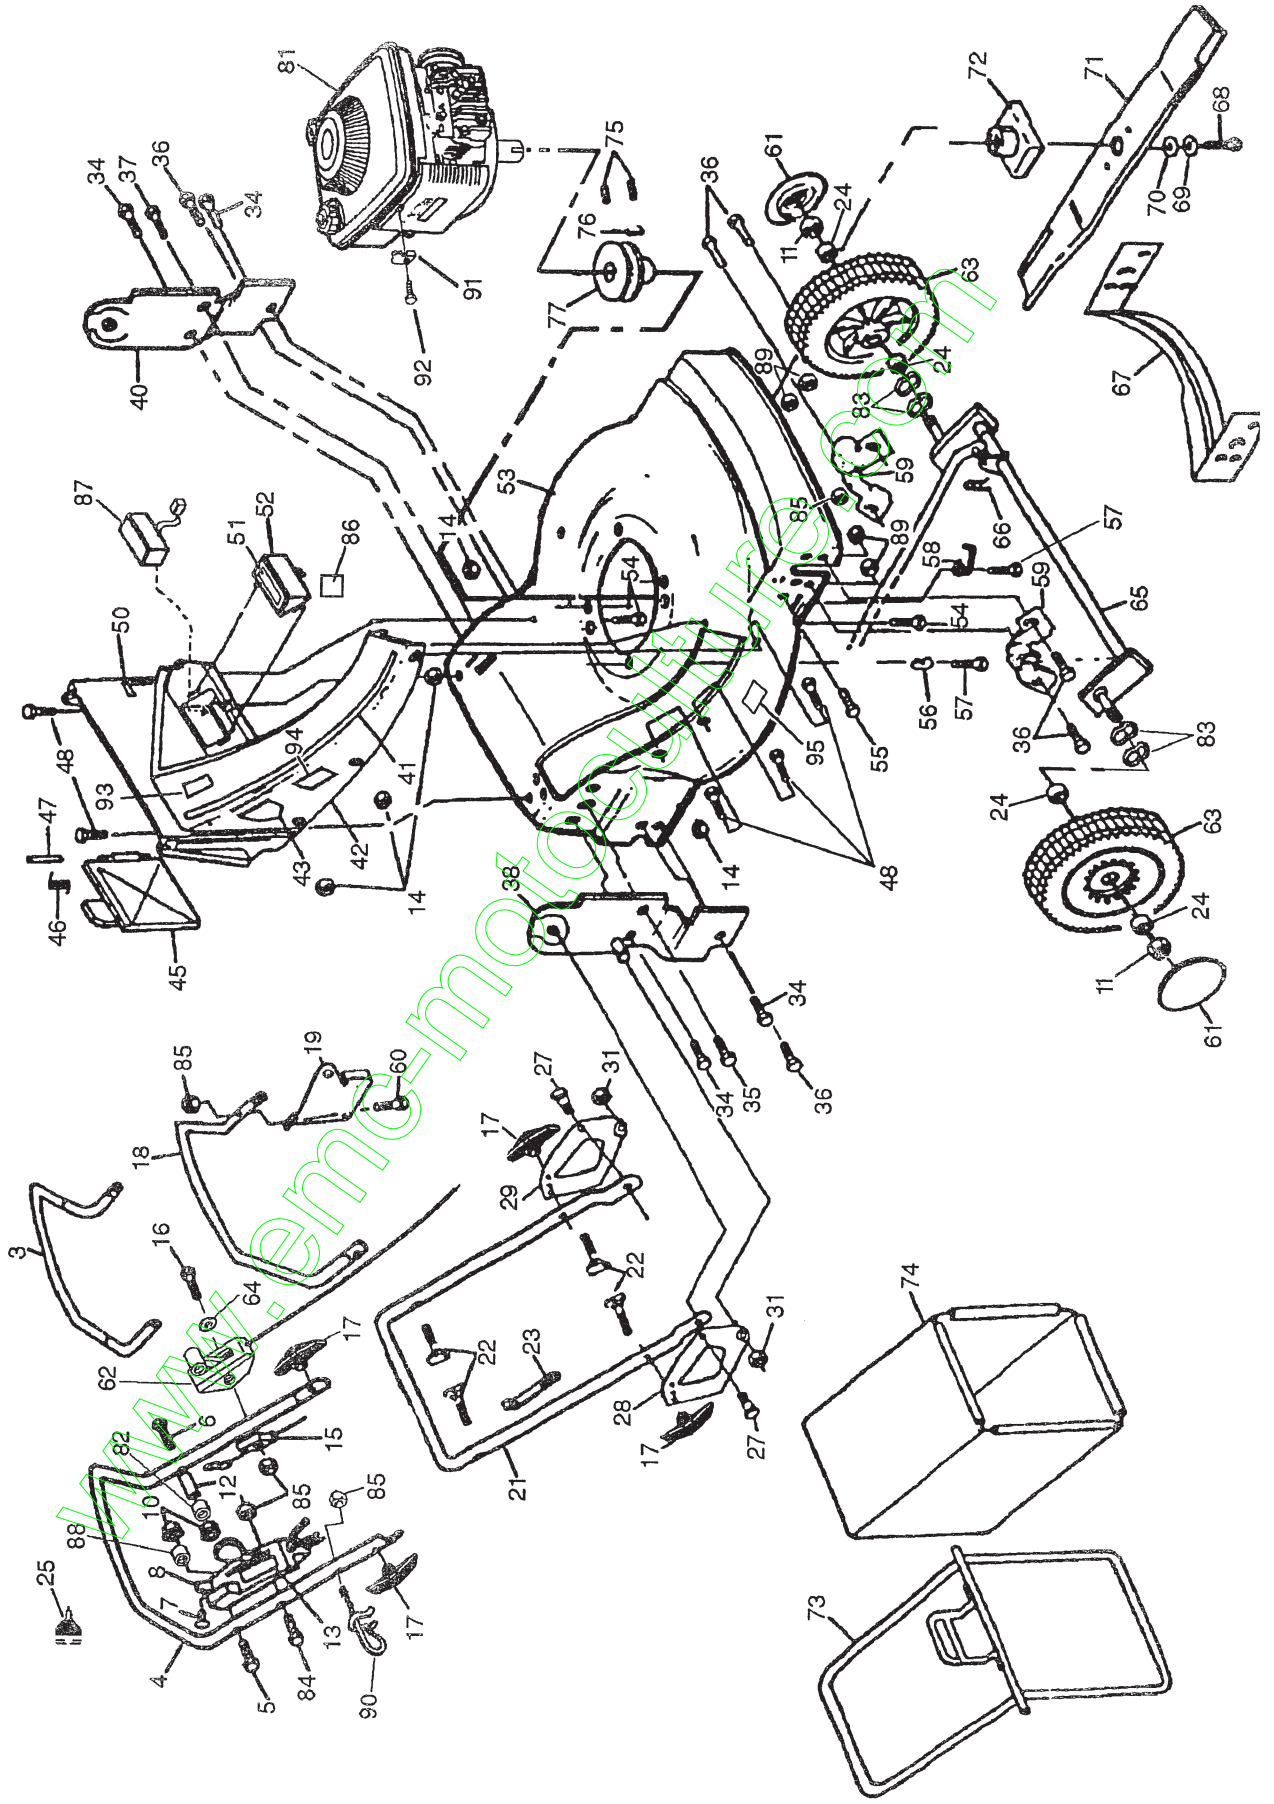

REPAIR PARTS

22" ROTARY LAWN MOWER MODEL NUMBER BL552DA PRODUCT NUMBER 954 06 10-01

REPAIR PARTS

22" ROTARY LAWN MOWER MODEL NUMBER BL552DA PRODUCT NUMBER 954 06 10-01

KEY NO.	PART NO.	DESCRIPTION	KEY NO.	PART NO.	DESCRIPTION
3	532125281	Drive Control Bar	53	532134513	Lawn Mower Housing (includes Key #67)
4	532125253	Upper Handle	54	532751155	Screw #8-16 x 1
5	532128889	Machine Screw 1/4-20 x 2-3/4	55	874100412	Flat Head Machine Screw 1/4-20 x 3/4
6	532128890	Machine Screw 1/4-20 x 2-1/4	56	532125078	Engine Washer
7	532751584	Screw #6-20 x 3/8	57	532850998	Hex Head Thread Rolling Screw 3/8-16 x 1-1/8
8	532752031	Drive/Speed Control Assembly	58	532851000	Belt Snubber
10	532128861	Hex Nut	59	532750838	Torque Tube Bushing
11	532083923	Locknut 3/8-16	60	874310416	Truss Head Screw 1/4-20 x 1
12	532751385	Spacer	61	532077400	Hubcap
13	532801317	Speed Control Decal	62	532128878	Throttle Control
14	532751152	Locknut 1/4-20	63	532801378	Wheel and Tire Assembly
15	532134933	Engine Zone Control Cable	64	532085723	Washer
16	532085692	Hex Head Bolt 1/4-20 x 1-1/2	65	532125301	Front torque Assembly
17	532063688	Handle Knob	66	532063640	Cotter Pin
18	532125251	Engine Control Bar	67	532125276	Front Baffle
19	532125254	MZR Bracket	68	532851084	Hex Head Screw 3/8-24 x 1-3/8
21	532125255	Lower Handle	69	532850263	Helical Lock Washer
22	532131959	Handle Bolt 5/16-18 x 1-3/4	70	532851074	Hardened Washer
23	532066426	Wire Tie	71	532850973	22" Blade
24	532751068	Bearing	72	532851514	Blade Adapter
25	532122147	Ignition Key	73	532132687	Catcher Frame
27	532752183	Shoulder Bolt	74	532134534	Grass Catcher
28	532125257	Handle Link(Right)	75	532059708	Set Screw 1/4-20 x 5/16
29	532125256	Handle Link(Left)	76	532087677	Hi-Pro Key #HP-505
31	532063124	Locknut	77	532084596	Engine Pulley
34	874760514	Hex Head Bolt 5/16-18 x 7/8	81	-----	Briggs & Stratton Engine Model No. 124707
35	874930522	Hex Head Bolt 5/16-18 x 1-3/8	82	532751625	Spacer
36	532065231	Hex Head Machine Screw 1/4-20 x 1/2	83	532057143	Wave Washer
37	874760528	Hex Head Bolt 5/16-18 x 1-3/4	84	532086055	Machine Screw 1/4-20 x 2.25
38	532134447	Handle Bracket Assembly (Right)	85	532063601	Locknut 1/4-20
40	532751979	Handle Bracket Assembly (Left)	86	532134861	Battery Pad
41	532129840	Tunnel Stripe Decal	87	532750909	Batter, 12V
42	532750694	Hi-Vac Tunnel	88	532751782	Spacer
43	532107339	Danger Decal (English/French)	89	532088349	Locknut
45	532752110	Rear Door	90	532083816	Rope Guide
46	532750783	Spring (L.H.)	91	532213146	Clamp Cable
47	532750893	Hinge Rod	92	532083816	Screw #10 x 5/8
48	532751872	Truss Head Screw 1/4-20 x 1/2	93	532130602	Hi-Vac Decal
50	532751339	Quick 7 Decal	94	532751473	Warning Decal
51	532751116	Battery Decal	95	532801113	Warning Decal
52	532750700	Battery Cover	--	532129993	Instruction Decal
			--	532134141	Operator's Manual