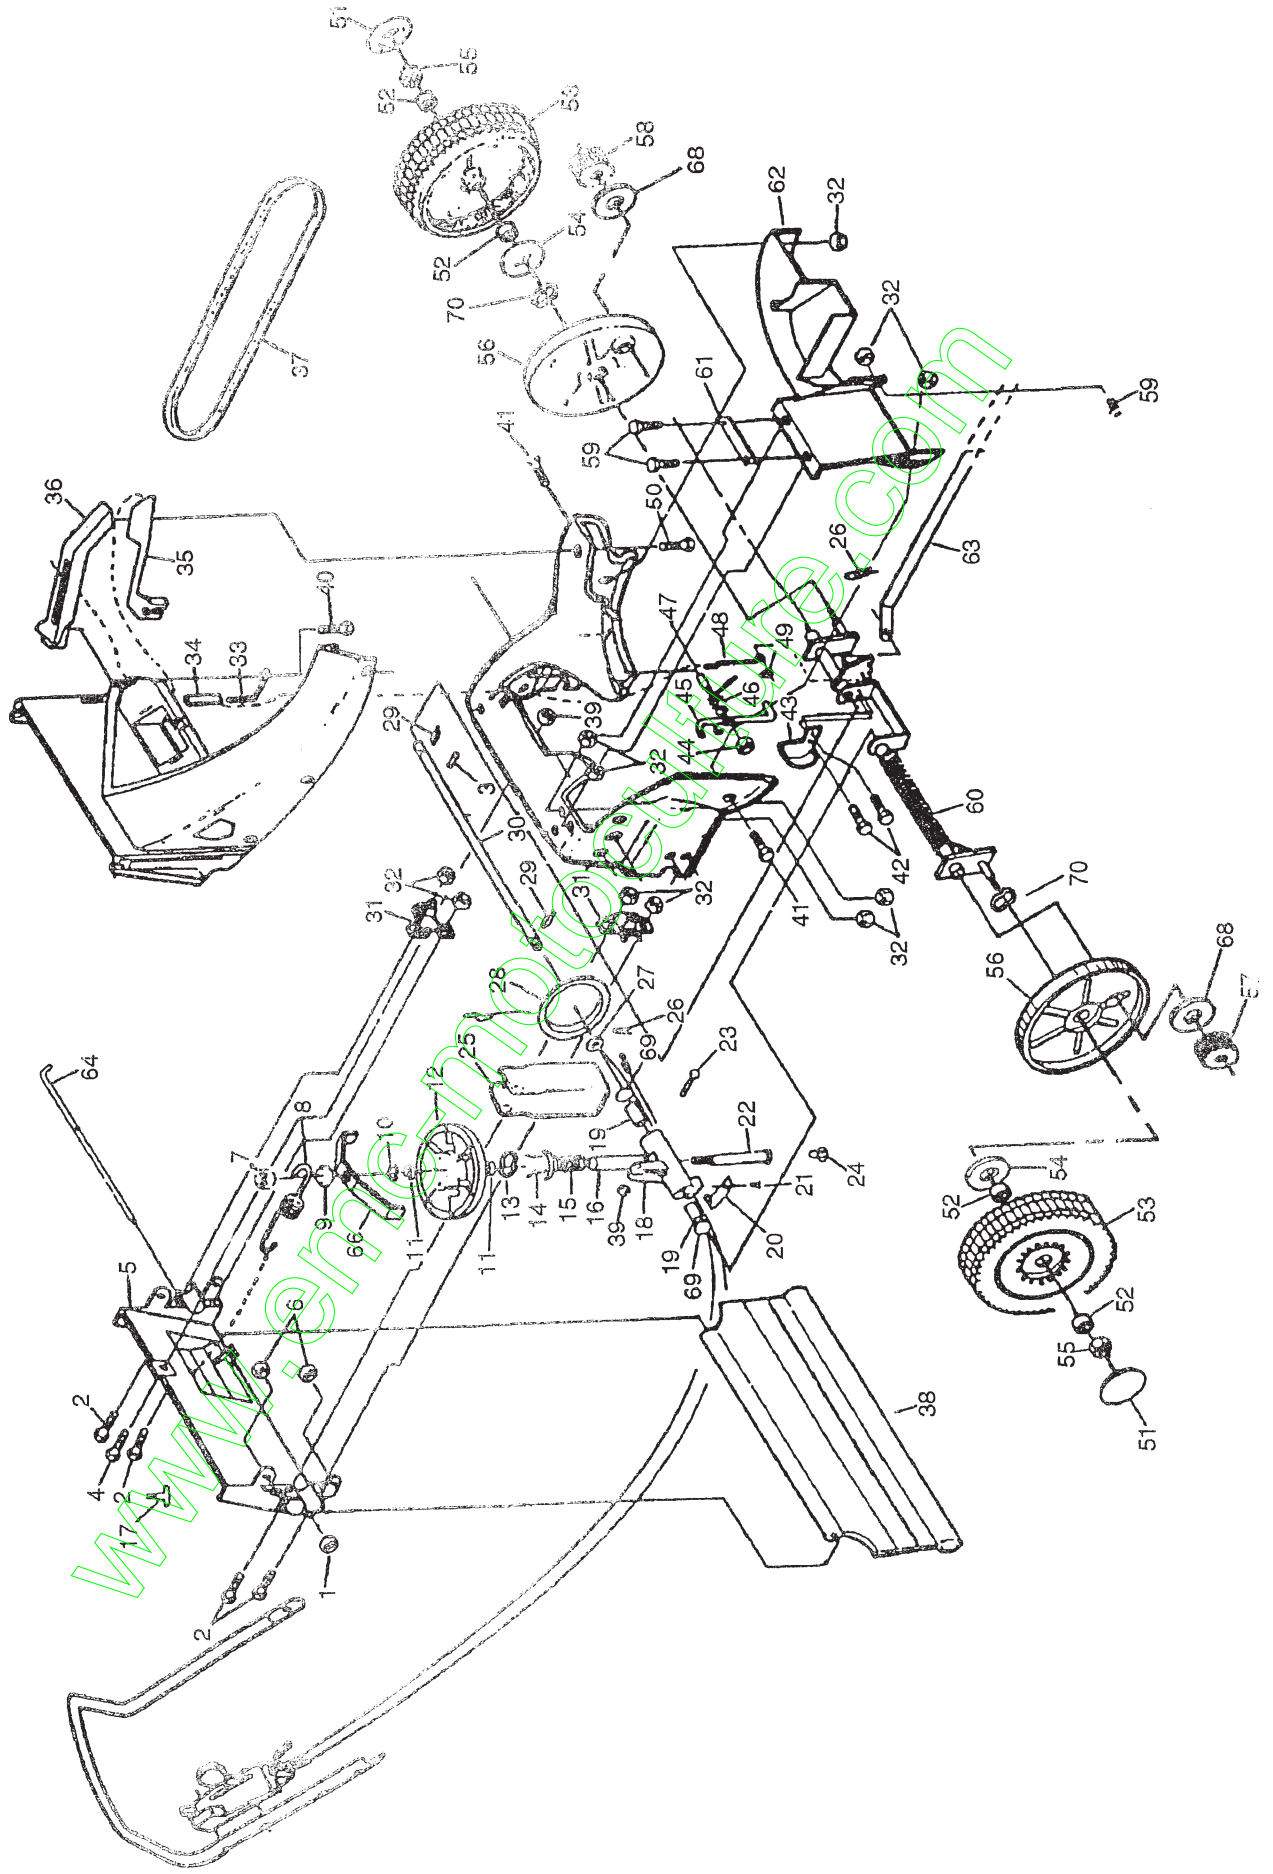

ILLUSTRATED PARTS BREAKDOWN

**BERNARD LOISIRS
22" ROTARY LAWN MOWER
MODEL NO. BL552DA
954 06 10-01**

www.emc-motoculture.com

REPAIR PARTS

22" ROTARY LAWN MOWER MODEL NUMBER BL552DA PRODUCT NUMBER 954 06 10-01

REPAIR PARTS

22" ROTARY LAWN MOWER MODEL NUMBER BL552DA PRODUCT NUMBER 954 06 10-01

KEY PART NO.	DESCRIPTION	KEY PART NO.	DESCRIPTION
1	Hex Lockwasher, INR #10-24	35	Single Point Lever
2	Hex Screw Cap 1/4	36	Hi-Vac Handle
3	Roll Pin	37	Drive Belt
4	Hex Washer Head Screw #10-24 x 7/16	38	Rear Deflector
5	Back Plate	39	Locknut #10-24
6	Locknut 5/16-18	40	Screw #8-16 x 1
7	Locknut 5/16-18	41	Carriage Bolt 1/4-20 x 1/2
8	Drive Spring	42	Hex Tapping Screw 1/4-20 x 1/2
9	Spacer	43	Hi-Vac Shield
10	Retaining Ring	44	Locknut 5/16-18
11	Bearing	45	Engagement Linkage
12	Pulley	46	Torsion Spring
13	Wave Washer	47	Spacer
14	Stand-Off	48	Link Indicator
15	Compression Spring	49	Speed Nut
16	Oilite Bearing	50	Screw #8-16 x 5/8
17	Retainer Spring	51	Hubcap
18	Drive Housing	52	Bearing
19	Bearing	53	Wheel and Tire Assembly
20	Clamp	54	Washer
21	Hex Threaded Screw #10-24 x 1/2	55	Locknut 3/8-16
22	Bolt 5/16-18 x 3-1/4	56	Dust Cover
23	Shoulder Bolt	57	Drive Pinion (Right)
24	Plug	58	Drive Pinion (Left)
25	Rocker Arm	59	Truss Head Screw 1/4-20
26	Cotter Pin	60	Rear Torque Assembly
27	Washer	61	Stiffener
28	Friction Wheel Assembly	62	Hi-Vac Baffle
29	Drive Pawl	63	Height Tube
30	Drive Shaft Kit (Includes Item #29)	64	Skirt Rod
31	Pivot Cap	66	Belt Keeper
32	Locknut 1/4-20	68	Pinion Seal
33	Slide Indicator	69	Seal
34	Height Indicator	70	Wave Washer Spring