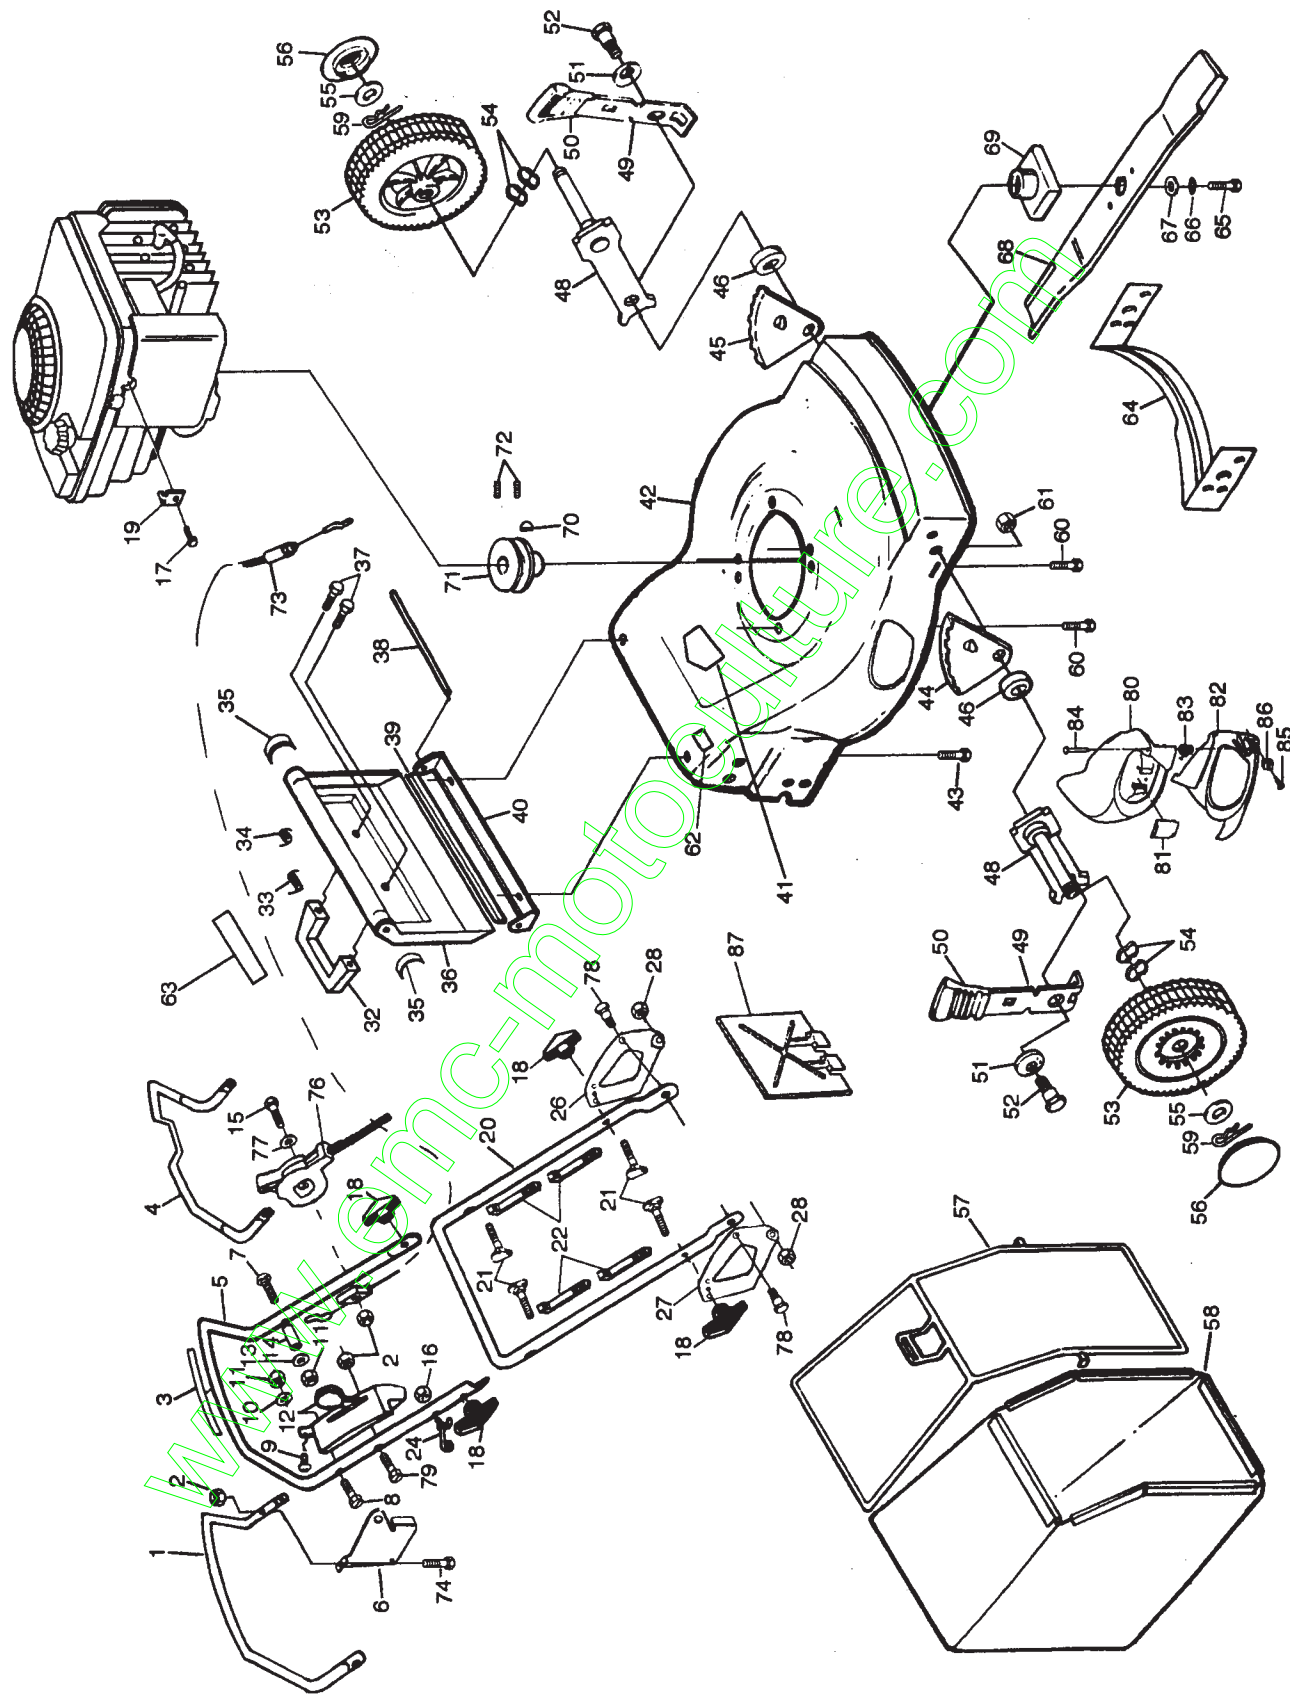

REPAIR PARTS

22" ROTARY LAWN MOWER MODEL NO. BL56SA PRODUCT NO. 954 06 84-01

REPAIR PARTS

22" ROTARY LAWN MOWER MODEL NO. BL56SA PRODUCT NO. 954 06 84-01

KEY NO.	PART NO.	DESCRIPTION	KEY NO.	PART NO.	DESCRIPTION
1	532125251	Engine Control Bar --	49	532125066	Selector Spring
2	532063601	Locknut 1/4-20	50	532132800	Selector Knob
3	532129993	Drive Bar Decal	51	532062335	Belleville Washer
4	532125281	Drive Bar	52	532084921	Shoulder Bolt 3/8-16
5	532125253	Upper Handle	53	532132646	Wheel & Tire Assembly
6	532125254	MZR, Bracket	54	532057143	Wave Washer
7	532128890	Machine Screw 1/4-20 x 2-1/4	55	532052160	Washer
8	532128889	Machine Screw 1/4 x 2-3/4	56	532800544	Hubcap
9	532751584	Screw #6-20 x 3/8	57	532750675	Catcher Frame
10	532751782	Spacer	58	532701092	Grass Bag
11	532128861	Hex Flange Head Nut	59	532085179	Clip
12	532700919	Rear Disc Drive Control Assembly	60	532850998	Hex Hex Thread Rolling Screw 3/8-16 x 1-1/8
13	532751625	Spacer	61	532751592	Locknut 3/8-16
14	532751385	Spacer	62	532800197	Noise Level Decal
15	532086055	Hex Head Bolt 1/4-20 x 2.12	63	532700696	Multi-Lingual Warning Decal
16	873510400	Locknut 1/4-20	64	532138871	Front Baffle
17	532083816	Screw #10 x 5/8	65	532851084	Hex Head Screw 3/8-24 x 1-3/8 (Grade 8)
18	532087692	Handle Knob	66	532850263	Helical Lockwasher 3/8
19	532213146	Cable Clamp	67	532851074	Hardened Washer
20	532125296	Lower Handle	68	532141114	22" Blade
21	532131959	Handle Bolt 5/16-18 x 1-3/4	69	532851514	Blade Adapter
22	532066426	Wire Tie	70	532087677	Hi-Pro #HP-505
24	532132001	Rope Guide	71	532084596	Engine Pulley
26	532125256	Handle Link (Left)	72	532059708	Set Screw
27	532125257	Handle Link (Right)	73	532134933	Engine Zone Control Cable
28	532063124	Locknut 5/16-18	74	874310416	Truss Head Screw 1/4-20 x 1
32	532750621	Door Handle	75	-----	Engine Briggs & Stratton Model No. 124702 Type No. 3106-01
33	532750619	Spring (Right)	76	532700646	Throttle Control
34	532750620	Spring (Left)	77	532085723	Flat Washer
35	532851639	Seal Strip	78	532752183	Shoulder Bolt
36	532130489	Rear Door	79	532086055	Screw 1/4-20 x 2.25
37	532851552	Pan Head Screw 10-16 x 1/2	80	532701458	Door
38	532752295	Hinge Rod	81	532144507	Door Latch
39	532128554	Seal Extrusion	82	532142386	Side Discharge Guard
40	532125258	Hinge Bracket	83	532702808	Hinge Spring
41	532107339	Danger Decal	84	532702809	Hinge Rod
42	532142583	Lawn Mower Housing (Incl. Ref. #41 & 64)	85	532141841	Screw
43	532054583	Hex Tapping Screw 1/4-20 x 1/2	86	532141839	Speed Nut
44	532128150	Wheel Adjusting Bracket (Right)	87	532125368	Mulcher Door
45	532128151	Wheel Adjusting Bracket (Left)	--	532142581	Operator's Manual
46	532084920	Spacer	--	532142582	Repair Parts Manual
48	532125079	Axle Arm Assembly			

*These parts must be purchased through an authorized Briggs & Stratton dealer.