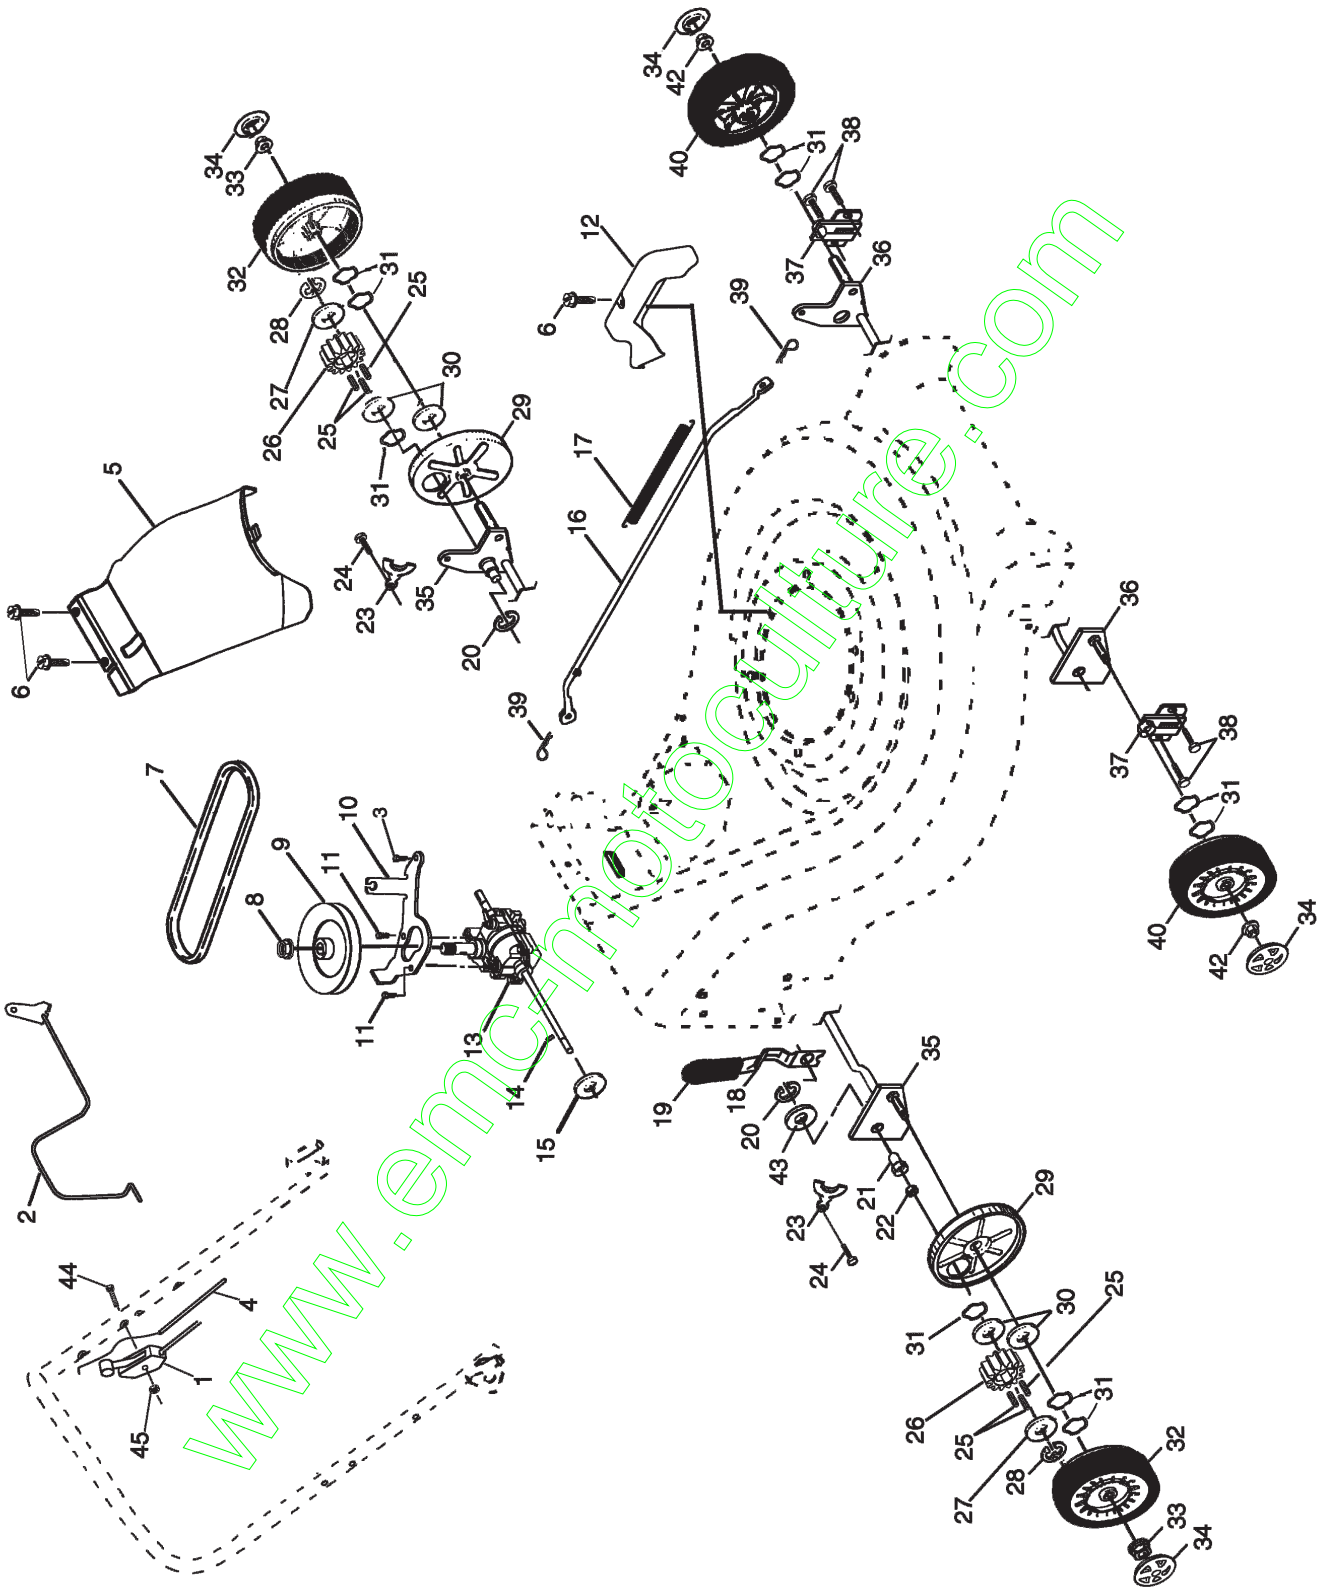

ILLUSTRATED PARTS BREAKDOWN

BERNARD

5.5 HP LAWN MOWER

MODEL NO. BL6053T (BL6053TD)

964 77 25-00

www.emc-motoculture.com

ROTARY LAWN MOWER -MODEL NUMBER BL6053T (BL6053TD) PRODUCT NUMBER 964 77 25-00

ROTARY LAWN MOWER- -MODEL NUMBER BL6053T (BL6053TD) PRODUCT NUMBER 964 77 25-00

NOTE: All component dimensions given in U.S. inches.
1 inch = 25.4 mm

ROTARY LAWN MOWER -MODEL NUMBER BL6053T (BL6053TD) PRODUCT NUMBER 964 77 25-00

ROTARY LAWN MOWER- -MODEL NUMBER BL6053T (BL6053TD) PRODUCT NUMBER 964 77 25-00