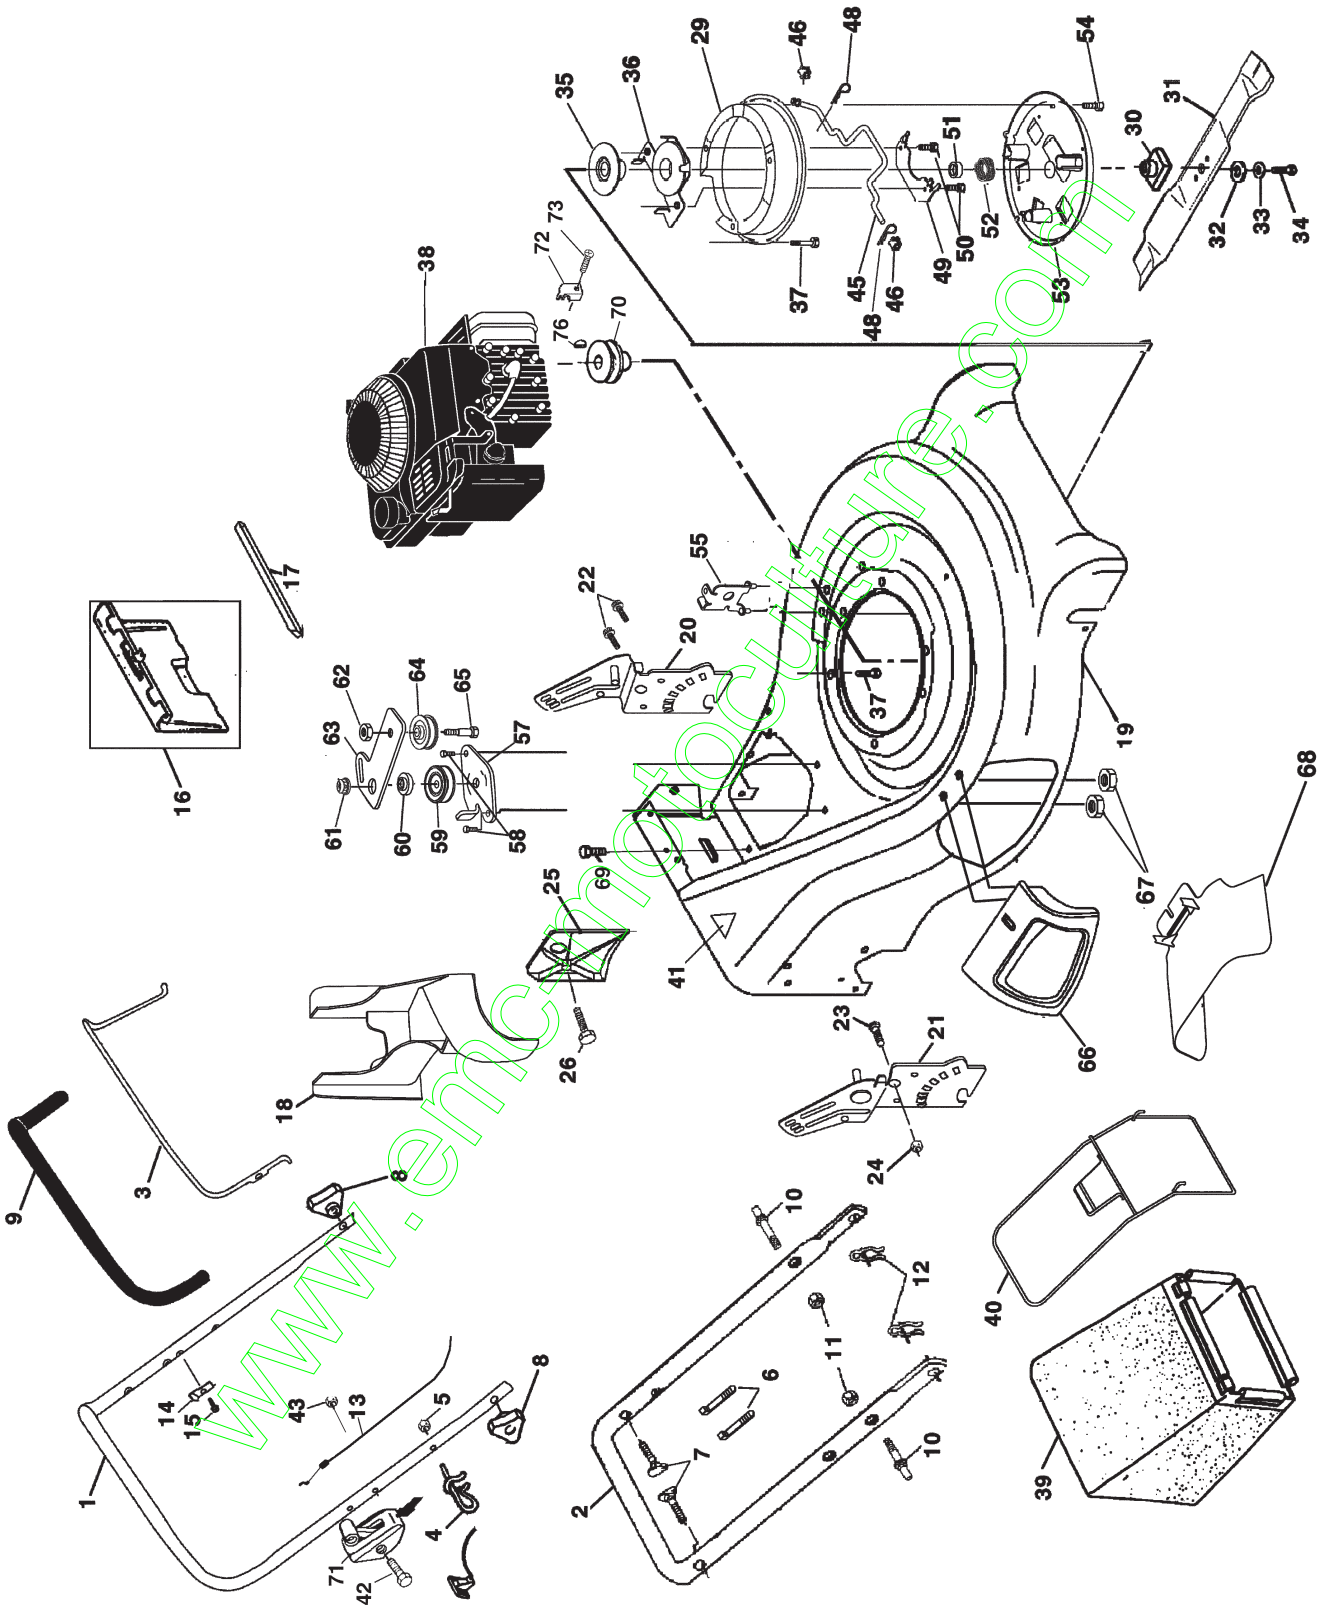

ROTARY LAWN MOWER -MODEL NUMBER BL6053T (BL6053TD) PRODUCT NUMBER 964 77 25-00

ROTARY LAWN MOWER- -MODEL NUMBER BL6053T (BL6053TD) PRODUCT NUMBER 964 77 25-00

KEY NO.	PART NO.	DESCRIPTION	KEY NO.	PART NO.	DESCRIPTION
1	167163	Handle, Upper Dix Comf. (Includes Grip)	39	165845	Grass Catcher Bag
2	161105X479	Handle, Lower	40	161358	Grass Catcher Frame
3	175788	Ball, Cont. Wire Dix Comf. Blk	41	145494	Danger Decal
4	179585	Guide, Rope, Side	42	144929	Screw
5	63601	Nut, Hex Lockwasher 1/4-20	43	132004	Nut
6	66426	Wire, Tie	45	166034	Rod, Pulley Engage
7	131959	Bolt, Handle 5/16-18 x 1.75	46	166041	Bushing
8	87692	Knob, Handle	48	169605	Retainer Clip
9	164265	Grip, Hdl Foam Smooth	49	175787X008	Clamp
10	161551	Bolt, Sq. Neck	50	54583	Screw
11	73990500	Nut, Hex Lockwasher Ins. 5/16-18 UNC	51	169980	Spacer
12	51793	Cotter, Hairpin	52	170868	Wave Washer
13	133107	Engine Zone Control Cable	53	173041	Belt Cover, Bottom
14	850733X004	Bracket, Upstop	54	750097	Screw
15	83816	Screw, Hex Washer Head Tapping 10-2	55	166383X479	Cable Support Bracket
16	162085	Kit, Door Rear	57	166391X004	Bracket Assy.
17	161548	Seal, Door	58	57808	Screw
18	165261	Plug, Mulcher	59	166042	V-Groove Pulley
19	172104	Kit, Housing	60	166050	Idler Arm Spacer
20	161568X479	Handle, Bracket Asm. Left	61	145212	Flange Nut
21	168227X479	Handle, Bracket Asm. Right	62	155552	Locknut
22	150078	Screw, Hex Wshd	63	166022X008	Idler Arm
23	163183	Bolt, Hex Head 5/16-18 x 5/8	64	166043	Idler Pulley
24	63124	Nut, Hex Lock Wshr 5/16-18	65	160829	Shoulder Bolt
25	161333	Baffle, Side	66	171962	Door Assy.
26	163409	Screw 12 x 5/8	67	88349	Nut
29	166036X479	Belt Cover, Top	68	169699	Multi Cut Guard
30	851514	Adapter, Blade w/key Longer	69	54583	Screw
31	175052	Blade, 21"	70	170868	Engine Washer
32	851074	Washer, Hardened	71	164137	Throttle Control
33	850263	Lockwasher, Helical Spring 3/8	72	111190X	Engine Clamp
34	851084	Screw, Hex Head 3/8-24 x 1.38	73	83816	Screw
35	169809	Pulley, Fixed	76	87677	Hi Pro Key
36	179222	Bearing Support Assy.	--	161057	Warning Decal (Not Shown)
37	150406	Bolt, Engine	--	172102	Operator's Manual
38	---	Engine Briggs and Stratton 12H802 (Order Parts from engine manufacturer)			

NOTE: All component dimensions given in U.S. inches.
1 inch = 25.4 mm