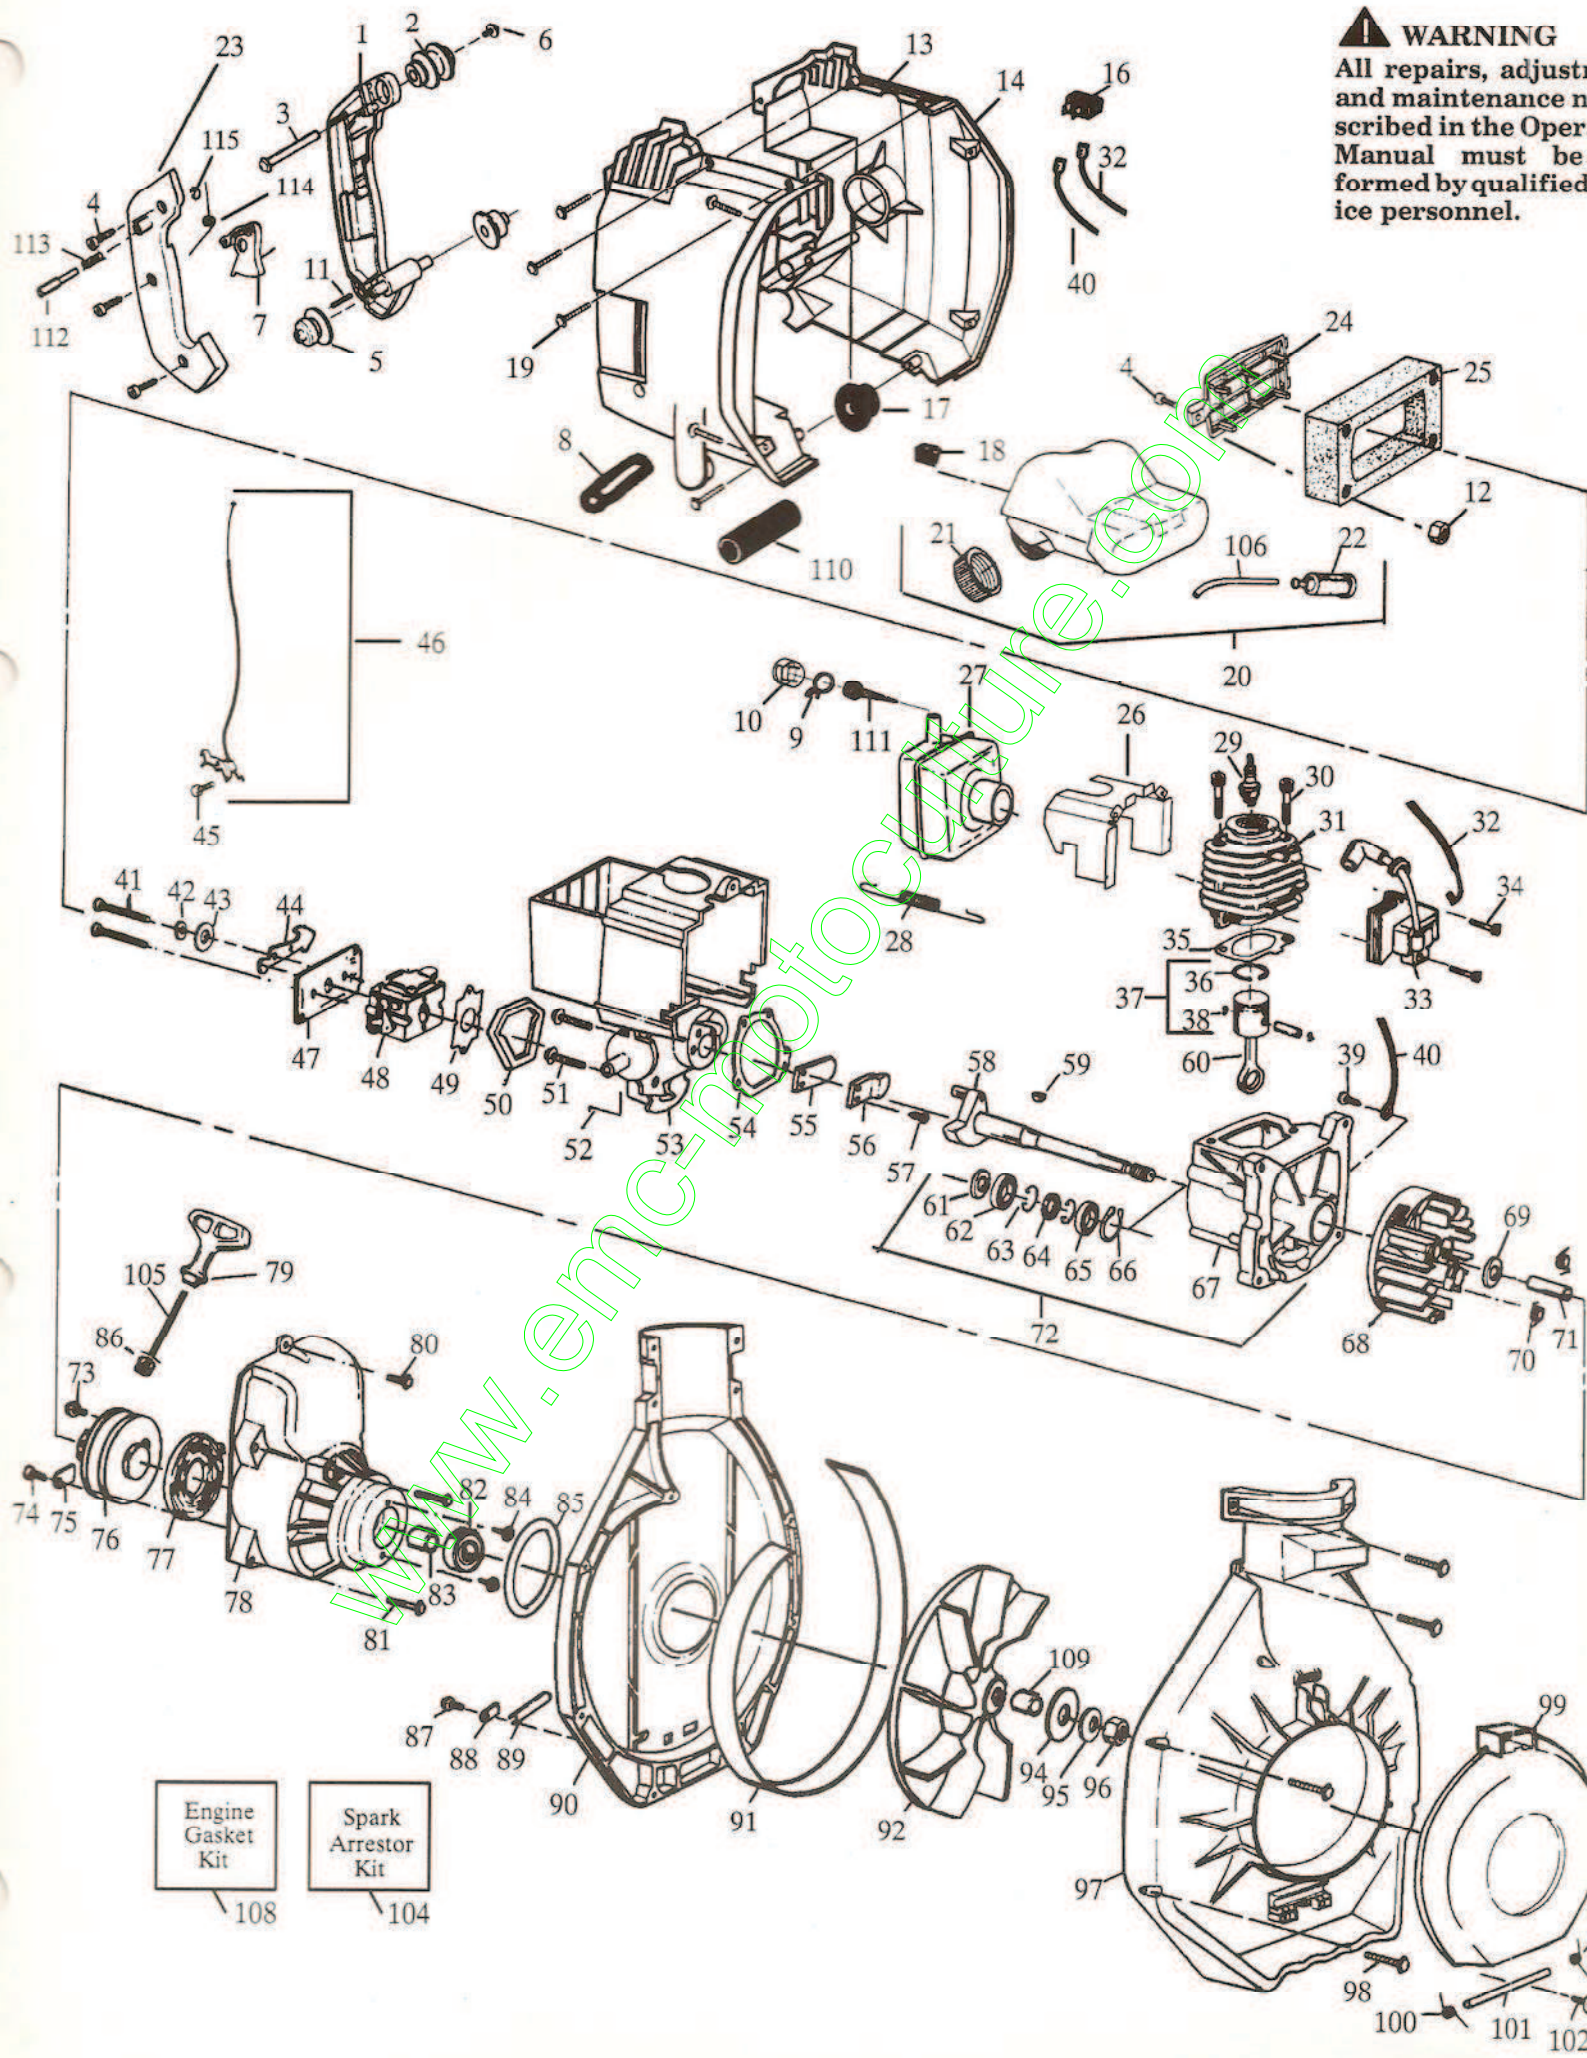

Model BV 32

⚠ WARNING
All repairs, adjustments and maintenance not described in the Operator Manual must be performed by qualified ice personnel.

Model BV 32

Key No.	Part No.	Description	Key No.	Part No.	Description
1	530-094712	Handle	64	530-019158	Crankshaft Seal
2	530-026994	Front Isolator	65	530-032102	Outer Bearing
3	530-029111	Spacer	66	530-015789	Retaining Ring
4	530-015635	Screw	67	530-014016	Crankcase
5	530-029130	Rear Isolator	68	530-039136	Flywheel
6	530-015813	Screw	69	530-347987	Washer
7	530-029072	Trigger	70	530-023817	Spring
8	534-100940	Assist Handle Tube	71	530-029176	Spacer
9	530-029228	Spark Arrestor Clamp	72	530-014156	Crankcase/Crankshaft Ass'y.
10	530-029928	Exhaust Deflector Ass'y.	73	530-015823	Screw
11	530-015840	Pin	74	530-015496	Screw
12	530-001543	Nut	75	530-027523	Retainer
13	530-037303	Shroud-Left	76	530-069291	Starter Pulley (Incl. 73)
14	530-037302	Shroud-Right	77	530-029395	Starter Spring
16	530-069292	Switch	78	530-029069	Fan Housing
17	530-029129	Isolator	79	530-027569	Starter Handle
18	530-029295	Isolator	80	530-015775	Screw
19	530-015814	Screw	81	530-015769	Screw
20	530-014162	Fuel Tank Ass'y. (Incl. 21, 22 & 106)	82	530-032108	Bearing
21	530-014347	Fuel Cap (w/retainer)	83	530-029110	Spacer
22	530-014362	Fuel Pick-up Ass'y.	84	530-015805	Screw
23	530-014160	Handle Cover	85	530-019167	"O" Ring
24	530-037306	Cover	86	530-029182	Eyelet
25	530-029112	Air Filter	87	530-015815	Screw
26	530-029404	Air Baffle	88	530-027523	Retainer
27	530-069293	Muffler	89	530-029119	Roll Pin
28	530-029116	Spring	90	530-094710	Blower Housing (Upper)
29	503-235008	Spark Plug (CJ-8Y)	91	530-029173	Band
30	530-015239	Screw	92	530-014157	Impeller
31	530-012238	Cylinder	94	530-015818	Washer
32	530-029145	Lead Wire	95	530-015441	Washer
33	530-039137	Ignition Module	96	530-001733	Nut
34	530-015816	Screw	97	530-014158	Blower Housing (Lower) (Incl. 99-103)
35	530-019178	Gasket	98	530-015814	Screw
36	530-025875	Piston Ring	99	530-094715	Door
37	530-069277	Piston Kit (Incl. 36, 38 & Pin)	100	530-015667	Spring
38	530-015162	Retainer	101	530-015647	Pin
39	530-015306	Screw	102	530-015815	Screw
40	530-029144	Ground Wire	103	530-015672	Spring
41	530-015771	Screw	104	530-069348	Spark Arrestor Kit
42	530-015254	Wave Washer	105	530-069232	Rope Kit
43	530-015852	Spacer	106	530-069247	Line Kit
44	530-029114	Choke Shutter	108	530-069294	Gasket Kit
45	530-015775	Screw	109	530-029118	Hub
46	530-029146	Cable Assembly	110	534-101900	Foam Grip
47	530-029115	Plate	111	530-029227	Spark Arrestor Screen
48	530-035263	Carburetor	112	530-029117	Throttle Lock Button
49	530-019164	Gasket	113	530-024772	Spring
50	530-019165	Seal	114	530-027597	Spring
51	530-015849	Screw	115	530-015702	"C" Clip
52	530-029113	Ground Wire			
53	530-029070	Reed Block			
54	530-019166	Gasket			
55	530-027593	Reed Valve			
56	530-027594	Reed Stop			
57	530-015241	Screw			
58	530-014033	Crankshaft			
59	530-015126	Key			
60	530-010960	Connecting Rod Ass'y.			
61	530-015788	Spacer			
62	530-032103	Inner Bearing			
63	530-015787	Retaining Ring