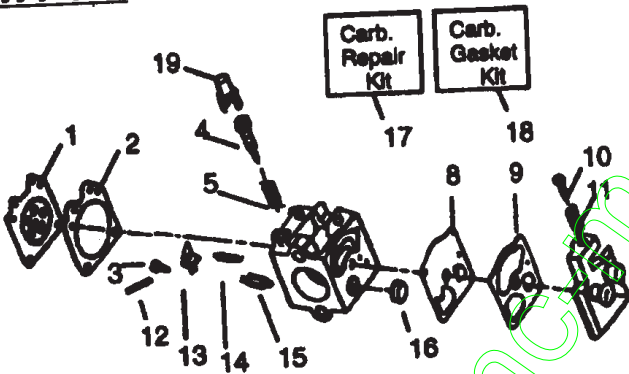

www.mnc-motoculture.com

Model BV 32

KEY PART NO. NO.

DESCRIPTION

- 1 530 09 51-16 Collection Bag W/Strap
- 2 530 09 51-17 Collection Bag Elbow Tube
- 3 530 06 92-70 Vacuum Tube Ass'y.
- 4 530 03 85-08 Tube and Nozzle Ass'y.

Carburetor Assembly

WT-141

KEY PART NO. NO.

DESCRIPTION

- 1 504 13 08-08 *+ Metering Diaphragm
- 2 530 03 51-51 *+ Metering Diaphragm Gasket
- 3 530 03 50-16 * Metering Lever Pin Screw
- 4 530 03 52-68 Mixture Needle
- 5 504 21 00-50 Mixture Needle Spring
- 8 504 13 08-07 Fuel Pump Diaphragm
- 9 504 13 09-06 *+ Fuel Pump Gasket
- 10 530 03 52-03 *+ Idle Speed Screw
- 11 501 66 78-01 Idle Speed Spring
- 12 505 52 01-25 * Metering Lever Pin
- 13 505 52 01-27 * Metering Lever
- 14 530 03 51-88 * Metering lever Spring
- 15 503 11 70-01 * Inlet Needle Valve
- 16 530 03 51-78 Fuel Inlet Screen
- 17 530 03 52-64 * Carb. Kwik Repair Kit (* Indicates Contents)
- 18 530 03 52-19 * Carb. Gasket/Diaphragm Kit (+Indicates Contents)

WT-141A #530-069644

KEY PART NO. NO.

DESCRIPTION

- 1 530 06 96-70 Carburetor Repair Kit (*Indicates Contents)
- 2 530 03 84-03 Limiter Cap

Model BV 32

WARNING
All repairs, adjustments and maintenance not described in the Operator's Manual must be performed by qualified service personnel.