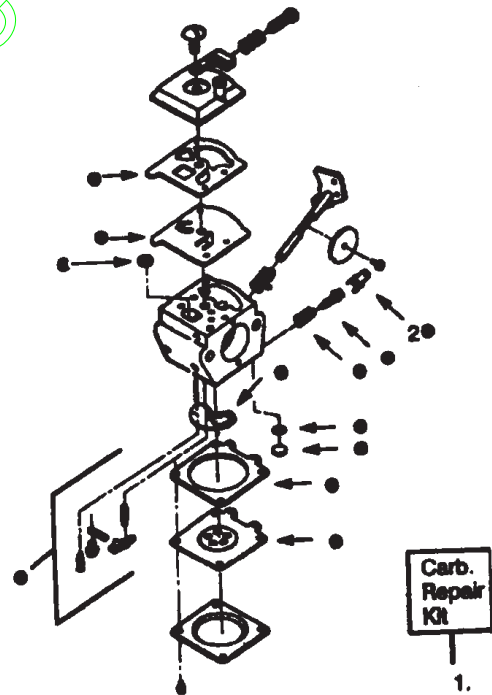

Carburetor Assembly

WT-141

KEY PART NO. NO.

DESCRIPTION

- 1 504 13 08-08 *+ Metering Diaphragm
- 2 530 03 51-51 *+ Metering Diaphragm Gasket
- 3 530 03 50-16 * Metering Lever Pin Screw
- 4 530 03 52-68 Mixture Needle
- 5 504 21 00-50 Mixture Needle Spring
- 8 504 13 08-07 Fuel Pump Diaphragm
- 9 504 13 09-06 *+ Fuel Pump Gasket
- 10 530 03 52-03 *+ Idle Speed Screw
- 11 501 66 78-01 Idle Speed Spring
- 12 505 52 01-25 * Metering Lever Pin
- 13 505 52 01-27 * Metering Lever
- 14 530 03 51-88 * Metering lever Spring
- 15 503 11 70-01 * Inlet Needle Valve
- 16 530 03 51-78 Fuel Inlet Screen
- 17 530 03 52-64 * Carb. Kwik Repair Kit (* Indicates Contents)
- 18 530 03 52-19 * Carb. Gasket/Diaphragm Kit (+Indicates Contents)

WT-141A #530-069644

KEY PART NO. NO.

DESCRIPTION

- 1 530 06 96-70 Carburetor Repair Kit (*Indicates Contents)
- 2 530 03 84-03 Limiter Cap

Model BV 32

WARNING
All repairs, adjustments and maintenance not described in the Operator's Manual must be performed by qualified service personnel.