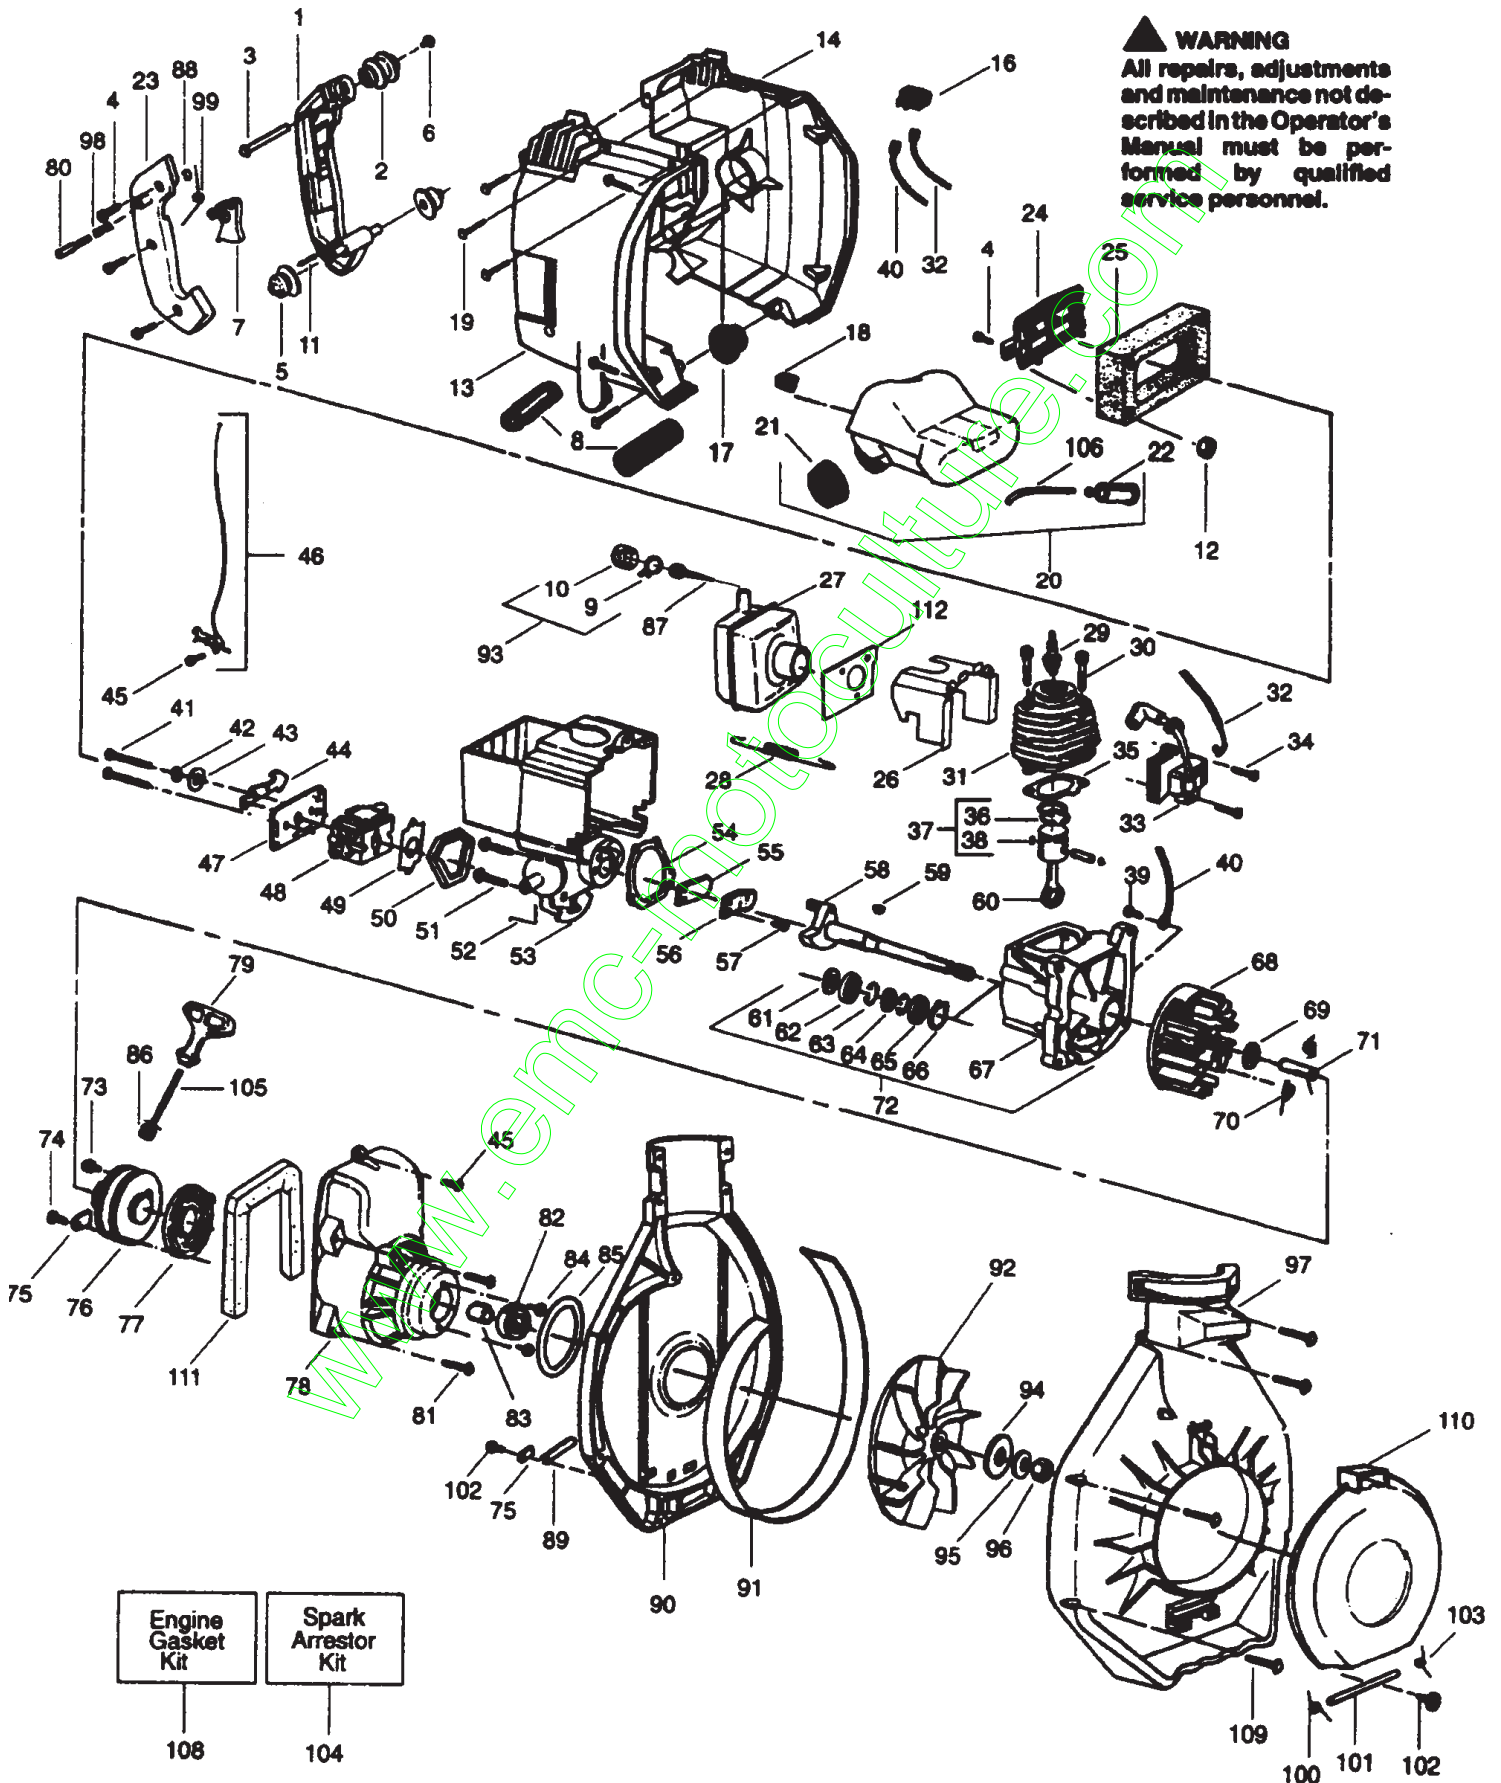

Carburetor Assembly

WT-141

KEY PART NO. NO.

DESCRIPTION

- 1 504 13 08-08 *+ Metering Diaphragm
- 2 530 03 51-51 *+ Metering Diaphragm Gasket
- 3 530 03 50-16 * Metering Lever Pin Screw
- 4 530 03 52-68 Mixture Needle
- 5 504 21 00-50 Mixture Needle Spring
- 8 504 13 08-07 Fuel Pump Diaphragm
- 9 504 13 09-06 *+ Fuel Pump Gasket
- 10 530 03 52-03 *+ Idle Speed Screw
- 11 501 66 78-01 Idle Speed Spring
- 12 505 52 01-25 * Metering Lever Pin
- 13 505 52 01-27 * Metering Lever
- 14 530 03 51-88 * Metering lever Spring
- 15 503 11 70-01 * Inlet Needle Valve
- 16 530 03 51-78 Fuel Inlet Screen
- 17 530 03 52-64 * Carb. Kwik Repair Kit (* Indicates Contents)
- 18 530 03 52-19 * Carb. Gasket/Diaphragm Kit (+Indicates Contents)

WT-141A #530-069644

KEY PART NO. NO.

DESCRIPTION

- 1 530 06 96-70 Carburetor Repair Kit (*Indicates Contents)
- 2 530 03 84-03 Limiter Cap

Model BV 32

WARNING
All repairs, adjustments and maintenance not described in the Operator's Manual must be performed by qualified service personnel.