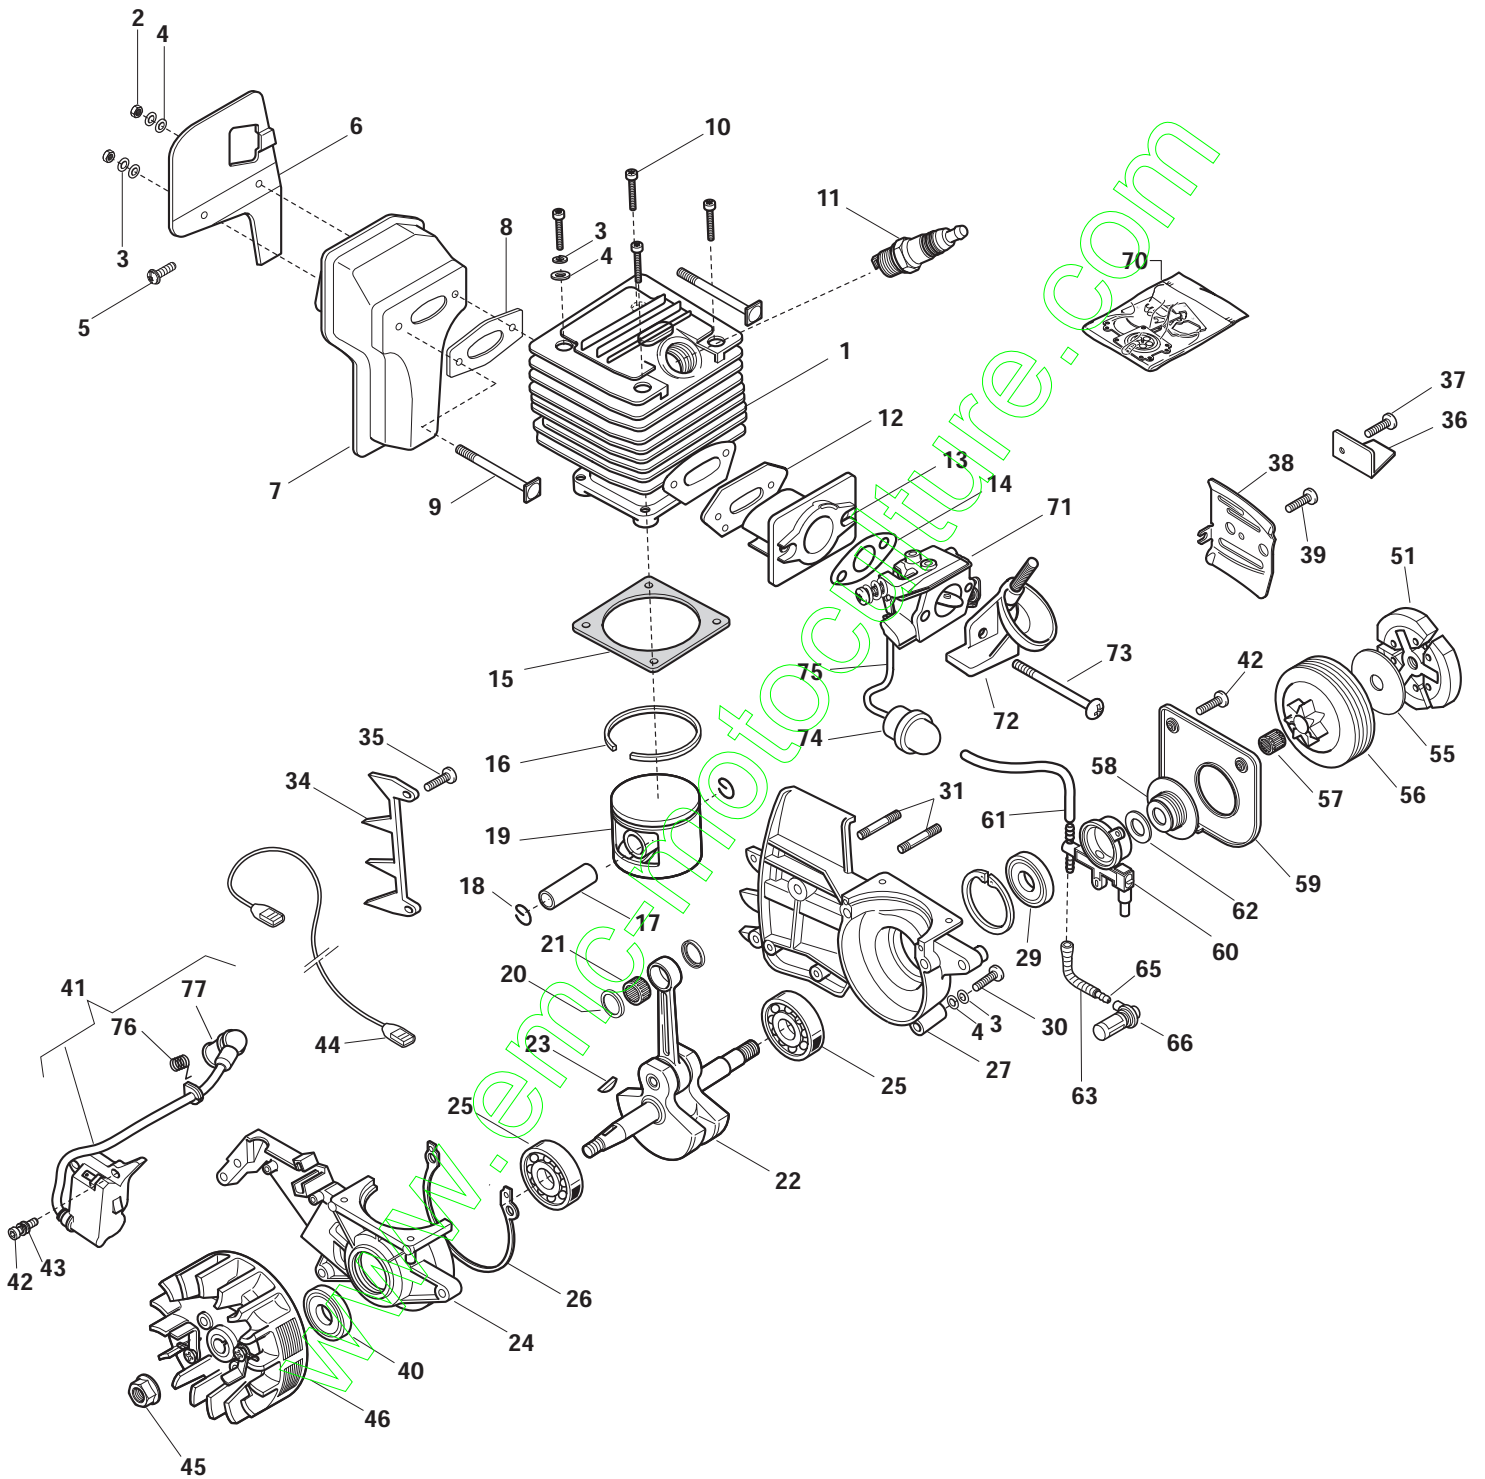

ILLUSTRATED PARTS LIST

C 38 T
C 41 T

- Use GLOBAL GARDEN PRODUCT Genuine Spare Parts specified in the parts list for repair and/or replacement.
- The contents described in the parts list may change due to improvement.
- The drawings of the spare parts are only indicative and might not represent the part in question exactly.
- The indications "right" - "left" - "front" - "rear" refer to the position of the operator when using the machine.
- When placing orders of parts for repair and/or replacement, make sure that the illustrated parts list is the one applying to the machine's year of manufacture, as shown on the identification plate attached to the machine.

POS	PART. NO	Q.ty	DESCRIPTION	DESCRIZIONE	BESCHREIBUNG	DESCRIPTION	REMARKS
60	118550607/0	1	Oil Pump Assy	Ass. Pompa Olio	Set Ölpumpe	Pompe À Huile	
61	118800254/0	1	Oil Tube Outlet	Tubo Mandata Olio	Abfluss Öl	Tuyau Refoul. Huile	
62	118550608/0	1	Washer	Rondella	Unterlegscheibe	Rondelle	
63	118800255/0	1	Pickup Oil	Tubo Pescante Olio	Treistoffzufuhr	Tuyau Plongeur Huile	
65	118800256/0	1	Tube Connection	Raccordo Tubi	Anschluss	Connexion Tube	
66	118550609/0	1	Oil Filter Ass.Y	Ass. Filtro Olio	Set Ölfilter	Filtre À Huile	
70	8724090	1	Diaphragm-Gasket Set	Kit Membr.-Guarn.	Set Membran-Dichtung	Jeu Membranes - Garnit.	
71	118800210/0	1	Carburetor	Carburatore	Vergaser	Carburateur	
72	118800211/0	1	Intake Manifold Assy	Ass. Collettore Aria	Luftkollektor	Collecteur Air	
73	118800212/0	2	Screw	Vite	Schraube	Vis	
74	118800203/0	1	Air Purge Pump	Primer	Pumpe Air Purge	Élément Pompant Air Purge	
75	118800204/0	1	Tube	Tubo Ricircolo Miscela	Rohr	Tuyau Recirculation Mélange	
76	3657050	1	Spark Plug Spring	Molla Attacco Candela	Feder Zündkerzenbef.	Ressort Fixation Bougie	
77	3748880	1	Spark Plug Cover	Cappuccio Candela	Zündkerzenklappe	Capuchon Bougie	