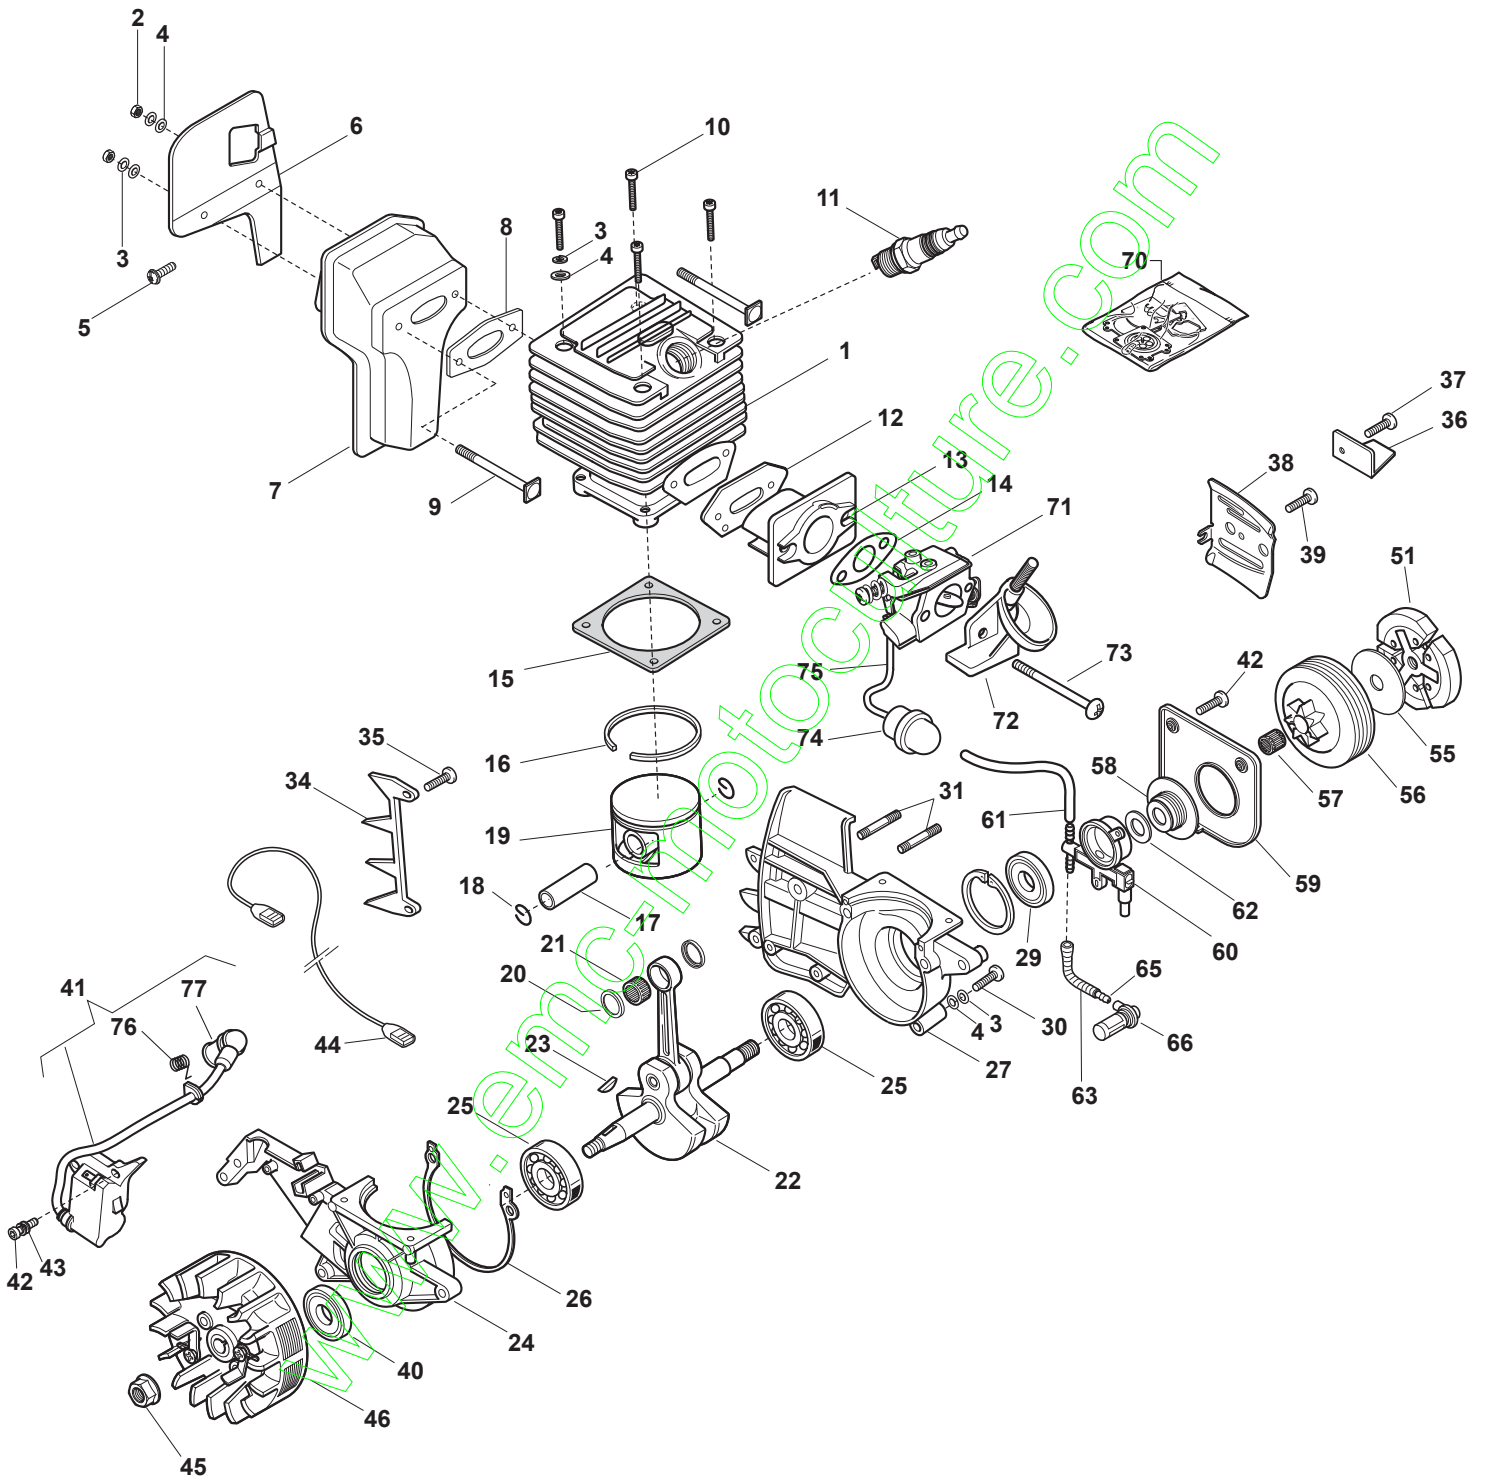

POS	PART. NO	Q.ty	DESCRIPTION	DESCRIZIONE	BESCHREIBUNG	DESCRIPTION	REMARKS
1	118800242/0	1	Cylinder	Ass. Cilindro	Zylinder	Cylindre	only model C38T
1	118800267/0	1	Cylinder	Ass. Cilindro	Zylinder	Cylindre	only model C41T
2	2432040	2	Nut	Dado	Mutter	Ecrou	
3	112581500/0	11	Washer	Rondella	Unterlegscheibe	Rondelle	
4	2312090	10	Washer	Rondella	Unterlegscheibe	Rondelle	
5	123878022/0	1	Screw	Vite	Schraube	Vis	
6	118800243/0	1	Deflector	Deflettore	Abweiser	Deflecteur	
7	118550582/0	1	Muffler	Silenziatore	Silencieux	Muffler	
8	118550583/0	1	Gasket, Muffler	Guarnizione Silenziatore	Schalldämpferdichtung	Garniture Silencieux	
9	118550584/0	2	Screw	Vite	Vierkantschraube	Vis	
10	2135030	4	Screw	Vite	Schraube	Vis	
11	3210024	1	Spark Plug	Candela	Zündkerze	Bougie	
12	118550585/0	1	Intake-Manifold Gasket	Guarnizione Colettore-Cilindro	Dichtung Koll.-Zylinder	Garniture Coll.-Cylin.	
13	118550586/0	1	Intake Manifold	Collettore Aspirazione	Kollektor Ansaugung	Collecteur Aspirateur	
14	118550587/0	1	Carburetor Gasket	Guarnizione Carburatore	Dichtung Vergaser	Garniture Carburateur	
15	118550588/0	1	Cylinder Gasket	Guarnizione Cilindro	Zylinderdichtung	Joint Cylindre	
16	118800182/0	1	Piston ring	Fascia Elastica	Kolbenring	Segment	
17	118800244/0	1	Piston pin	Spinotto Pistone	Kolbenbolzen	Axe de piston	only model C38T
17	118800268/0	1	Piston pin	Spinotto Pistone	Kolbenbolzen	Axe de piston	only model C41T
18	118550590/0	2	Washer, Piston Pin	Fermo Spinotto	Sprengring	Circlips d'axe de piston	
19	118800245/0	1	Piston	Pistone	Kolben	Piston	only model C38T
19	118800269/0	1	Piston	Pistone	Kolben	Piston	only model C41T
20	118800246/0	2	Washer	Rasamento	Passscheibe	Rondelle	
21	118550591/0	1	Needle sleeve	Gabbia A Rulli	Nadelkäfig	Douille	
22	118800247/0	1	Crankshaft	Ass. Albero Motore	Set Motorwelle	Arbre Moteur	
23	123072005/0	1	Woodruff Key	Chiavetta Vol.No	Schlüssel	Woodruff Key	
24	118800248/0	1	Crank Case	Carter Motore, Lato Avviatore	Motorabdeckung	Carter Moteur	
25	3112170	2	Ball Bearing	Cuscinetto	Lager	Roulement	
26	118800249/0	1	Gasket	Guarnizione Carters	Dichtung Abdeckung	Joint	
27	118800250/0	1	Crank Case	Carter Motore, Lato Frizione	Motorabdeckung	Carter Moteur	
29	118550592/0	1	Seal Ring	Anello Di Tenuta	Dichtring	Anneau De Tenue	
30	2135050	4	Screw	Vite	Schraube	Vis	
31	118550593/0	2	Stud	Prigioniero Barra	Stiftschraube Stange	Prisonnier Guide	
34	118550596/0	1	Bucking spike	Arpione	Anschlagkralle	Griffe de butée	
35	2135180	1	Screw	Vite	Schraube	Vis	
36	118550597/0	1	Chain Guard	Fermacatena	Kettenstop	Butée Chaîne	
37	118800251/0	1	Screw	Vite	Schraube	Vis	
38	118550598/0	1	Plate	Lamierino Base Barra	Blech Stangenbasis	Plaque Base Guide	
39	123878020/0	1	Screw	Vite	Schraube	Vis	
40	118550599/0	1	Seal Ring	Anello Di Tenuta	Dichtring	Anneau De Tenue	
41	118550600/0	1	Electronic Coil	Bobina Elettronica	Elektronikspule	Bobine Électronique	
42	123878021/0	6	Screw	Vite	Schraube	Vis	
43	2321050	2	Washer	Rondella	Unterlegscheibe	Rondelle	
44	118550601/0	1	Stop Wire	Cavo Di Stop	Kabelsperr	Câble Arrêt	
45	123120004/0	1	Nut	Dado	Sechskantmutter	Écrou	
46	118550602/0	1	Flywheel	Volano Magnete	Schwungrad Magnet	Volant Aimant	
51	118550603/0	1	Centrifugal clutch	Ass. Frizione	Fliehkraftkupplung	Embrayage centrifuge	
55	118800252/0	1	Sprocket Washer	Rasamento Campana	Scheibe Glocke	Rondelle Cloche	
56	118550604/0	1	Clutch drum 3/8	Campana Frizione 3/8	Kupplungsglocke 3/8	Cloche embrayage 3/8	
56	118801063/0	1	Clutch drum .325	Campana Frizione .325	Kupplungsglocke .325	Cloche embrayage .325	
57	118550605/0	1	Needle Bearing	Gabbia A Rulli	Walzenkäfig	Cage Roulements	
58	118550606/0	1	Activator 3/8	Vite Senza Fine 3/8	Mitnehmerschnecke 3/8	Entraîneur à vis 3/8	
58	118801064/0	1	Activator .325	Vite Senza Fine .325	Mitnehmerschnecke .325	Entraîneur à vis .325	
59	118800253/0	1	Oil Pump Cap	Coperchio Pompa Olio	Deckel Ölpumpe	Couvercle Pompe À Huile