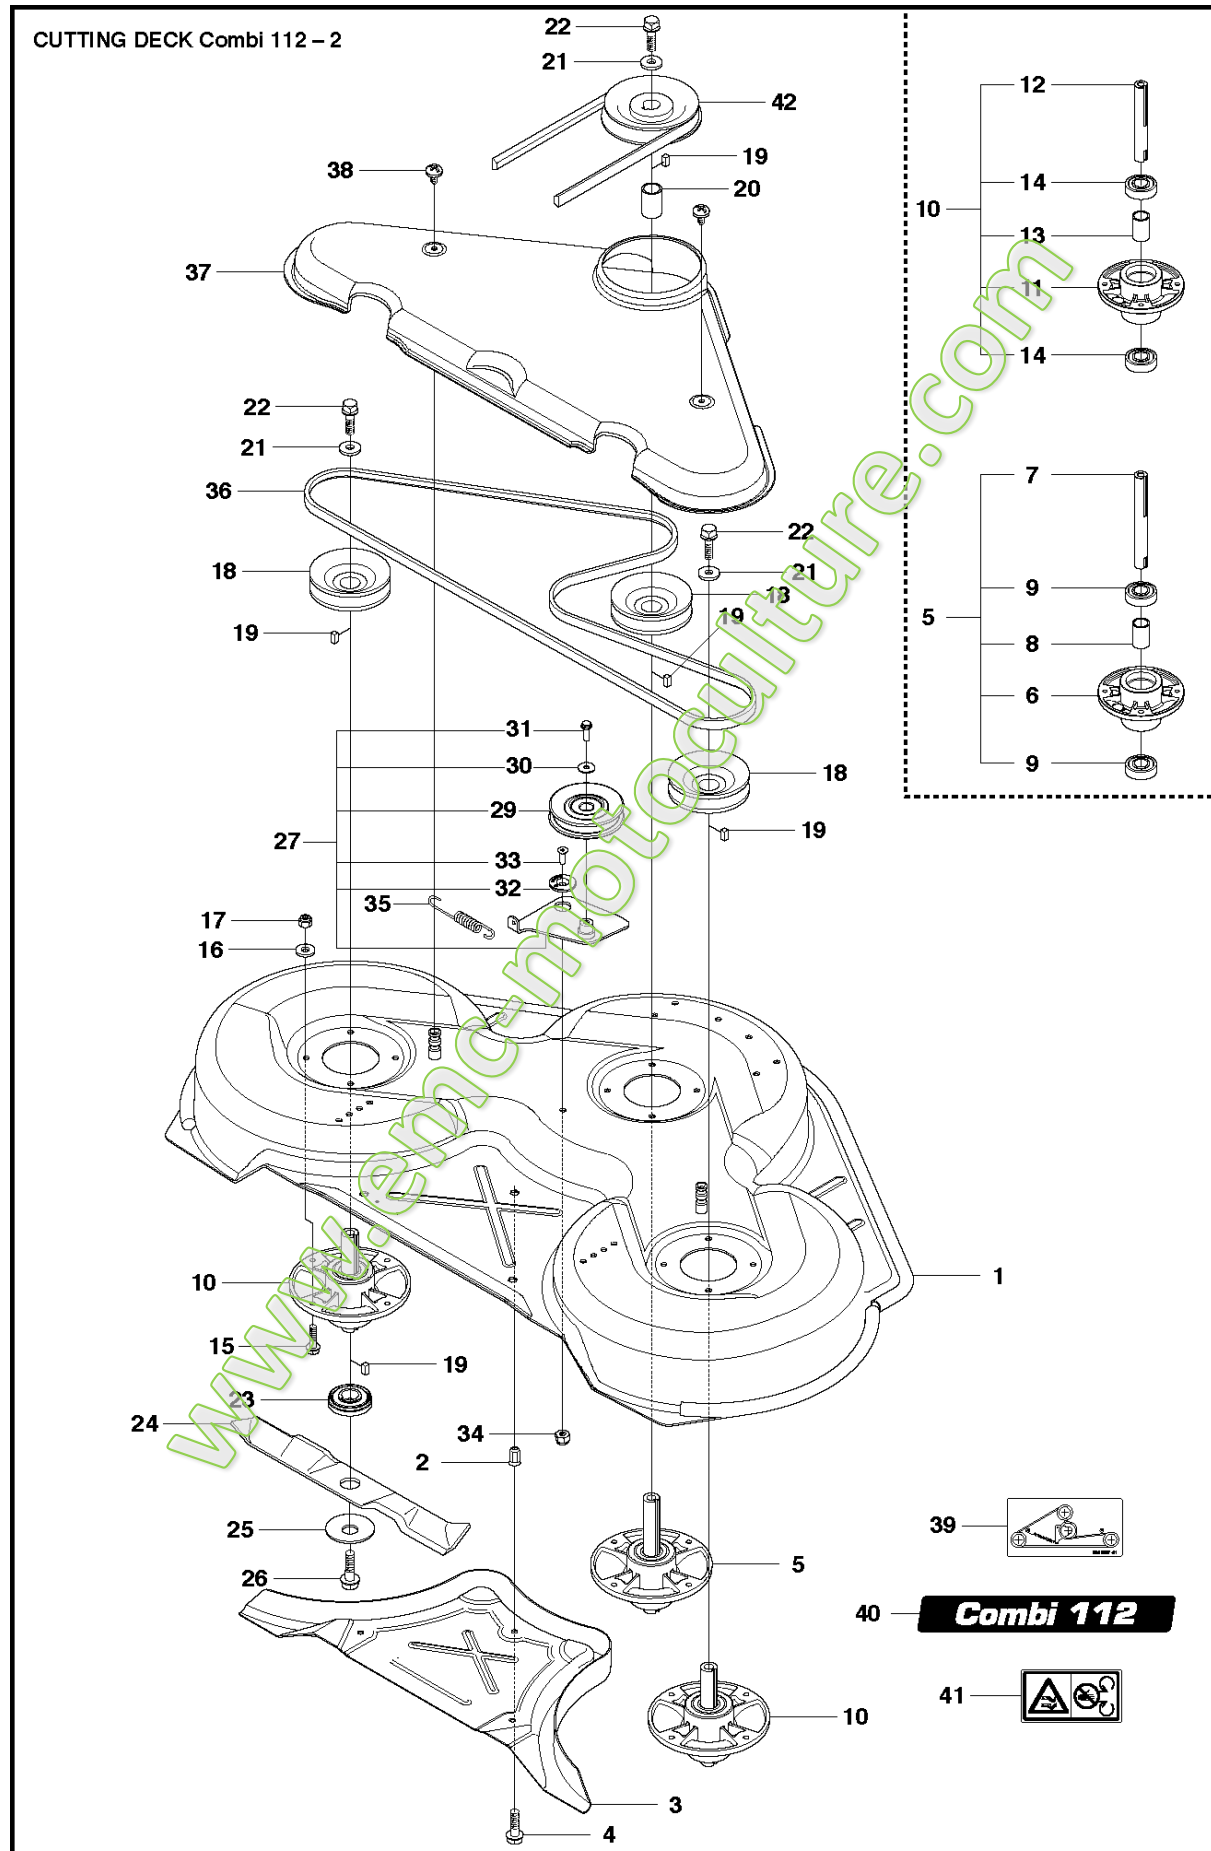

Ref	Part No	Description	Remark	QTY	KIT
1	574 20 95-01	CUTTING DECK		1	
2	506 91 62-01	NUT		3	
3	544 44 93-01	PLUG		1	
4	506 57 01-04	SCREW EHHFM		3	
5	576 38 41-01	BLADE HOUSING ASSY		1	
6	576 38 42-01	BEARING HOUSING		1	5
7	576 38 43-01	SHAFT		1	5
8	576 38 44-01	SPACING SLEEVE		1	5
9	738 23 04-34	BALL BEARING		2	5
10	576 38 41-02	BLADE HOUSING ASSY		2	
11	576 38 42-01	BEARING HOUSING		1	10
12	576 38 43-02	SHAFT		1	10
13	576 38 44-01	SPACING SLEEVE		1	10
14	738 23 04-34	BALL BEARING		2	10
15	535 42 38-01	SCREW RSQM		12	
16	734 11 64-01	WASHER		12	
17	732 21 18-01	LOCK NUT		12	
18	506 92 21-01	PULLEY		3	
19	506 53 35-01	PARALLEL KEY		7	
20	544 06 80-02	SPACING SLEEVE		1	
21	734 11 74-41	WASHER		3	
22	544 11 41-01	SCREW EHHM		3	
23	535 50 42-02	ADAPTER		3	
24	504 18 81-10	BLADE		3	
25	588 14 56-01	PLATE		3	
26	544 11 41-01	SCREW EHHM		3	
27	586 96 66-01	BELT TENSIONER ASSY		1	
29	506 53 27-01	PULLEY		1	27
30	734 11 64-41	WASHER		1	27
31	586 32 04-01	SCREW		1	27
32	586 49 67-01	WASHER		1	27
33	725 64 53-01	SCREW IHCSFM		1	27
34	732 21 18-01	LOCK NUT		1	
35	506 53 31-01	SPRING		1	
36	589 51 46-01	BELT		1	
37	544 09 62-01	BELT COVER		1	
38	544 40 05-01	SCREW		2	
39	506 78 97-01	LABEL		1	
40	544 23 81-05	LABEL		2	
41	574 51 00-01	DECAL		2	
42	506 77 86-01	PULLEY		1