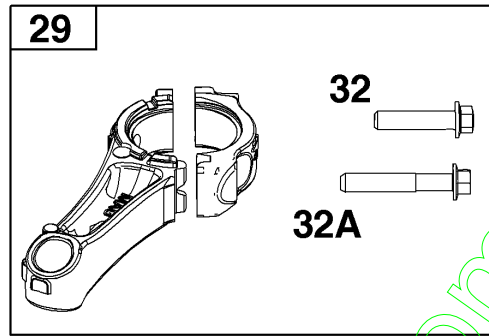

Not For
Reproduction
www.enmotoculture.com

Crankshaft Group

REF NO	PART NO	QTY	DESCRIPTION
16	597419	1	CRANKSHAFT
24	222698S	1	KEY, Flywheel
25	591284	1	PISTON ASSEMBLY
25	591285	1	PISTON ASSEMBLY -(.020" Oversize)
26	591286	1	SET, Ring
26	591287	1	SET, Ring -(.020" Oversize)
27	691588	1	LOCK, Piston Pin
28	298909	1	PIN, Piston
29	796470	1	ROD, Connecting
32	691664	1	SCREW -(Connecting Rod)
32A	695759	1	SCREW -(Connecting Rod)
46	694039	1	CAMSHAFT
598	592587	1	SHIM, End Play -(Crankshaft or Camshaft Bearing)
741	797521	1	GEAR, Timing

Not For Reproduction
www.emc-motoculture.com