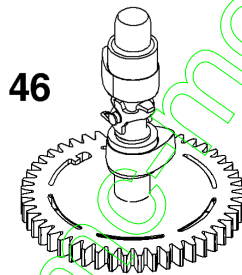

Not For
Reproduction
www.enmotoculture.com

Crankshaft Group

REF NO	PART NO	QTY	DESCRIPTION
16	597419	1	CRANKSHAFT
24	222698S	1	KEY, Flywheel
25	591284	1	PISTON ASSEMBLY
25	591285	1	PISTON ASSEMBLY -(.020" Oversize)
26	591286	1	SET, Ring
26	591287	1	SET, Ring -(.020" Oversize)
27	691588	1	LOCK, Piston Pin
28	298909	1	PIN, Piston
29	796470	1	ROD, Connecting
32	691664	1	SCREW -(Connecting Rod)
32A	695759	1	SCREW -(Connecting Rod)
46	694039	1	CAMSHAFT
598	592587	1	SHIM, End Play -(Crankshaft or Camshaft Bearing)
741	797521	1	GEAR, Timing

Not For Reproduction
www.emc-motoculture.com