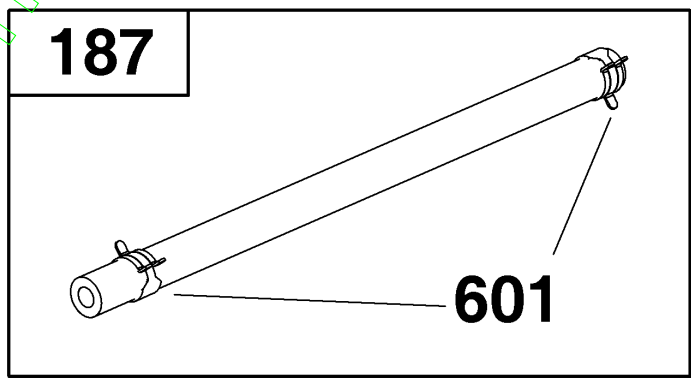

Fuel Supply Group

REF NO	PART NO	QTY	DESCRIPTION
187	791766	1	LINE, Fuel
601	791850	2	CLAMP, Hose
957	596206	1	CAP, Fuel Tank
958	698183	1	VALVE, Fuel Shut Off
972	596207	1	TANK, Fuel

Not For Reproduction
www.emc-motoculture.com