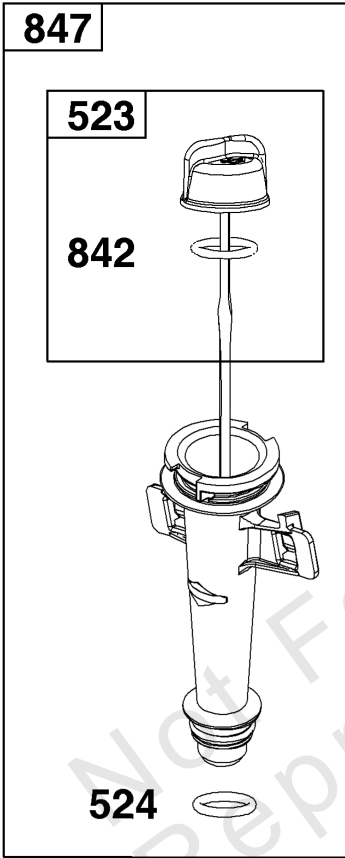

718

22

Crankcase Cover/Sump and Lubrication Group

REF NO	PART NO	QTY	DESCRIPTION
4	493279	1	SUMP, Engine
12	692232	1	GASKET, Crankcase
15	691680	1	PLUG, Oil Drain
20	399781S	1	SEAL, Oil -(PTO Side)
22	691092	7	SCREW -(Crankcase Cover/Sump)
43	796650	1	SLINGER, Governor/Oil
523	796503	1	DIPSTICK -(Black)
524	691876	1	SEAL, O-Ring -(Dipstick Tube)
718	690959	2	PIN, Locating
842	691031	1	SEAL, O-Ring -(Dipstick Cap)
847	596092	1	DIPSTICK/TUBE ASSEMBLY

Not For Reproduction
www.emc-motoculture.com