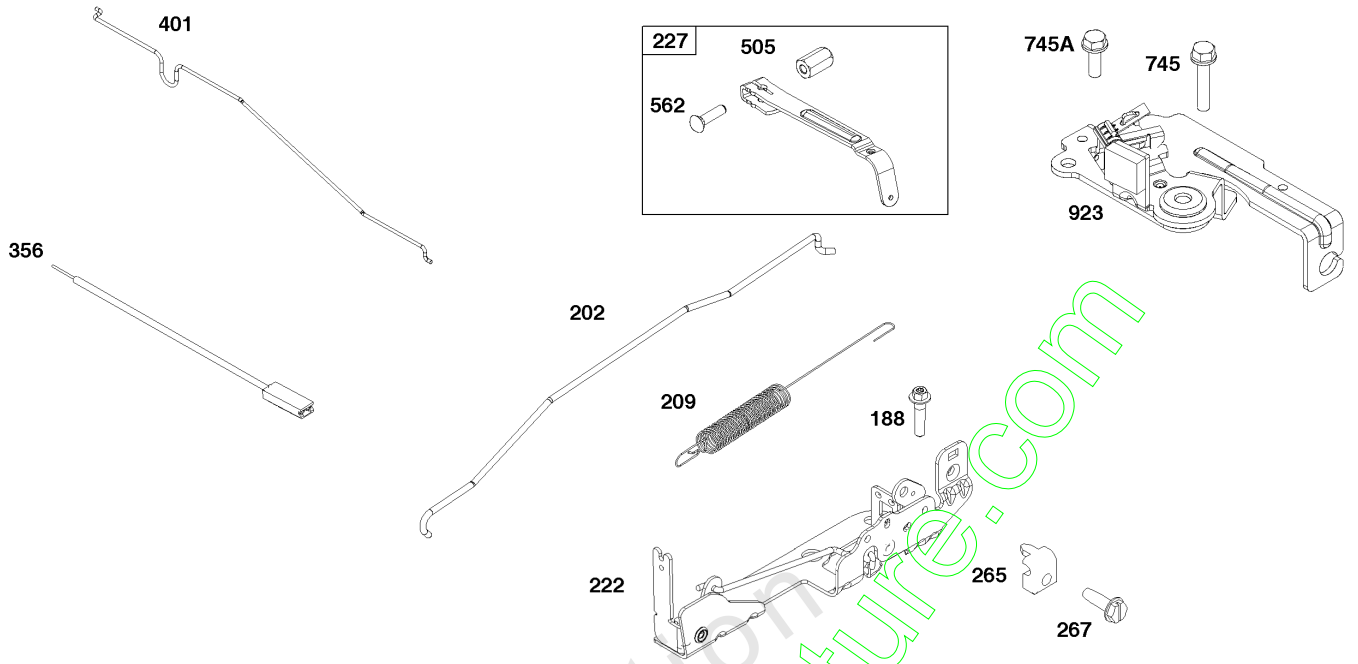

Controls Group

REF NO	PART NO	QTY	DESCRIPTION
188	793480	2	SCREW -(Control Bracket)
202	597337	1	LINK, Mechanical Governor
209	597438	1	SPRING, Governor
222	597273	1	BRACKET, Control
227	597336	1	LEVER, Governor Control
265	690798	1	CLAMP, Casing
267	692577	1	SCREW -(Casing Clamp)
356	692390	1	WIRE, Stop
401	597323	1	LINK, Choke
505	597312	1	NUT -(Governor Control Lever)
562	793514	1	BOLT -(Governor Lever)
745	691146	1	SCREW -(Brake)
745A	690859	1	SCREW -(Brake)
923	597417	1	BRAKE

Not For Reproduction
www.emc-motoculture.com