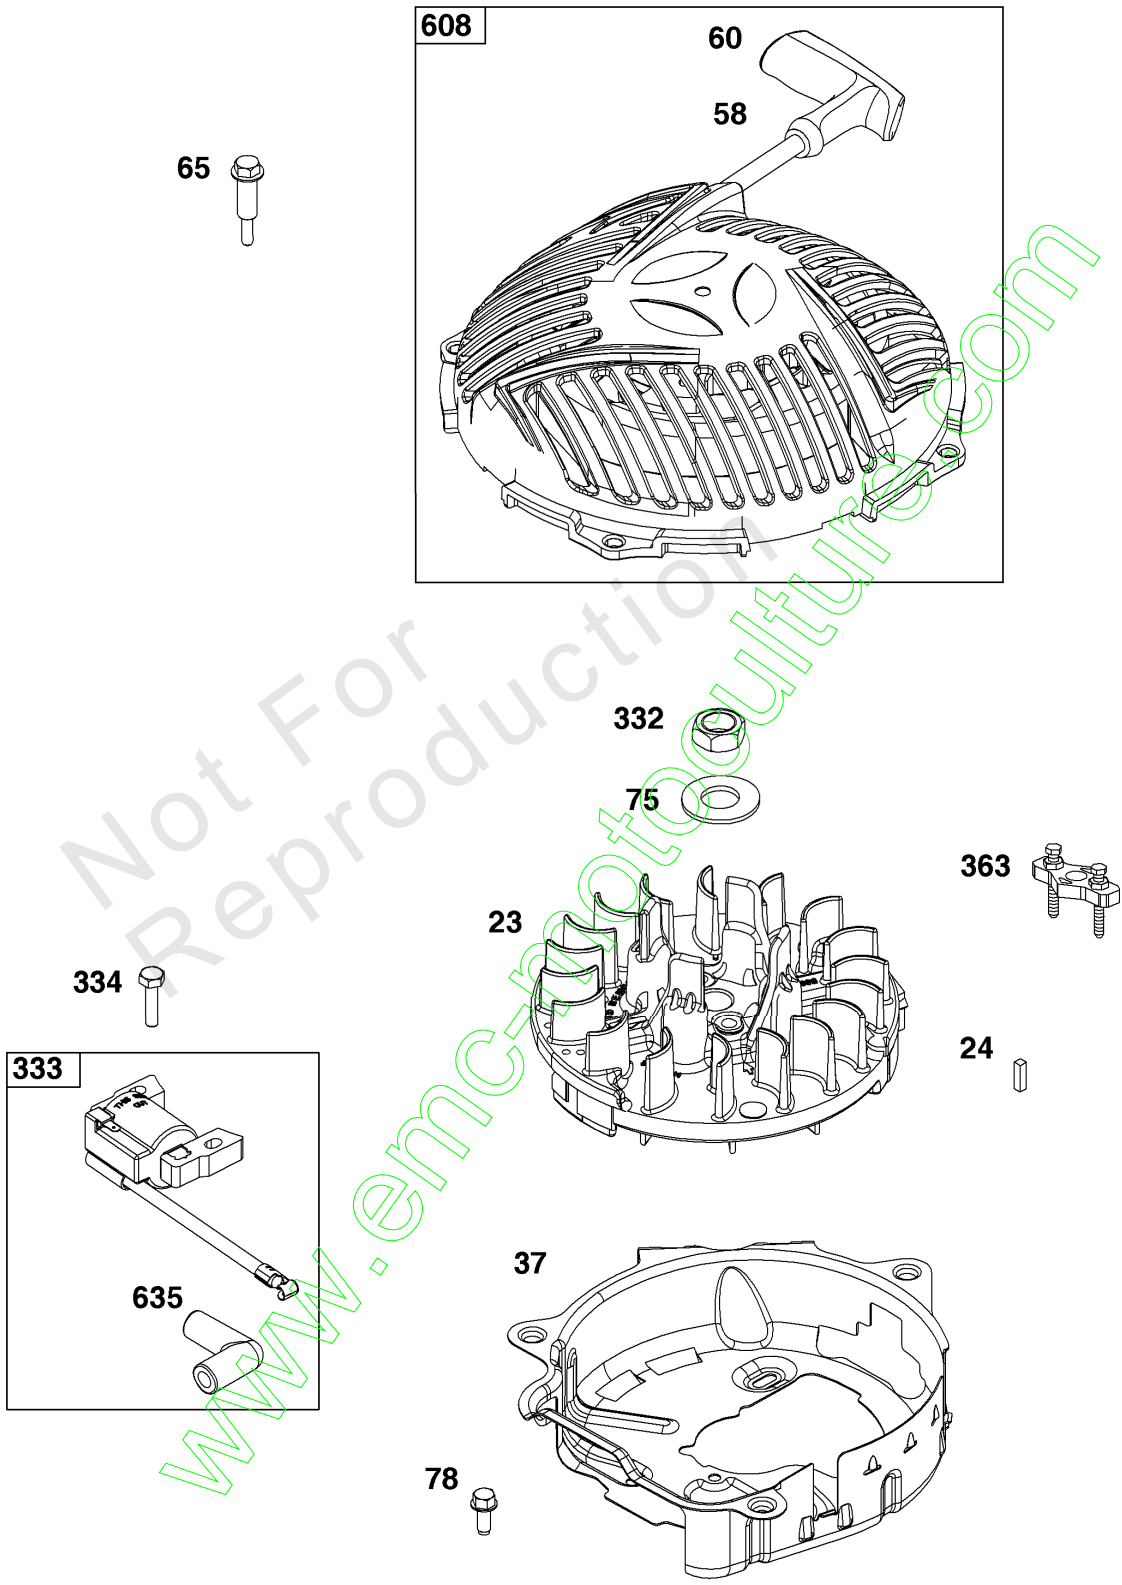

Flywheel, Ignition, and Starter Group

REF NO	PART NO	QTY	DESCRIPTION
23	597504	1	FLYWHEEL
24	----	1	KEY, Flywheel -(Part information located in Crankshaft Group.)
37	597406	1	HOUSING, Blower -(With Brake Cut Out)
58	591108	1	ROPE, Starter
60	281434S	1	GRIP, Starter Rope
65	590586	3	SCREW -(Rewind Starter)
75	691736	1	WASHER -(Flywheel)
78	793480	2	SCREW -(Flywheel Guard)
332	690662	1	NUT -(Flywheel)
333	595554	1	ARMATURE, Magneto
334	793454	2	SCREW -(Magneto Armature)
363	19203	1	PULLER, Flywheel
608	596468	1	STARTER, Rewind
635	692076	1	BOOT, Spark Plug

Not For Production
www.emc-motoculture.com