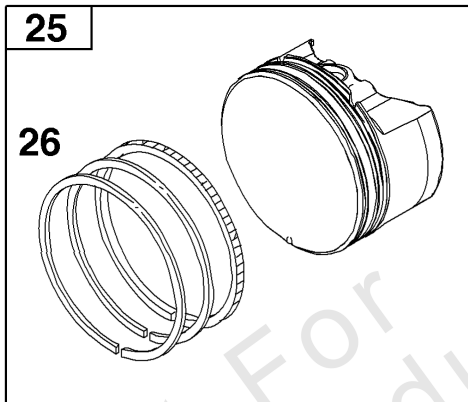

Not For
Reproduction
www.enmotoculture.com

Crankshaft Group

REF NO	PART NO	QTY	DESCRIPTION
16	597419	1	CRANKSHAFT
24	222698S	1	KEY, Flywheel
25	591284	1	PISTON ASSEMBLY
25	591285	1	PISTON ASSEMBLY -(.020" Oversize)
26	591286	1	SET, Ring
26	591287	1	SET, Ring -(.020" Oversize)
27	691588	1	LOCK, Piston Pin
28	298909	1	PIN, Piston
29	796470	1	ROD, Connecting
32	691664	1	SCREW -(Connecting Rod)
32A	695759	1	SCREW -(Connecting Rod)
46	694039	1	CAMSHAFT
598	592587	1	SHIM, End Play -(Crankshaft or Camshaft Bearing)
741	797521	1	GEAR, Timing

Not For Reproduction
www.emc-motoculture.com