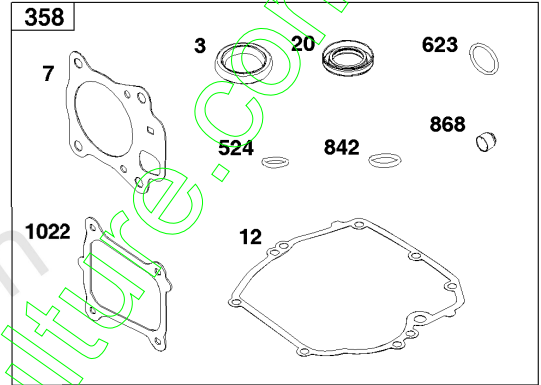

1319

615

404

616

1264

1263

728

725

728

718

358

7

3

20

623

524

842

868

1022

12

Not Reproduction
www.emc-motocult.com

Cylinder Group

REF NO	PART NO	QTY	DESCRIPTION
1	84002337	1	CYLINDER ASSEMBLY
2	796961	1	KIT, Bushing/Seal -(Magneto Side)
3	299819S	1	SEAL, Oil -(Magneto Side)
7	796475	1	GASKET, Cylinder Head
12	692232	1	GASKET, Crankcase
20	399781S	1	SEAL, Oil
358	597320	1	GASKET SET, Engine -(Service Kits may include extra parts not specific to this engine.)
404	690272	1	WASHER -(Governor Crank)
524	----	1	SEAL, O-Ring -(Part information located in Crankcase Cover/Sump and Lubrication Group.)
615	690340	1	RETAINER, Governor Shaft
616	798327	1	CRANK, Governor
623	----	1	SEAL, O-Ring -(Part information located in Carburetor Group.)
718	690959	2	PIN, Locating
725	597313	1	SHIELD, Heat
728	793480	2	SCREW -(Heat Shield)
842	----	1	SEAL, O-Ring -(Part information located in Crankcase Cover/Sump and Lubrication Group.)
868	----	1	SEAL, Valve -(Part information located in Cylinder Head Group.)
1022	----	1	GASKET, Rocker Cover -(Part information located in Cylinder Head Group.)
1263	697124	1	REED, Breather
1264	793453	1	SCREW -(Breather Reed)
1319	794467	1	LABEL, Warning