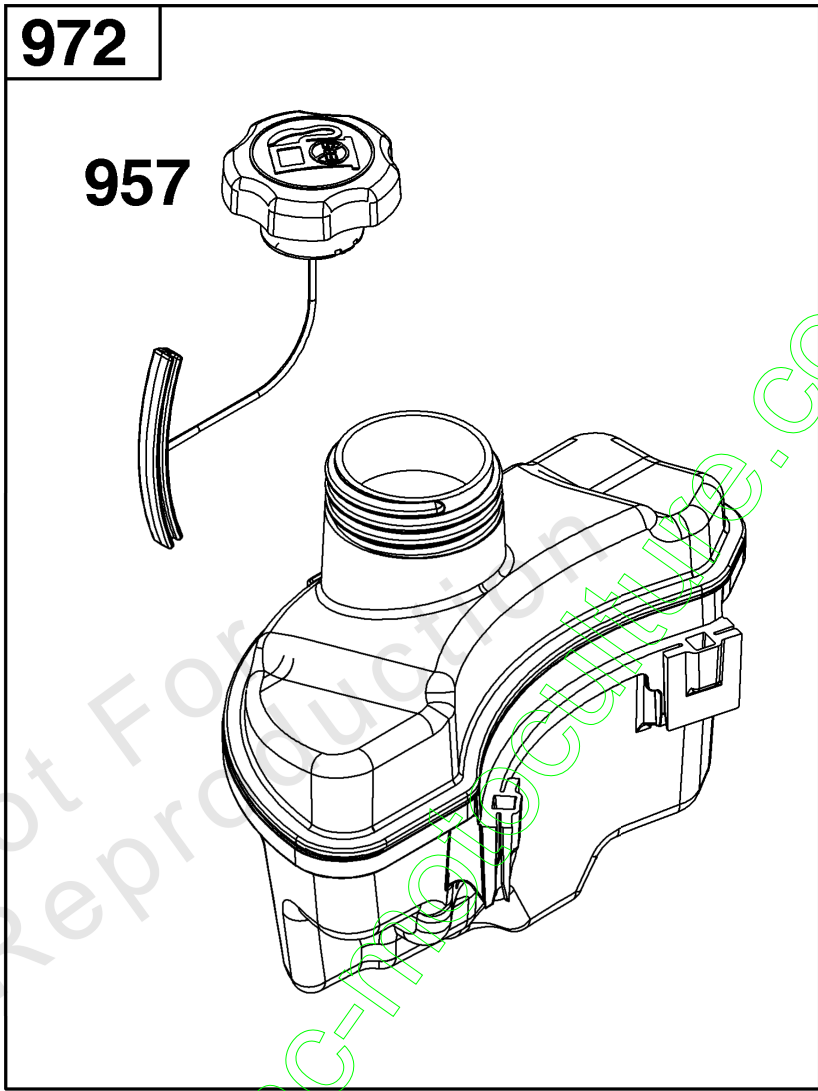

Fuel Supply Group

REF NO	PART NO	QTY	DESCRIPTION
187	791766	1	LINE, Fuel
601	791850	2	CLAMP, Hose
957	596206	1	CAP, Fuel Tank
958	698183	1	VALVE, Fuel Shut Off
972	596207	1	TANK, Fuel

Not For Reproduction
www.emc-motoculture.com