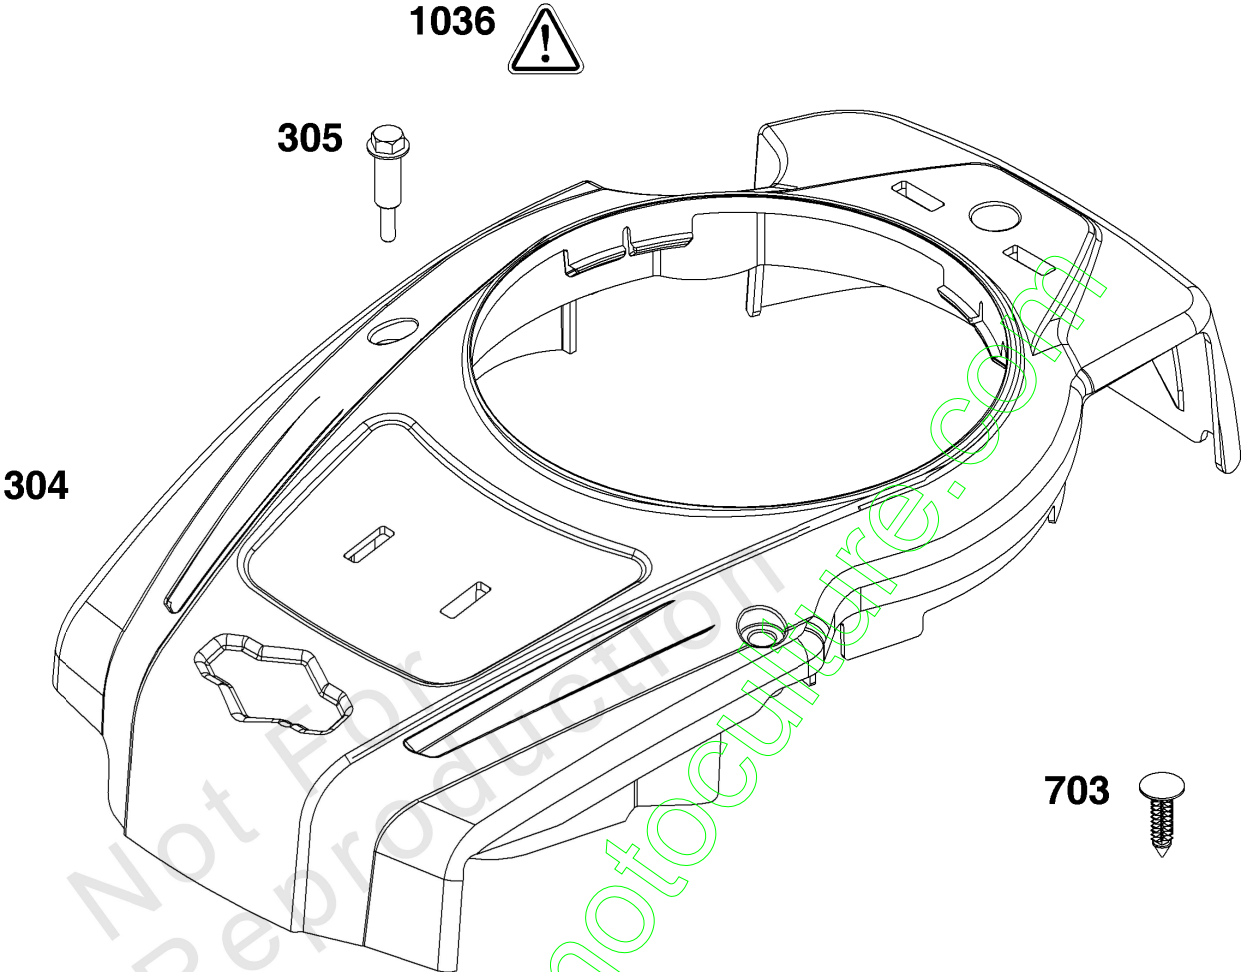

Blower Housing

REF NO	PART NO	QTY	DESCRIPTION
304	597462	1	HOUSING, Blower
305	590586	3	SCREW -(Blower Housing)
703	597486	1	CLIP
1036	----	1	LABEL, Emissions -(Available from a Briggs & Stratton Authorized Dealer)

Not For Reproduction
www.emc-motoculture.com