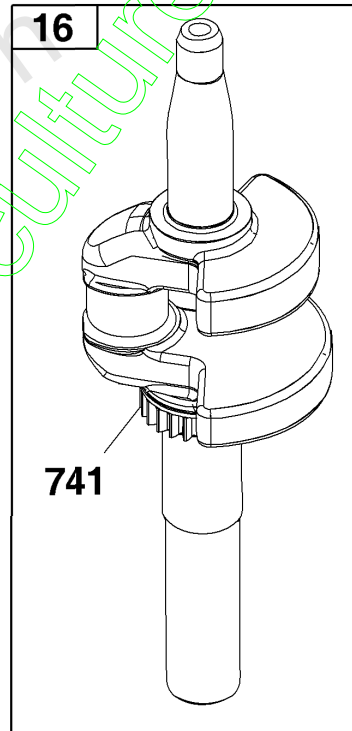

Not For
Reproduction
www.enmotoculture.com

Crankshaft Group

REF NO	PART NO	QTY	DESCRIPTION
16	597419	1	CRANKSHAFT
24	222698S	1	KEY, Flywheel
25	591284	1	PISTON ASSEMBLY
25	591285	1	PISTON ASSEMBLY -(.020" Oversize)
26	591286	1	SET, Ring
26	591287	1	SET, Ring -(.020" Oversize)
27	691588	1	LOCK, Piston Pin
28	298909	1	PIN, Piston
29	796470	1	ROD, Connecting
32	691664	1	SCREW -(Connecting Rod)
32A	695759	1	SCREW -(Connecting Rod)
46	694039	1	CAMSHAFT
598	592587	1	SHIM, End Play -(Crankshaft or Camshaft Bearing)
741	797521	1	GEAR, Timing

Not For Reproduction
www.emc-motoculture.com