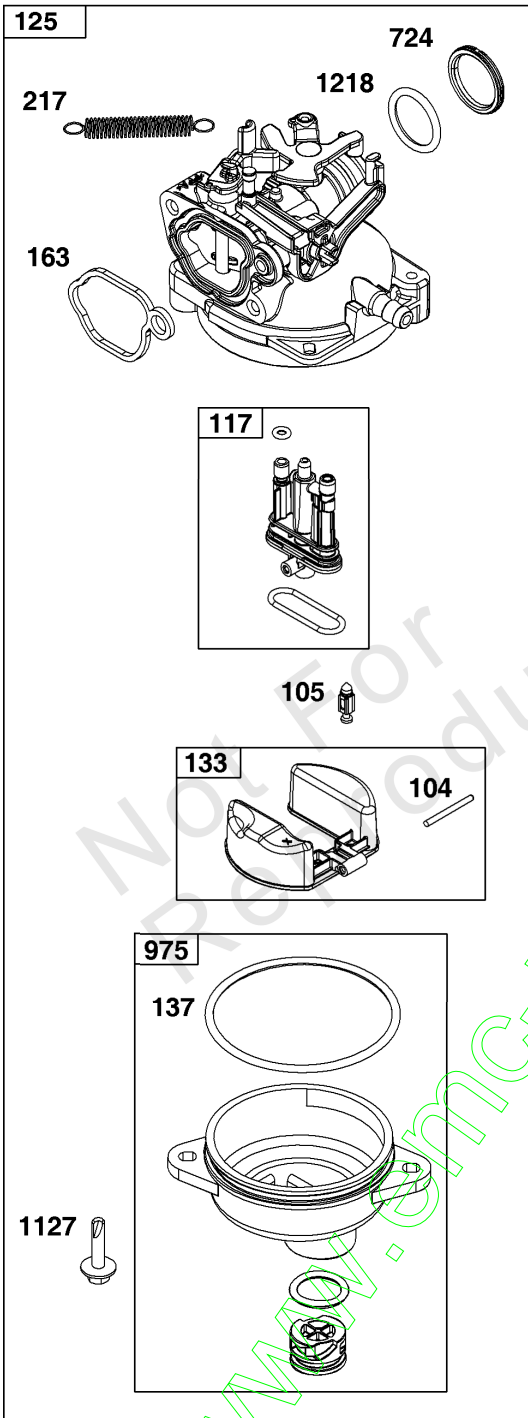

Carburetor Group

REF NO	PART NO	QTY	DESCRIPTION
104	590558	1	PIN, Float Hinge
105	594581	1	VALVE, Float Needle
117	597270	1	JET, Main -(Standard)
118	597331	1	JET, Main -(High Altitude)
121	594636	1	KIT, Carburetor Overhaul -(Service Kits may include extra parts not specific to this engine.)
122	590549	1	SPACER, Carburetor
125	597269	1	CARBURETOR
133	591120	1	FLOAT, Carburetor
137	594633	1	GASKET, Float Bowl
163	799580	1	GASKET, Air Cleaner -(Air Cleaner)
217	590740	1	SPRING, Choke Return
493	593330	1	BRACKET, Mounting
623	799581	1	SEAL, O-Ring
724	697478	1	RETAINER, Seal
729	594752	1	CLIP, Wire
951	591104	1	LEVER, Choke
975	594632	1	BOWL, Float
1127	590554	2	SCREW -(Float Bowl to Carburetor Body)
1218	270344S	1	SEAL, O-Ring -(Carburetor)
1238	590562	2	SCREW -(Carburetor Spacer)