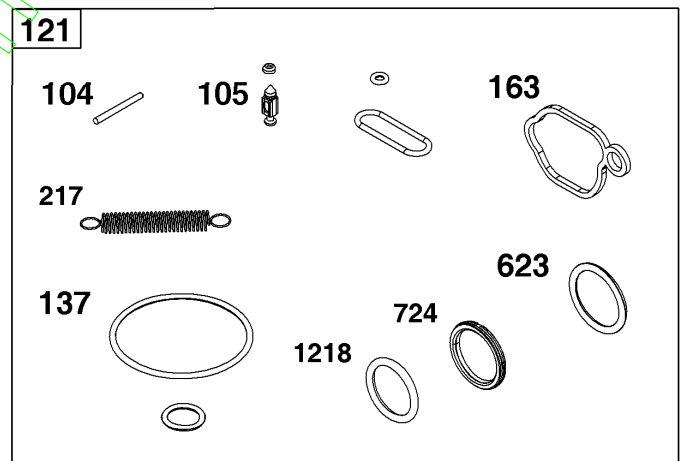

Carburetor Group

REF NO	PART NO	QTY	DESCRIPTION
104	590558	1	PIN, Float Hinge
105	594581	1	VALVE, Float Needle
117	597270	1	JET, Main -(Standard)
118	597331	1	JET, Main -(High Altitude)
121	594636	1	KIT, Carburetor Overhaul -(Service Kits may include extra parts not specific to this engine.)
122	590549	1	SPACER, Carburetor
125	597269	1	CARBURETOR
133	591120	1	FLOAT, Carburetor
137	594633	1	GASKET, Float Bowl
163	799580	1	GASKET, Air Cleaner -(Air Cleaner)
217	590740	1	SPRING, Choke Return
493	593330	1	BRACKET, Mounting
623	799581	1	SEAL, O-Ring
724	697478	1	RETAINER, Seal
729	594752	1	CLIP, Wire
951	591104	1	LEVER, Choke
975	594632	1	BOWL, Float
1127	590554	2	SCREW -(Float Bowl to Carburetor Body)
1218	270344S	1	SEAL, O-Ring -(Carburetor)
1238	590562	2	SCREW -(Carburetor Spacer)