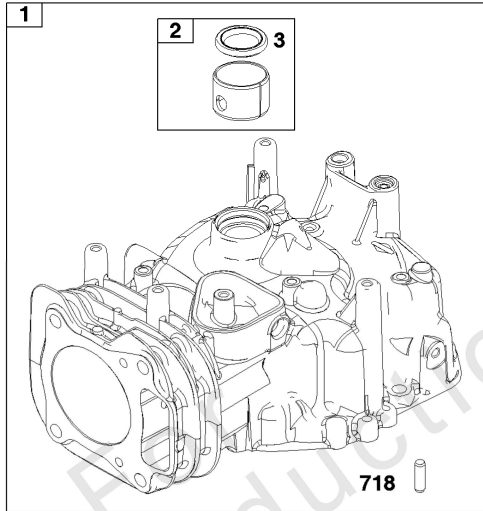

1319

615

404

616

1264

1263

728

725

728

718

358

7

3

20

623

524

842

868

1022

12

Not Reproduction
www.emc-motocult.com

Cylinder Group

REF NO	PART NO	QTY	DESCRIPTION
1	84002337	1	CYLINDER ASSEMBLY
2	796961	1	KIT, Bushing/Seal -(Magneto Side)
3	299819S	1	SEAL, Oil -(Magneto Side)
7	796475	1	GASKET, Cylinder Head
12	692232	1	GASKET, Crankcase
20	399781S	1	SEAL, Oil
358	597320	1	GASKET SET, Engine -(Service Kits may include extra parts not specific to this engine.)
404	690272	1	WASHER -(Governor Crank)
524	----	1	SEAL, O-Ring -(Part information located in Crankcase Cover/Sump and Lubrication Group.)
615	690340	1	RETAINER, Governor Shaft
616	798327	1	CRANK, Governor
623	----	1	SEAL, O-Ring -(Part information located in Carburetor Group.)
718	690959	2	PIN, Locating
725	597313	1	SHIELD, Heat
728	793480	2	SCREW -(Heat Shield)
842	----	1	SEAL, O-Ring -(Part information located in Crankcase Cover/Sump and Lubrication Group.)
868	----	1	SEAL, Valve -(Part information located in Cylinder Head Group.)
1022	----	1	GASKET, Rocker Cover -(Part information located in Cylinder Head Group.)
1263	697124	1	REED, Breather
1264	793453	1	SCREW -(Breather Reed)
1319	794467	1	LABEL, Warning