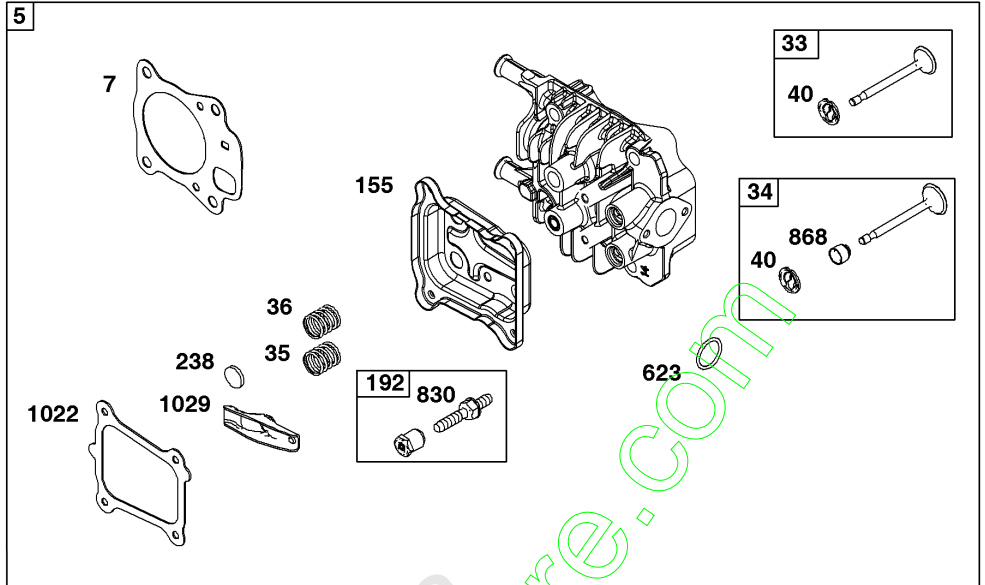

Not For Reproduction
www.emc-motoculture.com

Cylinder Head Group

REF NO	PART NO	QTY	DESCRIPTION
5	597267	1	HEAD, Cylinder
7	796475	1	GASKET, Cylinder Head
13	799277	4	SCREW -(Cylinder Head)
33	499642	1	VALVE, Exhaust
34	795443	1	VALVE, Intake
35	597303	1	SPRING, Valve -(Intake)
36	597303	1	SPRING, Valve -(Exhaust)
40	692194	2	RETAINER, Valve
45	690977	2	TAPPET, Valve
155	597311	1	PLATE, Cylinder Head
192	796631	2	ADJUSTER, Rocker Arm
238	691300	2	CAP, Valve
337	692051	1	PLUG, Spark
383	19576S	1	WRENCH, Spark Plug
623	-----	1	SEAL, O-Ring -(Part information located in Carburetor Group.)
718	690959	2	PIN, Locating
830	597315	2	STUD, Rocker Arm
850	100106	1	SEALANT, Liquid
868	597316	1	SEAL, Valve
914	591103	4	SCREW -(Rocker Cover)
1022	597318	1	GASKET, Rocker Cover
1023	597280	1	COVER, Rocker
1026	796481	2	ROD, Push
1029	691230	2	ARM, Rocker