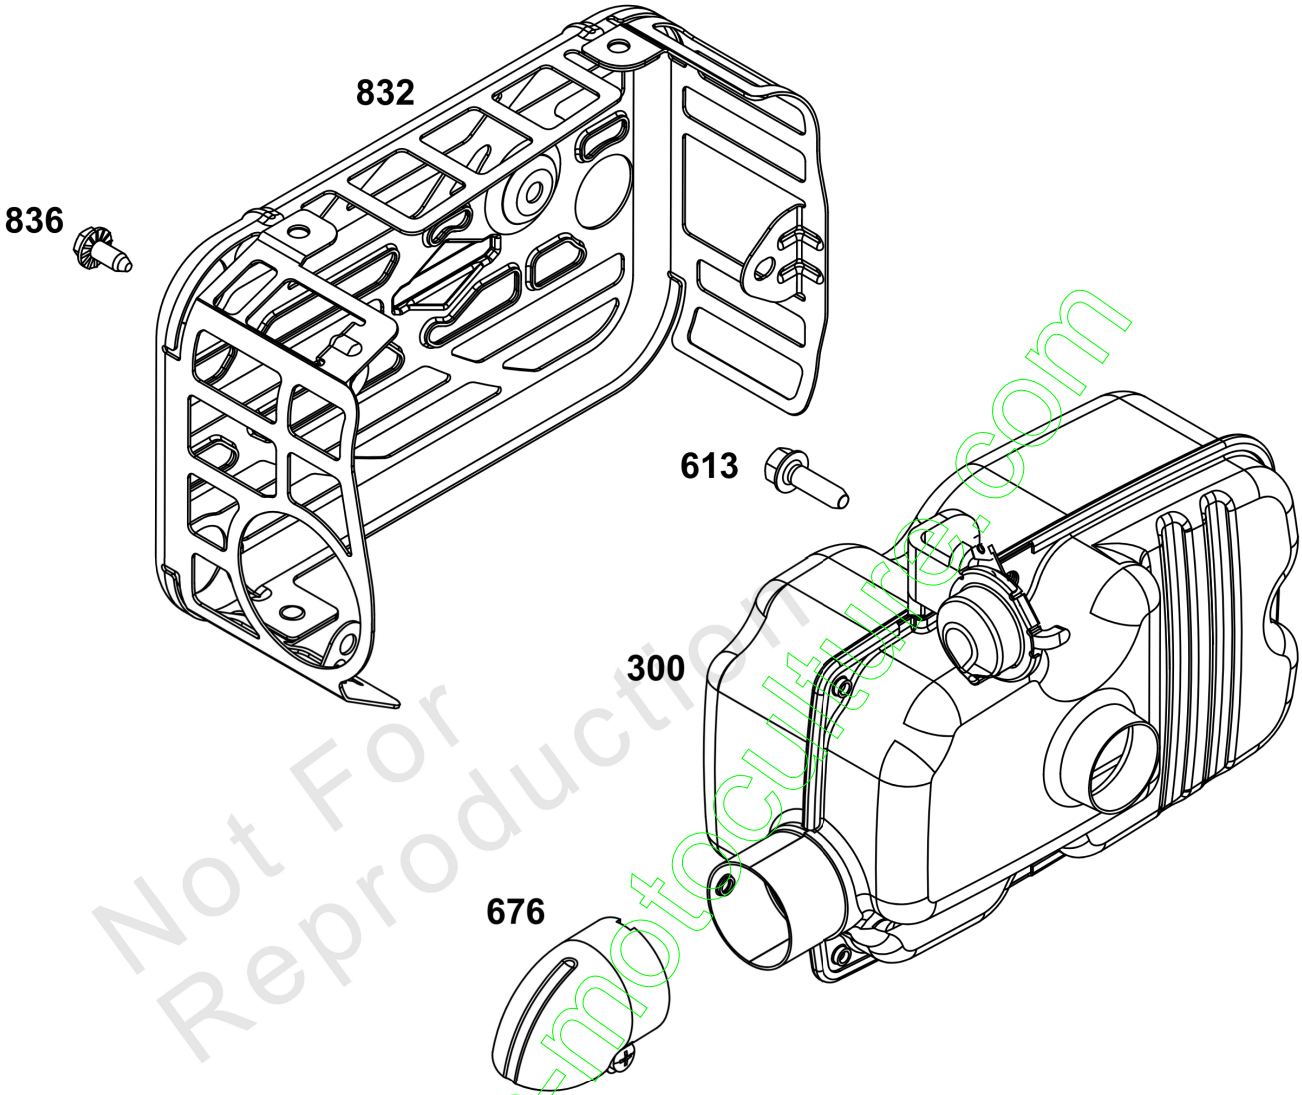

Exhaust Group

REF NO	PART NO	QTY	DESCRIPTION
300	597288	1	MUFFLER -(With Thermostat)
613	590562	2	SCREW
676	594563	1	DEFLECTOR, Muffler
832	597405	1	GUARD, Muffler
836	690661	4	SCREW -(Muffler Guard)

Not For Reproduction
www.emc-motoculture.com