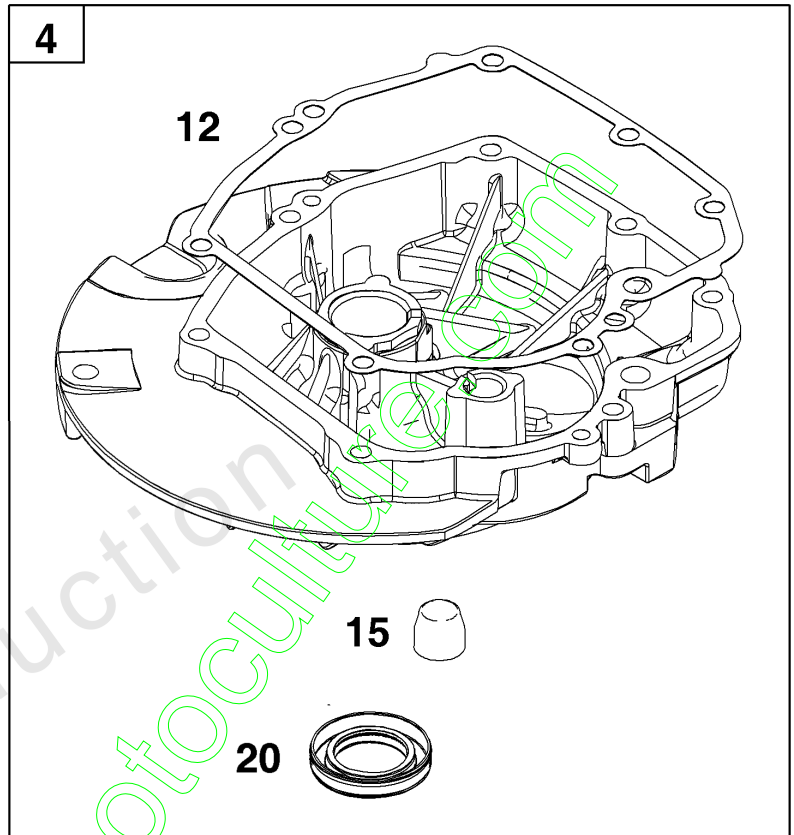

718

22

Crankcase Cover/Sump and Lubrication Group

REF NO	PART NO	QTY	DESCRIPTION
4	493279	1	SUMP, Engine
12	692232	1	GASKET, Crankcase
15	691680	1	PLUG, Oil Drain
20	399781S	1	SEAL, Oil -(PTO Side)
22	691092	7	SCREW -(Crankcase Cover/Sump)
43	796650	1	SLINGER, Governor/Oil
523	796503	1	DIPSTICK -(Black)
524	691876	1	SEAL, O-Ring -(Dipstick Tube)
718	690959	2	PIN, Locating
842	691031	1	SEAL, O-Ring -(Dipstick Cap)
847	596092	1	DIPSTICK/TUBE ASSEMBLY

Not For Reproduction
www.emc-motoculture.com