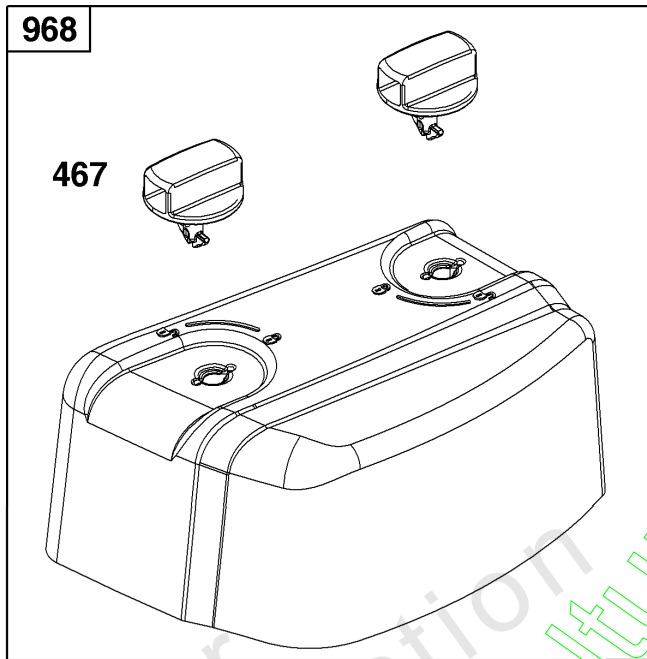

Air Cleaner Group

REF NO	PART NO	QTY	DESCRIPTION
11	597409	1	TUBE, Breather
445	597265	1	FILTER, A/C Cartridge
467	597244	2	KNOB, Air Cleaner Cover
875	597264	1	BASE, Air Cleaner
967	597266	1	FILTER, Pre Cleaner
968	597263	1	COVER, Air Cleaner
971	590552	2	SCREW -(Air Cleaner Base to Carburetor/Throttle Body)
971A	597410	1	SCREW -(Air Cleaner Base to Carburetor/Throttle Body)
971B	793480	1	SCREW

Not For Reproduction
www.emc-motoculture.com