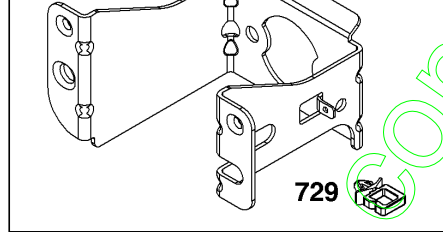

Carburetor Group

REF NO	PART NO	QTY	DESCRIPTION
104	590558	1	PIN, Float Hinge
105	594581	1	VALVE, Float Needle
117	597270	1	JET, Main -(Standard)
118	597331	1	JET, Main -(High Altitude)
121	594636	1	KIT, Carburetor Overhaul -(Service Kits may include extra parts not specific to this engine.)
122	590549	1	SPACER, Carburetor
125	597269	1	CARBURETOR
133	591120	1	FLOAT, Carburetor
137	594633	1	GASKET, Float Bowl
163	799580	1	GASKET, Air Cleaner -(Air Cleaner)
217	590740	1	SPRING, Choke Return
493	593330	1	BRACKET, Mounting
623	799581	1	SEAL, O-Ring
724	697478	1	RETAINER, Seal
729	594752	1	CLIP, Wire
951	591104	1	LEVER, Choke
975	594632	1	BOWL, Float
1127	590554	2	SCREW -(Float Bowl to Carburetor Body)
1218	270344S	1	SEAL, O-Ring -(Carburetor)
1238	590562	2	SCREW -(Carburetor Spacer)