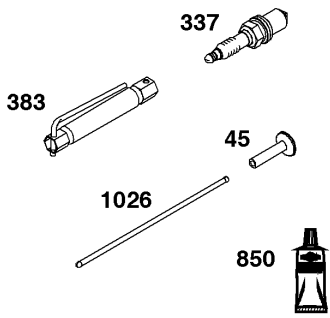

## Cylinder Group

REF NO	PART NO	QTY	DESCRIPTION
1	84002337	1	CYLINDER ASSEMBLY
2	796961	1	KIT, Bushing/Seal -(Magneto Side)
3	299819S	1	SEAL, Oil -(Magneto Side)
7	796475	1	GASKET, Cylinder Head
12	692232	1	GASKET, Crankcase
20	399781S	1	SEAL, Oil
358	597320	1	GASKET SET, Engine -(Service Kits may include extra parts not specific to this engine.)
404	690272	1	WASHER -(Governor Crank)
524	----	1	SEAL, O-Ring -(Part information located in Crankcase Cover/Sump and Lubrication Group.)
615	690340	1	RETAINER, Governor Shaft
616	798327	1	CRANK, Governor
623	----	1	SEAL, O-Ring -(Part information located in Carburetor Group.)
718	690959	2	PIN, Locating
725	597313	1	SHIELD, Heat
728	793480	2	SCREW -(Heat Shield)
842	----	1	SEAL, O-Ring -(Part information located in Crankcase Cover/Sump and Lubrication Group.)
868	----	1	SEAL, Valve -(Part information located in Cylinder Head Group.)
1022	----	1	GASKET, Rocker Cover -(Part information located in Cylinder Head Group.)
1263	697124	1	REED, Breather
1264	793453	1	SCREW -(Breather Reed)
1319	794467	1	LABEL, Warning