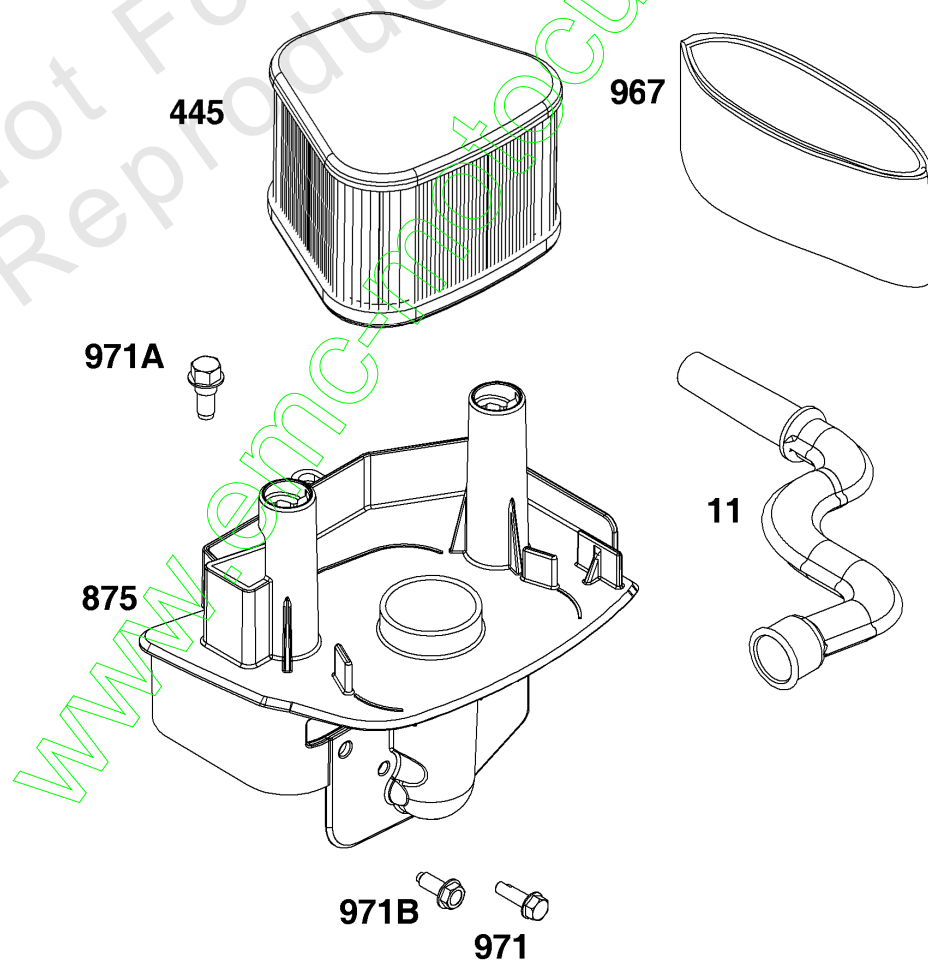

Air Cleaner Group

REF NO	PART NO	QTY	DESCRIPTION
11	597409	1	TUBE, Breather
445	597265	1	FILTER, A/C Cartridge
467	597244	2	KNOB, Air Cleaner Cover
875	597264	1	BASE, Air Cleaner
967	597266	1	FILTER, Pre Cleaner
968	597263	1	COVER, Air Cleaner
971	590552	2	SCREW -(Air Cleaner Base to Carburetor/Throttle Body)
971A	597410	1	SCREW -(Air Cleaner Base to Carburetor/Throttle Body)
971B	793480	1	SCREW

Not For Reproduction
www.emc-motoculture.com