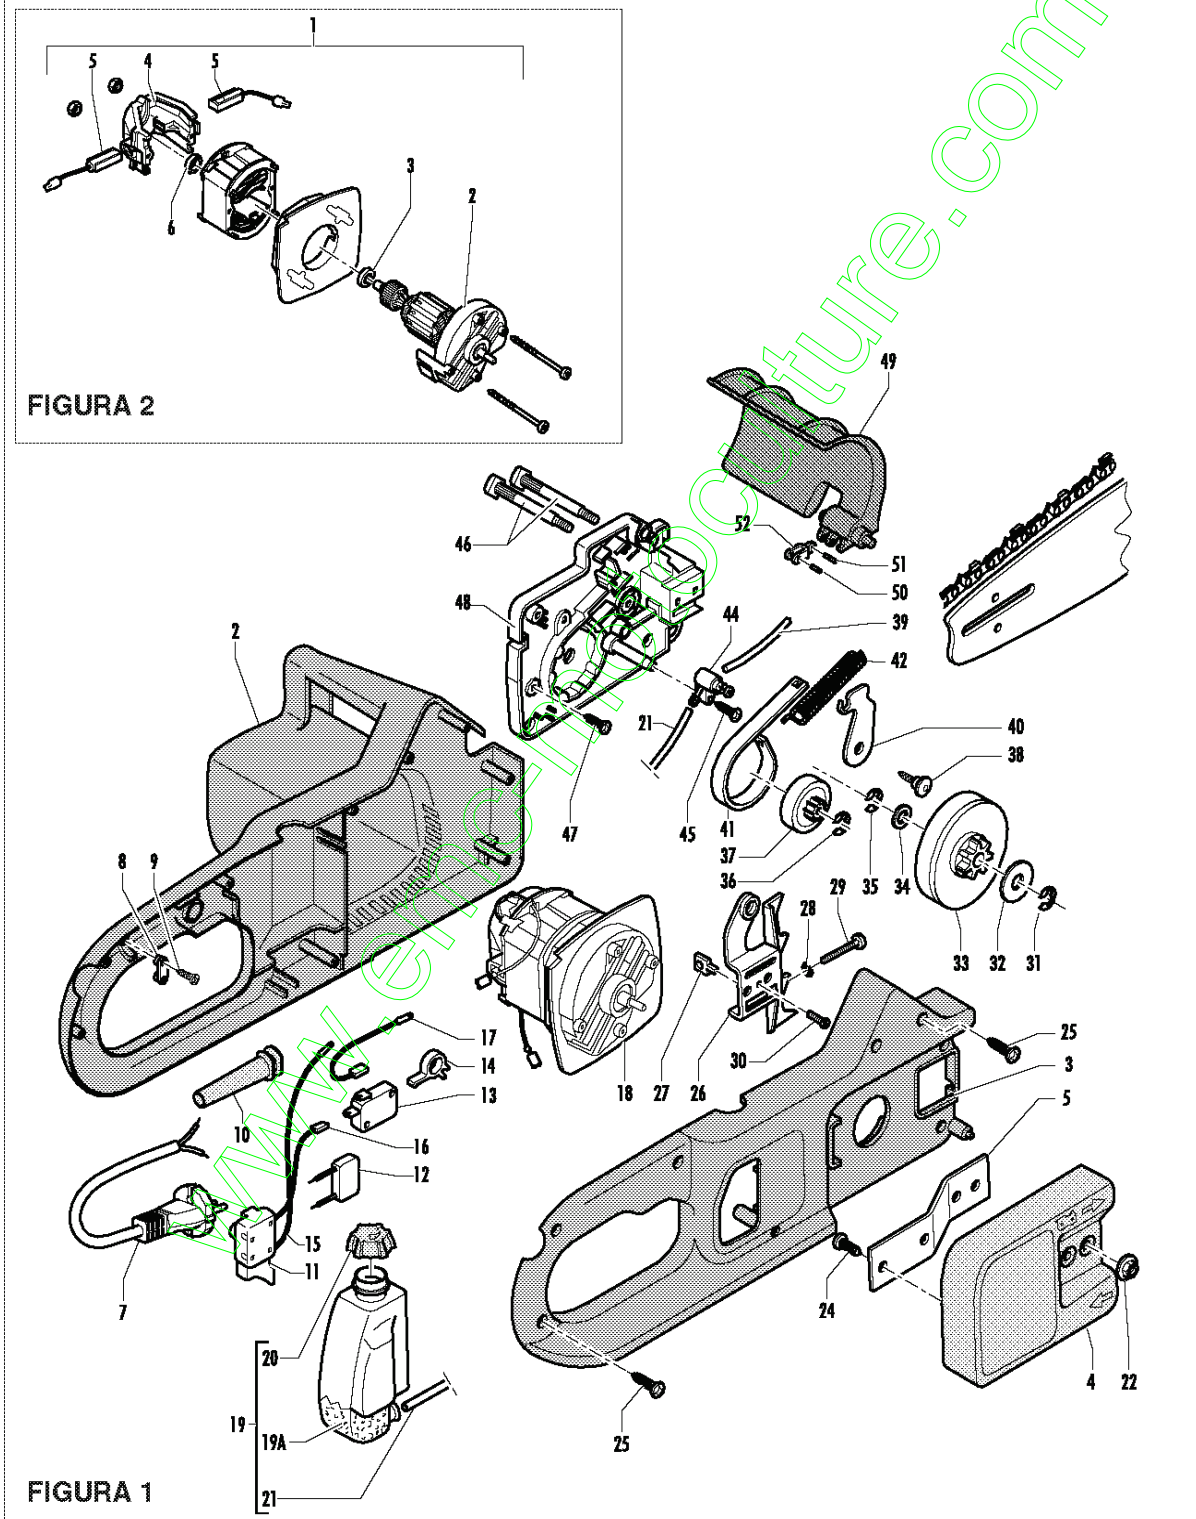

ELECTROLUX OUTDOOR PRODUCTS

brand	POULAN

date	NOV/03	SHEET 1/2

Model	Prefix
EL 640	01

Product number
953900483