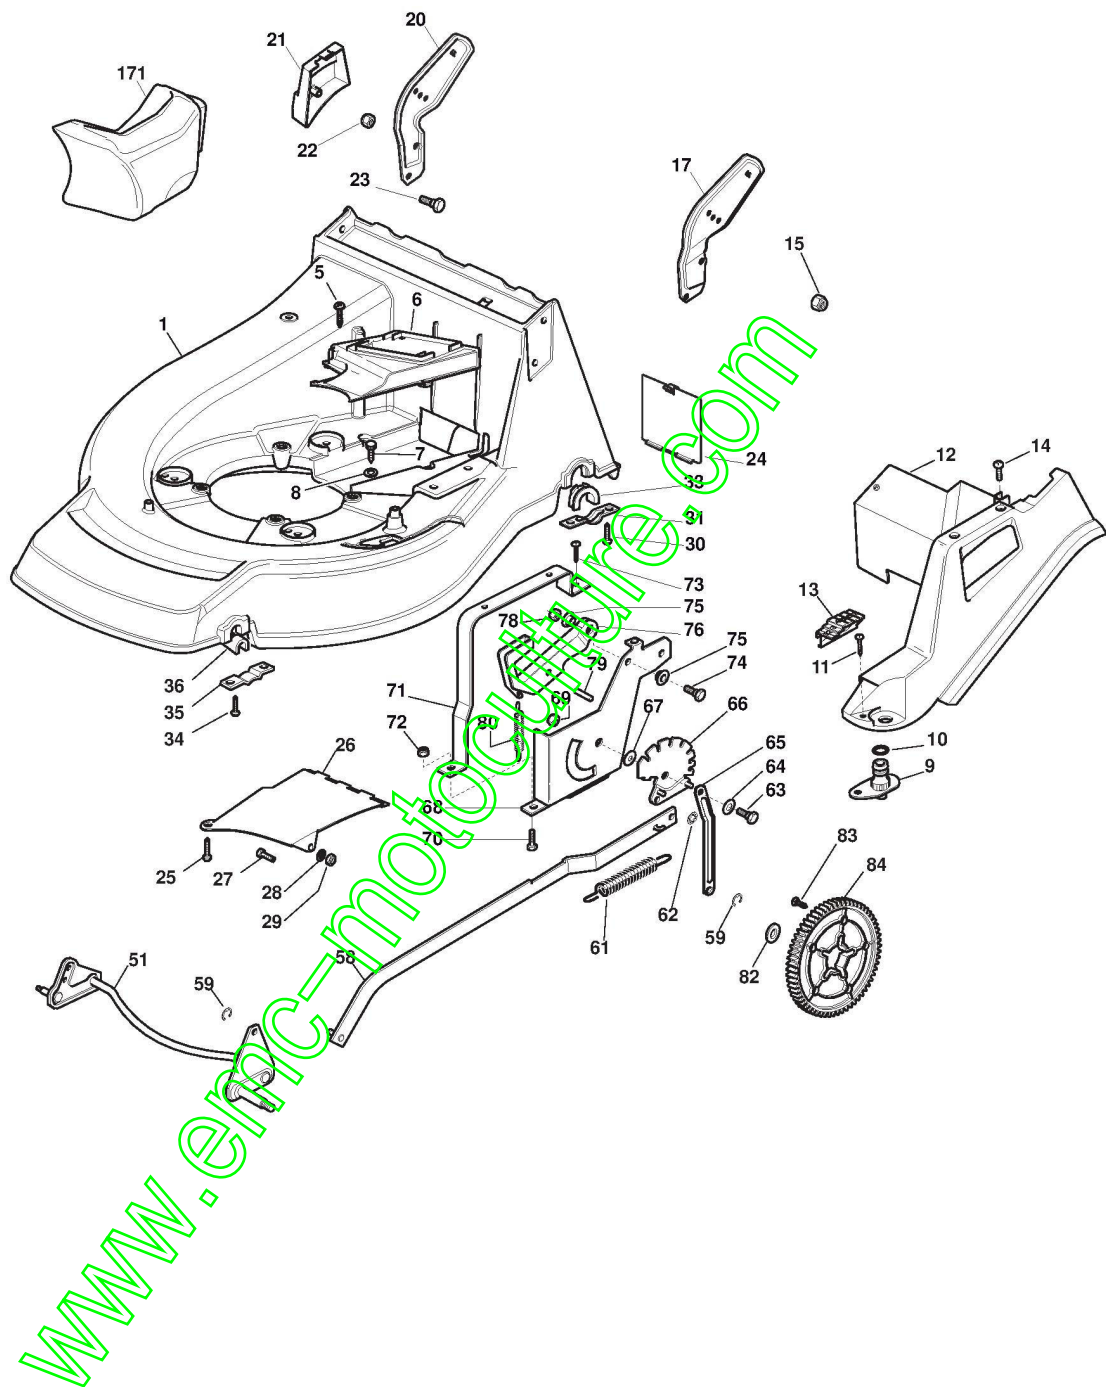

Châssis Et Reglage Hauter Decoupe

Réf. N°	Q.té :	Code article	Description	Articles	De	Jusqu'à
1	1	381003543/0	Chassis-red			To
1	1	381003543/1	Châssis Rouge		From	31-August-2010
1	1	381004744/0	Châssis Gris		From	
5	2	112728522/0	Vis		01-September-2013	
6	1	322060200/1	Protection Courroie	Not For BBC Models		
7	1	112731350/0	Vis			
8	2	112523040/0	Rondelle			
9	1	122034000/0	Attaque Lavage			
10	1	119035000/0	Joint Or			
11	3	112728519/0	Vis			
12	1	322060144/2	Couvre Roues			To
12	1	322060144/3	Châssis Reglage		From	31-August-2009
13	1	122570200/0	Plaquette Reglage			
14	1	112728520/0	Vis			
15	2	112155000/0	Ecrou			
17	1	322778397/1	Bride Gauche			
20	1	322778396/1	Bride Droit			
21	1	122601001/0	Protection			
22	2	112155000/0	Ecrou			
23	2	112793301/0	Vis			
24	1	122595352/0	Voyant De Visite			
25	1	112729600/0	Vis		From	
25	1	112731350/0	Vis			To
26	1	322108205/0	Convoyeur			31-August-2014
26	1	322108205/1	Convoyeur		From	
27	1	112789000/0	Vis		01-September-2014	
28	1	112523020/0	Rondelle			
29	1	112154330/0	Ecrou			
30	4	112731350/0	Vis			
31	2	322545177/0	Plaquette			
33	2	322038407/0	Douille			
34	4	112731350/0	Vis			
35	2	322545156/0	Plaquette			
36	2	122038400/1	Douille			
51	1	381002865/0	Axe Roues Avant			To
51	1	381002865/1	Axe Roues Avant		From	31-August-2011
51	1	381302865/0	Axe Roues Avant		From	
58	1	381002023/0	Tige		01-September-2013	
59	2	112000930/0	Anneau Benzing			
61	1	122446187/0	Ressort			
62	2	112604899/0	Fixateur A Couronne			
63	1	122529662/0	Point D'Appui			
64	1	322672151/0	Rondelle Antifriction			
65	1	322033299/0	Tige			
66	1	381000499/0	Secteur Reglage Hauteur			
67	1	322672152/0	Rondelle Antifriction			
68	1	322785109/0	Support Reglage			
69	1	112155000/0	Ecrou