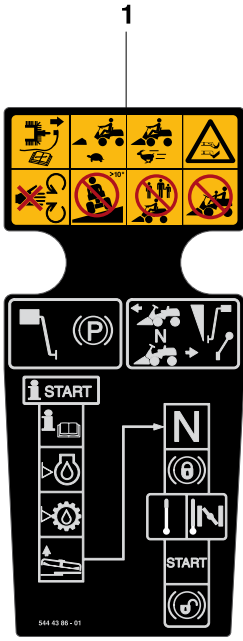

R FR2213MA
DECALS

8

Jonsered

www.emc-motoculture.com

Page R		FR2213MA	DECALS	
Position	Article	Quantity	Notes	Kit
1	544 43 86-01	1		
2	502 29 14-01	1		
3	544 43 88-02	1		
4	544 43 90-03	1		
5	544 43 92-02	1		
7	505 21 77-01	1		
8	535 43 47-01	3		
9	544 21 14-01	1		
10	502 29 21-03	1		

502438403 K

www.emc-motoculture.com