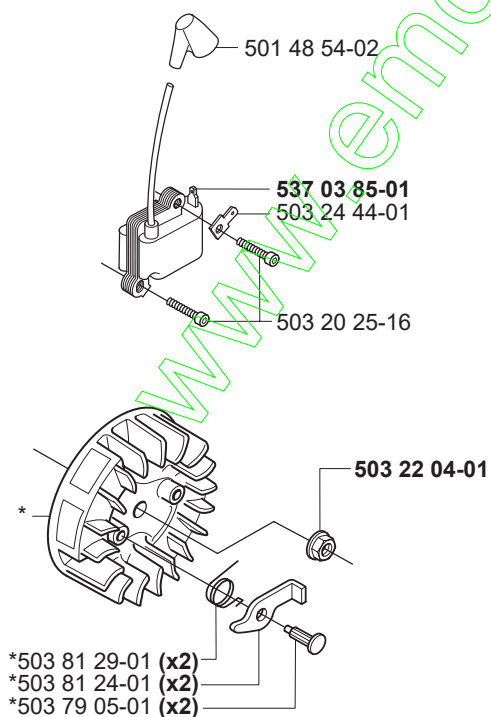

*compl 503 72 45-02 (25cc) ø34mm
*compl 537 03 95-01 (27cc) ø35mm

**E****F****G****H**

J***compl 503 90 40-03****K****compl 502 21 92-04****L*****compl 503 79 06-01****M*****compl 502 21 95-03****Jansered GR 2026 D**