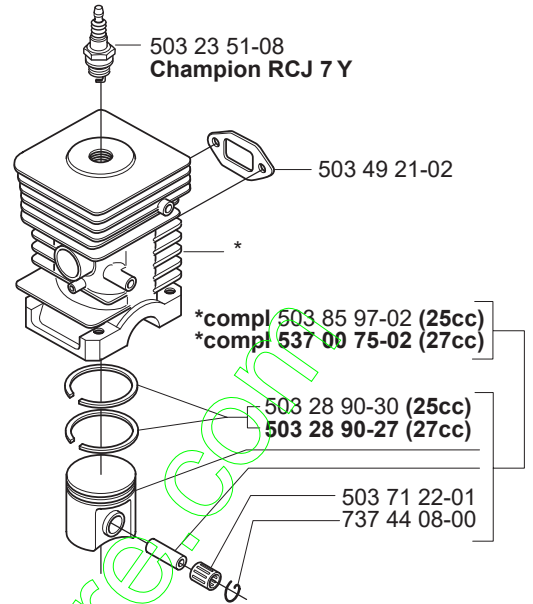

*compl 503 72 45-02 (25cc) ø34mm
*compl 537 03 95-01 (27cc) ø35mm

**E****F****G****H**

J***compl 503 90 40-03****K****compl 502 21 92-04****L*****compl 503 79 06-01****M*****compl 502 21 95-03****Jansered GR 2026 D**