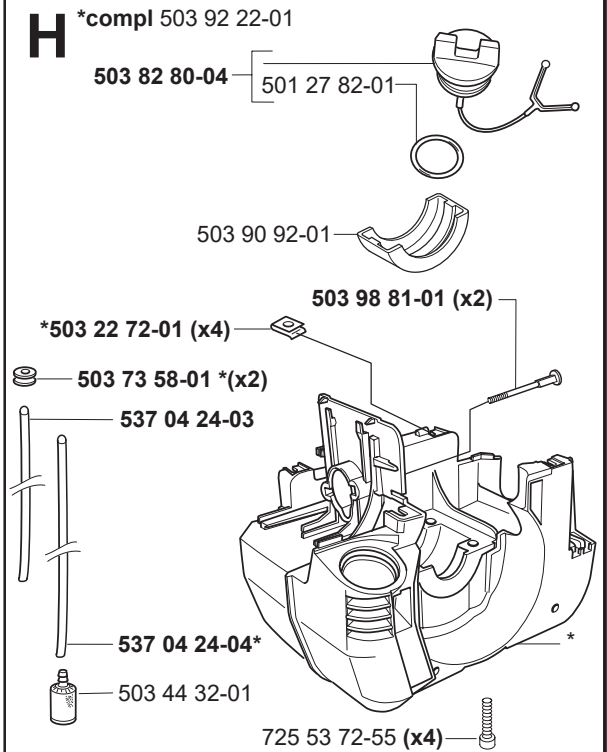

*compl 503 72 45-02 (25cc) ø34mm
*compl 537 03 95-01 (27cc) ø35mm

**E****F****G****H**

J***compl 503 90 40-03****K****compl 502 21 92-04****L*****compl 503 79 06-01****M*****compl 502 21 95-03****Jansered GR 2026 D**