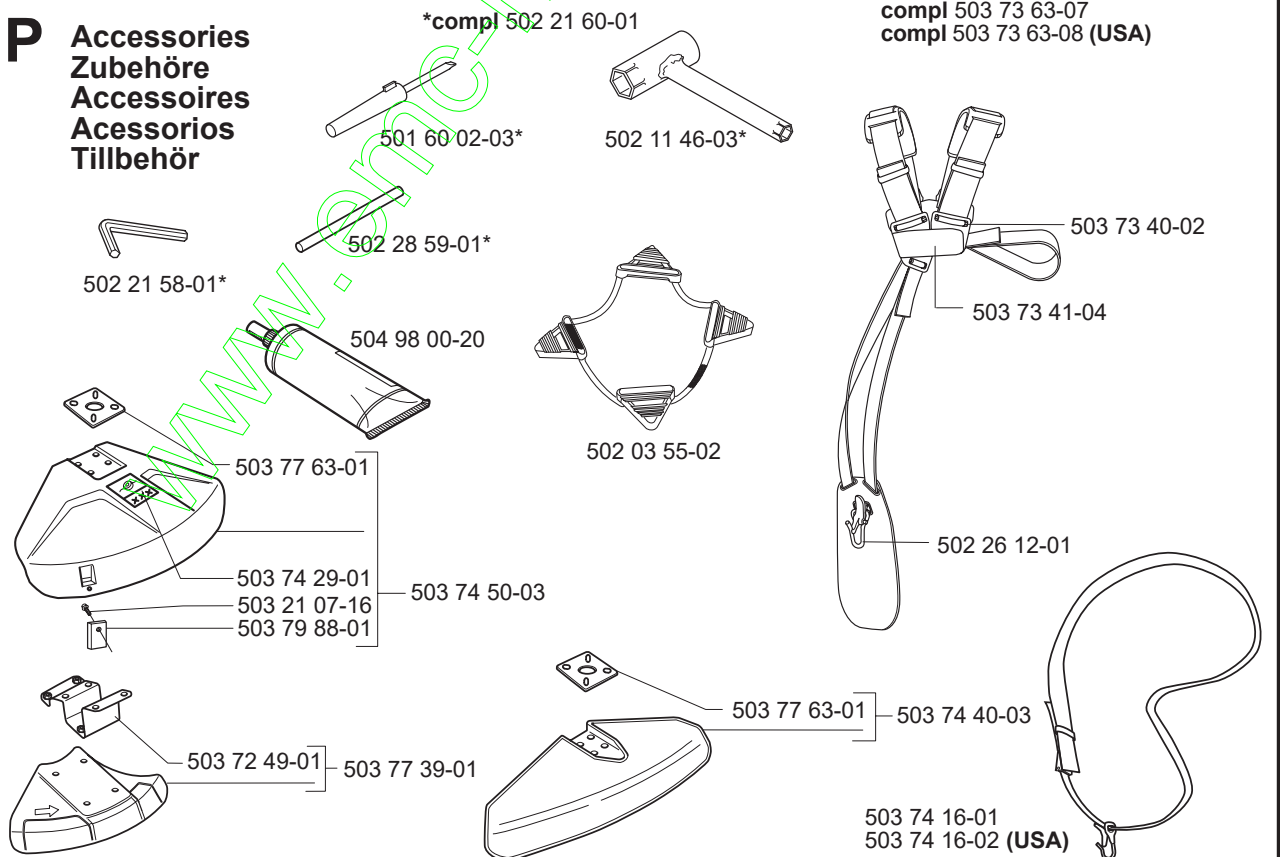

P

Accessories Zubehöre Accessoires Acessorios Tillbehör