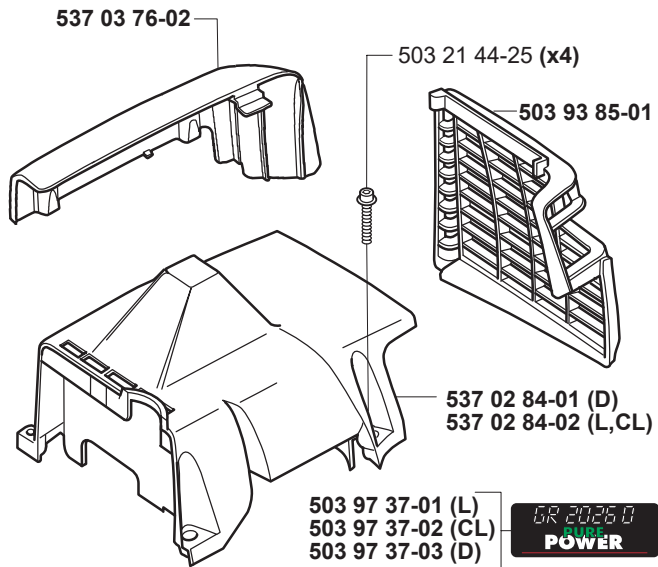

C

D

*compl 503 72 45-02 (25cc) ø34mm
*compl 537 03 95-01 (27cc) ø35mm

E

F

G

H