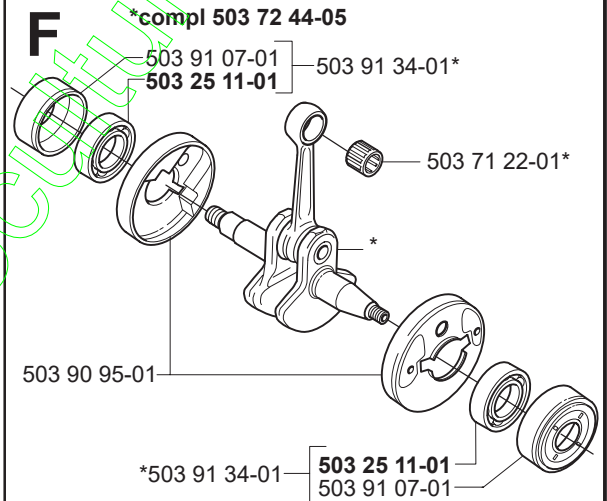

*compl 503 72 45-02 (25cc) ø34mm
*compl 537 03 95-01 (27cc) ø35mm

**E****F****G****H**

J***compl 503 90 40-03****K****compl 502 21 92-04****L*****compl 503 79 06-01****M*****compl 502 21 95-03****Jansered GR 2026 D**