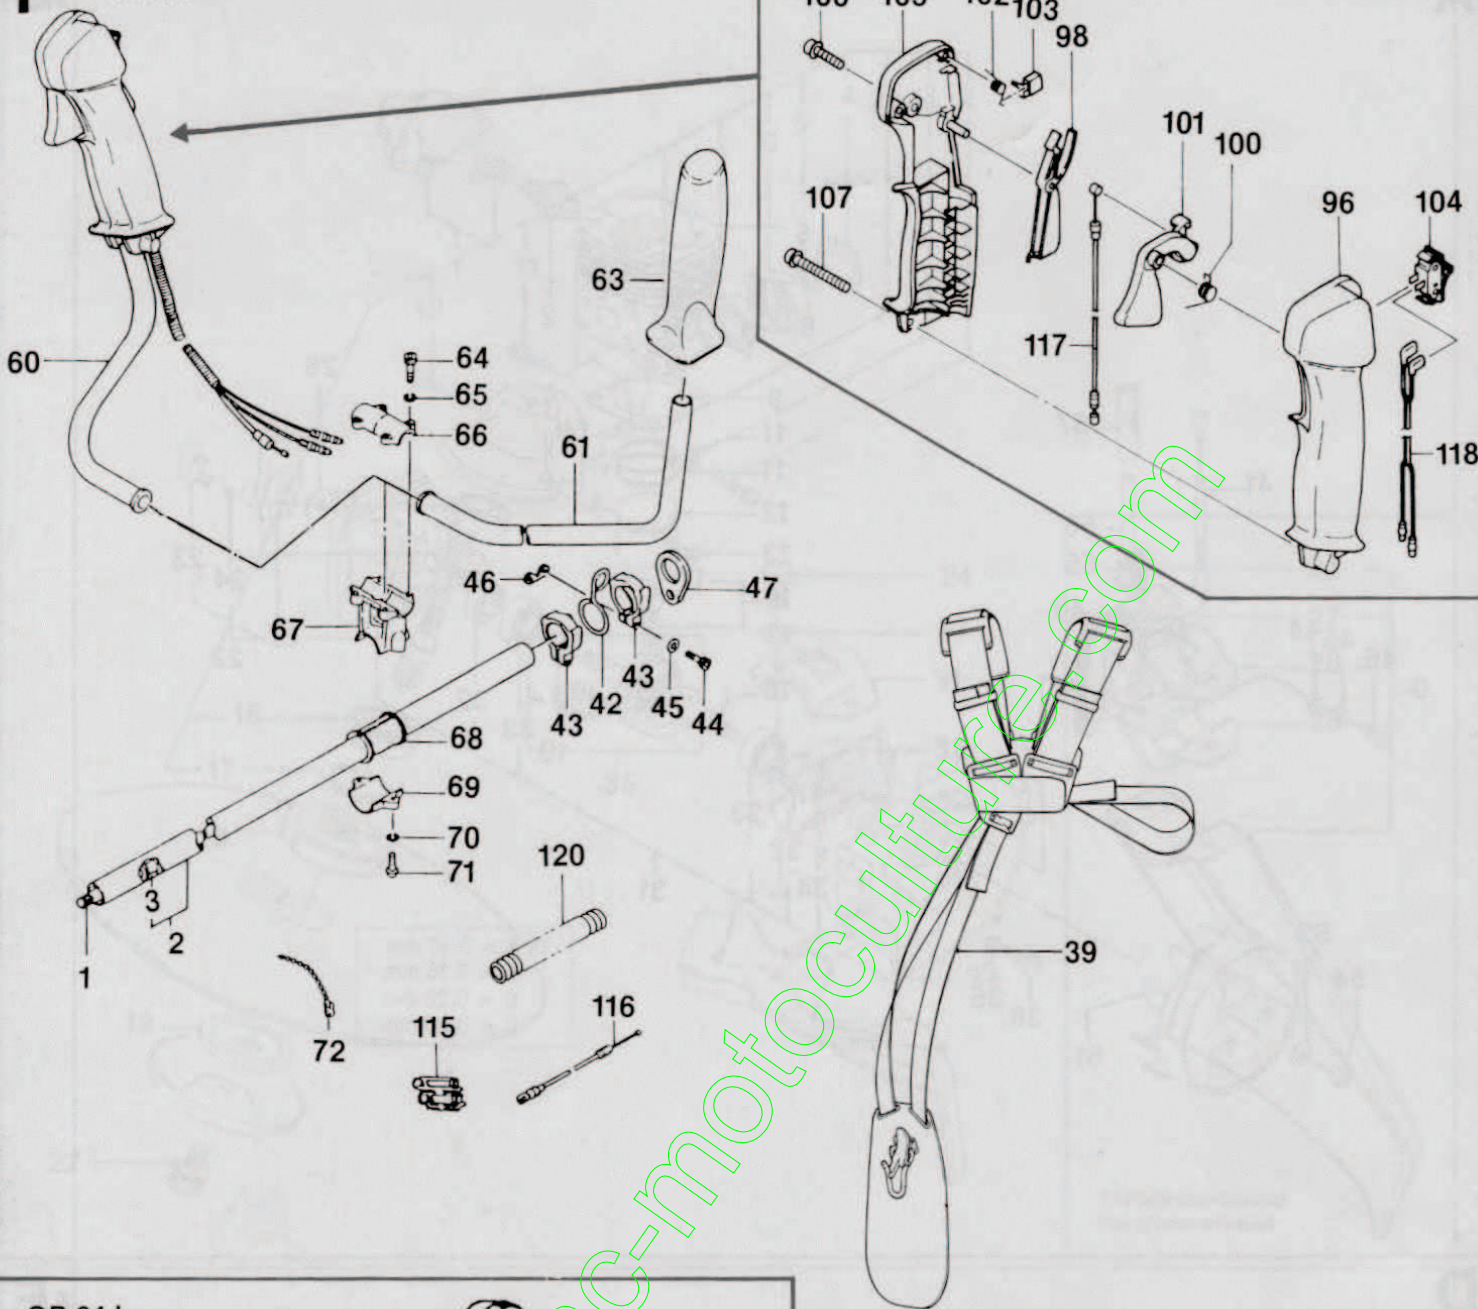

GR 24

GR 24 L

Jonsered

Jonsered Power Products AB
433 81 Partille Sweden