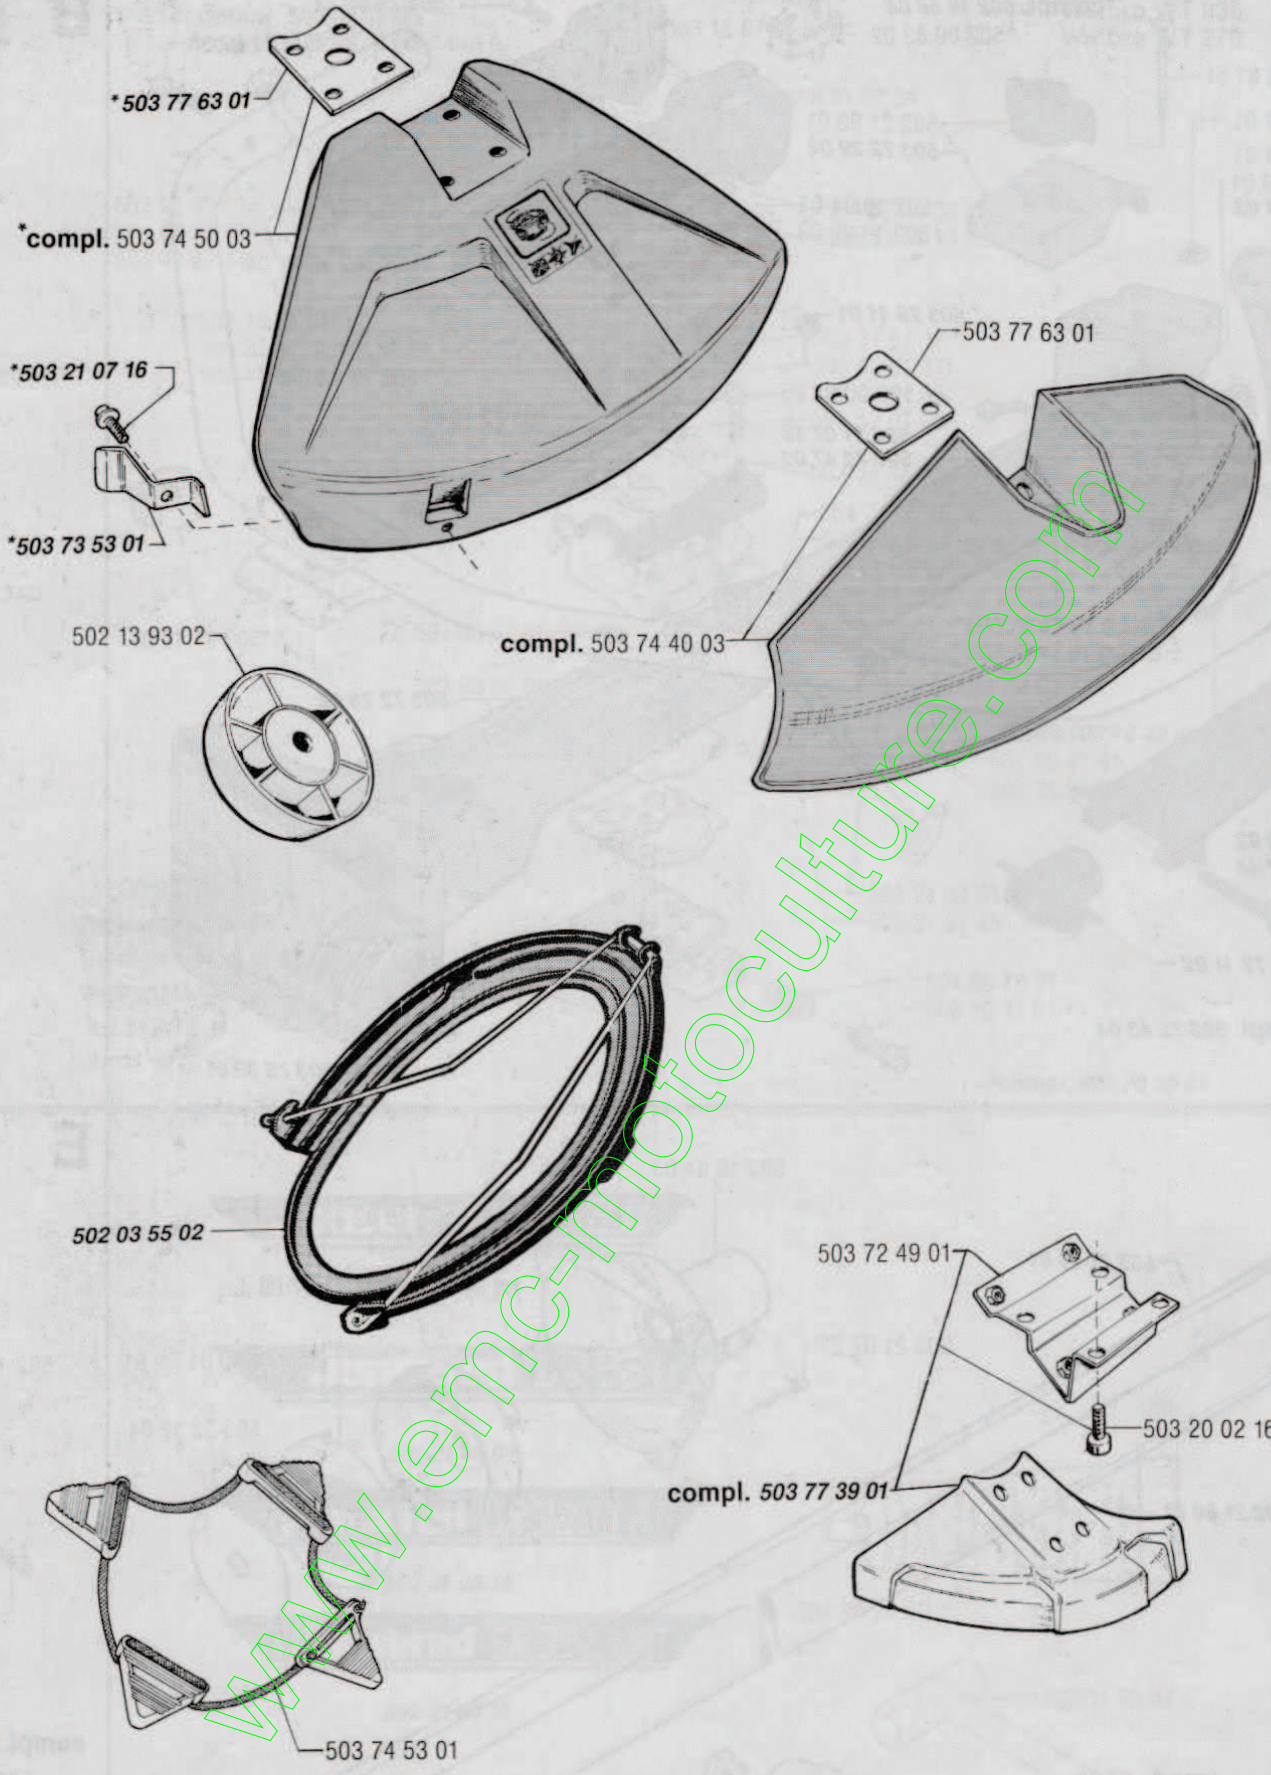

Jonsered

Jonsered Power Products AB
433 81 Partille Sweden

108 07 09 81

Infort Munkedal/AB Reprons Offset Lysekil