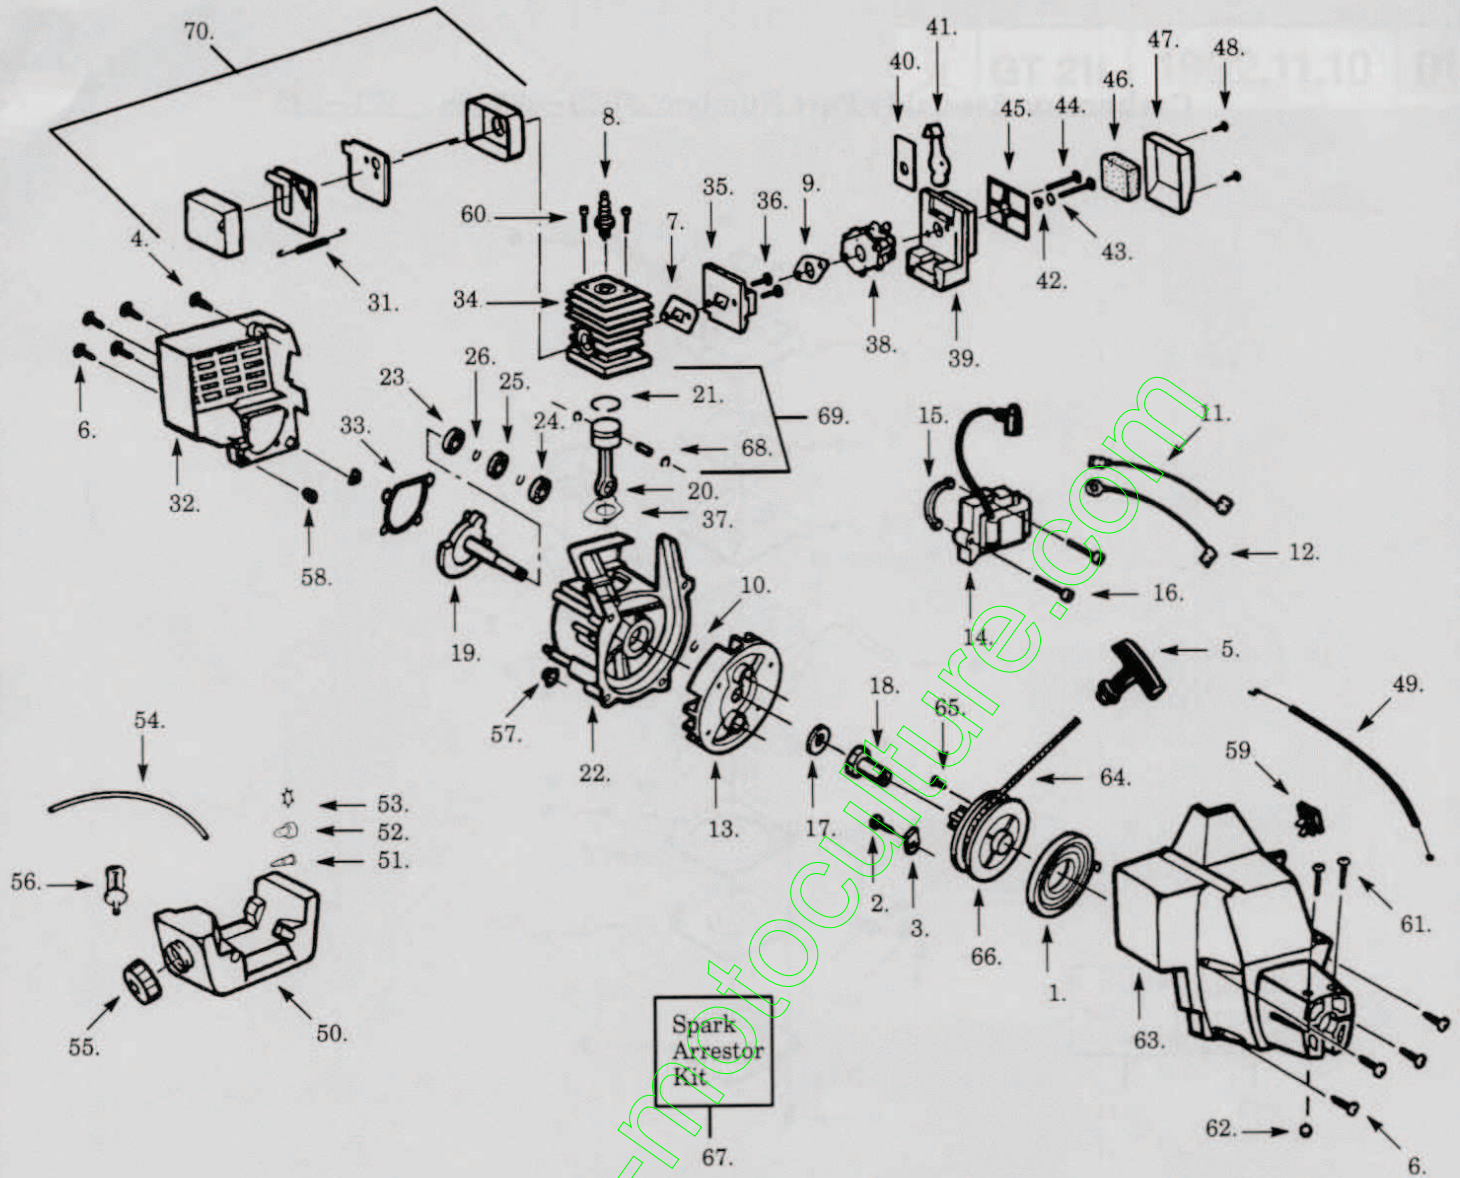

Model GT 21L

Ref.	Part No.	Description	Ref.	Part No.	Description	Ref.	Part No.	Description
1	530-029395	Starter Spring	26	530-015945	Retaining Ring	55	530-036874	Fuel Cap Ass'y
2	530-015496	Screw	31	530-029930	Muffler Spring	56	530-014362	Fuel Pickup Ass'y
3	530-027523	Retainer	32	530-037108	Rear Shroud	57	530-036792	C'case Isolator
4	530-015934	Screw	33	530-019181	Gasket	58	530-036793	Shroud Isolator
5	530-027569	Starter Handle	34	530-012309	Cylinder	59	530-029239	On/Off Switch
6	530-015810	Screw	35	530-036517	Carb. Adaptor	60	530-015953	Screw
7	530-019185	Cylinder Gasket	36	530-016014	Screw	61	530-015767	Screw
8	503-235008	Spark Plug	37	530-019186	Gasket	62	530-015768	Locknut
9	530-019183	Gasket	38	530-035308	Carburetor w/o Choke	63	530-014756	Fan Housing
10	530-015941	Retainer	39	530-036567	Air Box	64	530-069232	Rope Kit
11	530-014663	Lead Wir	40	530-036563	Choke Plate	65	530-015823	Screw
12	530-014662	Ground Wire	41	530-036564	Choke Shutter	66	530-069400	Starter Pulley
13	530-039148	Flywheel Ass'y	42	530-015254	Wave Washer	67	530-069380	Spark Arrestor Kit
14	530-039163	Ignition Module	43	530-015852	Choke Spacer	68	530-015162	Piston Pin Retainer
15	530-036145	Spacer	44	530-015849	Screw	69	530-069387	Piston Kit
16	530-015954	Screw	45	530-036569	Filter Plate	70	530-069389	Incl. 21,68 & Pin) Muffler Kit
17	530-015828	Washer	46	530-036575	Air Filter Foam			
18	530-027953	Drive Coupling	47	530-036568	Air Filter Cover			
19	530-014532	Crankshaft Ass'y	48	530-015966	Screw			
20	530-014397	Connecting Rod Ass'y	49	530-036744	Throttle Cable Ass'y			
21	530-036404	Piston Ring	50	530-014704	Fuel Tank Ass'y			
22	530-014609	Crankcase Ass'y	51	530-026119	Check Valve			
23	530-032125	Inner Bearing	52	530-029717	Element			
24	530-032124	Outer Bearing	53	530-029696	Retainer			
25	530-019179	C'case Seal	54	530-069247	Fuel Line