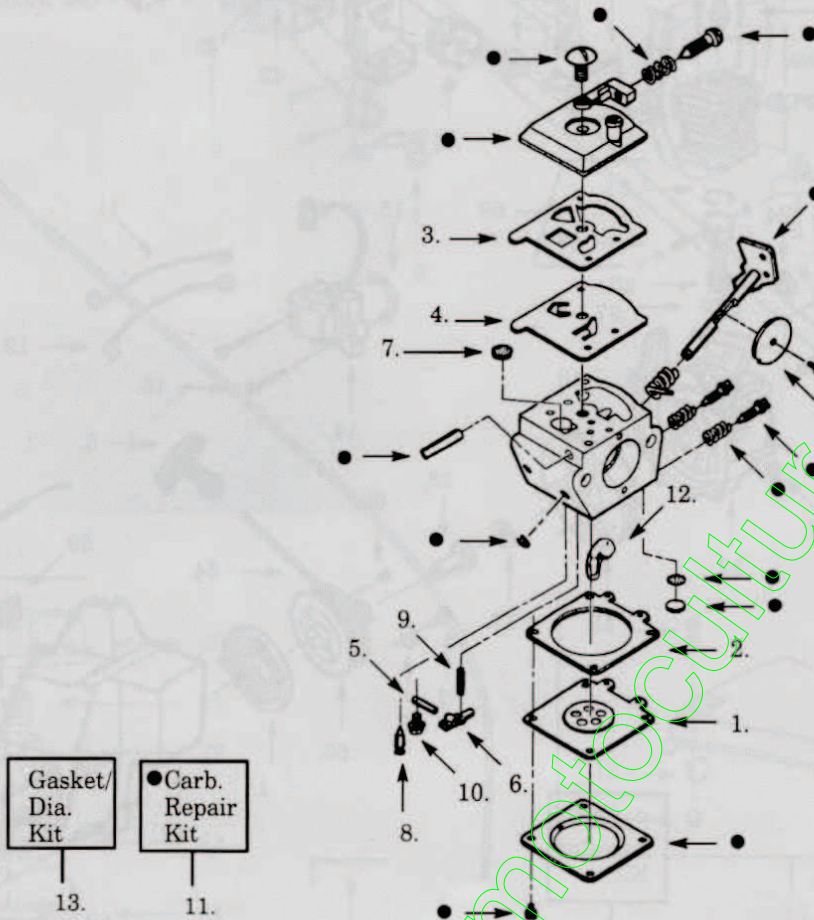

GT 21L

1992.11.10

01

www.emc-motoculture.com

GT 21L

RESERVDELAR
SPARE PARTS
ERSATZTEILE
PIECES DE RECHANCHE
PIEZAS DE REPUESTO
RICAMBI
PEÇAS SOBRESSELENTE

Model GT 21L

Carburetor Assembly Part Number #530-035308 - WT-245

Ref.	Part No.	Description
1	504-130808	Metering Diaphragm
2	530-035001	Metering Diaphragm Gasket
3	530-035164	Pump Gasket
4	504-130807	Pump Diaphragm
5	530-035028	Metering Pin
6	530-035031	Metering Lever
7	530-035178	Fuel Inlet Screen
8	530-035106	Inlet Needle Valve
9	530-037330	Metering Lever Spring
10	530-035016	Metering Lever Pin Screw
11	530-069460	Carburetor Repair Kit
12	530-035211	Circuit Plate Gasket
13	530-069461	Gasket Diaphragm Kit

Model GT 21L

⚠ WARNING

All repairs, adjustments and maintenance not described in the Operator's Manual must be performed by qualified service personnel.

Ref.	Part No.	Description	Ref.	Part No.	Description
1	530-095018	Drive Shaft	20	530-094878	Hub Ass'y
2	530-010618	"D" Handle	21	530-094830	Spring
3	530-036514	Throttle Hsg. (Left)	22	530-094827	Release Button
4	530-036515	Throttle Hsg. (Right)	23	952-715544	Spool w/Line Cover
5	530-036556	Throttle Lever	24	530-094828	
6	530-015966	Screw			
7	530-015610	Nut			
8	530-094742	Clamp			
9	530-069252	"T" Handle Ass'y			
10	530-094543	Dust Cup			
11	530-015337	Screw			
12	530-094570	Line Limiter			
13	530-015653	Locknut			
14	530-092243	Screw			
15	530-093653	Shield Bracket			
16	502-713601	Hex Wrench			
17	530-069249	Shield Kit Ass'y			
18	530-095148	Drive Shaft Hsg.			
19	952-715540	Cutting Head Ass'y (Incl. 20-24)			