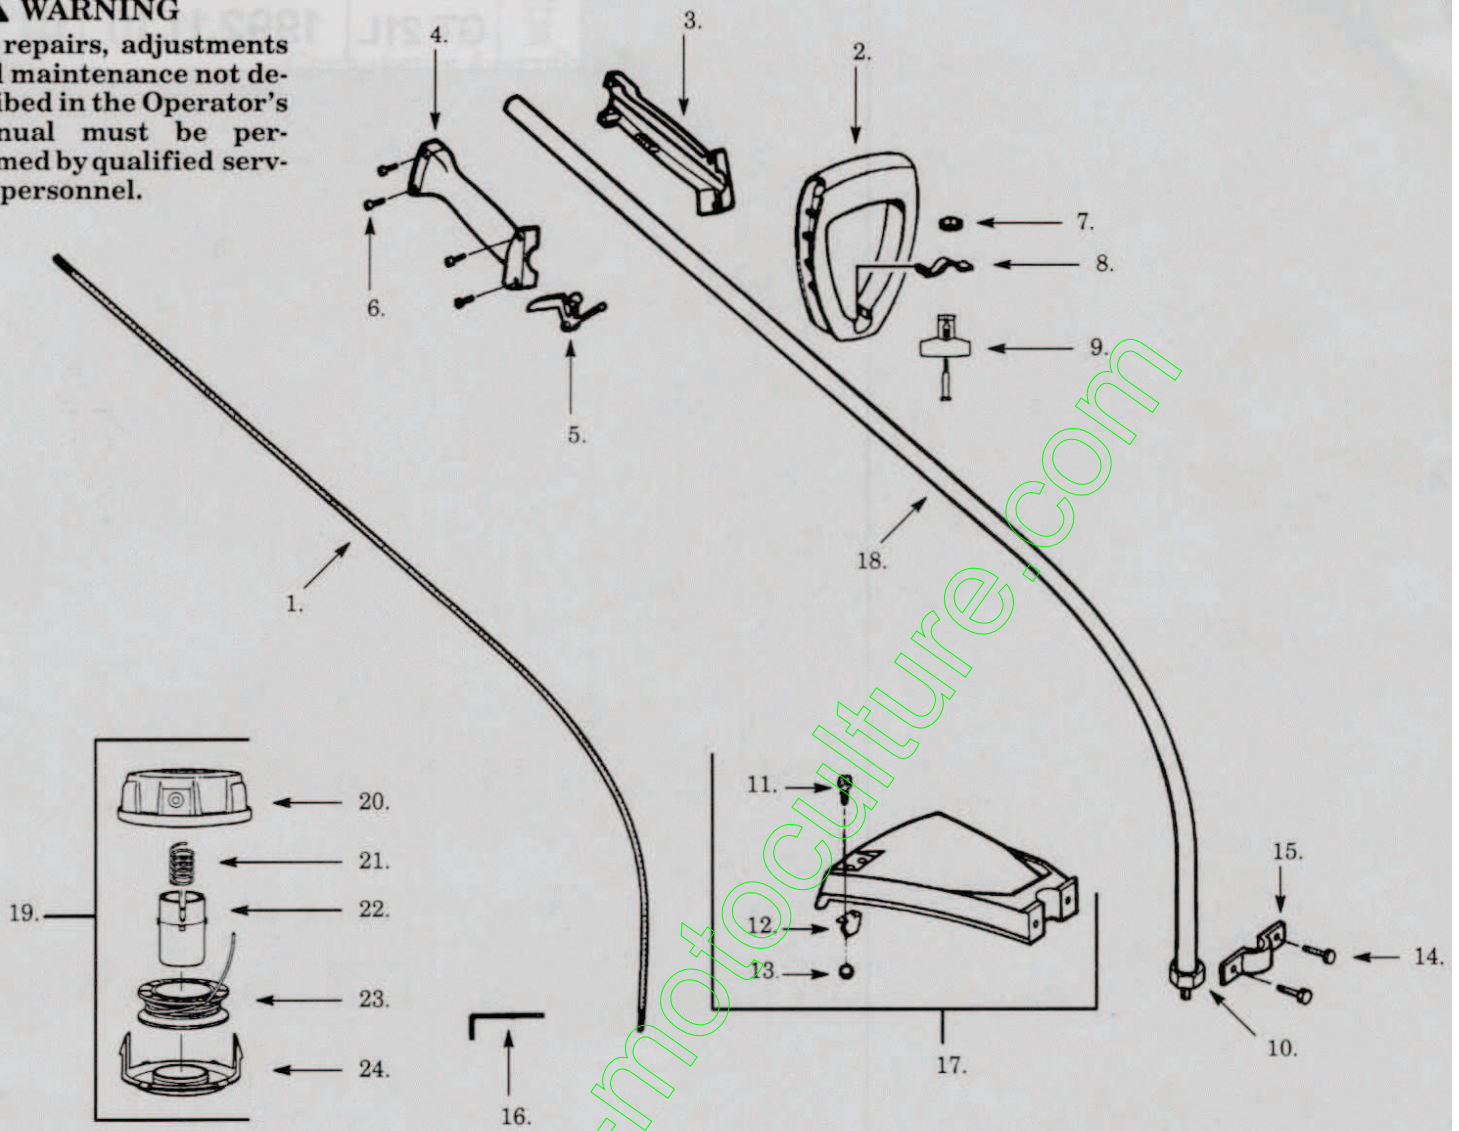

Ref.	Part No.	Description
1	504-130808	Metering Diaphragm
2	530-035001	Metering Diaphragm Gasket
3	530-035164	Pump Gasket
4	504-130807	Pump Diaphragm
5	530-035028	Metering Pin
6	530-035031	Metering Lever
7	530-035178	Fuel Inlet Screen
8	530-035106	Inlet Needle Valve
9	530-037330	Metering Lever Spring
10	530-035016	Metering Lever Pin Screw
11	530-069460	Carburetor Repair Kit
12	530-035211	Circuit Plate Gasket
13	530-069461	Gasket Diaphragm Kit

Model GT 21L

⚠ WARNING

All repairs, adjustments and maintenance not described in the Operator's Manual must be performed by qualified service personnel.

Ref.	Part No.	Description	Ref.	Part No.	Description
1	530-095018	Drive Shaft	20	530-094878	Hub Ass'y
2	530-010618	"D" Handle	21	530-094830	Spring
3	530-036514	Throttle Hsg. (Left)	22	530-094827	Release Button
4	530-036515	Throttle Hsg. (Right)	23	952-715544	Spool w/Line Cover
5	530-036556	Throttle Lever	24	530-094828	
6	530-015966	Screw			
7	530-015610	Nut			
8	530-094742	Clamp			
9	530-069252	"T" Handle Ass'y			
10	530-094543	Dust Cup			
11	530-015337	Screw			
12	530-094570	Line Limiter			
13	530-015653	Locknut			
14	530-092243	Screw			
15	530-093653	Shield Bracket			
16	502-713601	Hex Wrench			
17	530-069249	Shield Kit Ass'y			
18	530-095148	Drive Shaft Hsg.			
19	952-715540	Cutting Head Ass'y (Incl. 20-24)			