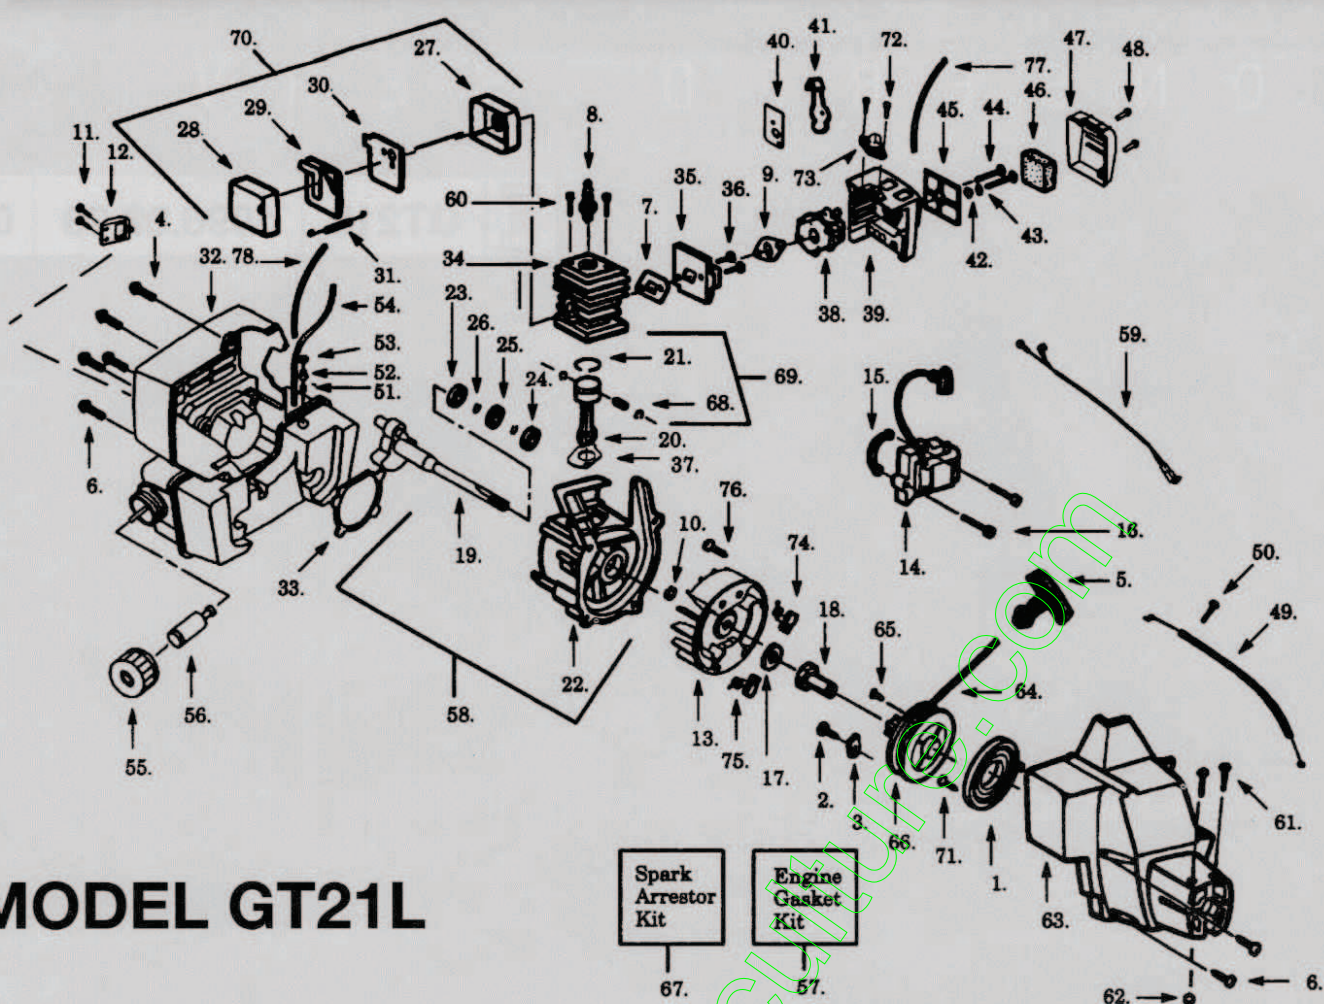

GT21L

1996.02.29

01

www.emc-motoculture.com

GT21L

RESERVELAR
SPARE PARTS
ERSATZTEILE
PIECES DE RECHANGE
PIEZAS DE REPUESTO
RICAMBI
PEÇAS SOBRESSELENTE

MODEL GT21L

⚠ WARNING

All repairs, adjustments and maintenance not described in the Operator's Manual must be performed by qualified service personnel.

KEY NO.	PART NO.	DESCRIPTION
1	530095176	Drive Shaft
2	530094673	Handle
3	530047307	Lead Wire Ass'y.
4	530402027	Throttle Lever
5	530402025	Throttle Housing (Right)
6	530402028	Throttle Lock
7	530069572	Switch
8	530094742	Clamp-Handle
9	530015820	Bolt-Shield
10	530401992	Nut-Shield
11	530015886	Screw-Line Limiter/ Throttle Housing
12	530095249	Line Limiter

KEY NO.	PART NO.	DESCRIPTION
13	530069666	Shield Kit Ass'y. (Incl. 11 & 12)
14	530015610	Nut-Handle
15	530031159	Hex Wrench
16	530402026	Throttle Housing (Left)
17	530069252	T-Handle Kit
18	530095306	Drive Shaft Hsg.
19	530094543	Dust Cup
20	952715540	Cutting Head Ass'y. (Incl. 21-25)
21	530094878	Hub Ass'y.
22	530094830	Spring
23	530094827	Release Button
24	952715544	Spool w/Line
25	530094828	Cover
26	530027597	Spring

MODEL GT21L

Carburetor Assembly #530-069647 – WA-218

KEY NO.	PART NO.	DESCRIPTION
1	530069668	Carburetor Repair Kit (● Indicates Contents)
2	530038404	Limiter Cap

Jonsered

Jonsered Power Products AB
433 81 Partille Sweden