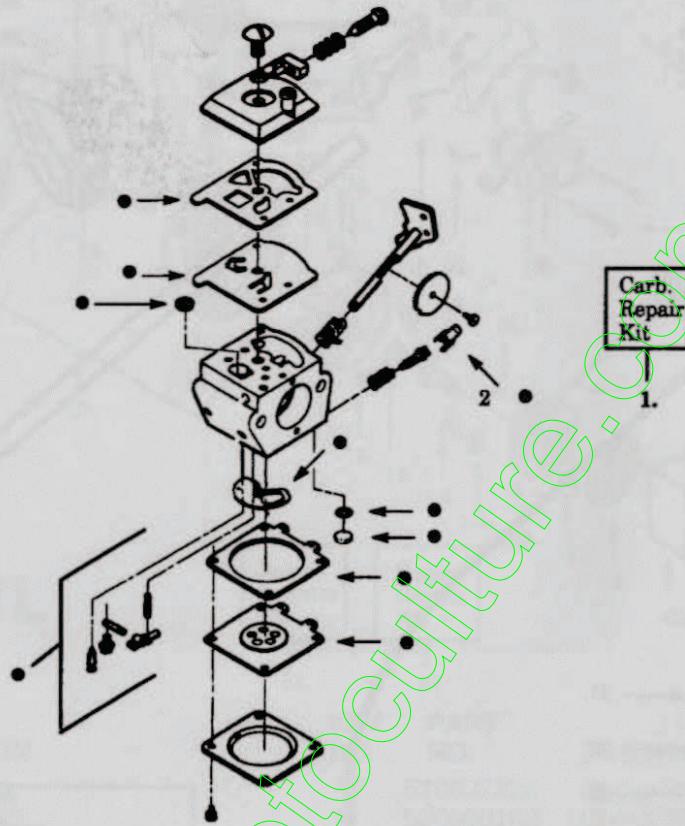

MODEL GT21L

Carburetor Assembly #530-069647 – WA-218

KEY NO.	PART NO.	DESCRIPTION
1	530069668	Carburetor Repair Kit (● Indicates Contents)
2	530038404	Limiter Cap

Jonsered

Jonsered Power Products AB
433 81 Partille Sweden

108 07 01 79