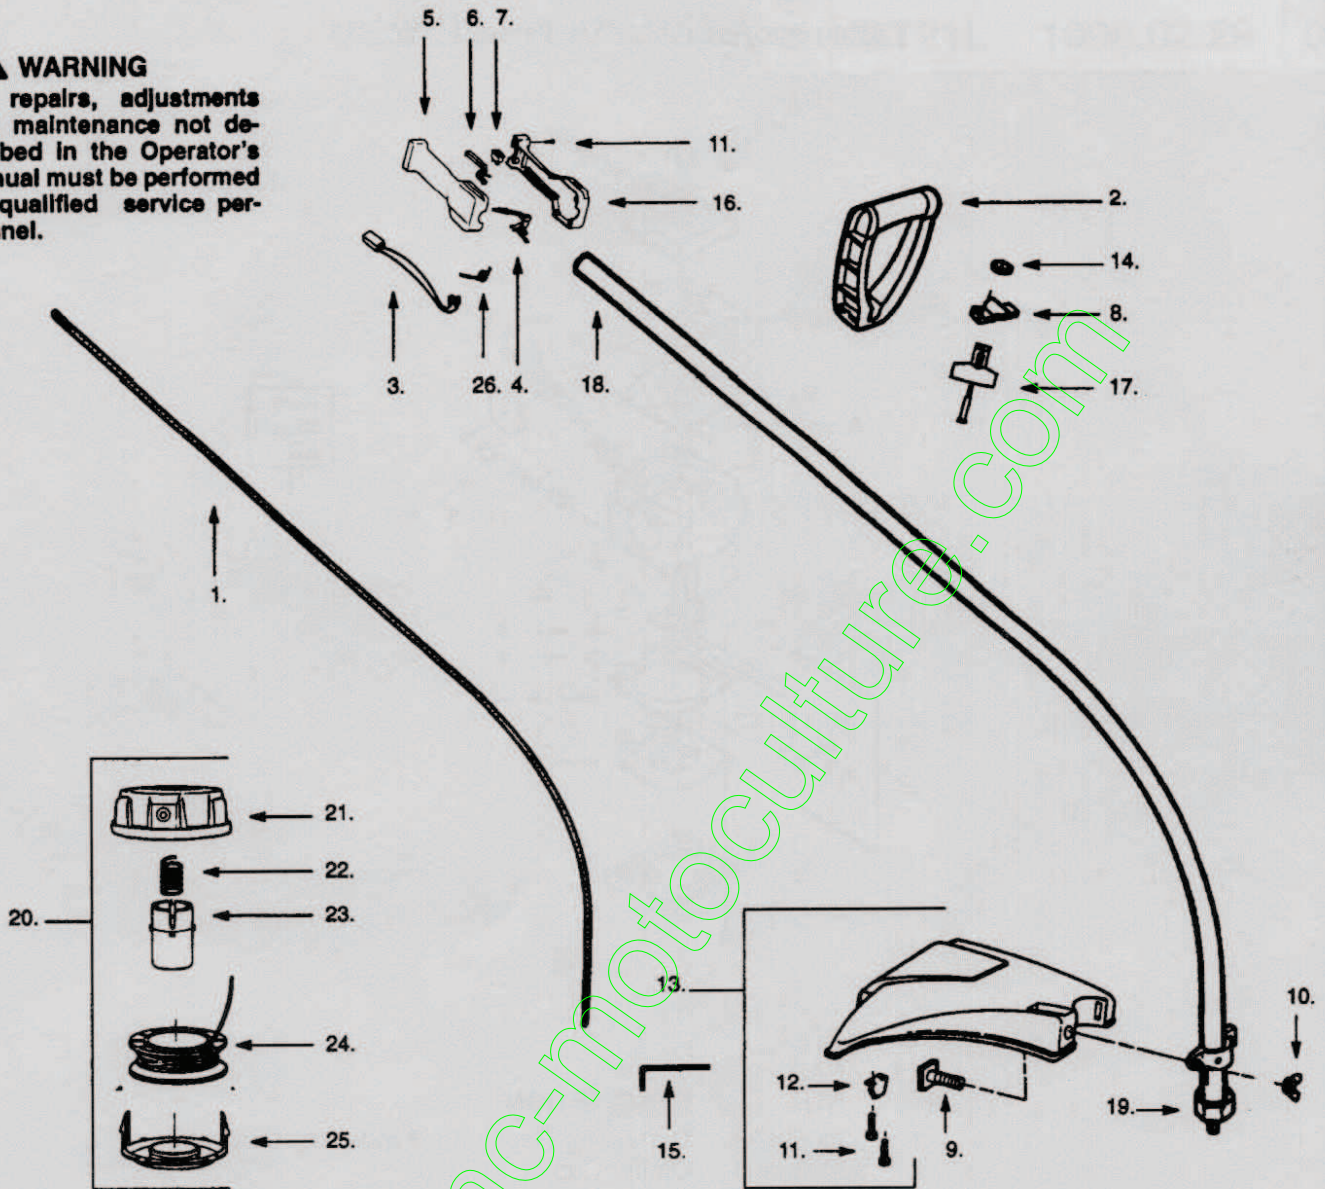

GT21L

1996.02.29

01

www.emc-motoculture.com

GT21L

RESERVELAR
SPARE PARTS
ERSATZTEILE
PIECES DE RECHANGE
PIEZAS DE REPUESTO
RICAMBI
PEÇAS SOBRESSELENTE

MODEL GT21L

⚠ WARNING

All repairs, adjustments and maintenance not described in the Operator's Manual must be performed by qualified service personnel.

KEY NO.	PART NO.	DESCRIPTION
1	530095176	Drive Shaft
2	530094673	Handle
3	530047307	Lead Wire Ass'y.
4	530402027	Throttle Lever
5	530402025	Throttle Housing (Right)
6	530402028	Throttle Lock
7	530069572	Switch
8	530094742	Clamp-Handle
9	530015820	Bolt-Shield
10	530401992	Nut-Shield
11	530015886	Screw-Line Limiter/ Throttle Housing
12	530095249	Line Limiter

KEY NO.	PART NO.	DESCRIPTION
13	530069666	Shield Kit Ass'y. (Incl. 11 & 12)
14	530015610	Nut-Handle
15	530031159	Hex Wrench
16	530402026	Throttle Housing (Left)
17	530069252	T-Handle Kit
18	530095306	Drive Shaft Hsg.
19	530094543	Dust Cup
20	952715540	Cutting Head Ass'y. (Incl. 21-25)
21	530094878	Hub Ass'y.
22	530094830	Spring
23	530094827	Release Button
24	952715544	Spool w/Line
25	530094828	Cover
26	530027597	Spring

MODEL GT21L

Carburetor Assembly #530-069647 – WA-218

KEY NO.	PART NO.	DESCRIPTION
1	530069668	Carburetor Repair Kit (● Indicates Contents)
2	530038404	Limiter Cap

Jonsered

Jonsered Power Products AB
433 81 Partille Sweden