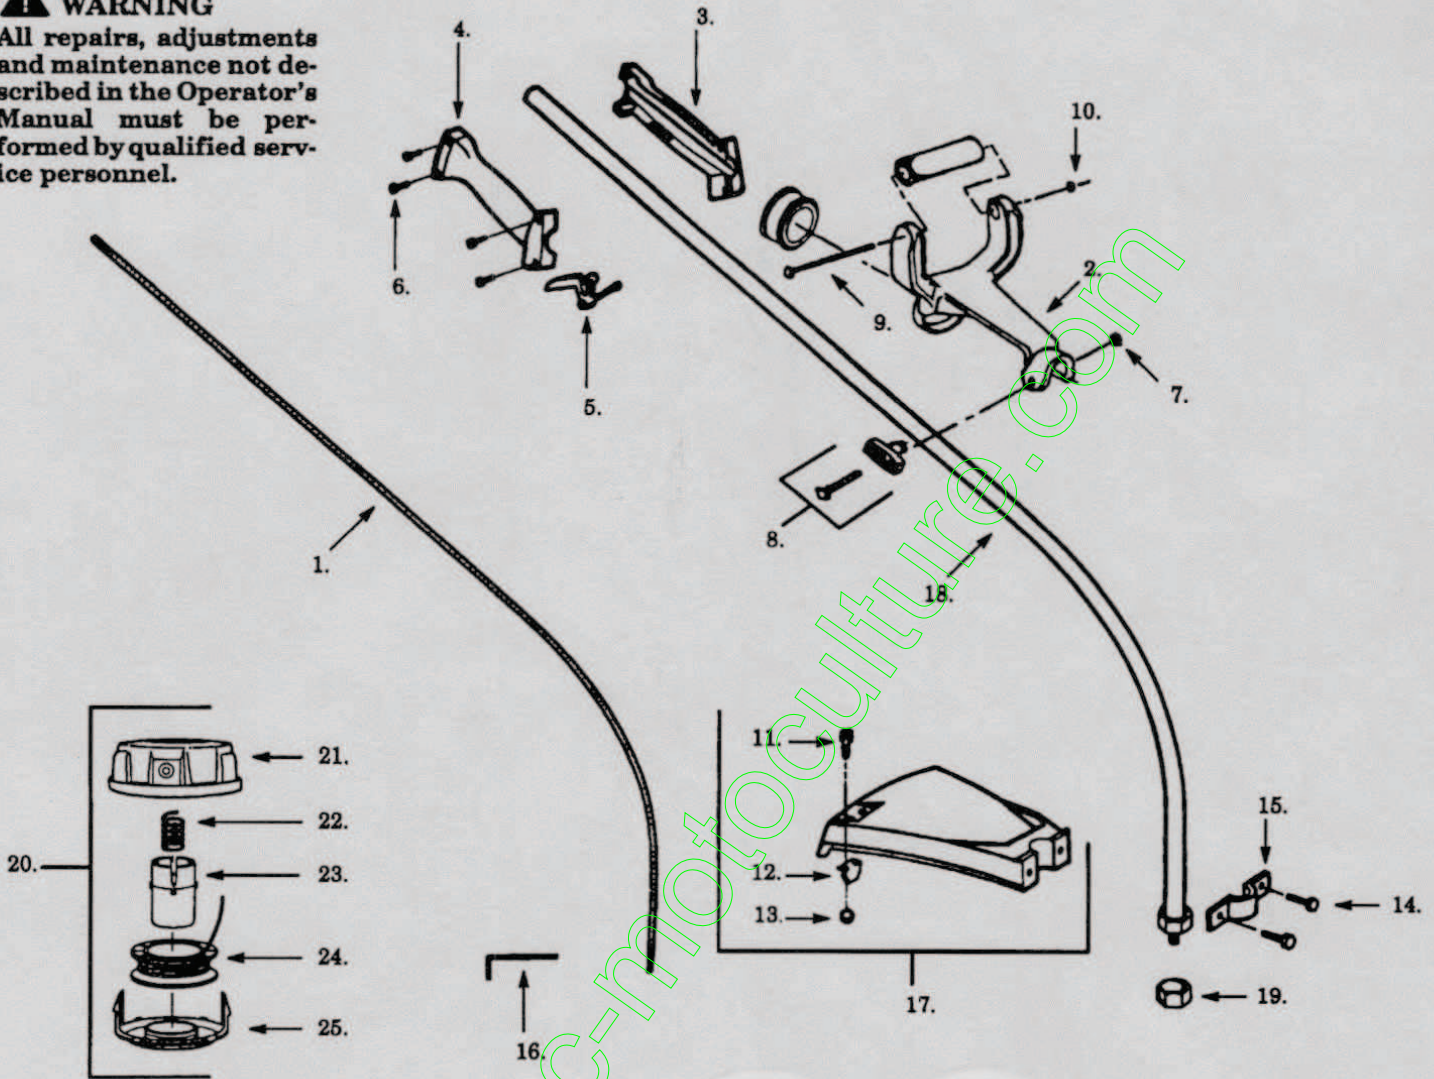

## ⚠ WARNING

All repairs, adjustments and maintenance not described in the Operator's Manual must be performed by qualified service personnel.

Ref.	Part No.	Description	Ref.	Part No.	Description
1.	530-094551	Drive Shaft	14.	530-092243	Screw
2.	530-010958	Antivibe Handle Ass'y.	15.	530-093653	Bracket Shield
3.	530-036514	Throttle Hsg. (Left)	16.	502-713601	Hex Wrench
4.	530-036515	Throttle Hsg. (Right)	17.	530-069249	Shield Kit Ass'y.
5.	530-036556	Throttle Lever	18.	530-095148	Drive Shaft Hsg.
6.	530-015966	Screw	19.	530-094543	Dust Cup
7.	530-015197	Nut	20.	952-715540	Cutting Head Ass'y. (Incl. 21-25)
8.	530-069252	"T" Handle	21.	530-094878	Hub Ass'y.
9.	530-015784	Screw	22.	530-094830	Spring
10.	530-015785	Locknut	23.	530-094827	Release Button
11.	530-015337	Screw	24.	952-715544	Spool w/Line
12.	530-094570	Line Limiter	25.	530-094828	Cover
13.	530-001543	Locknut			