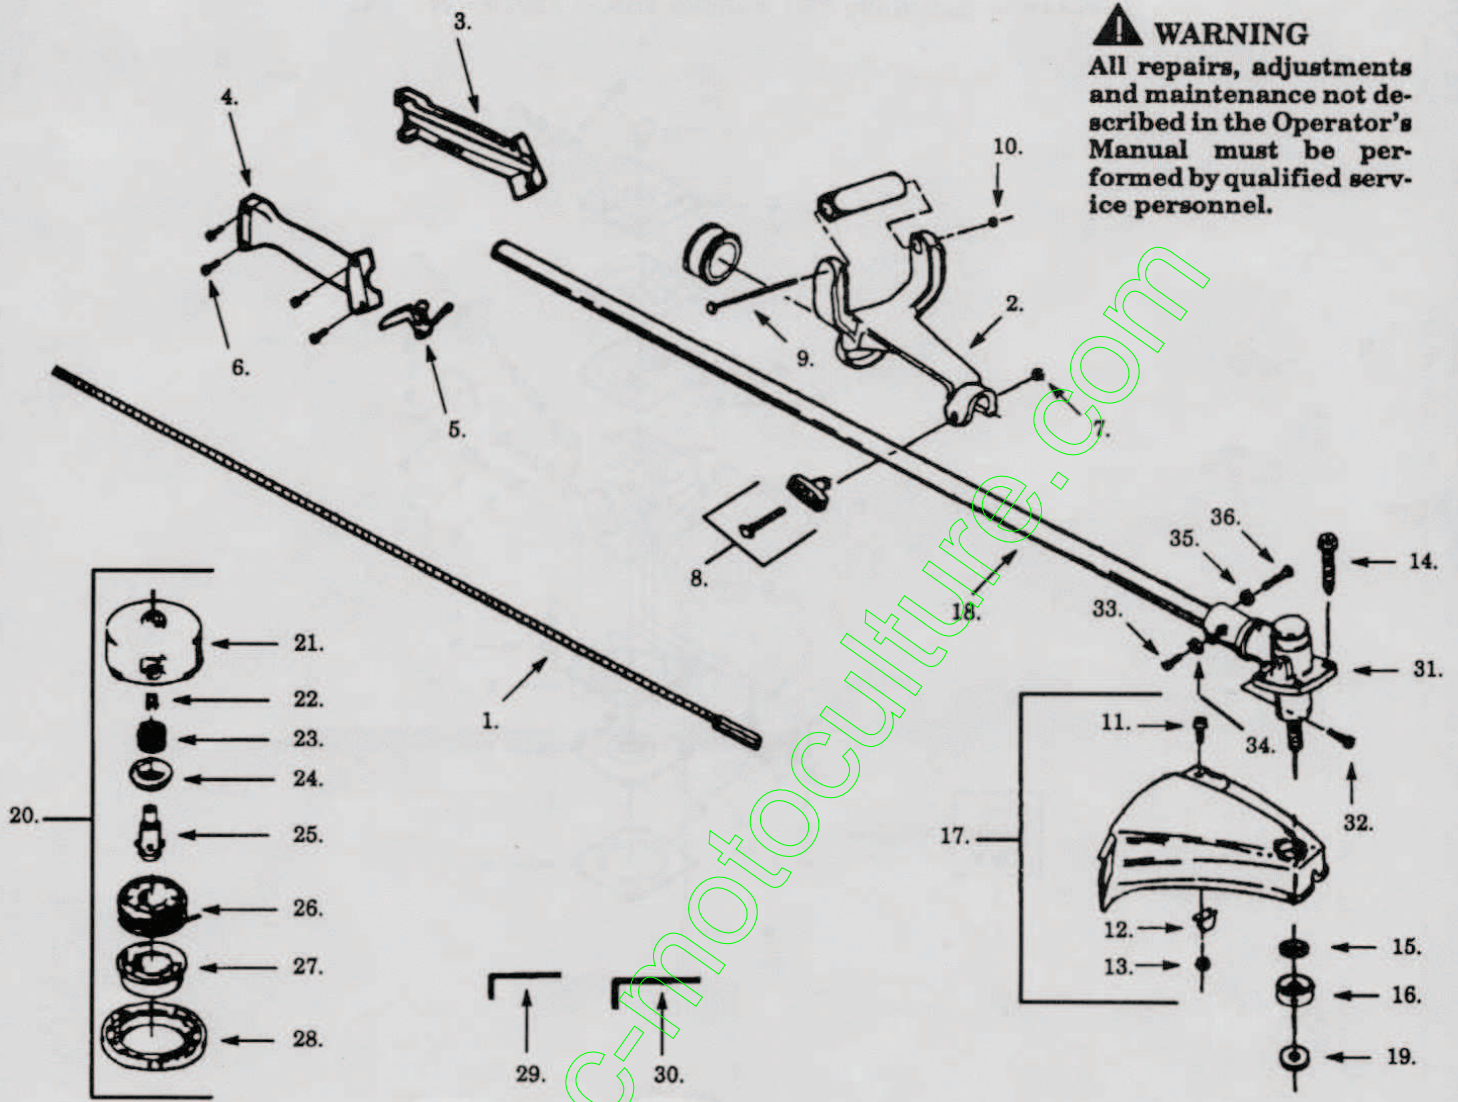

Model GT24L

⚠ WARNING

All repairs, adjustments and maintenance not described in the Operator's Manual must be performed by qualified service personnel.

Ref.	Part No.	Description	Ref.	Part No.	Description
1.	530-094585	Drive Shaft	20.	952-715546	Cutting Head Ass'y. (Incl. 21-28)
2.	530-010958	Antivibe Handle Ass'y.	21.	530-093896	Hub Ass'y.
3.	530-036514	Throttle Hsg. (Left)	22.	530-093898	Line Saver
4.	530-036515	Throttle Hsg. (Right)	23.	530-340007	Spring
5.	530-036556	Throttle Lever	24.	530-092068	Spring Cap
6.	530-015966	Screw	25.	530-093897	Drive Gear
7.	530-015197	Nut	26.	952-715548	Spool w/Line
8.	530-069252	"T" Handle	27.	530-093387	Release Button
9.	530-015784	Screw	28.	530-092133	Cover
10.	530-015785	Locknut	29.	502-713601	Hex Wrench
11.	530-015337	Screw	30.	502-505701	Hex Wrench (3/16)
12.	530-094570	Line Limiter	31.	530-094568	Gear Box Ass'y.
13.	530-001543	Locknut	32.	530-094616	Screw
14.	530-092243	Screw	33.	530-094612	Screw
15.	530-094640	Seal	34.	530-015328	Lockwasher
16.	530-094639	Dust Cup	35.	530-001642	Lockwasher
17.	530-069256	Shield Kit Ass'y.	36.	530-001711	Screw
18.	530-094981	Drive Shaft Hsg.			
19.	530-094571	Grass Washer