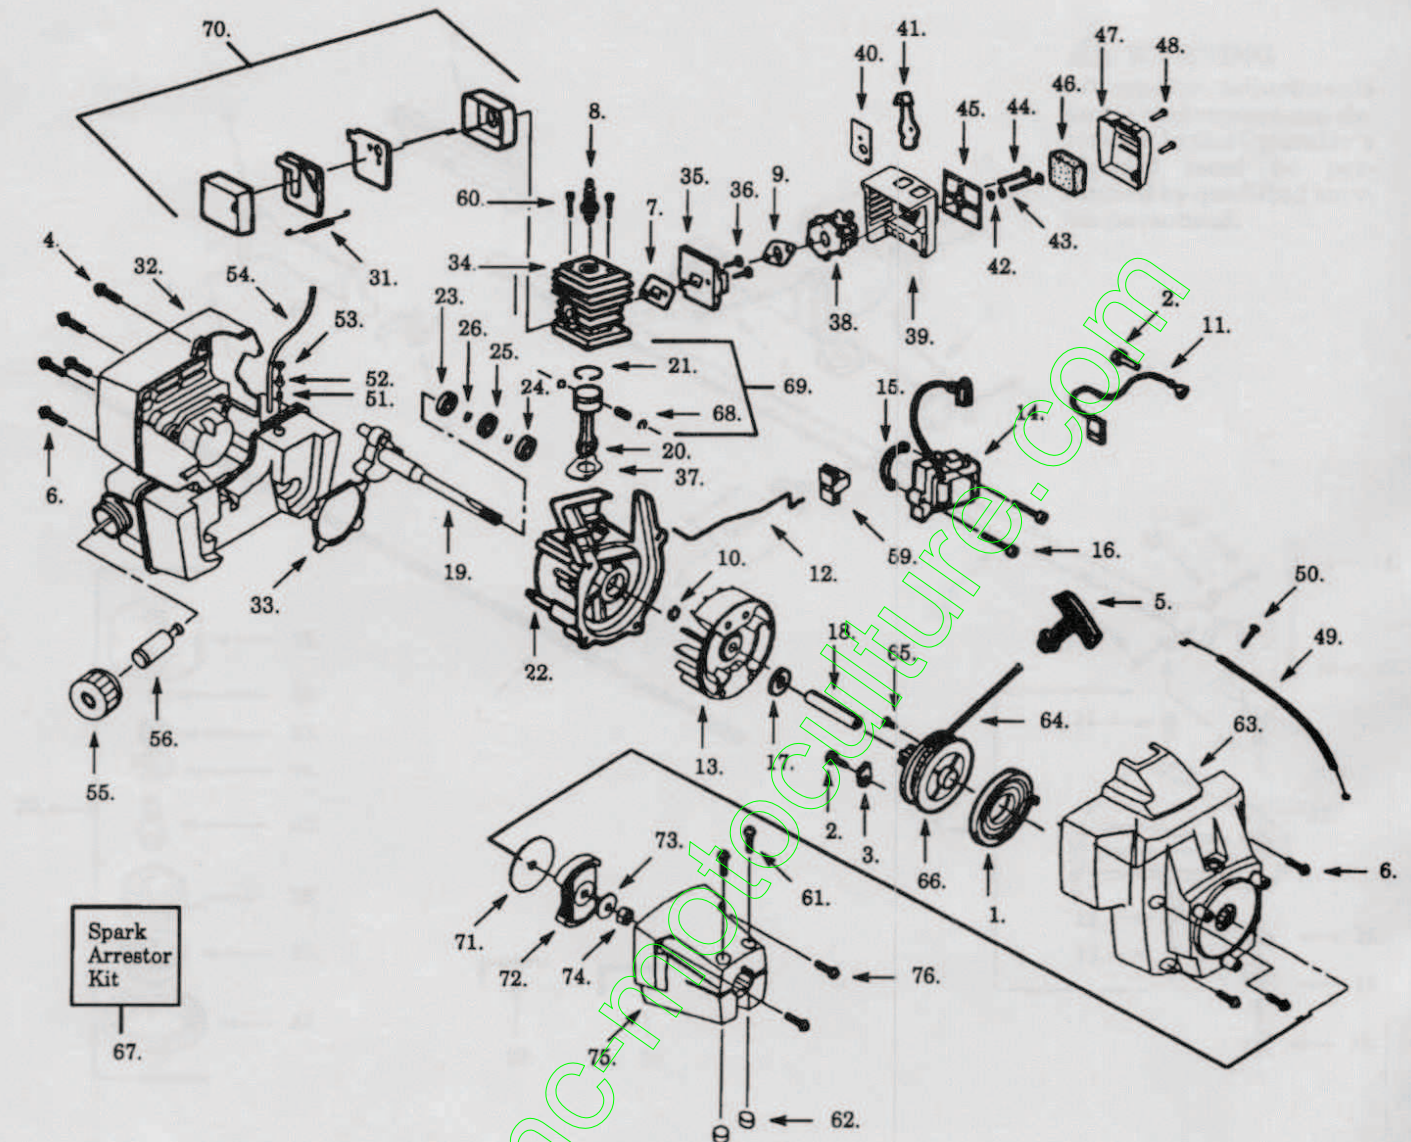

Model GT22L GT24L

Ref.	Part No.	Description	Ref.	Part No.	Description	Ref.	Part No.	Description
1.	530-029395	Starter Spring	25.	530-019179	C'case Seal	53.	530-029696	Retainer
2.	530-015775	Screw	26.	530-015945	Retaining Ring	54.	530-021091	Fuel Line
3.	530-027523	Retainer	31.	530-029930	Muffler Spring	55.	530-036874	Fuel Cap Ass'y.
4.	530-015934	Screw	32.	530-037487	Shroud & Tank Ass'y.	56.	530-014362	Fuel Pickup Ass'y.
5.	530-027569	Starter Handle	33.	530-019181	Gasket	59.	530-027958	Switch Button
6.	530-015810	Screw	34.	530-012309	Cylinder	60.	530-015953	Screw
7.	530-019185	Cylinder Gasket	35.	530-037290	Carb. Adaptor	61.	530-015767	Screw
8.	503-235008	Spark Plug	36.	530-016014	Screw	62.	530-015768	Locknut
9.	530-019183	Gasket	37.	530-019186	Gasket	63.	530-014922	Fan Housing
10.	530-015941	Retainer	38.	530-035329	Carburetor	64.	530-069232	Rope Kit
11.	530-029606	Lead Wire	39.	530-037311	Air Box	65.	530-015823	Screw
12.	530-037321	Switch Wire Form	40.	530-037326	Choke Plate	66.	530-069400	Starter Pulley
13.	530-039148	Flywheel Ass'y.	41.	530-037325	Choke Shutter	67.	530-069380	Spark Arrestor Kit
14.	530-039163	Ignition Module	42.	530-015254	Wave Washer	68.	530-015162	Piston Pin Retainer
15.	530-036145	Spacer	43.	530-015852	Choke Spacer	69.	530-069387	Piston Kit (Incl. 21,68 & Pin)
16.	530-015954	Screw	44.	530-015849	Screw	70.	530-069389	Muffler Kit
17.	530-015828	Washer	45.	530-037413	Filter Plate	71.	530-015611	Washer
18.	530-037414	Spacer	46.	530-037331	Air Filter Foam	72.	530-069491	Clutch Ass'y.
19.	530-014864	Crankshaft Ass'y.	47.	530-037292	Air Filter Cover	73.	530-015127	Washer
20.	530-014397	Connecting Rod Ass'y.	48.	530-015966	Screw	74.	530-626605	Nut
21.	530-036404	Piston Ring	49.	530-037415	Throttle Cable Ass'y.	75.	530-037315	Clutch Hsg.
22.	530-014861	Crankcase Ass'y.	50.	530-015843	Screw	76.	530-015886	Screw
23.	530-032125	Inner Bearing	51.	530-026119	Check Valve			
24.	530-032124	Outer Bearing	52.	530-029717	Element