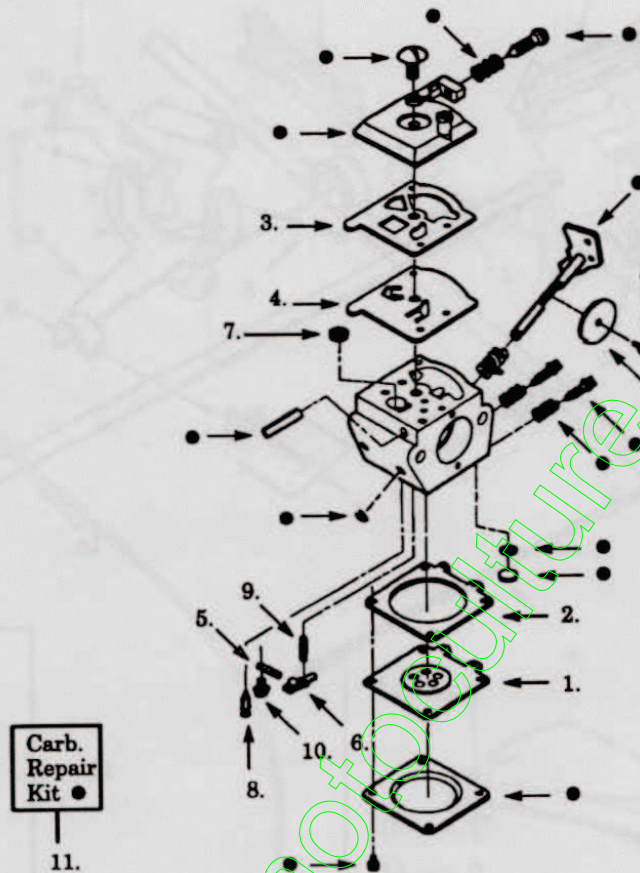

## ⚠ WARNING

All repairs, adjustments and maintenance not described in the Operator's Manual must be performed by qualified service personnel.

Ref.	Part No.	Description	Ref.	Part No.	Description
1.	530-094585	Drive Shaft	20.	952-715546	Cutting Head Ass'y. (Incl. 21-28)
2.	530-010958	Antivibe Handle Ass'y.	21.	530-093896	Hub Ass'y.
3.	530-036514	Throttle Hsg. (Left)	22.	530-093898	Line Saver
4.	530-036515	Throttle Hsg. (Right)	23.	530-340007	Spring
5.	530-036556	Throttle Lever	24.	530-092068	Spring Cap
6.	530-015966	Screw	25.	530-093897	Drive Gear
7.	530-015197	Nut	26.	952-715548	Spool w/Line
8.	530-069252	"T" Handle	27.	530-093387	Release Button
9.	530-015784	Screw	28.	530-092133	Cover
10.	530-015785	Locknut	29.	502-713601	Hex Wrench
11.	530-015337	Screw	30.	502-505701	Hex Wrench (3/16)
12.	530-094570	Line Limiter	31.	530-094568	Gear Box Ass'y.
13.	530-001543	Locknut	32.	530-094616	Screw
14.	530-092243	Screw	33.	530-094612	Screw
15.	530-094640	Seal	34.	530-015328	Lockwasher
16.	530-094639	Dust Cup	35.	530-001642	Lockwasher
17.	530-069256	Shield Kit Ass'y.	36.	530-001711	Screw
18.	530-094981	Drive Shaft Hsg.			
19.	530-094571	Grass Washer			

# Model GT22L GT24L

Carburetor Assembly Part Number #530-035329 – WT-245

Ref.	Part No.	Description
1.	504-130808	Metering Diaphragm
2.	530-035332	Metering Diaphragm Gasket
3.	530-035164	Pump Gasket
4.	504-130807	Pump Diaphragm
5.	505-520125	Metering Pin
6.	530-035031	Metering Lever
7.	530-035178	Fuel Inlet Screen
8.	503-563401	Inlet Needle Valve
9.	530-035139	Metering Lever Spring
10.	505-316717	Metering Lever Pin Screw
11.	530-069460	Carburetor Repair Kit