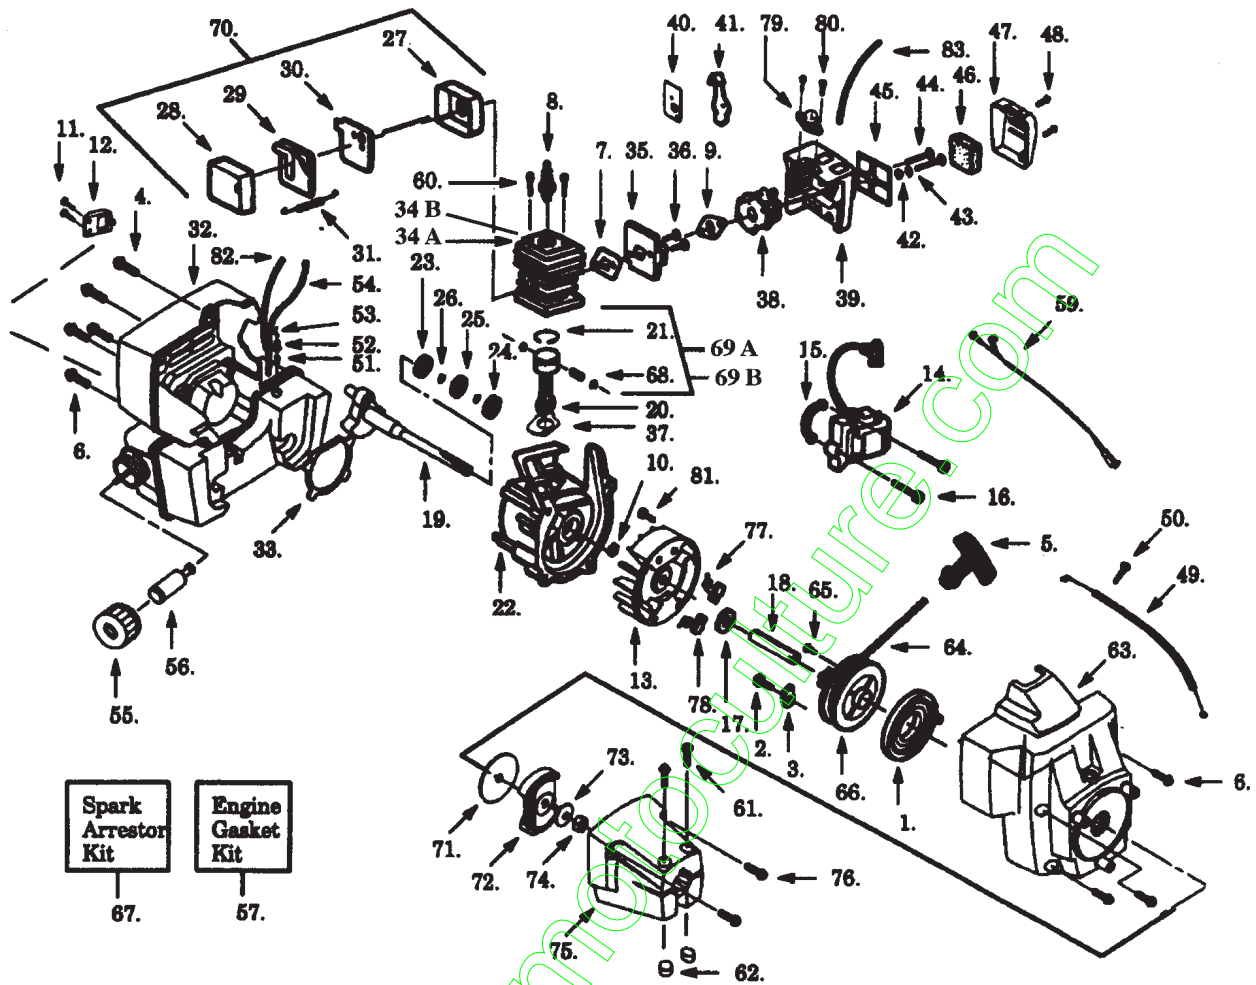

MODEL GT22L GT24L

Ref.	Part No.	Description	Ref.	Part No.	Description	Ref.	Part No.	Description
1.	530-029395	Starter Spring	30.	530-036579	Muffler Baffle-First	57.	530-069625	Engine Gasket Kit
2.	530-015775	Screw	31.	530-029930	Muffler Spring	59.	530-047278	Lead Wire Ass'y.
3.	530-027523	Retainer	32.	530-047090	Shroud & Tank Ass'y.	60.	530-015953	Screw
4.	530-015934	Screw	33.	530-019181	Gasket-C'case	61.	530-016072	Screw
5.	530-027569	Starter Handle	34. A	530-069619	Cylinder GT22L	62.	530-015768	Locknut
6.	530-015810	Screw	34. B	530-069618	Cylinder GT24L	63.	530-047493	Fan Housing
7.	530-019233	Gasket-Cyl./Carb.	35.	530-038476	Carb. Adaptor	64.	530-069232	Rope Kit
8.	530-030075	Spark Plug	36.	530-016014	Screw	65.	530-016080	Screw
9.	530-019194	Gasket-Carb.	37.	530-019223	Gasket-Cylinder	66.	530-069400	Starter Pulley
10.	530-015945	Retain. Ring C'case	38.	530-069683	Carburetor WT-380 (Incl. Limiter Caps)	67.	530-069380	Spark Arrestor Kit
11.	530-015675	Screw-Muffler Guard	39.	530-037966	Air Box	68.	530-015162	Piston Pin Retainer
12.	530-037045	Muffler Guard	40.	530-037326	Choke Plate	69. A	530-069621	Piston Kit GT22L (Incl. 21,68 & Pin)
13.	530-039149	Flywheel Ass'y.	41.	530-038102	Choke Shutter	69. B	530-069620	Piston Kit GT24L
14.	530-039163	Ignition Module	42.	530-015254	Wave Washer	70.	530-069661	Muffler Kit
15.	530-036145	Spacer	43.	530-015852	Choke Spacer	71.	530-015611	Washer
16.	530-015954	Screw	44.	530-015849	Screw	72.	530-069491	Clutch Ass'y. Kit
17.	530-015149	Washer	45.	530-037413	Filter Plate	73.	530-015828	Washer
18.	530-037414	Spacer	46.	530-037331	Air Filter Foam	74.	530-626605	Nut
19.	530-014864	Crankshaft Ass'y.	47.	530-037292	Air Filter Cover	75.	530-047013	Clutch Hsg. Ass'y.
20.	530-069615	Connecting Rod Ass'y.	48.	530-015966	Screw	76.	530-015886	Screw
21.	530-036404	Piston Ring	49.	530-037415	Throttle Cable Ass'y.	77.	530-029939	Starter Dog
22.	530-014861	Crankcase Ass'y.	50.	531-015843	Screw	78.	530-047570	Starter Dog Spring
23.	530-032125	Inner Bearing	51.	530-026119	Check Valve	79.	530-038874	Primer Bulb Ass'y.
24.	530-032124	Outer Bearing	52.	530-029717	Element	80.	530-016090	Screw-Primer Ass'y.
25.	530-019179	C'case Seal	53.	530-029696	Retainer	81.	530-015882	Screw-Flywheel
26.	530-015941	Retain. Ring-C'shaft	54.	530-069247	Fuel Line-Tnk./Carb.	82.	530-069571	Fuel Line-Prim./Tnk.
27.	530-036578	Muffler Body	55.	530-014347	Fuel Cap Ass'y.	83.	530-069216	Fuel Line- Carb./Primer
28.	530-036577	Muffler Cover	56.	530-014362	Fuel Pickup Ass'y.			
29.	530-038602	Muffler Baffle-Exit