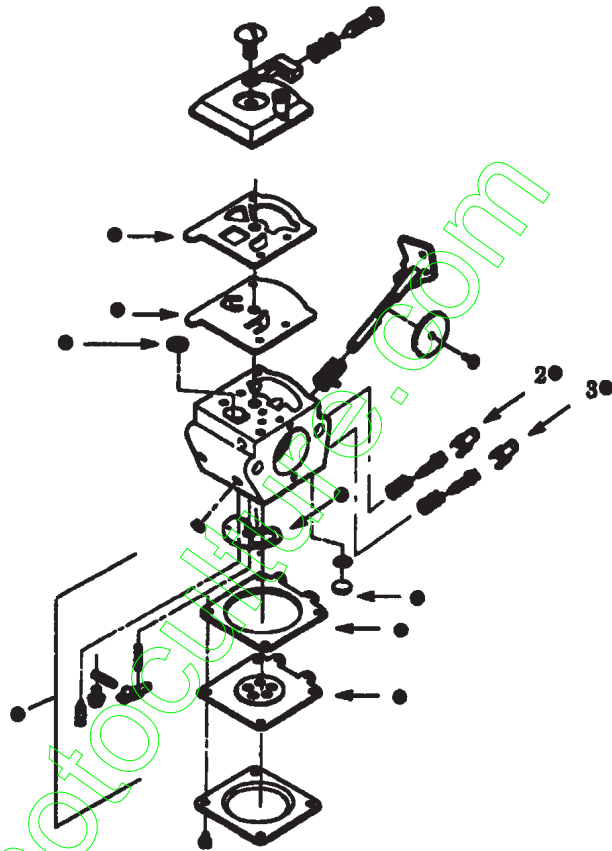

MODEL GT22L GT24L

Carburetor Assembly – WT-380 #530-069683

Carb.
Repair
Kit

1.

Ref.	Part No.	Description
1.	530-069670	Carburetor Repair Kit (• Indicates Contents)
2.	530-038317	Limiter Cap-Low
3.	530-038318	Limiter Cap-High