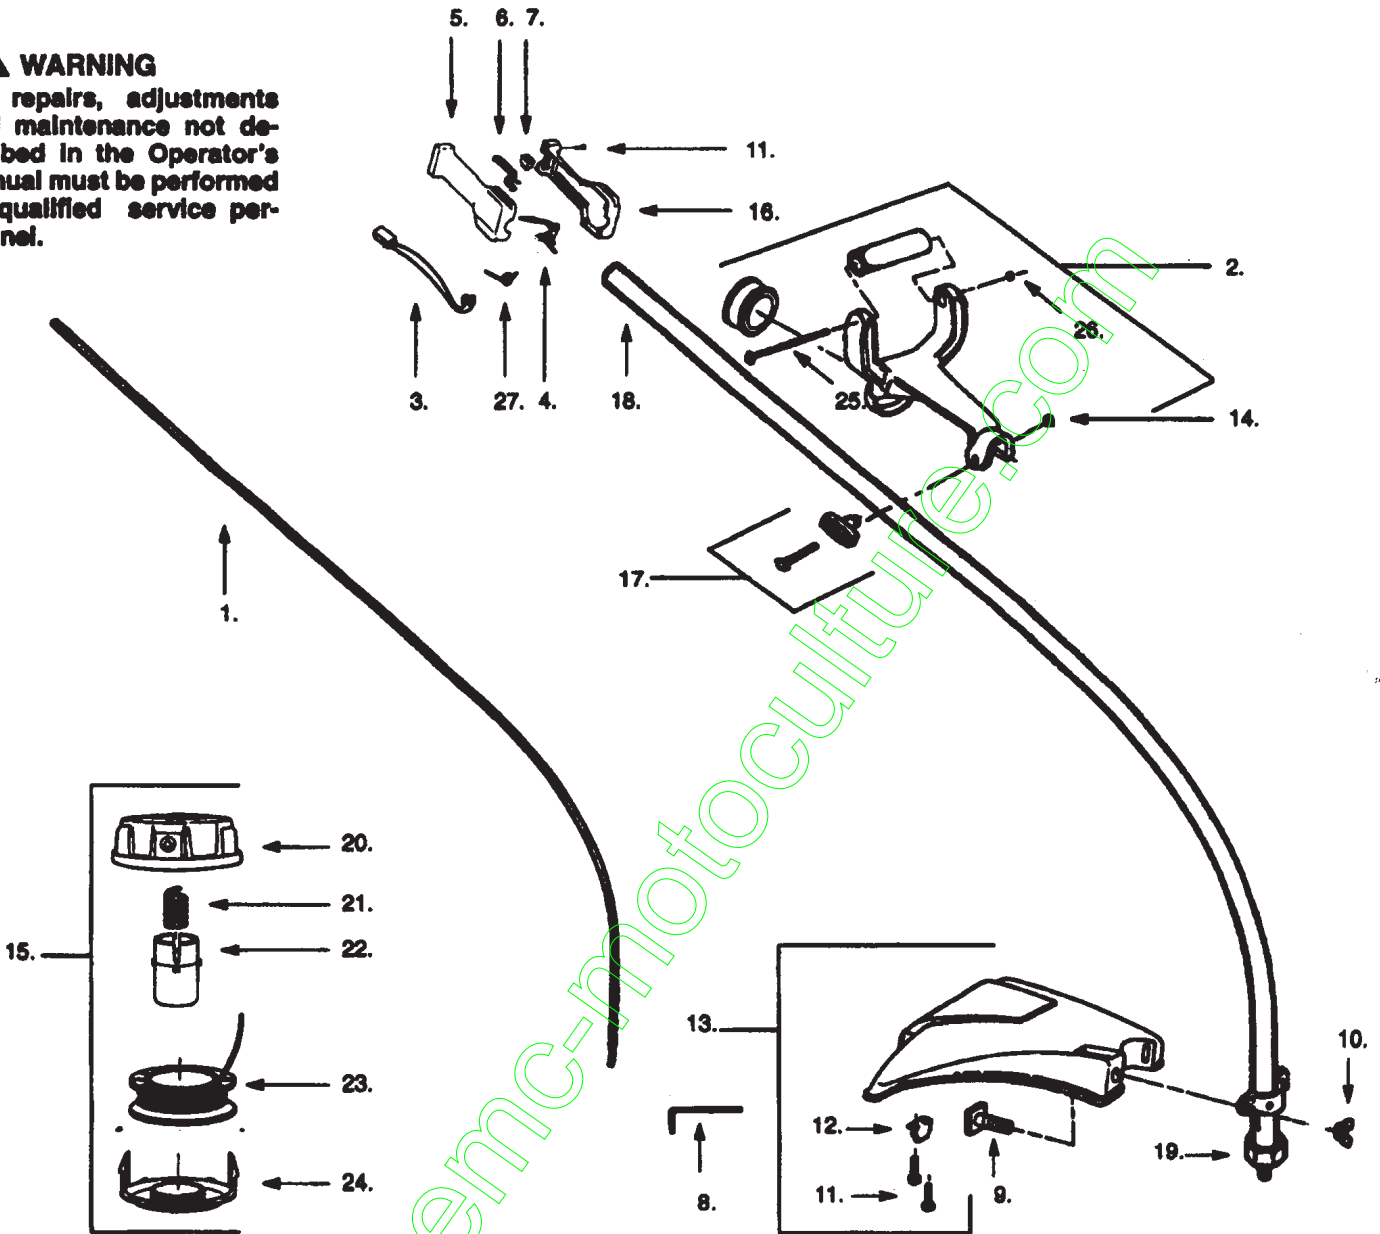

MODEL GT22L

WARNING

All repairs, adjustments and maintenance not described in the Operator's Manual must be performed by qualified service personnel.

Ref.	Part No.	Description	Ref.	Part No.	Description
1.	530-094551	Drive Shaft	14.	530-015197	Nut-Handle
2.	530-010958	Handle	15.	952-715540	Cutting Head Ass'y. (Incl. 20-24)
3.	530-047307	Lead Wire Ass'y.	16.	530-402026	Throttle Housing (Left)
4.	530-402027	Throttle Lever	17.	530-069252	T-Handle Kit
5.	530-402025	Throttle Housing (Right)	18.	530-095300	Drive Shaft Hsg.
6.	530-402028	Throttle Lock	19.	530-094543	Dust Cup
7.	530-069572	Switch	20.	530-094878	Hub Ass'y.
8.	530-031159	Hex Wrench	21.	530-094830	Spring
9.	530-015820	Bolt-Shield	22.	530-094827	Release Button
10.	530-401992	Nut-Shield	23.	952-715544	Spool w/Line
11.	530-015886	Screw-Line Limiter/ Throttle Hsg.	24.	530-094828	Cover
12.	530-095249	Line Limiter	25.	530-015784	Screw-Handle
13.	530-069666	Shield Kit Ass'y. (Incl. 11 & 12)	26.	530-015785	Nut-Handle
			27.	530-027597	Spring