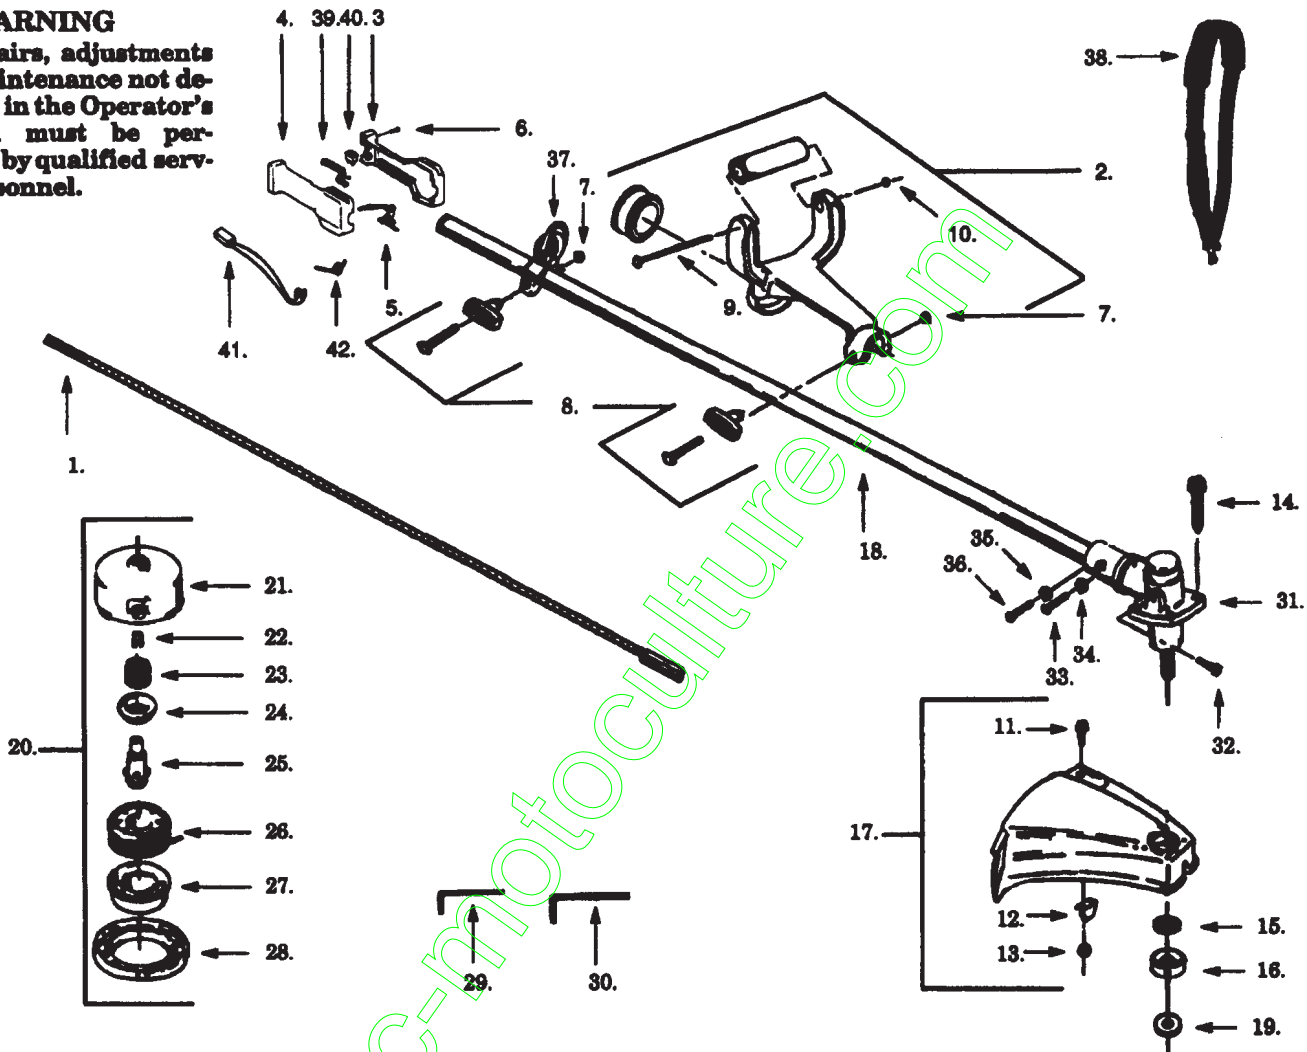

MODEL GT24L

⚠ WARNING

All repairs, adjustments and maintenance not described in the Operator's Manual must be performed by qualified service personnel.

Ref.	Part No.	Description	Ref.	Part No.	Description
1.	530-094566	Drive Shaft	21.	530-093896	Hub Ass'y.
2.	530-010958	Antivibe Handle Ass'y.	22.	530-093898	Line Saver
3.	530-402026	Throttle Hsg. (Left)	23.	530-340007	Spring
4.	530-402025	Throttle Hsg. (Right)	24.	530-092068	Spring Cap
5.	530-402027	Throttle Lever	25.	530-093897	Drive Gear
6.	530-015886	Screw	26.	952-715548	Spool w/Line
7.	530-015197	Nut	27.	530-401183	Release Button
8.	530-069252	"T" Handle	28.	530-092133	Cover
9.	530-015784	Screw	29.	530-031159	Hex Wrench (5/32)
10.	530-015785	Locknut	30.	530-031098	Hex Wrench (3/16)
11.	530-015337	Screw	31.	530-094568	Gear Box Ass'y.
12.	530-094570	Line Limiter	32.	530-094616	Screw
13.	534-235901	Locknut	33.	530-094612	Screw
14.	530-016107	Screw	34.	530-015328	Lockwasher
15.	530-094640	Seal	35.	530-001642	Lockwasher
16.	530-094639	Dust Cup	36.	530-001711	Screw
17.	530-069256	Shield Kit Ass'y.	37.	530-094686	Clamp Harness Ass'y.
18.	530-095165	Drive Shaft Hsg.	38.	530-092085	Shoulder Strap
19.	530-094571	Grass Washer	39.	530-402028	Throttle Lock Switch
20.	952-715546	Cutting Head Ass'y. (Incl. 21-28)	40.	530-069572	
			41.	530-047307	Lead Wire Ass'y.
			42.	530-027597	Spring