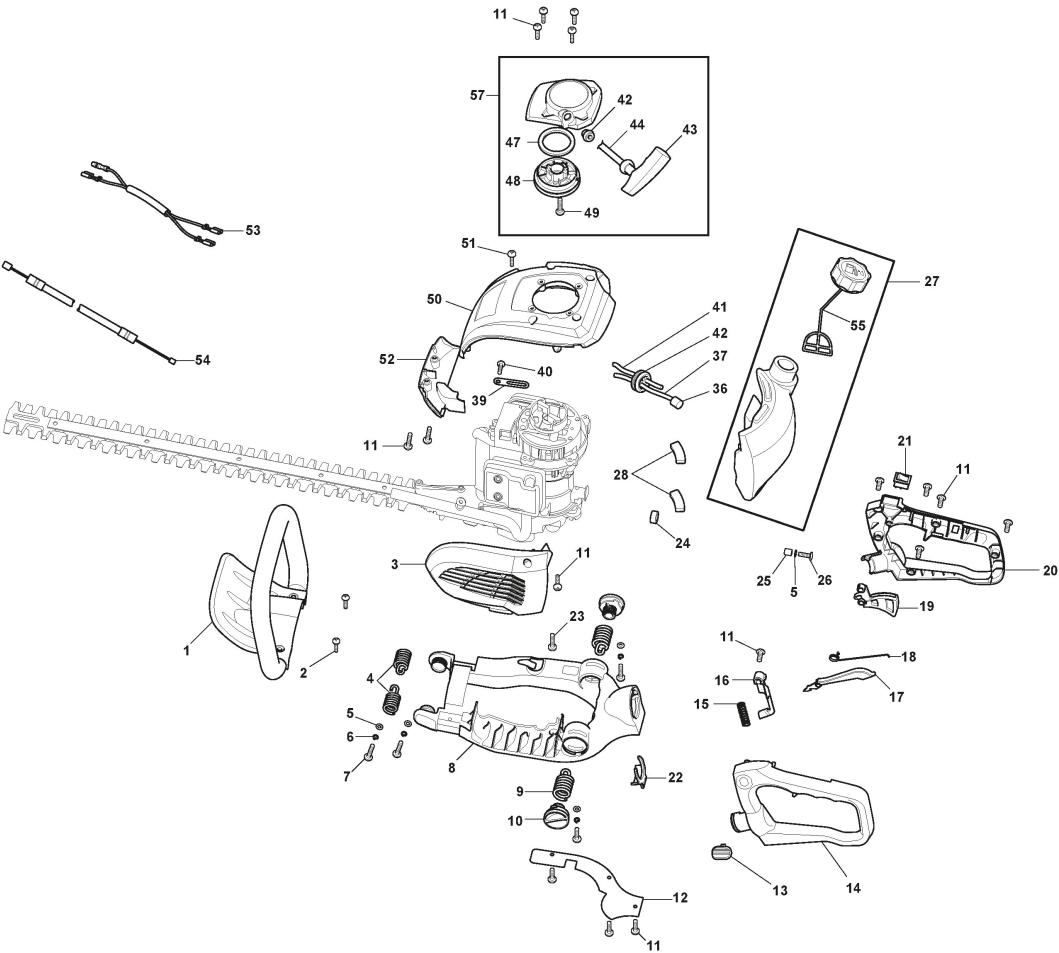

Moteur

Réf. N°	Q.té :	Code article	Description	Articles	De	Jusqu'à
1	1	123300014/0	Poignée Avant			
2	2	123878121/0	Vis			
3	1	123600085/0	Protection Silencieux			
4	2	123430606/0	Ressort			
5	5	123657022/0	Rondelle			
6	4	123657017/0	Rondelle			
7	4	123878120/0	Vis			
8	1	123784008/0	Carter			
9	2	123430607/0	Ressort			
10	2	123790023/0	Bouchon, Jaune	Yellow		
11	16	123878121/0	Vis			
12	1	123109588/0	Couvercle			
13	1	118801432/0	Poignée			
14	1	123700065/0	Branche Gauche			
15	1	123430608/0	Ressort			
16	1	123315099/0	Levier			
17	1	123315100/0	Levier De Sécurité			
18	1	123430609/0	Ressort			
19	1	123315101/0	Levier Accélérateur			
20	1	123700066/0	Branche Droit			
21	1	123303007/0	Interrupteur			
22	1	123202008/0	Butée			
23	2	123878115/0	Vis			
24	1	123657023/0	Caoutchouc			
25	1	123044223/0	Douille			
26	1	123878124/0	Vis			
27	1	123733006/0	Réservoir à carburant			
28	2	123275031/0	Caoutchouc			
36	1	183520009/0	Filtre D'Aspiration			
37	1	123867028/0	Tuyau Aspiration Carburant			
39	1	1232940080	Guide-Fil			
40	1	123878122/0	Vis			
41	1	123867029/0	Tuyau Retour Mélange			
42	1	123275032/0	Caoutchouc Passe-Câble			
43	1	118801440/0	Poignée Démarrage			
44	1	123234007/0	Câble Démarrage			
47	1	123430610/0	Ressort Démarrage			
48	1	123604013/0	Poulie Démarrage			
49	1	112728445/0	Vis			
50	1	118801443/0	Couvercle Cylindre Superieur Gris			
50	1	123106037/0	Couvre-Cylindre Jaune			
51	4	6995181	Vis			
52	1	118801446/0	Couvercle Cylindre Frontal Gris			
52	1	123106039/0	Couvercle Cylindre Jaune			
53	1	183065030/0	Fil Bobine			
54	1	123066024/0	Câble Accélérateur			
55	1	118801439/0	Bouchon Reservoir