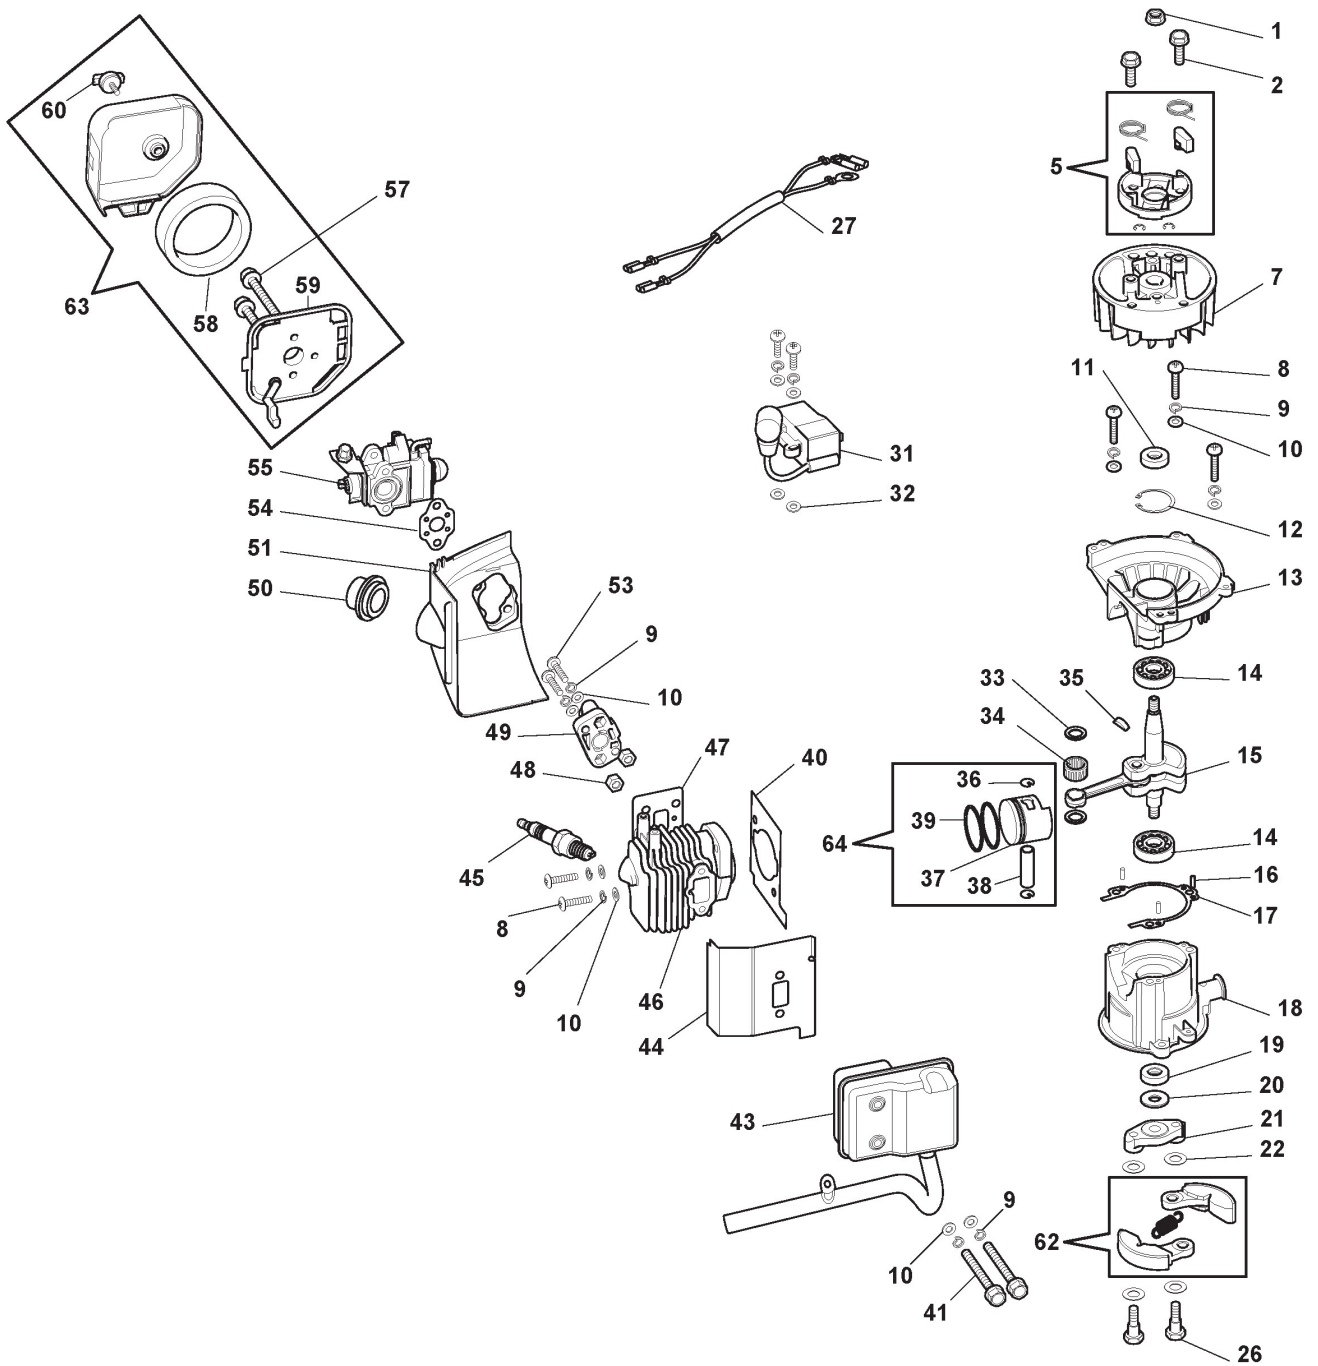

Moteur

Réf. N°	Q.té :	Code article	Description	Articles	De	Jusqu'à
1	1	123120012/0	Ecrou			
2	2	123878109/0	Vis			
5	1	183082003/0	Coupe Démarreur			
7	1	118802744/0	Volant Aimant	Euro-2		
8	5	123878124/0	Vis			
9	9	123657017/0	Rondelle			
10	9	123657013/0	Rondelle			
11	1	119035164/0	Anneau De Tenue			
12	1	112610095/0	Anneau Ressort			
13	1	123685020/0	Carter Moteur			
14	2	114215221/0	Roulement À Billes			
15	1	123020033/1	Arbre Moteur	Euro-2		
16	3	123665004/0	Rouleau			
17	1	123280077/0	Garniture Carter			
18	1	123685021/0	Carter Moteur			
19	1	119035165/0	Anneau De Tenue			
20	1	123657019/0	Rondelle			
21	1	123445268/0	Plaque Guide-Embrayage			
22	2	123657020/0	Rondelle			
26	2	123878111/0	Vis			
27	1	123065045/0	Câble Bougie			
29	2	2312090	Rondelle			
30	2	2321050	Rondelle			
31	1	118802743/0	Bobine Électronique	Euro-2		
32	2	123160063/0	Entretoise			
33	1	118800959/0	Clavette			
34	2	123652505/0	Rondelle			
35	1	123235008/0	Roulement À Aiguilles			
36	2	123202006/0	Circlip Pointeau			
37	1	123590012/0	Piston			
38	1	123760006/0	Pointeau Piston			
39	2	123204016/0	Collier Élastique			
40	1	123280078/0	Joint Cylindre			
41	2	123878112/0	Vis			
43	1	118802742/0	Silencieux	Euro-2		
44	1	123600078/0	Protection			
45	1	3210024	Bougie			
46	1	123071023/0	Cylindre			
47	1	123280080/0	Joint Collecteur-Cylindre			
48	2	123120013/0	Ecrou			
49	1	123073518/0	Collecteur D'Aspiration			
50	1	123600079/0	Caoutchouc			
51	1	123600080/0	Couvercle Cylindre			
53	2	123878113/0	Vis			
54	1	123280081/0	Garniture Carburateur			
55	1	123054036/0	Carburateur			
57	2	123878077/0	Vis			
58	1	123220011/0	Filtre À Air		From 01-Septem