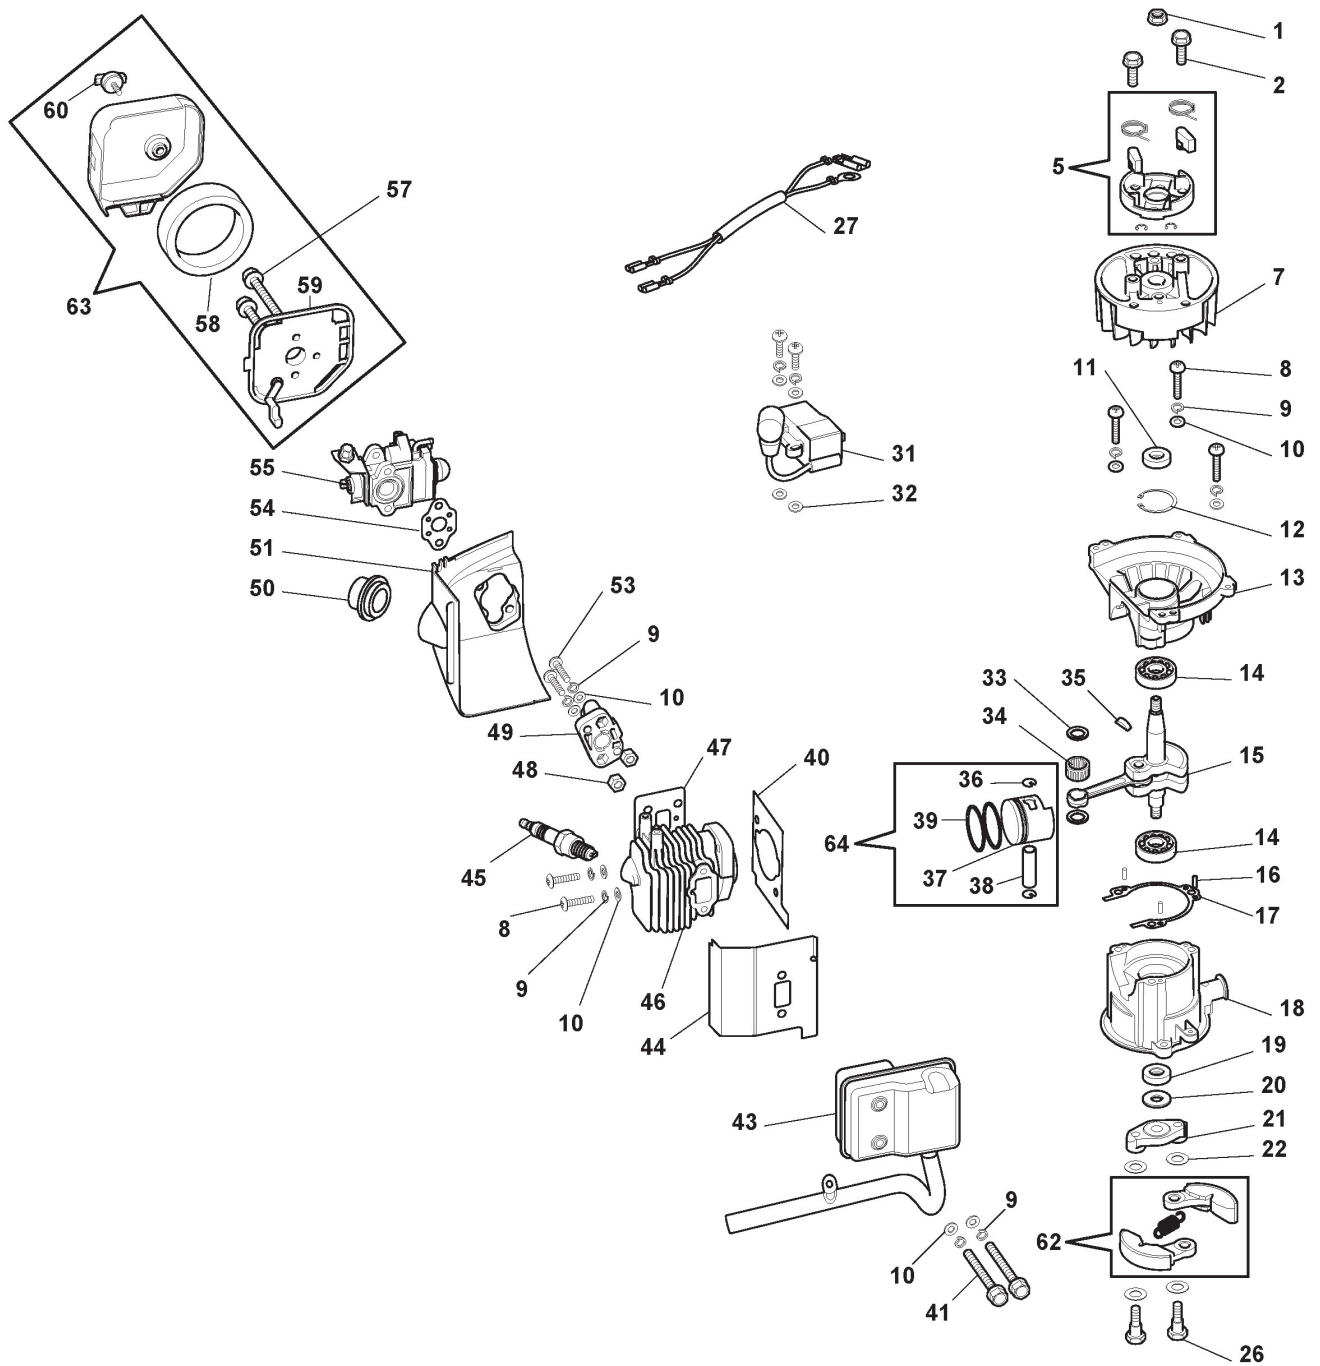

Moteur

Réf. N°	Q.té :	Code article	Description	Articles	De	Jusqu'à
58	1	123220017/0	Filtre À Air			To 31-August- 2016
59	1	123090033/0	Couvre-Filtre À Air			
60	1	123593508/0	Poignée			
62	1	183215010/0	Ens. Friction			
63	1	123040005/0	Base Filter Air			
64	1	183590007/0	Ens.Piston