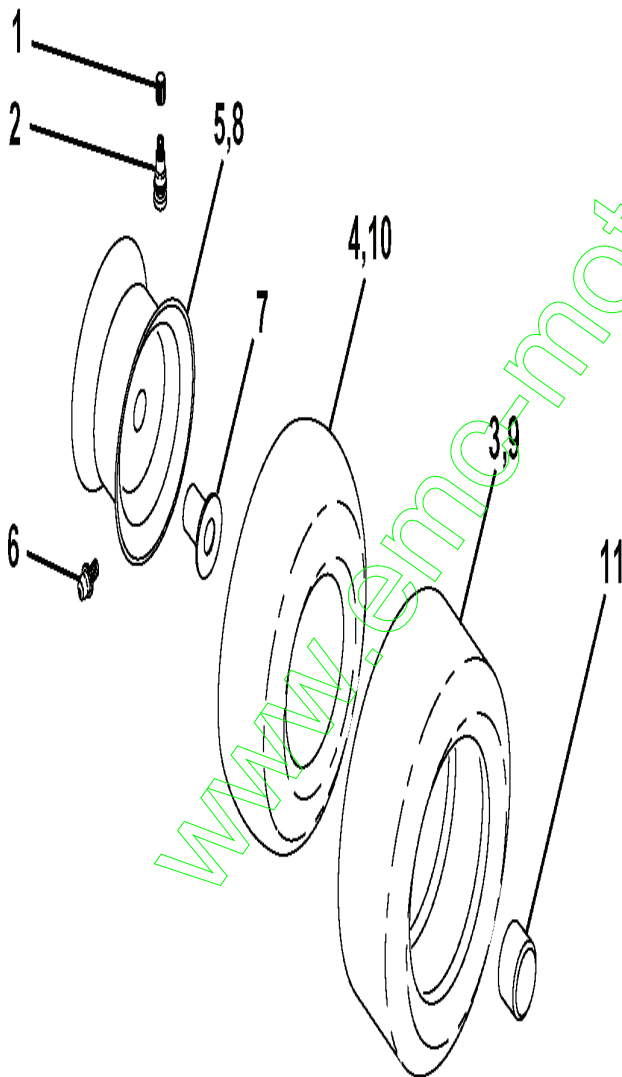

REPAIR PARTS

TRACTOR- -MODEL NO. ICT13 (JICT13TA) PRODUCT NO. 954 13 00-27

WHEELS & TIRES

PXM_REF	PXM_PARTNO	DESCRIPTION	PXM_REMARK	QTY.
1	532059192	CAP VALVE		1
2	532065139	RACCORD		1
3	532106222	PNEU		1
4	532059904	TUYAU		1
5	532138336	JANTE		1
6	532124957	RACCORD		1
7	532124959	ROULEMENT		1
8	532138337	PIGNON DE CHAÎNE		1
9	532124635	PNEU		1
10	532124926	TUYAU		1
11	532104757	ENJOLIVEUR		1

www.emc-motoculture.com