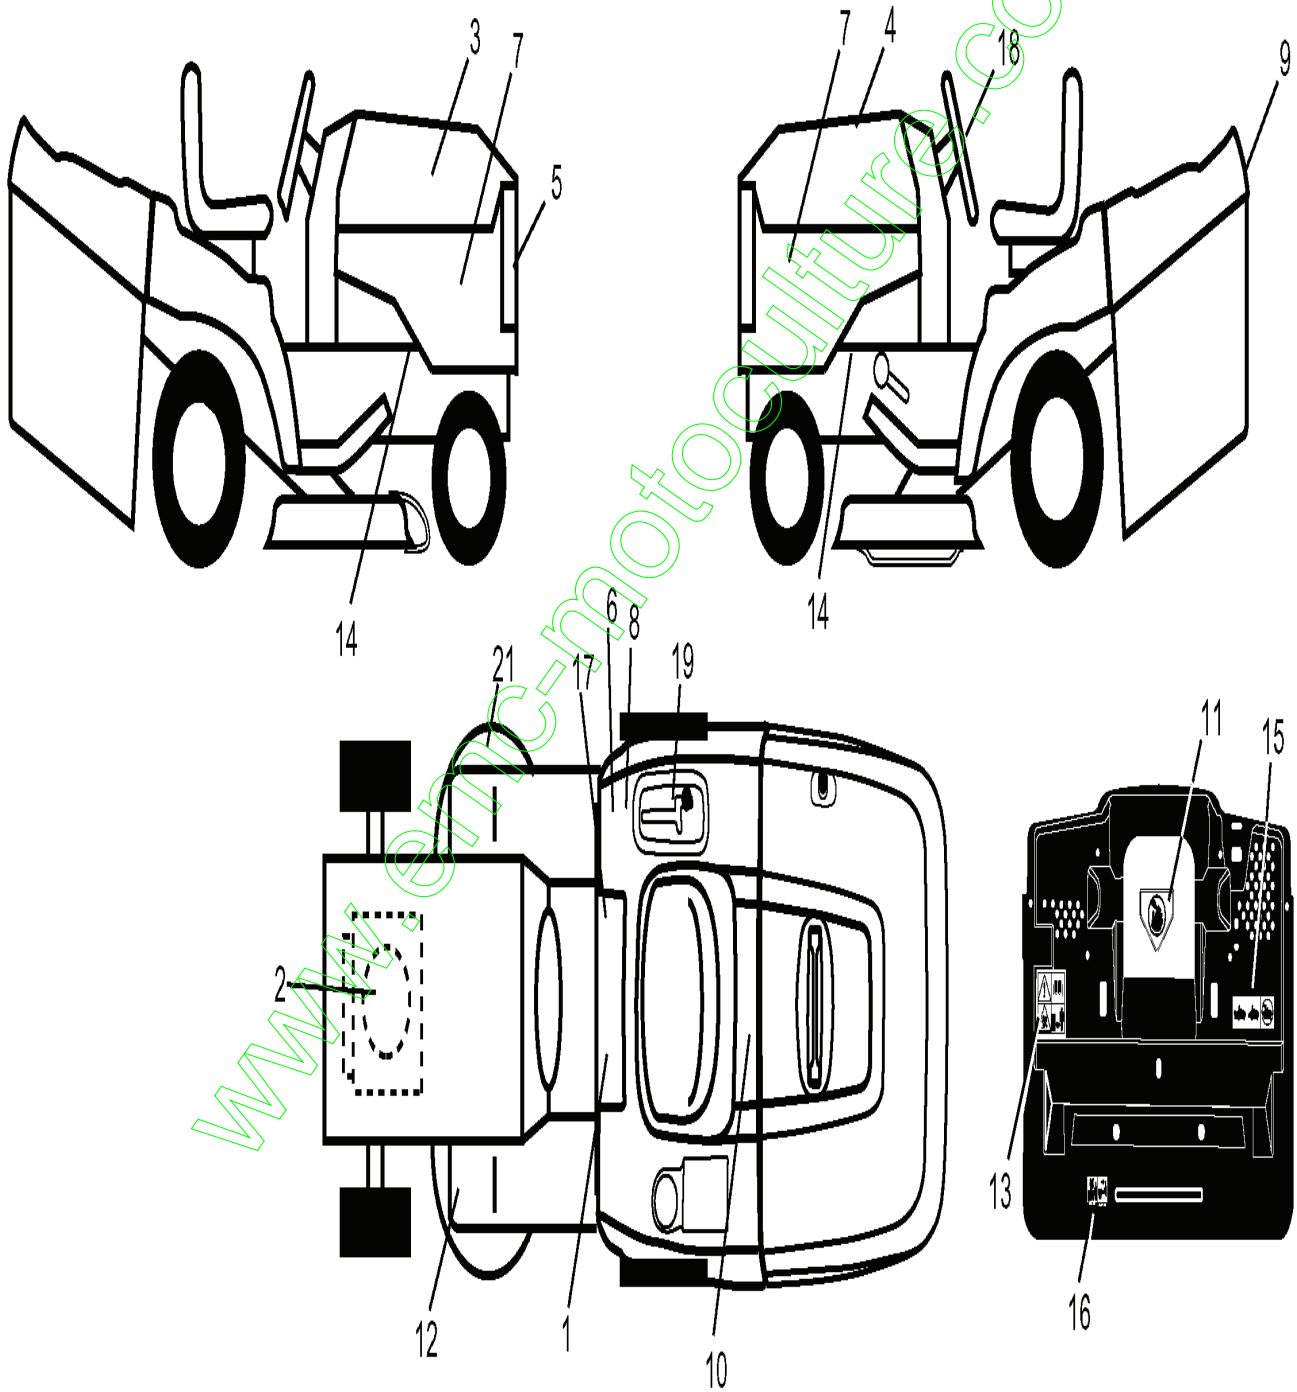

REPAIR PARTS

TRACTOR- -MODEL NO. ICT13 (JICT13TA) PRODUCT NO. 954 13 00-27

DECALS

TRACTORS/RIDE MOWERS

PXM_REF	PXM_PARTNO	DESCRIPTION	PXM_REMARK	QTY.
1	532145498	DECAL	* NOTE: NOT IN STOCK, BUT CAN BE DELIVERED DIRECTLY FROM FACTORY.	1
2	532163856	DECALC MOTEUR 163856	* NOTE: NOT IN STOCK, BUT CAN BE DELIVERED DIRECTLY FROM FACTORY.	1
3	532167113	DECALC CAPOT C.DROITE 167113		1
4	532167114	DECALC CAPOT C.GAUCHE 167114		1
5	532152262	DECAL	* NOTE: NOT IN STOCK, BUT CAN BE DELIVERED DIRECTLY FROM FACTORY.	1
6	532126187	DECAL	* NOTE: NOT IN STOCK, BUT CAN BE DELIVERED DIRECTLY FROM FACTORY.	1
7	532159713	DECAL	* NOTE: NOT IN STOCK, BUT CAN BE DELIVERED DIRECTLY FROM FACTORY.	1
8	532145437	DECAL	* NOTE: NOT IN STOCK, BUT CAN BE DELIVERED DIRECTLY FROM FACTORY.	1
9	532141761	DECAL	* NOTE: NOT IN STOCK, BUT CAN BE DELIVERED DIRECTLY FROM FACTORY.	1
10	532145005	DECAL	* NOTE: NOT IN STOCK, BUT CAN BE DELIVERED DIRECTLY FROM FACTORY.	1
11	532145494	DECAL	* NOTE: NOT IN STOCK, BUT CAN BE DELIVERED DIRECTLY FROM FACTORY.	1
12	532159737	DECAL	* NOTE: NOT IN STOCK, BUT CAN BE DELIVERED DIRECTLY FROM FACTORY.	1
13	532166959	DECAL	* NOTE: NOT IN STOCK, BUT CAN BE DELIVERED DIRECTLY FROM FACTORY.	1
14	532159736	DECAL	* NOTE: NOT IN STOCK, BUT CAN BE DELIVERED DIRECTLY FROM FACTORY.	1
15	532166961	DECAL	* NOTE: NOT IN STOCK, BUT CAN BE DELIVERED DIRECTLY FROM FACTORY.	1
16	532162598	DECAL	* NOTE: NOT IN STOCK, BUT CAN BE DELIVERED DIRECTLY FROM FACTORY.	1
17	532140837	DECAL	* NOTE: NOT IN STOCK, BUT CAN BE DELIVERED DIRECTLY FROM FACTORY.	1
18	532152252	DECAL	* NOTE: NOT IN STOCK, BUT CAN BE DELIVERED DIRECTLY FROM FACTORY.	1
19	532166963	DECAL	* NOTE: NOT IN STOCK, BUT CAN BE DELIVERED DIRECTLY FROM FACTORY.	1
21	532166286	DECAL	* NOTE: NOT IN STOCK, BUT CAN BE DELIVERED DIRECTLY FROM FACTORY.	1
--	532138311	DECAL	* NOTE: NOT IN STOCK, BUT CAN BE DELIVERED DIRECTLY FROM FACTORY.	1
--	532157199	TAPIS	* NOTE: NOT IN STOCK, BUT CAN BE DELIVERED DIRECTLY FROM FACTORY.	1
--	532167055	BED,RT ICT13 A		1
--	532167056	OPERATORS MANUAL		1

www.emscapoculture.com