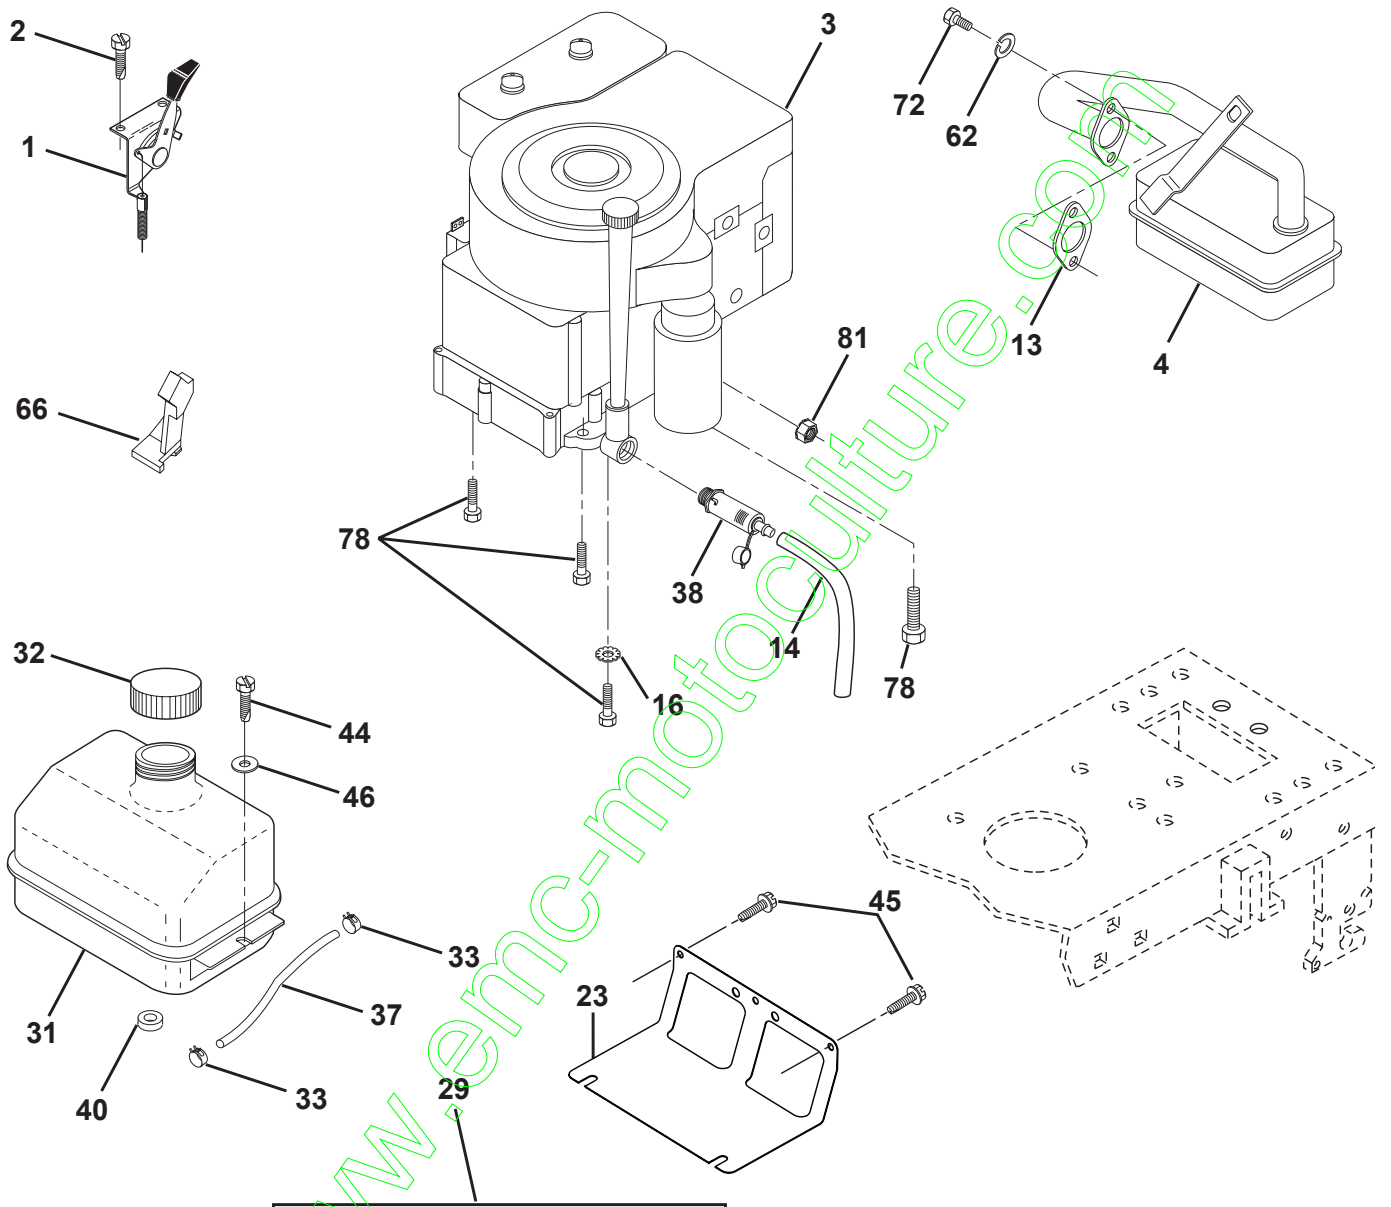

NOTE: All component dimensions given in U.S. inches
1 inch = 25.4 mm

REPAIR PARTS

TRACTOR - MODEL NO. LT12 (JLT12B), PRODUCT NO. 954 13 00-44

STEERING ASSEMBLY

REPAIR PARTS

TRACTOR - MODEL NO. LT12 (JLT12B), PRODUCT NO. 954 13 00-44

STEERING ASSEMBLY

KEY NO.	PART NO.	DESCRIPTION
1	532177182	Wheel Steering
2	532154427	Axle Asm STMP Dropped STL
3	532169840	Spindle Asm LH
4	532169839	Spindle Asm RH
5	532124931	Bearing Race Thrust Harden
6	532121748	Washer 25/32 X 1-5/8 X 16 Ga
7	819272016	Washer 27/32 X 1-1/4 X 16 Ga
8	812000029	Ring Klip #t5304-75
9	532124937	Bearing Col Strg Blk
10	532175121	Link Drag
11	810040600	Washer Lock Hvy Hlcl Spr 3/8
13	532136518	Bearing Axle STLT/GT
15	532145212	Nut Hexflange Lock
17	532177876	Shaft Asm Strg
26	532126847	Bushing Link Drag Blk LR
28	819131416	Washer 13/32 X 7/8 X 16 Ga
29	817060612	Screw 3/8-16x3/4 SMGML
30	876020412	Pin Cotter 1/8 X 3/4 Cad
32	532130465	Rod Tie Wire Form 19 75 Mech
36	532155099	Bushing Strg
37	532152927	Screw
38	532177183	Insert Cap Strg Wh
39	819133812	Washer 13/32 X 2-3/8 X 8 Ga
40	532124701	Lock nut
41	532100711	Adaptor Wheel Strg
42	532169633	Boot Steering Shaft
43	532121749	Washer 25/32 X 1 1/4 X 16 Ga
44	532153720	Extension Steering Shaft LR/LT
46	532121232	Cap Spindle Fr Top Blk
47	532124836	Fitting Grease
51	873800500	Nut Lock Hex w/Ins 5/16-18
54	874780520	Bolt Fin Hex 5/16-18 Unc x 1-1/4
63	874780616	Bolt Fin Hex 3/8-16unc x 1 Gr. 5
65	532160367	Spacer Axle
67	872110618	Bolt RDHD SQNK 3/8-16 x 2-1/4
68	532169827	Axle, Brace
71	532175146	Steering Asm.
82	532169835	Bracket Susp Chassis Front
85	532133835	Fastner Christmas Tree
88	532175118	Bolt Shoulder 7/16-20 Unc
91	532175553	Clip Steering

NOTE: All component dimensions given in U.S. inches.
1 inch = 25.4 mm.

REPAIR PARTS

TRACTOR - MODEL NO. LT12 (JLT12B), PRODUCT NO. 954 13 00-44

ENGINE

OPTIONAL EQUIPMENT
Spark Arrester

REPAIR PARTS

TRACTOR - MODEL NO. LT12 (JLT12B), PRODUCT NO. 954 13 00-44