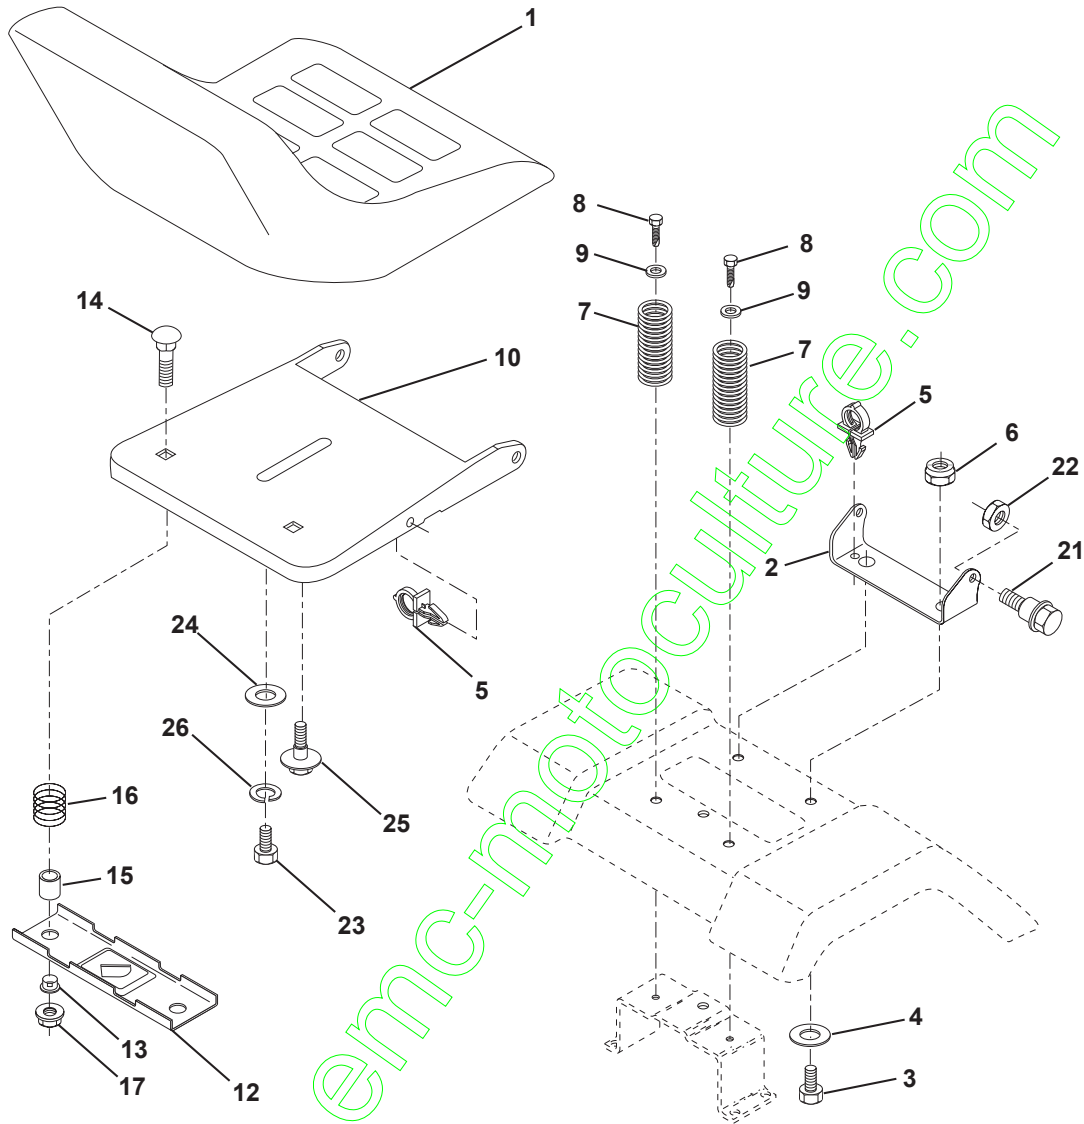

ENGINE

KEY NO.	PART NO.	DESCRIPTION
1	532170865	Control Th/ch LH Flag
2	817720410	Screw Hex Thd Cut 1/4-20x5/8 T
3	-----	Engine B&S Model No. 289707 (Order parts from engine manufacturer)
4	532137348	Muffler
13	532165291	Gasket
14	532148456	Tube Drain Oil Easy
16	811050600	Washer Lock Ext Tooth 3/8
23	532169837	Shield Brn/Dbr Guard
29	532137180	Kit Spark Arrestor (Flat Scrn)
31	532109202	Tank Fuel Front
32	532140527	Cap Asm Fuel W/sym Vented
33	532123487	Clamp Hose Black
37	532137040	Line Fuel 20"
38	532148315	Plug Drain Oil Easy
40	532124028	Bushing Snap Nyl Blk Fuel Line
44	817670412	Screw Hexwsh Thdrol 1/4-20x3/4
45	817000612	Screw 3/8-16 x 3/4
46	819091416	Washer 9/32 X 7/8 X 16 Ga
62	810040500	Washer Lock Hvy Hlcl Spr 5/16
66	532127951	Stop Throttle 3000 RPM
72	871070512	Screw Hexhd Cap 5/16-18 x 3/4
78	817060620	Screw 3/8-16 x 1-1/4 SMGML
81	873510400	Nut Keps Hex 1/4-20

NOTE: All component dimensions given in U.S. inches
1 inch = 25.4 mm

REPAIR PARTS

TRACTOR - MODEL NO. LT12 (JLT12B), PRODUCT NO. 954 13 00-44

SEAT ASSEMBLY

KEY NO.	PART NO.	DESCRIPTION
1	532140116	Seat
2	532140551	Bracket Pivot Seat 8 720
3	871110616	Bolt Fin Hex 3/8-16 Unc x 1
4	819131610	Washer 13/32 X 1 X 10 Ga
5	532145006	Clip Push-In
6	873800600	Nut Hex w/Ins. 3/8-16 Unc
7	532124181	Spring Seat Cprsn 2 250 Blk Zi
8	817000616	Screw 3/8-16 x 1.5 SMGML
9	819131614	Washer 13/32 X 1 X 14 Ga.
10	532174894	Pan Seat
12	532121246	Bracket Mounting Switch
13	532121248	Bushing Snap Blk Nyl 50 Id

KEY NO.	PART NO.	DESCRIPTION
14	872050412	Bolt Rdhd Sqnk 1/4-20x1-1/2
15	532134300	Spacer Split 28x96 Yel Zinc
16	532121250	Spring Cprsn 1.27 Blk Pnt
17	532123976	Nut Lock 1/4 Lge Flg Gr 5 Zinc
21	532171852	Bolt SHLD 5/16-18 Unc-2A
22	873800500	Nut Hex Lock W/Ins 5/16-18
23	871110814	Bolt Hex
24	819171912	Washer 17/32 X 1-3/16 X 12 Ga.
25	532127018	Bolt Shoulder 5/16-18 X 62
26	810040800	Washer Lock Hvy HLCL Spr. 1/2