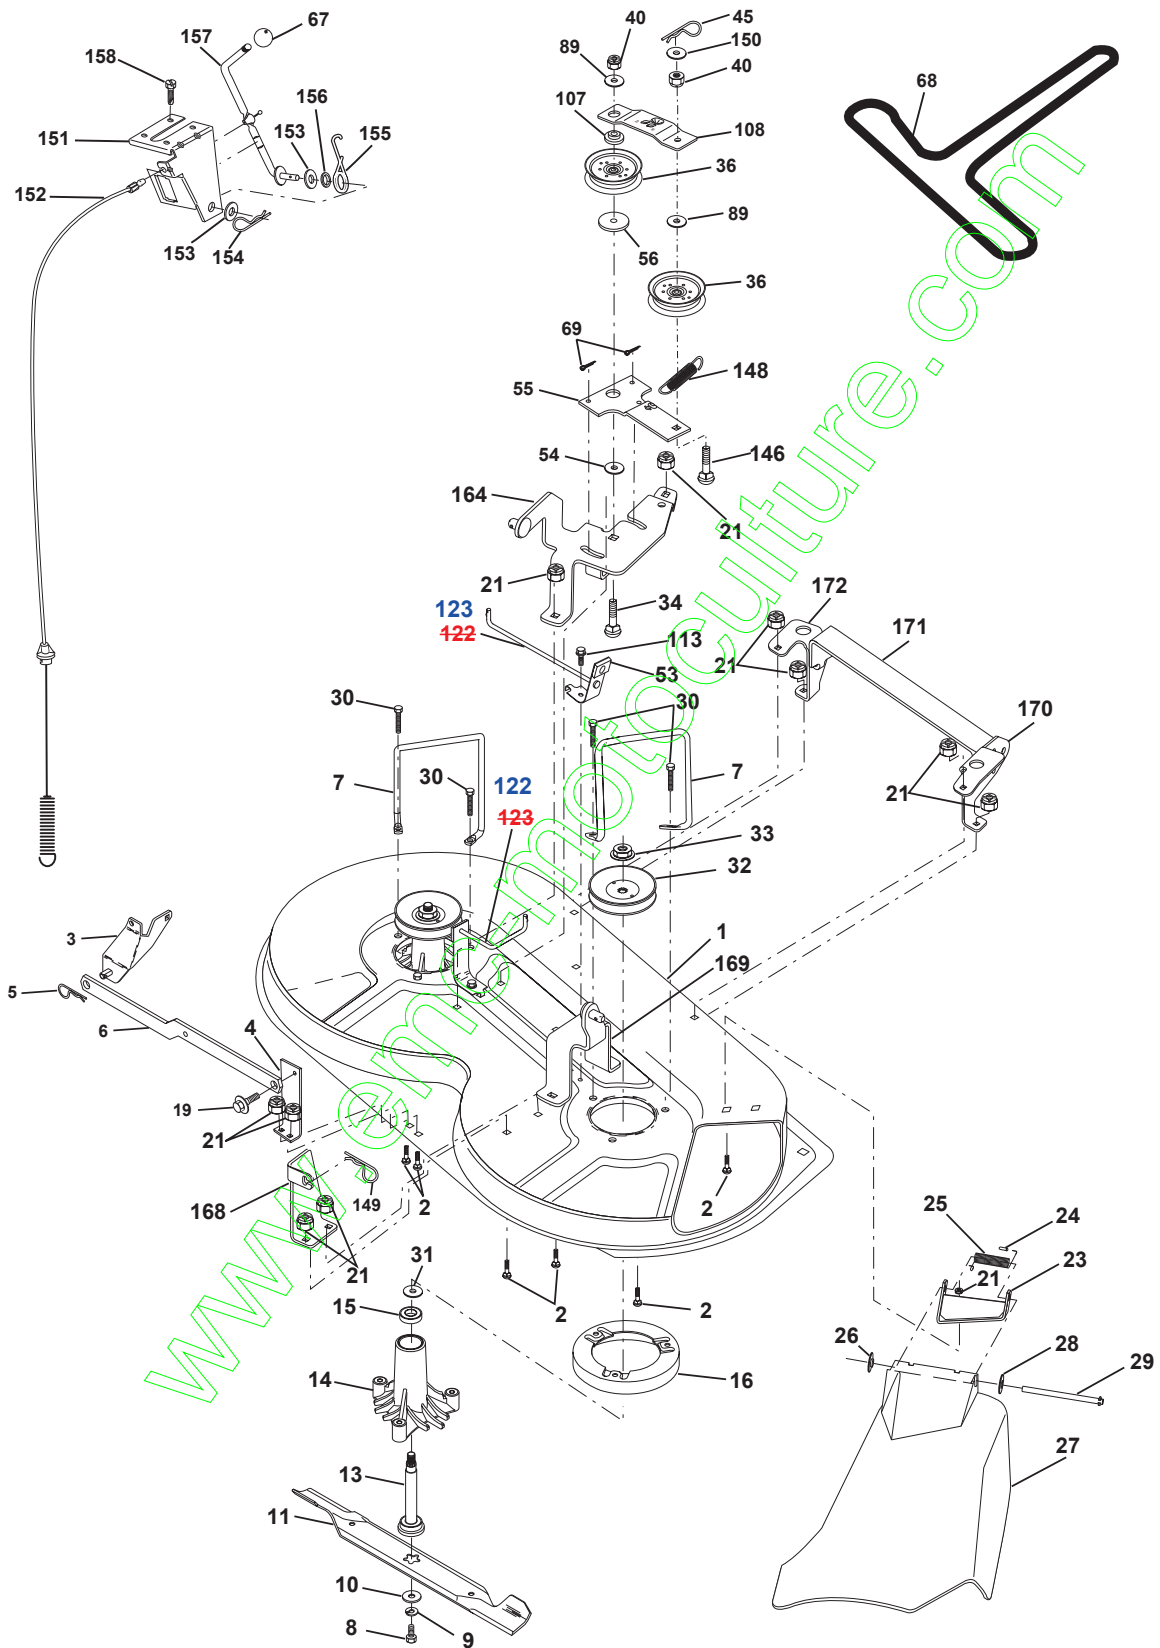

NOTE: All component dimensions given in U.S. inches.
1 inch = 25.4 mm

REPAIR PARTS

TRACTOR - MODEL NO. LT12 (JLT12B), PRODUCT NO. 954 13 00-44

DECALS

KEY NO.	PART NO.	DESCRIPTION	KEY NO.	PART NO.	DESCRIPTION
1	532126187	Decal 100 DBA	12	532159736	Decal Chassis Hot Muffler
2	532152262	Decal Grille	13	532159737	Decal Brake/Clutch Symbol LT
3	532175885	Decal Hood RH	14	532136832	Decal V-Belt Schematic
4	532175886	Decal Hood LH	15	532162598	Decal Drawbar Load Limit
5	532170832	Decal HP Engine	16	532140837	Decal Saddle Brake Parking
6	532145437	Decal Europe Stand CE	20	532145005	Decal Bat Dan/Psn
7	532175884	Decal, Ins. Strg Whl.	--	532171284	Pad Footrest LH STLT
8	532145494	Decal Mower Cutfinger	--	532171285	Pad Footrest RH STLT
9	532141761	Decal Fender Jonsered	--	532138311	Decal Handle Lift Height Adjust
10	532145498	Decal Read Owner's Manual Syms.	--	532176379	Manual Operator's (Euro.)
11	532162927	Decal Hood Insert B&S White	--	532176380	Manual Operator's (Scan.)

WHEELS & TIRES

KEY NO.	PART NO.	DESCRIPTION
1	532059192	Cap Valve Tire
2	532065139	Stem Valve
3	532106222	Tire F Ts 15 X 6 0 - 6 Service
4	532059904	Tube Front (Service Item Only)
5	532138336	Rim Asm 6"front Silver Service
6	532124957	Fitting Grease (Front Wheel Only)
7	532124959	Bearing Flange (Front Wheel Only)
8	532138337	Rim Asm 8"rear Silver Service
9	532124635	Tire R Ts 18x9 5-8 C Service
10	532124926	Tube Rear (Service Item Only)
11	532175039	Cap Axle Blk 1 50 X 1 00
--	532144334	Sealant, Tire (10 oz. Tube)

NOTE: All component dimensions given in U.S. inches
1 inch = 25.4 mm

REPAIR PARTS

TRACTOR - MODEL NO. LT12 (JLT12B), PRODUCT NO. 954 13 00-44

MOWER DECK

REPAIR PARTS

TRACTOR - MODEL NO. LT12 (JLT12B), PRODUCT NO. 954 13 00-44