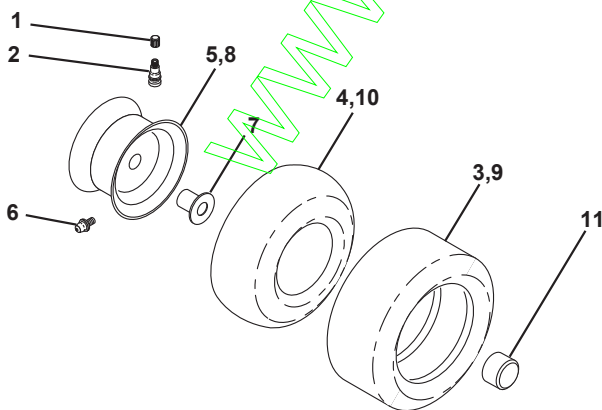

KEY NO.	PART NO.	DESCRIPTION
14	872050412	Bolt Rdhd Sqnk 1/4-20x1-1/2
15	532134300	Spacer Split 28x96 Yel Zinc
16	532121250	Spring Cprsn 1.27 Blk Pnt
17	532123976	Nut Lock 1/4 Lge Flg Gr 5 Zinc
21	532171852	Bolt SHLD 5/16-18 Unc-2A
22	873800500	Nut Hex Lock W/Ins 5/16-18
23	871110814	Bolt Hex
24	819171912	Washer 17/32 X 1-3/16 X 12 Ga.
25	532127018	Bolt Shoulder 5/16-18 X 62
26	810040800	Washer Lock Hvy HLCL Spr. 1/2

NOTE: All component dimensions given in U.S. inches.
1 inch = 25.4 mm

REPAIR PARTS

TRACTOR - MODEL NO. LT12 (JLT12B), PRODUCT NO. 954 13 00-44

DECALS

KEY NO.	PART NO.	DESCRIPTION	KEY NO.	PART NO.	DESCRIPTION
1	532126187	Decal 100 DBA	12	532159736	Decal Chassis Hot Muffler
2	532152262	Decal Grille	13	532159737	Decal Brake/Clutch Symbol LT
3	532175885	Decal Hood RH	14	532136832	Decal V-Belt Schematic
4	532175886	Decal Hood LH	15	532162598	Decal Drawbar Load Limit
5	532170832	Decal HP Engine	16	532140837	Decal Saddle Brake Parking
6	532145437	Decal Europe Stand CE	20	532145005	Decal Bat Dan/Psn
7	532175884	Decal, Ins. Strg Whl.	--	532171284	Pad Footrest LH STLT
8	532145494	Decal Mower Cutfinger	--	532171285	Pad Footrest RH STLT
9	532141761	Decal Fender Jonsered	--	532138311	Decal Handle Lift Height Adjust
10	532145498	Decal Read Owner's Manual Syms.	--	532176379	Manual Operator's (Euro.)
11	532162927	Decal Hood Insert B&S White	--	532176380	Manual Operator's (Scan.)

WHEELS & TIRES

KEY NO.	PART NO.	DESCRIPTION
1	532059192	Cap Valve Tire
2	532065139	Stem Valve
3	532106222	Tire F Ts 15 X 6 0 - 6 Service
4	532059904	Tube Front (Service Item Only)
5	532138336	Rim Asm 6"front Silver Service
6	532124957	Fitting Grease (Front Wheel Only)
7	532124959	Bearing Flange (Front Wheel Only)
8	532138337	Rim Asm 8"rear Silver Service
9	532124635	Tire R Ts 18x9 5-8 C Service
10	532124926	Tube Rear (Service Item Only)
11	532175039	Cap Axle Blk 1 50 X 1 00
--	532144334	Sealant, Tire (10 oz. Tube)