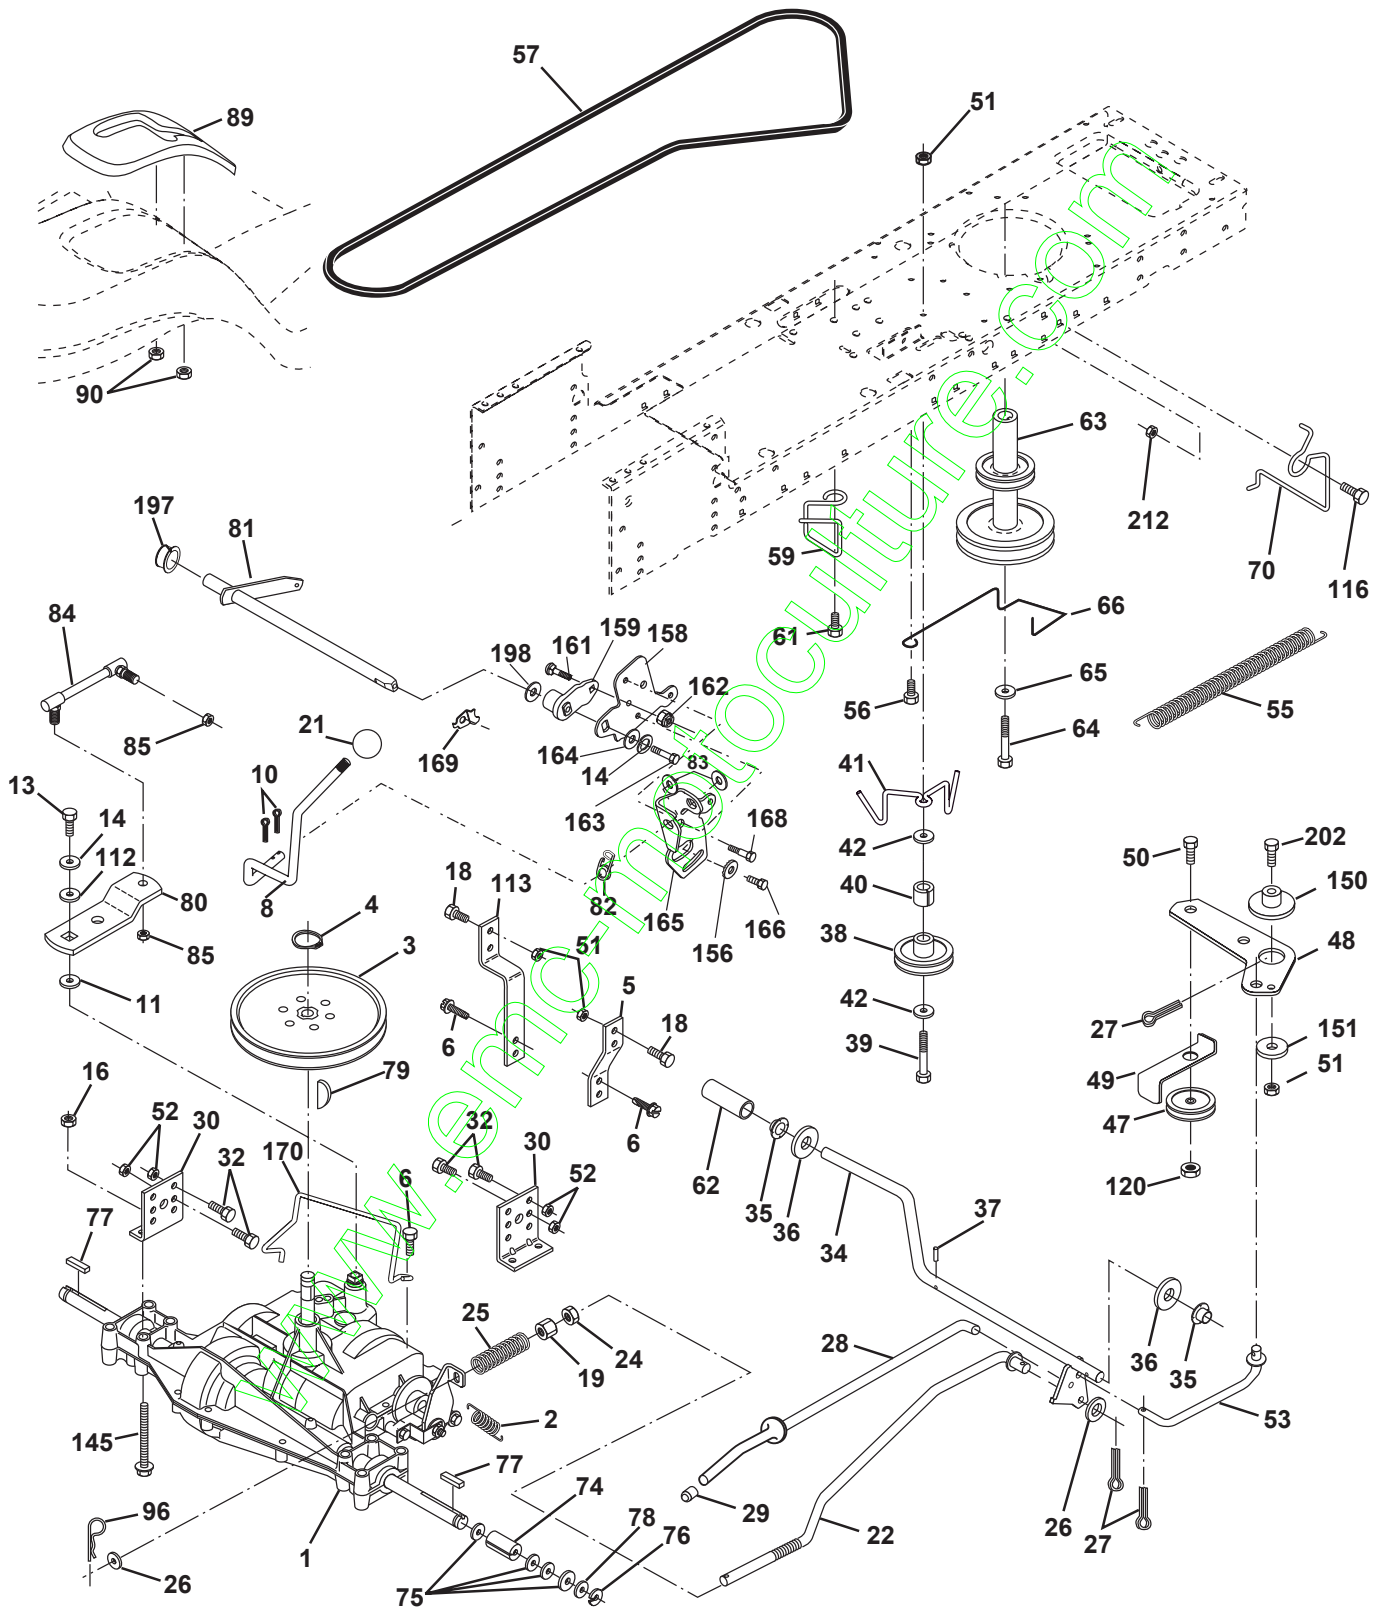

REPAIR PARTS

TRACTOR - MODEL NO. LT12 (JLT12B), PRODUCT NO. 954 13 00-44

DRIVE

REPAIR PARTS

TRACTOR - MODEL NO. LT12 (JLT12B), PRODUCT NO. 954 13 00-44

DRIVE

KEY NO.	PART NO.	DESCRIPTION	KEY NO.	PART NO.	DESCRIPTION
1	-----	Transaxle Peerless 205-544C Order parts from transaxle manufacturer	61	817060612	Screw 3/8-16 x .75
2	532146682	Spring Return Brake T/a Zinc	62	532124872	Cover Pedal Round
3	532123666	Pulley Transaxle 18" tires	63	532175410	Engine Pulley LT/YT
4	812000028	Ring Retainer #5100-62	64	871170764	Bolt Hex
5	532121520	Strap Torque 30 Degrees	65	810040700	Washer Lock Hvy Hlcl Spr 7/16
6	817060512	Screw Thdrol 5/16-18	66	532154778	Keeper Belt Engine Foolproof
8	532165866	Rod Shift Fender Adjust Lt	70	532134683	Guide Belt Mower Drive RH
10	876020416	Pin Cotter 1/8 X 1 Cad	74	532137057	Spacer Axle
11	532105701	Washer Plate Shf 388 Sq Hole	75	532121749	Washer 25/32 X 1 1/4 X 16 Ga
13	874550412	Bolt 1/4-28 Unf Gr 8 W/Patch	76	812000001	E-ring #5133-75
14	810040400	Washer Lock Hvy Helical	77	532123583	Key Square 2 0 X 1845/ 1865
16	873800500	Nut Lock Hex w/Ins 5/16-18	78	532121748	Washer 25/32 X 1-5/8 X 16 Ga
18	874780616	Bolt, Fin Hex 3/8-16 UNC x 1 Gr. 5	79	532125096	Key Woodruff #9 3/16 x 3/4
19	873800600	Nut Lock 3/8-16 Unc	80	532131486	Arm Shift
21	532121274	Knob	81	532165594	Shaft Asm Cross 18"t
22	532130804	Rod Brake Blk Zinc 26 840	82	532165711	Spring Torsion T/a
24	873350600	Nut Hex Jam 3/8-16 Unc	83	819171216	Washer 17/32 X 3/4 X 16 Ga
25	532106888	Spring Rod Brake 2 00 Zinc	84	532166228	Link Transaxle
26	819131316	Washer 13/32 X 13/16 X 16 Ga	85	532150360	Nut Lock Center 1/4 - 28 FNTHD
27	876020412	Pin Cotter 1/8 X 3/4 Cad	89	532176579	Console Shift STLT
28	532175765	Rod Brake Parking LT/YT	90	532124346	Nut Self-thd Wsh-hd 1/4 Zinc
29	532071673	Cap Brake Parking Black	96	532124788	Retainer Spring 1"
30	532174973	Bracket Mtg Transaxle	112	819091210	Washer 9/32 x 3/4 x 10 Ga.
31	532127275	Keeper Belt LH	113	532127285	Strap Torque LT
32	874760512	Bolt Hex Hd 5/16-18unc X 3/4	116	872110608	Bolt Rdhd Sq Neck 3/8-16 x 1.0
34	532175578	Shaft Asm Pedal Foot	120	873900600	Nut Lock Flg. 3/8-16 Unc
35	532120183	Bearing Nylon Blk 629 Id	145	874490540	Bolt Hex 5/16-18 Gr. 5
36	819211616	Washer 21/32 X 1 X 16 Ga	150	532175456	Spacer
37	532124963	Pin Roll 3/16 X 1"	151	819133210	Washer 13/32 x 2 x 10 Ga.
38	532165936	Pulley Idler Flat	156	532166002	Washer Srrted 5/16ID x 1.125
39	874760648	Bolt Fin Hex 3/8-16 Unc x 3	158	532165589	Bracket Shift Mount
40	532175461	Spacer Split	159	532165494	Hub Tapered Flange Shift Lt
41	532175556	Keeper Belt Idler Flat	161	872140406	Bolt Rdhd Sqnk 1/4-20 x 3/4 Gr 5
42	819131312	Washer 13/32 X 13/16 X 12 Ga	162	873680400	Nut Crownlock 1/4-20 Unc
47	532127783	Pulley Idler V Groove Plastic	163	874780416	Bolt Hex Fin 1/4-20 Unc x 1 Gr 5
48	532154407	Bellcrank Clutch Grnd Driv	164	819091010	Washer 5/8 x .281 x 10 Ga
49	532123205	Retainer Belt Style Spring	165	532165623	Bracket Pivot Lever
50	874760624	Bolt Hex Hd 3/8-16unc X 1-1/2	166	532166880	Screw 5/16-18 x 5/8
51	873680600	Nut Crownlock 3/8-16 Unc	168	532165492	Bolt Shoulder 5/16-18 x .561
52	873680500	Nut Crownlock 5/16-18 Unc	169	532165580	Plate Fastening Lt
53	532105710	Link Clutch	170	532173898	Keeper, Belt T/A D/P
55	532105709	Spring Return Clutch 6 75	197	532169613	Nyliner Snap-In
56	817060616	Screw 3/8-16 X 1.0	198	532169593	Washer Nyl 7/8 ID x 105"
57	532130801	V-Belt Ground Drive 95 25	202	872110614	Bolt Carr. SH 3/8-16 x 1-3/4 Gr. 5
58	532127274	Keeper Belt RH	212	532145212	Nut, Hex Flange Lock
59	532169691	Keeper Belt Span Ctr			

NOTE: All component dimensions given in U.S. inches
1 inch = 25.4 mm