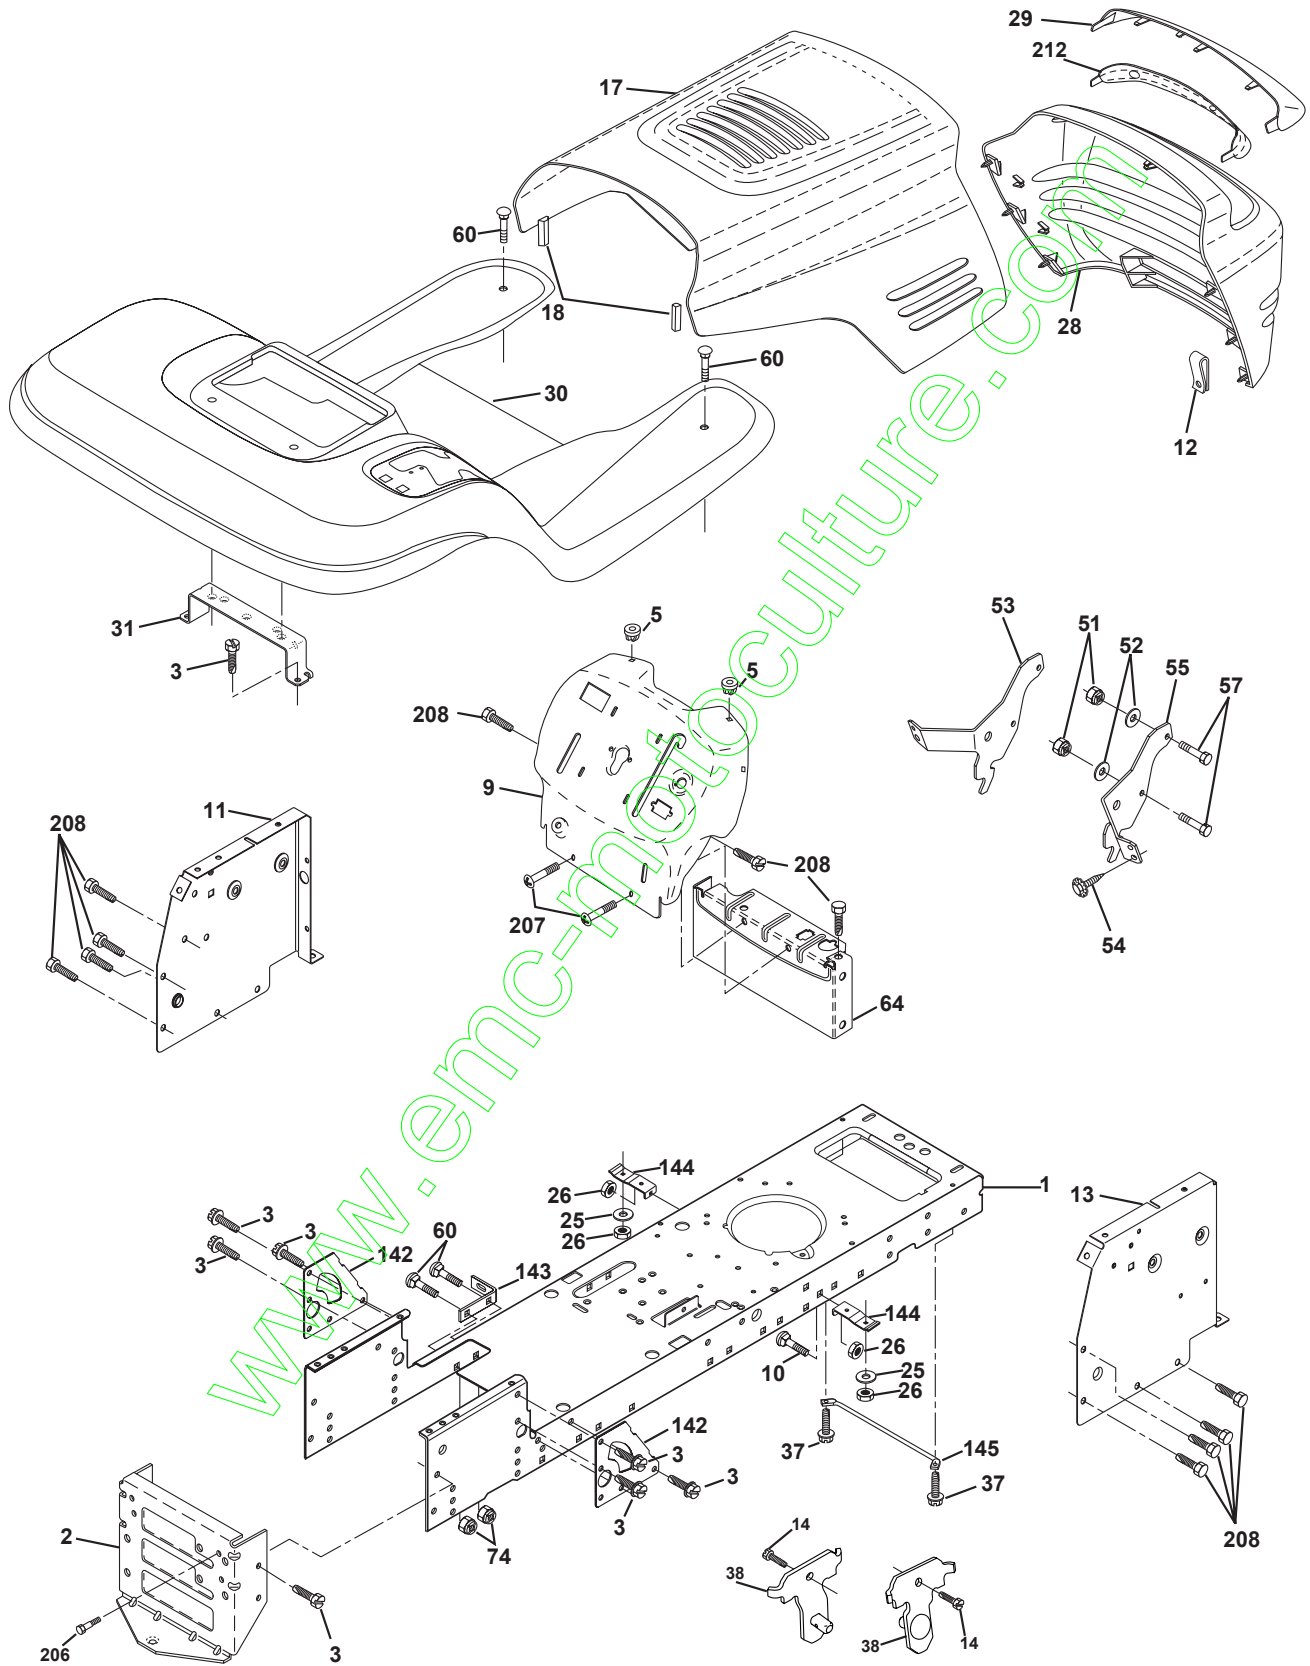

TRACTOR - MODEL NO. LT12 (JLT12B), PRODUCT NO. 954 13 00-44

ELECTRICAL

KEY NO.	PART NO.	DESCRIPTION
1	532144925	Battery 12 Volt 25 AMP
2	874760412	Bolt Hex Hd 1/4-20unc X 3/4
8	532156417	Case Battery Mech Hinge
16	532153664	Switch Interlock Push-In
21	532166182	Harness Asm Light W/4152j
22	532004152	Bulb Light #1156
24	532124780	Cable Battery 6 Ga 11" red
25	532146147	Cable Battery 6 Ga 44" red w/16 wire
26	532175158	Fuse 20 AMP
27	873510400	Nut Keps Hex 1/4-20 Unc
28	532124773	Cable Ground 6 Ga 12" black
29	532121305	Switch Plunger Nc Gray
30	532175566	Switch Ign
33	532140401	Key Ign
40	532170217	Harness Ign.
41	871110408	Bolt Blk Fin Hex 1/4 - 20 x 1/2
42	532131563	Cover Terminal Red
43	532175141	Solenoid
48	532140844	Adapter Ammeter
52	532141940	Protection Wire Loop

NOTE: All component dimensions given in U.S. inches.
1 inch = 25.4 mm.

www.emc-motorsupply.com

REPAIR PARTS

TRACTOR - MODEL NO. LT12 (JLT12B), PRODUCT NO. 954 13 00-44

CHASSIS AND ENCLOSURES

REPAIR PARTS

TRACTOR - MODEL NO. LT12 (JLT12B), PRODUCT NO. 954 13 00-44
CHASSIS AND ENCLOSURES