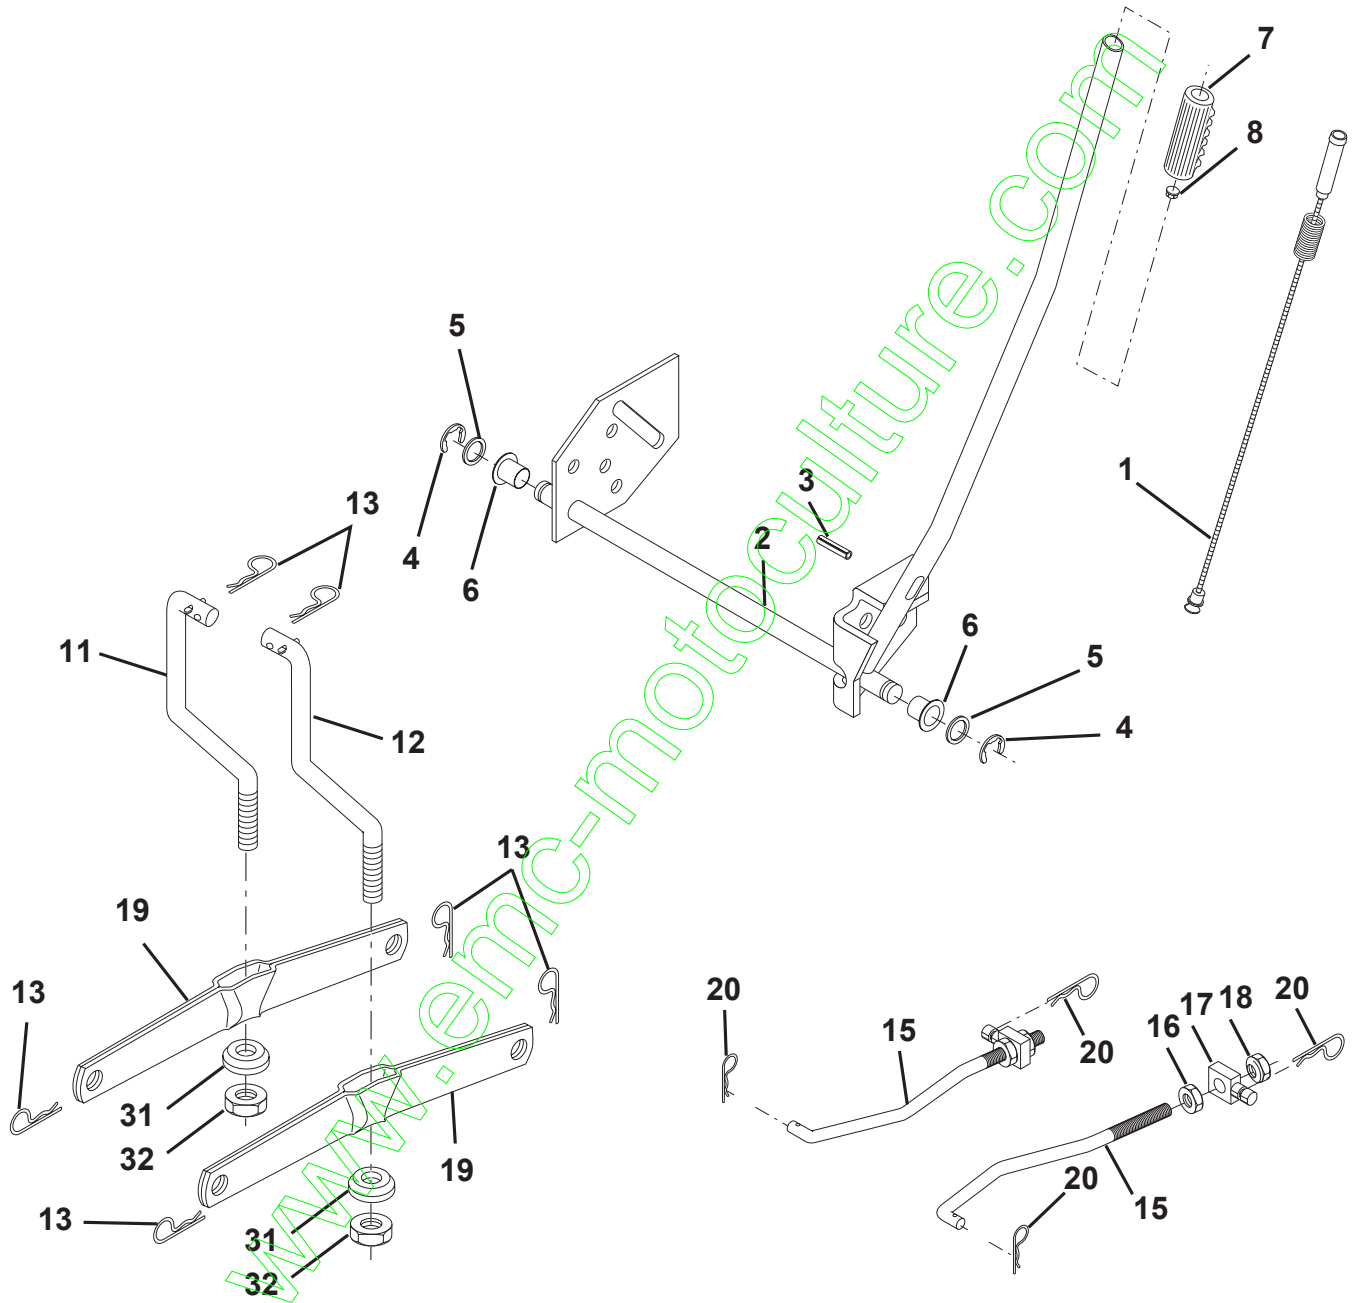

NOTE: All component dimensions given in U.S. inches
1 inch = 25.4 mm

REPAIR PARTS

TRACTOR - MODEL NO. LT12 (JLT12B), PRODUCT NO. 954 13 00-44

MOWER LIFT

REPAIR PARTS

TRACTOR - MODEL NO. LT12 (JLT12B), PRODUCT NO. 954 13 00-44