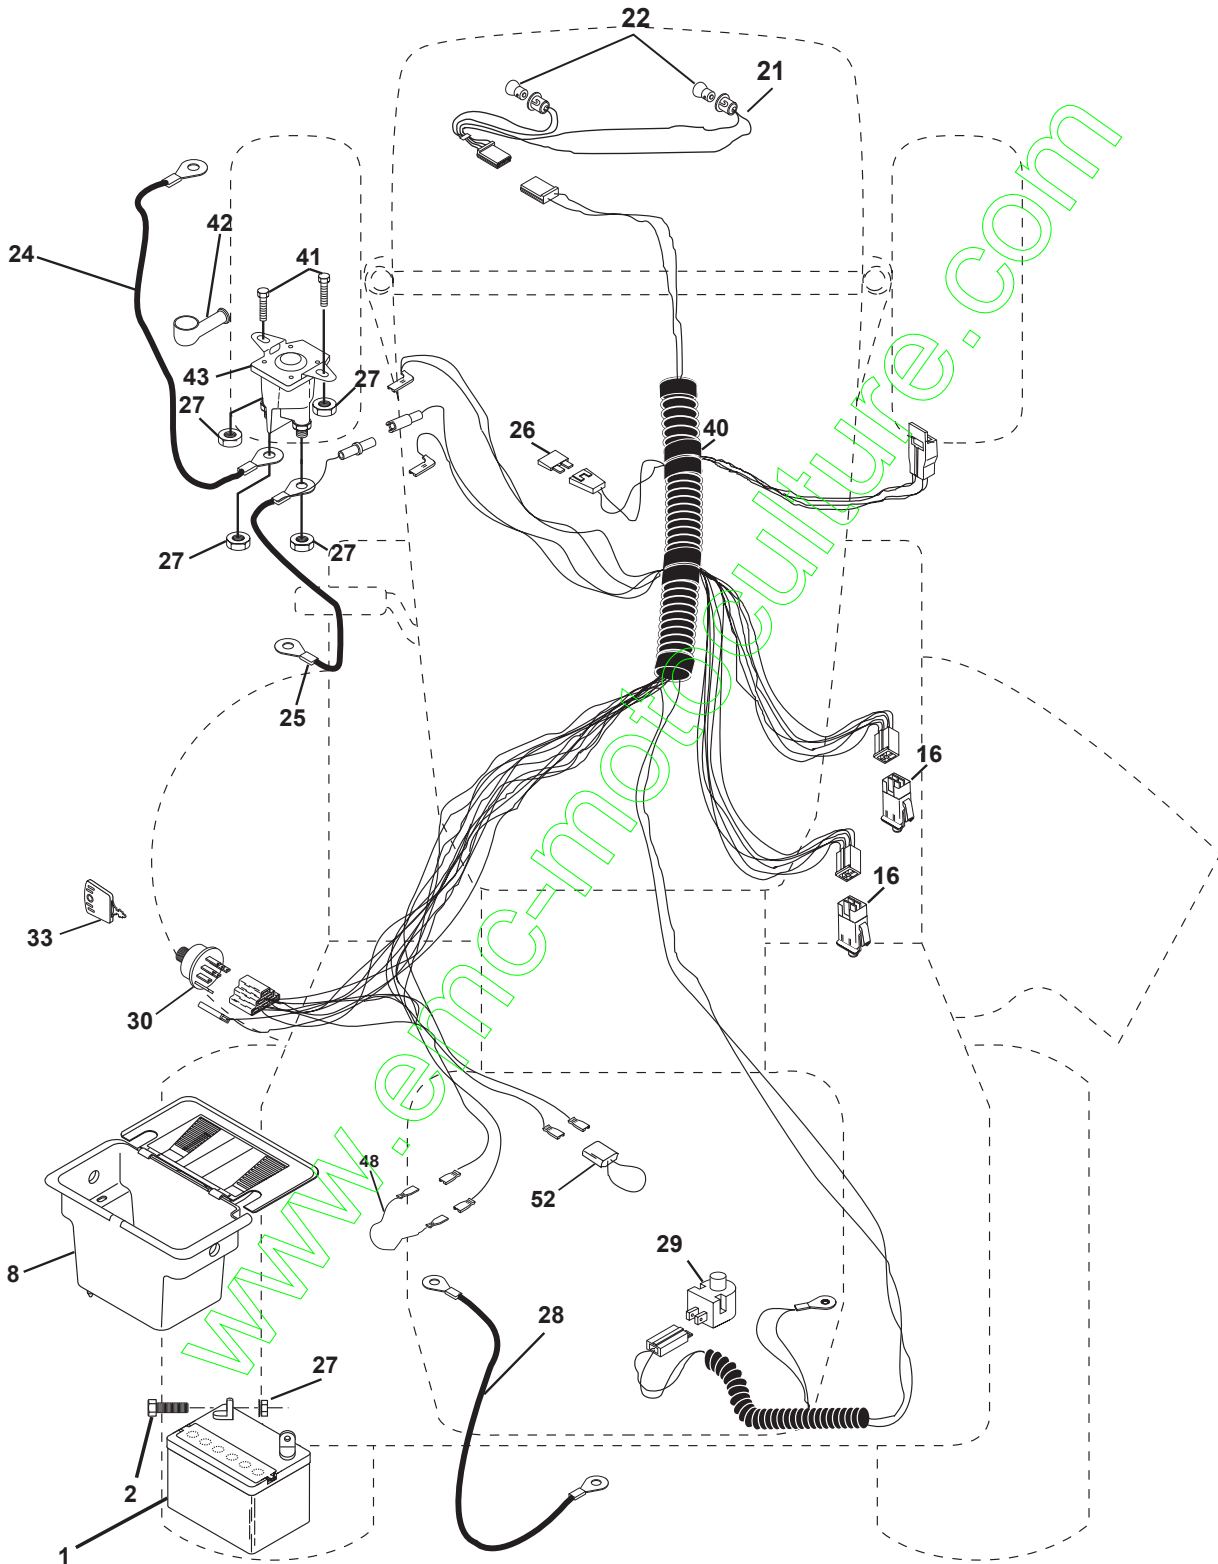

REPAIR PARTS

TRACTOR - MODEL NO. LT12 (JLT12B), PRODUCT NO. 954 13 00-44

ELECTRICAL

REPAIR PARTS

TRACTOR - MODEL NO. LT12 (JLT12B), PRODUCT NO. 954 13 00-44

ELECTRICAL

KEY NO.	PART NO.	DESCRIPTION
1	532144925	Battery 12 Volt 25 AMP
2	874760412	Bolt Hex Hd 1/4-20unc X 3/4
8	532156417	Case Battery Mech Hinge
16	532153664	Switch Interlock Push-In
21	532166182	Harness Asm Light W/4152j
22	532004152	Bulb Light #1156
24	532124780	Cable Battery 6 Ga 11" red
25	532146147	Cable Battery 6 Ga 44" red w/16 wire
26	532175158	Fuse 20 AMP
27	873510400	Nut Keps Hex 1/4-20 Unc
28	532124773	Cable Ground 6 Ga 12" black
29	532121305	Switch Plunger Nc Gray
30	532175566	Switch Ign
33	532140401	Key Ign
40	532170217	Harness Ign.
41	871110408	Bolt Blk Fin Hex 1/4 - 20 x 1/2
42	532131563	Cover Terminal Red
43	532175141	Solenoid
48	532140844	Adapter Ammeter
52	532141940	Protection Wire Loop

NOTE: All component dimensions given in U.S. inches.
1 inch = 25.4 mm.

www.emc-motorsupply.com