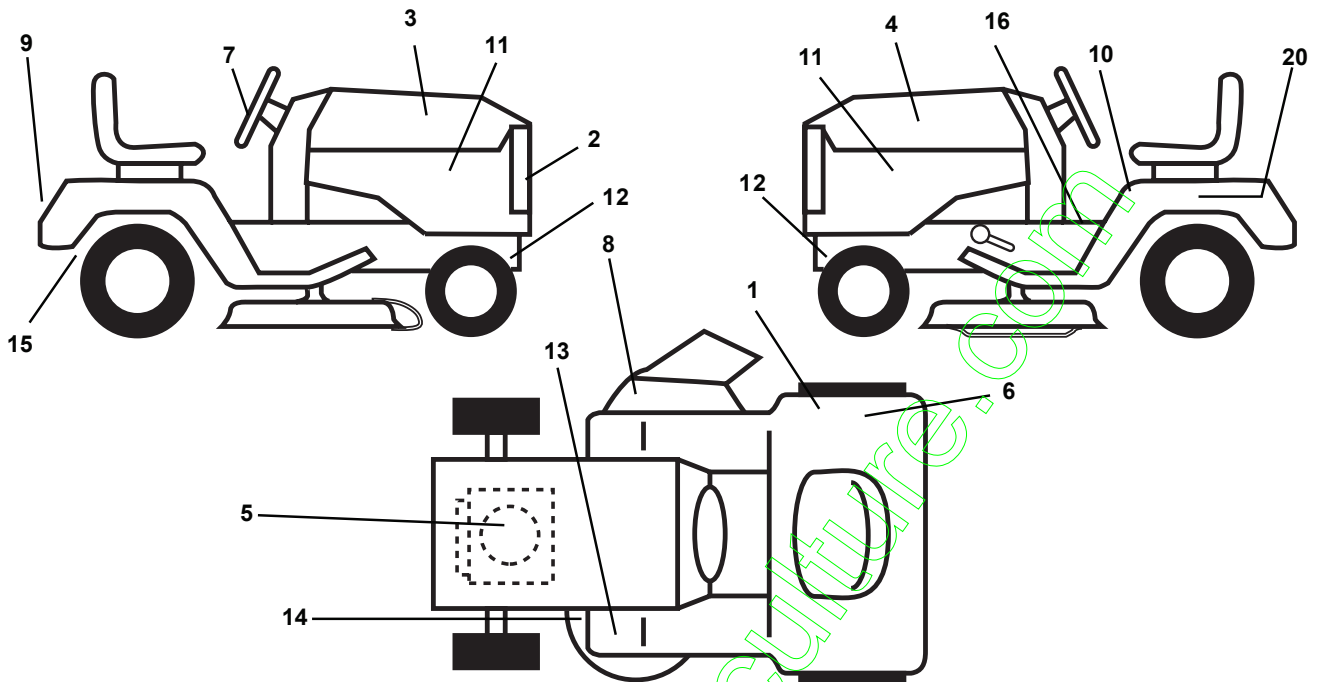

REPAIR PARTS

TRACTOR - MODEL NO. LT12 (JLT12B), PRODUCT NO. 954 13 00-44

DECALS

KEY NO.	PART NO.	DESCRIPTION	KEY NO.	PART NO.	DESCRIPTION
1	532126187	Decal 100 DBA	12	532159736	Decal Chassis Hot Muffler
2	532152262	Decal Grille	13	532159737	Decal Brake/Clutch Symbol LT
3	532175885	Decal Hood RH	14	532136832	Decal V-Belt Schematic
4	532175886	Decal Hood LH	15	532162598	Decal Drawbar Load Limit
5	532170832	Decal HP Engine	16	532140837	Decal Saddle Brake Parking
6	532145437	Decal Europe Stand CE	20	532145005	Decal Bat Dan/Psn
7	532175884	Decal, Ins. Strg Whl.	--	532171284	Pad Footrest LH STLT
8	532145494	Decal Mower Cutfinger	--	532171285	Pad Footrest RH STLT
9	532141761	Decal Fender Jonsered	--	532138311	Decal Handle Lift Height Adjust
10	532145498	Decal Read Owner's Manual Syms.	--	532176379	Manual Operator's (Euro.)
11	532162927	Decal Hood Insert B&S White	--	532176380	Manual Operator's (Scan.)