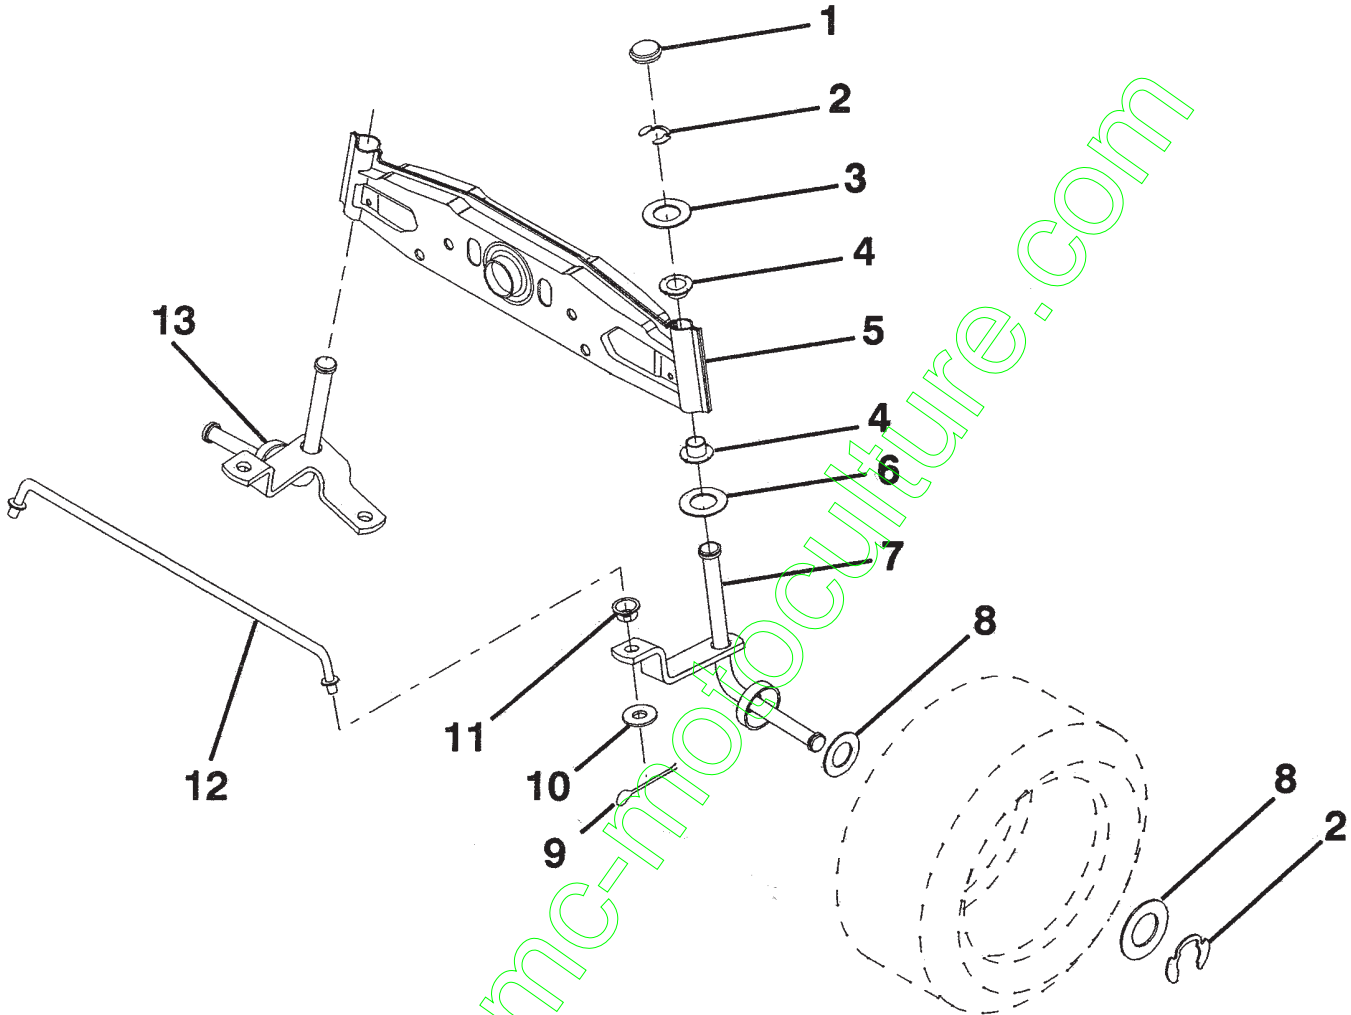

REPAIR PARTS

12.5 HP 38" LAWN TRACTOR-MODEL NO. LT120 (HA125R38B), PRODUCT NO. 954 00 04-92

FRONT AXLE

KEY NO.	PART NO.	DESCRIPTION
1	532121232	Cap, Spindle
2	812000029	Ring, Clip
3	532121748	Washer 25/32 x 1-5/8 x 16 Gauge
4	532121922	Nyliner
5	532121914	Axle, Front
6	532124931	Bearing, Thrust
7	532121919	Spindle Assembly, R.H.
8	532121749	Washer 25/32 x 1-1/4 x 16 Gauge

KEY NO.	PART NO.	DESCRIPTION
9	876020412	Pin, Cotter 1/8 x 3/4
10	819131316	Washer 13/32 x 13/16 x 16 Gauge
11	532126847	Bushing
12	532121924	Tie Rod
13	532121916	Spindle Assembly, L.H.

NOTE: All component dimensions given in U.S. inches
1 inch = 25.4 mm

HARDWARE SHOWN LARGER FOR EASIER IDENTIFICATION