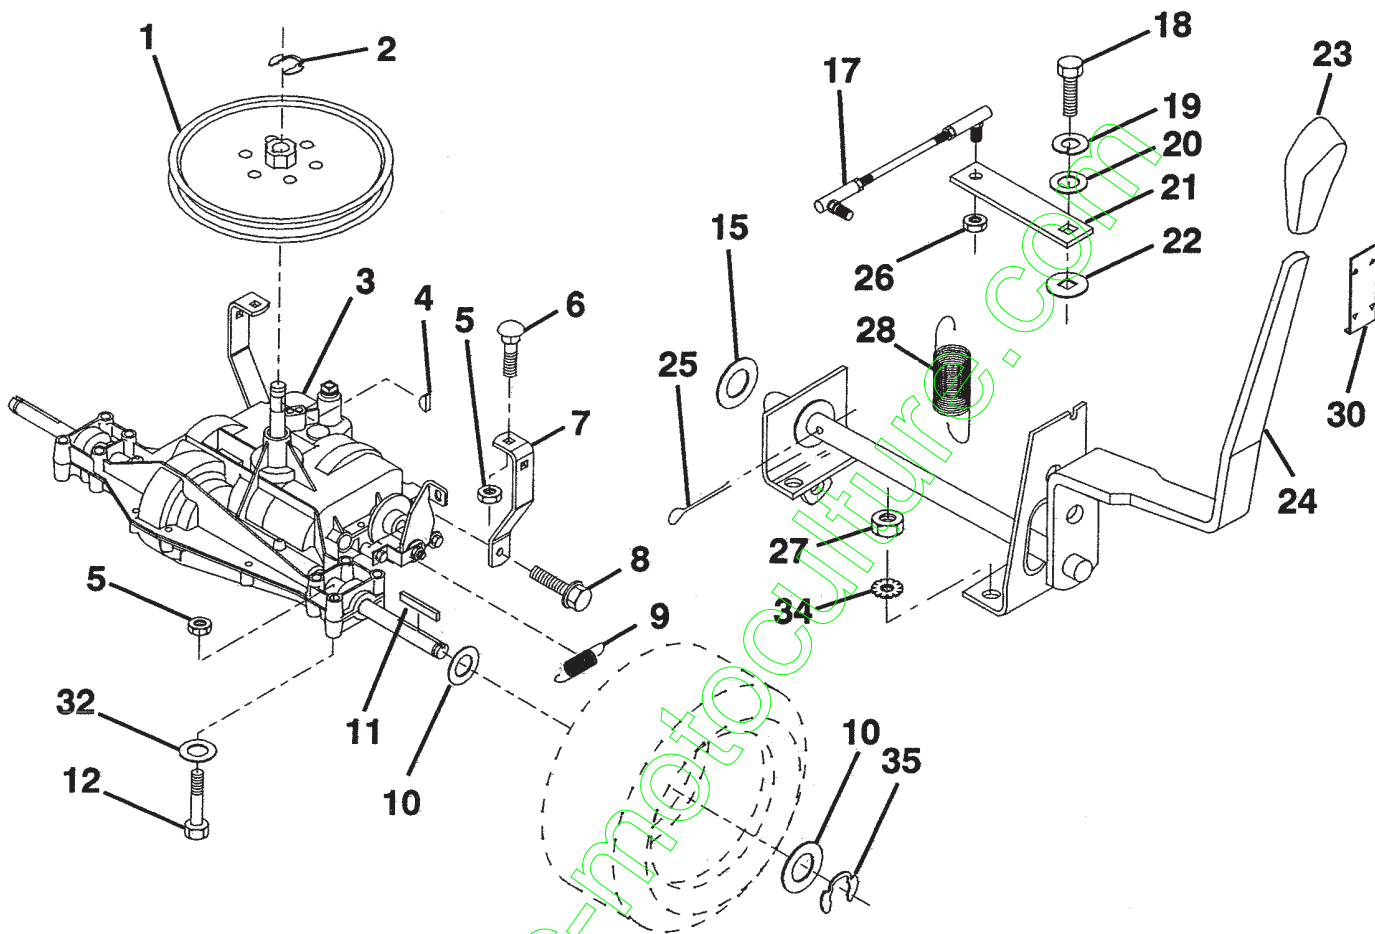

REPAIR PARTS

12.5 HP 38" LAWN TRACTOR-MODEL NO. LT120 (HA125R38B), PRODUCT NO. 954 00 04-92
TRANSAXLE

KEY NO.	PART NO.	DESCRIPTION	KEY NO.	PART NO.	DESCRIPTION
1	532123385	Pulley	19	810040400	Washer, Lock 1/4
2	812000028	Ring, Retainer	20	819091210	Washer 9/32 x 3/4 x 10 Gauge
3	532127054	Transaxle, Peerless, 6 Speed, Model Number 930-028	21	532126292	Arm, Shift
4	532125096	Key, Woodruff #9	22	532105701	Washer, Shift Plate
5	873680500	Nut, Crownlock 5/16-18	23	532122011	Knob, Golfclub
6	872140506	Bolt, Carriage 5/16-18 UNC x 3/4	24	532128202	Handle Assembly, Shift
7	532123378	Strap, Torque	25	876020416	Pin, Cotter 1/8 x 1
8	817490512	Screw 5/16-18 x 3/4	26	873810500	Locknut 5/16-24 UNF
9	532110422	Spring, Brake	27	873510500	Nut, Hex, Keps 5/16-18
10	532121749	Washer 25/32 x 1-1/4 x 16 Gauge	28	532128085	Extension, Spring
11	532123583	Key, Square	30	532123692	Retainer Knob
12	874760540	Bolt, Hex, Fin. 5/16-18 x 2-1/2	32	819111116	Washer 11/32 x 11/16 x 16 Gauge
15	819171616	Washer 17/32 x 1 x 16 Gauge	34	811050500	Washer, External Tooth 5/16
17	532126293	Link, Shift	35	812000001	E-Ring
18	871040412	Bolt, Hex, Fin. 1/4-28 UNF x 3/4 Grade 8			

NOTE: All component dimensions given in U.S. inches
1 inch = 25.4 mm

HARDWARE SHOWN LARGER FOR EASIER IDENTIFICATION