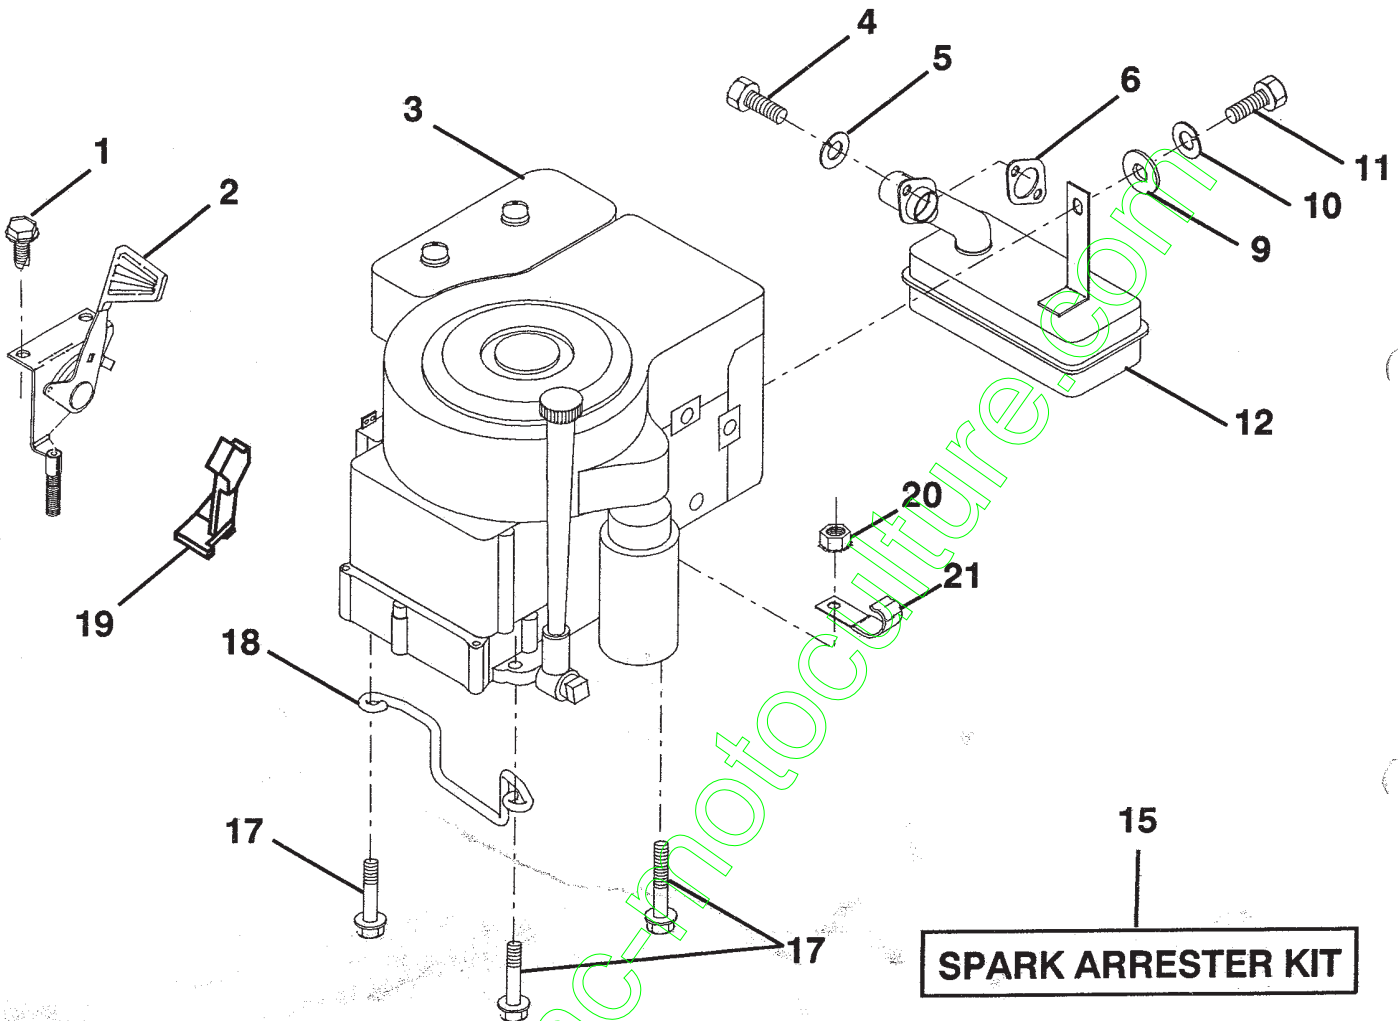

REPAIR PARTS

12.5 HP 38" LAWN TRACTOR-MODEL NO. LT120 (HA125R38B), PRODUCT NO. 954 00 04-92
ENGINE

KEY NO.	PART NO.	DESCRIPTION
1	817060408	Screw, Hex Head, Thread Cutting 1/4-20 x 1/2
2	532133025	Control, Throttle
3	---	Engine, Briggs & Stratton, 12.5 HP, Model #286707, Type #0441-01
4	871070512	Screw, Hex Cap Hd. 5/16-18 x 3/4
5	810040500	Washer, Lock, Heavy Helical Spring 5/16
6	532125593	Gasket, Exhaust
9	819101216	Washer 5/16 x 3/4 x 16 Gauge
10	810040400	Washer, Lock, Heavy Helical Spring 1/4

KEY NO.	PART NO.	DESCRIPTION
11	874760412	Bolt, Hex, Fin. 1/4-20 UNC x 3/4
12	532137437	Muffler
15	532137180	Arrester, Spark (Optional Equipment)
17	817490624	Screw, Hex Washer Head, Thd., Roll. 3/8-16 x 1-1/2
18	532126636	Keeper, Ground Drive Belt
19	532127951	Stop, Throttle
20	873510600	Nut, Hex, Keps 3/8-16
21	532124996	Clip, Fuel Line

NOTE: All component dimensions given in U.S. inches
1 inch = 25.4 mm

HARDWARE SHOWN LARGER FOR EASIER IDENTIFICATION