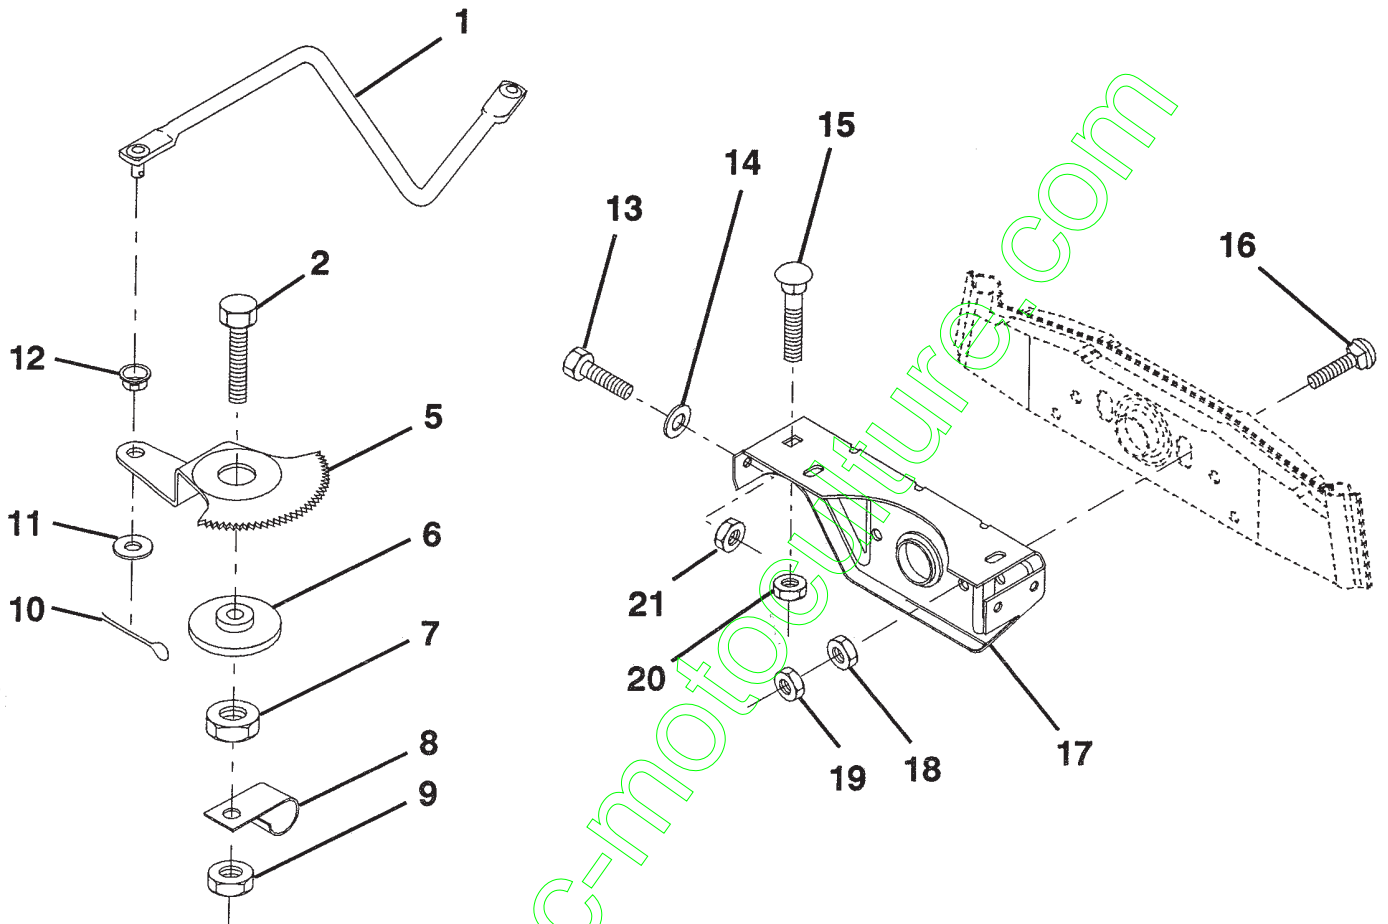

REPAIR PARTS

12.5 HP 38" LAWN TRACTOR-MODEL NO. LT120 (HA125R38B), PRODUCT NO. 954 00 04-92
SECTOR GEAR / AXLE SUPPORT

KEY NO.	PART NO.	DESCRIPTION
1	532132566	Link, Drag
2	874780828	Bolt, Hex, Fin. 1/2-13 x 1-3/4
5	532121926	Gear, Sector
6	532121927	Bushing
7	873030800	Nut, Heavy Hex, Top Lock 1/2-13 UNC
8	532126472	Clip, Insulated
9	873680800	Nut, Crownlock 3/8-16
10	876020412	Pin, Cotter 1/8 x 3/4
11	819131316	Washer 13/32 x 13/16 x 16 Gauge
12	532126847	Bushing

KEY NO.	PART NO.	DESCRIPTION
13	874760516	Bolt, Hex Head 5/16-18 UNC x 1
14	819111416	Washer 11/32 x 7/8 x 16 Gauge
15	872110606	Bolt, Carriage 3/8-16 UNC x 3/4
16	872140622	Bolt, Carriage
17	532121912	Support, Front Axle
18	873220600	Nut, Hex, Fin. 3/8-16 UNC
19	873930600	Nut, Hex, Centerlock 3/8-16 UNC
20	873680600	Nut, Hex, Crownlock 3/8-16 UNC
21	873680500	Nut, Hex, Crownlock 5/16-18

NOTE: All component dimensions given in U.S. inches
1 inch = 25.4 mm

HARDWARE SHOWN LARGER FOR EASIER IDENTIFICATION