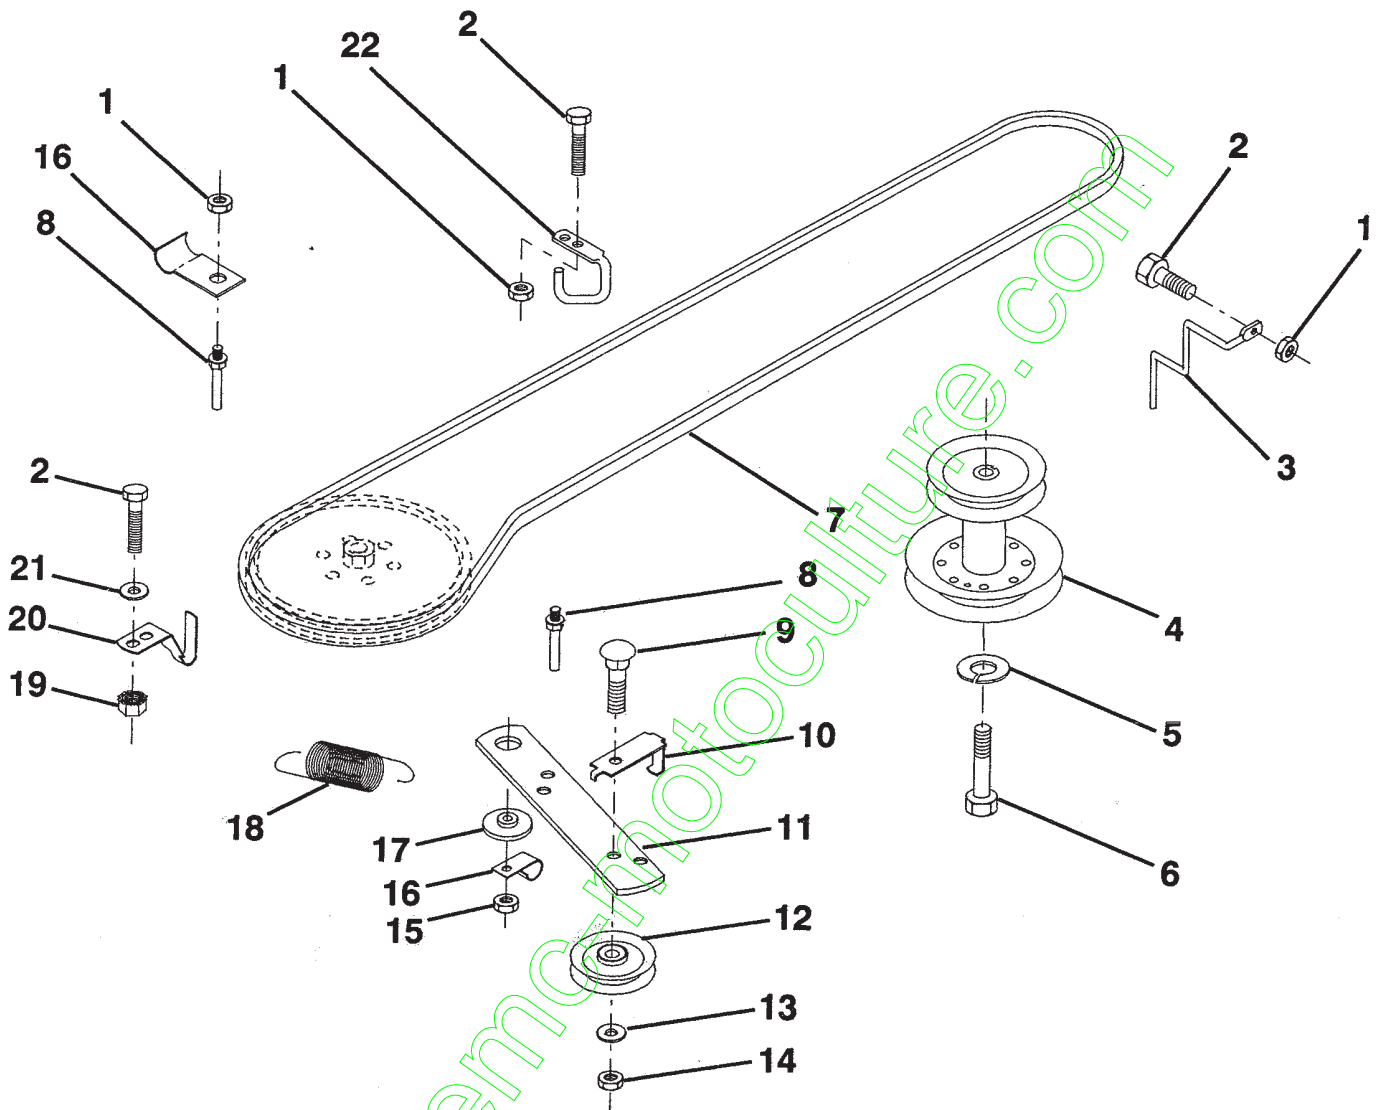

REPAIR PARTS

12.5 HP 38" LAWN TRACTOR-MODEL NO. LT120 (HA125R38B), PRODUCT NO. 954 00 04-92
GROUND DRIVE

KEY NO.	PART NO.	DESCRIPTION
1	873680500	Nut, Crownlock 5/16-18
2	874760512	Bolt, Hex Head 5/16-18 UNC x 3/4
3	532132946	Keeper, Mower Drive, R.H.
4	532135036	Pulley, Engine
5	810040700	Washer, Lock 7/16
6	871130748	Bolt, Hex Hd. 7/16-20 UNF Grade 8
7	532126520	Traction, V-Belt Drive
8	532123405	Keeper, T/A, Ground Drive Belt
9	872140612	Bolt, Carriage 3/8-16 UNC x 1-1/2
10	532123396	Keeper, Ground Drive Belt Idler
11	532123395	Arm, Ground Drive Clutch
12	532004859	Idler, Flat

KEY NO.	PART NO.	DESCRIPTION
13	819131316	Washer 13/32 x 13/16 x 16 Gauge
14	873930600	Nut, Hex, Centerlock 3/8-16 UNC
15	873680600	Nut, Hex, Crownlock 3/8-16 UNC
16	532126471	Clip, Insulated
17	532122052	Spacer, Retainer
18	532131459	Spring, Extension
19	873510500	Nut, Hex, Keps 5/16-18 UNC
20	532123891	Keeper, T/A, Ground Drive Belt
21	819111016	Washer 11/32 x 5/8 x 16 Gauge
22	532123404	Keeper, Frame Ground Drive Belt

NOTE: All component dimensions given in U.S. inches
1 inch = 25.4 mm

HARDWARE SHOWN LARGER FOR EASIER IDENTIFICATION