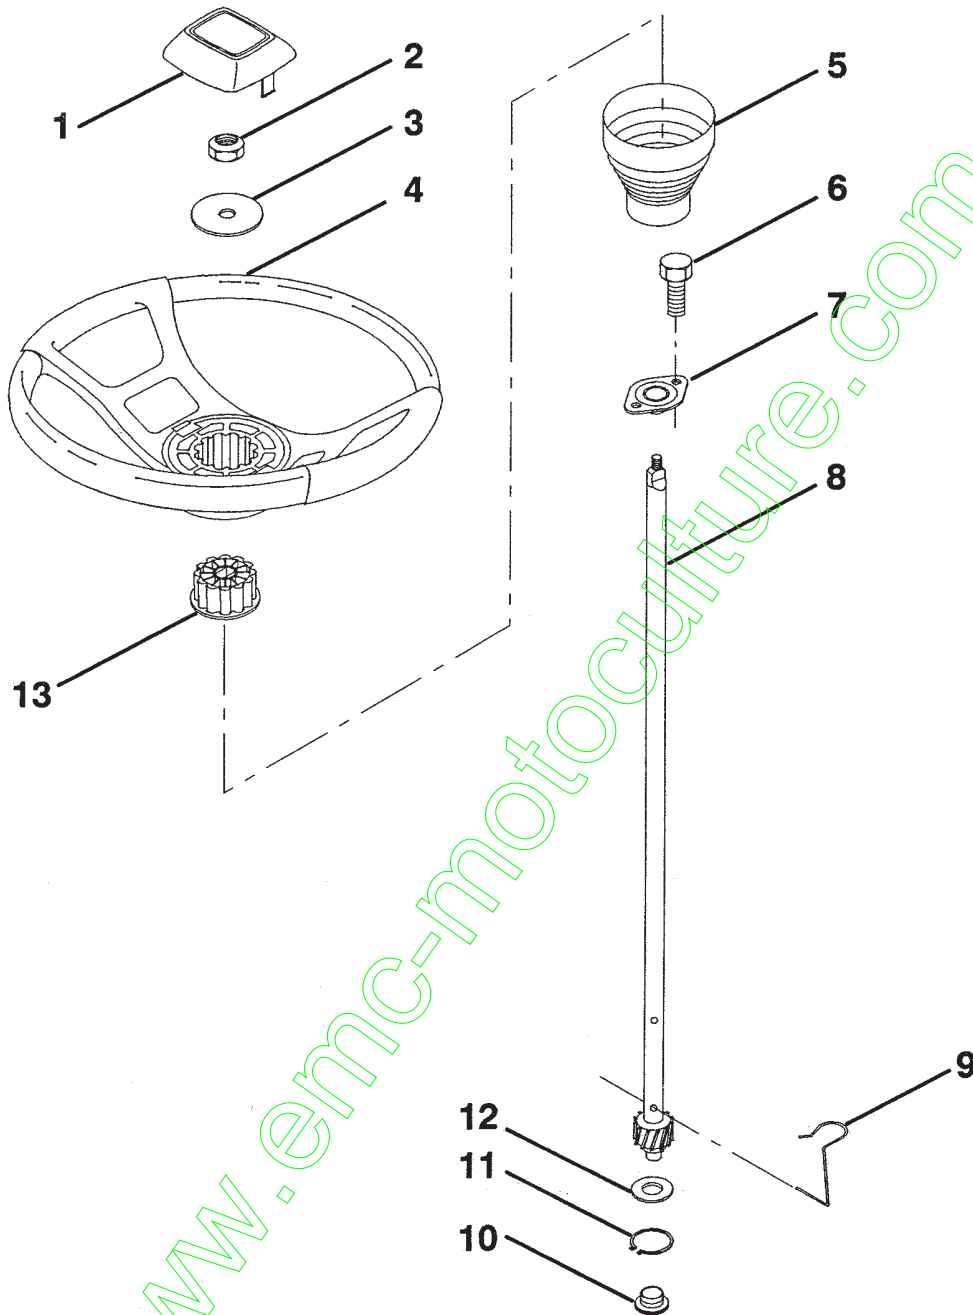

REPAIR PARTS

12.5 HP 38" LAWN TRACTOR-MODEL NO. LT120 (HA125R38B), PRODUCT NO. 954 00 04-92
STEERING WHEEL

KEY NO.	PART NO.	DESCRIPTION
1	532124416	Insert, Steering Wheel
2	532124701	Locknut 3/8-24 UNF
3	819133808	Washer 12/32 x 2-3/8 x 8 Gauge
4	532124415	Steering Wheel
5	532127396	Sleeve, Steering
6	817431008	Screw, Hex Head #10-16 x 1/2
7	532102803	Bushing, Steering
8	532123651	Shaft, Steering

KEY NO.	PART NO.	DESCRIPTION
9	532124210	Clip, Steering
10	532123438	Bushing, Lower, Steering
11	812000045	Ring, Retaining
12	819211616	Washer 21/32 x 1 x 16 Gauge
13	532104820	Adaptor, Steering Wheel

NOTE: All component dimensions given in U.S. inches
1 inch = 25.4 mm

HARDWARE SHOWN LARGER FOR EASIER IDENTIFICATION