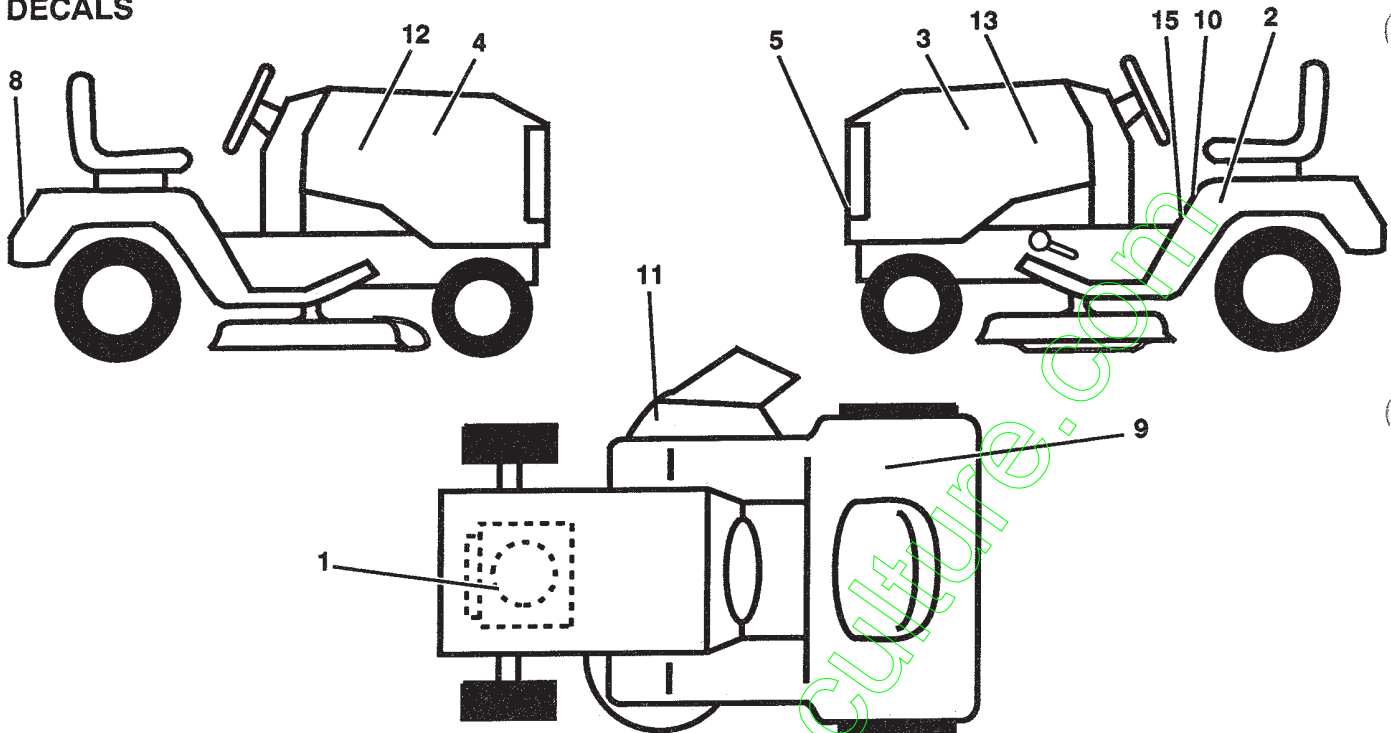

REPAIR PARTS

12.5 HP 38" LAWN TRACTOR-MODEL NO. LT120 (HA125R38B), PRODUCT NO. 954 00 04-92

DECALS

KEY NO.	PART NO.	DESCRIPTION
1	532129057	Decal, Engine, HP
2	532135073	Decal, Indicator
3	532137541	Decal, Hood, L.H.
4	532137540	Decal, Hood, R.H.
5	532125989	Decal, Logo, Grill
8	532131582	Decal, Logo, Fender
9	532124433	Decal, 80 DBA
10	532133796	Decal, Fender, Caution
11	532137259	Decal, Warning, Multi-Language

KEY NO.	PART NO.	DESCRIPTION
12	532137546	Decal, Hood, Insert, R.H.
13	532137547	Decal, Hood, Insert, L.H.
15	532126712	Decal, Instruction, Warning
--	532139186	Manual, Operator's
--	532139185	Manual, Repair Parts

Available accessories not included with tractor:

--	CER 38	Grass Catcher