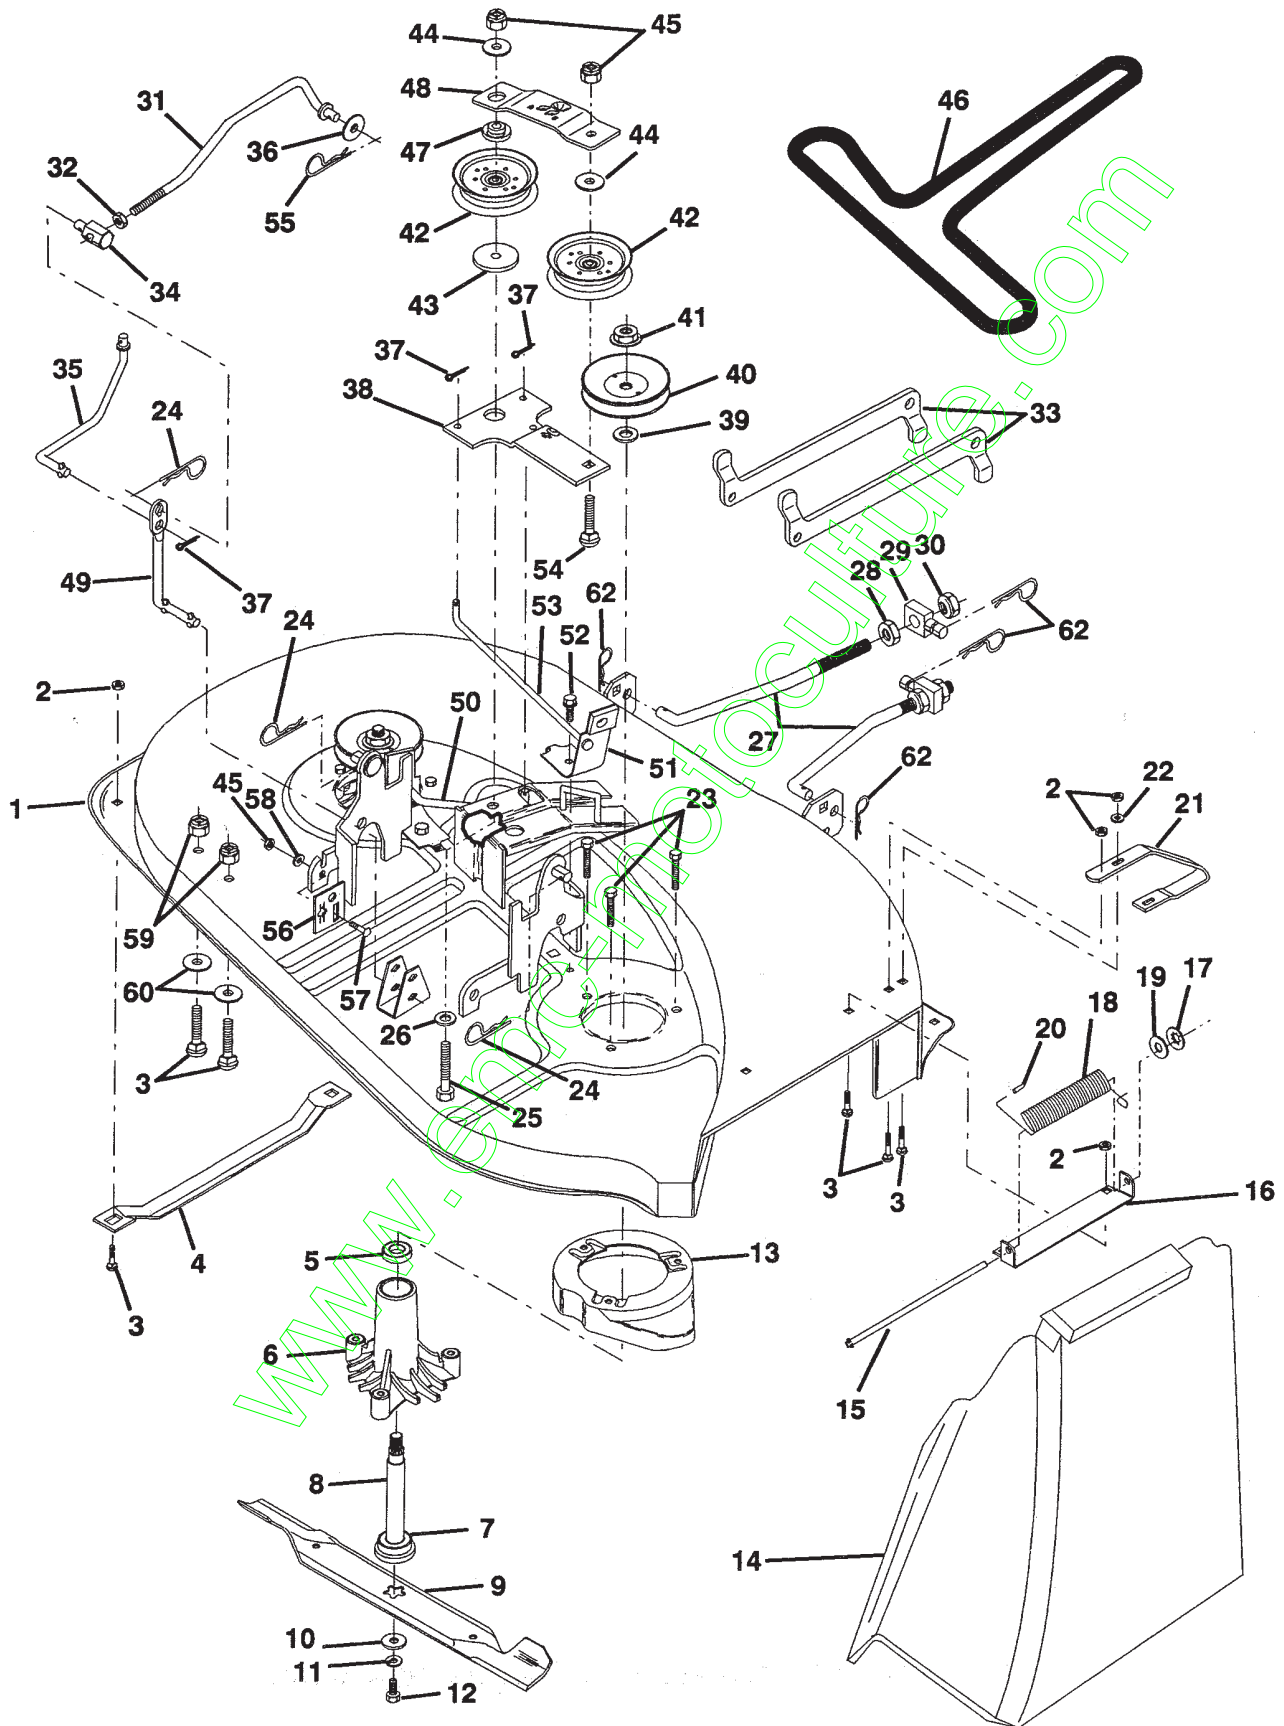

REPAIR PARTS

12.5 HP 38" LAWN TRACTOR-MODEL NO. LT120 (HA125R38B), PRODUCT NO. 954 00 04-92

MOWER DECK

REPAIR PARTS

12.5 HP 38" LAWN TRACTOR-MODEL NO. LT120 (HA125R38B), PRODUCT NO. 954 00 04-92
MOWER DECK

KEY NO.	PART NO.	DESCRIPTION	KEY NO.	PART NO.	DESCRIPTION
1	532138356	Mower Deck Assembly	35	532132554	Clutch Rod, Secondary
2	873680500	Nut, Crownlock 5/16-18	36	819131316	Washer 13/32 x 13/16 x 16 Gauge
3	872140506	Bolt, Carriage 5/16-18 x 3/4	37	876020312	Pin, Cotter 3/32 x 3/4
4	532125074	Runner, L.H.	38	532133840	Idler Arm
5	532110485	Bearing	39	532129963	Washer .150 Thick
6	532128774	Housing, Mandrel	40	532129206	Pulley, Mandrel
7	532129895	Bearing	41	532137266	Nut, Flangelock 9/16
8	532137645	Shaft and Bearing Assembly, Mandrel (Includes Key Number 7)	42	532131494	Pulley, Flat Idler
9	532138497	Blade, High Performance	43	532122052	Spacer, Retainer
10	532129962	Washer, Hardened	44	819131612	Washer 13/32 x 1 x 12 Gauge
11	810030600	Washer, Lock 3/8	45	873680600	Nut, Crownlock 3/8-16
12	532850857	Bolt, Hex 3/8-24 x 1-1/4 Grade 8	46	532131290	Belt
13	532136929	Stripper, Mower, Vented	47	532133502	Spacer, Idler Arm
14	532106736	Shield, Deflector	48	532133503	Stiffener, Idler Arm
15	532106735	Rod, Hinge	49	532133551	Rod, Pivot
16	532137607	Bracket Assembly, Deflector	50	532131289	Rod, Brake, L.H.
17	532110452	Pushnut	51	532130840	Brake Assembly
18	532106734	Spring, Deflector	52	817490512	Screw, Hex Washer Head, Thd., Roll. 5/16-18 x 3/4
19	819111016	Washer 11/32 x 5/8 x 16 Gauge	53	532131288	Rod, Brake, R.H.
20	532105304	Cap, Sleeve	54	872110614	Bolt, Carriage 3/8-16 x 1-3/4 Grade 5
21	532128772	Runner, R.H.	55	532124788	Spring, Retainer
22	819111216	Washer 11/32 x 3/4 x 16 Gauge	56	532136782	Adjustment Plate, Rear Link, L.H.
23	532078158	Bolt, Hex Head 5/16-18 x 1-1/4	57	872140606	Bolt, Carriage 3/8-16 x 3/4
24	532124670	Retainer, Spring	58	819131212	Washer 13/32 x 3/4 x 12 Gauge
25	874600636	Bolt, Carriage 3/8-16 x 2-1/4	59	873800500	Locknut, Hex, with Washer Insert 5/16-18
26	819131612	Washer 13/32 x 1 x 12 Gauge	60	819111112	Washer 11/32 x 11/16 x 12 Gauge
27	532132556	Link Assembly, Front	62	532124660	Retainer Spring
28	873350800	Nut, Hex, Jam 1/2-13 UNC	--	532130794	Mandrel Assembly (Includes Key Numbers 5-8, 10-12, 39 and 41)
29	532130171	Trunnion	--	532138422	Mower Deck, Complete
30	873800800	Locknut with Washer Insert 1/2-13 UNC			
31	532132553	Clutch Rod, Primary			
32	873350600	Nut, Hex, Jam 3/8-16			
33	532132559	Arm, Suspension, Rear			
34	532133604	Trunnion 3/8-16			

NOTE: All component dimensions given in U.S. inches
1 inch = 25.4 mm

HARDWARE SHOWN LARGER FOR EASIER IDENTIFICATION