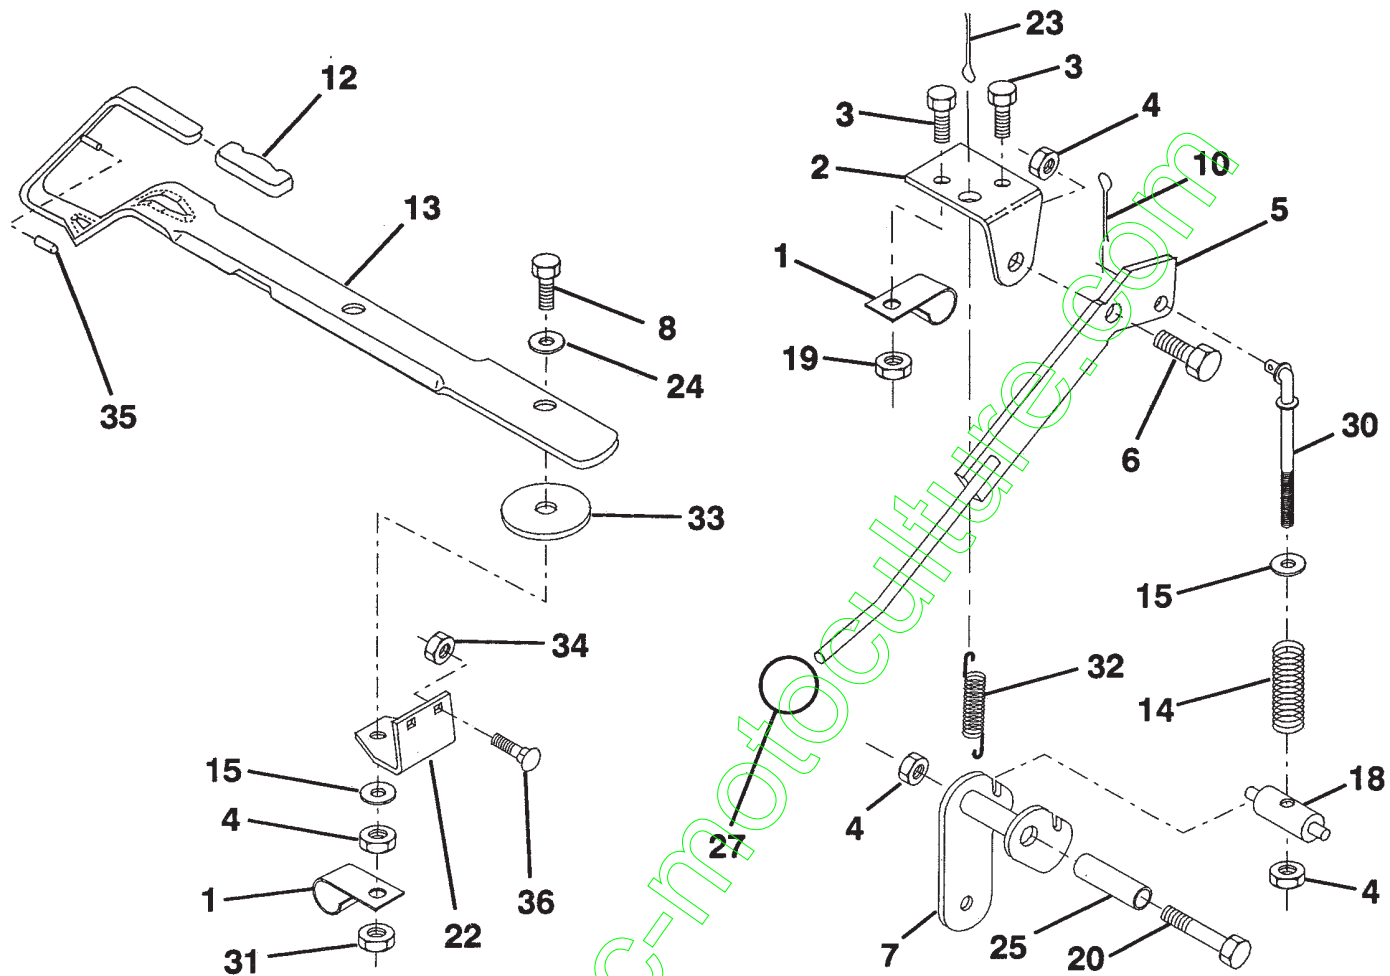

REPAIR PARTS

12.5 HP 38" LAWN TRACTOR-MODEL NO. LT120 (HA125R38B), PRODUCT NO. 954 00 04-92
MOWER LIFT LEVER

KEY NO.	PART NO.	DESCRIPTION
1	532126470	Clip, Insulated
2	532122018	Bracket, Mower Clutch
3	874780408	Bolt, Hex Head, Fin. 1/4-20 UNC x 1/2 Grade 5
4	873680600	Nut, Crownlock 3/8-16 UNC
5	532132552	Assembly, Clutch Lever
6	532106451	Bolt, Shoulder
7	532135110	Assembly, Mower Clutch Arm
8	874930624	Bolt, Hex Head 3/8-16 UNC x 1-1/2
10	876020412	Pin, Cotter 1/8 x 3/4
12	532122027	Handle, Lift Lever
13	532136658	Assembly, Lift Handle
14	532133939	Spring, Compression
15	819131616	Washer 13/32 x 1 x 11 Gauge
18	532135107	Trunnion, Threaded 3/8-16
19	873680400	Nut, Crownlock 1/4-20

KEY NO.	PART NO.	DESCRIPTION
20	874760644	Bolt, Hex Head, Fin. 3/8-16 UNC x 2-3/4
22	532132561	Bracket, Lift Lever
23	876020312	Pin, Cotter 3/32 x 3/4
24	532007672	Washer 25/64 x 1-1/4 x 12 Gauge
25	532121933	Tube, Spacer
27	532121466	Knob
30	532135039	Rod, Tension, Clutch
31	873930600	Nut, Centerlock
32	532133435	Spring, Extension, Return
33	532062333	Washer .390 x 1.437 x .074
34	873680500	Nut, Crownlock 5/16-18
35	532133603	Cap, Vinyl, Red
36	872140506	Bolt, Carriage 5/16-18 x 3/4

NOTE: All component dimensions given in U.S. inches
1 inch = 25.4 mm

HARDWARE SHOWN LARGER FOR EASIER IDENTIFICATION