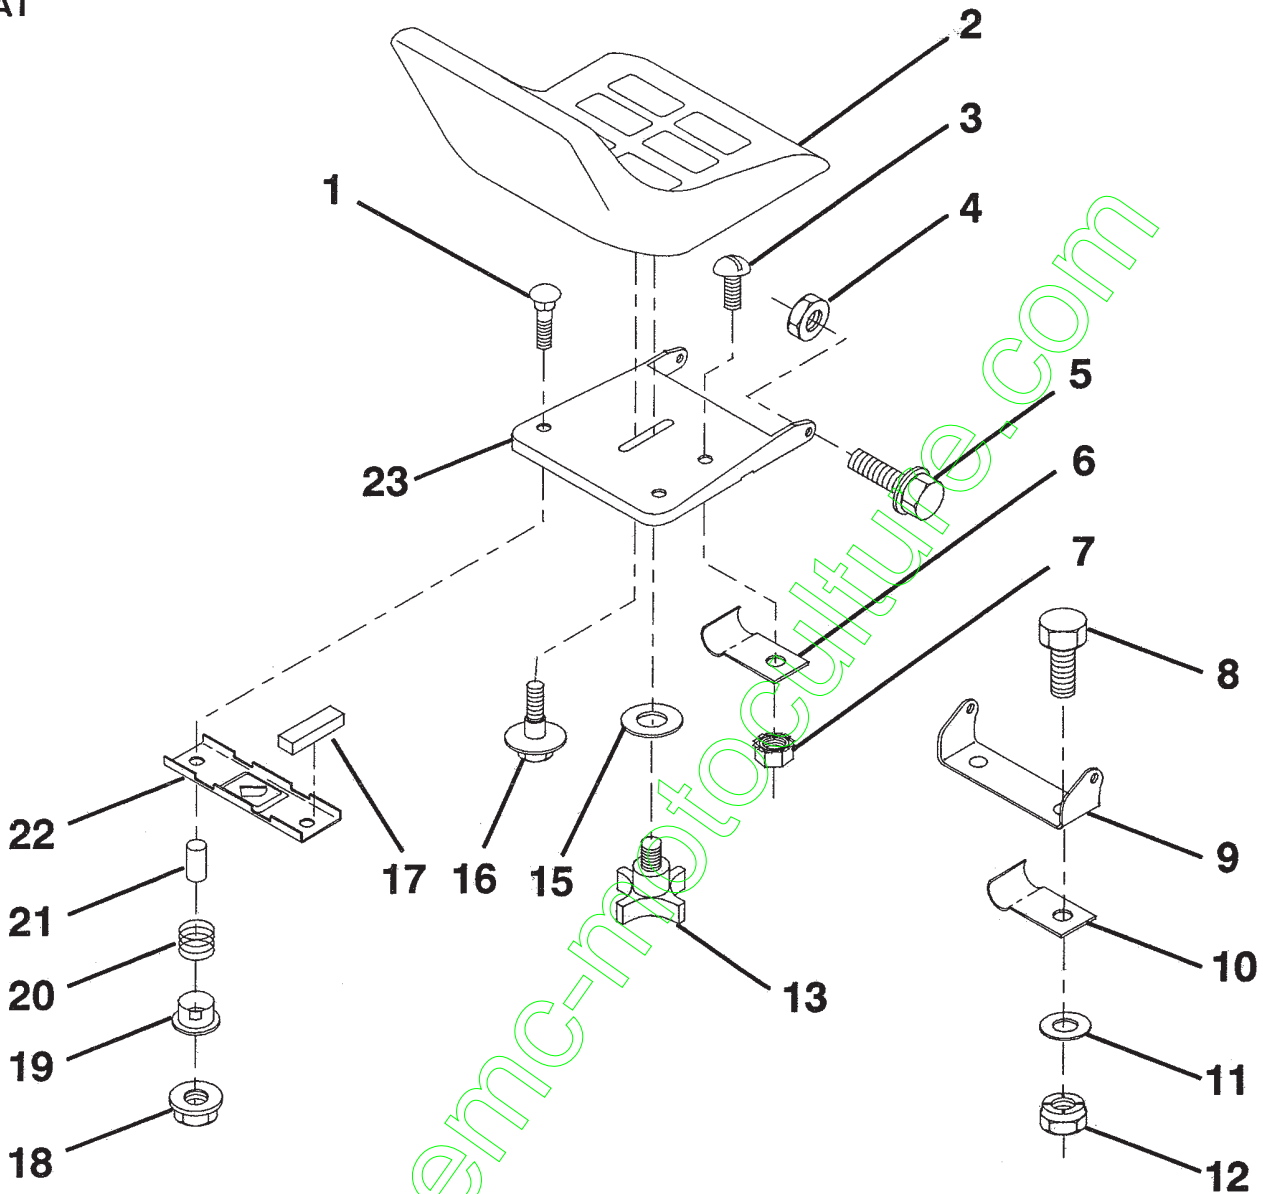

REPAIR PARTS

12.5 HP 38" LAWN TRACTOR-MODEL NO. LT120 (HA125R38B), PRODUCT NO. 954 00 04-92
SEAT

KEY NO.	PART NO.	DESCRIPTION	KEY NO.	PART NO.	DESCRIPTION
1	872050411	Bolt, Carriage 1/4-20 x 1-3/8	13	532120068	Knob, Seat
2	532127398	Seat	15	819171912	Washer 17/32 x 1-3/16 x 12 Gauge
3	874641008	Screw, Slotted Pan Head #10-32 x 1/2	16	532127018	Bolt, Shoulder
4	873680500	Nut, Hex, Crownlock 5/16-18	17	532121251	Strip, Foam
5	532105529	Bolt, Shoulder 5/16-18 UNC	18	532123976	Nut, Hex, Large, Flange Lock
6	532124967	Clip, Insulated	19	532121248	Bushing, Snap
7	873951000	Nut, Hex, Keps #10-32 UNF	20	532121250	Spring, Compression
8	874760612	Bolt, Hex, Fin. 3/8-16 UNC x 3/4	21	532134300	Spacer, Split, Large .28 Id. x .96
9	532126656	Bracket, Pivot, Seat	22	532121246	Bracket, Switch Mounting
10	532126471	Clip, Insulated	23	532131451	Pan, Seat
11	819133210	Washer 12/32 x 2 x 10 Gauge			
12	873680600	Nut, Hex, Crownlock 3/8-16 UNC			

NOTE: All component dimensions given in U.S. inches
1 inch = 25.4 mm

HARDWARE SHOWN LARGER FOR EASIER IDENTIFICATION