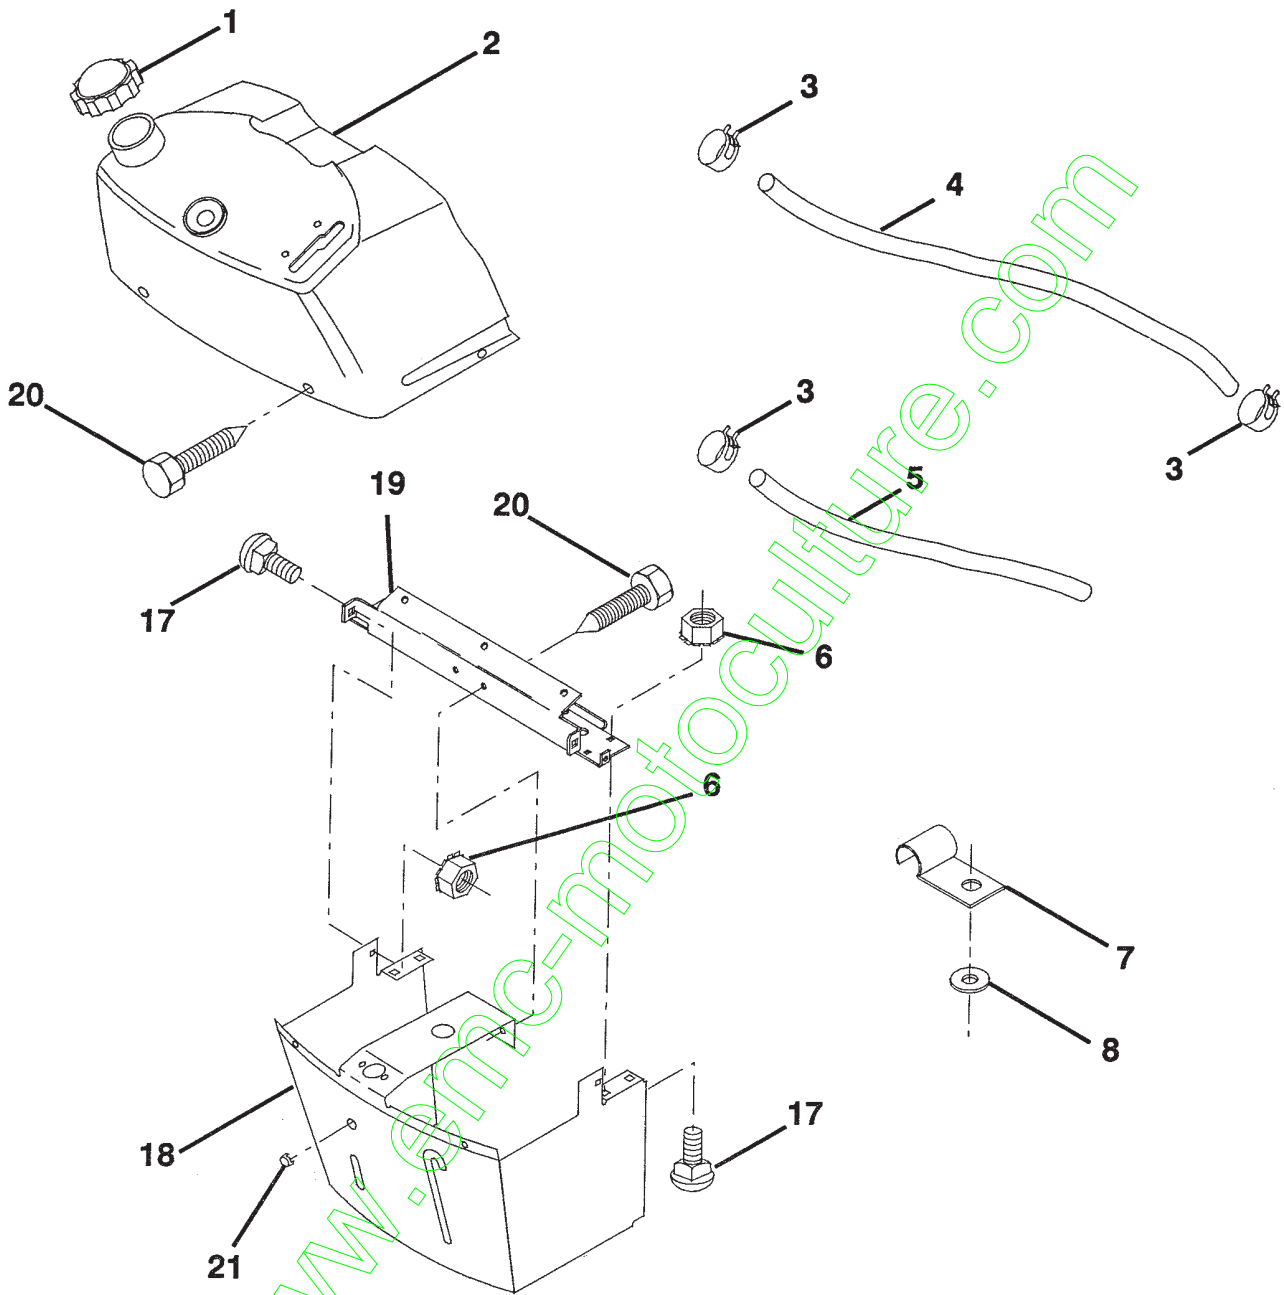

REPAIR PARTS

12.5 HP 38" LAWN TRACTOR-MODEL NO. LT120 (HA125R38B), PRODUCT NO. 954 00 04-92
DASH

KEY NO.	PART NO.	DESCRIPTION
1	532132735	Cap, Fuel Tank
2	532138395	Assembly, Dash & Fuel Tank
3	532123487	Clamp, Hose
4	532008544	Line, Fuel
5	532008548	Line, Fuel
6	873510400	Nut, Hex, Keps 1/4-20
7	532124996	Clip, Fuel Line
8	819091216	Washer 9/32 x 3/4 x 16 Gauge

KEY NO.	PART NO.	DESCRIPTION
17	872110404	Bolt, Carriage 1/4-20 x 1/2 Grade 5
18	532131886	Support Assembly, Dash
19	532134744	Brace, Cross
20	817060408	Screw, Self-Tapping 1/4-20 x 1/2
21	532134014	Plug, Dome, Black

NOTE: All component dimensions given in U.S. inches
1 inch = 25.4 mm

HARDWARE SHOWN LARGER FOR EASIER IDENTIFICATION