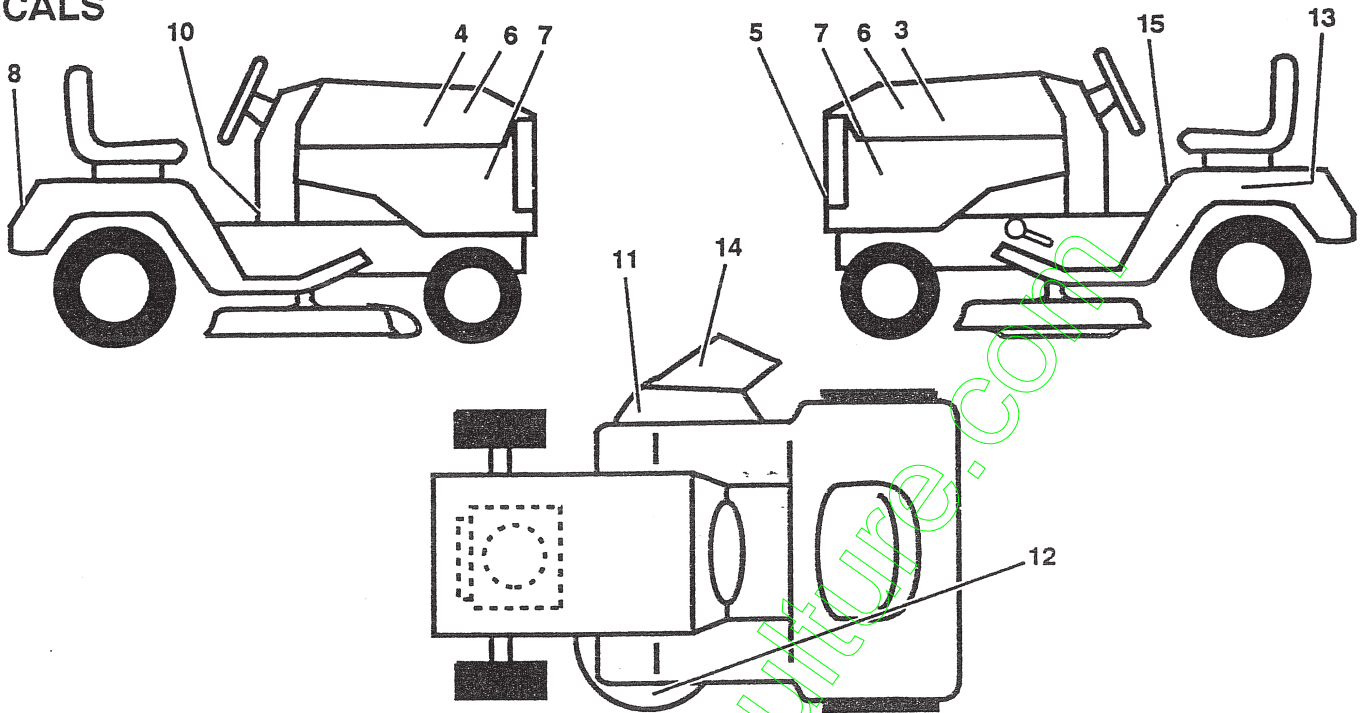

REPAIR PARTS

12 HP 36" TRACTOR - - LT120, PRODUCT NO. 954 00 04-12 (HU1236B)

DECALS

KEY NO.	PART NO.	DESCRIPTION	KEY NO.	PART NO.	DESCRIPTION
3	532131580	Decal, Hood, L. H.	11	532123658	Decal, Warning, Cut Finger, (English/French)
4	532131579	Decal, Hood, R. H.	12	532109820	Decal, Rotating Blades, (English/French)
5	532125989	Decal, Logo, Grill	13	532121549	Decal, Caution, Battery
6	532126035	Decal, Speed, Side Panel	14	532123649	Decal, Caution, Deflector, (English/French)
7	532131661	Decal, Model, Hood	15	532133795	Decal, Caution
8	532131582	Decal, Logo, Fender	--	532133072	Manual, Operator's (English)
10	532123637	Decal, Operating Instruction (English/French)	--	532133073	Manual, Operator's (French)