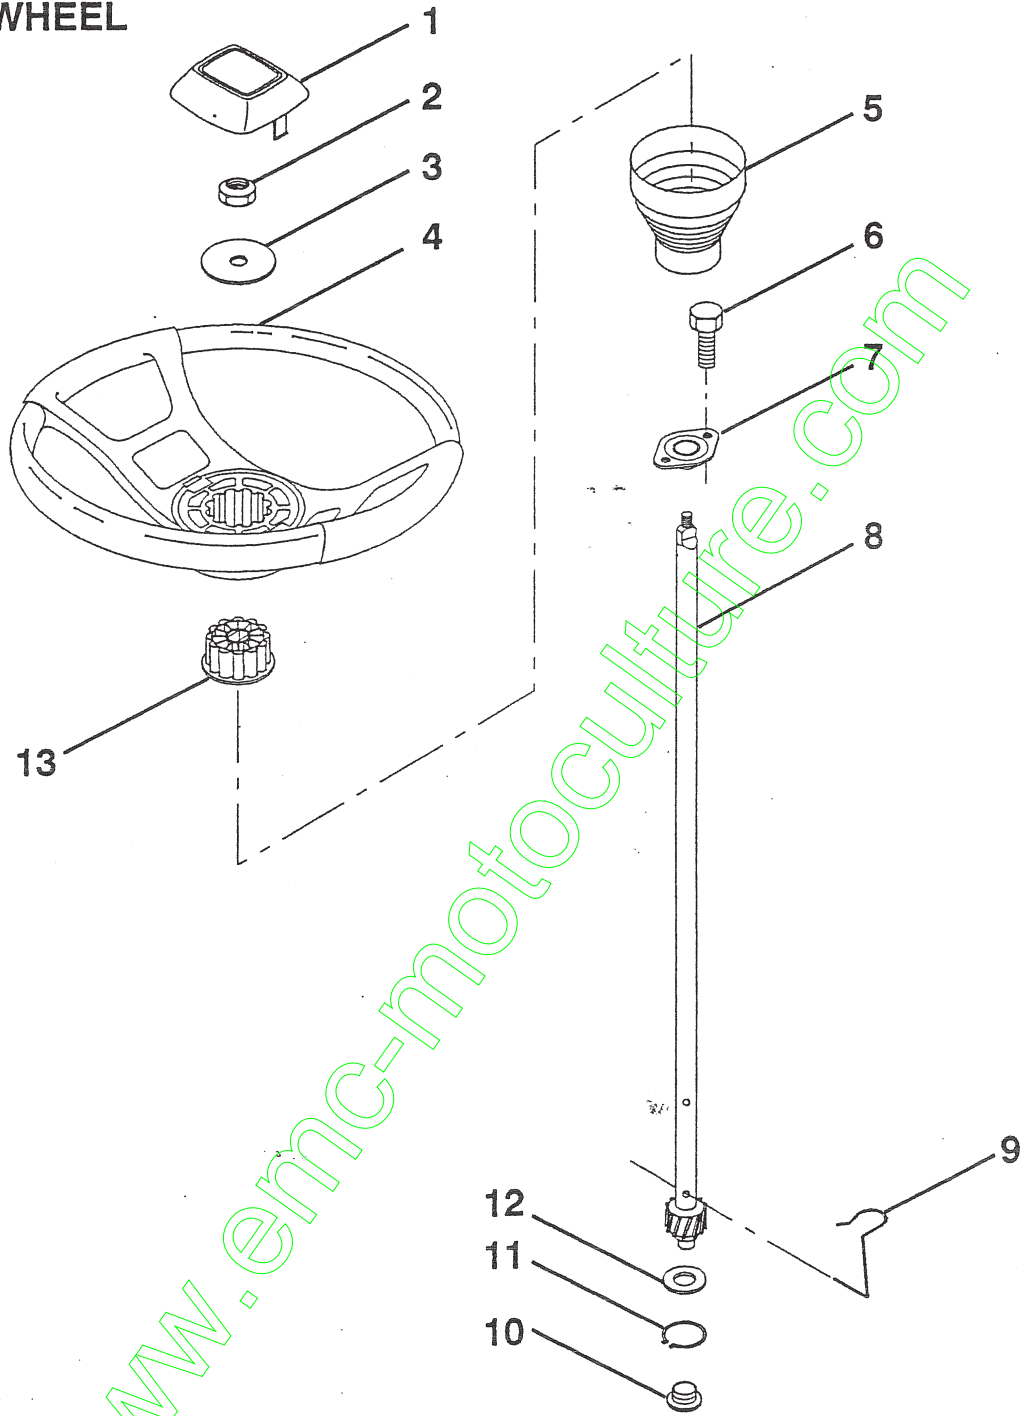

REPAIR PARTS

12 HP 36" TRACTOR - - LT120, PRODUCT NO. 954 00 04-12 (HU1236B)

STEERING WHEEL

KEY NO.	PART NO.	DESCRIPTION
1	532124416	Insert, Wheel, Steering
2	532124701	Nut, Lock 3/8-24 UNF
3	819133808	Washer 12/32 x 2-3/8 x 8 Ga.
4	532124415	Wheel, Steering
5	532127396	Sleeve, Steering
6	817431008	Screw, Hex #10-16 x 1/2 TY-B
7	532102803	Bushing, Steering

KEY NO.	PART NO.	DESCRIPTION
8	532123651	Shaft, Steering
9	532124210	Clip, Steering
10	532123438	Bushing, Lower, Steering
11	812000045	Ring, Retaining
12	819211616	Washer 21/32 x 1 x 16 Ga.
13	532104820	Adaptor, Wheel, Steering

HARDWARE SHOWN LARGER FOR EASIER IDENTIFICATION