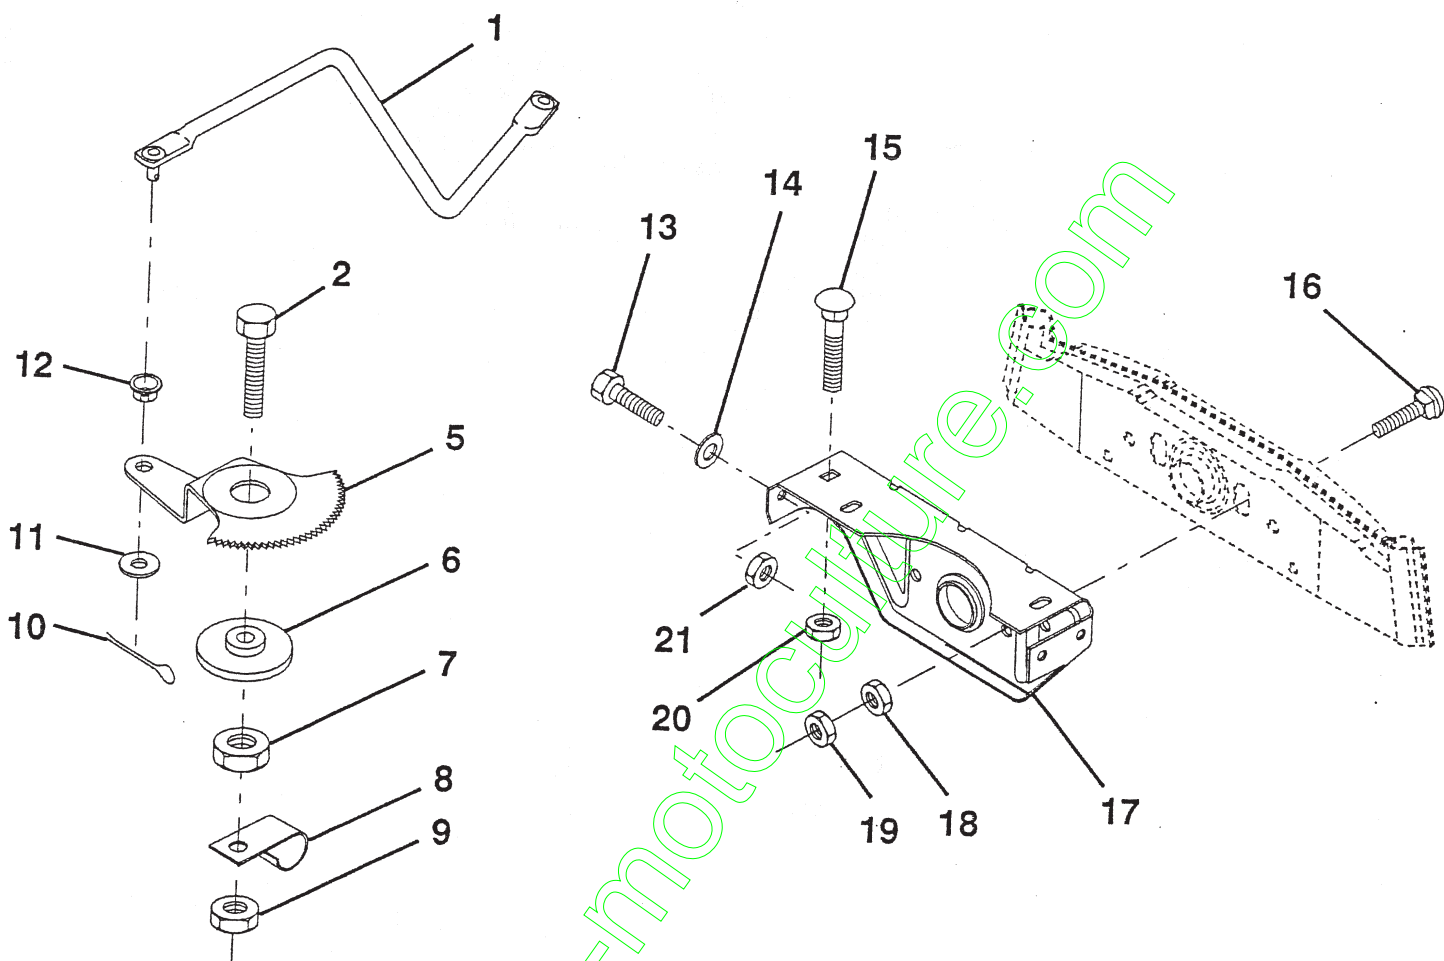

REPAIR PARTS

12 HP 36" TRACTOR -- LT120, PRODUCT NO. 954 00 04-12 (HU1236B)
SECTOR GEAR / AXLE SUPPORT

KEY NO.	PART NO.	DESCRIPTION
1	532132566	Link, Drag
2	874780828	Bolt, Fin Hex 1/2-13 x 1-3/4
5	532121926	Gear, Sector
6	532121927	Bushing
7	873030800	Nut, Heavy Hex Top Lock 1/2-13 UNC
8	532126472	Clip, Insulated
9	873680800	Nut, Crownlock 3/8-16
10	876020412	Pin, Cotter 1/8 x 3/4
11	819131316	Washer, 13/32 x 13/16 x 16 Ga.

KEY NO.	PART NO.	DESCRIPTION
12	532126847	Bushing
13	874760516	Bolt, Hex Hd. 5/16-18 UNC x 1
14	819111416	Washer 11/32 x 7/8 x 16 Ga.
15	872110606	Bolt, Carriage 3/8-16 UNC x 3/4
16	872140622	Bolt, Carriage
17	532121912	Support, Front Axle
18	873220600	Nut, Fin Hex 3/8-16 UNC
19	873930600	Nut, Centerlock 3/8-16 UNC
20	873680600	Nut, Crownlock 3/8-16 UNC
21	873680500	Nut, Crownlock 5/16-18

HARDWARE SHOWN LARGER FOR EASIER IDENTIFICATION