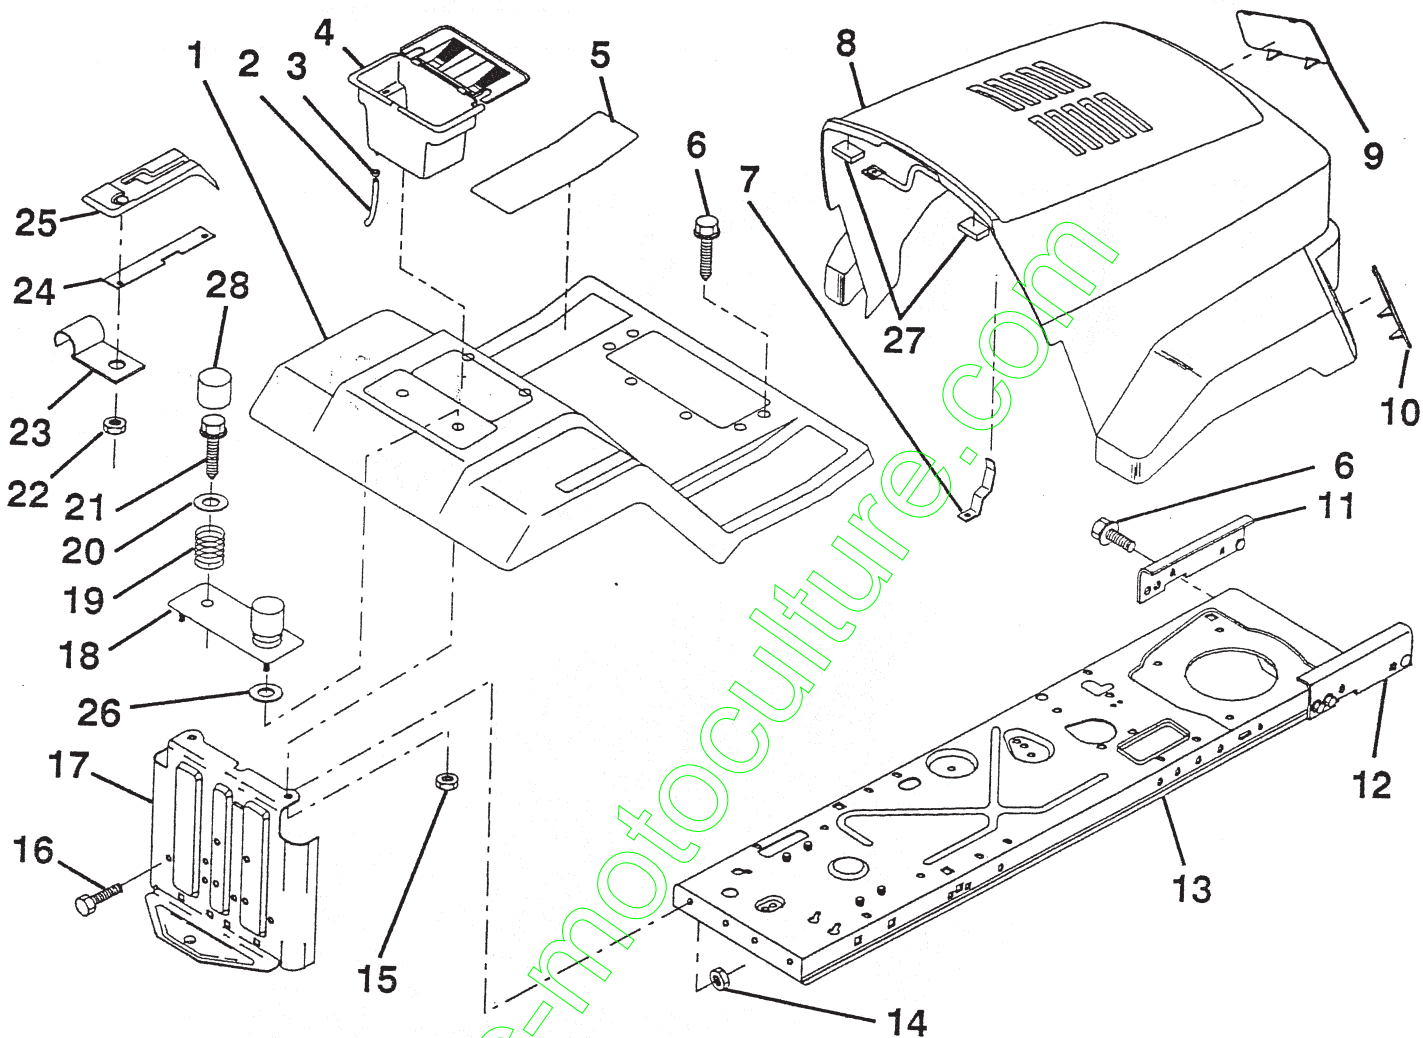

REPAIR PARTS

12 HP 36" TRACTOR -- LT120, PRODUCT NO. 954 00 04-12 (HU1236B)
FENDER / CHASSIS

KEY NO.	PART NO.	DESCRIPTION
1	532125141	Fender/Footeast
2	532105687	Tube, Battery Drain
3	532109596	Clamp, Hose
4	532129965	Case, Battery
5	532126700	Pad, Footrest
6	817490512	Screw, Hex Wsh. Thrdrol. 5/16-18 x 3/4
7	532131318	Latch, Hood
8	532131053	Hood/Grill Asm. (Includes Key Nos. 9 and 10)
9	532130986	Lens, L.H.
10	532130985	Lens, R.H.
11	532128449	Bracket, Asm. Pivot Frame, L.H.
12	532128808	Bracket, Asm. Pivot Frame, R.H.
13	532133384	Assembly, Frame
14	873680500	Nut, Crownlock 5/16-18

KEY NO.	PART NO.	DESCRIPTION
15	873680400	Nut, Crownlock 1/4-20 UNC
16	874760512	Bolt, Hex Hd. 5/16-18 UNC x 3/4
17	532127880	Drawbar
18	532125142	Plate, Asm. Battery
19	532124181	Spring, Compression, Seat
20	819132012	Washer 13/32 x 1-1/4 x 12 Ga.
21	817490612	Screw Self Tapping
22	532124346	Nut, Self-Threading, Washer Head 3/16
23	532126470	Clip, Insulated
24	532124307	Bar, Shift Lock
25	532126995	Console, Shift Control
26	819091413	Washer 9/32 x 7/8 x 13 Ga.
27	532126938	Bumper, Hood
28	532124238	Cap, Spring, Seat

HARDWARE SHOWN LARGER FOR EASIER IDENTIFICATION