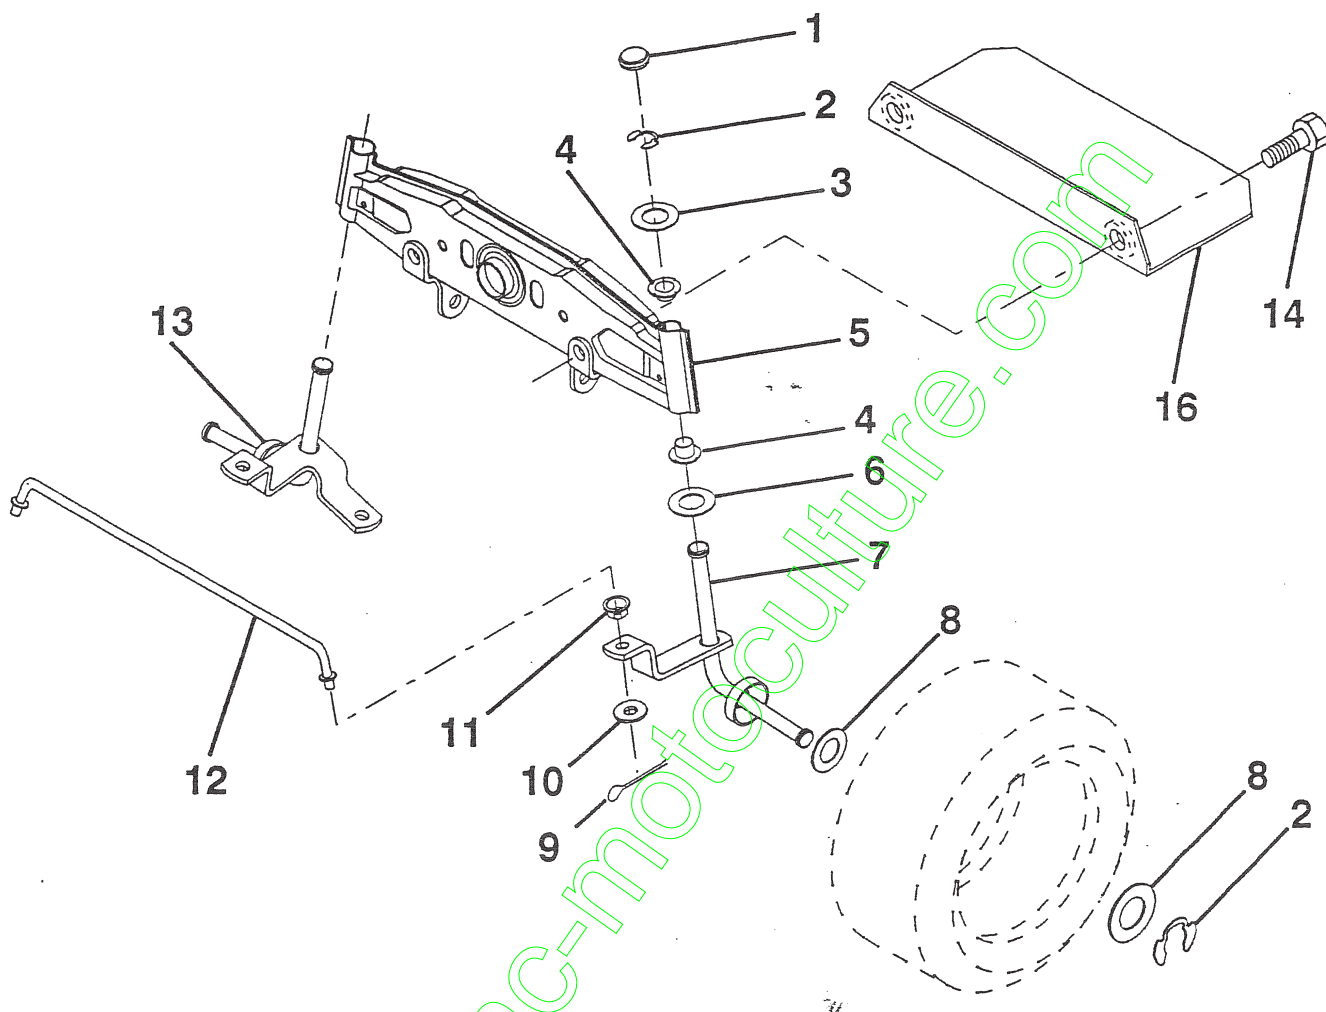

REPAIR PARTS

12 HP 36" TRACTOR - - LT120, PRODUCT NO. 954 00 04-12 (HU1236B)

FRONT AXLE

KEY NO.	PART NO.	DESCRIPTION	KEY NO.	PART NO.	DESCRIPTION
1	532121232	Cap, Spindle	8	532121749	Washer 25/32 x 1-1/4 x 16 Ga.
2	812000029	Ring, Clip	9	876020412	Pin, Cotter 1/8 x 3/4
3	532121748	Washer 25/32 x 1-5/8 x 16 Ga.	10	819131316	Washer 13/32 x 13/16 x 16 Ga.
4	532121922	Nyliner	11	532126847	Bushing
5	532128543	Axle, Front	12	532121924	Rod, Tie
6	532124931	Bearing, Thrust	13	532121916	Spindle, L.H. Asm.
7	532121919	Spindle, R.H. Asm.	14	817490608	Screw Thdrol. 3/8-16 x 1/2
			16	532129962	Shield Heat

HARDWARE SHOWN LARGER FOR EASIER IDENTIFICATION