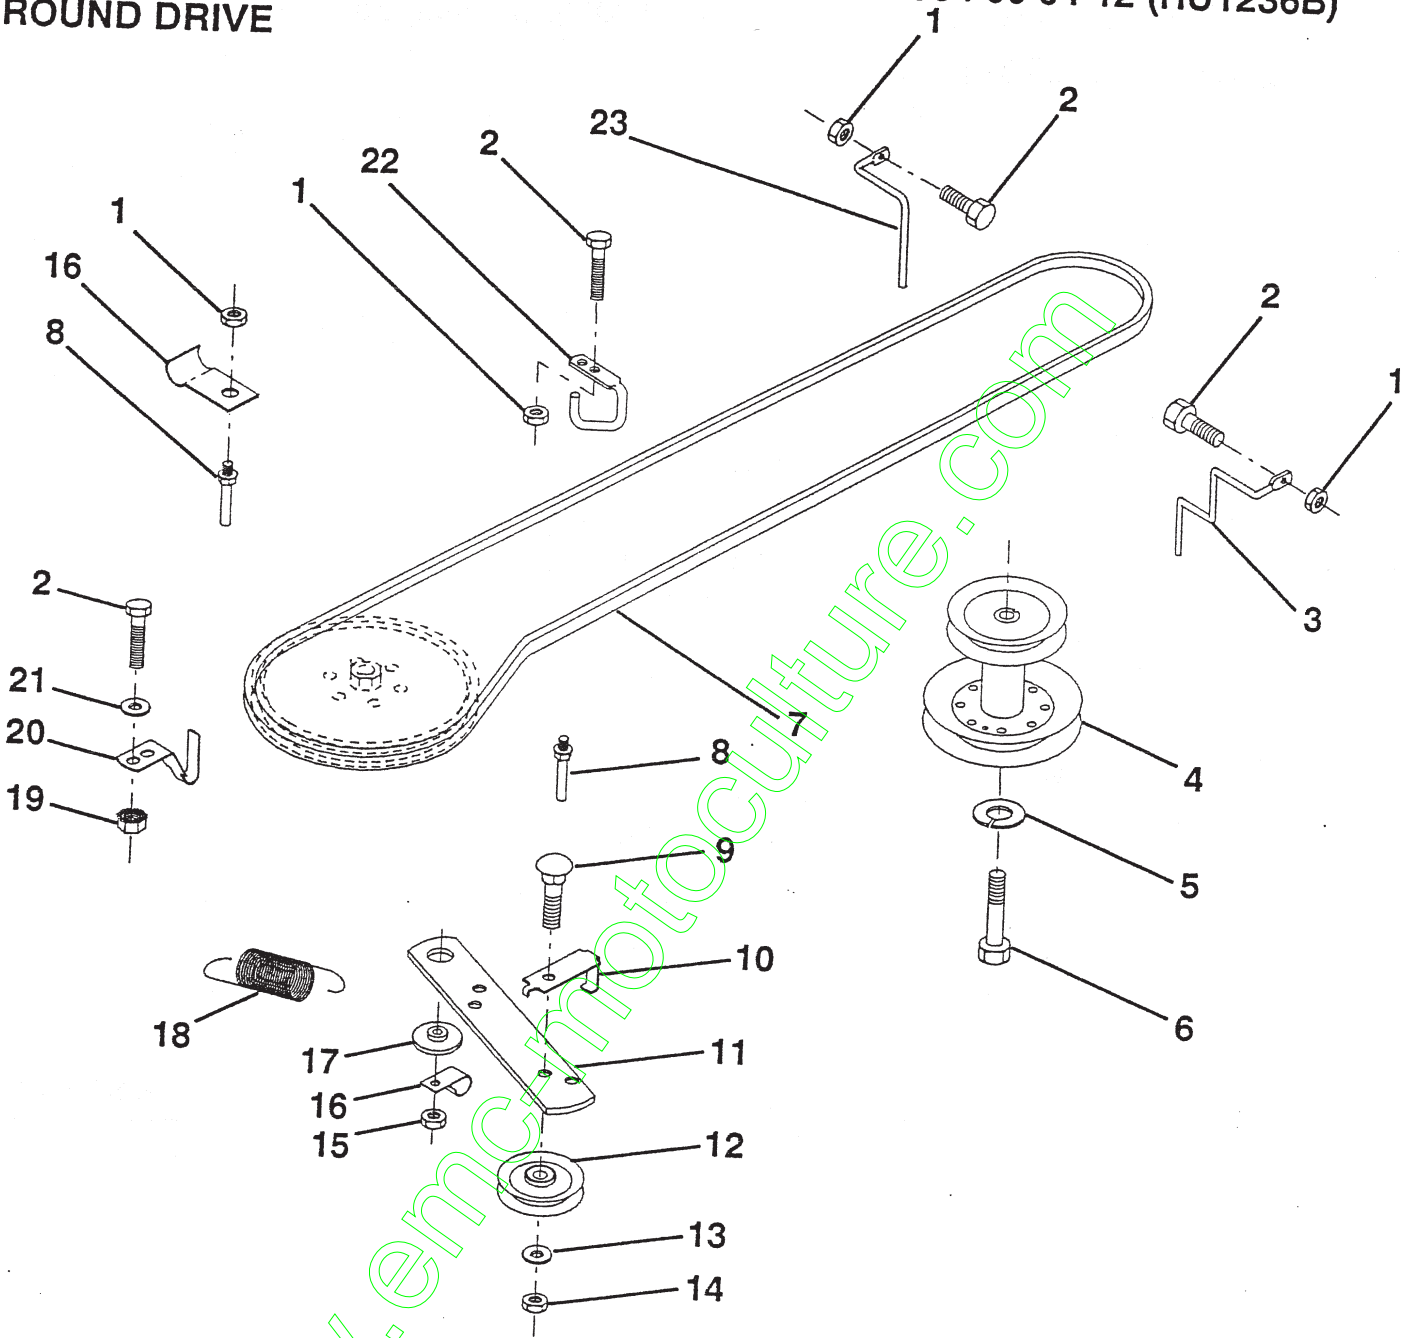

REPAIR PARTS

12 HP 36" TRACTOR - - LT120, PRODUCT NO. 954 00 04-12 (HU1236B)
GROUND DRIVE

KEY NO.	PART NO.	DESCRIPTION	KEY NO.	PART NO.	DESCRIPTION
1	873680500	Nut, Crownlock 5/16-18	13	819131316	Washer 13/32 x 13/16 x 16 Ga.
2	874760512	Bolt, Hex Hd 5/16-18 UNC x 3/4	14	873930600	Nut, Centerlock 3/8-16 UNC
3	532131205	Keeper, Mower Drive, R. H.	15	873680600	Nut, Crownlock 3/8-16 UNC
4	532134828	Pulley, Engine	16	532126471	Clip, Insulated
5	810040700	Washer, Lock 7/16	17	532122052	Spacer, Retainer
6	871170744	Bolt, Fin. Hex 7/16-20	18	532131459	Spring Extension
7	532126520	Traction, V-Belt Drive	19	873510500	Nut, Keps 5/16-18 UNC
8	532123405	Keeper, T/A Ground Drive Belt	20	532123891	Keeper, T/A Ground Drive Belt
9	872140612	Bolt, Carr. 3/8-16 UNC x 1-1/2	21	819111016	Washer 11/32 x 5/8 x 16 Ga.
10	532123396	Keeper, Belt Ground Drive Idler	22	532123404	Keeper, Frame Ground Drive Belt
11	532123395	Arm, Ground Drive Clutch	23	532131204	Keeper, Mower Drive, L. H.
12	532004859	Idler, Flat			

HARDWARE SHOWN LARGER FOR EASIER IDENTIFICATION