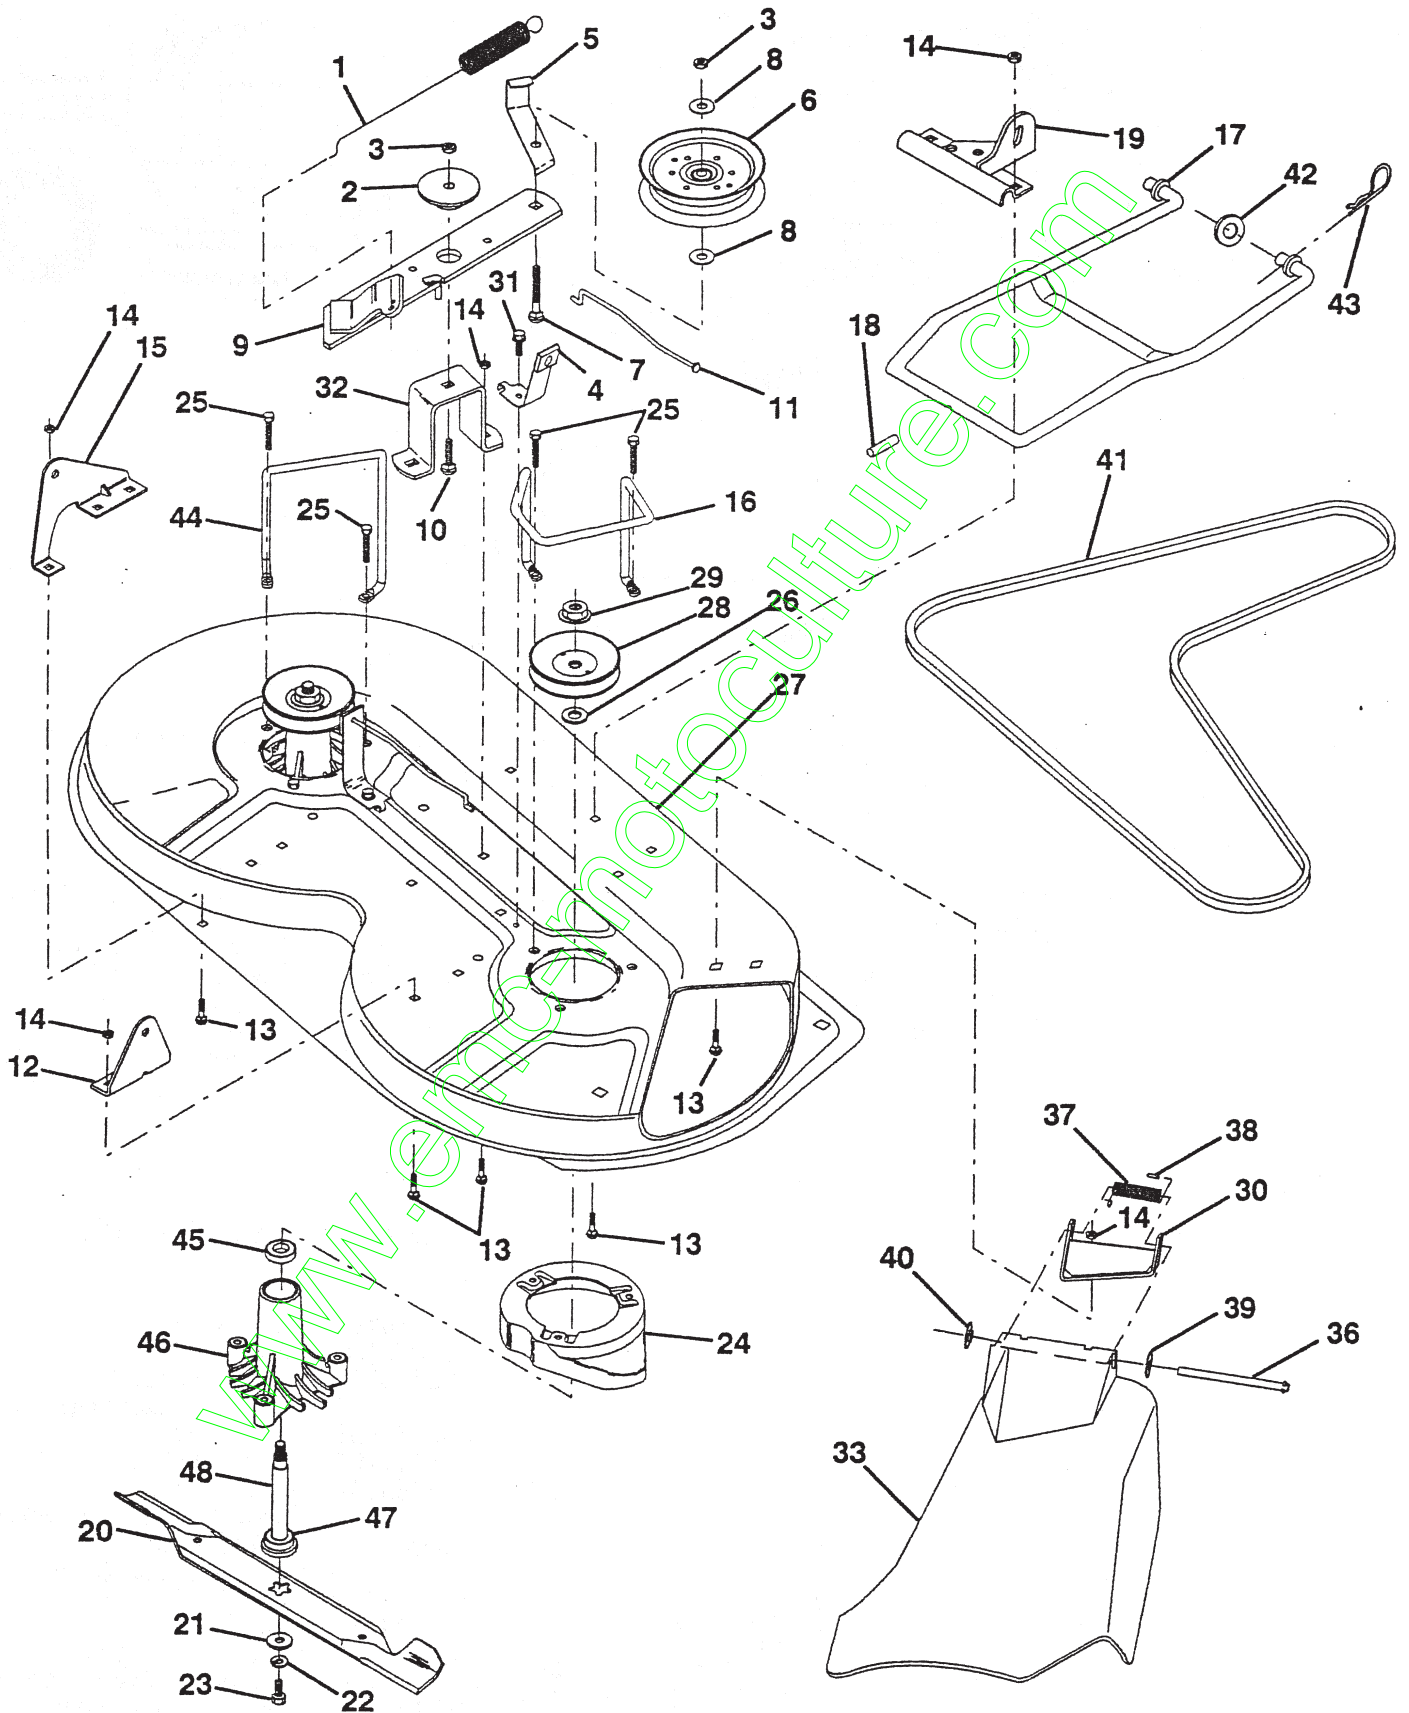

REPAIR PARTS

12 HP 36" TRACTOR -- LT120, PRODUCT NO. 954 00 04-12 (HU1236B)
MOWER DECK

REPAIR PARTS

12 HP 36" TRACTOR - - LT120, PRODUCT NO. 954 00 04-12 (HU1236B)

MOWER DECK

KEY NO.	PART NO.	DESCRIPTION	KEY NO.	PART NO.	DESCRIPTION
1	532127743	Spring, Mower Clutch	26	532129963	Washer .150 Thk.
2	532122052	Spacer, Retainer	27	532129983	Deck Assembly
3	873680600	Nut, Crownlock	28	532129207	Pulley, Mandrel
4	532130840	Brake Asm.	29	873050900	Nut, Flangelock 9/16
5	532131251	Guide, Belt Idler	30	532126361	Bracket, Asm. Deflector
6	532121316	Pulley, Flat Idler	31	817490508	Screw, Hex Wsh. Thdrol. 5/16-18 x 1/2
7	872110616	Bolt, Carr. 3/8-16 x 1-3/4 Gr. 5	32	532122051	Arm, Support Idler Mower
8	819131410	Washer 13/21 x 7/8 x 10 Ga.	33	532131560	Deflector
9	532127744	Arm Asm., Idler Mower	36	532121980	Rod, Hinge
10	872110608	Bolt, Carriage 3/8-16 x 1	37	532123713	Spring, Torsion Deflector
11	532130841	Rod, Brake	38	532105304	Cap, Sleeve
12	532127356	Bracket, Lift R. H. Rear	39	819111016	Washer 11/32 x 5/8 x 16 Ga.
13	872140505	Bolt, Carriage 5/16-18 x 5/8	40	532110452	Pushnut
14	873680500	Nut, Crownlock 5/16-18	41	532131264	V-Belt
15	532127357	Bracket, Lift L. H. Rear	42	819171616	Washer 11/32 x 5/8 16 Ga.
16	532130837	Keeper, R. H.	43	532124660	Retainer, Spring
17	532128508	Link, Asm. Mower Stabilizer	44	532130836	Keeper, L. H.
18	532128511	Pin, Drive	45	532110485	Bearing
19	532127380	Bracket, Asm. Front	46	532128774	Housing Mandrel Vented
20	532127841	Blade	--	532130794	Mandrel Asm. (Includes Key No.'s 22-23, 26, 29 and 45-48)
21	532129962	Washer, Hard	47	532129895	Bearing
22	810030600	Washer, Lock 3/8	48	532133172	Shaft, Mandrel (Includes Key #47)
23	532850857	Bolt 3/8-24 x 1-1/4 Gr. 8	--	532136317	Deck Service Complete
24	532128961	Stripper			
25	532078158	Bolt 5/16-18 x 1-1/4			

HARDWARE SHOWN LARGER FOR EASIER IDENTIFICATION