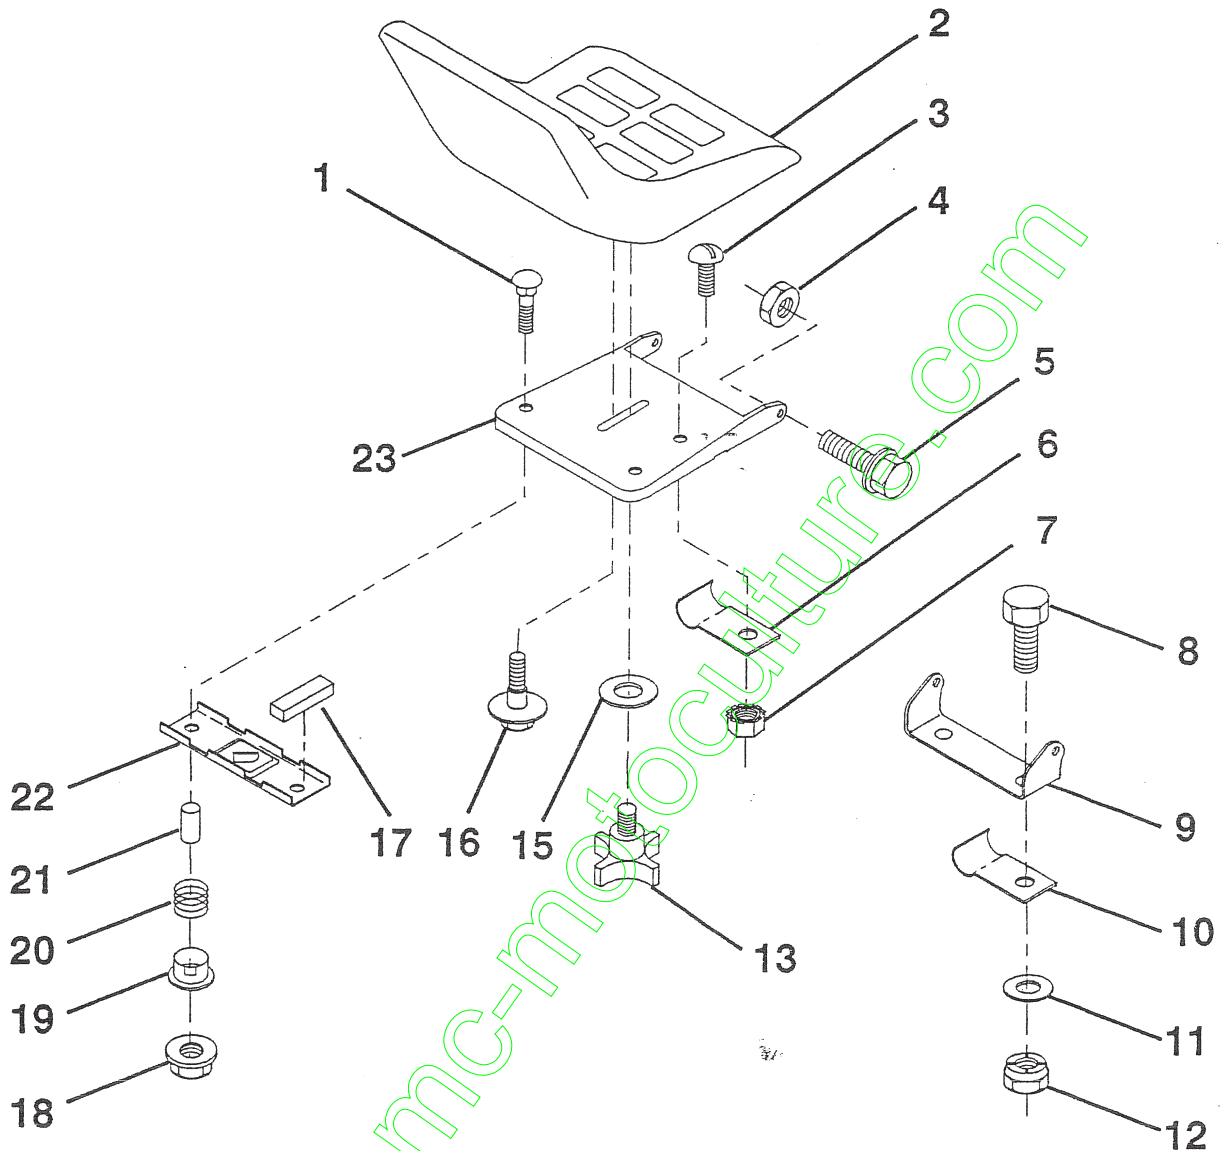

# REPAIR PARTS

12 HP 36" TRACTOR -- LT120, PRODUCT NO. 954 00 04-12 (HU1236B)  
FENDER / CHASSIS

KEY NO.	PART NO.	DESCRIPTION
1	532125141	Fender/Footeast
2	532105687	Tube, Battery Drain
3	532109596	Clamp, Hose
4	532129965	Case, Battery
5	532126700	Pad, Footrest
6	817490512	Screw, Hex Wsh. Thrdrol. 5/16-18 x 3/4
7	532131318	Latch, Hood
8	532131053	Hood/Grill Asm. (Includes Key Nos. 9 and 10)
9	532130986	Lens, L.H.
10	532130985	Lens, R.H.
11	532128449	Bracket, Asm. Pivot Frame, L.H.
12	532128808	Bracket, Asm. Pivot Frame, R.H.
13	532133384	Assembly, Frame
14	873680500	Nut, Crownlock 5/16-18

KEY NO.	PART NO.	DESCRIPTION
15	873680400	Nut, Crownlock 1/4-20 UNC
16	874760512	Bolt, Hex Hd. 5/16-18 UNC x 3/4
17	532127880	Drawbar
18	532125142	Plate, Asm. Battery
19	532124181	Spring, Compression, Seat
20	819132012	Washer 13/32 x 1-1/4 x 12 Ga.
21	817490612	Screw Self Tapping
22	532124346	Nut, Self-Threading, Washer Head 3/16
23	532126470	Clip, Insulated
24	532124307	Bar, Shift Lock
25	532126995	Console, Shift Control
26	819091413	Washer 9/32 x 7/8 x 13 Ga.
27	532126938	Bumper, Hood
28	532124238	Cap, Spring, Seat

## SEAT

KEY NO.	PART NO.	DESCRIPTION
1	872050411	Bolt, Carriage 1/4-20 x 1-3/8
2	532127398	Seat
3	874641008	Screw, Slotted Pan Head #10-32 x 1/2
4	873680500	Nut, Crownlock 5/16-18
5	532105529	Bolt, Shoulder 5/16-18 UNC
6	532124967	Clip, Insulated
7	873951000	Nut, Keps #10-32 UNF
8	874760612	Bolt, Fin Hex 3/8-16 UNC x 3/4
9	532126656	Bracket, Pivot Seat
10	532126471	Clip, Insulated
11	819133210	Washer 12/32 x 2 x 10 Ga.

KEY NO.	PART NO.	DESCRIPTION
12	873680600	Nut, Crownlock 3/8-16 UNC
13	532120068	Knob, Seat 1/2-13 UNC
15	819171912	Washer, 17/32 x 1-3/16 x 12 Ga.
16	532127018	Bolt, Shoulder
17	532121251	Strip, Foam
18	532123976	Nut, Hex Large Flange Lock
19	532121248	Bushing, Snap
20	532121250	Spring, Compression
21	532121249	Spacer, Split 28 Id. x .88 Lg.
22	532121246	Bracket, Switch, Mounting
23	532131451	Pan, Seat