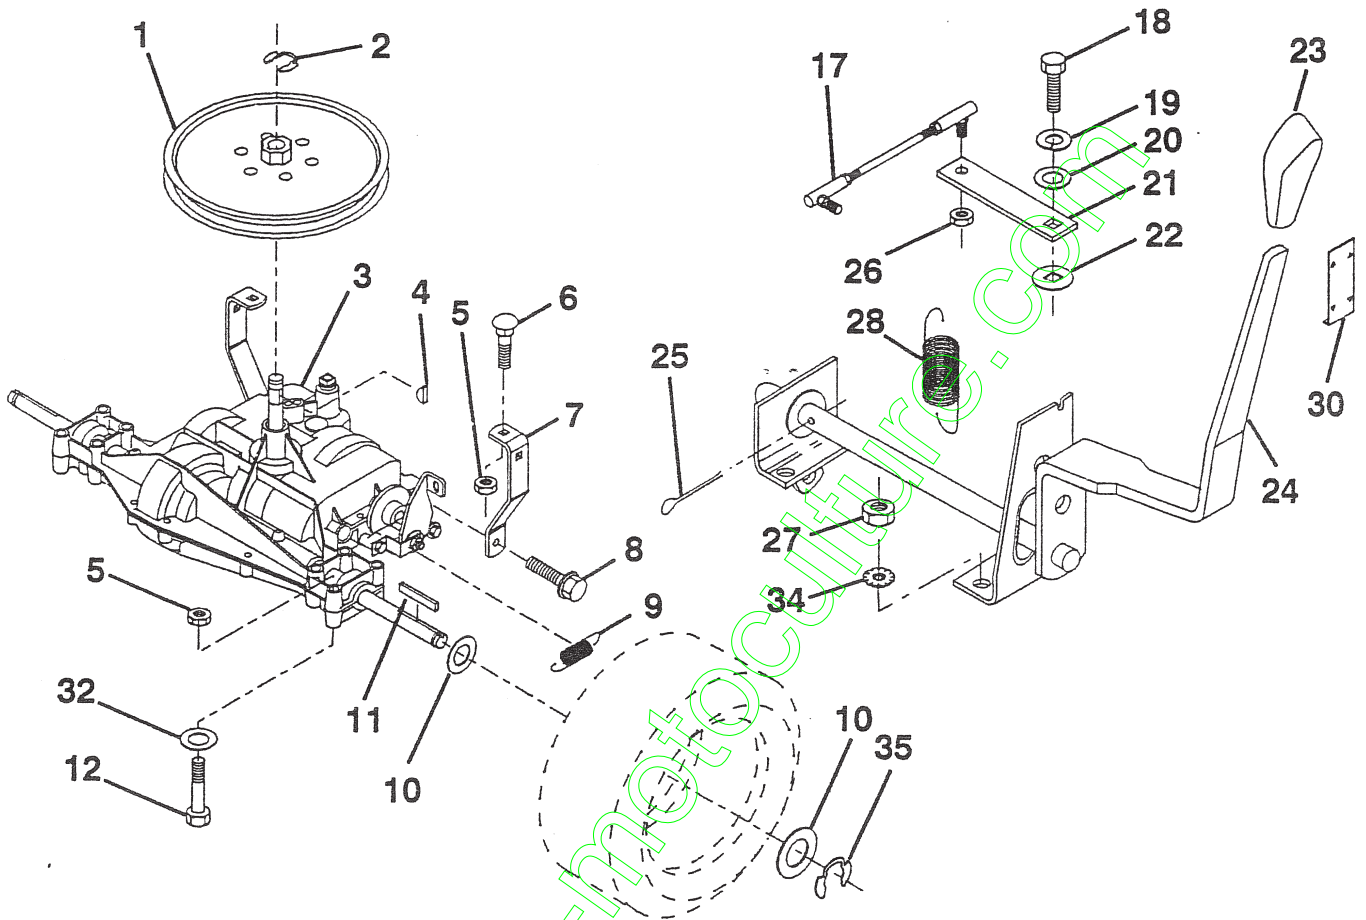

REPAIR PARTS

12 HP 36" TRACTOR - - LT120, PRODUCT NO. 954 00 04-12 (HU1236B)

TRANSAXLE

KEY NO.	PART NO.	DESCRIPTION	KEY NO.	PART NO.	DESCRIPTION
1	532123385	Pulley	19	810040400	Washer, Lock 1/4
2	812000028	Ring, Retainer	20	819091210	Washer 9/32 x 3/4 x 10 Ga.
3	532127054	Transaxle, 6 Speed, Peerless Model #930-028	21	532126292	Arm, Shift
4	532125096	Key, Woodruff #9	22	532105701	Washer, Shift Plate
5	873680500	Nut, Crownlock 5/16-18	23	532122011	Knob, Golf Club
6	872140506	Bolt, Carriage 5/16-18 UNC x 3/4	24	532128202	Handle, Asm. Shift
7	532123378	Strap, Torque	25	876020416	Pin, Cotter 1/8 x 1
8	817490512	Screw 5/16-18 x 3/4	26	873810500	Nut, Hex Nylon
9	532110422	Spring, Brake	27	873510500	Nut, Keps 5/16-18
10	532121749	Washer 25/32 x 1-1/4 x 16 Ga.	28	532128085	Extension, Spring
11	532123583	Key, Square	30	532123692	Retainer, Knob
12	874760540	Bolt Fin Hex 5/16-18 UNC x 2-1/2	32	819111116	Washer
17	532126293	Link, Shift	34	811050500	Washer, Ext., Tooth, Lock 5/16
18	871040412	Bolt, Fin Hex 1/4-28 UNF x 3/4 Gr. 8	35	812000001	E-Ring

HARDWARE SHOWN LARGER FOR EASIER IDENTIFICATION