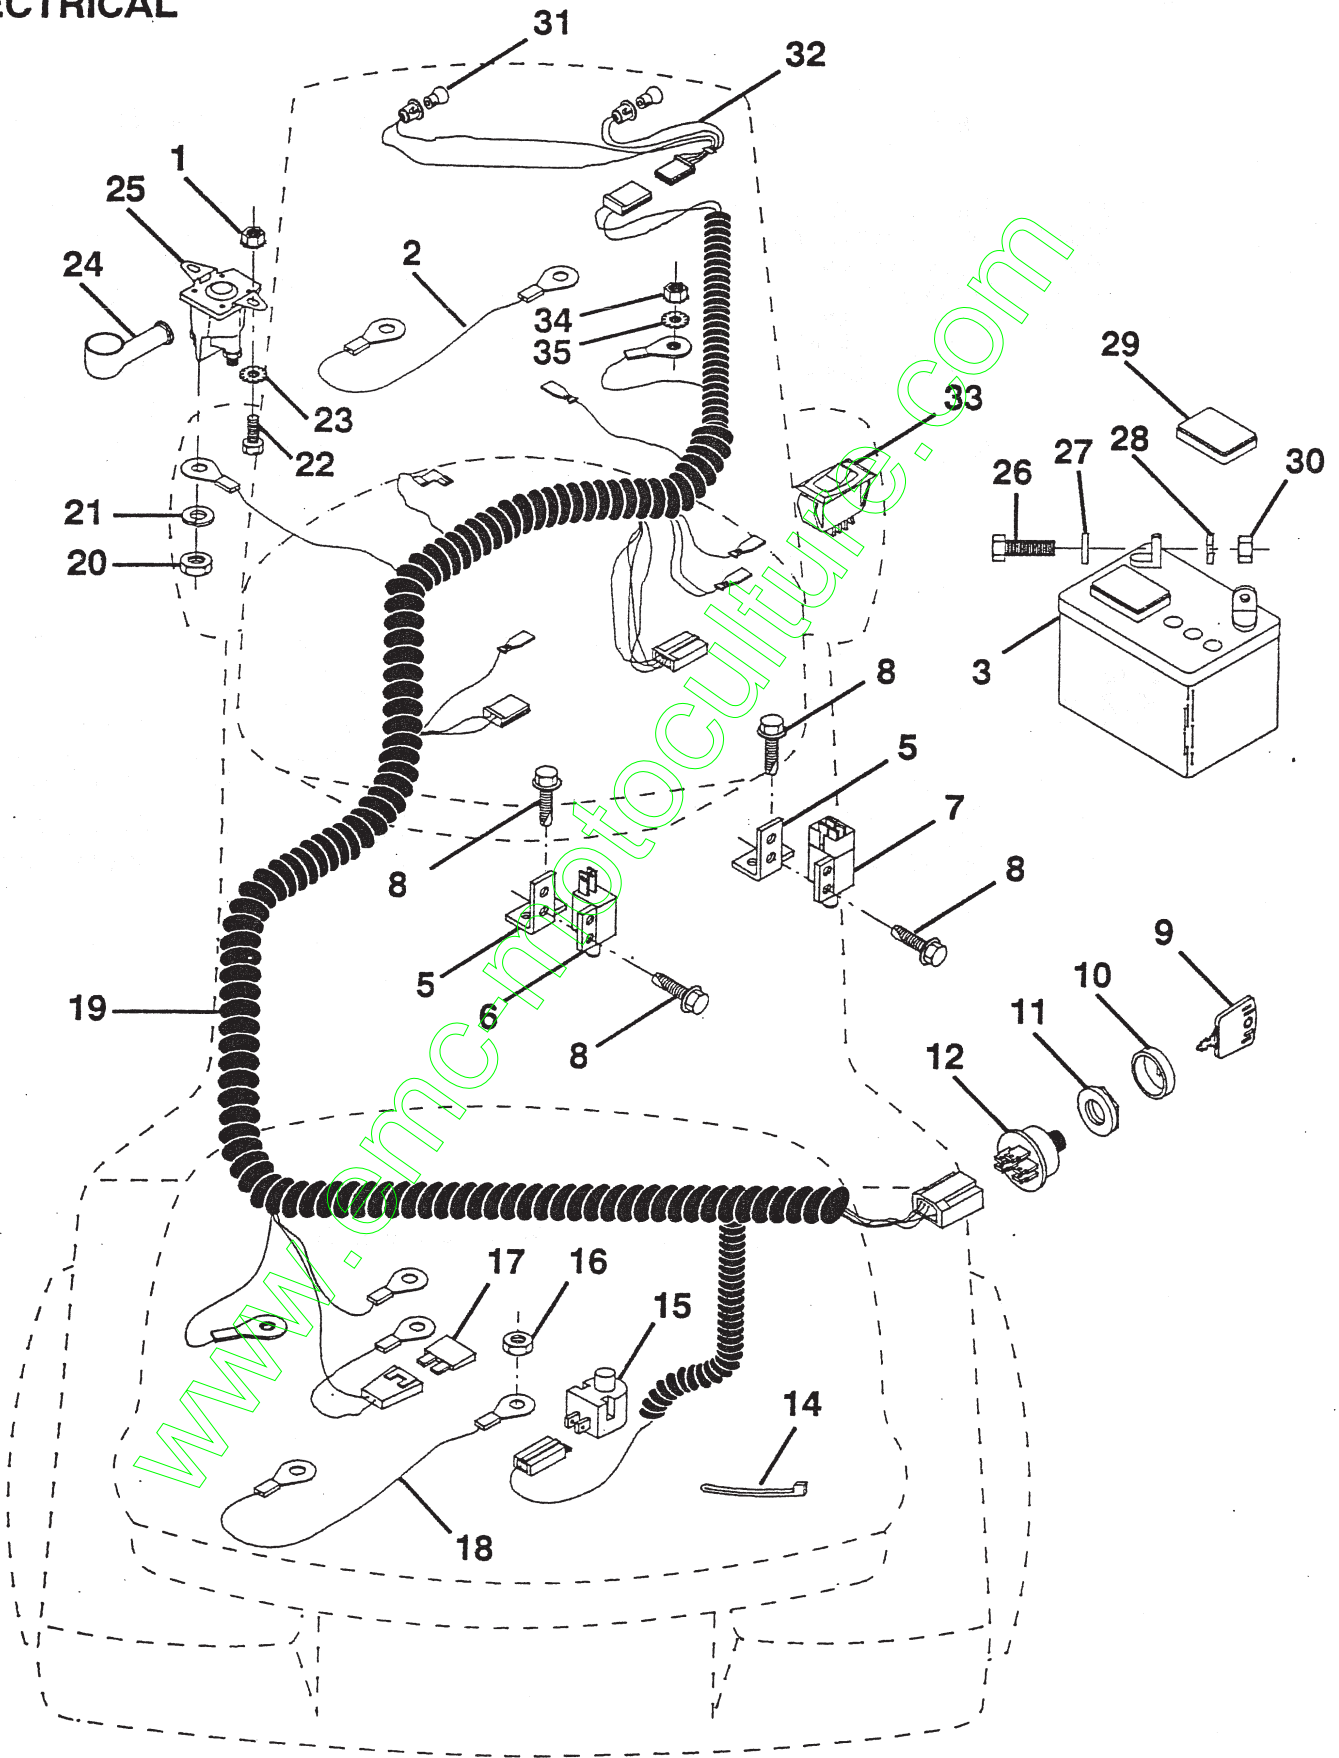

REPAIR PARTS

12 HP 36" TRACTOR -- LT120, PRODUCT NO. 954 00 04-12 (HU1236B)
ELECTRICAL

REPAIR PARTS

12 HP 36" TRACTOR - - LT120, PRODUCT NO. 954 00 04-12 (HU1236B)

ELECTRICAL

KEY NO.	PART NO.	DESCRIPTION	KEY NO.	PART NO.	DESCRIPTION
1	873510400	Nut, Hex Keps 1/4-20	21	810090400	Washer, Lock 1/4
2	532128353	Assembly, Cable	22	874780408	Bolt, Fin. Hex 1/4-20 UNC x 1/2 Gr. 5
3	532133909	Battery	23	811050400	Washer, Lock Ext. Tooth 1/4
5	532108236	Bracket, Switch	24	532131563	Cover, Terminal
6	532104445	Switch, Interlock	25	532109081	Solenoid
7	532109553	Switch, Interlock	26	874760412	Bolt, Hex Hd. 1/4-20 UNC x 3/4
8	817021008	Screw, Hex Hd. Tap #10-24 x 1/2	27	819091016	Washer 9/32 x 5/8 x 16
9	532122147	Key, Molded	28	810040400	Washer, Lock 1/4
10	532123620	Cover, Key Ignition	29	532121264	Cap, Battery
11	532124211	Nut, Ignition	30	873220400	Nut, Fin. Hex 1/4-20 UNC
12	532125104	Switch, Ignition	31	532004152	Bulb, Light
14	532124756	Tie, Cable	32	532131078	Socket, Light Harness
15	532121305	Switch, Plunger	33	532110712	Switch, Light
16	873510500	Nut, Hex, Keps 5/16-18	34	873510600	Nut Keps Hex 3/8-16
17	532108824	Fuse	35	811050600	Lockwasher Ext. Tooth 3/8
18	532108423	Assembly, Cable			
19	532132222	Harness, Ignition			
20	873350400	Nut, Hex Jam 1/4-20			

NOTE: All component dimensions given in U.S. inches
1 inch = 25.4 mm

HARDWARE SHOWN LARGER FOR EASIER IDENTIFICATION

www.emc-motocult.com