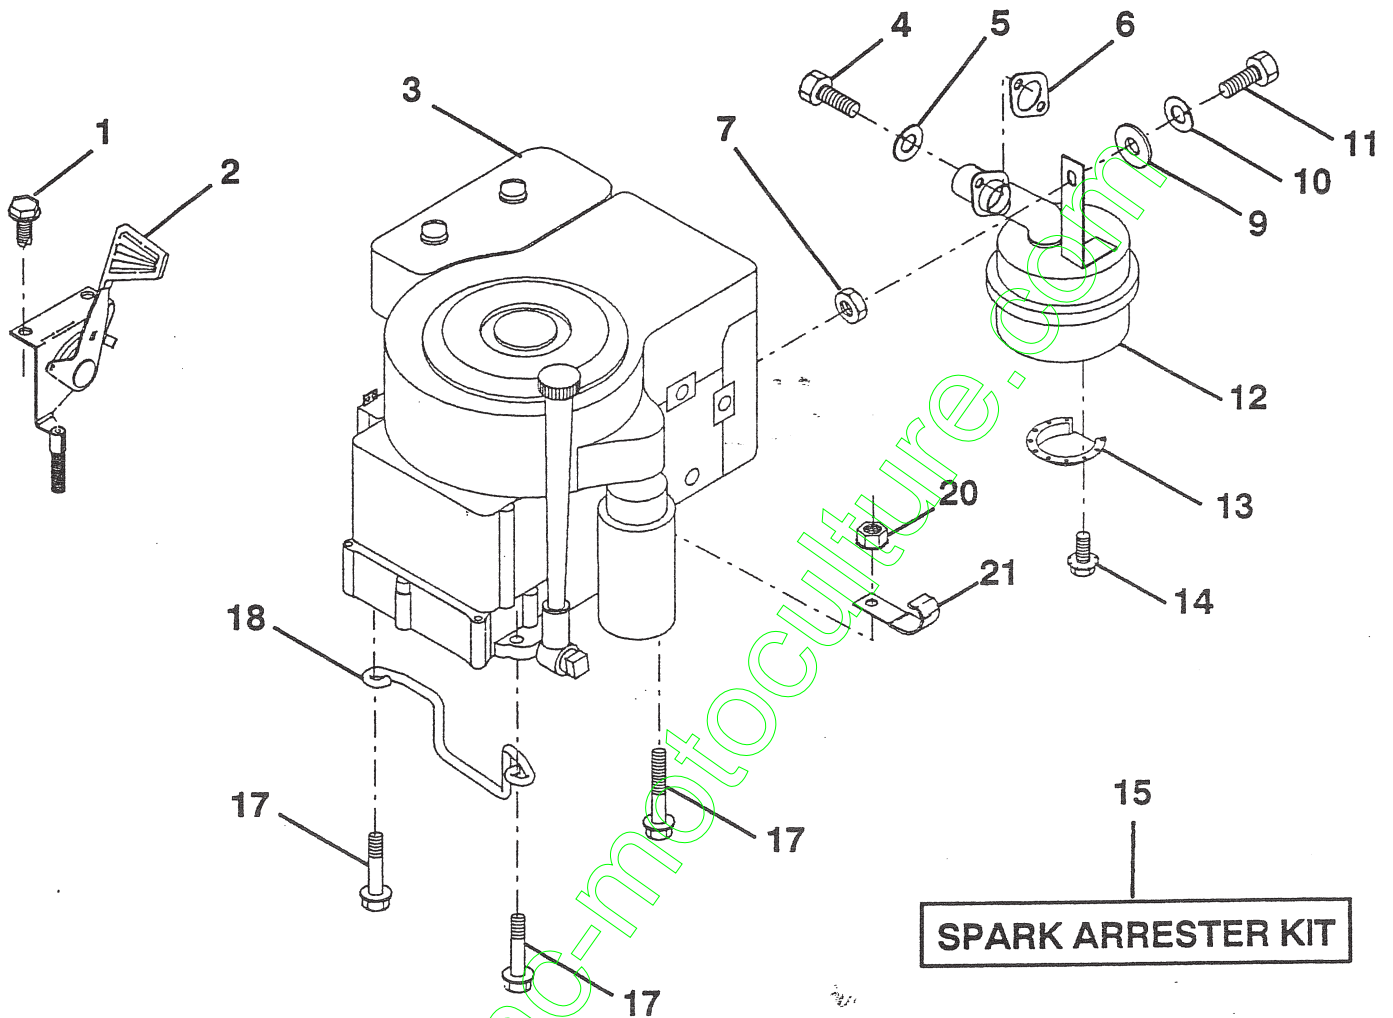

REPAIR PARTS

12 HP 36" TRACTOR - - LT120, PRODUCT NO. 954 00 04-12 (HU1236B)

ENGINE / THROTTLE

KEY NO.	PART NO.	DESCRIPTION	KEY NO.	PART NO.	DESCRIPTION
1	817720408	Screw, Hex Thd. Cut 1/4-20 x 1/2	11	874780416	Bolt, Hex Fin. 1/4-20 UNC x 1
2	532132521	Control, Throttle	12	532124097	Muffler
3	-----	Engine, Briggs and Stratton Model No. 283707	13	532101326	Deflector, Muffler
4	871070512	Screw, Hex, Cap 5/16-18 x 3/4	14	817030808	Screw, Spiderlock Hex Hd. 8 x 1/2 ABTPS
5	810040500	Washer, Lock Heavy Helical Spring 5/16	15	532121851	Arrester, Spark (Optional equipment)
6	532125593	Gasket, Exhaust	17	817490624	Screw, Hex Washer Head, Thdrol. 3/8-16 x 1-1/2
7	873220500	Nut Fin Hex 5/16-18	18	532126636	Keeper, Ground Drive Belt
9	819101216	Washer 5/16 x 3/4 x 16	20	873510600	Nut, Keps 3/8-16
10	810040400	Washer, Lock Heavy Helical Spring 1/4	21	532124996	Clip, Fuel Line

HARDWARE SHOWN LARGER FOR EASIER IDENTIFICATION