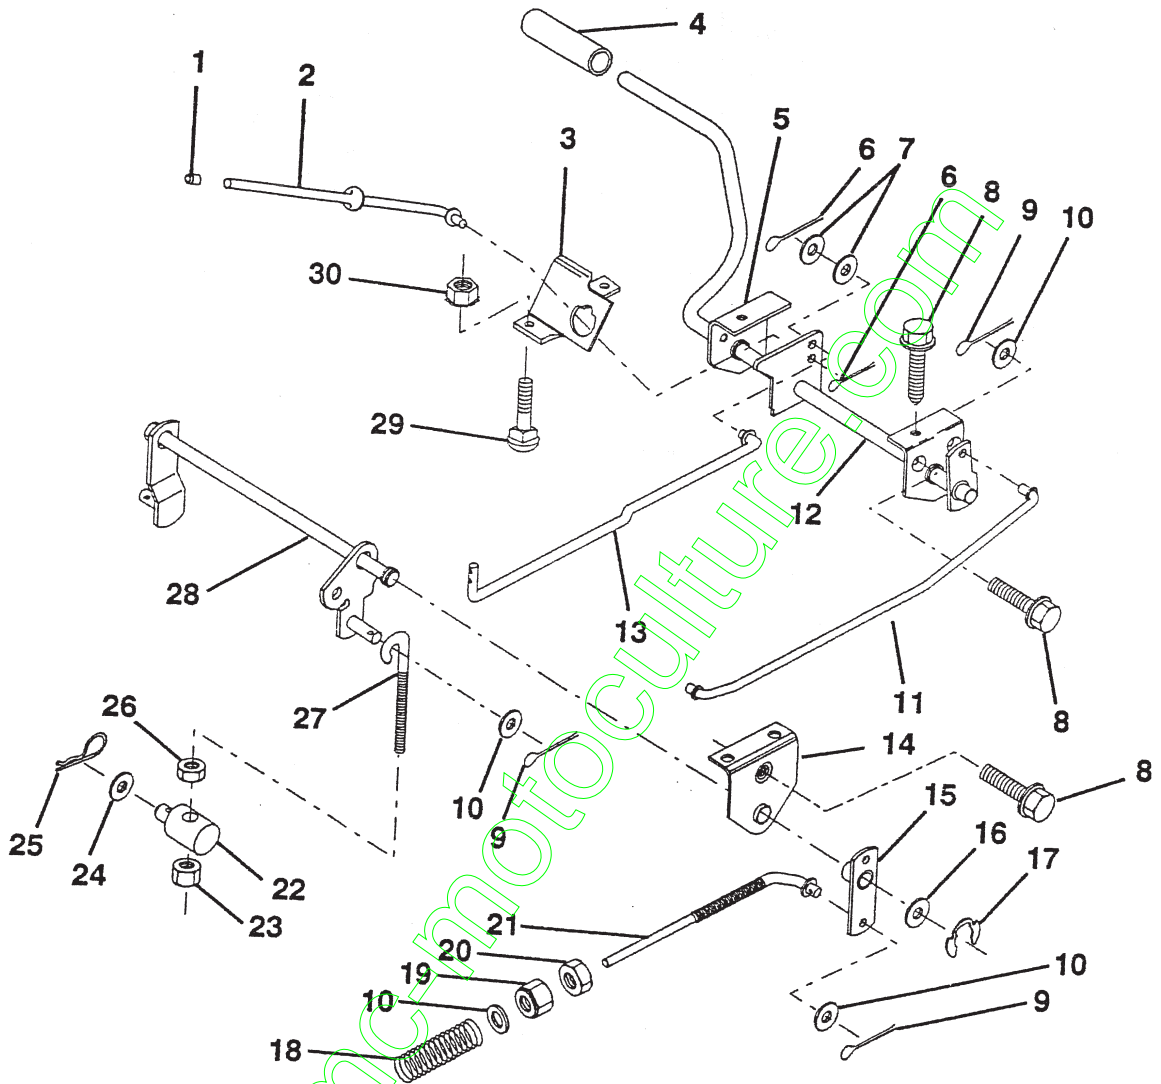

REPAIR PARTS

12 HP 36" TRACTOR - - LT120, PRODUCT NO. 954 00 04-12 (HU1236B) BRAKE / REAR MOWER LIFT ASSEMBLY

KEY NO.	PART NO.	DESCRIPTION	KEY NO.	PART NO.	DESCRIPTION
1	532071673	Cap, Plunger	16	819251816	Washer 25/32 x 1-1/8 x 16 Ga.
2	532123436	Rod, Parking Brake	17	812000034	Ring, Klip
3	532123437	Bracket, Parking Brake	18	532106888	Spring, Brake Rod
4	532008156	Cover, Pedal	19	873800600	Locknut, Hex w/Washer Insert 3/8-16 UNC
5	532122504	Bracket, Clutch/Brake Pedal, L.H.	20	873350600	Nut, Hex, Jam 3/8-16 UNC
6	876020312	Pin, Cotter 3/32 x 3/4	21	532131460	Rod, Rear Brake
7	819131016	Washer 13/32 x 5/8 x 16 Ga.	22	532127378	Trunnion, Lift
8	817490508	Screw, Hex, Thd. Roll. 5/16-18 x 1/2	23	873680600	Nut, Crownlock 3/8-16 UNC
9	876020412	Pin, Cotter 1/8 x 3/4	24	819132012	Washer 13/32 x 1-1/4 x 12 Ga.
10	819131316	Washer 13/32 x 13/16 x 16 Ga.	25	532124961	Spring, Retainer
11	532123543	Rod, Brake Front	26	873930600	Nut, Centerlock 3/8-16 UNC
12	532133483	Assembly, Clutch/Brake Pedal	27	532127369	Link, Threaded
13	532123394	Rod, Clutch	28	532127358	Assembly, Rear Mower Lift
14	532121978	Bracket, Lift, Shaft	29	872110506	Bolt, Carriage 5/16-18 UNC x 3/4
15	532133332	Assembly, Brake, Pivot, Arm	30	873510500	Nut, Keps 5/16-16 UNC

HARDWARE SHOWN LARGER FOR EASIER IDENTIFICATION