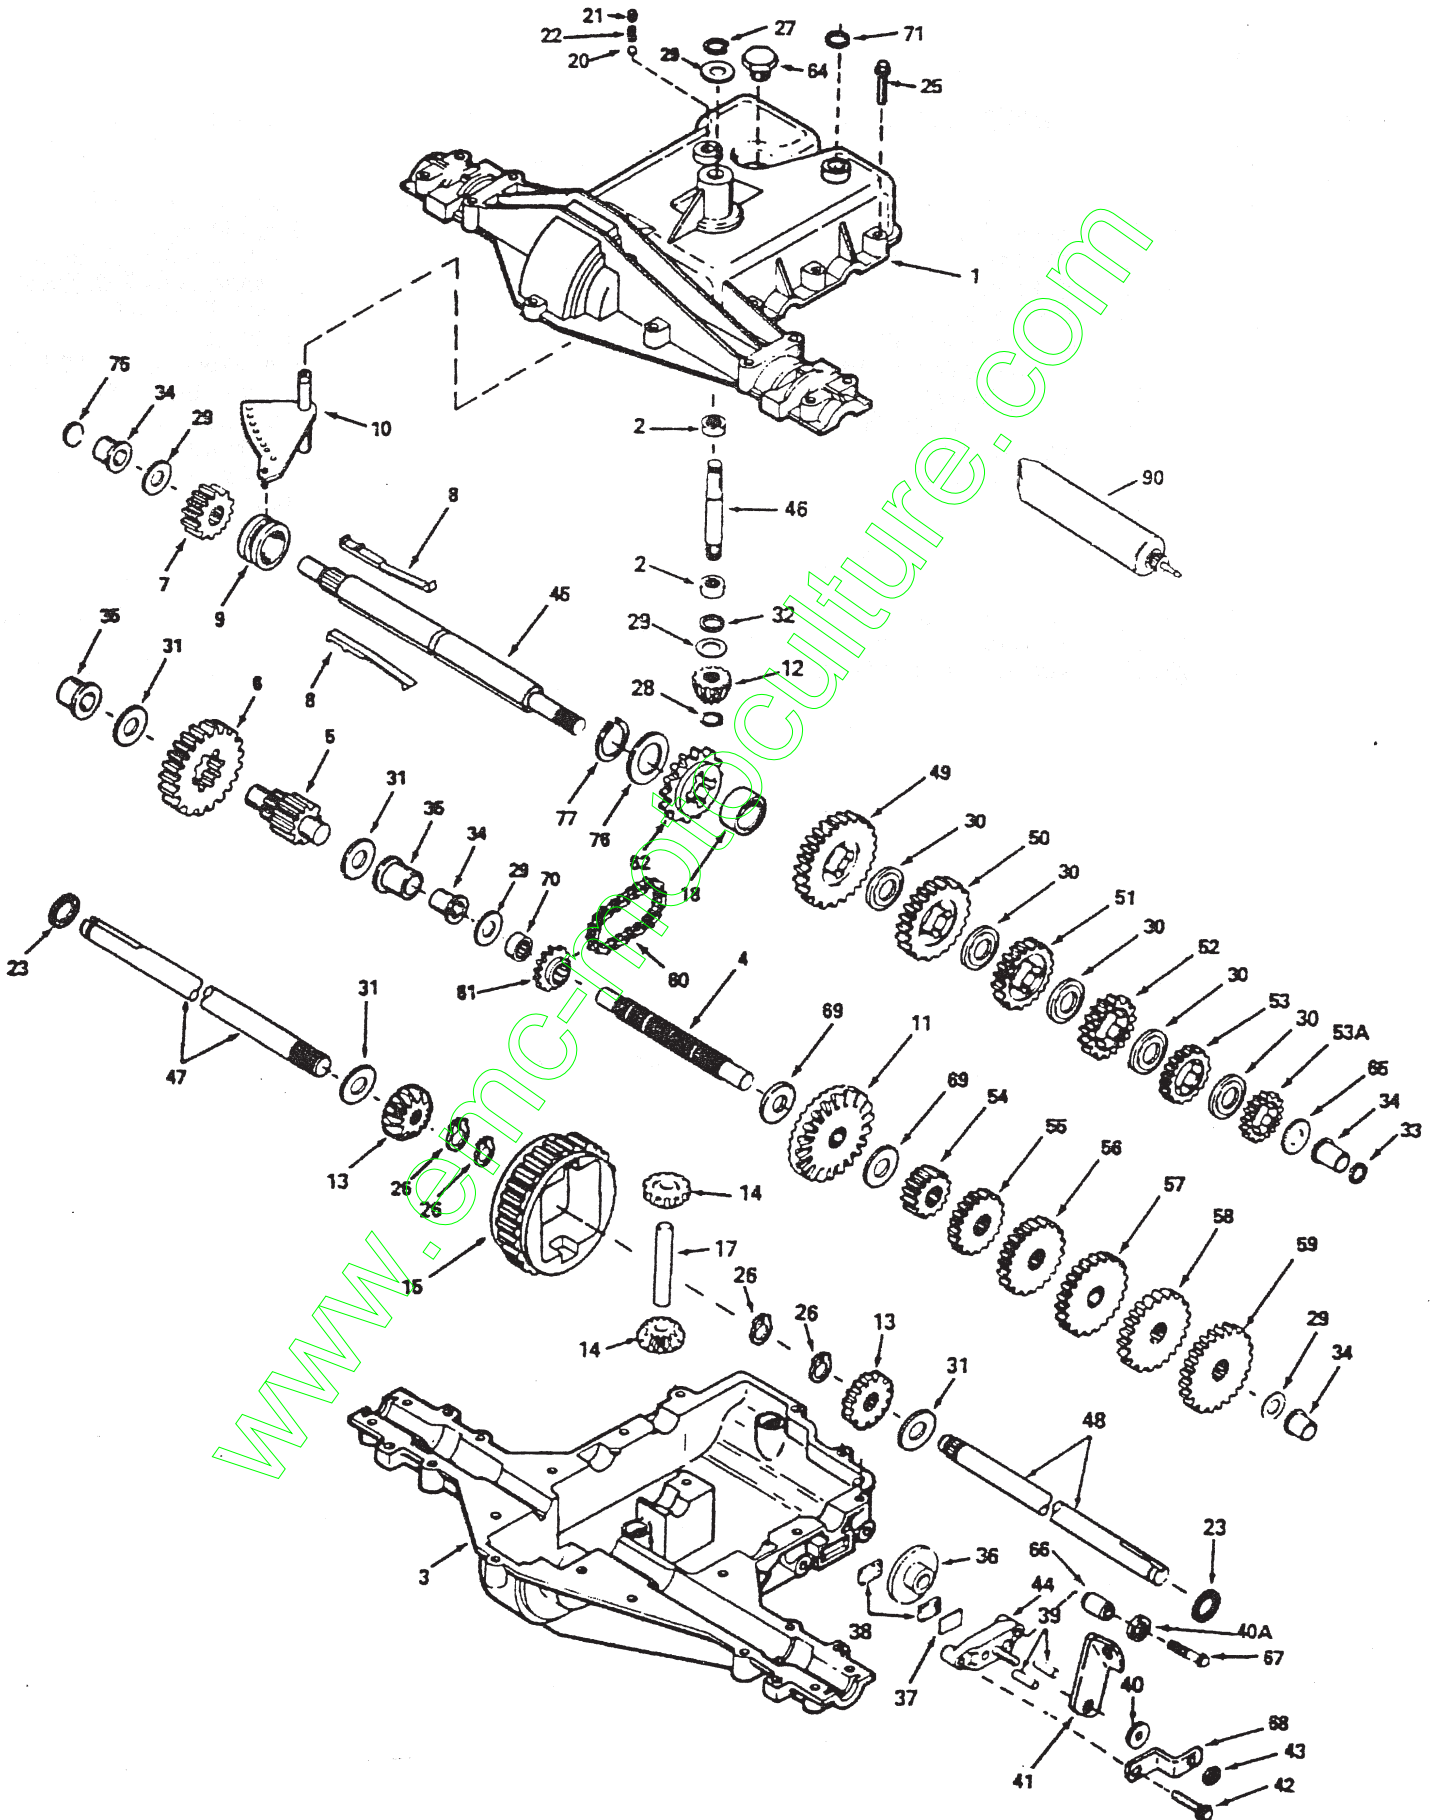

REPAIR PARTS

12 HP 36" TRACTOR -- LT120, PRODUCT NO. 954 00 04-12 (HU1236B)
TRANSAXLE - PEERLESS MODEL NO. 930-028

REPAIR PARTS

12 HP 36" TRACTOR - - LT120, PRODUCT NO. 954 00 04-12 (HU1236B)

TRANSAXLE - PEERLESS MODEL NO. 930-028

REF NO.	PART NO.	DESCRIPTION	REF NO.	PART NO.	DESCRIPTION
1	772108	Cover, Transaxle	41	790047	Lever, Brake
2	780086	Bearing, Needle	42	792073	Screw, Flanged Hex Head, Thread Forming 1/4-20 x 1-1/4
3	770102	Case, Transaxle	43	792075	Locknut 5/16-24
4	776260	Shaft, Counter	44	790025	Holder, Brake Pad
5	776219	Shaft and Pinion Assembly, Output	45	776315A	Shaft, Brake, 4-Keyed
6	778139	Gear, Output	46	776135	Shaft, Input
7	778136	Gear, Spur 15 Teeth	47	774883	Axle, 10-5/8" long
8	792136	Key	48	774884	Axle, 15-1/4" long
9	784352	Collar, Shifter	49	778191	Gear, Spur 37 Teeth
10	784355	Rod and Fork Assembly, Shift	50	778125	Gear, Spur 35 Teeth
11	778229	Gear, Bevel 42 Teeth	51	778124A	Gear, Spur 30 Teeth
12	778113A	Bevel Pinion, Input	52	778123A	Gear, Spur 25 Teeth
13	778221	Gear, Bevel	53	778122A	Gear, Spur 22 Teeth
14	778068	Gear, Bevel Pinion	53A	778209	Gear, Spur 19 Teeth
15	778260	Gear, Ring	54	778230	Gear, Spur 12 Teeth
17	786139	Pin, Drive	55	778151	Gear, Spur 15 Teeth
18	786102	Spacer, Neutral	56	778126A	Gear, Spur 20 Teeth
20	792077	Ball, Steel 5/16" diameter	57	778127A	Gear, Spur 25 Teeth
21	792078	Set Screw 3/8-16 x 3/8	58	778128A	Gear, Spur 28 Teeth
22	792079	Spring	59	778163	Gear, Spur 31 Teeth
23	788061	Ring, Felt	60	786081	Chain, Roller (Number 41 Chain, 24 Links)
25	792073	Screw, Flanged Hex Head, Thread Forming 1/4-20 x 1-1/4	61	786082	Sprocket 9 Teeth
26	792125	Ring, Retainer (4 required, package of 2)	62	786123	Sprocket 18 Teeth
27	792035	Ring, Retainer	64	792074	Plug, Hex Head 9/16-18 Thread
28	788040	Ring, Retainer	65	780109	Washer, Thrust
29	780072	Washer, Thrust	66	786067	Spacer
30	780108	Washer, Thrust	67	792085	Screw, Flanged Hex Head, Thread Forming 1/4-20 x 2-1/4
31	780001	Washer	68	786086	Bracket, Brake Lever
32	792001	"O" Ring	69	780051	Washer, Thrust
33	788051	Seal, Square Cut	70	786118	Spacer
34	780105A	Bushing, Flanged	71	788069	Seal, Square Cut
35	780118A	Bushing, Flanged	75	786116	Disk
36	790003	Disk, Brake	76	780090	Washer, Thurst
37	790007	Plate, Brake Pad	77	788075	Ring, Retaining
38	790006	Pad, Brake	90	788067B	Grease, Bentonite (32 Oz. Bottle)
39	786026	Pin, Dowel			
40	792076	Washer, Flat			
40A	792128	Washer, Flat			

NOTE: All component dimensions given in U.S. inches
1 inch = 25.4 mm

Parts must be ordered from Tecumseh Products Co.