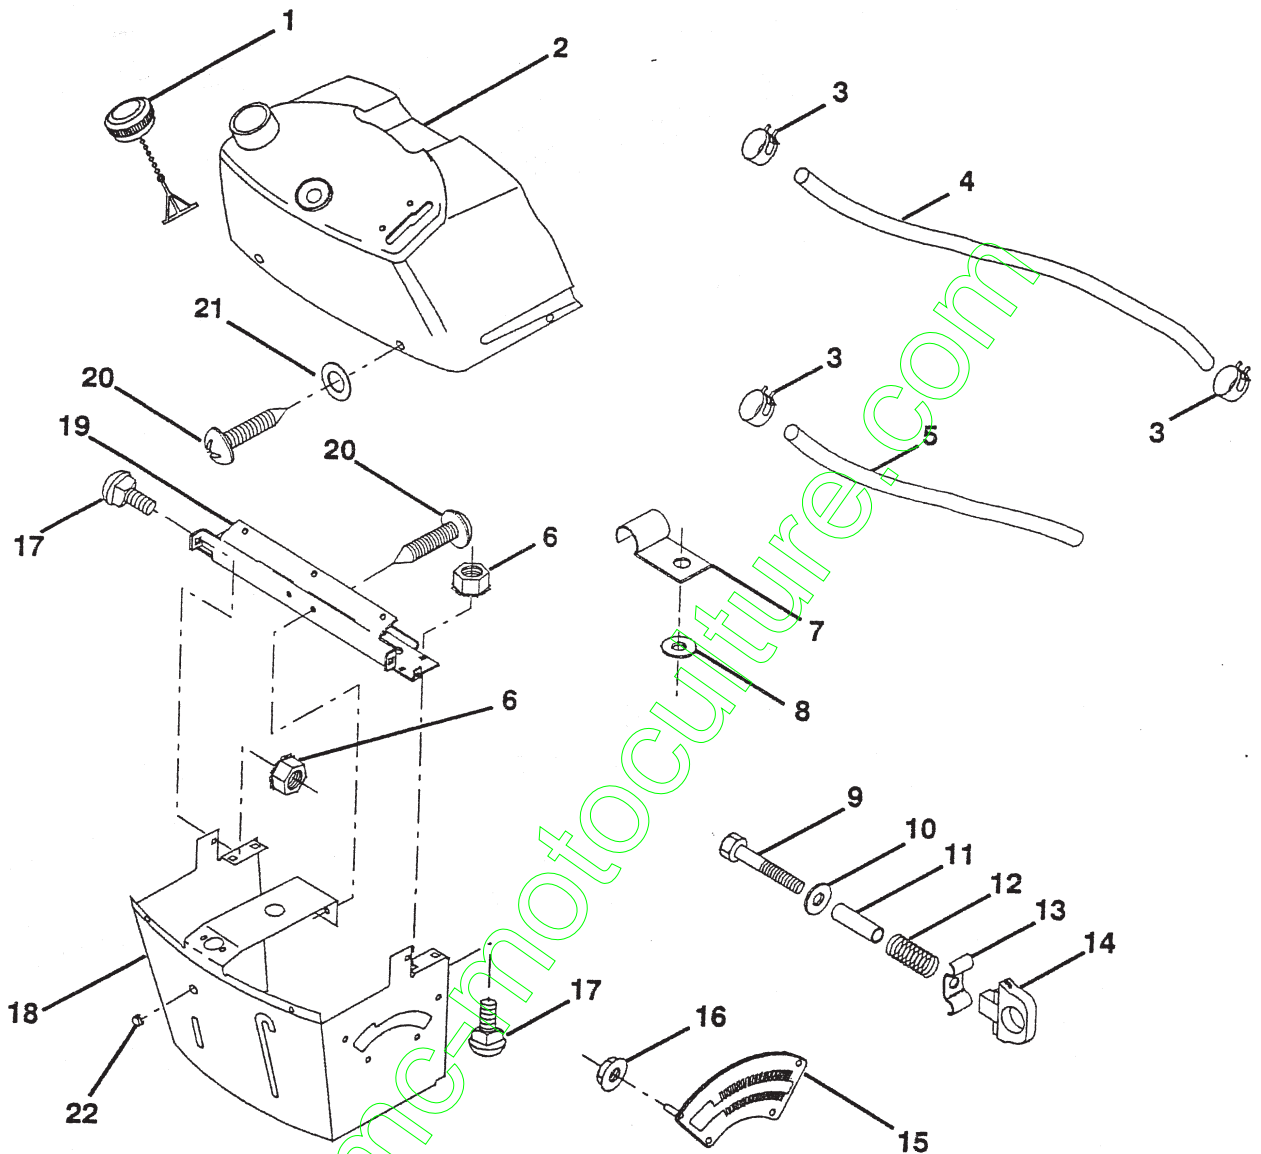

## SEAT

KEY NO.	PART NO.	DESCRIPTION
1	872050411	Bolt, Carriage 1/4-20 x 1-3/8
2	532127398	Seat
3	874641008	Screw, Slotted Pan Head #10-32 x 1/2
4	873680500	Nut, Crownlock 5/16-18
5	532105529	Bolt, Shoulder 5/16-18 UNC
6	532124967	Clip, Insulated
7	873951000	Nut, Keps #10-32 UNF
8	874760612	Bolt, Fin Hex 3/8-16 UNC x 3/4
9	532126656	Bracket, Pivot Seat
10	532126471	Clip, Insulated
11	819133210	Washer 12/32 x 2 x 10 Ga.

KEY NO.	PART NO.	DESCRIPTION
12	873680600	Nut, Crownlock 3/8-16 UNC
13	532120068	Knob, Seat 1/2-13 UNC
15	819171912	Washer, 17/32 x 1-3/16 x 12 Ga.
16	532127018	Bolt, Shoulder
17	532121251	Strip, Foam
18	532123976	Nut, Hex Large Flange Lock
19	532121248	Bushing, Snap
20	532121250	Spring, Compression
21	532121249	Spacer, Split 28 Id. x .88 Lg.
22	532121246	Bracket, Switch, Mounting
23	532131451	Pan, Seat

HARDWARE SHOWN LARGER FOR EASIER IDENTIFICATION

**REPAIR PARTS**

**12 HP 36" TRACTOR - - LT120, PRODUCT NO. 954 00 04-12 (HU1236B)  
DASH**

KEY NO.	PART NO.	DESCRIPTION	KEY NO.	PART NO.	DESCRIPTION
1	532127399	Cap, Fuel	12	532003720	Spring
2	532130916	Assembly, Dash & Fuel Tank	13	532126450	Clip, Height Adjustment
3	532123487	Clamp, Hose	14	532126115	Knob, Height Stop
4	532008544	Line, Fuel	15	532122023	Adjustment, Quadrant Height
5	532008548	Line, Fuel	16	532124346	Nut, Self-Threading 3/16-18
6	873510400	Nut, Hex, Keps 1/4-20	17	872110404	Bolt, Carriage 1/4-20 x 1/2 Gr. 5
7	532124996	Clip, Fuel Line	18	532130745	Support Assembly, Dash
8	819091216	Washer 9/32 x 3/4 x 16 Ga.	19	532134744	Brace, Cross
9	874760428	Bolt, Hex, Fin 1/4-20 x 1-3/4	20	818000408	Screw 1/4-20 x 1/2 SLFTTPG
10	819091413	Washer 11/32 x 11/16 x 16 Ga.	21	819090816	Washer 9/32 x 1/2 x 16 Ga.
11	532121249	Spacer, Split	22	532134014	Plug Dome