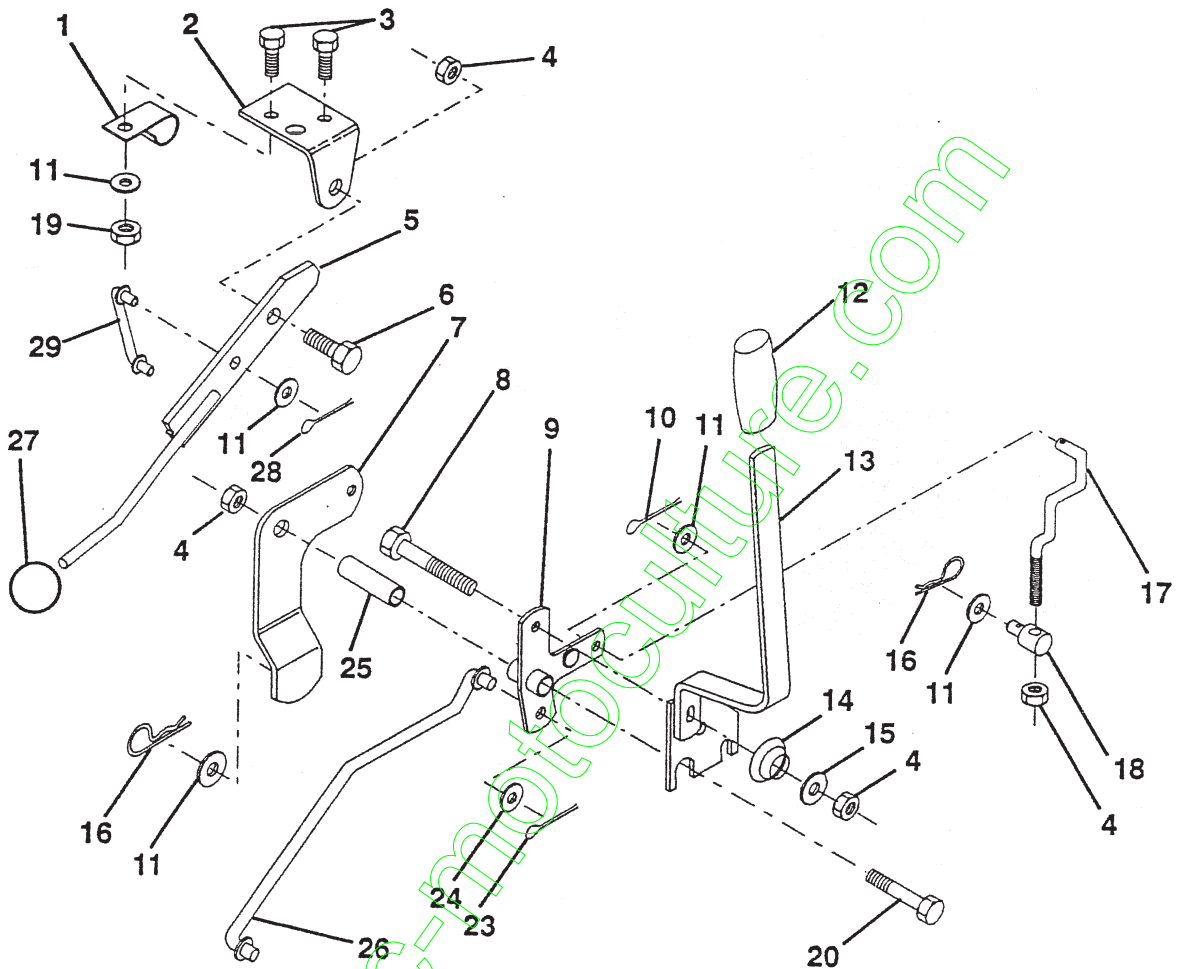

REPAIR PARTS

12 HP 36" TRACTOR -- LT120, PRODUCT NO. 954 00 04-12 (HU1236B) MOWER LIFT LEVER

KEY NO.	PART NO.	DESCRIPTION	KEY NO.	PART NO.	DESCRIPTION
1	532126470	Clip, Insulated	15	819131212	Washer 13/32 x 3/4 x 12 Ga.
2	532122018	Bracket, Mower Clutch	16	532124961	Retainer, Spring
3	874780408	Bolt, Fin. Hex 1/4-20 UNC x 1/2 Gr. 5	17	532127359	Link, Front Lift
4	873680600	Nut, Crownlock 3/8-16 UNC	18	532133205	Trunnion, Threaded 3/8-16
5	532123417	Assembly, Clutch Lever	19	873680400	Nut, Crownlock 1/4-20
6	532106451	Bolt, Shoulder	20	874760644	Bolt, Fin. Hex 3/8-16 UNC x 2-3/4
7	532135371	Assembly, Mower Clutch Arm	23	876020416	Pin, Cotter 1/8 x 1
8	874760636	Bolt, Hex 3/8-16 UNC x 2-1/4	24	819171616	Washer 17/32 x 1 x 16 Ga.
9	532121930	Assembly, Bracket Lift	25	532121933	Tube, Spacer
10	876020412	Pin, Cotter 1/8 x 3/4	26	532121934	Rod, Mower Lift
11	819131316	Washer 13/32 x 13/16 x 16 Ga.	27	532121466	Knob
12	532122027	Grip, Handle	28	876020312	Pin, Cotter 3/32 x 3/4
13	532127028	Assembly, Lift Handle	29	532131655	Link, Mower Clutch
14	532123496	Spring, Compression			

HARDWARE SHOWN LARGER FOR EASIER IDENTIFICATION