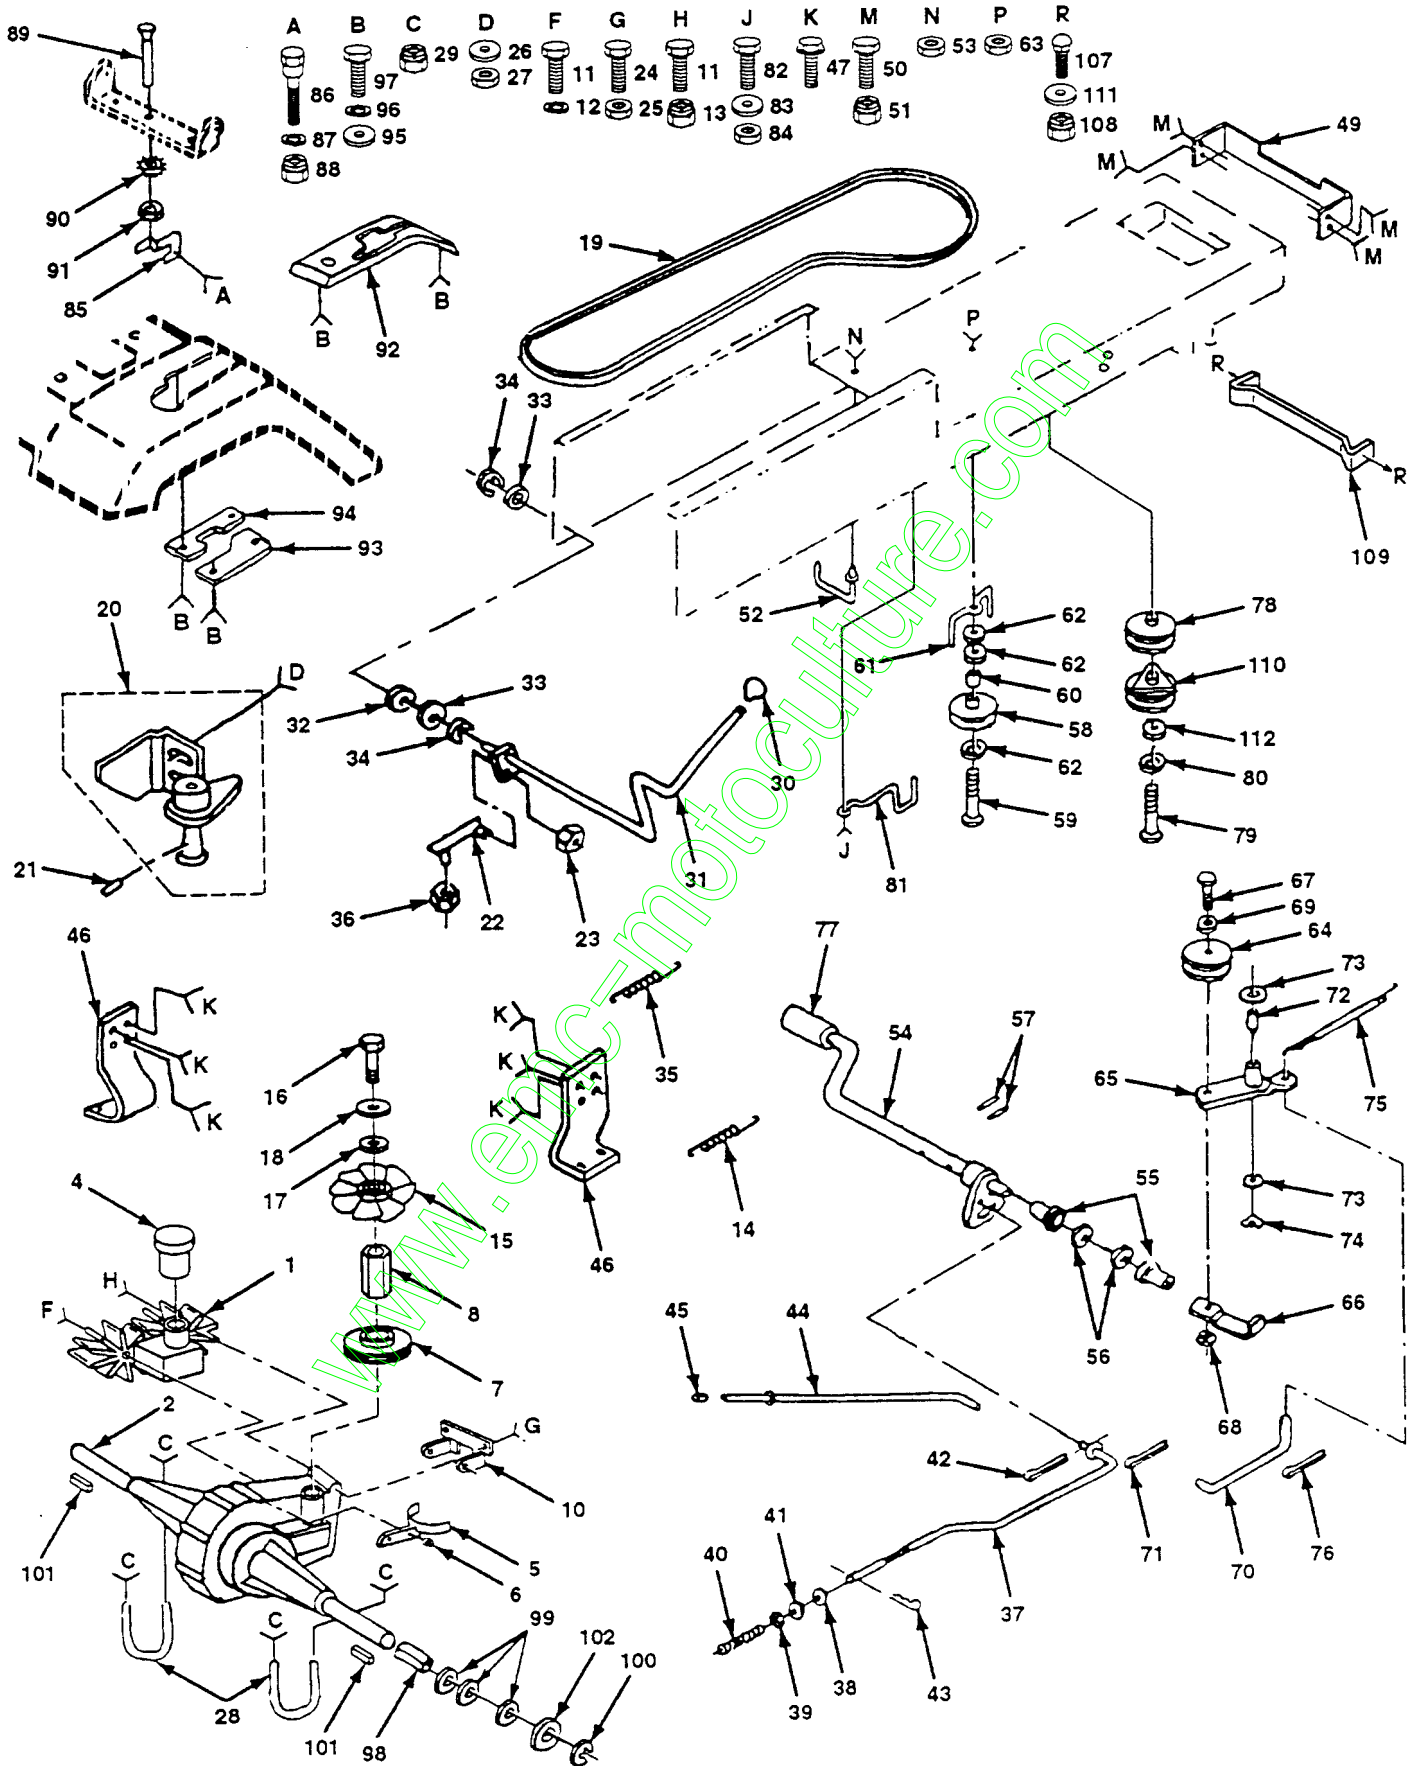

REPAIR PARTS

14 HP 42" TRACTOR - MODEL NO. LT140 (HU14H42A), PRODUCT NO. 954 00 05 12

DRIVE

REPAIR PARTS

14 HP 42" TRACTOR - MODEL NO. LT140 (HU14H42A), PRODUCT NO. 954 00 05 12

DRIVE