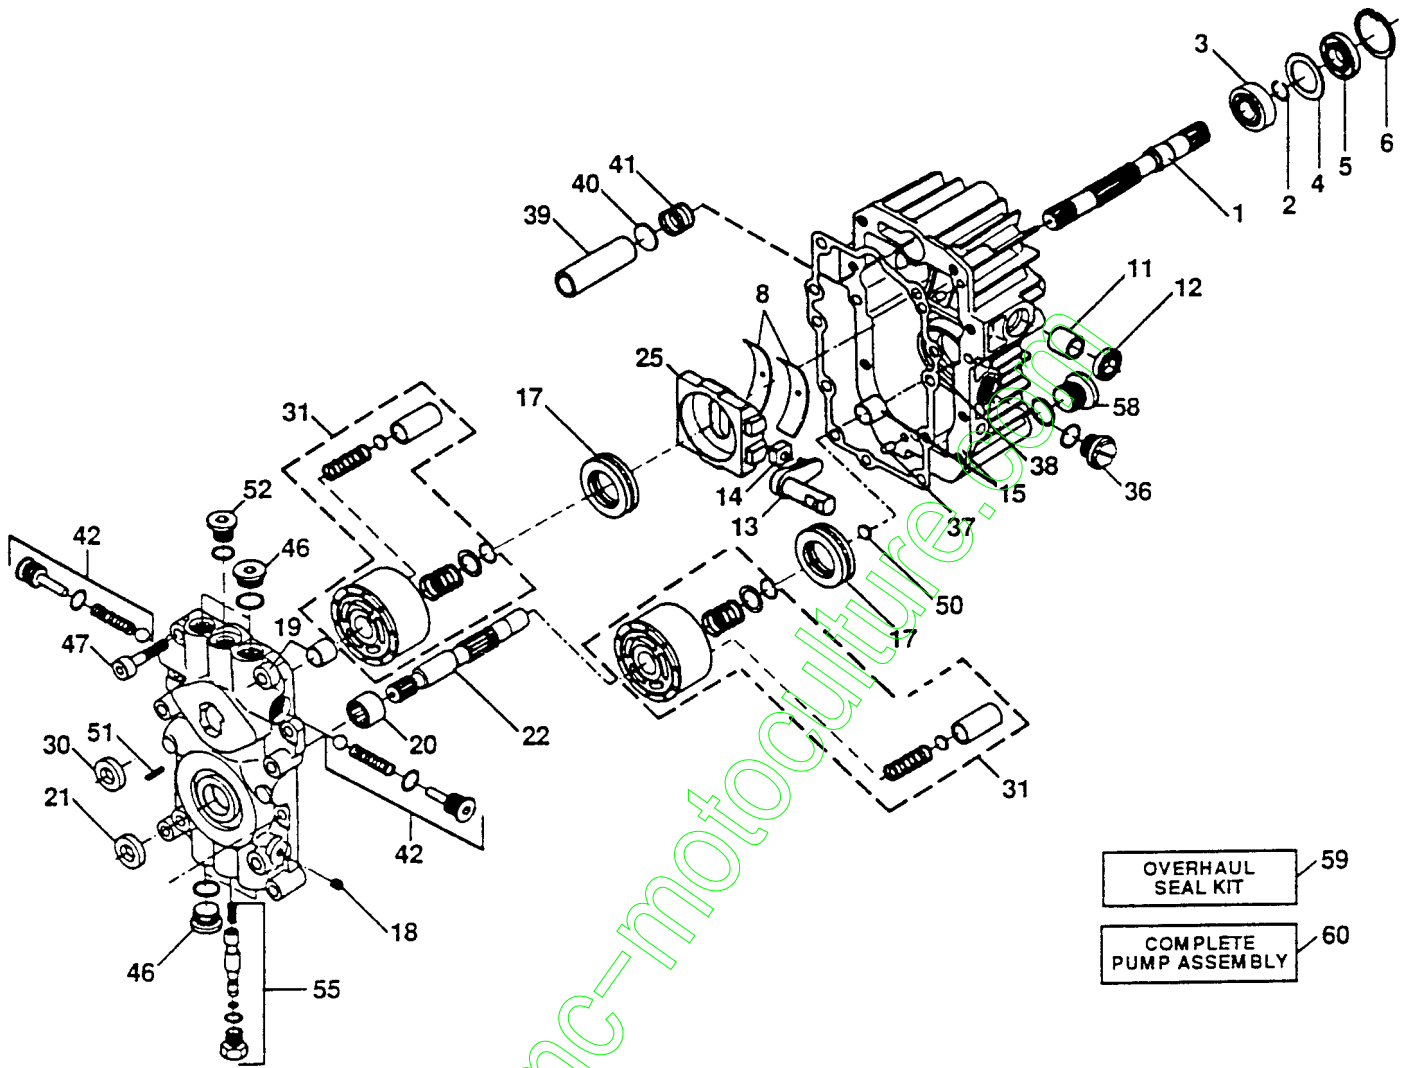

REPAIR PARTS

14 HP 42" TRACTOR - MODEL NO. LT140 (HU14H42A), PRODUCT NO. 954 00 05-12
SUNSTRAND PUMP ASSEMBLY - MODEL NUMBER BDU-10S

KEY PART NO. NO.

KEY PART NO.	NO.	DESCRIPTION
1	532122756	Shaft, Pump
2	532122716	* Ring, Retaining
3	532122745	Bearing, Ball
4	532122715	* Spacer
5	532122700	* Seal, Lip
6	532122699	* Ring, Retaining
8	532122767	Bearing, Cradle
11	532122747	Bearing, Journal
12	532122717	* Seal, Lip
13	532122748	Arm, Trunnion
14	532122749	Guide, Slot
15	532127146	Housing Kit, Transmission
17	532122770	Bearing, Thrust, Ball
18	532122771	Plug, Pipe
19	532127147	Center Section Kit
20	532122773	Bearing, Needle
21	532122722	* Seal, Lip
22	532122750	Shaft, Motor
25	532127148	Swashplate, Variable
30	532122723	* Seal, Lip
31	532127149	Block Kit, Cylinder
36	532127151	Plug, Plastic

KEY PART NO. NO.

KEY PART NO.	NO.	DESCRIPTION
37	532122786	Pin, Stainless, Headless
38	532122718	* Gasket, Center Section
39	532122731	Filter
40	532122730	Washer, Thrust
41	532122728	Spring, Helical, Compression
42	532127152	Check Valve Kit
46	532122787	Plug, Stainless, Threaded
47	532122752	Screw, Socket Head, Cap
50	532122788	Washer, Thrust
51	532122789	Pin, Spiral
52	532122754	Plug, Stainless, Threaded
55	532127153	Bypass Valve Kit
58	532122790	Plug, Stainless, Threaded
59	532127154	Overhaul Seal Kit, BDU-10
60	532121430	Complete Pump Assembly, Complete

NOTE: All component dimensions given in U. S. inches.
1 inch = 25.4 mm