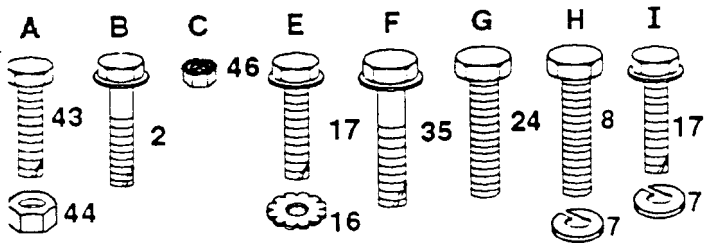

OPTIONAL EQUIPMENT
Spark Arrester