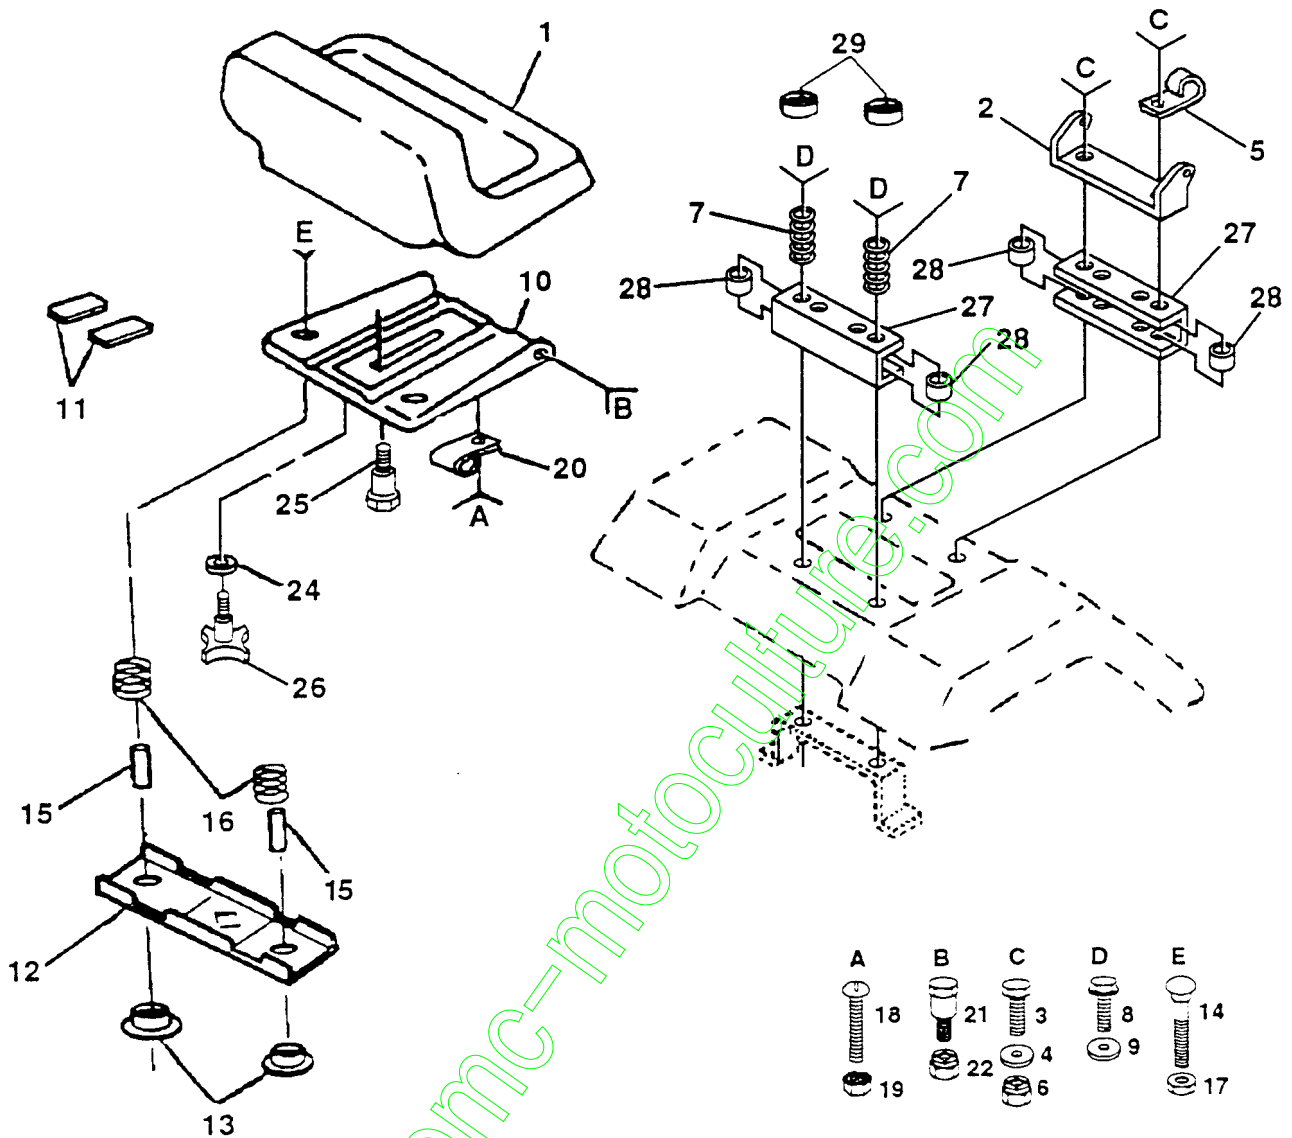

REPAIR PARTS

14 HP 42" TRACTOR - MODEL NO. LT140 (HU14H42A), PRODUCT NO. 954 00 05-12
SEAT ASSEMBLY

KEY NO.	PART NO.	DESCRIPTION
1	532124185	Seat
2	532126656	Bracket Pivot Seat
3	874760640	Bolt, Hex 3/8-16unc X 2-1/2
4	819131610	Washer 13/32 X 1 X 10 Ga
5	532124996	Clip Fuel Line
6	873680600	Nut, Crownlock 3/8-16 Unc
7	532124181	Spring Seat Cprsn
8	817490640	Screw Hwsh Thdrol 3/8-16x2-1/2
9	819131614	Washer 13/32 X 1 X 14 Ga
10	532131451	Pan Seat
11	532121251	Strip Foam
12	532121246	Bracket Mounting Switch
13	532121248	Bushing Snap
14	872050411	Bolt 1/4-20x1-3/8

KEY NO.	PART NO.	DESCRIPTION
15	532134300	Spacer Split
16	532121250	Spring Cprsn
17	532123976	Locknut 1/4 Gr. 5
18	874641008	Screw SLTD Pan Hd #10-32 X 1/2
19	873951000	Nut, Keps #10-32 Unf
20	532124967	Clip Insulated
21	532105529	Bolt, Shoulder 5/16-18 Unc
22	873680500	Nut, Crownlock 5/16-18
24	819171912	Washer 17/32 X 1-3/16 X 12 Ga
25	532127018	Bolt, Shoulder 5/16-18 X 62
26	532120068	Knob Seat 1/2-13unc
27	532131772	Spacer, Seat
28	532131771	Spacer Split
29	532124238	Cap Spring Seat

NOTE All component dimensions given in U.S. inches.
1 inch = 25.4 mm