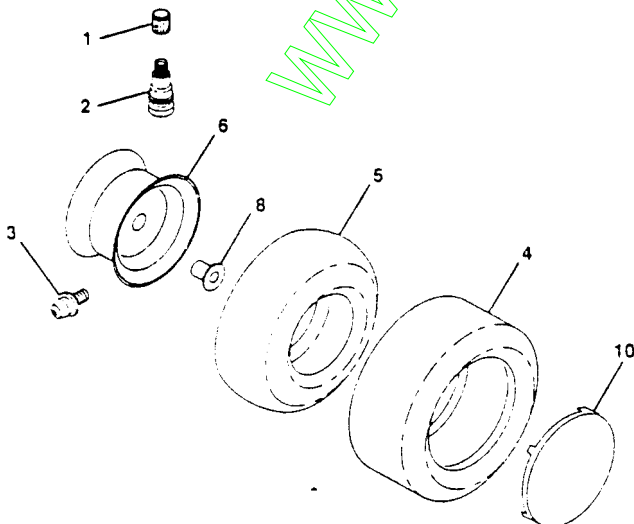

KEY NO.	PART NO.	DESCRIPTION
15	532134300	Spacer Split
16	532121250	Spring Cprsn
17	532123976	Locknut 1/4 Gr. 5
18	874641008	Screw SLTD Pan Hd #10-32 X 1/2
19	873951000	Nut, Keps #10-32 Unf
20	532124967	Clip Insulated
21	532105529	Bolt, Shoulder 5/16-18 Unc
22	873680500	Nut, Crownlock 5/16-18
24	819171912	Washer 17/32 X 1-3/16 X 12 Ga
25	532127018	Bolt, Shoulder 5/16-18 X 62
26	532120068	Knob Seat 1/2-13unc
27	532131772	Spacer, Seat
28	532131771	Spacer Split
29	532124238	Cap Spring Seat

NOTE All component dimensions given in U.S. inches.
1 inch = 25.4 mm

REPAIR PARTS

14 HP 42" TRACTOR - MODEL NO. LT140 (HU14H42A), PRODUCT NO. 954 00 05-12

DECALS

KEY NO.	PART NO.	DESCRIPTION	KEY NO.	PART NO.	DESCRIPTION
1	532136795	Decal Instruction Dash Eng/fr	-	532138311	Decal Lift Handle(Lift Handle)
2	532127520	Decal USA White	-	532138663	Manual Owner's English
3	532137712	Decal Hood RH Husq	-	532138664	Manual Owner's French
4	532137711	Decal Hood LH Husq	Available accessories not included with tractor:		
5	532121549	Decal Caution Battery Fr/ger	-	BD20	42" Snow blade
6	532125946	Decal Chassis Lawn Tractor	-	CE42	42" Bagger
7	532131582	Decal Fender Husqvarna	-	LCO6	Tire Chains (20 x 10 x 8)
8	532133795	Decal Caution Fender Eng/fr	-	LC05	33 lb. Weights (pairs)
9	532101892	Decal Clutch/brake Eng/fr	-	SB20	40" Snow Thrower
10	532137259	Decal Warning MULT-LANGUAGE			
11	532125989	Decal Grille Husqvarna "h" logo			

WHEELS & TIRES

KEY NO.	PART NO.	DESCRIPTION
1	532059192	Cap Valve Tire
2	532065139	Stem Valve
3	532124957	Fitting Grease (Front Wheel Only)
4	532106222	Tire F Ts 15 X 6 0 - 6 Service
	532106268	Tire R Ts 18x9 5-8 C Service
5	532059904	Tube Front (Service Item Only)
	532124926	Tube Rear (Service Item Only)
6	532124999	Rim Asm 8"rear White Service
	532125102	Rim Asm Front 6"
8	532124959	Bearing Flange (Front Wheel Only)
10	532124577	Cover Wheel 6"white
	532124578	Cover Wheel 8"white