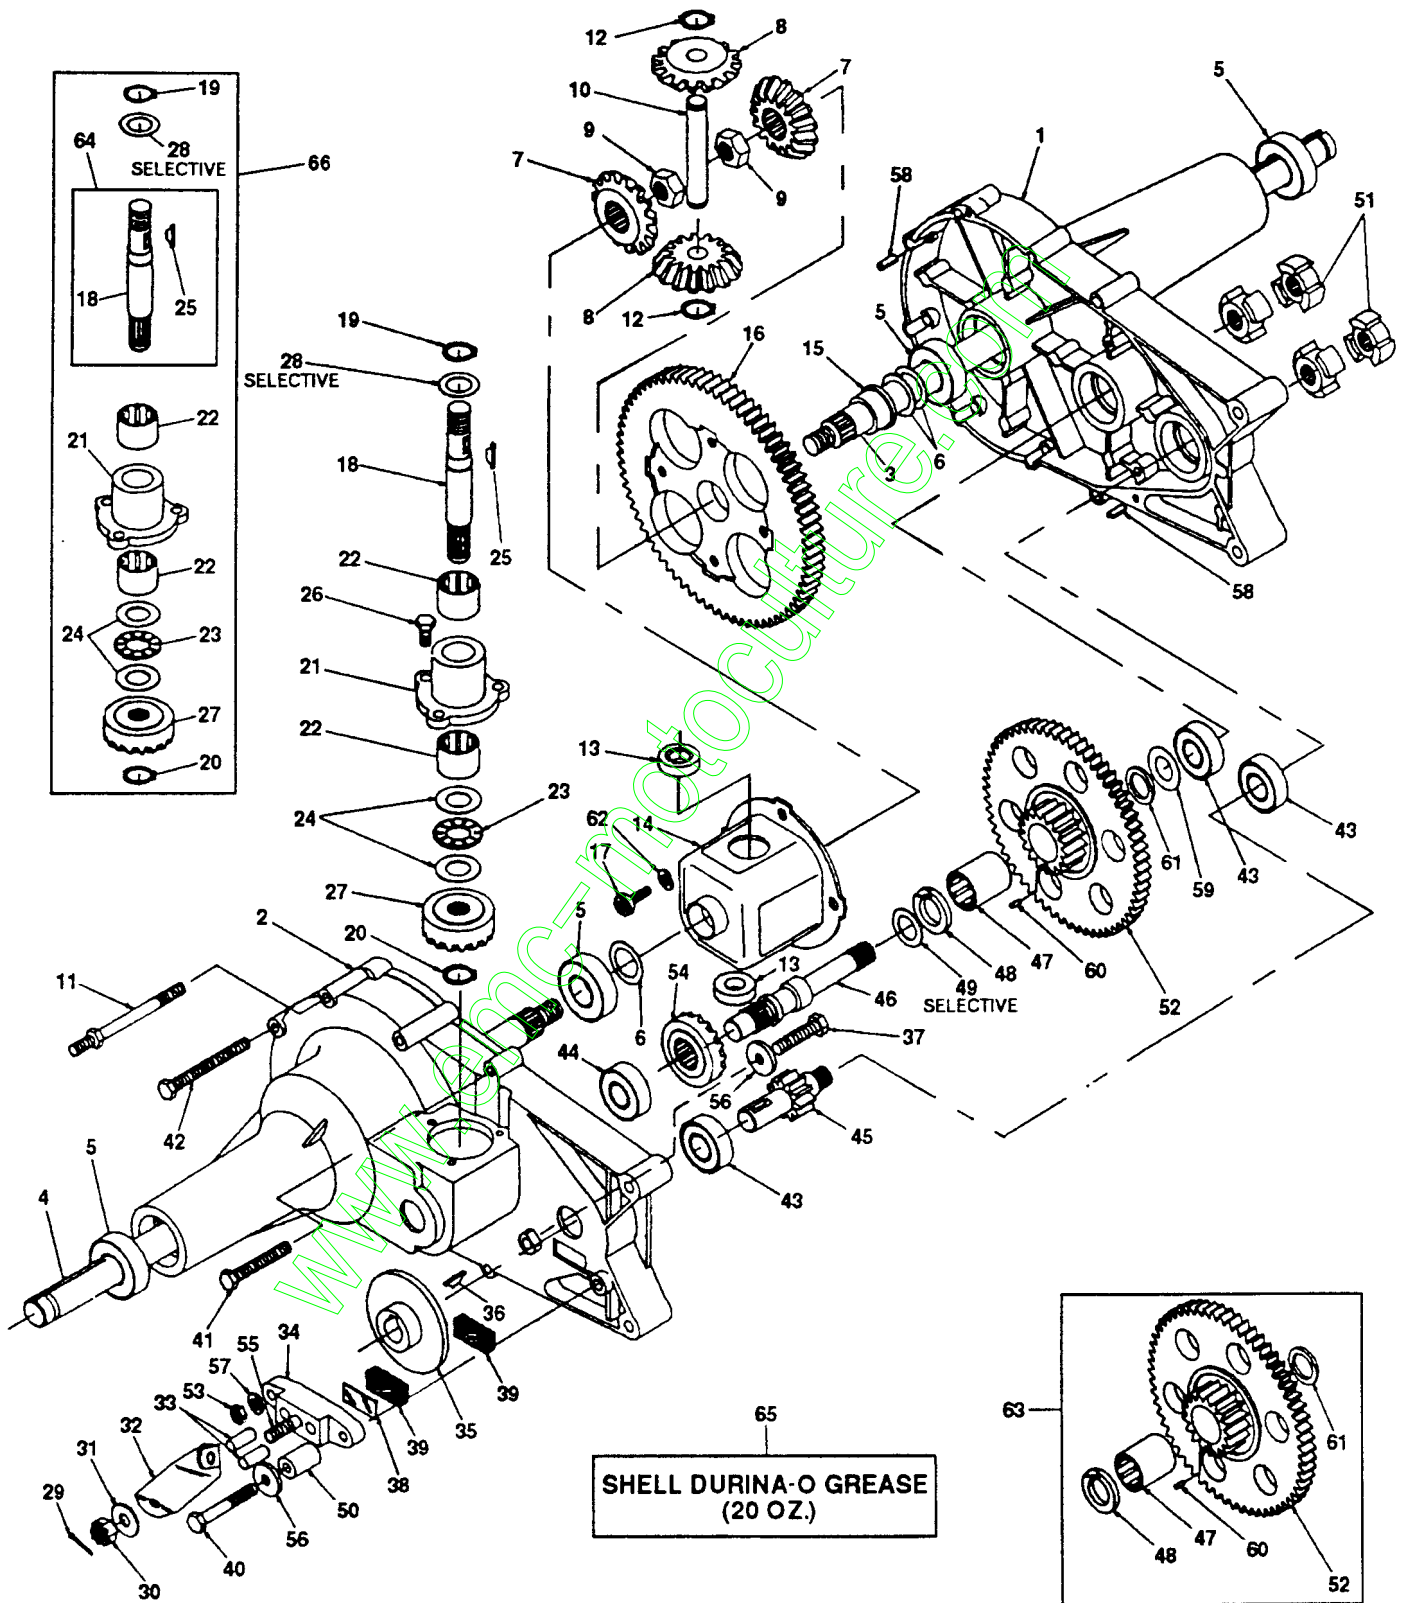

REPAIR PARTS

14 HP 42" TRACTOR - MODEL NO. LT140 (HU14H42A), PRODUCT NO. 954 00 05-12
AGRI-FAB TRANSAXLE - MODEL NO. 121431X

REPAIR PARTS

14 HP 42" TRACTOR - MODEL NO. LT140 (HU14H42A), PRODUCT NO. 954 00 05-12
AGRI-FAB TRANSAXLE - MODEL NO. 121431X

KEY PART NO.	PART NO.	DESCRIPTION	KEY PART NO.	PART NO.	DESCRIPTION
1	532122614	Housing, Half L.H.	36	532123065	Key, Hi-Pro 3/16 x 5/8"
2	532122615	Housing, Half R.H.	37	532122666	Screw, Hex 1/4-20 x 1.50
3	532122616	Axle L.H.	38	532122667	Plate, Puck
4	532122620	Axle R.H.	39	532122668	Puck, Brake
5	532122621	Bearing, Ball	40	532123066	Screw, Hex w/Patch 1/4-20 x 2.00
6	532122622	Washer, Flat 3/4 x 1-1/8 x .030	41	532122670	Screw, Hex Self-Tap 1/4-20 x 2.00
7	532122623	Gear, Miter	42	532122671	Screw, Hex Self-Tap 1/4-20 x 3.00
8	532122624	Gear, Miter	43	532126982	Bearing, Ball
9	532122625	Nut, Hex Jam w/Patch 1/2-20	44	532122673	Bearing, Ball
10	532122626	Shaft, Cross	45	532122674	Shaft, Pinion W/11 Tooth Gear
11	532122688	Screw, Stud	46	532122675	Shaft, Drive
12	532122629	Snap, Ring	47	532123059	Bearing, Needle
13	532122631	Bearing, Thrust	48	532123060	Bronze Thrust Brg. 5/8 x 1-1/4 x 7/64
14	532122633	Housing Assembly, Differential	49	532123061	Washer, Flat .62 x 1.0 x .050
15	532122634	Bearing, Flange	--	532122654	Washer, Flat .62 x 1.0 x .040
16	532122640	Gear, Differential 72 Tooth	50	532122689	Spacer
17	532122641	Bolt, Torx Head 1/4-28 x 5/8"	51	532121839	Coupling
18	532122642	Shaft, Input	52	532126975	Gear, 60 and 17 Tooth
19	532122643	Snap, Ring	53	532122682	Nut, Hex 1/4-20
20	532122644	Retaining Ring 7/16"	54	532122683	Gear, Drive Pinion 17 Tooth
21	532122645	Housing, Input Bearing	55	532122684	Bolt, Square Head
22	532122646	Bearing, Needle	56	532122685	Washer 15/16 x .265 x .125
23	532122647	Bearing, Thrust	57	532122686	Washer, Spring Lock 1/4"
24	532122648	Washer, Flat 5/8 x 1-1/8 x .030	58	532122687	Pin, Roll 3/16" x 1/2"
25	532122649	Key, Hi-Pro 3/32 x 5/8	59	532122652	Washer, Flat .62 x 1.0 x .030
26	532122650	Screw, Hex W/Patch 1/4-20 x 3/4	60	532123062	Pin, Dowel 3/32 x 1/4
27	532122651	Gear, Input Pinion 17 Tooth	61	532123063	Seal, Grease
28	532123061	Washer, Flat .62 x 1 x .05	62	532126977	Washer, Head Spring Lock 1/4"
--	532122678	Washer, Flat .62 x 1.125 x .060	63	532126980	Assembly, Gear, Reduction
--	532122654	Washer, Flat .62 x 1 x .040	64	532126981	Assembly, Shaft, Input
29	532122656	Pin, Cotter	65	532126976	Shell Durina-O Grease (20 oz.)
30	532122653	Nut, Castle 5/16-24	66	532137195	Kit, Input Shaft
31	532122659	Washer, Flat .343 x .88 x .062	--	532121431	Transaxle Assembly Complete
32	532122660	Arm, Brake Actuator			
33	532122662	Pin, Brake Actuating			
34	532122663	Brake, Yoke			
35	532122664	Disc, Brake			

NOTE: All component dimensions given in U.S. inches
1 inch = 25.4 mm