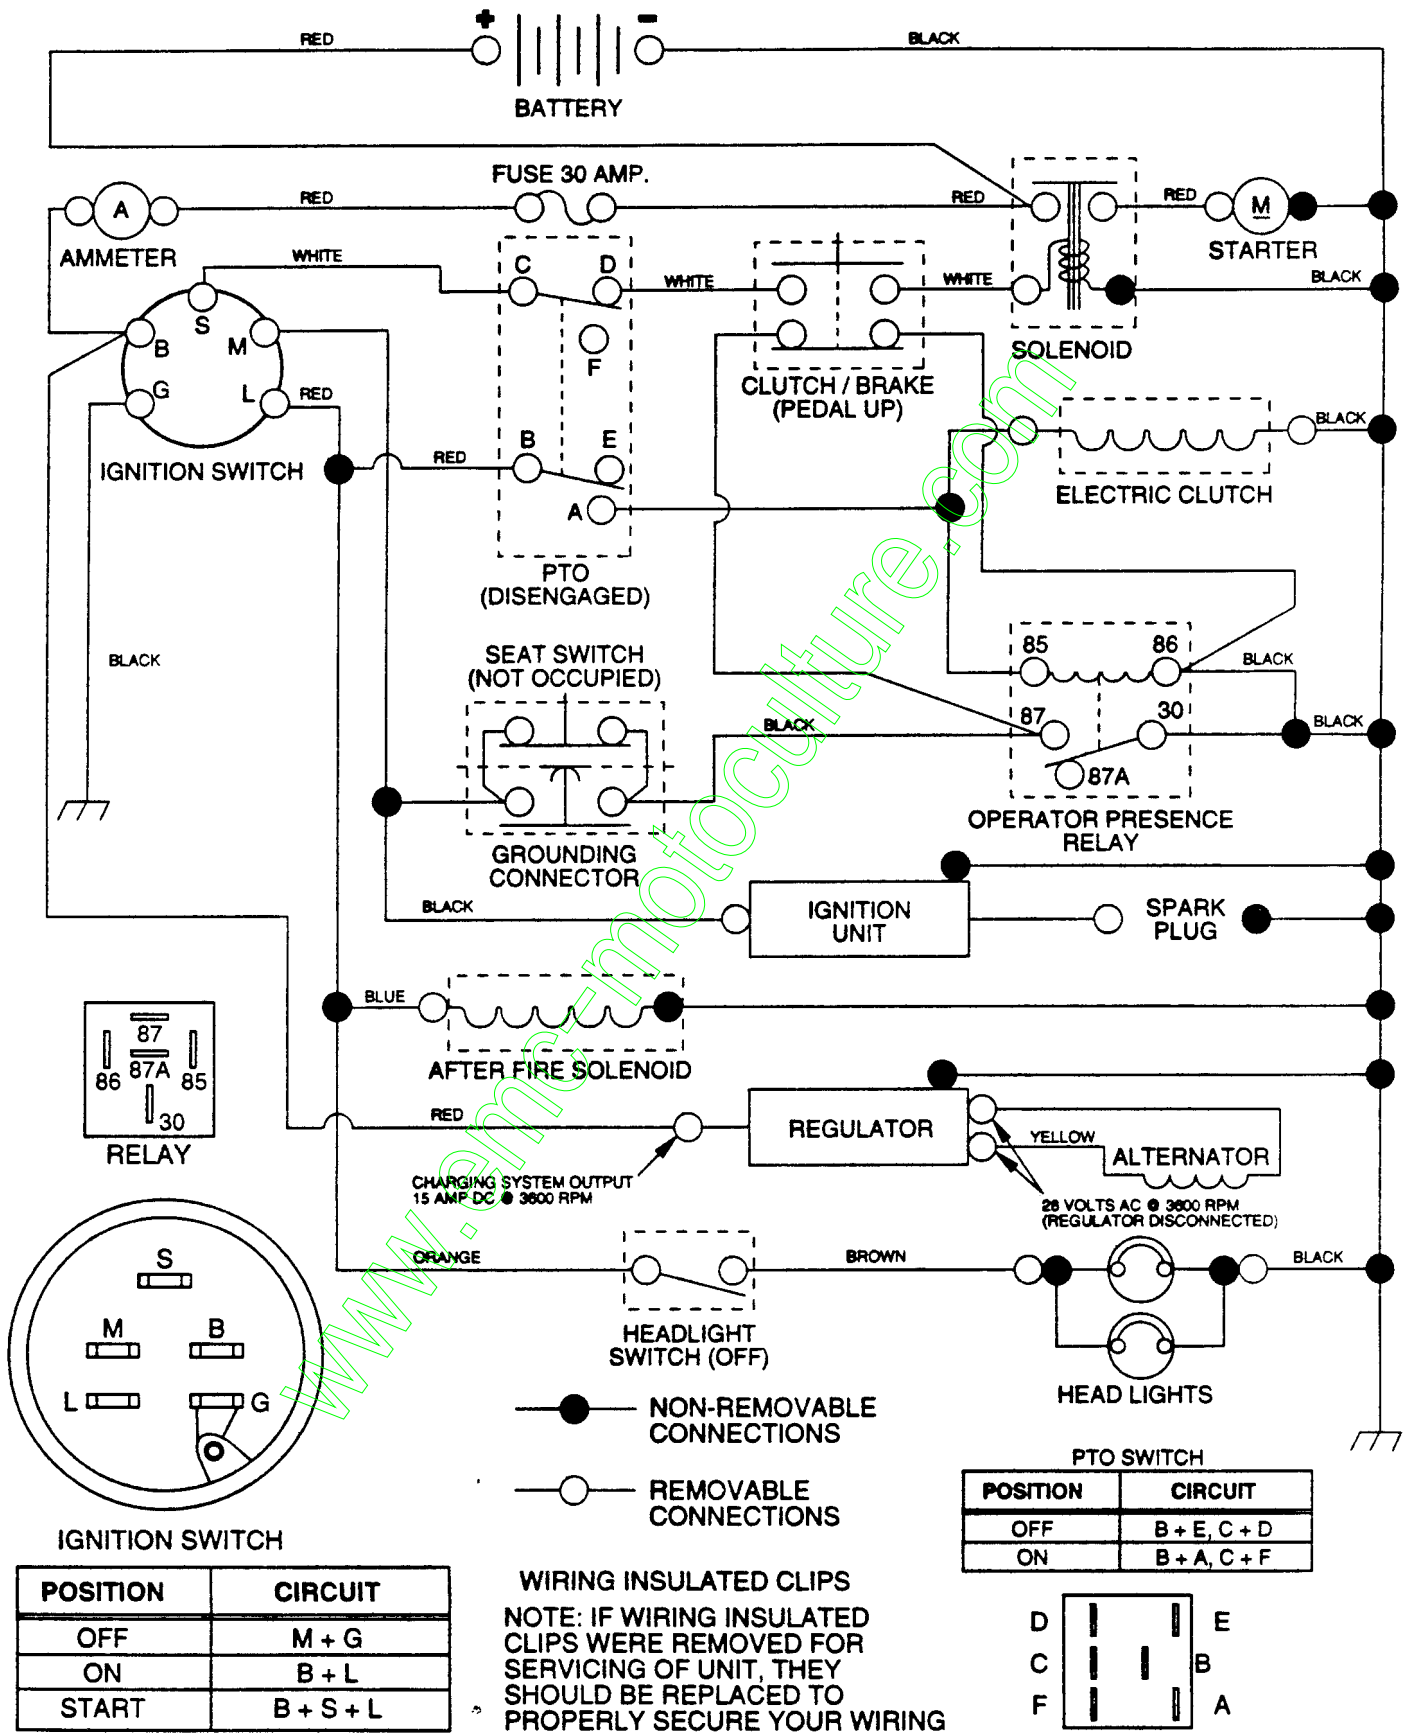

Illustrated Parts List	1993-01
	I9302003

LT 140

(HU14H42A), 954000512

Repair Parts Manual

Ride Mower

14 HP 42" TRACTOR - MODEL NO. LT140 (HU14H42A), PRODUCT NO. 954 00 05-12 SCHEMATIC

POSITION	CIRCUIT
OFF	M + G
ON	B + L
START	B + S + L

PTO SWITCH	
POSITION	CIRCUIT
OFF	B + E, C + D
ON	B + A, C + F

REPAIR PARTS

14 HP 42" TRACTOR - MODEL NO. LT140 (HU14H42A), PRODUCT NO. 954 00 05-12
ELECTRICAL

REPAIR PARTS

14 HP 42" TRACTOR - MODEL NO. LT140 (HU14H42A), PRODUCT NO. 954 00 05-12
ELECTRICAL

NOTE: All component dimensions given in U. s. inches.
1 inch = 25.4 mm

REPAIR PARTS

14 HP 42" TRACTOR - MODEL NO. LT140 (HU14H42A), PRODUCT NO. 954 00 05-12
SEAT ASSEMBLY

KEY NO.	PART NO.	DESCRIPTION
1	532124185	Seat
2	532126656	Bracket Pivot Seat
3	874760640	Bolt, Hex 3/8-16unc X 2-1/2
4	819131610	Washer 13/32 X 1 X 10 Ga
5	532124996	Clip Fuel Line
6	873680600	Nut, Crownlock 3/8-16 Unc
7	532124181	Spring Seat Cprsn
8	817490640	Screw Hwsh Thdrol 3/8-16x2-1/2
9	819131614	Washer 13/32 X 1 X 14 Ga
10	532131451	Pan Seat
11	532121251	Strip Foam
12	532121246	Bracket Mounting Switch
13	532121248	Bushing Snap
14	872050411	Bolt 1/4-20x1-3/8