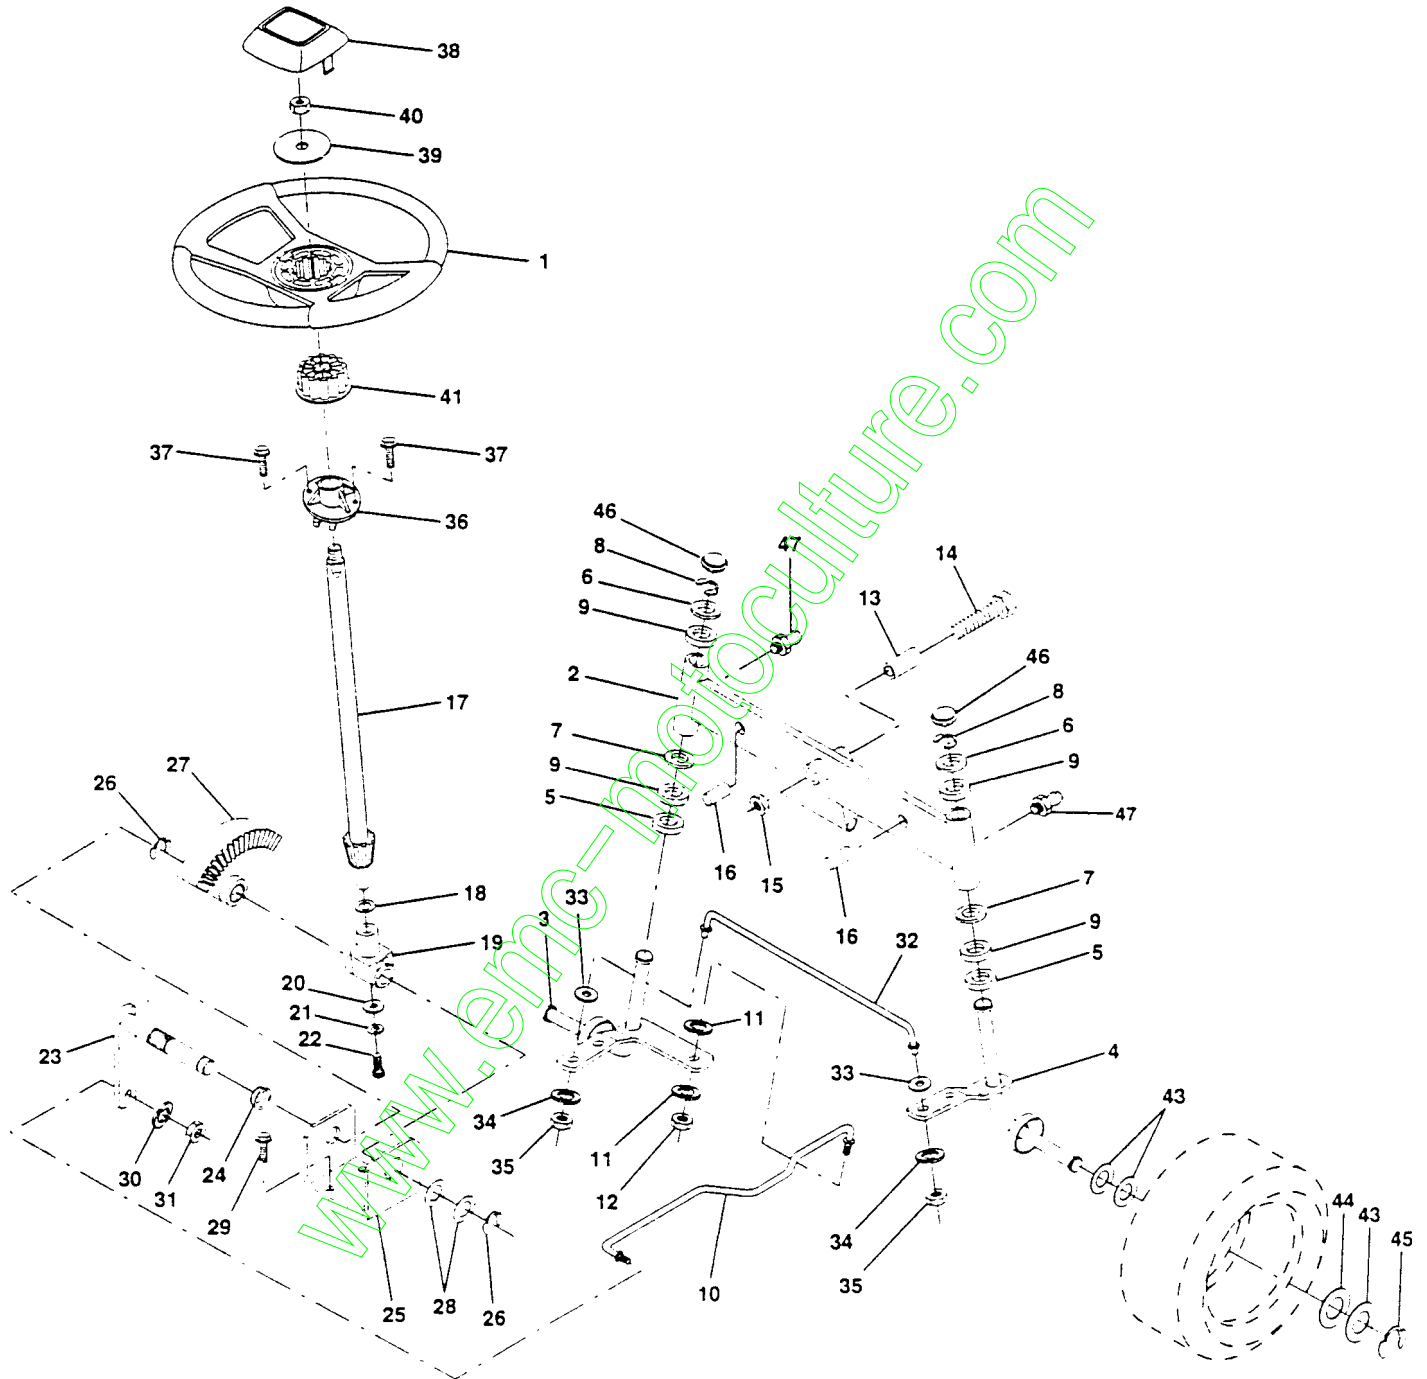

REPAIR PARTS

14 HP 42" TRACTOR - MODEL NO. LT140 (HU14H42A), PRODUCT NO. 954 00 05-12
STEERING ASSEMBLY

REPAIR PARTS

14 HP 42" TRACTOR - MODEL NO. LT140 (HU14H42A), PRODUCT NO. 954 00 05-12
STEERING ASSEMBLY

KEY PART NO.	PART NO.	DESCRIPTION
1	532124415	Wheel Steering
2	532133988	Axle Asm Fr LT W/gzks 38/42
3	532135227	Spindle Asm LH
4	532135228	Spingle Asm RH
5	532124931	Bearing Race Thrust Harden
6	532121748	Washer 25/32 X 1-5/8 X 16 Ga
7	819272016	Washer 27/32 X 1-1/4 X 16 Ga
8	812000029	Ring Klip #t5304-75
9	532124937	Bearing Col Strg
10	532130468	Link Drag Sol Ball Jt
11	810040600	Washer Lock Hvy Hlcl Spr 3/8
12	873610600	Nut Fin 3/8-24 Unf
13	532110438	Spacer Bearing Axle Front
14	874011056	Bolt Hex 5/8-11 Unc X 3-1/2
15	873901000	Nut Lock Flange 5/8-11 Unc
16	532132624	Pin Axle 5/8 X 1 55/1 54 Lg
17	532128758	Shaft Asm Strg 18 31x3/4
18	532057079	Washer Thrust 515x 750x 033
19	532124035	Suport Shaft
20	532126684	Washer Shim 1/4 X 5/8 X 062
21	810040400	Washer Lock Hvy Helical 1/4
22	871070410	Screw Hex Socket 1/4-20 X 5/8
23	532127501	Shaft Asm Pittman
24	532109816	Nyliner Snap In
25	532124036	Bracket Steering
26	812000029	Ring Klip #t5304-75
27	532136874	Gear Sector
28	532124931	Bearing Race Thrust Harden
29	817490612	Screw Thdrol 3/8-16x3/4 Ty-tt
30	810040600	Washer Lock Hvy Hlcl 3/8
31	873610600	Nut Fin Hex 3/8-24 Unf
32	532130467	Rod Tie Wire Form
33	819111216	Washer 11/32 x 12/16 x 16 Ga.
34	810040500	Washer, Lock, Hvy Hlcl Spr 5/16
35	873810500	Locknut 5/16-24 Unf
36	532124720	Bushing Link Drag
37	817431008	Screw Siftp #10-16 X 1/2 Ty-b
38	532124416	Insert Cap Strg Wh Aut
39	532100712	Washer 53 X 2 25 X 160
40	873940800	Nut Hex Jam Taplock 1/2-20 Unf
41	532100711	Adapter Wheel Strg
43	532121749	Washer 25/32 X 1 1/4 X 16 Ja
44	532121748	Washer 25/32 X 1-5/8 X 16 Ja
45	812000029	Ring Klip #t5304-75
46	532121232	Cap Spindle Fr Top
47	532124836	Fitting Grease

NOTE: All component dimensions given in U. s. inches.
1 inch = 25.4 mm