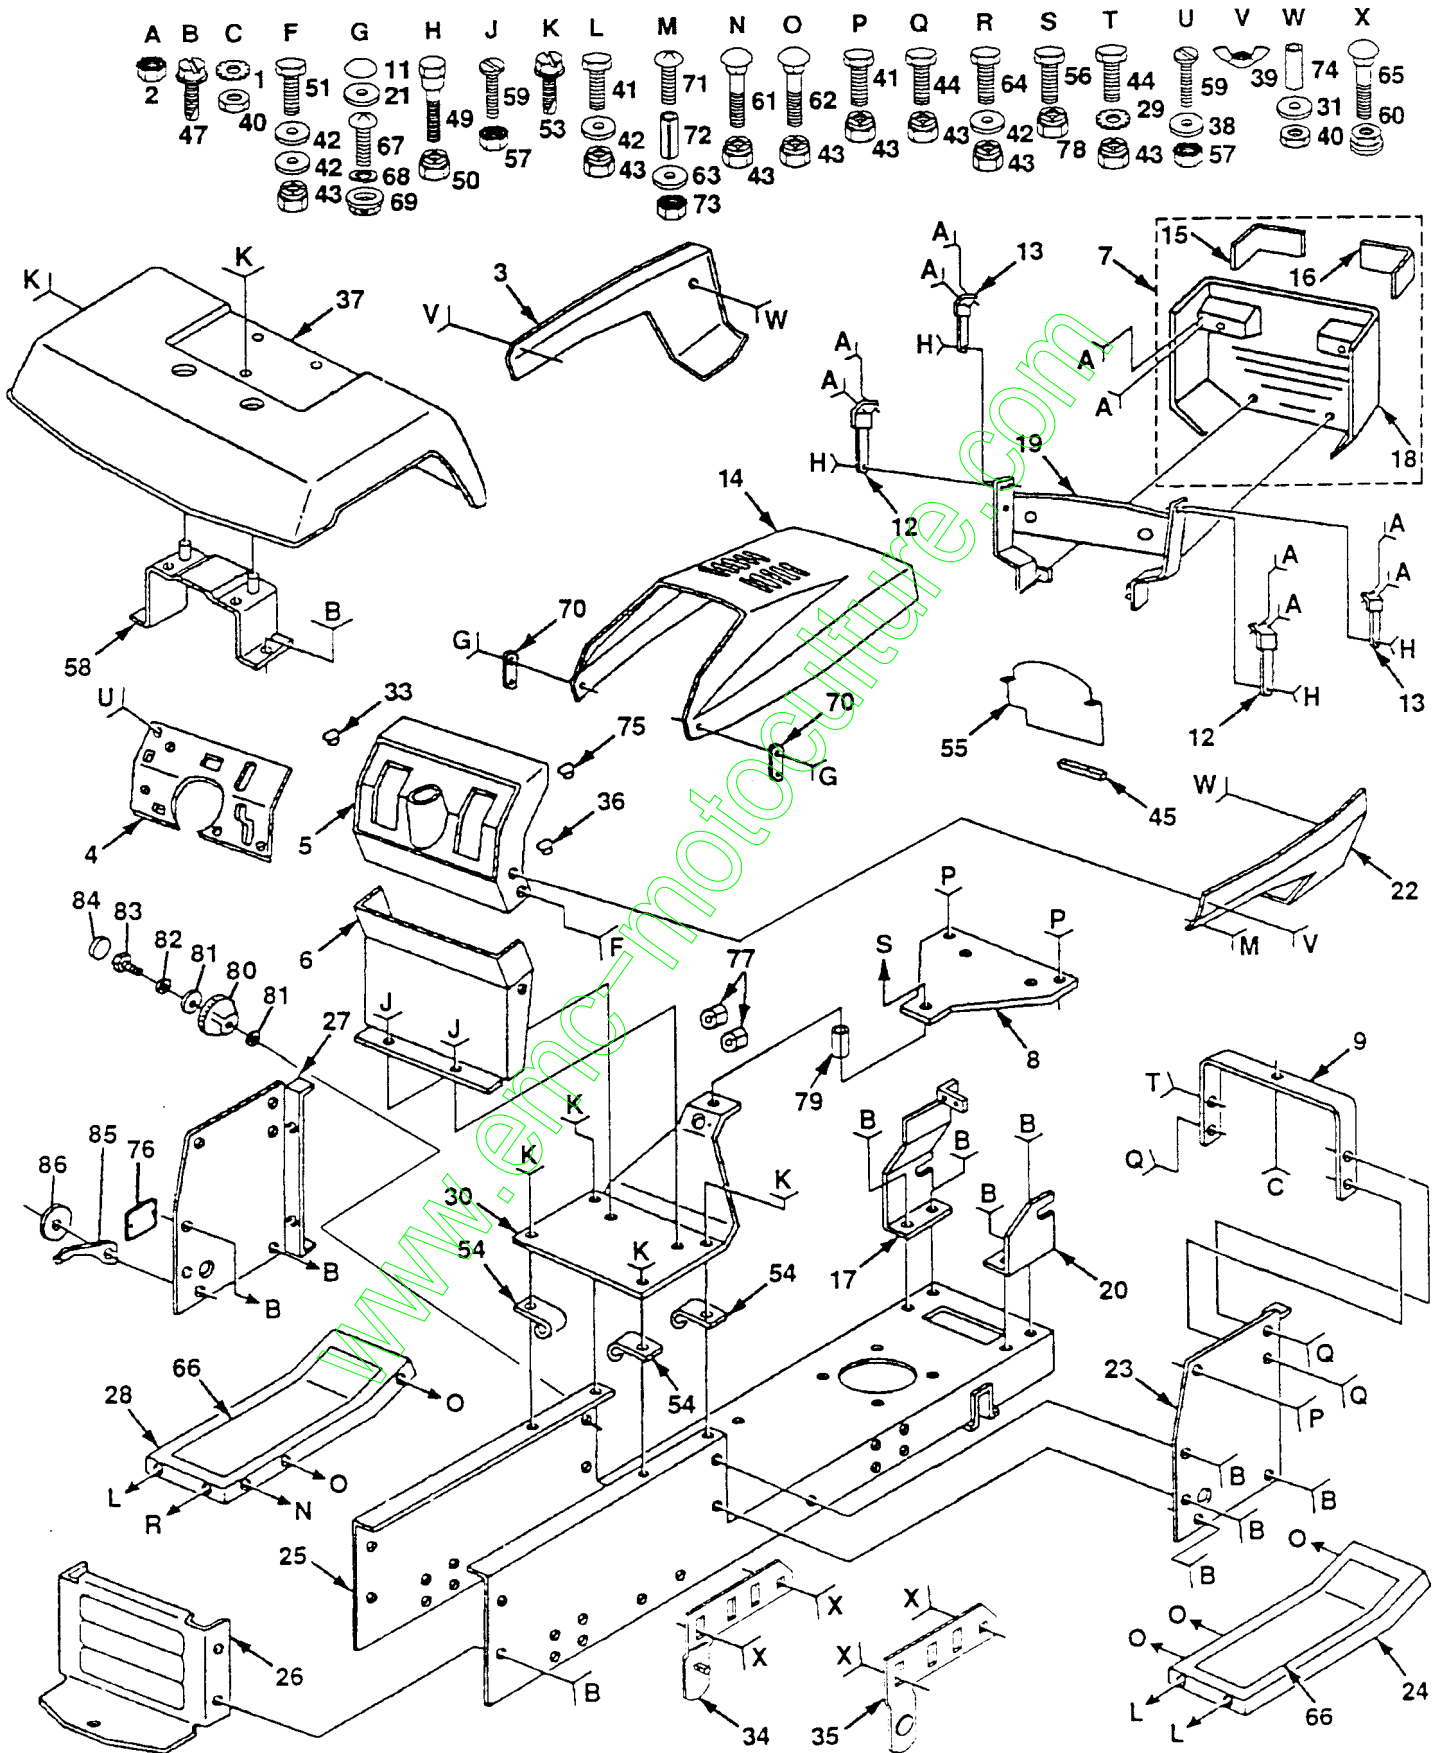

REPAIR PARTS

14 HP 42" TRACTOR - MODEL NO. LT140 (HU14H42A), PRODUCT NO. 954 00 05-12

CHASSIS AND ENCLOSURES

REPAIR PARTS

14 HP 42" TRACTOR - MODEL NO. LT140 (HU14H42A), PRODUCT NO. 954 00 05-12 CHASSIS AND ENCLOSURES

KEY PART NO. NO.	DESCRIPTION	KEY PART NO. NO.	DESCRIPTION
1	811050400 Washer, Lock, External Tooth 1/4	47	817490612 Screw, Thd., Roll. 3/8-16 x 3/4
2	873510400 Nut, Hex, Keps 1/4-20 UNC	49	532123481 Bolt, Shoulder 1/4-20 UNC
3	532125393 Side Panel, LH	50	873680400 Nut, Crownlock 1/4-20 UNC
4	532138889 Plate, Dash	51	874760616 Bolt, Hex, Fin. 3/8-16 UNC x 1
5	532124182 Dashboard	53	817490608 Screw, Thd., Roll. 3/8-16 x 1/2
6	532104783 Dash, Lower	54	532124996 Clip, Fuel Line
7	532127321 Grill Assembly	55	532126423 Baffle, Vertical
8	532137654 Plate, Battery Support	56	874760532 Bolt, Hex, Fin. 5/16-18 UNC x 2
9	532124130 Support, Dash	57	873510500 Nut, Hex, Keps 5/16-18 UNC
11	532110356 Cap, Black	58	532136619 Bracket Fender
12	532106784 Strap Assembly, Hinge, Rear	59	874180512 Screw, Machine 5/16-18 UNC x 3/4
13	532104618 Strap Assembly, Hinge, Front	60	873800600 Locknut, Hex, with Washer Insert 3/8-16 UNC
14	532125454 Hood	61	872140608 Bolt, Carriage 3/8-16 UNC x 1
15	532124250 Lens, Headlight, LH, Smoked	62	872110606 Bolt, Carriage 3/8-16 x 3/4
16	532124251 Lens, Headlight, RH, Smoked	63	819070818 Washer 7/32 x 1/2 x 18 Gauge
17	532110853 Pivot Bracket Assembly, LH	64	874760614 Bolt, Hex, Fin. 3/8-16 UNC x 7/8
18	532127325 Grille	65	872140608 Bolt, Carriage 3/8-16 UNC x 1
19	532126025 Support Assembly, Grille	66	532108256 Pad, Footrest
20	532110852 Pivot Bracket Assembly, RH	67	874191008 Screw, Machine, Cross Pan Head #10-24 x 1/2
21	532110357 Washer, Cap	68	810071000 Washer, Lock #10
22	532138886 Side Panel, RH	69	532125004 Nut, Weld
23	532136970 Dash Panel, RH	70	532109808 Latch, Chute
24	532124914 Footrest, RH	71	874981020 Screw, Machine, Cross Pan Head #10-24 x 1-1/4
25	532135033 Chassis 11 ga	72	532007206 Spacer, Split #10 x 3/4
26	532137275 Drawbar	73	873731000 Nut, Hex, Keps #10-24 UNC
27	532136967 Dash Panel, LH	74	532001260 Spacer 17/64 x 1/2 x 3/8
28	532124899 Footrest, LH	75	532125085 Plug Dash
29	811050600 Washer, Lock, External Tooth 3/8	76	532121794 Cover Access
30	532125453 Saddle	77	532110436 Bushing Snap Split
31	819091216 Washer 9/32 x 3/4 x 16 Gauge	78	873680600 Nut Crownlock 5/16-18
33	532005479 Plug, Button	79	532121236 Spacer Split
34	532134774 Pivot Bracket Assembly, Rear, LH	80	532123934 Scale Ind Height
35	532134775 Pivot Bracket Assembly, Rear, RH	81	819112410 Washer 11/32 x 1-1/2 x 10 Ga.
36	532134014 Plug, Dome, Black	82	810040500 Washer Lock Hvy Hlcl Spr. 5/16
37	532125456 Fender	83	874780516 Bolt Hex 5/16-18 x 1
38	819111116 Washer 11/32 x 11/16 x 16 Gauge	84	532123935 Plug Hole
39	532123198 Wing Nut, Plastic, 1/4-20	85	532138346 Pointer Height Indicator
40	873220400 Nut, Hex, Fin. 1/4-20 UNC	86	532120529 Washer Nylon
41	874760612 Bolt, Hex, Fin. 3/8-16 UNC x 3/4		
42	819131312 Washer 13/32 x 13/16 x 12 Gauge		
43	873680600 Nut, Crownlock 3/8-16 UNC		
44	874760616 Bolt, Hex, Fin. 3/8-16 UNC x 1		
45	532105037 Strip, Foam		

NOTE: All component dimensions given in U.S. inches
1 inch = 25.4 mm