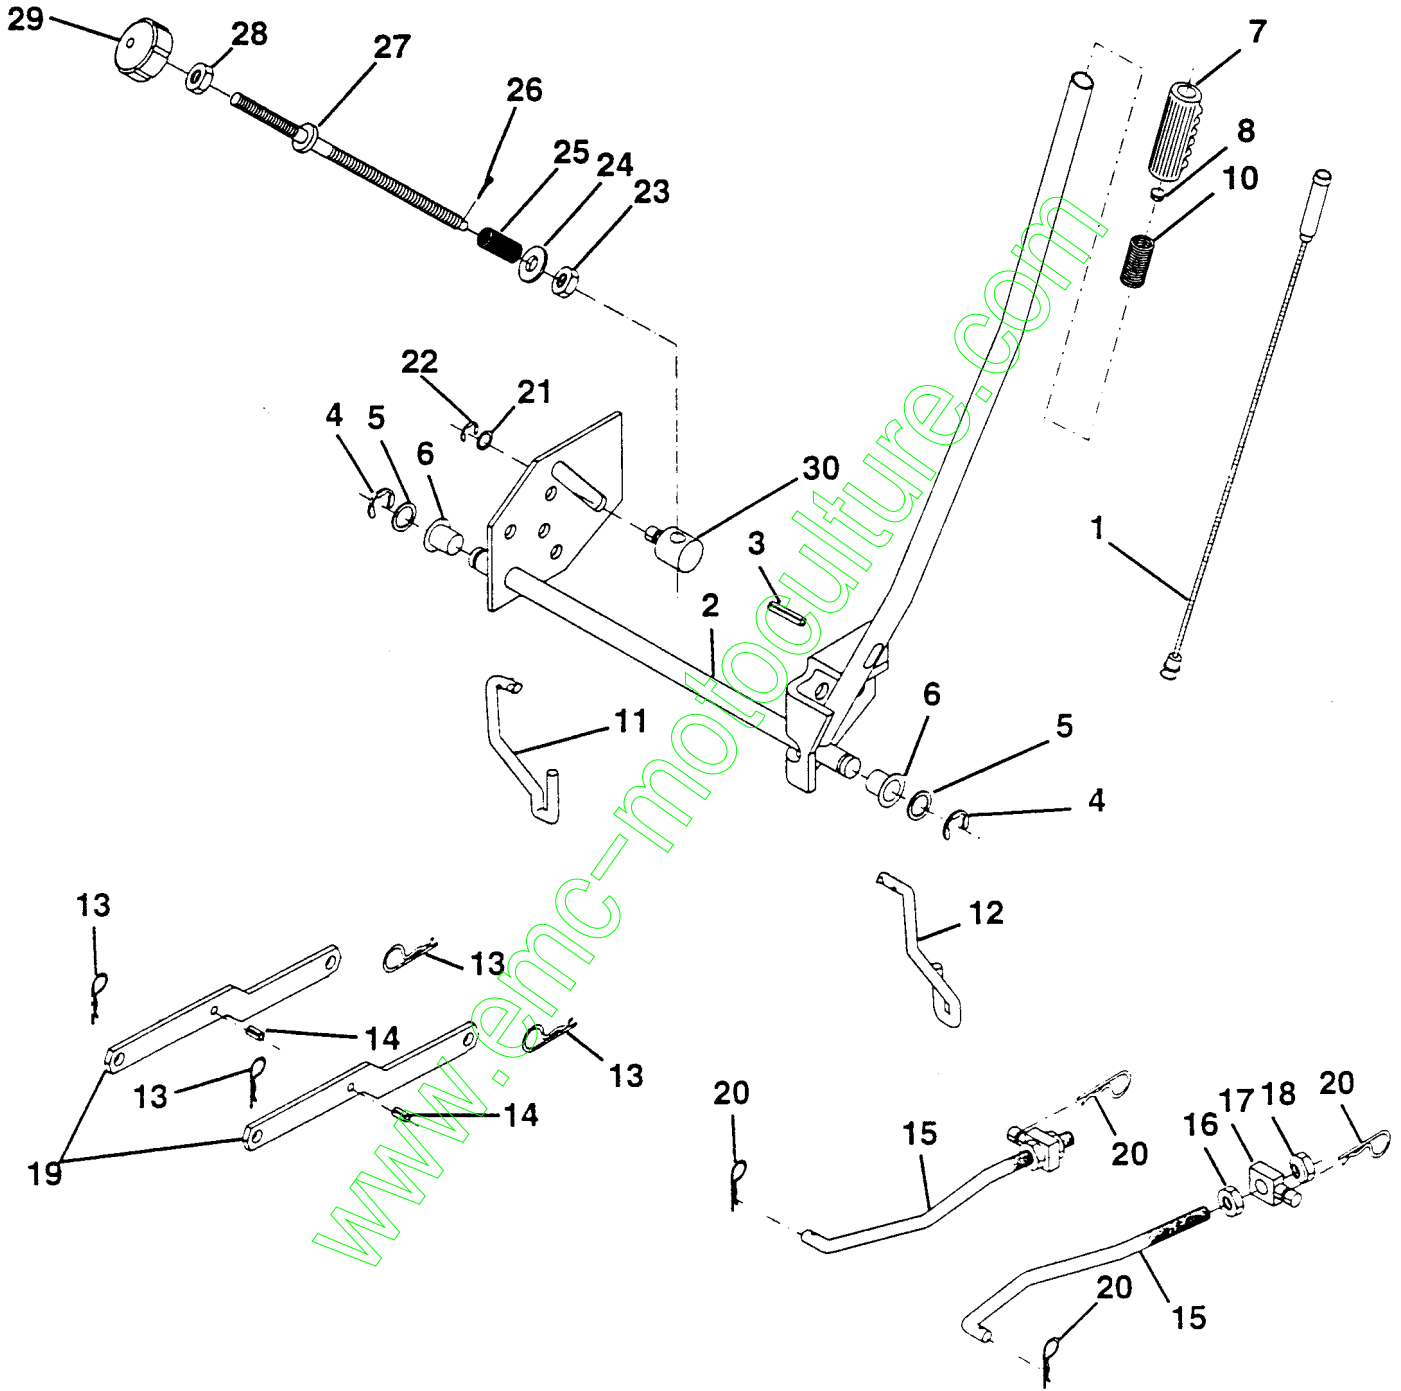

REPAIR PARTS

14 HP 42" TRACTOR - MODEL NO. LT140 (HU14H42A), PRODUCT NO. 954 00 05-12

MOWER LIFT ASSEMBLY

REPAIR PARTS

14 HP 42" TRACTOR - MODEL NO. LT140 (HU14H42A), PRODUCT NO. 954 00 05-12
MOWER LIFT ASSEMBLY

KEY PART NO.	NO.	DESCRIPTION
1	532136971	Wire Asm Inner W/plunger 17 32
2	532136968	Shaft Asm Lift 93 RH
3	532138284	Pin Groove 1 500 Zinc
4	812000002	E Ring #5133-62
5	819211416	Washer 21/32 X 7/8 X 16 Ga
6	532120183	Bearing Nylon Blk 629 Id
7	532125631	Grip Handle Fluted Blk
8	532124526	Button Plunger Black
10	532122512	Spring Cprsn 3 750 Oiled
11	532134619	Link Lift LH Fixed Length
12	532135388	Link Lift RH Fixed Length
13	532124670	Retainer Spring
14	532135563	Pin Roll SLT 5/16 X 1 25 Blk O
15	532127218	Link Front
16	873350800	Nut Jam Hex 1/2-13 Unc
17	532130171	Trunnion Blk Zinc
18	873800800	Nut Lock W/wsh 1/2-13unc
19	532130832	Arm Suspension Rear
20	532124660	Retainer Spring
21	819151216	Washer 15/32 X 3/4 X 16 Ga
22	812000037	Ring Klip #t5304-37
23	532110807	Nut Special
24	819131016	Washer 13/32 X 5/8 X 16 Ga
25	532124874	Spring 2-1/8"
26	876020308	Pin Cotter 3/32 X 1/2
27	532110729	Rod Adj Lift Zinc 9 00 Wrk Lg
28	873350600	Nut Hex Jam 3/8-16 Unc
29	532138057	Knob Inf 3/8-16 Unc Blk W/sym
30	532110810	Trunnion Dp Stop Dbl Thds PLT

NOTE: All component dimensions given in U.S. inches
1 inch = 25.4 mm