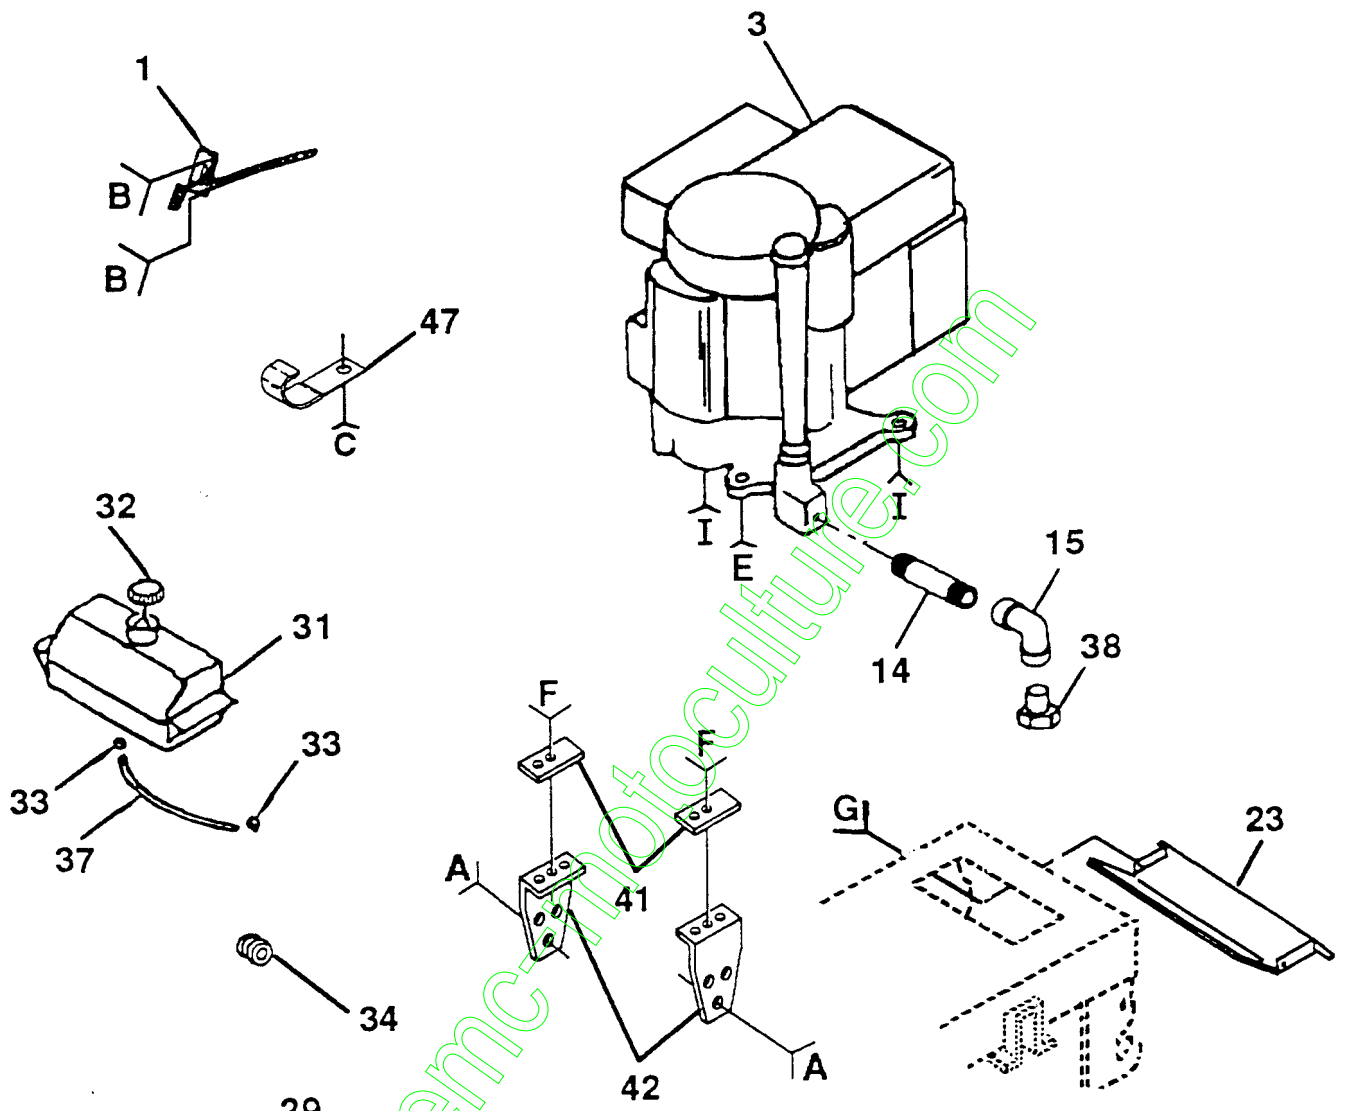

REPAIR PARTS

14 HP 42" TRACTOR - MODEL NO. LT140 (HU14H42A), PRODUCT NO. 954 00 05-12
ENGINE

REPAIR PARTS

14 HP 42" TRACTOR - MODEL NO. LT140 (HU14H42A), PRODUCT NO. 954 00 05-12
ENGINE

KEY PART NO.	NO.	DESCRIPTION
1	532132753	Control Th/ch
2	817720410	Screw Hex Thd Cut 1/4-20x5/8 T
3	-----	Engine Kohl 14 HP Model No. PS1454
6	-----	Gasket, Eng (Order from Engine Mfg.)
7	810040500	Washer Lock Hvy Hlcl Spr 5/16
8	874760508	Bolt, Fin Hex 5/16-18 X 5/8
13	532137350	Muffler LT Kohler
14	813280328	Nipple Pipe 3/8 Npt X 3-1/2"
15	813200300	Elbow Std 90° 3/8-18 Npt
16	811050500	Washer Lock Ext Tooth 5/16
17	532125398	Bolt Hex
23	532128953	Shield Heat Browning
24	817021008	Screw Hex Thd Cut #10-24unc X 1/2
29	532137179	Kit Spark Arrestor
31	532109202	Fuel Tank Front 1 25
32	532123549	Cap Asm Fuel W/sym Vented
33	532123487	Hose Clamp
34	532124028	Bushing Snap Nyl Fuel Line
35	817490612	Screw Hexwash Thdrol 3/8-16x3/4 Ty-tt
37	532124953	Fuel Line
38	-----	Plug Oil Drain (Order from Engine Mfg.)
41	532128230	Strap Support Fuel Tank
42	532128229	Bracket Support Tank Fuel
43	874760616	Bolt, Hex 3/8-16unc X 1
44	873680600	Nut, Crownlock 3/8-16 Unc
45	-----	Bolt, Hex (Order from Engine Mfg.)
46	873510600	Nut, Hex Keps 3/8-16
47	532124996	Clip Fuel Line

NOTE: All component dimensions given in U. S. inches.
1 inch = 25.4 mm