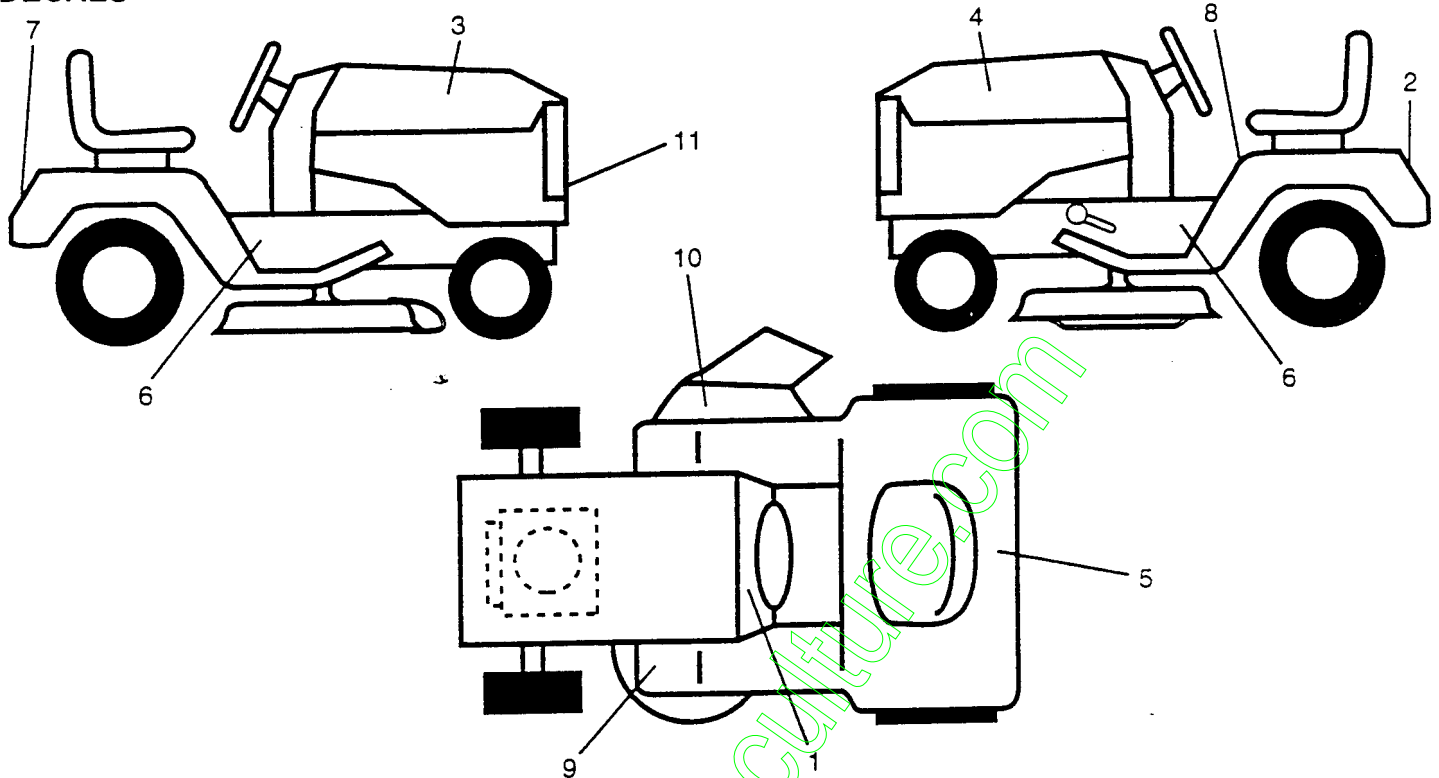

REPAIR PARTS

14 HP 42" TRACTOR - MODEL NO. LT140 (HU14H42A), PRODUCT NO. 954 00 05-12

DECALS

KEY NO.	PART NO.	DESCRIPTION	KEY NO.	PART NO.	DESCRIPTION
1	532136795	Decal Instruction Dash Eng/fr	-	532138311	Decal Lift Handle(Lift Handle)
2	532127520	Decal USA White	-	532138663	Manual Owner's English
3	532137712	Decal Hood RH Husq	-	532138664	Manual Owner's French
4	532137711	Decal Hood LH Husq	Available accessories not included with tractor:		
5	532121549	Decal Caution Battery Fr/ger	-	BD20	42" Snow blade
6	532125946	Decal Chassis Lawn Tractor	-	CE42	42" Bagger
7	532131582	Decal Fender Husqvarna	-	LCO6	Tire Chains (20 x 10 x 8)
8	532133795	Decal Caution Fender Eng/fr	-	LC05	33 lb. Weights (pairs)
9	532101892	Decal Clutch/brake Eng/fr	-	SB20	40" Snow Thrower
10	532137259	Decal Warning MULT-LANGUAGE			
11	532125989	Decal Grille Husqvarna "h" logo