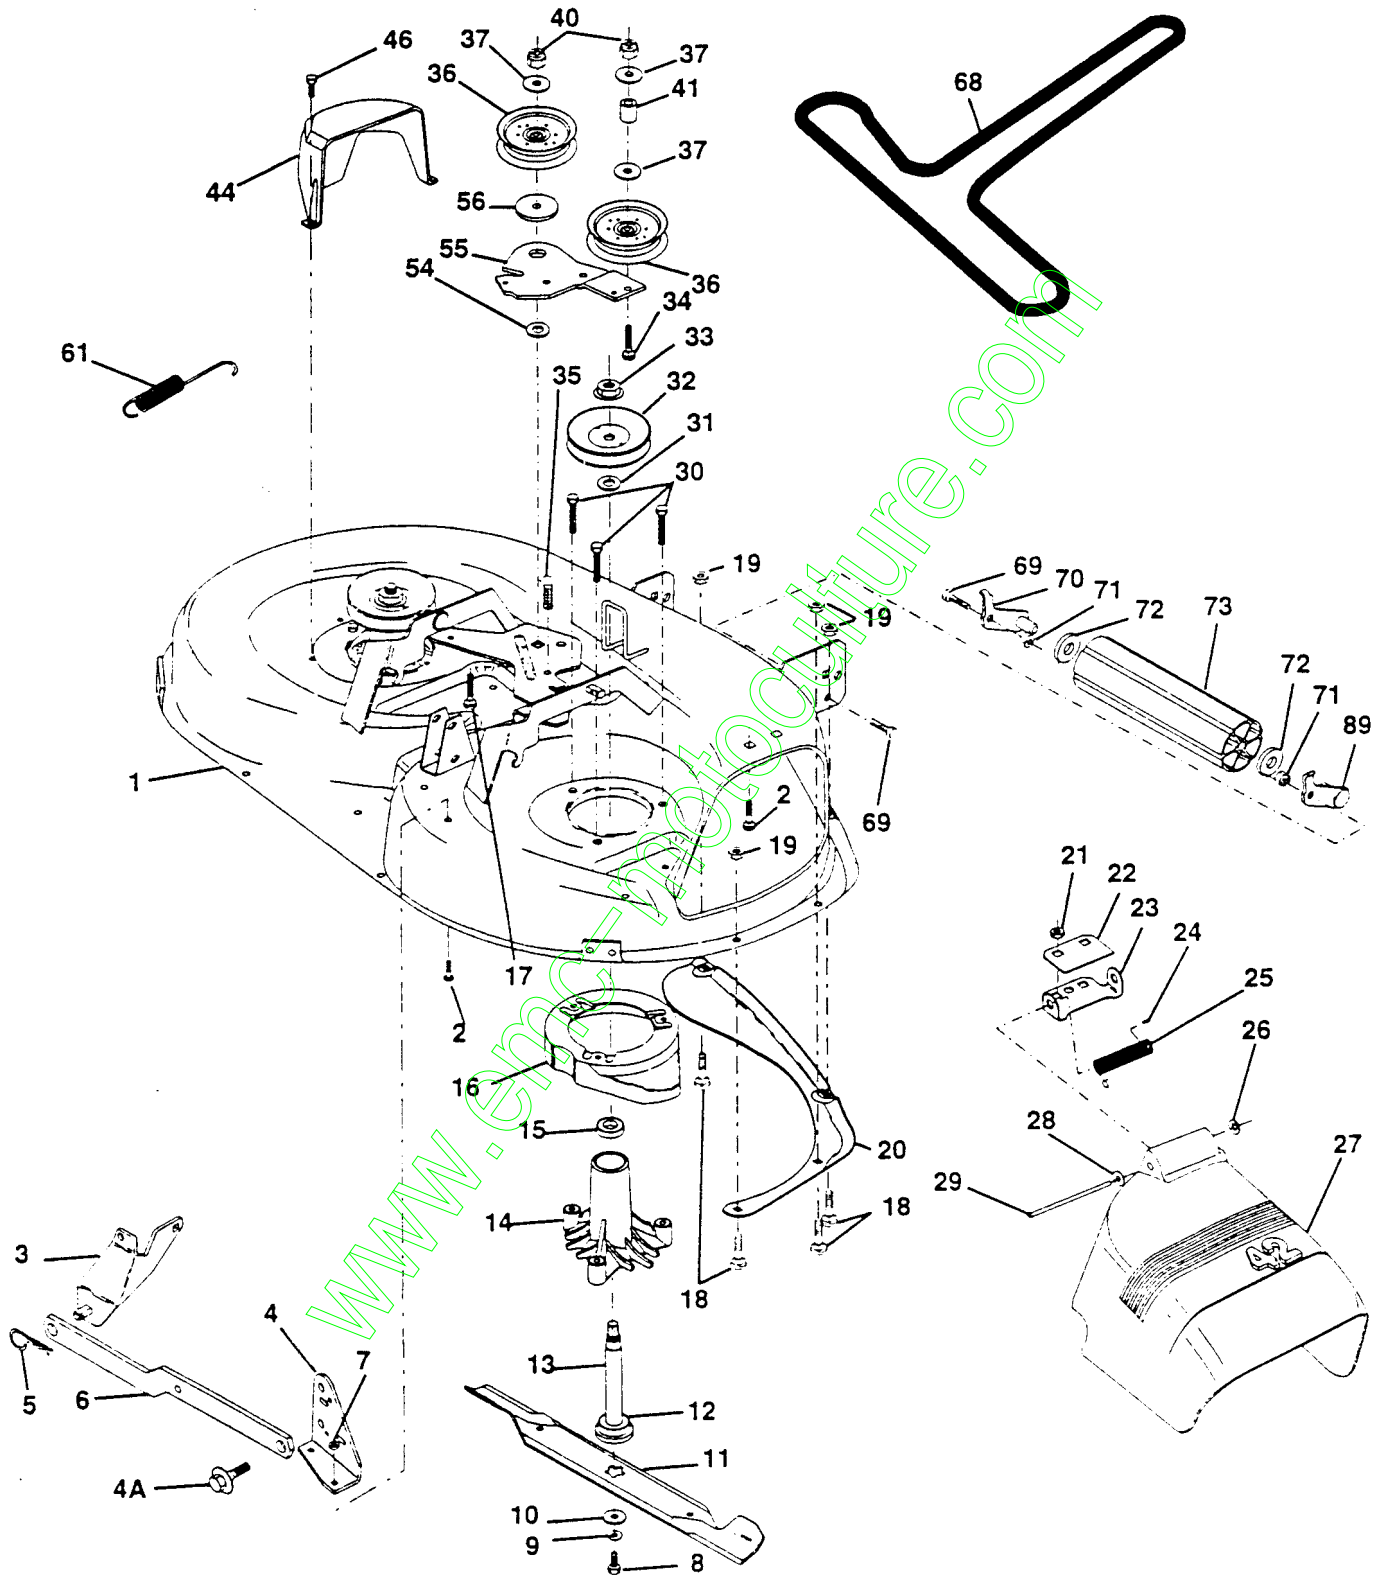

NOTE: All component dimensions given in U. s. inches.
1 inch = 25.4 mm

REPAIR PARTS

14 HP 42" TRACTOR - MODEL NO. LT140 (HU14H42A), PRODUCT NO. 954 00 05-12
SEAT ASSEMBLY

KEY NO.	PART NO.	DESCRIPTION
1	532124185	Seat
2	532126656	Bracket Pivot Seat
3	874760640	Bolt, Hex 3/8-16unc X 2-1/2
4	819131610	Washer 13/32 X 1 X 10 Ga
5	532124996	Clip Fuel Line
6	873680600	Nut, Crownlock 3/8-16 Unc
7	532124181	Spring Seat Cprsn
8	817490640	Screw Hwsh Thdrol 3/8-16x2-1/2
9	819131614	Washer 13/32 X 1 X 14 Ga
10	532131451	Pan Seat
11	532121251	Strip Foam
12	532121246	Bracket Mounting Switch
13	532121248	Bushing Snap
14	872050411	Bolt 1/4-20x1-3/8

WHEELS & TIRES

KEY NO.	PART NO.	DESCRIPTION
1	532059192	Cap Valve Tire
2	532065139	Stem Valve
3	532124957	Fitting Grease (Front Wheel Only)
4	532106222	Tire F Ts 15 X 6 0 - 6 Service
	532106268	Tire R Ts 18x9 5-8 C Service
5	532059904	Tube Front (Service Item Only)
	532124926	Tube Rear (Service Item Only)
6	532124999	Rim Asm 8"rear White Service
	532125102	Rim Asm Front 6"
8	532124959	Bearing Flange (Front Wheel Only)
10	532124577	Cover Wheel 6"white
	532124578	Cover Wheel 8"white

NOTE: All component dimensions given in U.S. inches
1 inch = 25.4 mm

REPAIR PARTS

14 HP 42" TRACTOR - MODEL NO. LT140 (HU14H42A), PRODUCT NO. 954 00 05-12
42" MOWER

REPAIR PARTS

14 HP 42" TRACTOR - MODEL NO. LT140 (HU14H42A), PRODUCT NO. 954 00 05-12
42" MOWER