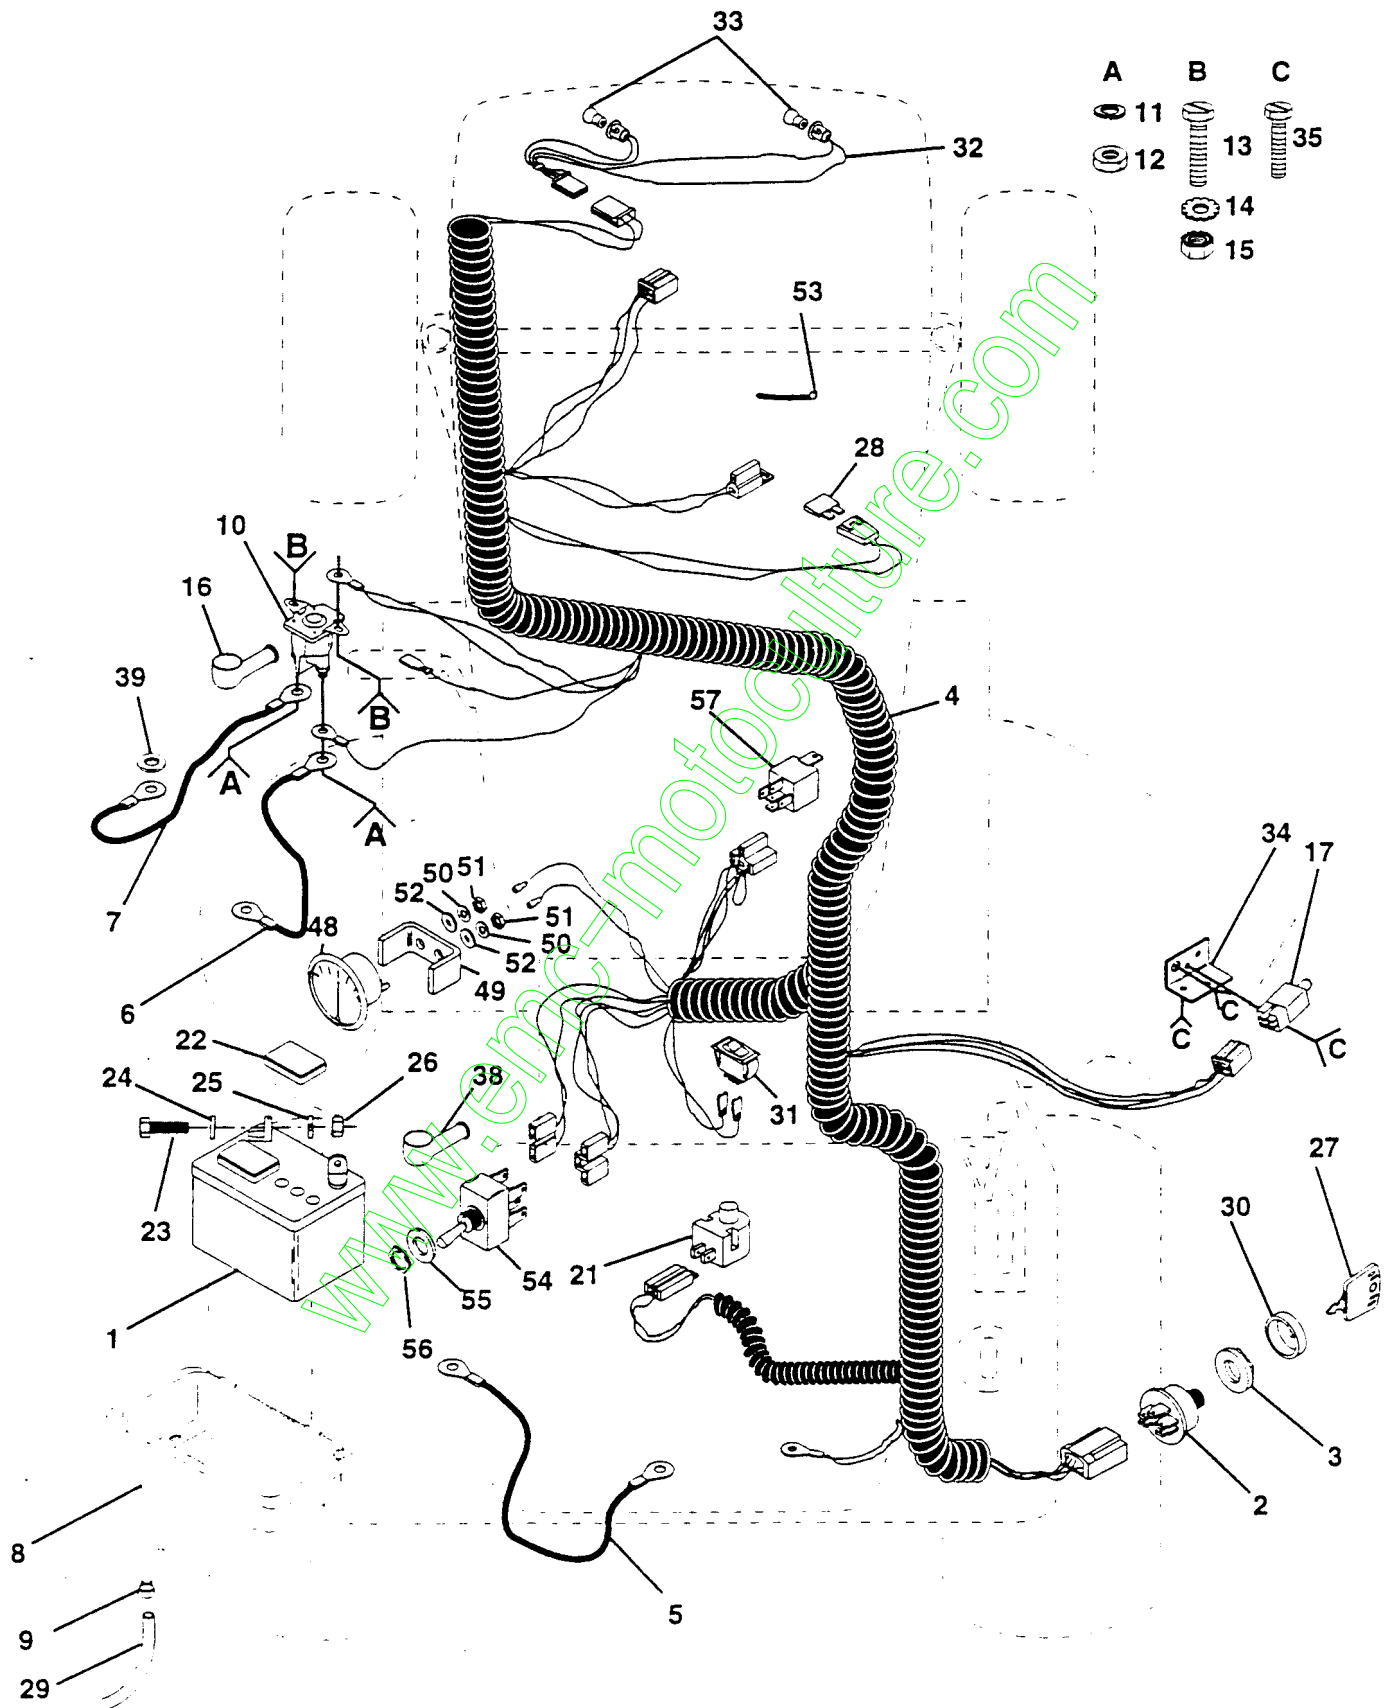

Illustrated Parts List	1993-01
	I9302003

LT 140

(HU14H42A), 954000512

Repair Parts Manual

Ride Mower

14 HP 42" TRACTOR - MODEL NO. LT140 (HU14H42A), PRODUCT NO. 954 00 05-12 SCHEMATIC

POSITION	CIRCUIT
OFF	M + G
ON	B + L
START	B + S + L

PTO SWITCH	
POSITION	CIRCUIT
OFF	B + E, C + D
ON	B + A, C + F

REPAIR PARTS

14 HP 42" TRACTOR - MODEL NO. LT140 (HU14H42A), PRODUCT NO. 954 00 05-12
ELECTRICAL

REPAIR PARTS

14 HP 42" TRACTOR - MODEL NO. LT140 (HU14H42A), PRODUCT NO. 954 00 05-12
ELECTRICAL

NOTE: All component dimensions given in U.S. inches.
1 inch = 25.4 mm

REPAIR PARTS

14 HP 42" TRACTOR - MODEL NO. LT140 (HU14H42A), PRODUCT NO. 954 00 05-12

CHASSIS AND ENCLOSURES

REPAIR PARTS

14 HP 42" TRACTOR - MODEL NO. LT140 (HU14H42A), PRODUCT NO. 954 00 05-12 CHASSIS AND ENCLOSURES

NOTE: All component dimensions given in U. s. inches.
1 inch = 25.4 mm

REPAIR PARTS

14 HP 42" TRACTOR - MODEL NO. LT140 (HU14H42A), PRODUCT NO. 954 00 05-12
SEAT ASSEMBLY

KEY NO.	PART NO.	DESCRIPTION
1	532124185	Seat
2	532126656	Bracket Pivot Seat
3	874760640	Bolt, Hex 3/8-16unc X 2-1/2
4	819131610	Washer 13/32 X 1 X 10 Ga
5	532124996	Clip Fuel Line
6	873680600	Nut, Crownlock 3/8-16 Unc
7	532124181	Spring Seat Cprsn
8	817490640	Screw Hwsh Thdrol 3/8-16x2-1/2
9	819131614	Washer 13/32 X 1 X 14 Ga
10	532131451	Pan Seat
11	532121251	Strip Foam
12	532121246	Bracket Mounting Switch
13	532121248	Bushing Snap
14	872050411	Bolt 1/4-20x1-3/8