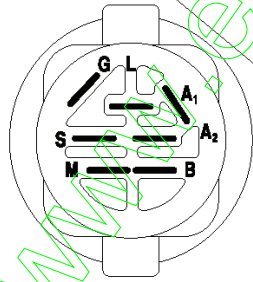

IGNITION SWITCH

POSITION	CIRCUIT	"MAKE"
OFF	M+G+A1	
RUN/OVERRIDE	B+A1	
RUN	B+A1	L+A2
START	B + S + A1	

WIRING INSULATED CLIPS
NOTE: IF WIRING INSULATED CLIPS
WERE REMOVED FOR SERVICING OF
UNIT, THEY SHOULD BE RE-INSTALLED
TO PROPERLY SECURE YOUR WIRING.

○
REMOVABLE
CONNECTIONS

●
NON-REMOVABLE
CONNECTIONS