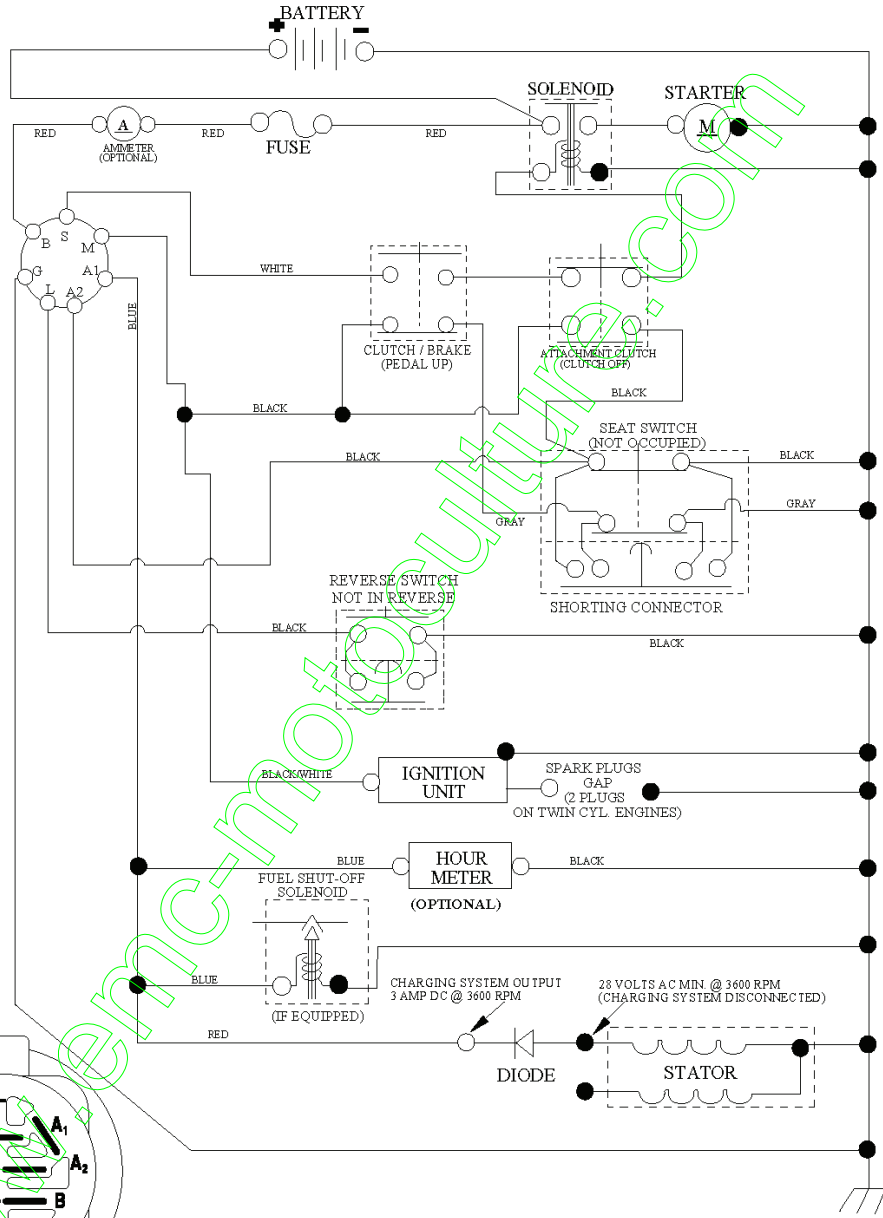

IGNITION SWITCH

POSITION	CIRCUIT	"MAKE"
OFF	M+G+A1	
RUN/OVERRIDE	B+A1	
RUN	B+A1	L+A2
START	B + S + A1	

WIRING INSULATED CLIPS
NOTE: IF WIRING INSULATED CLIPS
WERE REMOVED FOR SERVICING OF
UNIT, THEY SHOULD BE RE-INSTALLED
TO PROPERLY SECURE YOUR WIRING.

○
REMOVABLE
CONNECTIONS

●
NON-REMOVABLE
CONNECTIONS