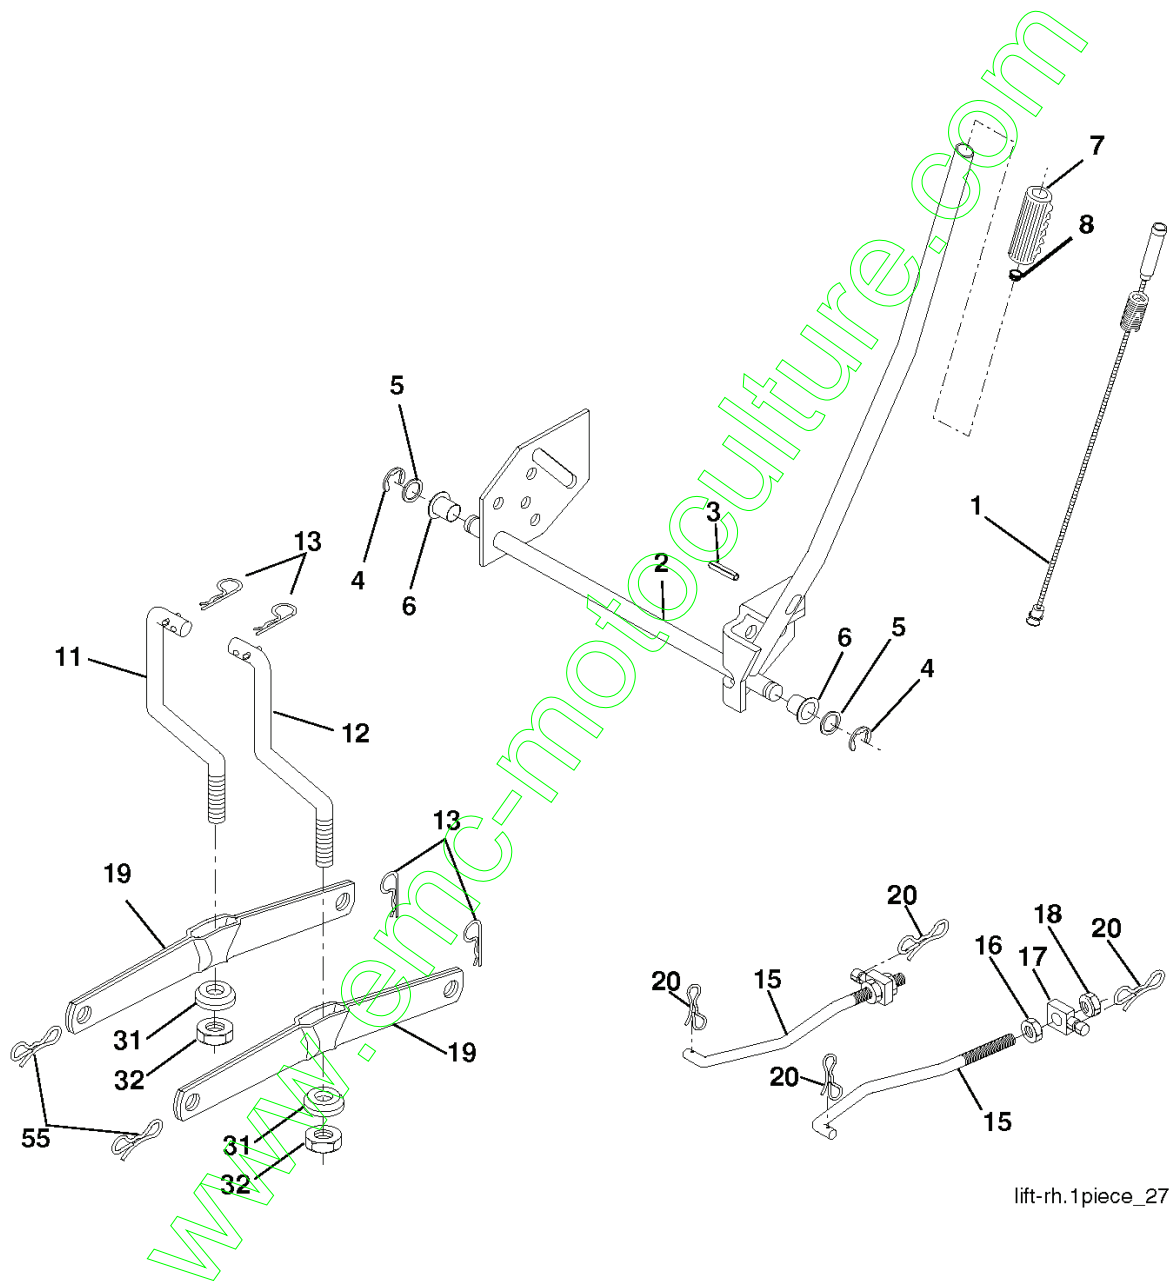

lift-rh.1piece_27

REF.	PART NO.	DESCRIPTION	REMARK	QTY.	KIT
1	532404981	PLUNGE		1	
2	532159471	LEVER		1	
3	532105767	PIN RETAINING SCREW		1	
4	812000002	RETAINER RING		1	
5	819211621	WASHER		1	
6	532120183	BEARING		1	
7	532109413	GRIP		1	
8	532124526	KNOB		1	
11	532139865	LINK		1	
12	532139866	LINK		1	
13	532124670	RETAINER RING		1	
15	532173288	LINK		1	
16	873350800	NUT		1	
17	532175689	BRACKET		1	
18	873800800	NUT		1	
19	532139868	LEVER		1	
20	532194209	SPRING		1	
31	532169865	BEARING		1	
32	873540600	NUT		1	
55	532194208	PIN		1	

www.emc-motoculture.com