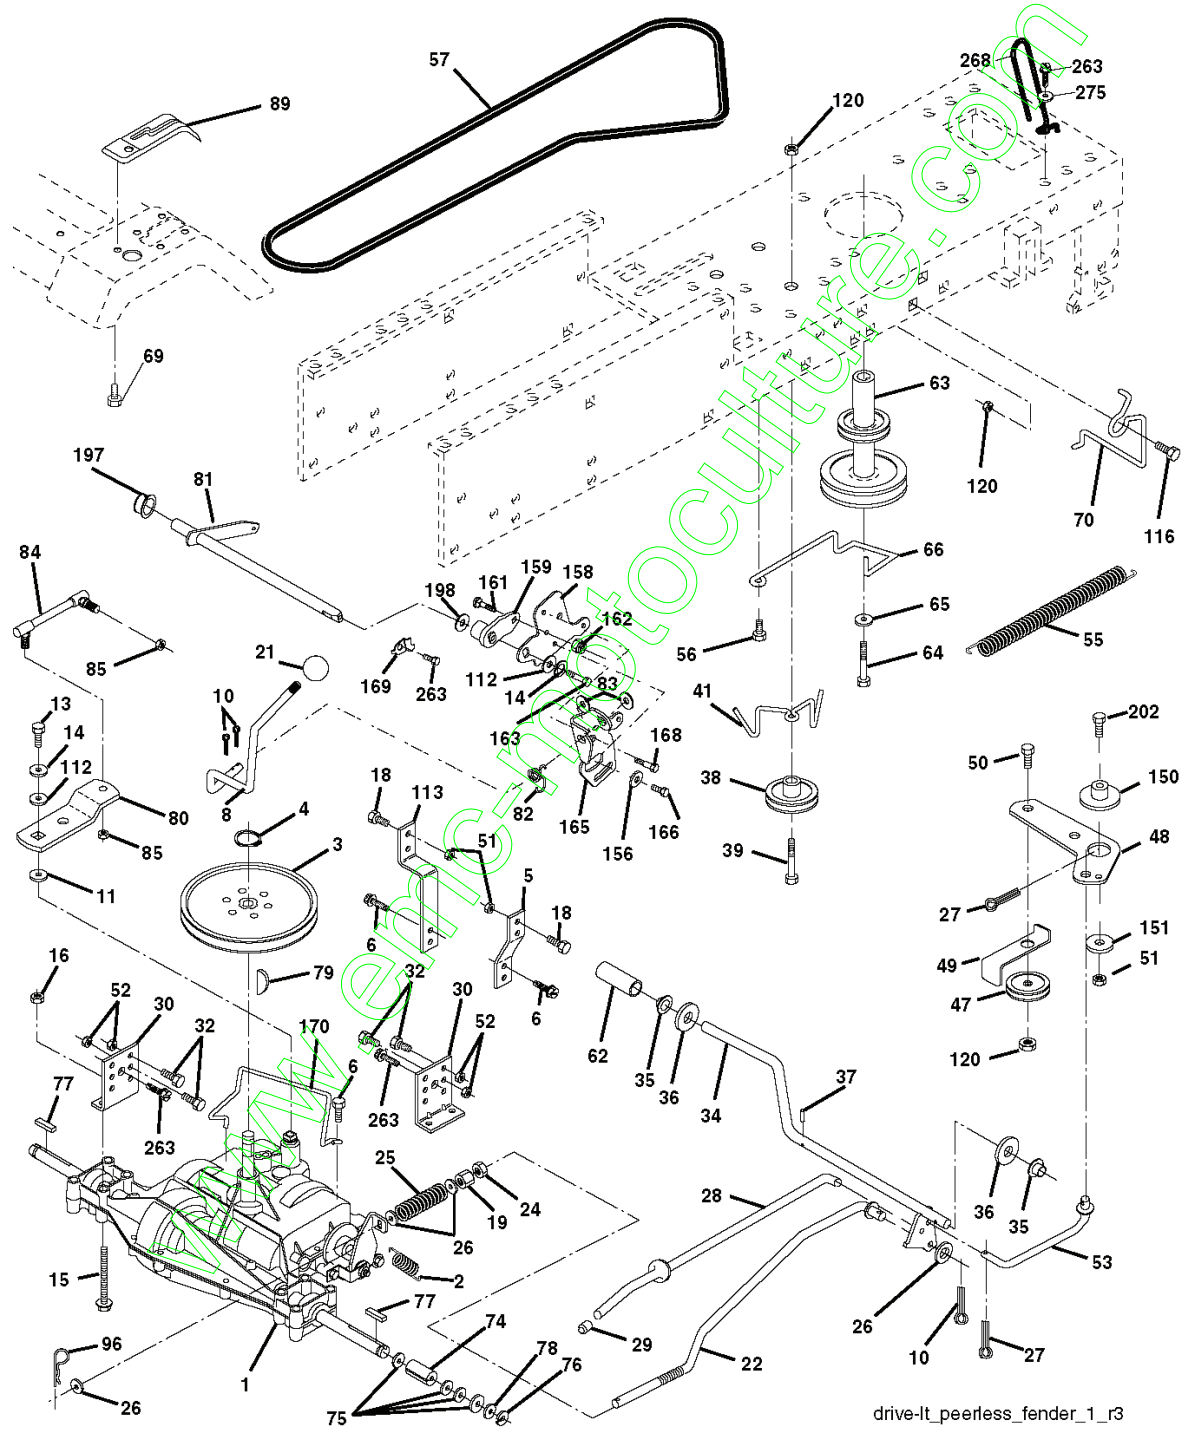

drive-lt_peerless_fender_1_r3

REF.	PART NO.	DESCRIPTION	REMARK	QTY.	KIT
1	000000000	W/O DESCRIPTION	Transaxle, Peerless 205-544C	1	
2	532146682	SPRING		1	
3	532123666	PULLEY		1	
4	812000028	CLIP		1	
5	532121520	BRACKET		1	
6	817060512	SCREW		1	
8	532192706	LEVER		1	
10	876020416	SPLIT PIN		1	
11	532105701	WASHER		1	
13	874550412	BOLT		1	
14	810040400	WASHER		1	
15	874490544	SCREW		1	
16	873800500	LOCK NUT		1	
18	874780616	BOLT		1	
19	873800600	NUT		1	
21	532106933	KNOB		1	
22	532130804	ROD		1	
24	873350600	NUT		1	
25	532106888	SPRING		1	
26	819131316	WASHER		1	
27	876020412	SPLIT PIN		1	
28	532175765	SHAFT		1	
29	532071673	COVER		1	
30	532174973	BRACKET		1	
32	874760512	BOLT		1	
34	532175578	SHAFT		1	
35	532120183	BEARING		1	
36	819211616	WASHER		1	
37	532124963	PIN RETAINING SCREW		1	
38	532179114	PULLEY		1	
39	872110622	BOLT		1	
41	532175556	BELT GUIDE		1	
47	532127783	PULLEY		1	
48	532154407	GUIDE		1	
49	532123205	BELT GUIDE		1	
50	872110612	BOLT		1	
51	873680600	NUT		1	
52	873680500	NUT		1	
53	532199652	TIGE DE TENSION POULIE		1	
55	532105709	SPRING		1	
56	817060620	SCREW		1	
57	532138255	BELT		1	
62	532124872	PEDAL RUBBER		1	
63	532175410	PULLEY		1	
64	532173937	BOLT		1	
65	810040700	WASHER		1	
66	532154778	TENSIONER		1	
69	532142432	SCREW		1	
70	532134683	BELT GUIDE		1	
74	532137057	SPACER		1	
75	532121749	WASHER		1	
76	812000001	RETAINER RING		1	
77	532123583	KEY		1	
78	532121748	WASHER		1	
79	532125096	WOODRUFF KEY		1	
80	532131486	ROD		1	
81	532165594	SHAFT		1	
82	532165711	SPRING		1	
83	819171216	WASHER		1	
84	532166228	LINK		1	
85	532150360	NUT		1	
89	532195861	CONSOLE		1	
96	532124788	RETAINER RING		1	
112	819091210	WASHER		1	
113	532127285	BRACKET		1	
116	872140608	BOLT		1	
120	873900600	NUT		1	
150	532175456	SPACER		1	
151	819133210	WASHER		1	
156	532166002	WASHER		1	
158	532165589	BRACKET		1	
159	532183900	LEVER		1	
161	872140406	BOLT		1	
162	873680400	NUT		1	
163	874780416	BOLT		1	
165	532165623	BRACKET		1	
166	817490510	SCREW		1	

www.enr-motoculture.com