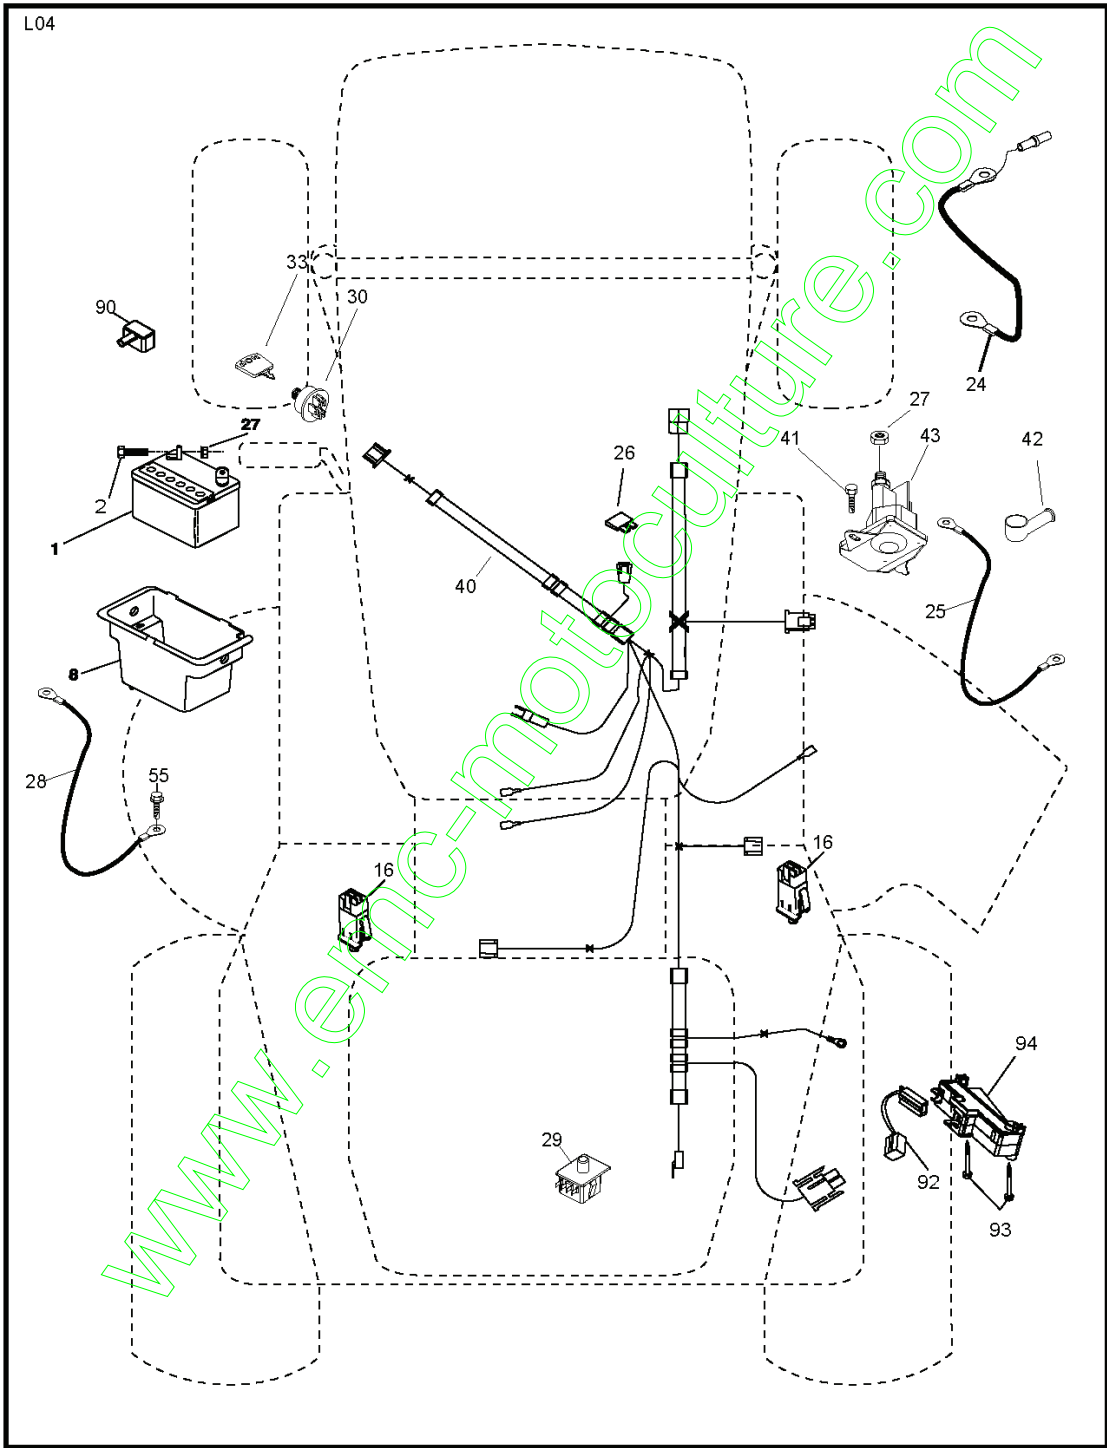

L04

REF.	PART NO.	DESCRIPTION	REMARK	QTY.	KIT
1	532144924	BATTERY		1	
2	874760412	BOLT		1	
8	532176689	BATTERY BOX		1	
16	532176138	MICRO SWITCH		1	
24	532421299	CABLE		1	
25	532421297	CABLE		1	
26	532175158	FUSE		1	
27	873510400	NUT		1	
28	532421298	CABLE		1	
29	532192749	SWITCH SEAT DP W/RAMPS		1	
30	532193350	IGNITION MODULE		1	
33	532411935	KEY		1	
40	532197427	CABLE		1	
41	871110408	BOLT		1	
42	532131563	COVER		1	
43	532192507	SOLENOID		1	
55	817000612	SCREW		1	
90	532180449	COVER		1	
92	532196615	CABLE ASSY		1	
93	532192540	SCREW		1	
94	532191834	MODULE.REVERSE.ROS		1	

www.emc-motoculture.com