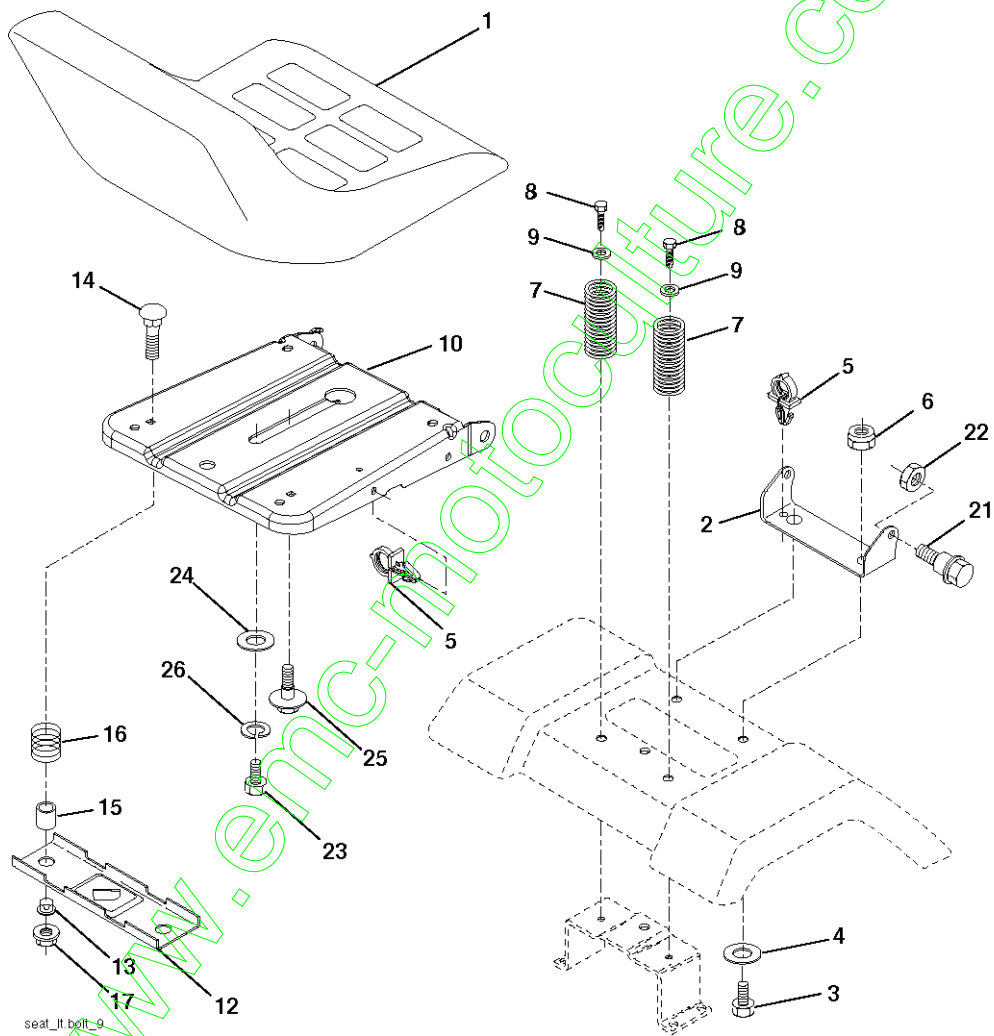

www.emc-motoculture.com

lift-rh.1piece_27

REF.	PART NO.	DESCRIPTION	REMARK	QTY.	KIT
1	532404981	PLUNGE		1	
2	532159471	LEVER		1	
3	532105767	PIN RETAINING SCREW		1	
4	812000002	RETAINER RING		1	
5	819211621	WASHER		1	
6	532120183	BEARING		1	
7	532109413	GRIP		1	
8	532124526	KNOB		1	
11	532139865	LINK		1	
12	532139866	LINK		1	
13	532124670	RETAINER RING		1	
15	532173288	LINK		1	
16	873350800	NUT		1	
17	532175689	BRACKET		1	
18	873800800	NUT		1	
19	532139868	LEVER		1	
20	532194209	SPRING		1	
31	532169865	BEARING		1	
32	873540600	NUT		1	
55	532194208	PIN		1	

www.emc-motoculture.com

IGNITION SWITCH

POSITION	CIRCUIT	"MAKE"
OFF	M+G+A1	
RUN/OVERRIDE	B+A1	
RUN	B+A1	L+A2
START	B + S + A1	

WIRING INSULATED CLIPS
 NOTE: IF WIRING INSULATED CLIPS
 WERE REMOVED FOR SERVICING OF
 UNIT, THEY SHOULD BE RE-INSTALLED
 TO PROPERLY SECURE YOUR WIRING.

○
 REMOVABLE
 CONNECTIONS

●
 NON-REMOVABLE
 CONNECTIONS

www.emc-motoculture.com

seat_lt.bolt_9

www.encl-motoculture.com

REF.	PART NO.	DESCRIPTION	REMARK	QTY.	KIT
1	532401042	SIEGE CONDUCTEUR		1	
2	532140551	BRACKET		1	
3	871110616	SCREW		1	
4	819131610	WASHER		1	
5	532145006	CLIP		1	
6	873800600	NUT		1	
7	532124181	SPRING		1	
8	817000616	SCREW		1	
9	819131614	WASHER		1	
10	532195530	BERCEAU DE SIEGE CONDUCTEUR		1	
12	532174648	BRACKET		1	
13	532121248	BUSHING		1	
14	872050412	BOLT		1	
15	532134300	SPACER		1	
16	532121250	SPRING		1	
17	532123976	LOCKNUT		1	
21	532171852	BOLT		1	
22	873800500	LOCK NUT		1	
23	871110814	BOLT		1	
24	819171912	WASHER		1	
25	532127018	BOLT		1	
26	810040800	WASHER		1	