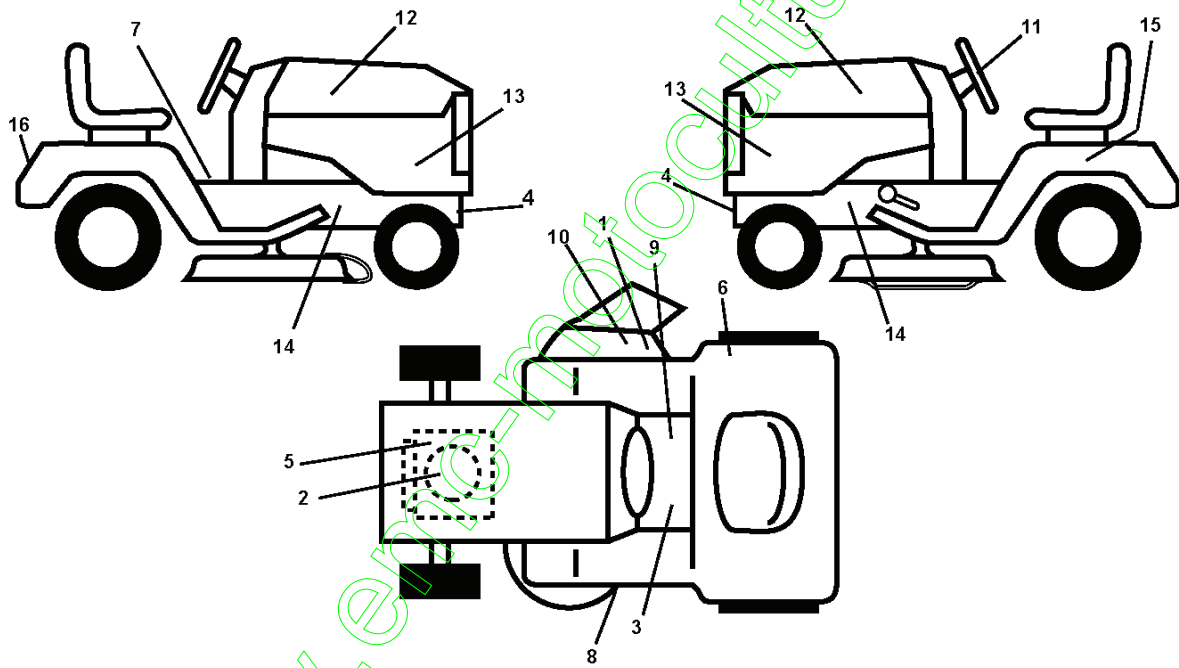

SPARE PARTS CATALOGUE

: MCCULLOCH

www.emc-motoculture.com

Spare Parts List

SPARE PARTS LIST

www.emc-motoculture.com

REF.	PART NO.	DESCRIPTION	REMARK	QTY.	KIT
1	532196357	DECAL."DANGER DEFLECTEUR"		1	
2	532417925	DECAL		1	
3	532159737	DECAL		1	
4	532159736	DECAL		1	
5	532196841	DECAL		1	
6	532180432	DECAL		1	
7	532400389	LABEL		1	
8	532194302	DECAL.SCHEMA MONTAGE		1	
9	532140837	DECAL		1	
10	532182166	DECAL		1	
11	532424236	DECAL		1	
12	532431221	DECAL		1	
13	532433569	DECAL		1	
14	532401146	DECAL		1	
15	532145005	DECAL		1	
16	532432886	DECAL		1	
--	532162598	DECAL		1	
--	532138311	DECAL		1	