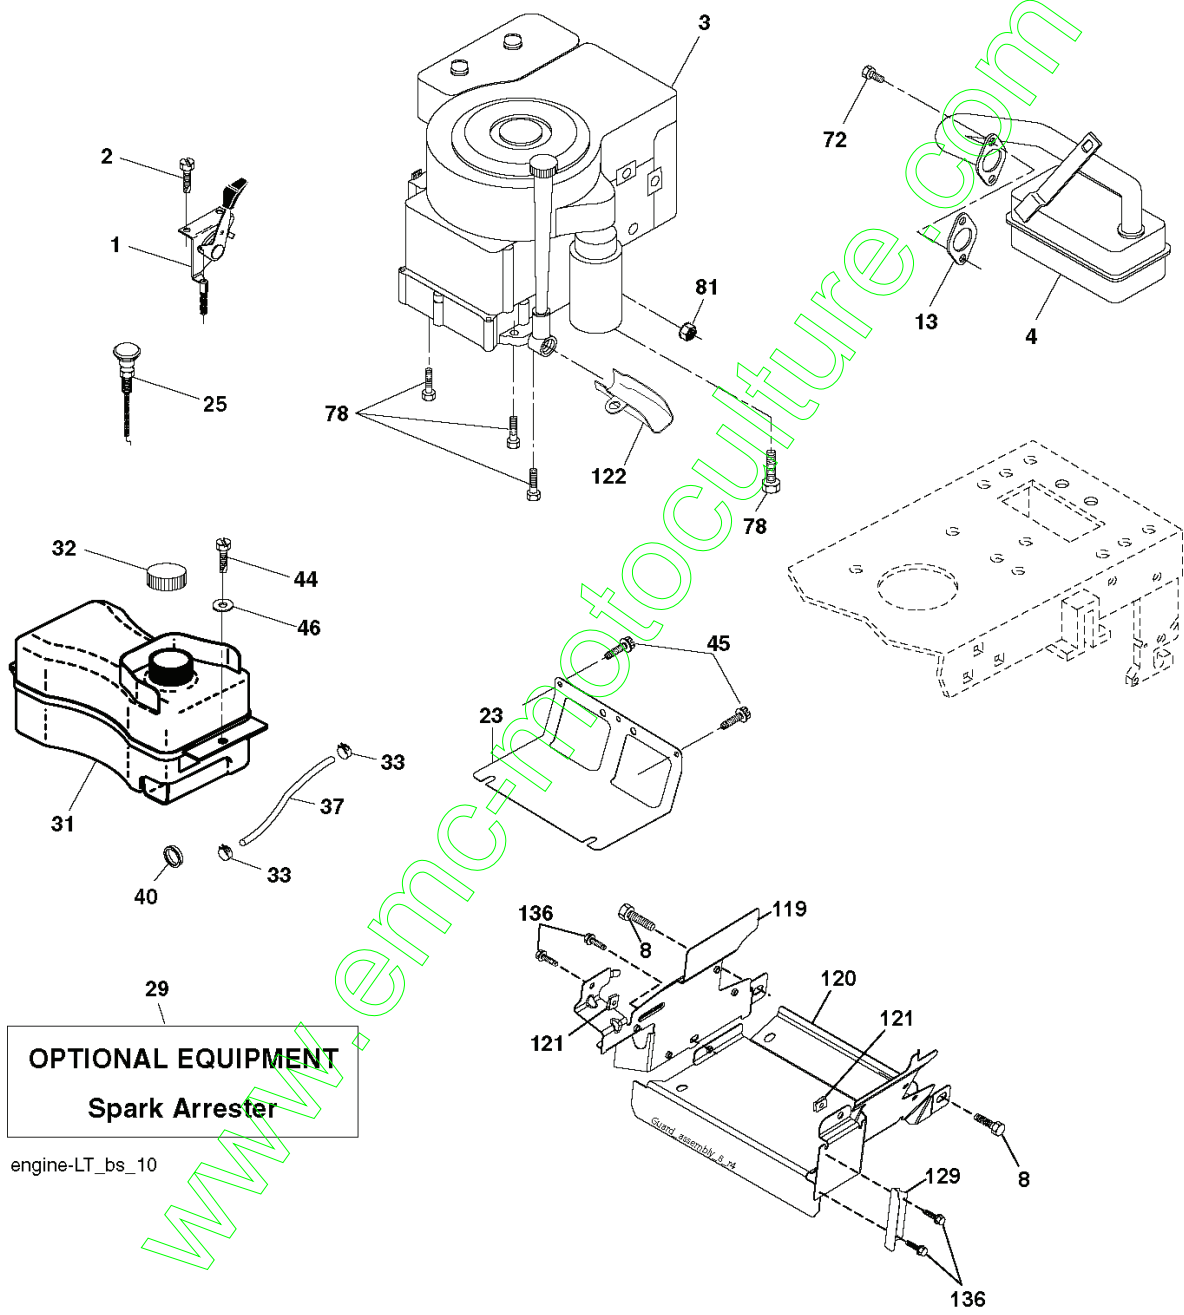

engine-LT_bs_10

REF.	PART NO.	DESCRIPTION	REMARK	QTY.	KIT
1	532170551	THROTTLE CONTROL		1	
2	817720408	SCREW		1	
3	000000000	W/O DESCRIPTION	Engine Briggs Model 217707-2391-B1	1	
4	532179758	MUFFLER		1	
8	532171877	BOLT		1	
13	532165291	GASKET		1	
23	532169837	HEAT SHIELD		1	
25	532190695	CONTROL CHOKE		1	
29	532137180	SPARK ARRESTER KIT		1	
31	532407516	FUEL TANK		1	
32	532425162	LID		1	
33	532123487	HOSE CLAMP		1	
37	532137040	HOSE		1	
40	532124028	BUSHING		1	
44	817670412	SCREW		1	
45	817000612	SCREW		1	
46	819091416	WASHER		1	
72	532192334	SCREW		1	
78	817060620	SCREW		1	
81	873510400	NUT		1	
119	532197949	PROTECTION POULIE MOTEUR GA.		1	
120	532197948	PROTECTION POULIE MOTEUR DR.		1	
121	532196688	NUT		1	
122	532421922	EXTENSION PIPE		1	
129	532400328	GUARD		1	
136	532137729	SCREW		1	

www.emc-motoculture.com