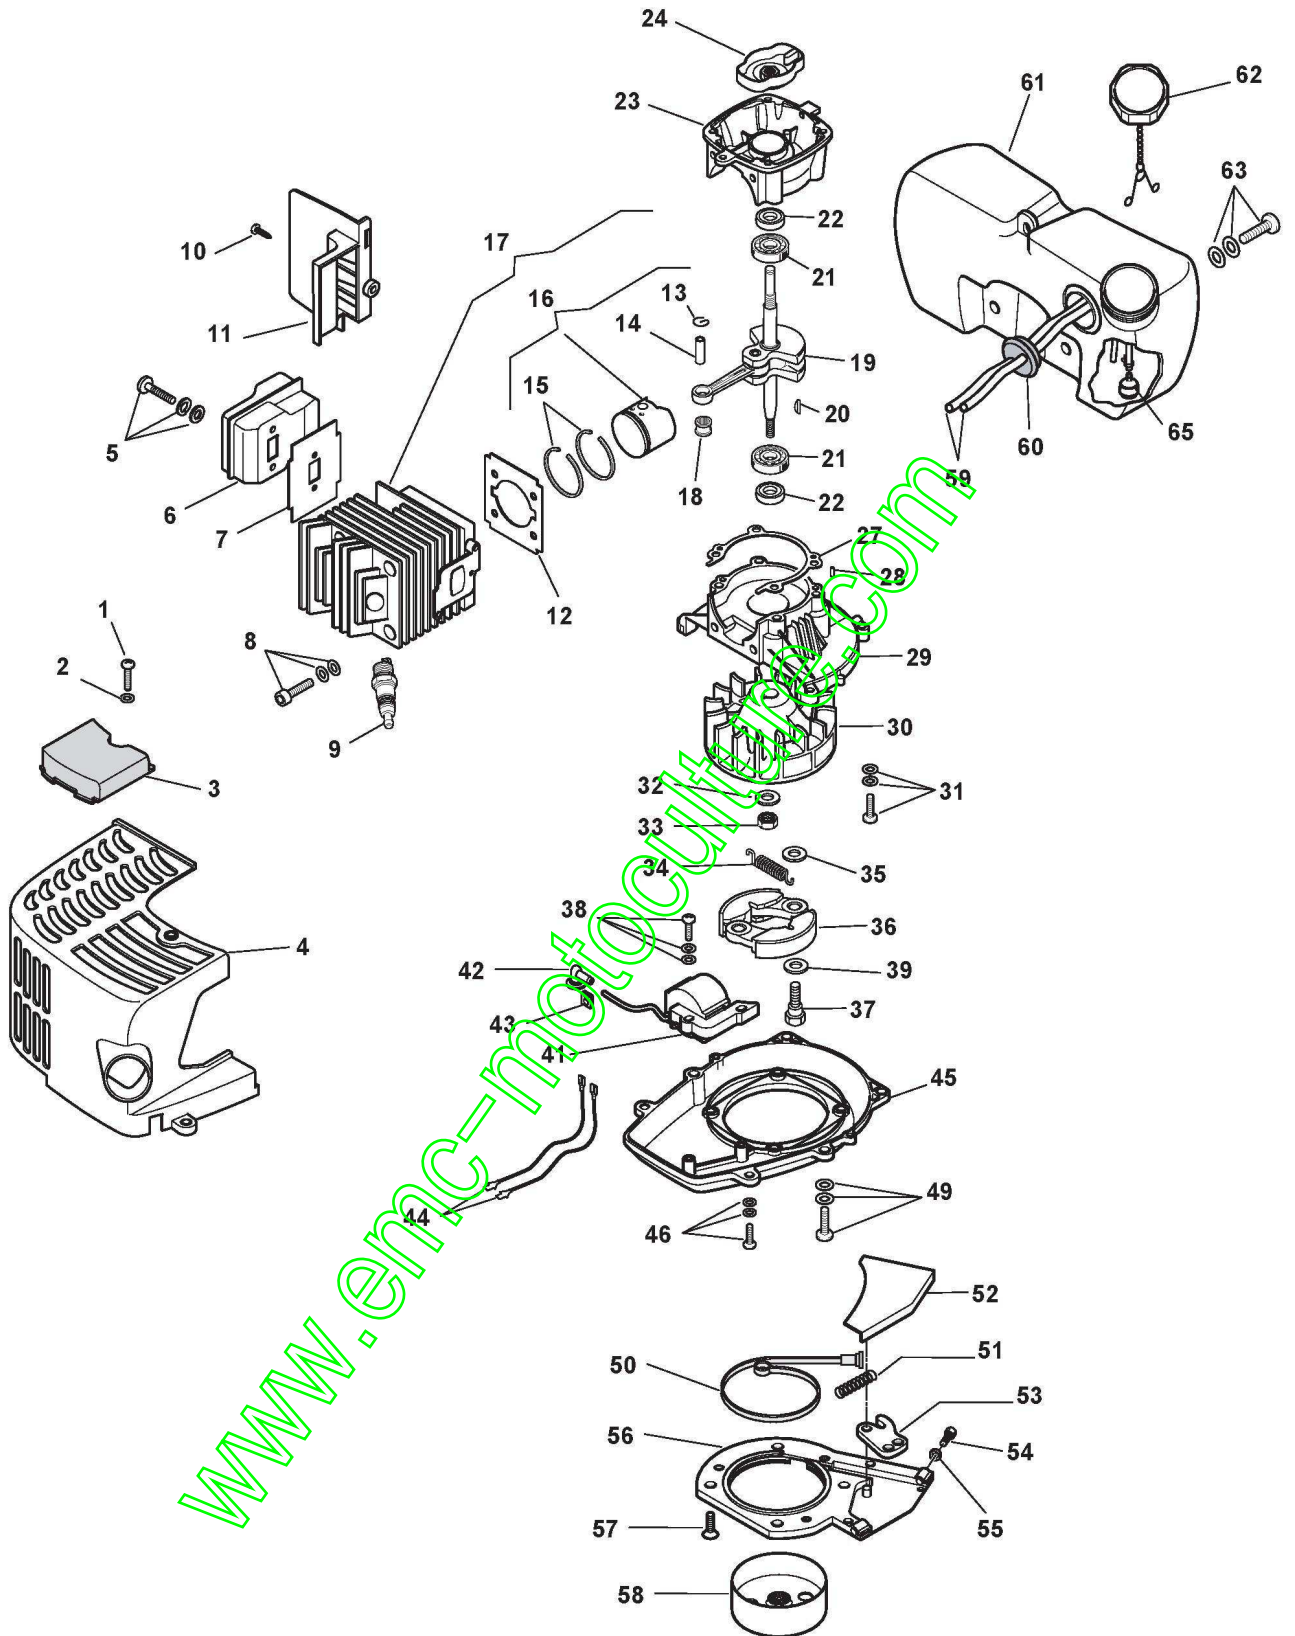

Moteur

Réf. N°	Q.té :	Code article	Description	Articles	De	Jusqu'à
1	1	6981116	Dotation Visserie			
2	1	6981154	Rondelle			
3	1	6981158	Deflecteur			
4	1	6981159	Shield Orange			
5	2	6981115	Dotation Visserie			
6	1	6981160	Silencieux			
7	1	6981041	Protection Silencieux			
8	4	6981113	Dotation Visserie			
9	1	6981163	Bougie			
10	1	6981116	Dotation Visserie			
11	1	6981043	Protection			
12	1	6981004	Garniture Cylindre			
13	2	6981015	Circlip Pointeau			
14	1	6981014	Pointeau Piston			
15	2	6981013	Collier Élastique			
16	1	6981012	Ens.Piston			
17	1	6981003	Ens.Cylindre-Piston			
18	1	6981017	Roulement À Aiguilles			
19	1	6981016	Arbre Moteur			
20	1	6981096	Languette Volant			
21	2	6981110	Roulement À Aiguilles			
22	2	6981008	Anneau De Tenue			
23	1	6981006	Carter Moteur, Arriere			
24	1	6981031/1	Coupe Démarreur			
27	1	6981007	Garniture Carter			
28	2	6981126	Goupille De Centrage			
29	1	6981005	Carter Moteur, Avant			
30	1	118800390/0	Ens. Volant	From 01-September-2008		
30	1	6981002	Ens. Volant	To 31-August-2008		
31	4	6981102	Dotation Visserie			
32	1	6981128	Rondelle			
33	1	6981143	Ecrou			
34	1	6981034	Ressort			
35	2	6981276	Rondelle			
36	2	6981032	Embrayage			
37	2	6981035	Vis			
38	2	6981116	Dotation Visserie			
39	2	6981033	Rondelle			
41	1	118800391/0	Bobine Électronique	From 01-September-2008		
41	1	6981204	Bobine Électronique	To 31-August-2008		
42	1	6981023	Cover, Spark Plug			
43	1	6981133	Fixation Cable			
44	2	6981022	Câble Masse			
45	1	6981205	Support			
46	2	6981116	Dotation Visserie			
49	4	6981118	Dotation Visserie			
50	1	6981203	Bande Frein			
51	1	6981202	Ressort Frein