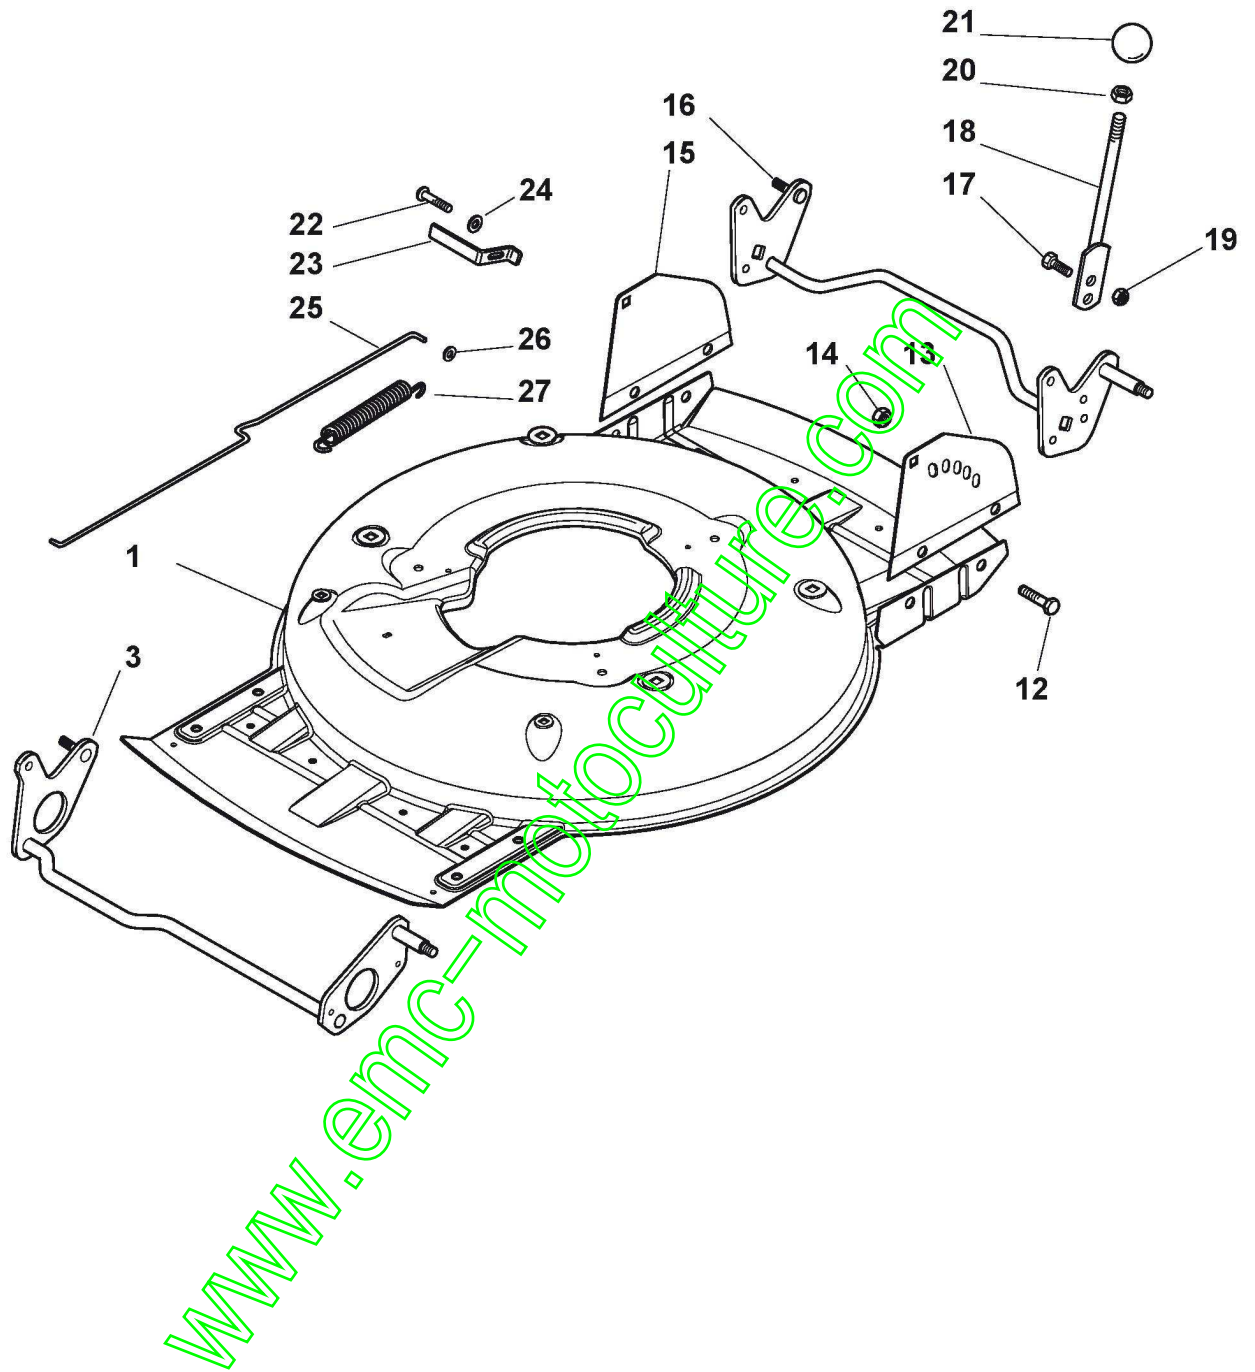

## MLF 50 TRM (2009)

291502023/MFR

**Spare parts list**  
**Reservdelar**  
**Repuestos**  
**Ersatzteile**  
**Pièces détachées**  
**Reserve onderdelen**  
**Catalogo ricambi**

[www.emc-motoculture.com](http://www.emc-motoculture.com)

- Use ST. S.p.A. Genuine Spare Parts specified in the parts list for repair and/or replacement.
- The contents described in the parts list may change due to improvement.
- The drawings of the spare parts are only indicative And might Not represent the part in question exactly.
- The indications "right" - "left" - "front" - "rear" refer to the position of the operator when using the machine.
- When placing orders of parts for repair And/Or replacement, make sure that the illustrated parts list is the one applying to the machine's year of manufacture, as shown on the identification plate attached to the machine.

# Châssis Et Reglage Hauteur Decoupe

Réf. N°	Q.té :	Code article	Description	Articles	De	Jusqu'à
1	1	381002909/1	Châssis Gris			To
1	1	381004735/0	Châssis Gris		From	31-August-2013
1	1	381004735/1	Châssis Gris		From	
3	1	381002849/0	Axe Roues Avant		01-September-2016	To
3	1	381302863/0	Axe Roues Avant		From	
12	4	112791011/0	Vis		01-September-2012	
13	1	381545105/0	Plaquette Gauche			
14	4	112154510/0	Ecrou			
15	1	381545104/0	Plaquette Droit			
16	1	381002851/0	Axe Roues Arriere			To
16	1	381302861/0	Axe Roues Arriere		From	To
16	1	381302861/1	Axe Roues Arriere		01-September-2012	31-August-2013
17	2	112789000/0	Vis			
18	1	381003323/0	Levier, Reglage Hauteur			
19	2	112154330/0	Ecrou			
20	1	112293200/0	Ecrou			
21	1	322399812/0	Poignée			
22	2	112735661/0	Vis			
23	2	322551529/0	Plaquette Nettoyement Roues			
24	2	112521330/0	Rondelle			
25	1	122033329/0	Tige Commande Reglage Hauteur			
26	2	112604899/0	Fixateur A Couronne			
27	1	122446184/0	Ressort			