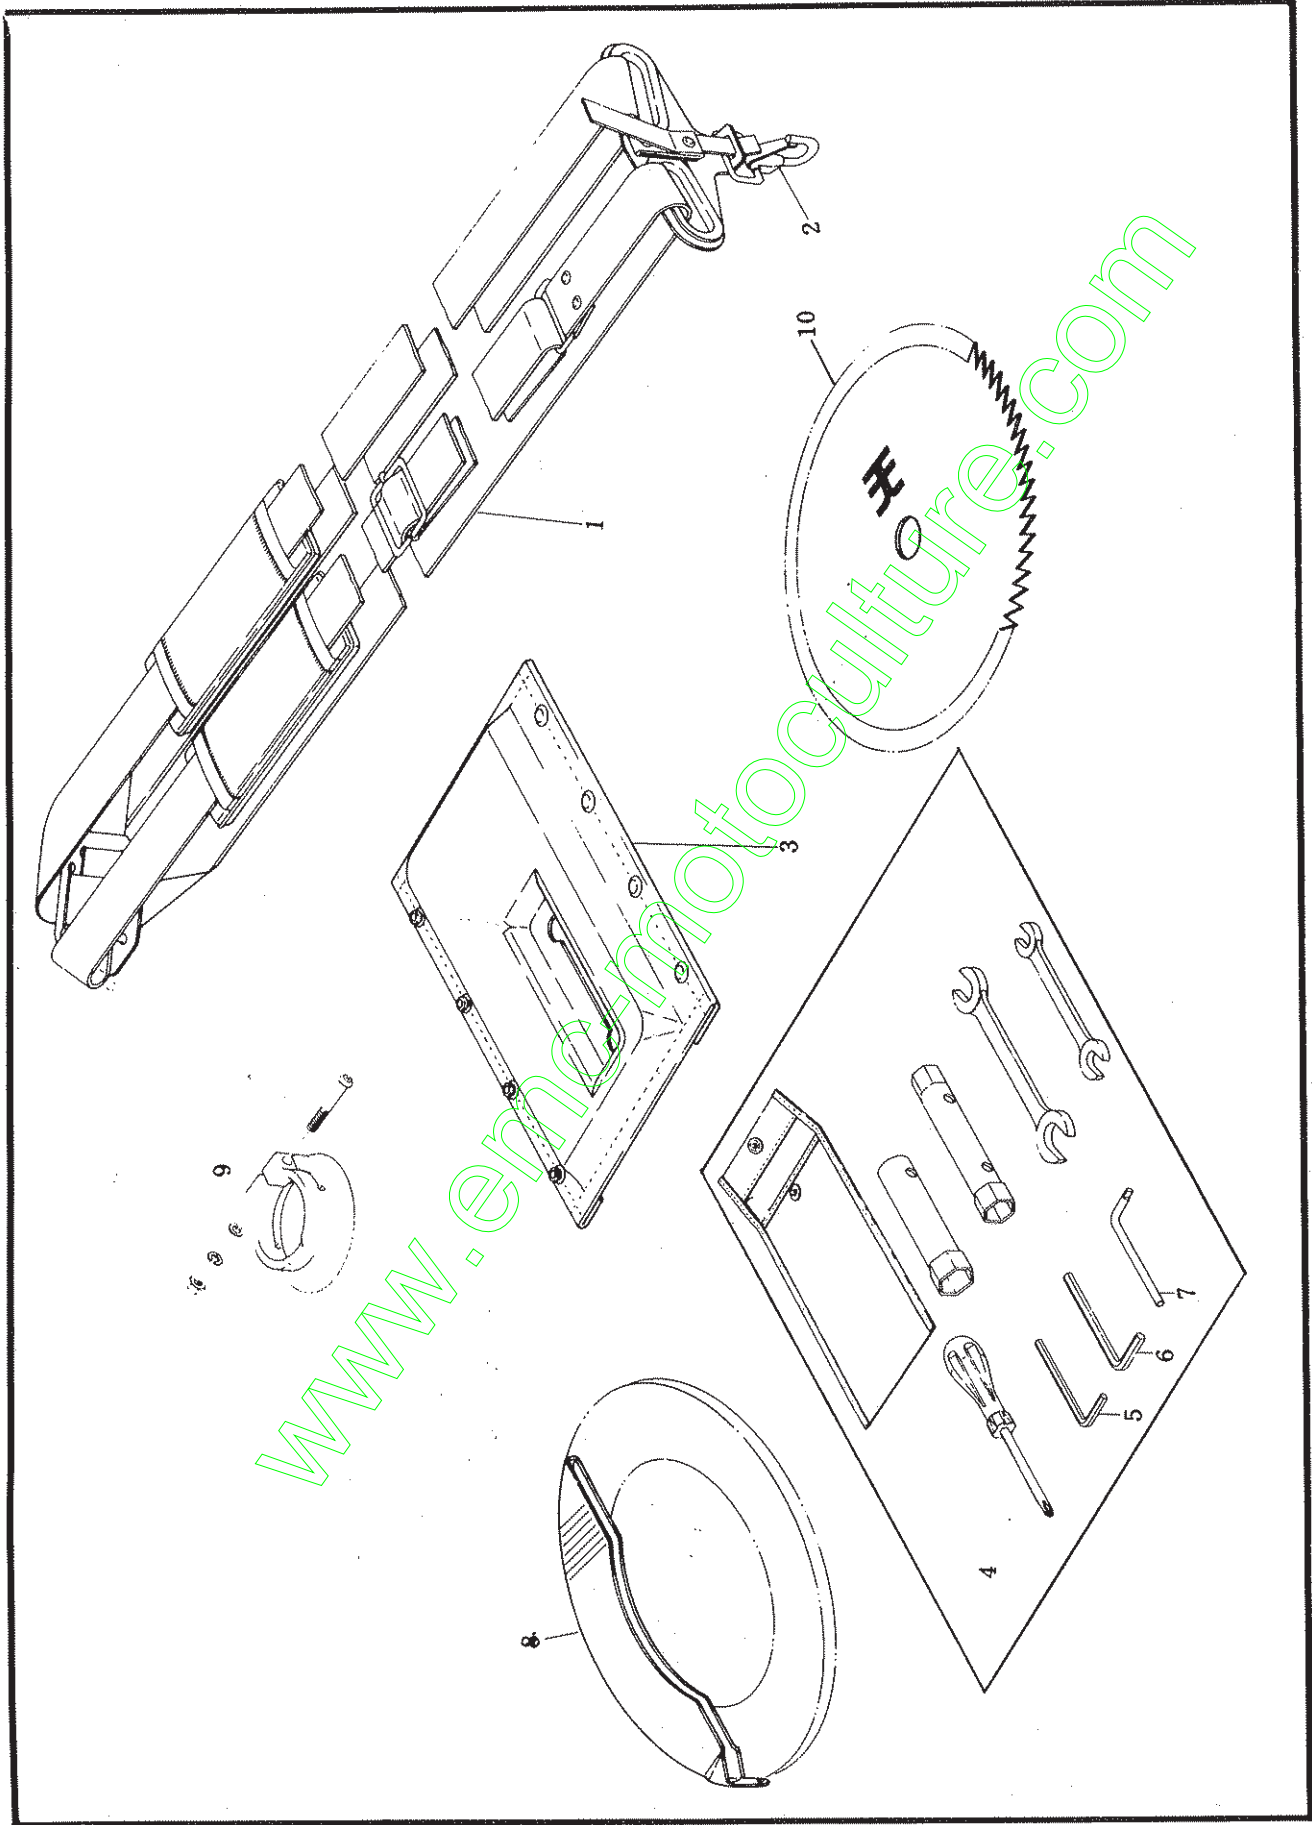

# Carburetor

NB04

Ref. No.	Mfg.'s No.	Part Name	Our Part No.	Qty.	Ref. No.	Mfg.'s No.	Part Name	Our Part No.	Qty.
1	EC03-0663a	Carburetor compl. (incl. 2-35)	4042	1					
2	CK/31	Cock body ass'y	4043	1					
3	VM15/151b	Piston valve (# 1.5)	4044	1					
4	J8-3N06	Jet needle	4045	1					
5	MD14/40	E ring	1305	1					
6	VM14C1/38b	Spring seat	1306	1					
7	VM15/24a	Spring	1307	1					
8	VM16/200	Top	4046	1					
9	VM12/43	Cap	4047	1					
10	MD13/44	Cable guide	4048	1					
11	M21/15	Cable adjuster lock nut	4049	1					
12	VM24/148	Cable adjuster	1312	1					
13	N102-221	Main jet (# 70)	4050	1					
14	VM15/173	Needle ass'y	4051	1					
15	VM15/353	Float arm	4052	1					
16	VM15/264	Float pin	1317	1					
17	VM15/351	Gasket	4053	1					
18	VM13/139	Float	4054	1					
19	VM13/185	Float chamber body	4055	1					
20	EC03-S0010	Guide screw compl.	4056	1					
21	VM13/68a	O ring	1323	1					
22	VM13/211	Clip	4057	1					
23	B2=0630	Bolt	1325	1					
24	B34/83	Washer	1326	1					
25	389/067	Square nut	1327	1					
26	M12F/46a	Spring	4058	2					
27	VM15/30	Throttle stop screw	1329	1					
28	MD16/15a	Air screw	4059	1					
29	VM13/98a	Net	1331	1					
30	VM13/121	Filter	1332	1					
31	CWZ=0416	Spring washer cross screw	4060	2					
32	VM15/348	Gasket	4061	1					
33	VM13/210	Filter	4062	1					
34	VM13/164	Pilot jet (# 35)	4063	1					
35	CW2=0414	Spring washer cross screw	1333	2					
36	EC03-0338	Silencer compl. (incl. 37)	4064	1					
37	0737-30995-0	Label	1335	1					
38	00436-0410-0	Screw ass'y (M4 x 10)	4065	4					