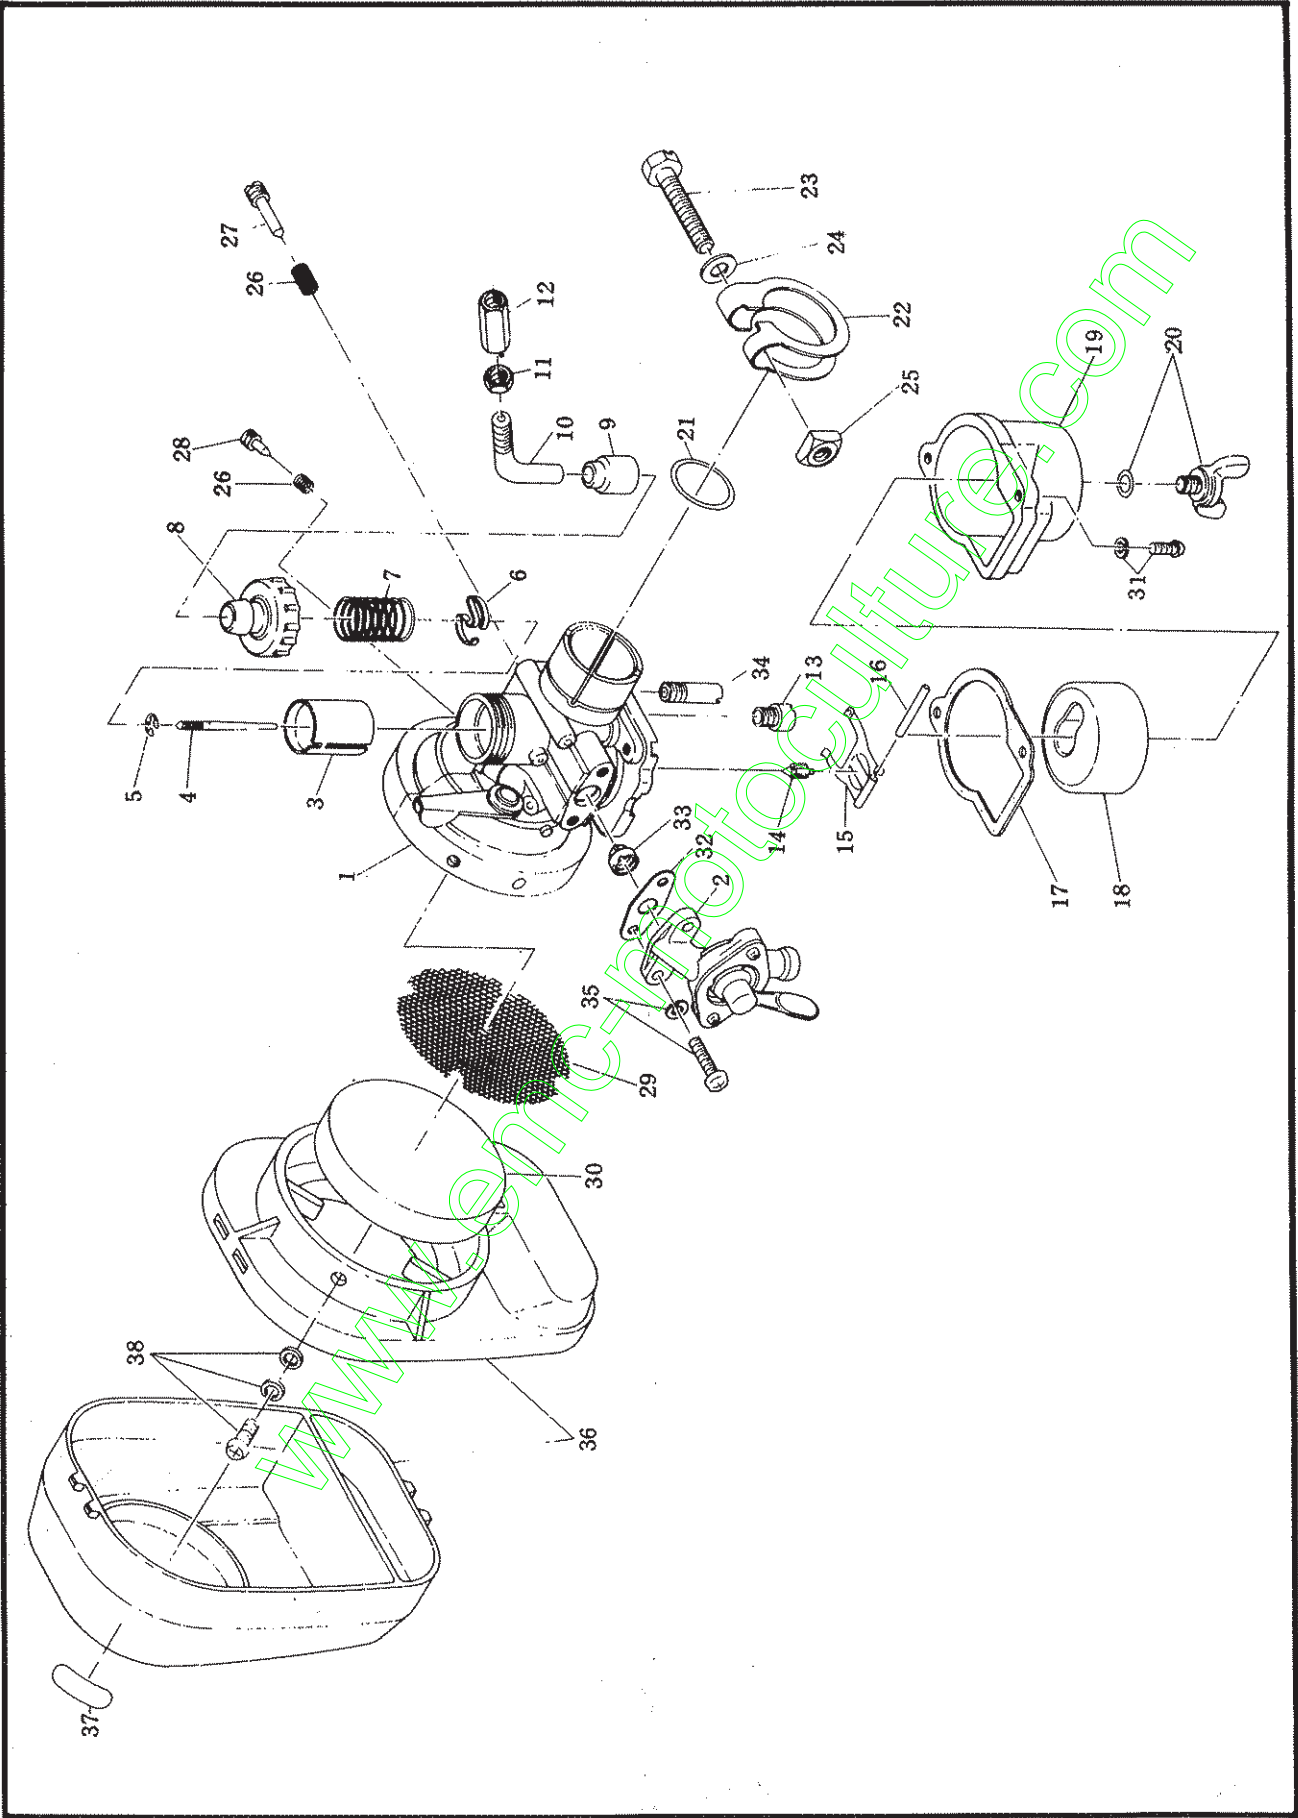

Carburetor

NB04

Carburetor

NB04

Ref. No.	Mfg.'s No.	Part Name	Our Part No.	Qty.	Ref. No.	Mfg.'s No.	Part Name	Our Part No.	Qty.
1	EC03-0663a	Carburetor compl. (incl. 2-35)	4042	1					
2	CK/31	Cock body ass'y	4043	1					
3	VM15/151b	Piston valve (# 1.5)	4044	1					
4	J8-3N06	Jet needle	4045	1					
5	MD14/40	E ring	1305	1					
6	VM14C1/38b	Spring seat	1306	1					
7	VM15/24a	Spring	1307	1					
8	VM16/200	Top	4046	1					
9	VM12/43	Cap	4047	1					
10	MD13/44	Cable guide	4048	1					
11	M21/15	Cable adjuster lock nut	4049	1					
12	VM24/148	Cable adjuster	1312	1					
13	N102-221	Main jet (# 70)	4050	1					
14	VM15/173	Needle ass'y	4051	1					
15	VM15/353	Float arm	4052	1					
16	VM15/264	Float pin	1317	1					
17	VM15/351	Gasket	4053	1					
18	VM13/139	Float	4054	1					
19	VM13/185	Float chamber body	4055	1					
20	EC03-S0010	Guide screw compl.	4056	1					
21	VM13/68a	O ring	1323	1					
22	VM13/211	Clip	4057	1					
23	B2=0630	Bolt	1325	1					
24	B34/83	Washer	1326	1					
25	389/067	Square nut	1327	1					
26	M12F/46a	Spring	4058	2					
27	VM15/30	Throttle stop screw	1329	1					
28	MD16/15a	Air screw	4059	1					
29	VM13/98a	Net	1331	1					
30	VM13/121	Filter	1332	1					
31	CWZ=0416	Spring washer cross screw	4060	2					
32	VM15/348	Gasket	4061	1					
33	VM13/210	Filter	4062	1					
34	VM13/164	Pilot jet (# 35)	4063	1					
35	CW2=0414	Spring washer cross screw	1333	2					
36	EC03-0338	Silencer compl. (incl. 37)	4064	1					
37	0737-30995-0	Label	1335	1					
38	00436-0410-0	Screw ass'y (M4 x 10)	4065	4