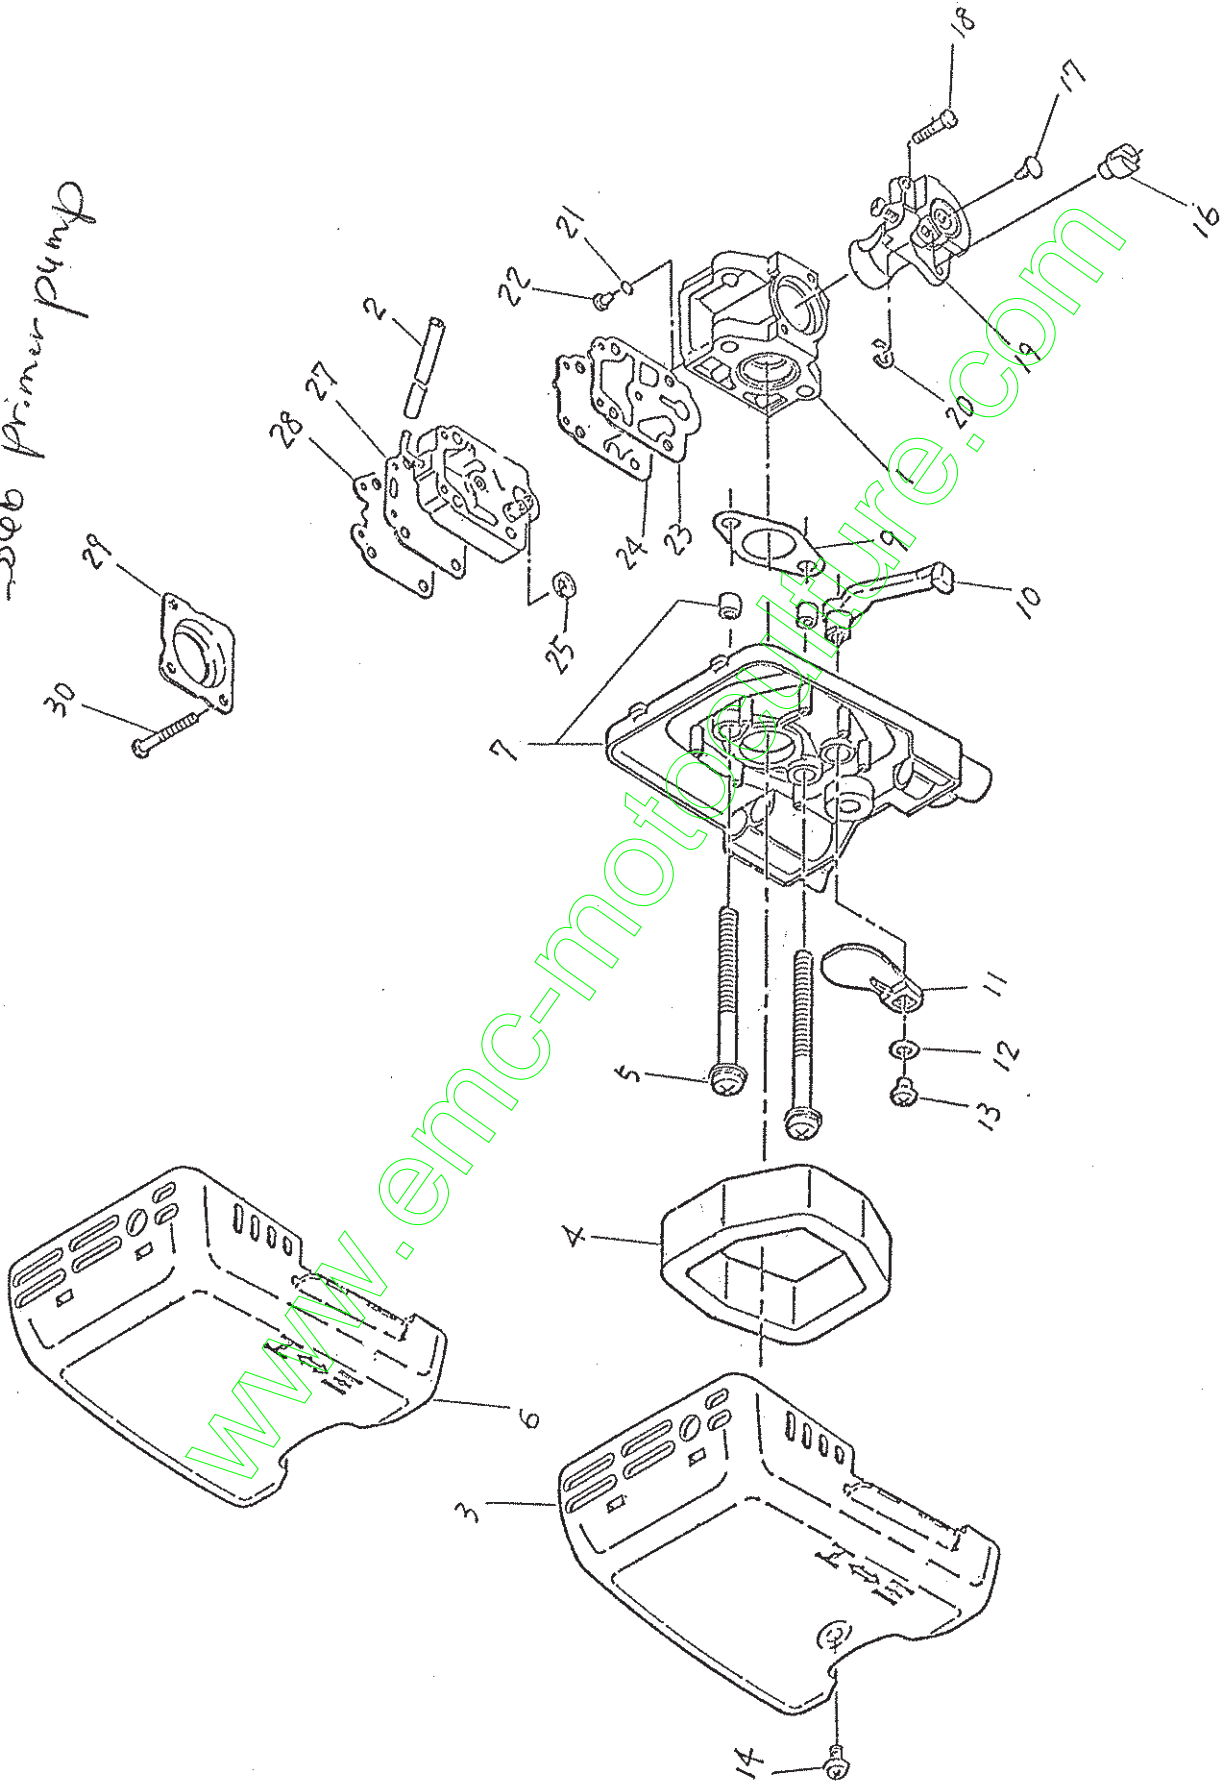

366 primer pump

Carburetor & Air Cleaner

NB251 / NBF251

Ref. No.	Mfg.'s No.	Part Name	Our Part No.	Qty.		Ref. No.	Mfg.'s No.	Part Name	Our Part No.	Qty.	
				NB251	NBF251					NB251	NBF251
1	5236047004	Carburetor (incl. 16-25, 27-30)	5406	1	1						
2	5236504601	Tube (3x5x140)	5407	1	1						
3	5233505503	Case, air cleaner	5408	1							
4	5233504700	Element, air cleaner	5409	1	1						
5	0043605650	Screw assembly (M5x65 W.S.W.)	3643	2	2						
7	5233505701	Plate, cleaner	5410	1							
	5233504502	Plate, cleaner	5411		1						
9	5233504200	Gasket, carburetor	5412	1	1						
10	5233504801	Lever, choke	5413	1	1						
11	5233505002	Plate, choke	5414	1	1						
12	0031104000	Washer	1113	1	1						
13	0150049980	Screw (M4x8)	5415	1	1						
14	0043605140	Screw assembly (M5x14 W.S.W.)	5416	1							
15	5233504602	Case, air cleaner	5417		1						
16	5236018040	Swivel	5418	1	1						
17	5206008110	Plug	7639	1	1						
18	5206008030	Screw	5419	2	2						
19	5236047022	Valve assembly-throttle	5420	1	1						
20	5316005120	Ring-retaining	6511	1	1						
21	5246001010	Ring "O"	6510	1	1						
22	5236029010	Jet	7637	1	1						
23	5246001030	Gasket-pump	6498	1	1						
24	5246001040	Diaphragm-pump	6499	1	1						
25	5016004010	Screen-inlet	6508	1	1						
27	5016004130	Gasket-met'g diaphragm	5421	1	1						
28	5316005250	Diaphragm assembly-met'g	6503	1	1						
29	5316005030	Cover, primer pump	5422	1	1						
30	5216002020	Screw	5423	4	4						
		Primer Pump	5766