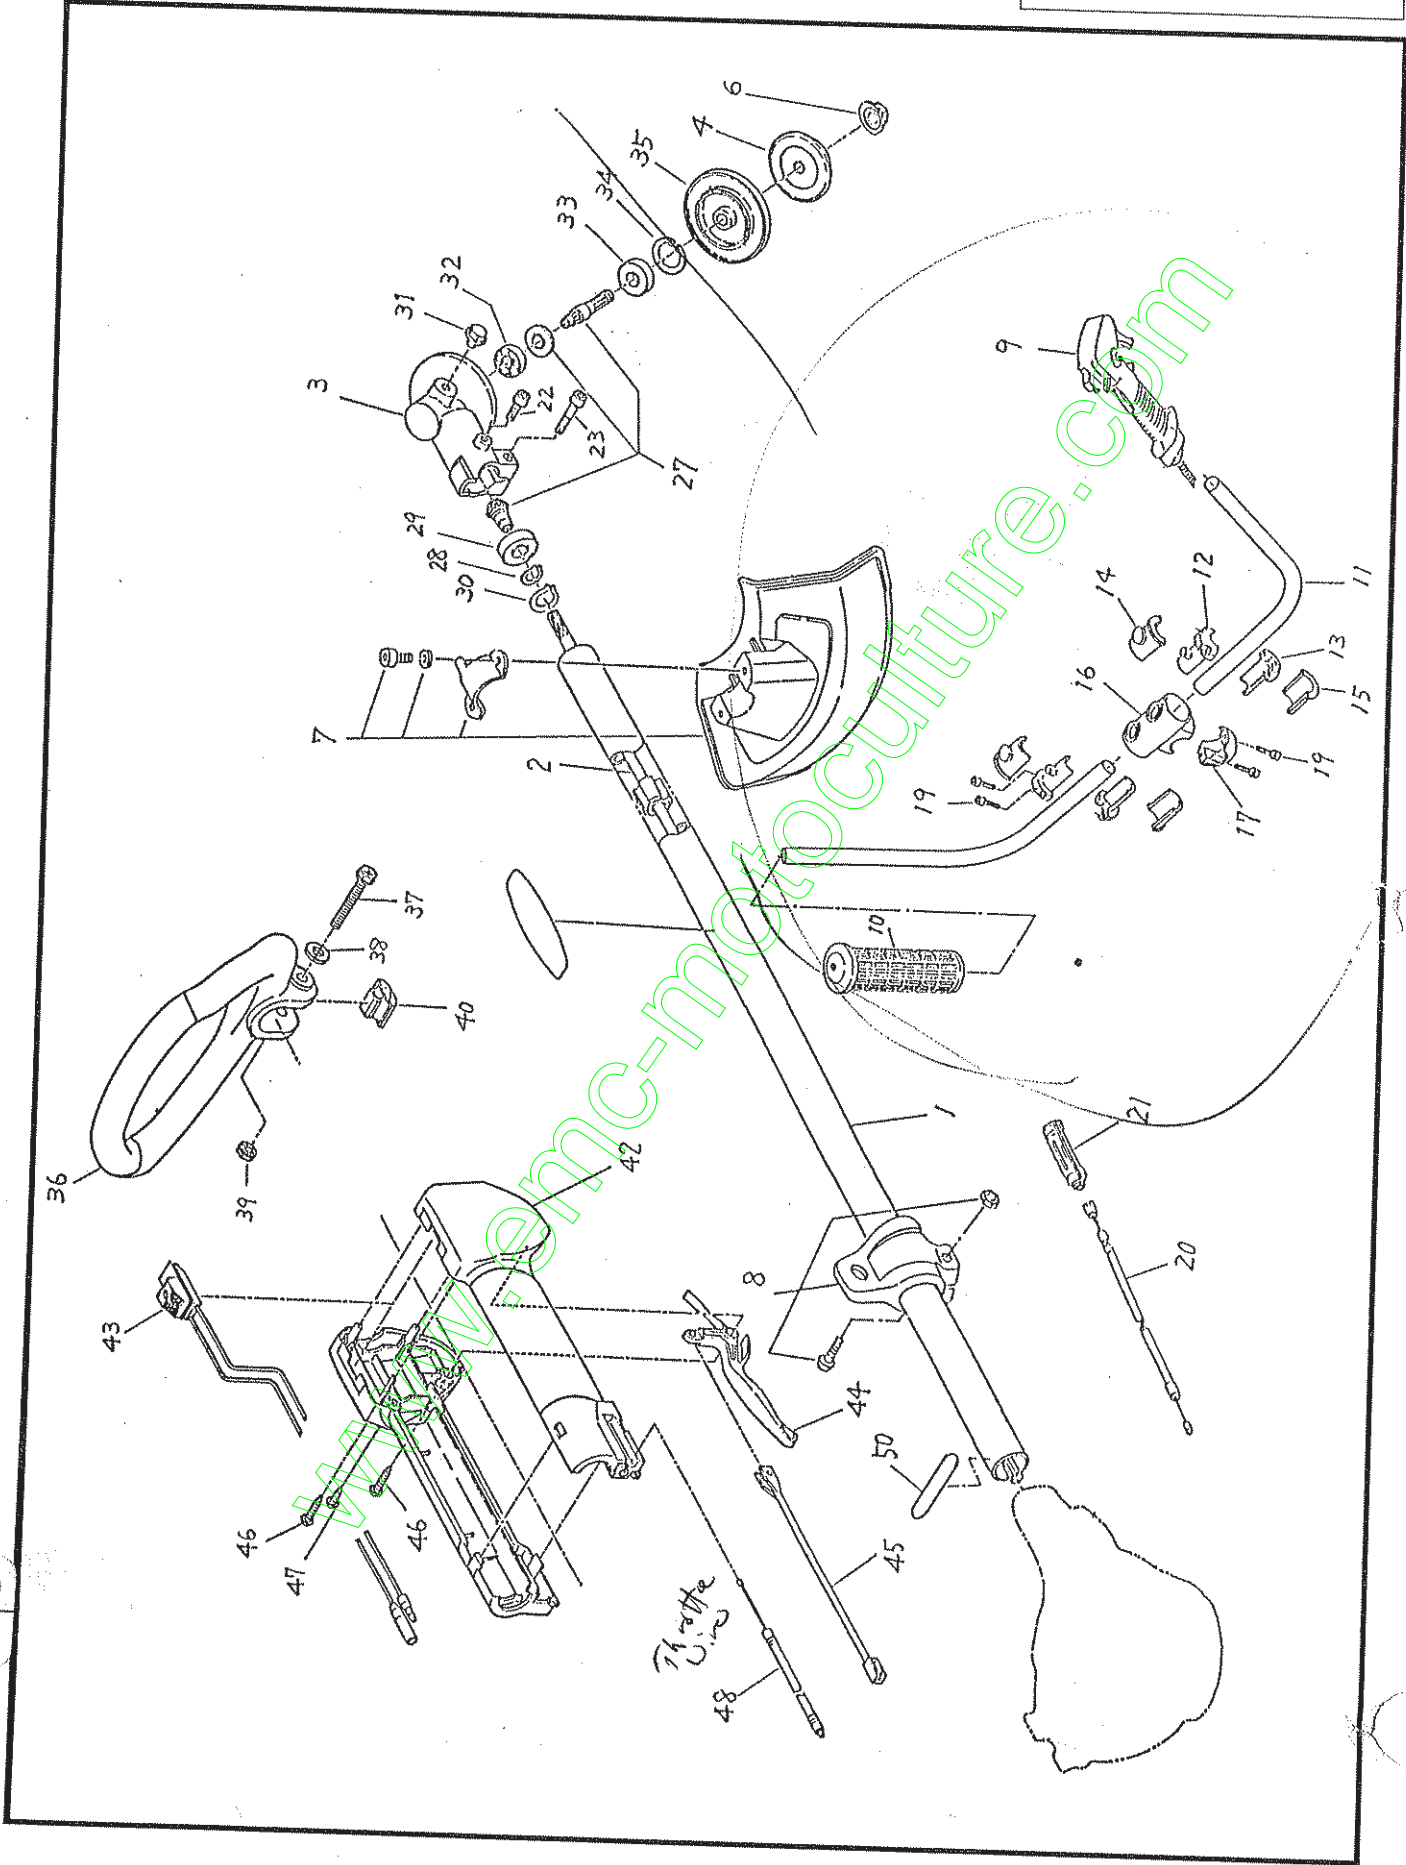

BRUSH CUTTER

Model NB251

and

Model NBF251

PARTS MANUAL

Machine Body

NB251

Ref. No.	Mfg.'s No.	Part Name	Our Part No.	Qty.	Ref. No.	Mfg.'s No.	Part Name	Our Part No.	Qty.
1	6251028001	Pipe, shaft complete	5301	1					
2	6251506301	Shaft	5302	1					
3	6253014000	Case, gear assemble (incl. 4, 6, 27-35)	5303	1	5435				
4	6258504500	Washer clamp	5304	1					
6	6253011021	Nut	5305 5438	1					
7	6258015000	Protector assembly	6116 3312	1					
8	6254019000	Hanger assembly	5306	1					
22	0119059900	Socket head bolt	6128	1					
23	0119059890	Socket head bolt	8151	1					
27	6253013000	Gear set	5307	1					
28	0031509000	Snapping outer	5308	1					
29	6212500300	Ball bearing	3513	1					
30	0031424000	Snapping, inner	1187	1					
31	6253011011	Bolt, oil	5309	1					
32	6213500900	Ball bearing	5310	1					
33	6253503700	Ball bearing	5311	1					
	0031422000	Snapping, inner	5312	1					
	6258504400	Washer, receive	5313	1					
36	6164005001	Handle complete	5314	1					
37	0017006450	Bolt crossrecess	5315	1					
38	0031106000	Washer	7022	1					
39	0023706000	Flange nut	7505	1					
40	6164500200	Spacer	5316	1					
42	6165016001	Control lever assembly (incl. 43-47)	5317	1					
43	6165009001	Switch complete	5318	1					
44	6165500601	Lever	5319 5386	1					
45	6165500701	Connector	5320	1					
46	0150049920	Tapping screw	5321	2					
47	0150049910	Tapping screw	5322	1					
48	0630039900	Control cable	5323	1					
		Throttle Wire							