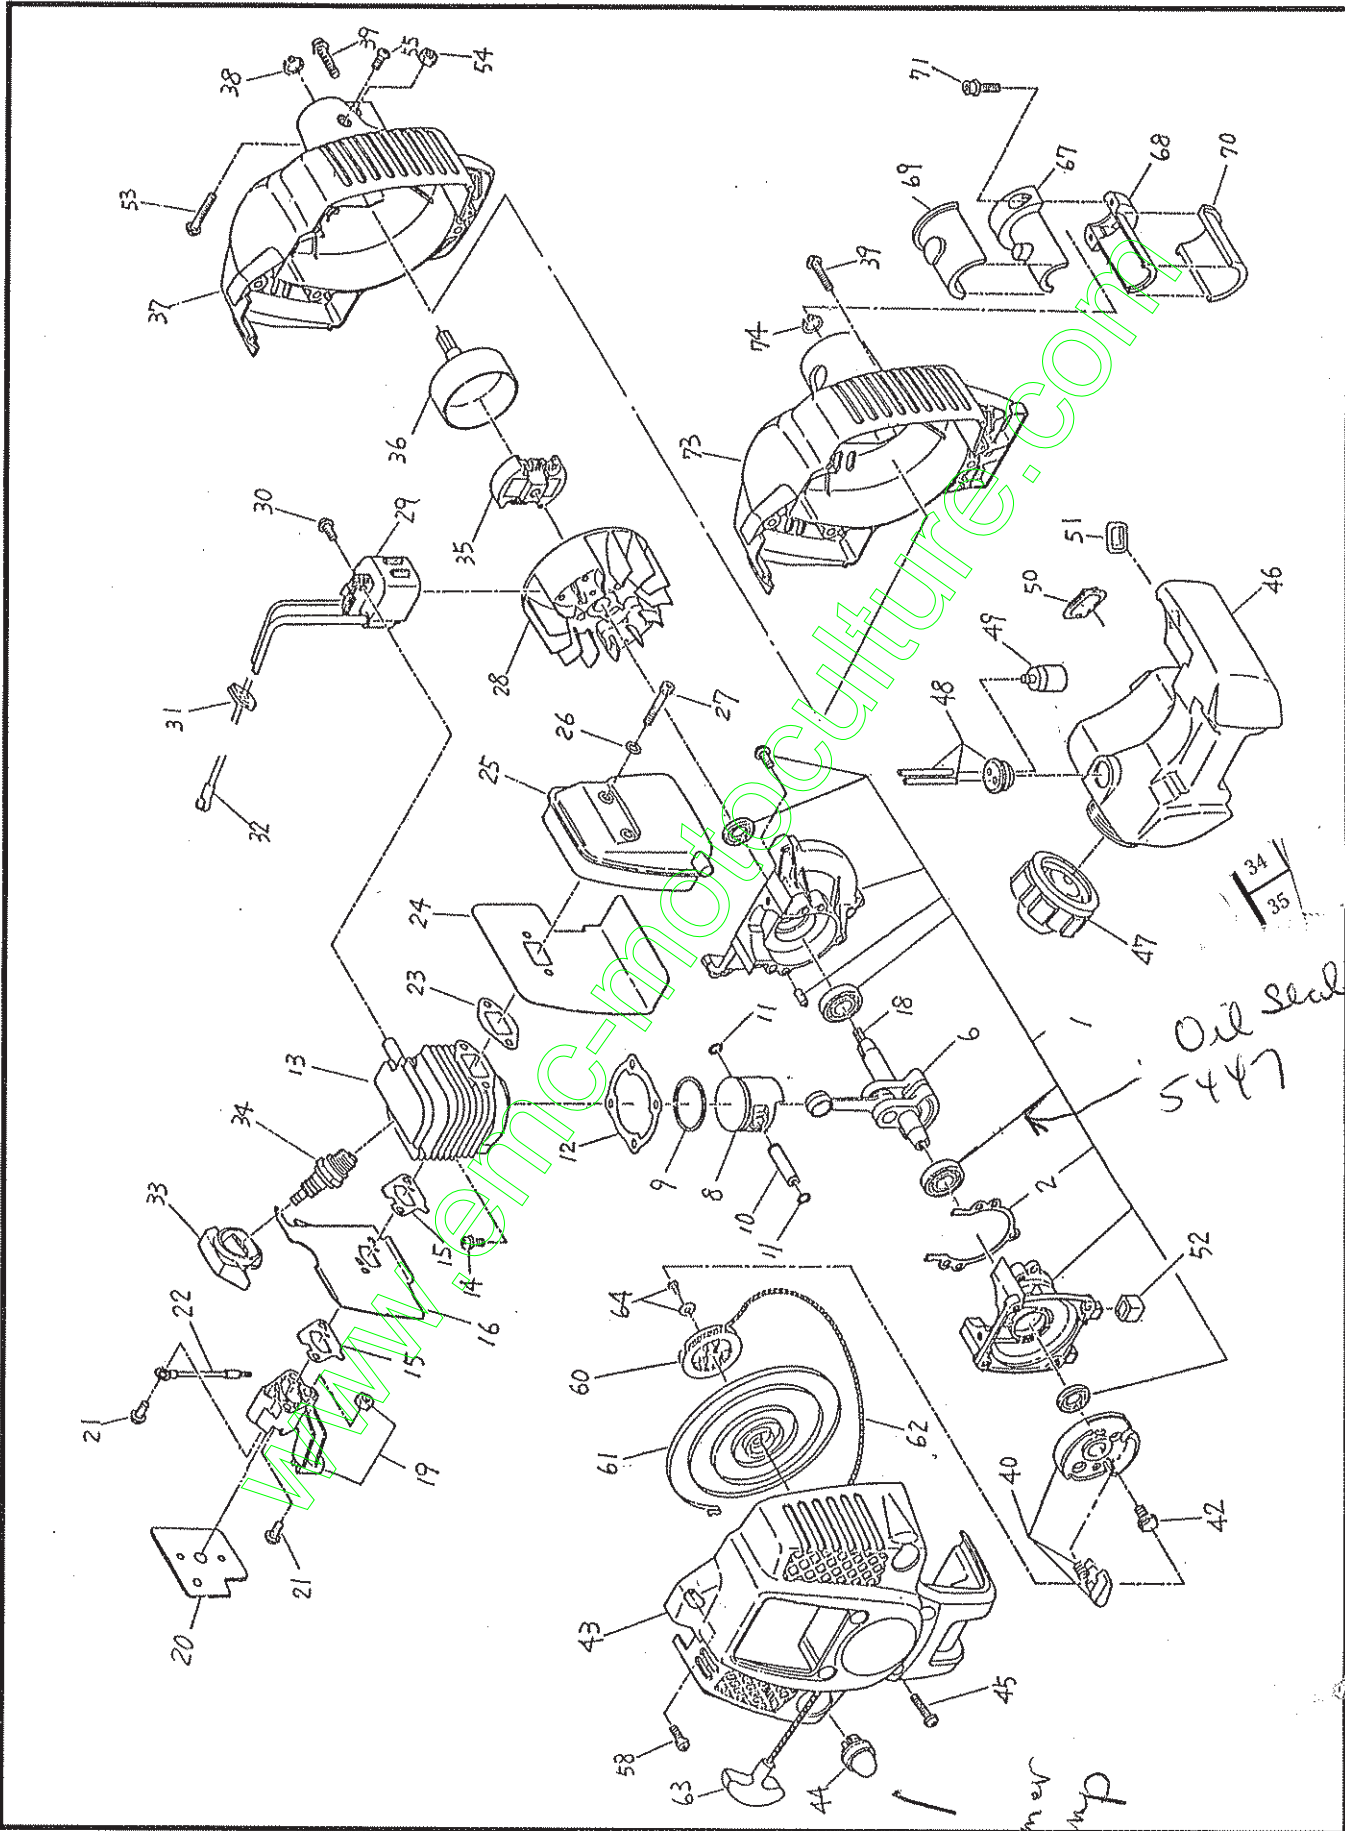

BRUSH CUTTER

Model NB251

and

Model NBF251

PARTS MANUAL

Machine Body

NB251

Ref. No.	Mfg.'s No.	Part Name	Our Part No.	Qty.	Ref. No.	Mfg.'s No.	Part Name	Our Part No.	Qty.
1	6251028001	Pipe, shaft complete	5301	1					
2	6251506301	Shaft	5302	1					
3	6253014000	Case, gear assemble (incl. 4, 6, 27-35)	5303	1	5435				
4	6258504500	Washer clamp	5304	1					
6	6253011021	Nut	5305 5438	1					
7	6258015000	Protector assembly	6116 3312	1					
8	6254019000	Hanger assembly	5306	1					
22	0119059900	Socket head bolt	6128	1					
23	0119059890	Socket head bolt	8151	1					
27	6253013000	Gear set	5307	1					
28	0031509000	Snapping outer	5308	1					
29	6212500300	Ball bearing	3513	1					
30	0031424000	Snapping, inner	1187	1					
31	6253011011	Bolt, oil	5309	1					
32	6213500900	Ball bearing	5310	1					
33	6253503700	Ball bearing	5311	1					
	0031422000	Snapping, inner	5312	1					
	6258504400	Washer, receive	5313	1					
36	6164005001	Handle complete	5314	1					
37	0017006450	Bolt crossrecess	5315	1					
38	0031106000	Washer	7022	1					
39	0023706000	Flange nut	7505	1					
40	6164500200	Spacer	5316	1					
42	6165016001	Control lever assembly (incl. 43-47)	5317	1					
43	6165009001	Switch complete	5318	1					
44	6165500601	Lever	5319 5386	1					
45	6165500701	Connector	5320	1					
46	0150049920	Tapping screw	5321	2					
47	0150049910	Tapping screw	5322	1					
48	0630039900	Control cable	5323	1					
		Throttle Wire							