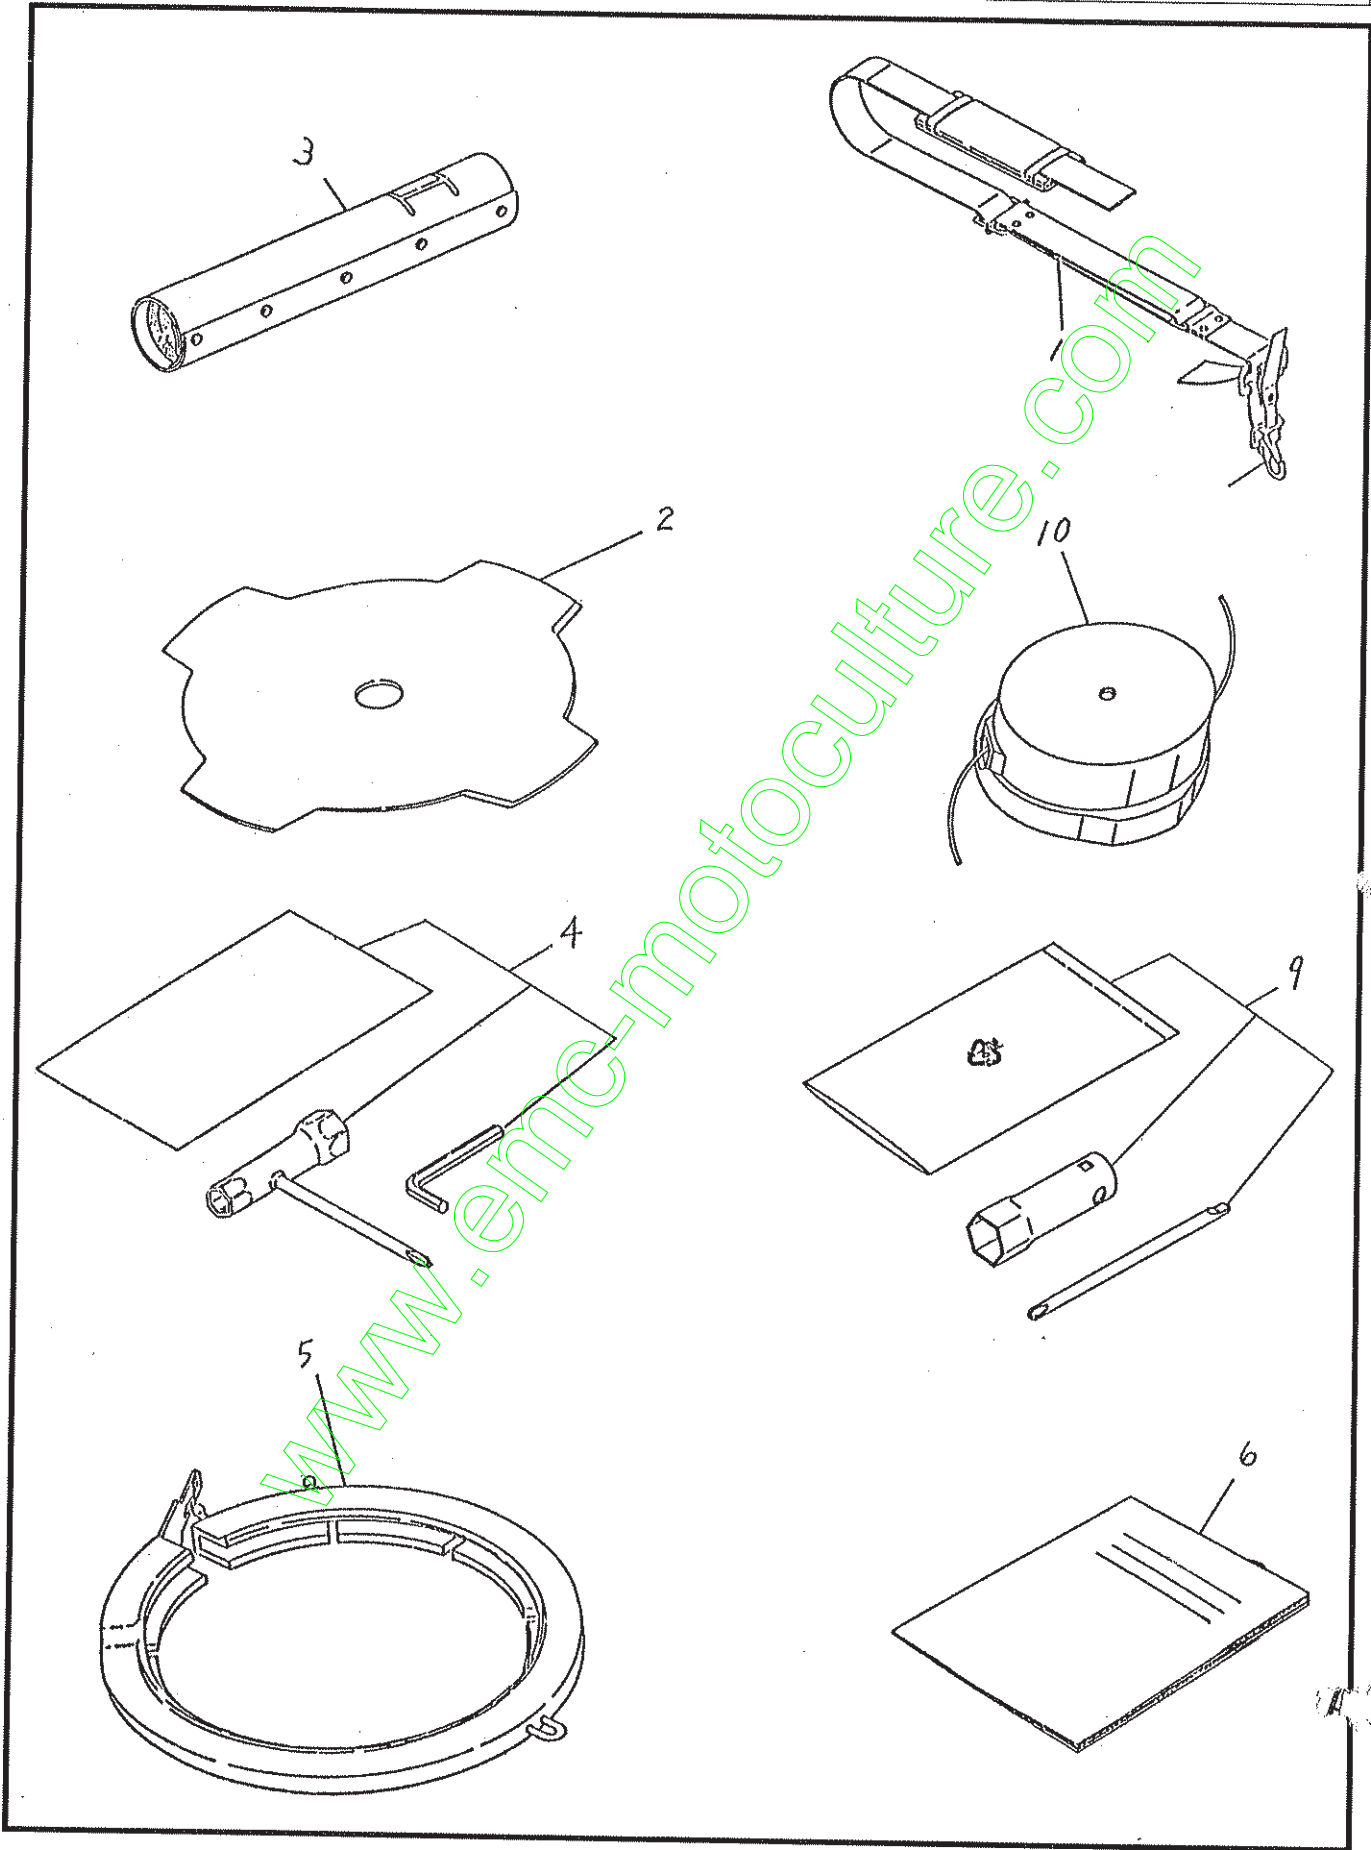

Carburetor & Air Cleaner

NB251 / NBF251

Ref. No.	Mfg.'s No.	Part Name	Our Part No.	Qty.		Ref. No.	Mfg.'s No.	Part Name	Our Part No.	Qty.	
				NB251	NBF251					NB251	NBF251
1	5236047004	Carburetor (incl. 16-25, 27-30)	5406	1	1						
2	5236504601	Tube (3x5x140)	5407	1	1						
3	5233505503	Case, air cleaner	5408	1							
4	5233504700	Element, air cleaner	5409	1	1						
5	0043605650	Screw assembly (M5x65 W.S.W.)	3643	2	2						
7	5233505701	Plate, cleaner	5410	1							
	5233504502	Plate, cleaner	5411		1						
9	5233504200	Gasket, carburetor	5412	1	1						
10	5233504801	Lever, choke	5413	1	1						
11	5233505002	Plate, choke	5414	1	1						
12	0031104000	Washer	1113	1	1						
13	0150049980	Screw (M4x8)	5415	1	1						
14	0043605140	Screw assembly (M5x14 W.S.W.)	5416	1							
15	5233504602	Case, air cleaner	5417		1						
16	5236018040	Swivel	5418	1	1						
17	5206008110	Plug	7639	1	1						
18	5206008030	Screw	5419	2	2						
19	5236047022	Valve assembly-throttle	5420	1	1						
20	5316005120	Ring-retaining	6511	1	1						
21	5246001010	Ring "O"	6510	1	1						
22	5236029010	Jet	7637	1	1						
23	5246001030	Gasket-pump	6498	1	1						
24	5246001040	Diaphragm-pump	6499	1	1						
25	5016004010	Screen-inlet	6508	1	1						
27	5016004130	Gasket-met'g diaphragm	5421	1	1						
28	5316005250	Diaphragm assembly-met'g	6503	1	1						
29	5316005030	Cover, primer pump	5422	1	1						
30	5216002020	Screw	5423	4	4						
		Primer Pump	5766