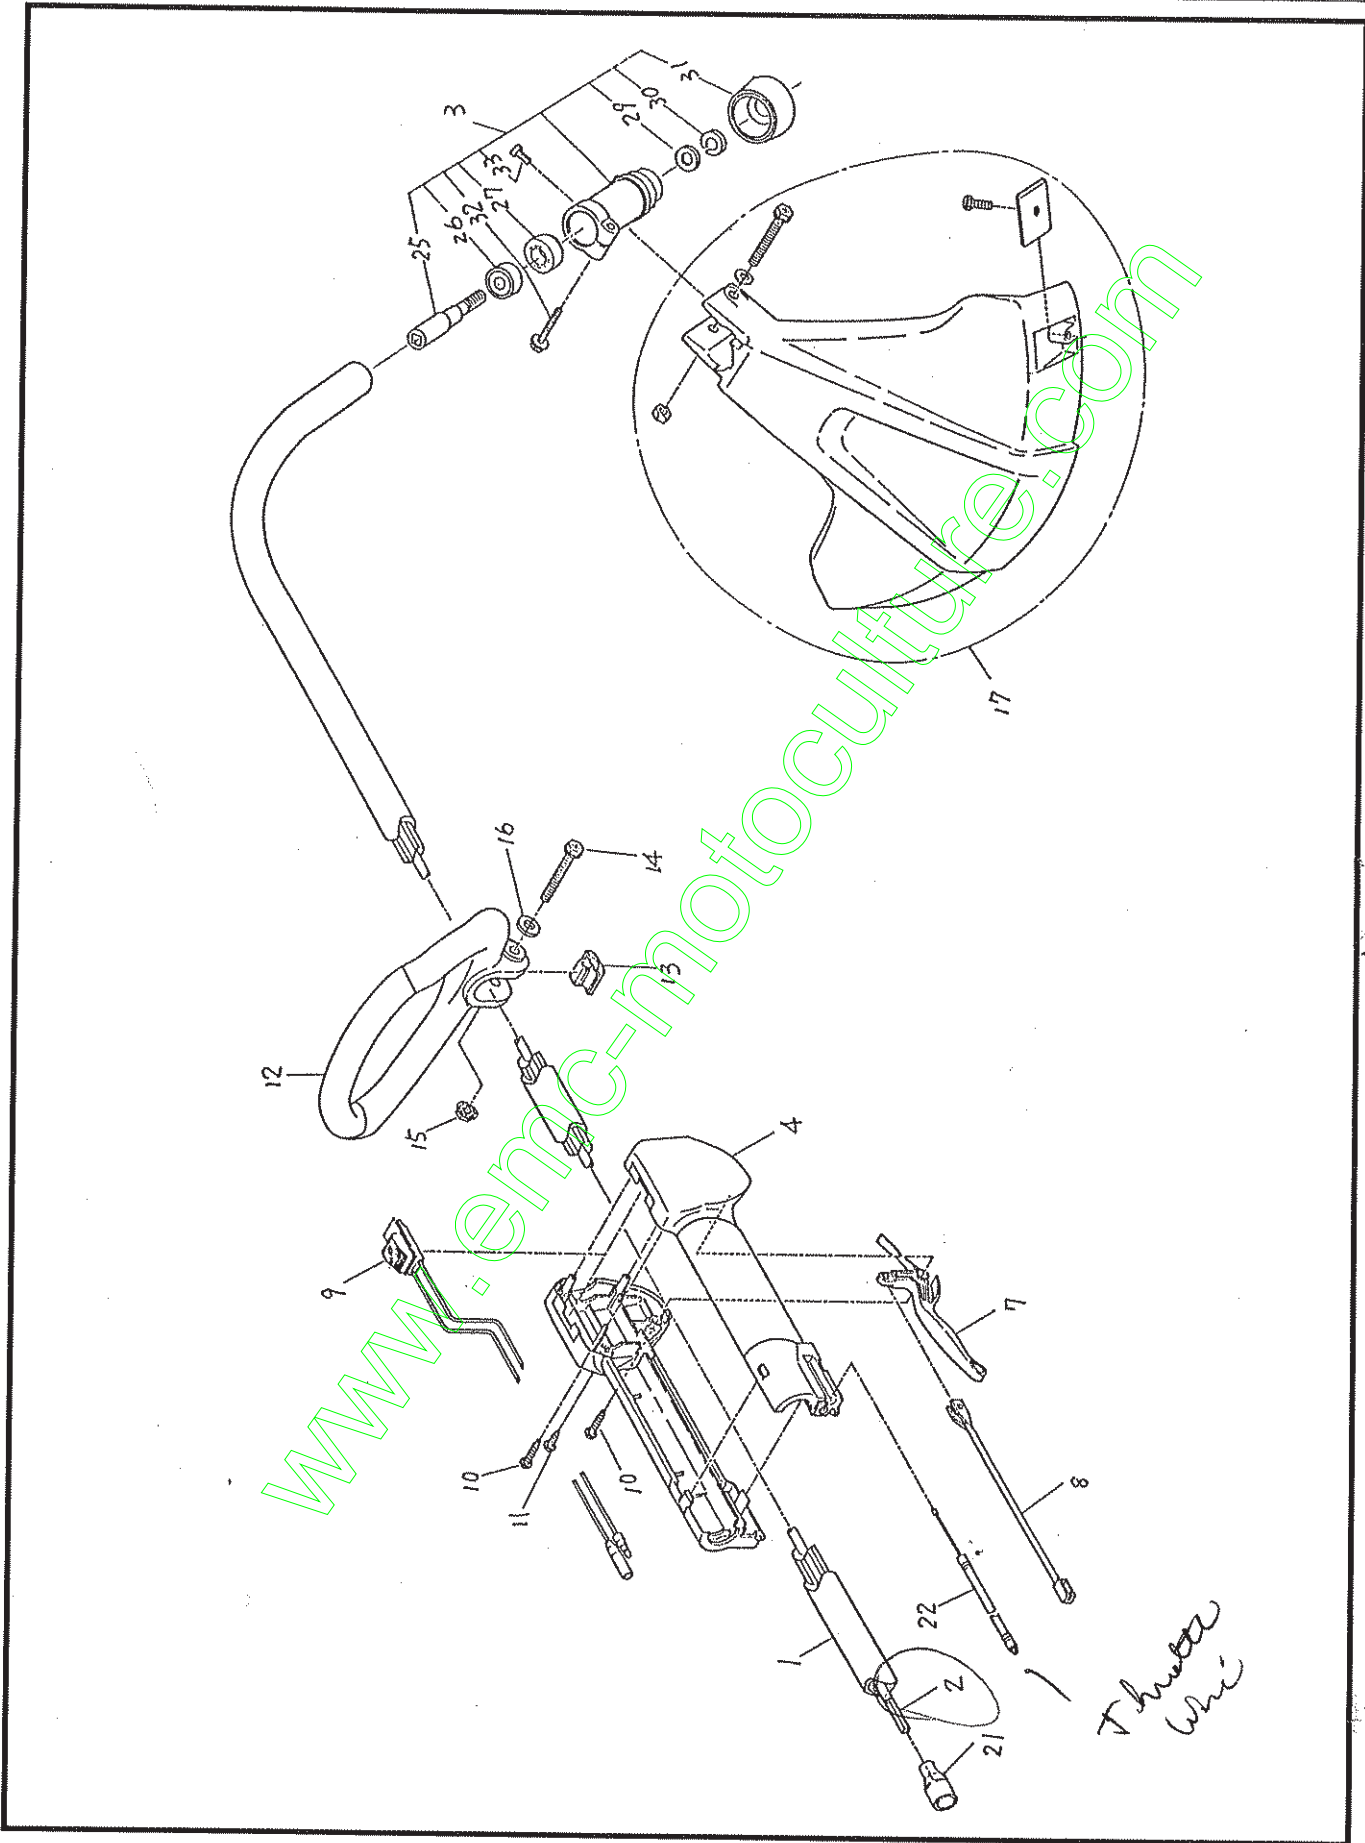

Throttle
Wire

Machine Body

NBF251

Ref. No.	Mfg.'s No.	Part Name	Our Part No.	Qty.	Ref. No.	Mfg.'s No.	Part Name	Our Part No.	Qty.
1	6161006000	Pipe, flexible unit (incl. 21)	5382	1					
2	6161005031	Shaft, flexible	5383	1					
3	6163002002	Case, gear complete (incl. 25-27, 29-33)	5384	1					
4	6165012001	Control lever assembly	5385	1					
7	6165500601	Lever	5386	1					
8	6165500701	Connector	5387	1					
9	6165009001	Switch complete	5388	1					
10	0150049920	Tapping screw (M4×20)	5389	2					
11	0150049910	Tapping screw (M4×13)	5390	1					
12	6164003001	Handle complete	5391	1					
13	6169500200	Spacer	5392	1					
14	0017006450	Bolt Crossrecess (M6×45)	5393	1					
15	0023706000	Flange nut	7505	1					
16	0031106000	Washer	7022	1					
17	6168006000	Protector assembly	5394	1					
21	6161005041	Spacer	5395	1					
22	0630039900	Control cable	5396	1					
25	6163002021	Shaft, cutter	5397	1					
26	6163002041	Bush, metal	5398	1					
27	6163002031	Bearing	5399	1					
29	6163002051	Washer	5400	1					
30	6163002061	Spring washer M8	5401	1					
31	6168500800	Washer receive	5402	1					
32	6163002121	Bolt assembly (M5×30 W.S.W.)	5403	1					
33	0040151000	Screw	5404	1