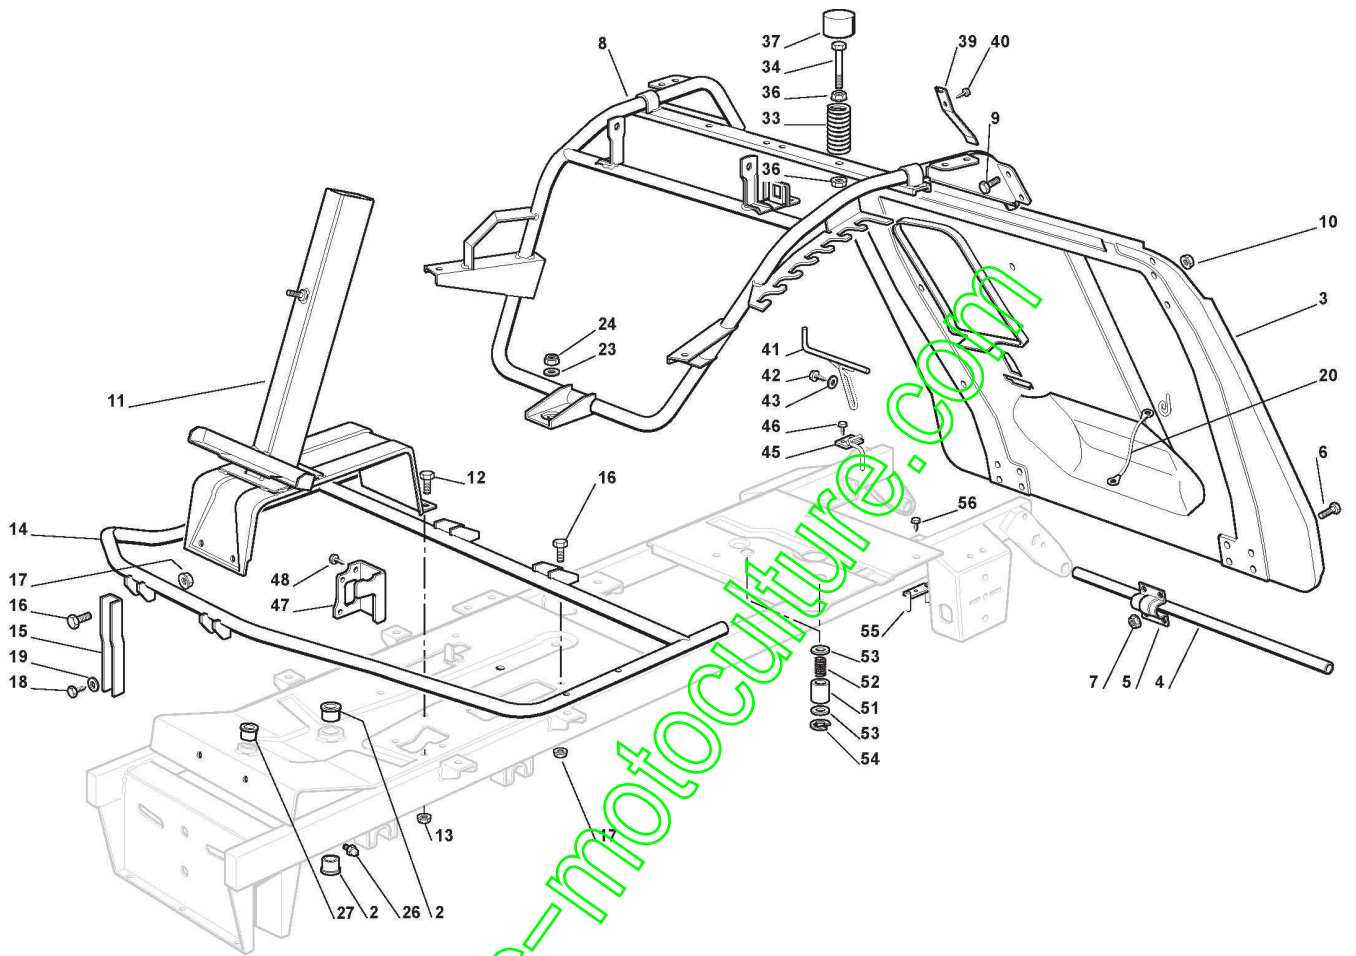

Chassis

Réf. N°	Q.té :	Code article	Description	Articles	De	Jusqu'à
2	2	125034002/1	Douille			
3	1	384545057/3	Plaque Arriere			
4	1	127037000/1	Axel			
5	2	325547012/1	Plaque			
6	8	112791200/1	Vis			
7	8	112292102/0	Ecrou			
8	1	384801127/0	Chassis Superieur Siege			
9	4	112792611/0	Vis			
10	4	112293201/0	Ecrou			
11	1	384783027/0	Support Tube De Direction			
12	4	112792611/0	Vis			
13	4	112293201/0	Ecrou			
14	1	384801107/2	Support Marchepied			
15	2	327787025/0	Support			
16	4	112792611/0	Vis			
17	4	112293201/0	Ecrou			
18	2	112734995/0	Vis			
19	2	112521331/0	Rondelle			
20	1	384040300/0	Plaque Arriere			
23	1	112523060/0	Rondelle			
24	1	112155000/0	Ecrou			
26	1	112379511/0	Graisseur			
27	1	125034001/0	Coussinet			
33	2	127430575/0	Ressort			
34	2	127943050/0	Vis			
36	4	112293201/0	Ecrou			
37	2	325122000/2	Capot			
39	1	127430554/0	Ressort			
40	1	112735110/0	Vis			
41	1	127294001/0	Guide Convoyeur Arriere			
42	1	112735120/0	Vis			
43	1	112523040/0	Rondelle			
45	1	127294002/0	Guide Curroire	PEERLESS Transmission		
45	1	127294003/0	Guide Curroire	DANA Transmission		
46	2	112735110/0	Vis			
47	1	327772095/0	Support			
48	2	112735106/0	Vis			
51	2	127047012/0	Douille			
52	2	127430577/0	Ressort			
53	4	325670008/1	Rondelle			
54	2	112000955/0	Anneau Benzing			
55	1	184250053/0	Guide Curroire			
56	1	112735110/0	Vis