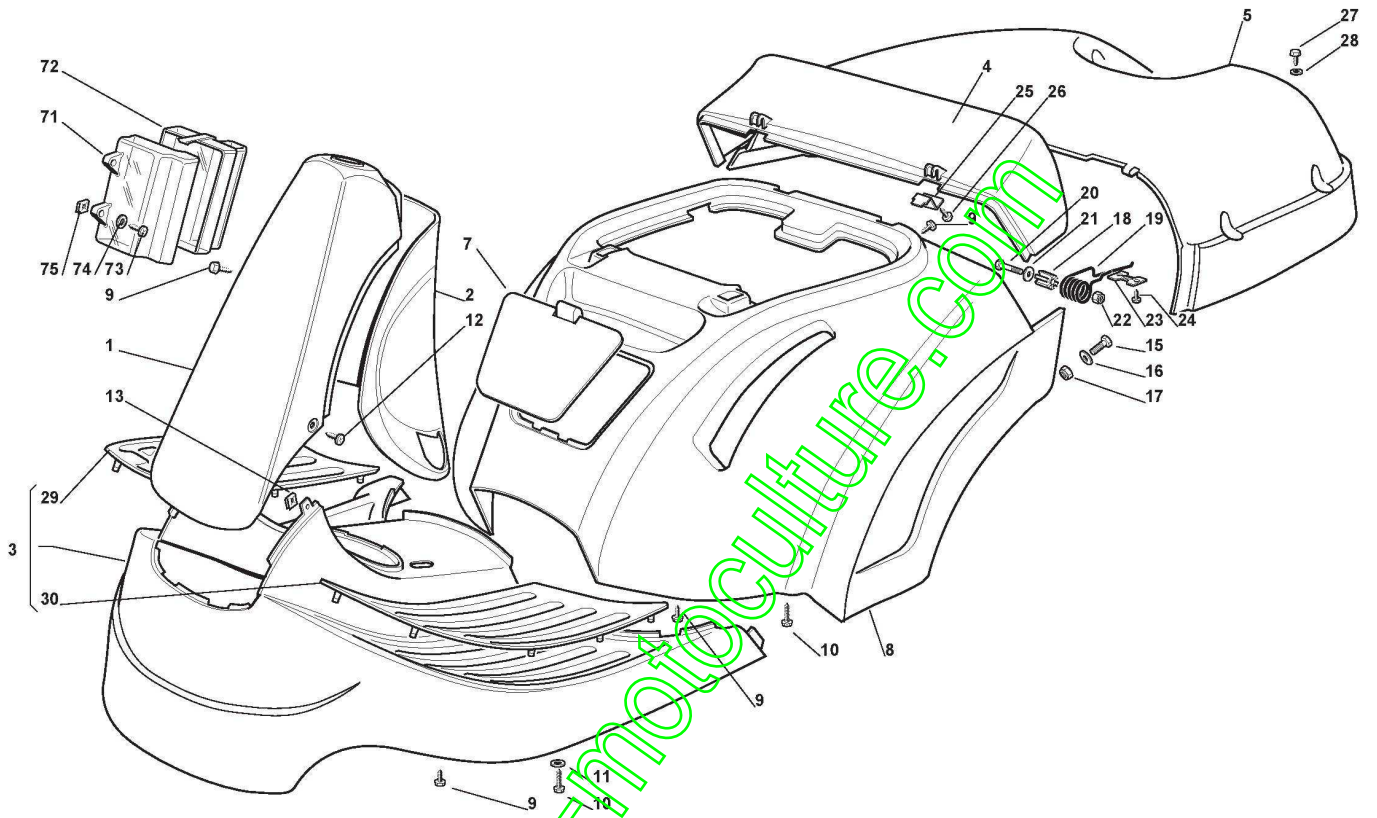

www.emc-motoculture.com

Carrosserie

Réf. N°	Q.té :	Code article	Description	Articles	De	Jusqu'à
1	1	384598086/0	Couvercle Avant Gris			
2	1	327600134/0	Protection Tube De Direction			
3	1	384110143/0	Couvre Marchepied Gris			
4	1	327110444/0	Couvre-Bac Fixe Gris			
5	1	327110445/0	Couvre-Bac Mobile Gris			
7	1	327109525/0	Couvercle Avant Gris			
8	1	384110156/0	Couvre Roues Gris			
9	10	112735402/0	Vis	To 31-August-2014		
9	10	112735406/0	Vis	From 01-September-2014		
10	8	112735410/0	Vis			
11	4	112523040/0	Rondelle			
12	2	112727790/0	Vis	To 31-August-2014		
12	2	112735598/0	Vis	From 01-September-2014		
13	2	112437503/0	Plaquette			
15	2	112791200/1	Vis			
16	2	112523040/0	Rondelle			
17	2	112154510/0	Ecrou			
18	2	127047003/0	Douille			
19	2	127430551/1	Ressort			
20	2	112691200/0	Vis			
21	2	112523070/0	Rondelle			
22	2	112155000/0	Ecrou			
23	2	327546001/0	Plaquette			
24	4	112735402/0	Vis	To 31-August-2014		
24	4	112735406/0	Vis	From 01-September-2014		
25	2	327546003/0	Plaquette			
26	2	112735402/0	Vis	To 31-August-2014		
26	2	112735406/0	Vis	From 01-September-2014		
27	4	112729601/0	Vis	To 31-August-2003		
27	4	112729601/1	Vis	From 01-September-2003		
28	4	112521331/0	Rondelle			
29	1	127110304/0	Couvre Marchepied Droit			
30	1	127110305/0	Couvre Marchepied Gauche	To 31-August-2014		
30	1	127110305/1	Couvre Marchepied Gauche	From 01-September-2014		
71	1	125600020/0	Protection Superieur			
72	1	125600021/1	Protection Inferieur			
73	2	112728460/0	Vis			
74	2	112521320/0	Rondelle			
75	2	112437502/0	Plaquette