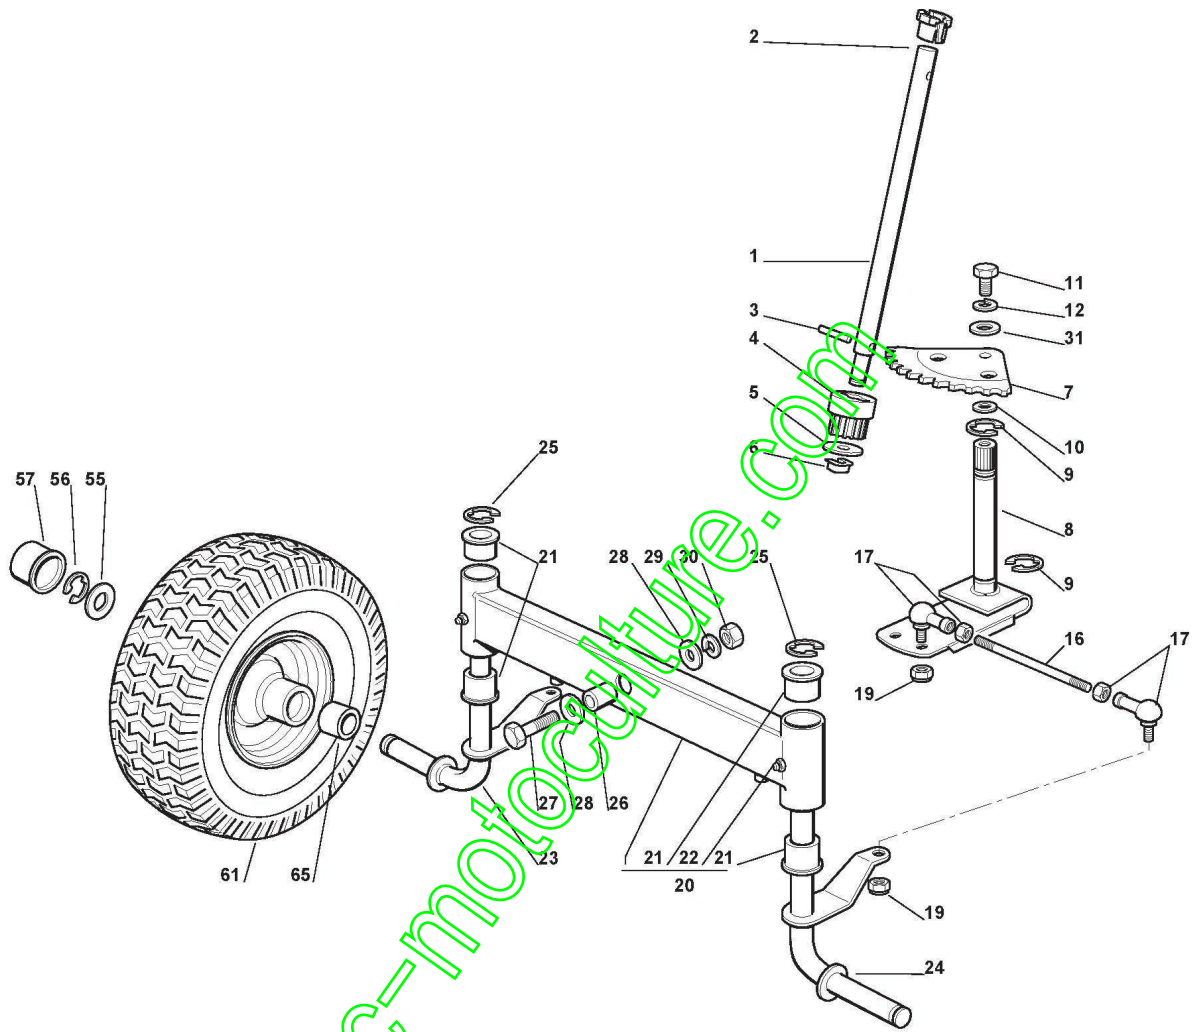

Barre De Direction

Réf. N°	Q.té :	Code article	Description	Articles	De	Jusqu'à
1	1	127520050/0	Tube De Direction			
2	1	325038004/0	Douille			
3	1	112622650/0	Goupille			
4	1	127570050/0	Pignon			
5	1	112521370/0	Rondelle			
6	1	112436030/0	Plaquette			
7	1	384735551/0	Secteur Direction			
8	1	384000501/0	Arbre			
9	2	112001000/0	Anneau Benzing			
10	2	112520031/0	Rondelle			
11	1	112793102/0	Vis			
12	1	112583500/0	Grower			
16	2	127840050/0	Tirant			
17	4	122746600/0	Joint			
19	4	112156602/0	Ecrou			
20	1	184034057/0	Complete Forecarriage Equalizer Ass.Y			
21	4	125034002/1	Douille			
22	2	112379511/0	Graisneur			
23	1	384230401/0	Fuseau Droit			
24	1	384230403/0	Fuseau Gauche			
25	2	112001000/0	Anneau Benzing			
26	1	125160016/0	Entretoise			
27	1	112692695/0	Vis			
28	2	112523100/0	Rondelle			
29	1	112587100/0	Grower			
30	1	112295300/0	Ecrou			
31	1	112521350/0	Rondelle			
55	2	125670005/1	Rondelle			
56	2	112001000/0	Anneau Benzing			
57	2	122110230/0	Couvre Moyeu			
61	2	384680060/0	Roue Avant			
65	2	125160042/0	Entretoise			

www.emc-motoculture.com