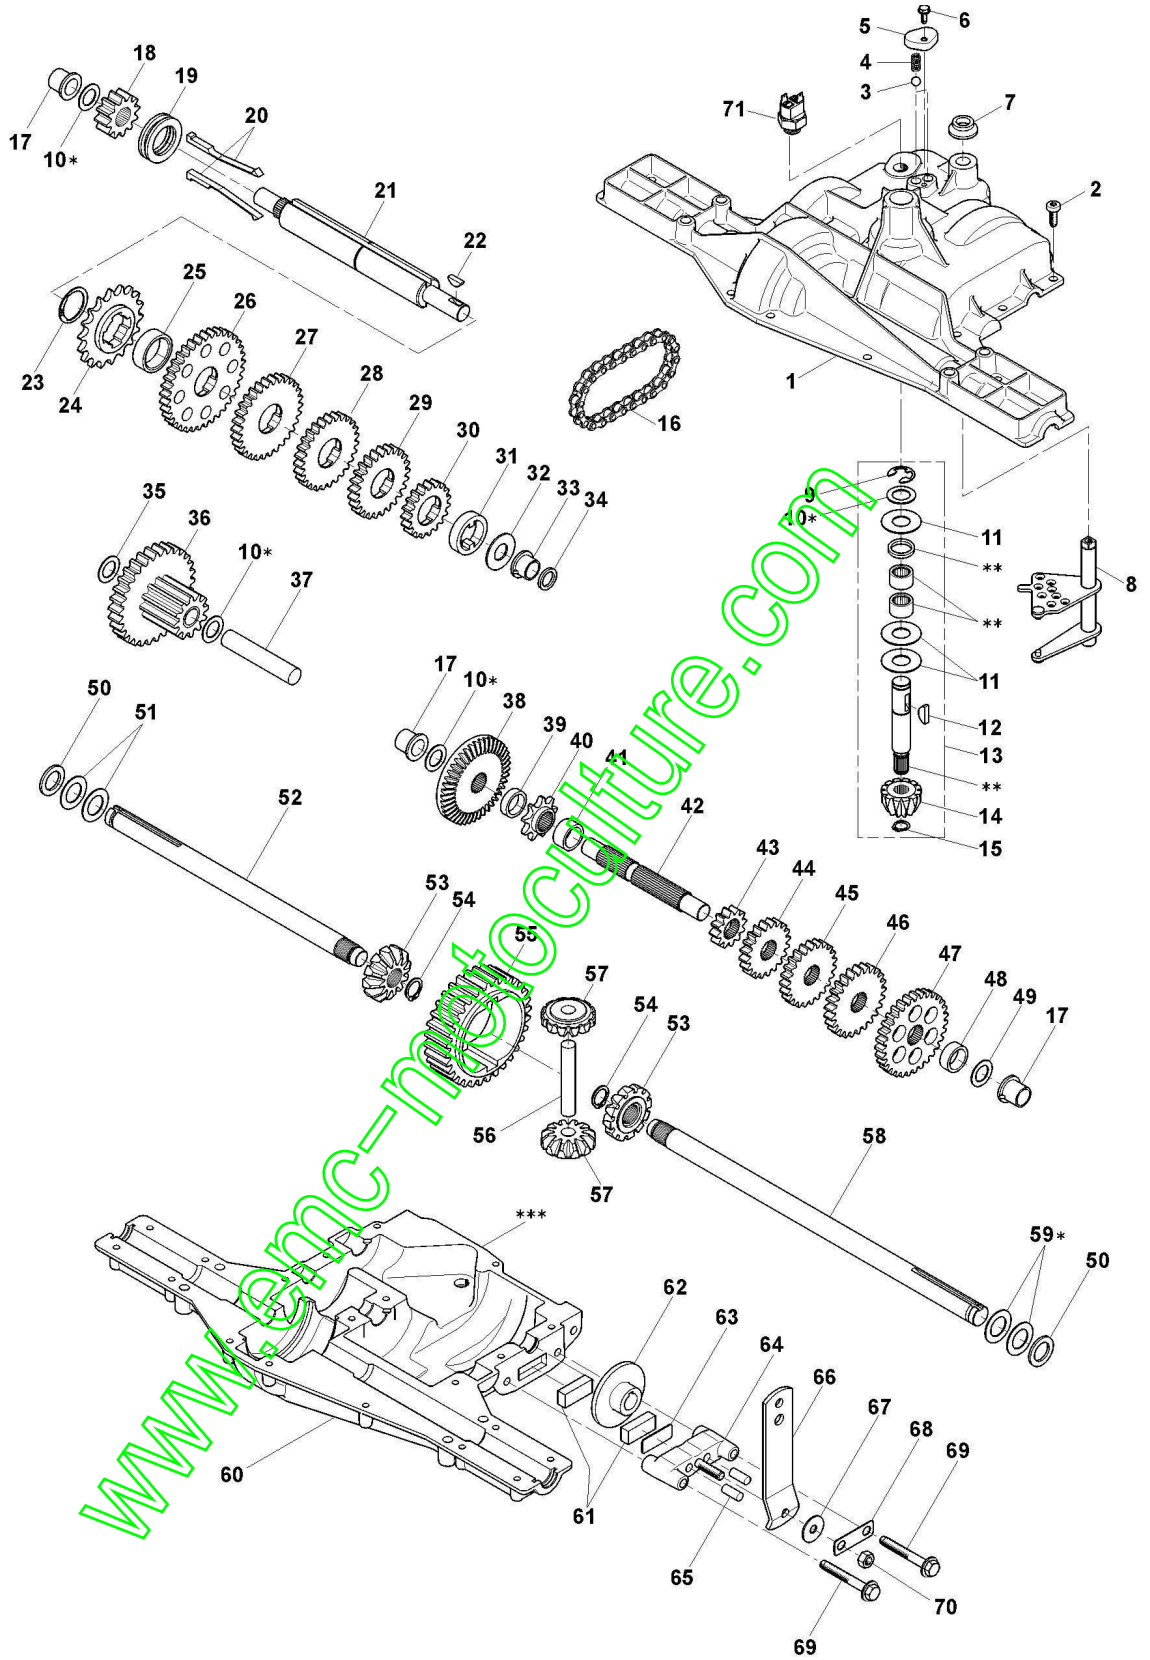

Transmission

Réf. N°	Q.té :	Code article	Description	Articles	De	Jusqu'à
1	1	F000-5962-AC	Housing, Upper			
2	16	F000-1919-00	Vis			
3	2	F000-5947-00	Sphère			
4	2	F000-5948-00	Ressort			
5	1	F000-5950-00	Cover, Detent			
6	1	F084-0052-00	Vis			
7	1	F000-7010-00	V-Ring			
8	1	F000-6517-00	Assy, Kit, Shifter			
9	1	F000-1106-00	Ring, Retaining			
10	4	F000-4689-00	Assy, Kit, Shim, .625 Shaft			
11	3	F000-3876-00	Rondelle			
12	1	F000-1746-00	Clé de volant			
13	1	F000-6595-00	Assy, Kit, Input Shaft			
14	1	F000-5620-00	Pinion, Bevel, 12T			
15	1	F000-3624-00	Ring, Retaining			
16	1	F000-3625-00	Chain, 24 Pitches			
17	3	F000-5510-00	Bearing, Flange			
18	1	F000-5627-00	Gear, Spur, 12T			
19	1	F000-5303-00	Collar, Clutch			
20	1	F000-4758-00	Assy, Kit, Clutch Clefs			
21	1	F000-5737-00	Shaft, Intermediate			
22	1	F000-1375-00	Clé de volant			
23	1	F000-3627-00	Ring, Retaining			
24	1	F000-3830-00	Couronne, 18T			
25	1	F000-3841-00	Entretoise			
26	1	F000-5365-00	Gear, Spur, 37T			
27	1	F000-3867-00	Gear, Spur, 30T			
28	1	F000-5014-00	Gear, Spur, 27T			
29	1	F000-3783-00	Gear, Spur, 25T			
30	1	F000-5202-00	Gear, Spur, 19T			
31	1	F000-5027-00	Entretoise			
32	1	F000-3628-00	Rondelle			
33	1	F000-5511-00	Bearing, Flange			
34	1	F000-5508-00	Seal, Oil			
35	1	F000-1425-00	Rondelle			
36	1	F000-6358-00	Assy, Gear, Comb., 12T & 30T			
37	1	F000-3967-00	Shaft, Idler			
38	1	F000-7003-00	Gear, Bevel, 36T			
39	1	F000-3630-00	Entretoise			
40	1	F000-3645-00	Couronne, 9T			
41	1	F000-5016-00	Entretoise			
42	1	F000-5015-00	Arbre Transmission			
43	1	F000-5364-00	Gear, Spur, 12T			
44	1	F000-3866-00	Gear, Spur, 20T			
45	1	F000-5013-00	Gear, Spur, 23T			
46	1	F000-3719-00	Gear, Spur, 25T			
47	1	F000-3683-00	Gear, Spur, 31T			
48	1	F000-3714-00	Entretoise