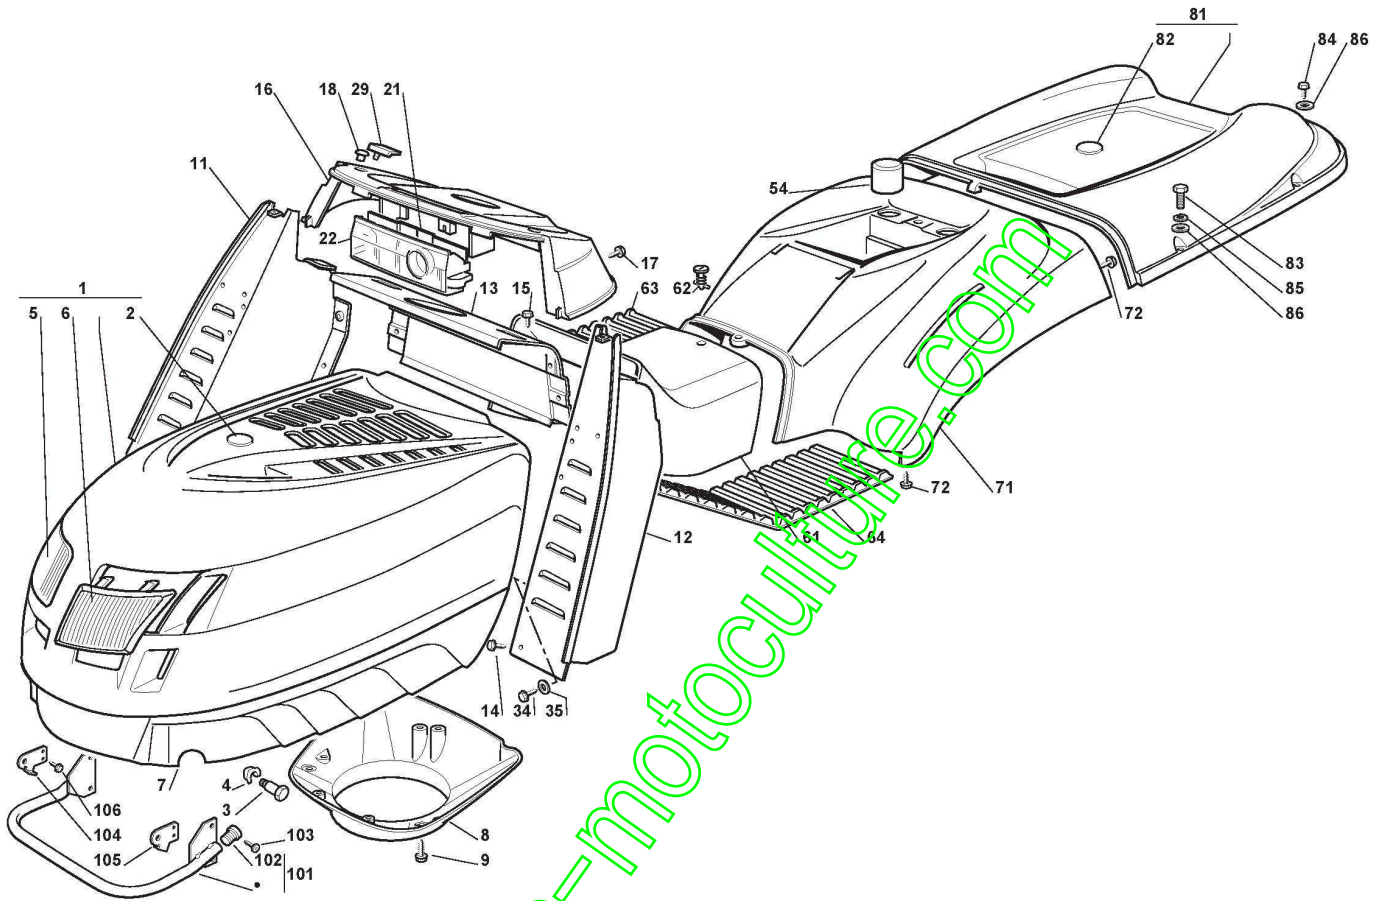

www.emc-motoculture.com

Carrosserie

Réf. N°	Q.té :	Code article	Description	Articles	De	Jusqu'à
1	1	182076841/1	Capot Superieure Rouge			To
1	1	382076841/2	Capot Superieure Rouge		From	31-August-2003
1	1	382076841/3	Capot Superieure Rouge		From	
2	1	125547025/0	Plaquette Rouge		01-September-2004	To
2	1	325547025/1	Plaquette Capot Rouge		From	
3	2	125510023/1	Pivot		01-September-2003	
4	2	112436050/1	Plaquette			
5	1	125410860/0	Panneau Droit			
6	1	125410861/0	Panneau Gauche			
7	1	125076808/0	Capot Inferieure			
8	1	325108028/0	Convoyeur			
9	3	112728686/0	Vis			
11	1	382785022/8	Support Tableau Droit			To
11	1	382785022/9	Support Tableau Droit		From	31-August-2011
12	1	382785021/7	Support Tableau Gauche			To
12	1	382785021/8	Support Tableau Gauche		From	31-August-2011
13	1	382785023/1	Support Tableau Centr.			To
13	1	382785137/0	Support Tableau Centr.		From	31-August-2003
14	2	112735110/0	Vis			
15	4	112735110/0	Vis			
16	1	125120153/1	Console Noir			To
16	1	325120153/2	Console Noir		From	31-August-2013
17	4	112728440/0	Vis			
18	2	125120200/0	Bouchon			
21	1	125600009/0	Protection Carte Electronique arriere			
22	1	125600051/0	Protection			
29	2	125260000/0	Protection			
34	2	112731350/0	Vis			
35	2	112521330/0	Rondelle			
54	2	325122000/2	Capot			
61	1	125110136/0	Couvre Central Rouge (Mecc)			To
61	1	325110136/1	Couvre Central Rouge (Mecc)		From	31-August-2003
62	1	125580020/0	Pivot			To
62	1	125580020/2	Pivot		From	31-August-2010
63	1	125110270/0	Couvre Marchepied Droit			
64	1	125110260/2	Couvre Marchepied Gauche			
71	1	325109702/0	Couvre Roues Rouge			To
71	1	325109702/1	Couvre Roues Rouge		From	31-August-2003
72	4	112735402/0	Vis			
81	1	182110200/0	Couvre-Bac, Rouge			To
81	1	382110200/1	Couvre-Bac, Rouge		From	
82	1	125547025/0	Plaquette Rouge		01-September-2003	To
82	1	325547025/1	Plaquette Capot Rouge		From	
83	2	112674701/0	Vis		01-September-2003	
84	4	112729601/0	Vis			To
84	4	112729601/1	Vis		From	31-August-2003
85	2	112582101/0	Grower			
86	6	112521331/0	Rondelle