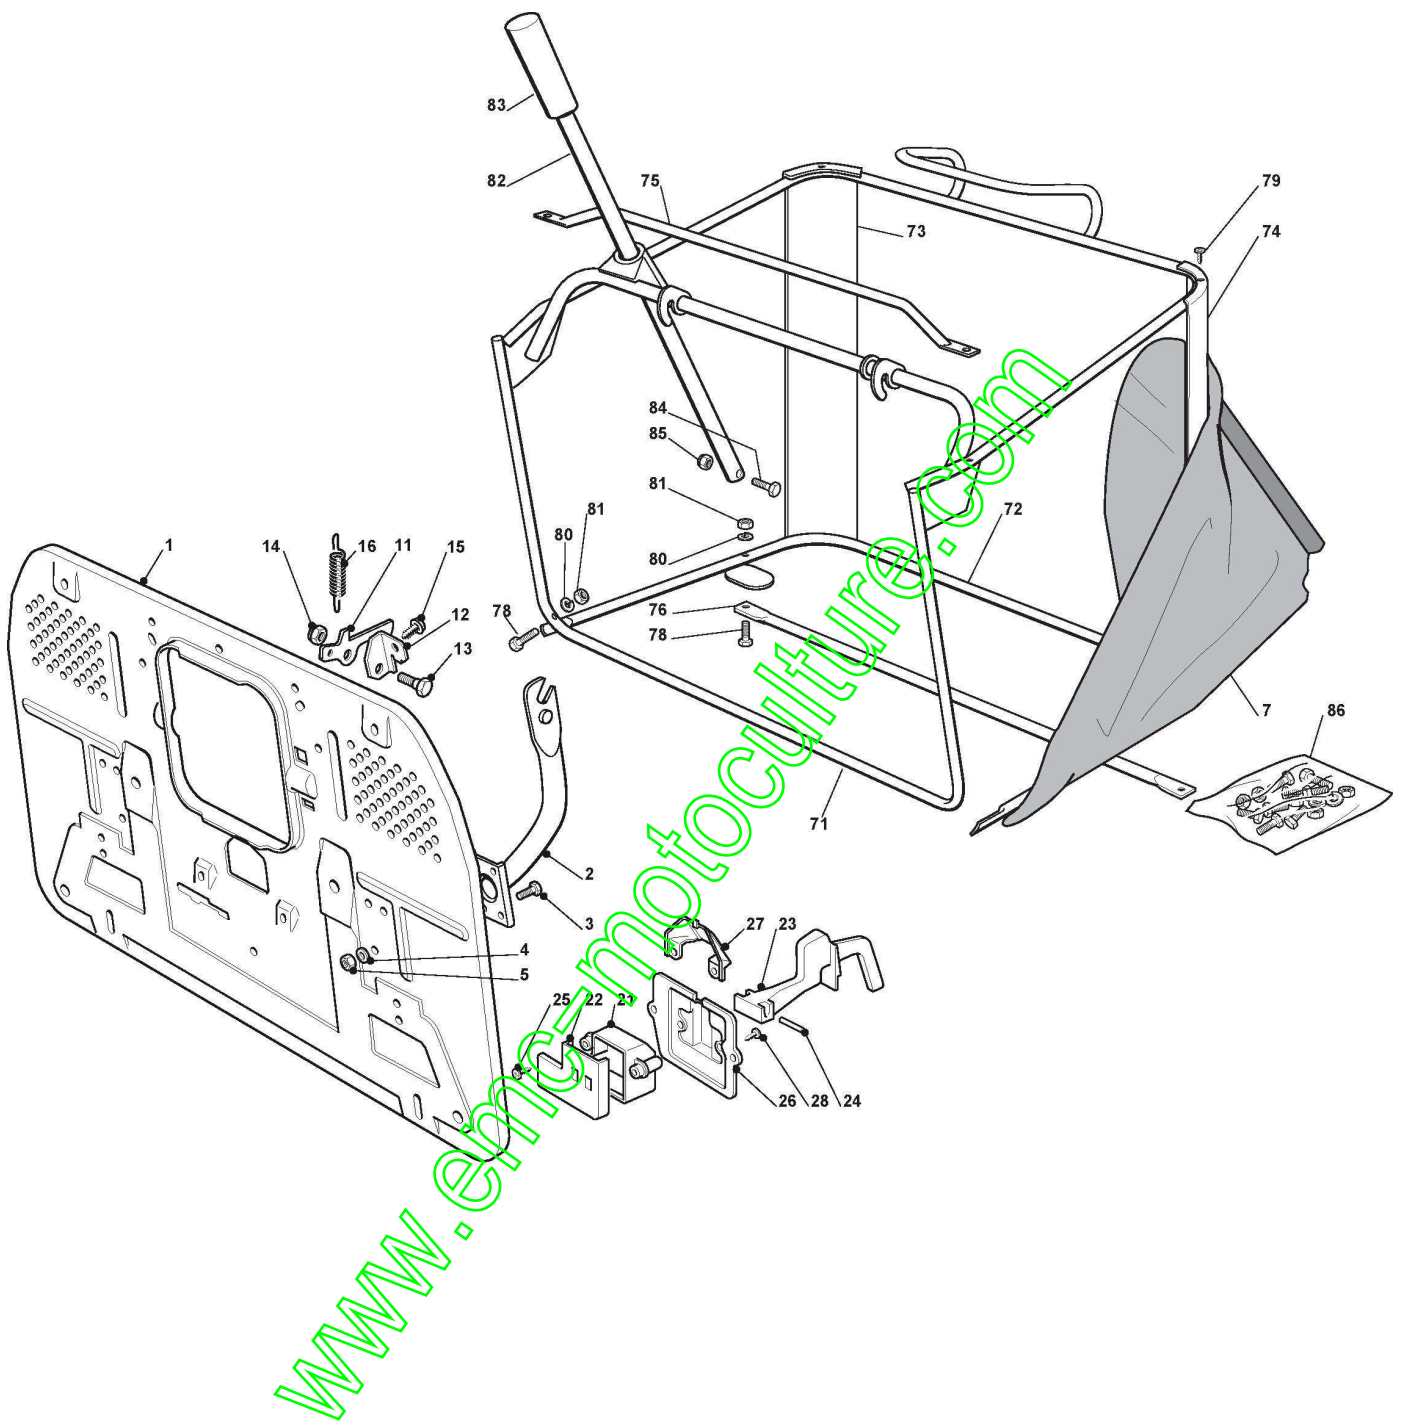

Bac

Réf. N°	Q.té :	Code article	Description	Articles	De	Jusqu'à
1	1	382547051/0	Plaque Arriere			To
1	1	382547051/1	Plaque Arriere		From	31-August-2016
2	2	182774225/1	Etrier			
3	6	112793102/0	Vis			
4	6	112523060/0	Rondelle			
5	6	112293201/0	Ecrou			
7	1	182106000/2	Sac	Black without Logo		
11	1	325774315/1	Etrier		From	
11	1	325774417/0	Etrier			To
12	1	325755031/0	Etrier			31-August-2010
12	1	325755031/1	Equerre-Support		From	To
12	1	325755031/2	Equerre-Support		01-September-2010	31-August-2015
13	1	125510080/0	Pivot			To
13	1	125510080/1	Pivot		From	31-August-2010
13	1	125510080/2	Pivot		From	
14	1	112292102/0	Ecrou		01-September-2016	
15	1	112735122/0	Vis			To
15	1	112735122/1	Vis		From	31-August-2014
15	1	112735661/0	Vis		From	
16	1	125430210/1	Ressort Frein		01-September-2016	
16	1	127430579/0	Ressort			To
21	1	125600041/0	Grassc.Full Micro Protection Tcj-F			31-August-2010
22	1	125600042/0	Grasscatcher Micro Prot Cover			
23	1	125318124/0	Levier Microint.			
24	1	112400030/0	Pivot			
25	1	112728510/0	Vis			
26	1	325785272/0	Protection Micro			To
26	1	325785272/1	Protection Micro		From	31-August-2017
27	1	125600048/0	Couvercle Micro			
28	2	112728450/0	Vis			
71	1	382800051/0	Chassis Superieur			
72	1	382800002/2	Chassis Inferieur			
73	1	325032001/1	Support Angulaire Droit			
74	1	325032002/1	Support Angulaire Gauche			
75	1	382394001/2	Poignee Anterieure			
76	1	382650038/0	Renforcement Inferieure			To S/N
76	1	382650038/1	Renforcement Inferieure		From S/N 19KA1RON 000308	
78	4	112792099/0	Vis			
79	4	112729601/0	Vis			To
79	4	112729601/1	Vis		From	31-August-2003
80	4	112582101/0	Grower			
81	4	112292100/0	Ecrou			
82	1	125869029/1	Tube			
83	1	125394508/0	Poignée			
84	1	112792099/0	Vis			
85	1	112154510/0	Ecrou			
86	1	382180027/1	Dotation Visserie			

www.emc-motoculture.com