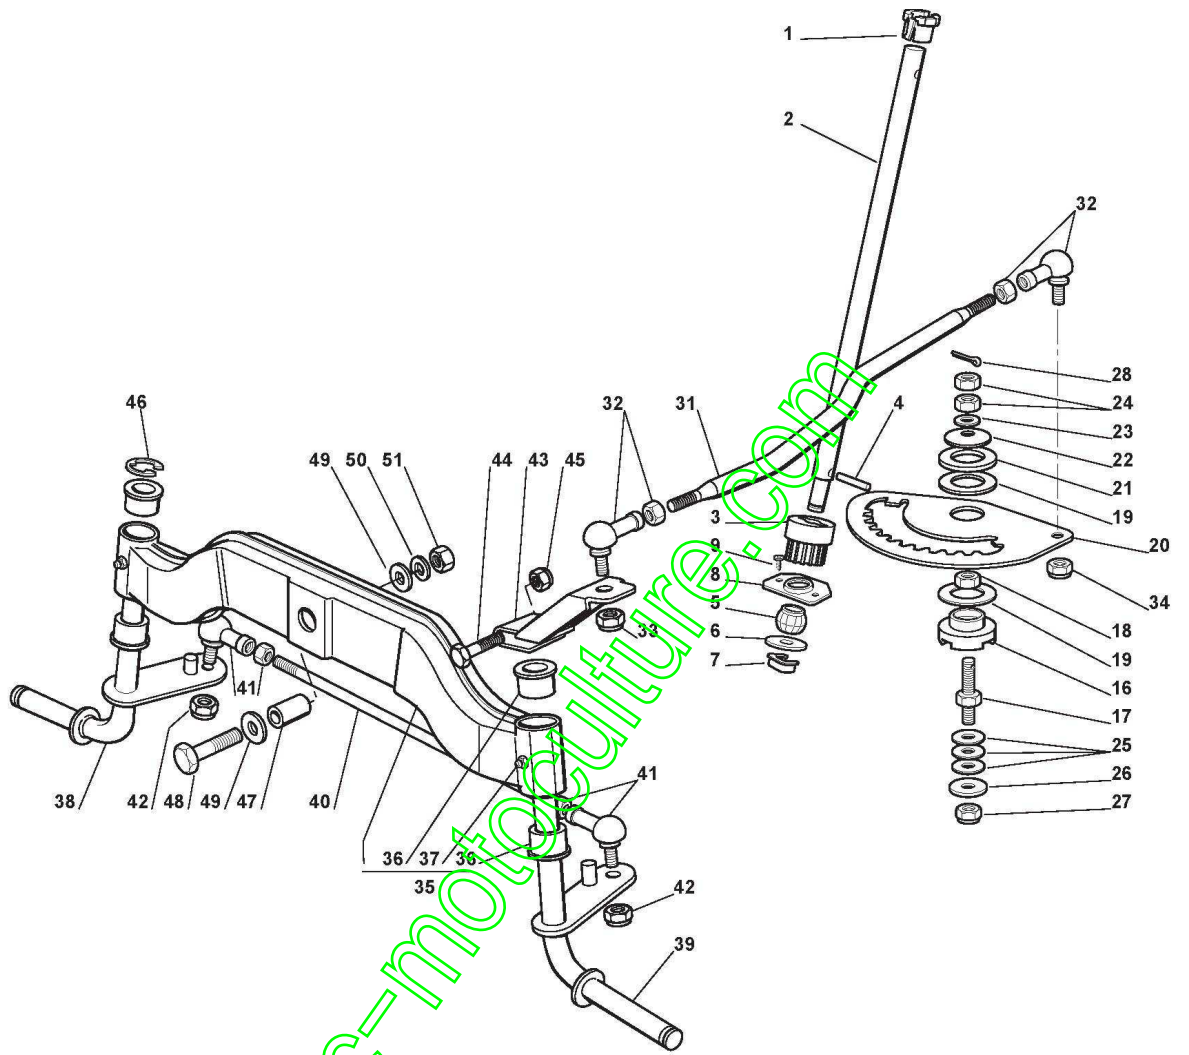

Barre De Direction

Réf. N°	Q.té :	Code article	Description	Articles	De	Jusqu'à
1	1	325038004/0	Douille			
2	1	125520005/0	Tube De Direction			
3	1	125570000/2	Pignon			
4	1	112622650/0	Goupille			
5	1	325743000/0	Joint			
6	1	112521370/0	Rondelle			
7	1	112436030/0	Plaquette			
8	1	325785213/0	Support Joint Barre			
9	2	112729601/0	Vis			
9	2	112729601/1	Vis		From	To 31-August- 2003
16	1	125040617/0	Douille			
17	1	125510065/1	Pivot			
18	1	112295200/0	Ecrou			
19	2	325670012/0	Rondelle			
20	1	325735507/0	Secteur Direction			
21	1	325670014/0	Rondelle			
22	1	122160400/0	Disque Elastique			
23	1	112521360/0	Rondelle			
24	2	112295200/0	Ecrou			
25	3	322672150/0	Rondelle Antifriction			
26	1	112523080/0	Rondelle			
27	1	112156602/0	Ecrou			
28	1	112141418/0	Goupille			
31	1	125033003/1	Barre De Direction			
32	2	122746600/0	Joint			
33	1	112156602/0	Ecrou			
34	1	112156602/0	Ecrou			
35	1	382034001/3	Balancier Avec Douille Et Graisseur			
36	4	125034002/1	Douille			
37	2	112379511/0	Graisseur			
38	1	382230349/0	Fuseau Droit			
39	1	382230348/0	Fuseau Gauche			
40	1	325840001/0	Tirant			
41	2	122746600/0	Joint			
42	2	112156602/0	Ecrou			
43	1	382318101/0	Ens. Levier			
44	1	112691700/0	Vis			
45	1	112155000/0	Ecrou			
46	1	112001000/0	Anneau Benzing			
47	1	125160005/0	Entretoise			
48	1	112694100/0	Vis			
49	2	112521390/0	Rondelle			
50	1	112587900/0	Grower			
51	1	112295800/0	Ecrou