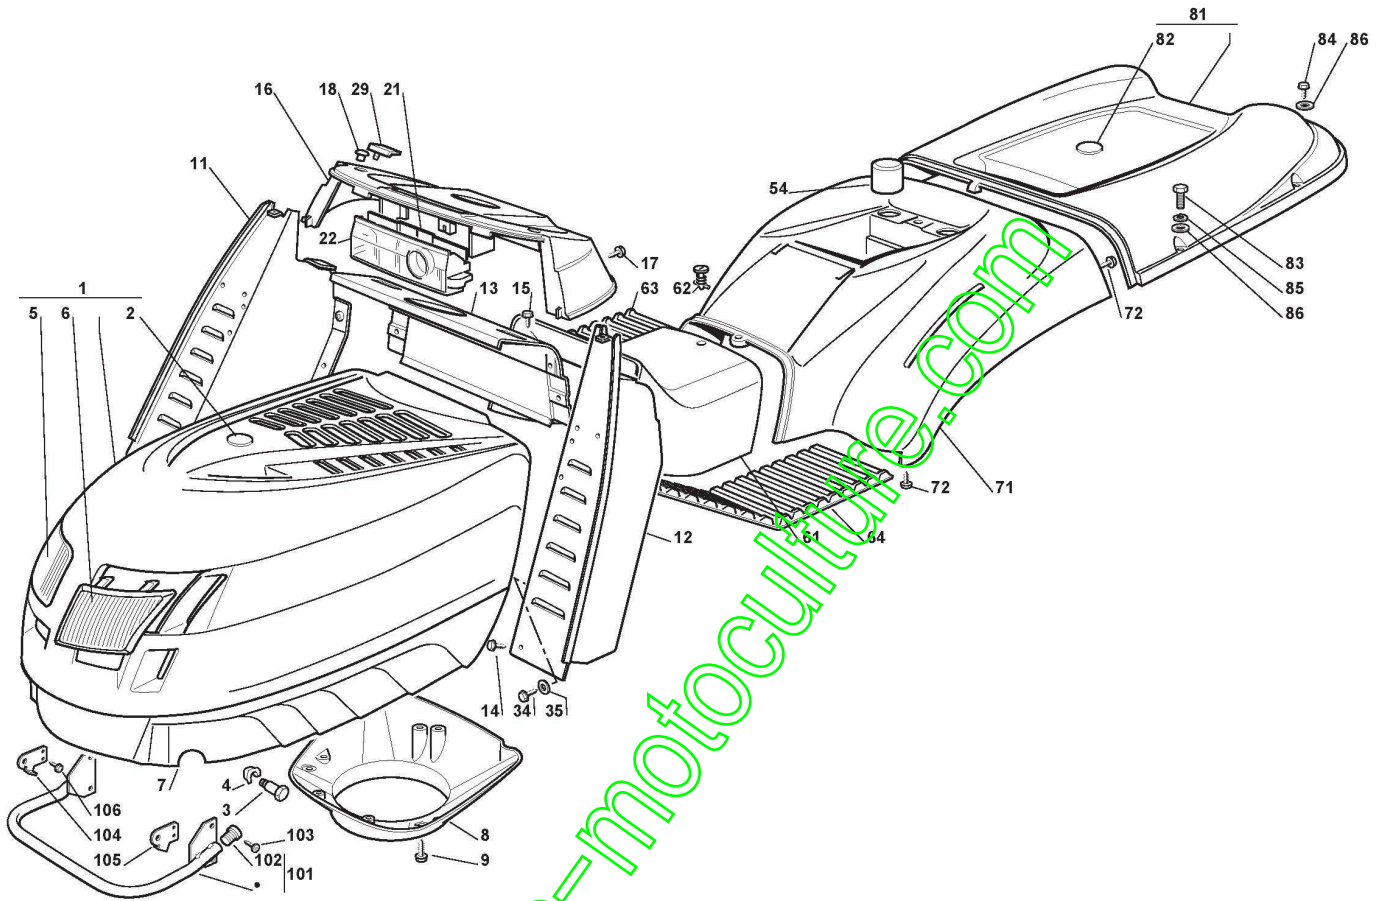

Carrosserie

Réf. N°	Q.té :	Code article	Description	Articles	De	Jusqu'à
101	1	382869006/1	Tube Protection Silencieux			
102	2	118566110/0	Embout			
103	4	112734995/0	Vis			
104	1	325547089/0	Plaquette			To
104	1	325547089/1	Plaquette Droit		From 01-Septem ber-2010	To
105	1	325547091/0	Plaquette			To
105	1	325547091/1	Plaquette Gauche		From 01-Septem ber-2010	
106	4	112731580/0	Vis			

www.emc-motoculture.com