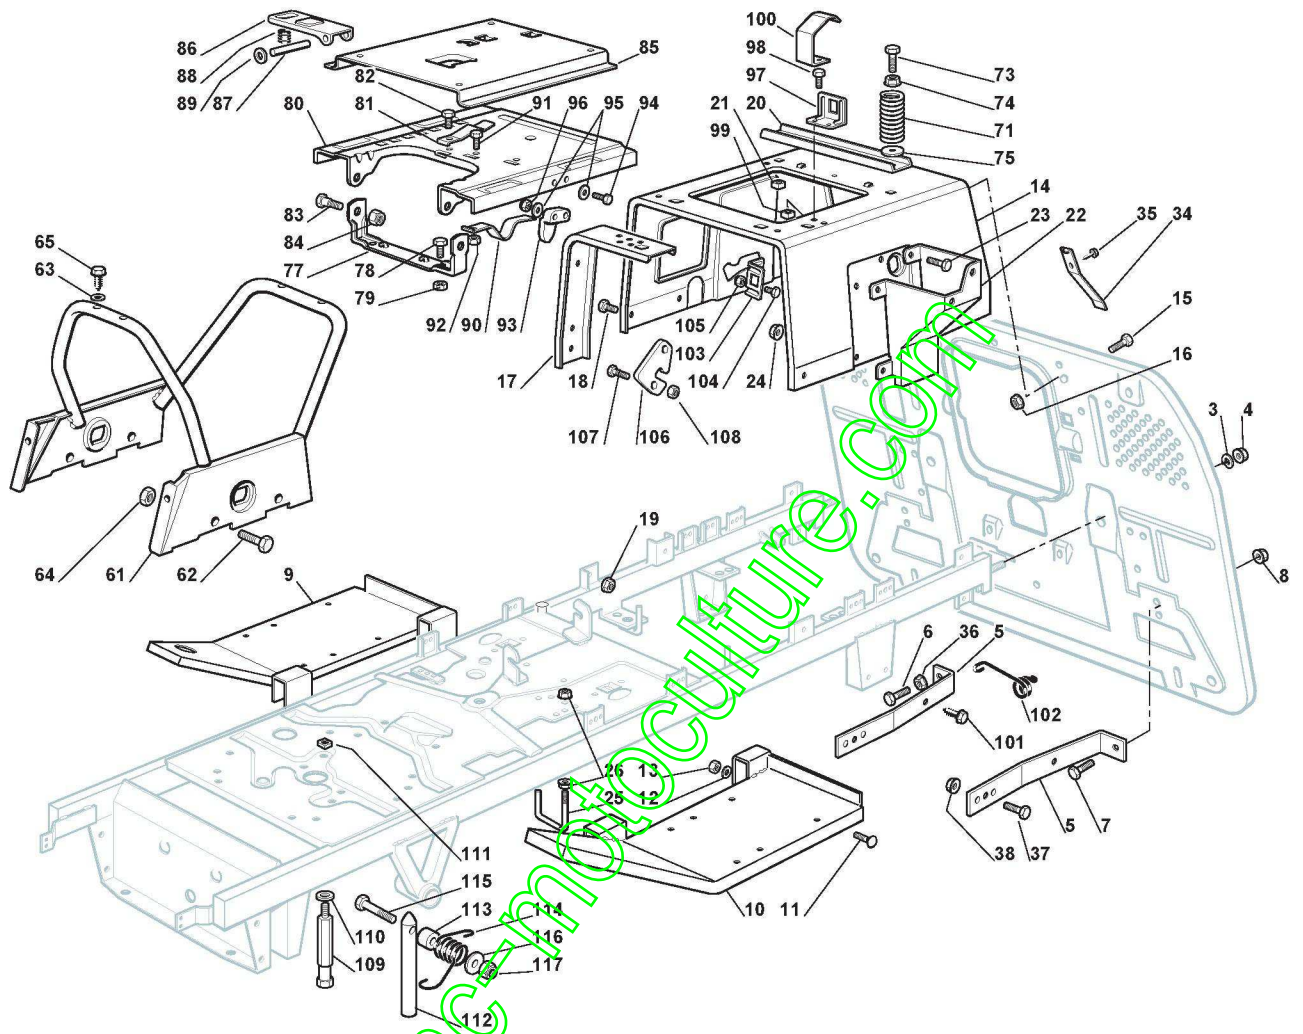

Chassis

Réf. N°	Q.té :	Code article	Description	Articles	De	Jusqu'à
3	2	112585100/0	Rondelle			
4	2	112295200/0	Ecrou			
5	2	325774273/1	Renforcement			
6	1	112691100/0	Vis			
7	3	112793102/0	Vis			
8	4	112293201/0	Ecrou			
9	1	382510041/2	Marchepied Droit Support			
10	1	382510043/2	Support Marchepied Gauche			
11	4	112815245/0	Vis			
12	4	112523040/0	Rondelle			
13	4	112154510/0	Ecrou			
14	1	325785133/4	Support Siege			
15	5	112791011/0	Vis			
16	5	112292102/0	Ecrou			
17	2	325650065/0	Renforcement			
18	6	112791011/0	Vis			
19	6	112292102/0	Ecrou			
20	1	325650067/0	Renforcement			
21	2	112360420/0	Ecrou			
22	1	325785137/1	Support			
23	4	112791011/0	Vis			
24	4	112292102/0	Ecrou			
25	1	125580019/0	Cheville Guide De Courroie			
26	2	112292102/0	Ecrou			
34	1	125430238/0	Ressort			
35	1	112731580/0	Vis			
36	1	112293200/0	Ecrou			
37	2	112793102/0	Vis			
38	2	112293201/0	Ecrou			
61	1	382650041/1	Chassis			
62	4	112792611/0	Vis			
63	4	112521330/0	Rondelle			
64	4	112293201/0	Ecrou			
65	4	112731350/0	Vis			
71	2	125430205/1	Ressort			
73	2	125943001/0	Vis			
74	2	112293201/0	Ecrou			
75	2	112523070/0	Rondelle			
77	1	382774207/0	Etrier Support Siege			
78	2	112792611/0	Vis			
79	2	112293201/0	Ecrou			
80	1	325785149/2	Support Siege Fixe			
81	1	125430203/0	Ressort			
82	1	112731580/0	Vis			
83	2	122524970/2	Pivot			
84	2	112155010/0	Ecrou			
85	1	325785147/0	Support Siege			
85	1	325785147/1	Support Siege		From 01-Septem	To 31-August- 2009