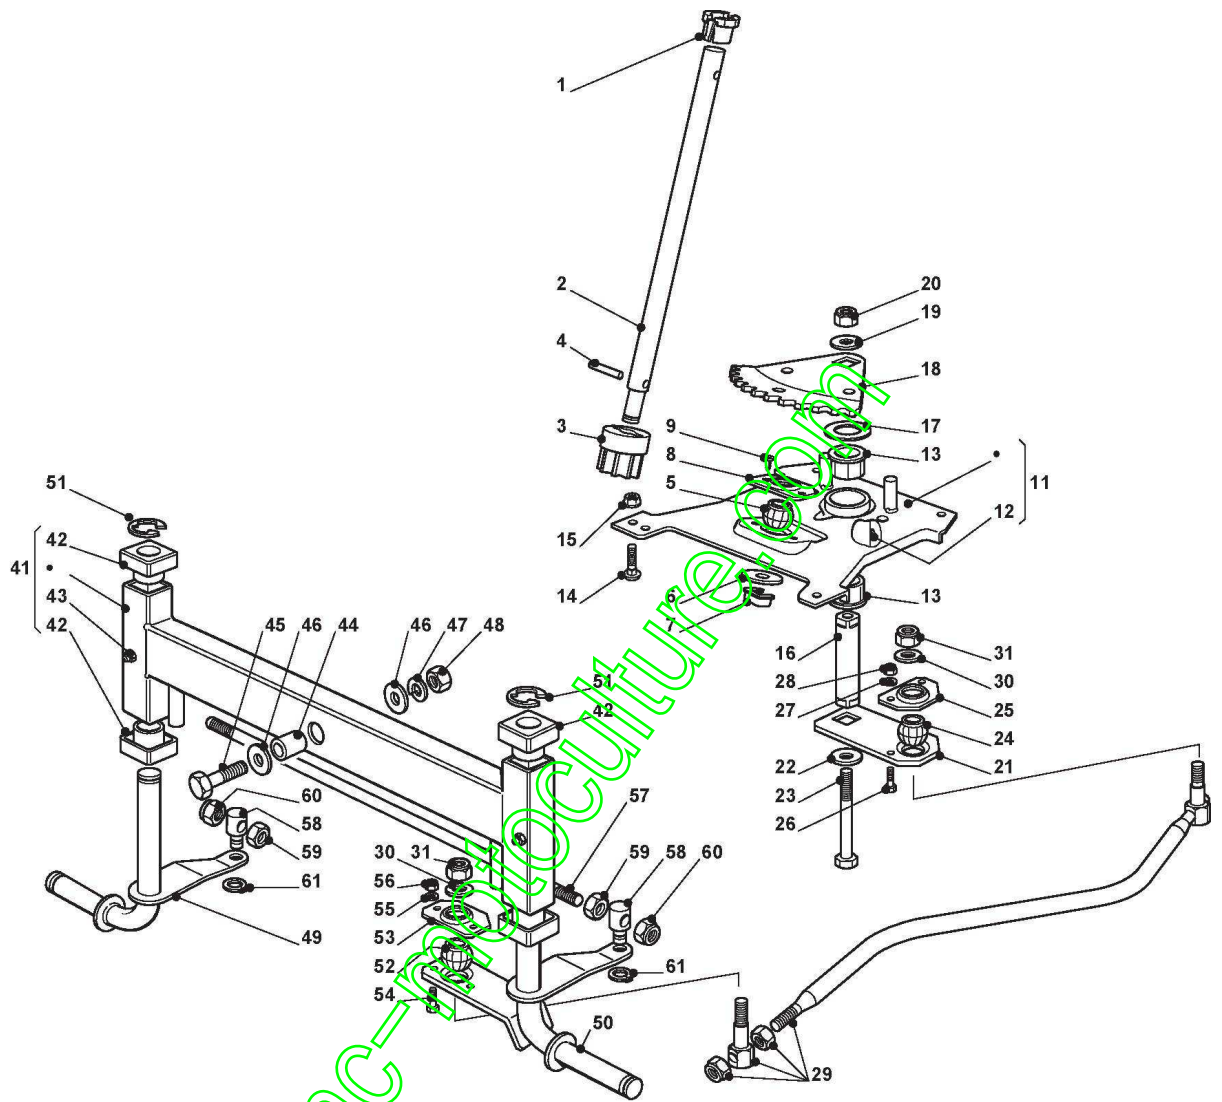

Barre De Direction 13"

Réf. N°	Q.té :	Code article	Description	Articles	De	Jusqu'à
1	1	325038004/0	Douille			
2	1	25520006/0	Tube De Direction			
3	1	127570050/0	Pignon			
4	1	112622650/0	Goupille			
5	1	325743000/0	Joint			
6	1	112521370/0	Rondelle			
7	1	112436030/0	Plaquette			
8	1	325785213/0	Support Joint Barre			
9	2	112729601/1	Vis	From 01-september-2003		
9	2	12729601/0	Vis	To 31-august-2003		
11	1	382547045/0	Support			
12	1	112379511/0	Graisneur			
13	2	325040624/0	Douille			
14	4	112815200/0	Vis			
15	4	112292102/0	Ecrou			
16	1	125510092/0	Pivot			
17	1	125670019/0	Rondelle			
18	1	325735513/0	Secteur Direction			
19	1	112523080/0	Rondelle			
20	1	112155020/0	Ecrou			
21	1	325318205/0	Levier			
22	1	112523080/0	Rondelle			
23	1	112794985/0	Vis			
24	1	325743000/0	Joint			
25	1	325785213/0	Support Joint Barre			
26	2	112791213/1	Vis	From 01-september-2003		
26	2	12791213/0	Vis	To 31-august-2003		
27	2	112521330/0	Rondelle			
28	2	112154510/0	Ecrou			
29	1	382000538/1	Barre De Direction			
30	2	112523070/0	Rondelle			
31	2	112155010/0	Ecrou			
41	1	382034021/1	Balancier Avec Douille Et Graisseur			
42	4	325040622/0	Douille			
43	2	112379511/0	Graisneur			
44	1	125160016/0	Entretoise			
45	1	112692695/0	Vis			
46	2	112523100/0	Rondelle			
47	1	112587100/0	Grower			
48	1	112295300/0	Ecrou			
49	1	382230363/0	Fuseau Droit			
50	1	382230365/0	Fuseau Gauche			
51	2	112001000/0	Anneau Benzing			
52	1	325743000/0	Joint			
53	1	325785213/0	Support Joint Barre			
54	2	112791213/1	Vis	From 01-september-2003		
54	2	12791213/0	Vis	To 31-august-2003		
55	2	112521330/0	Rondelle