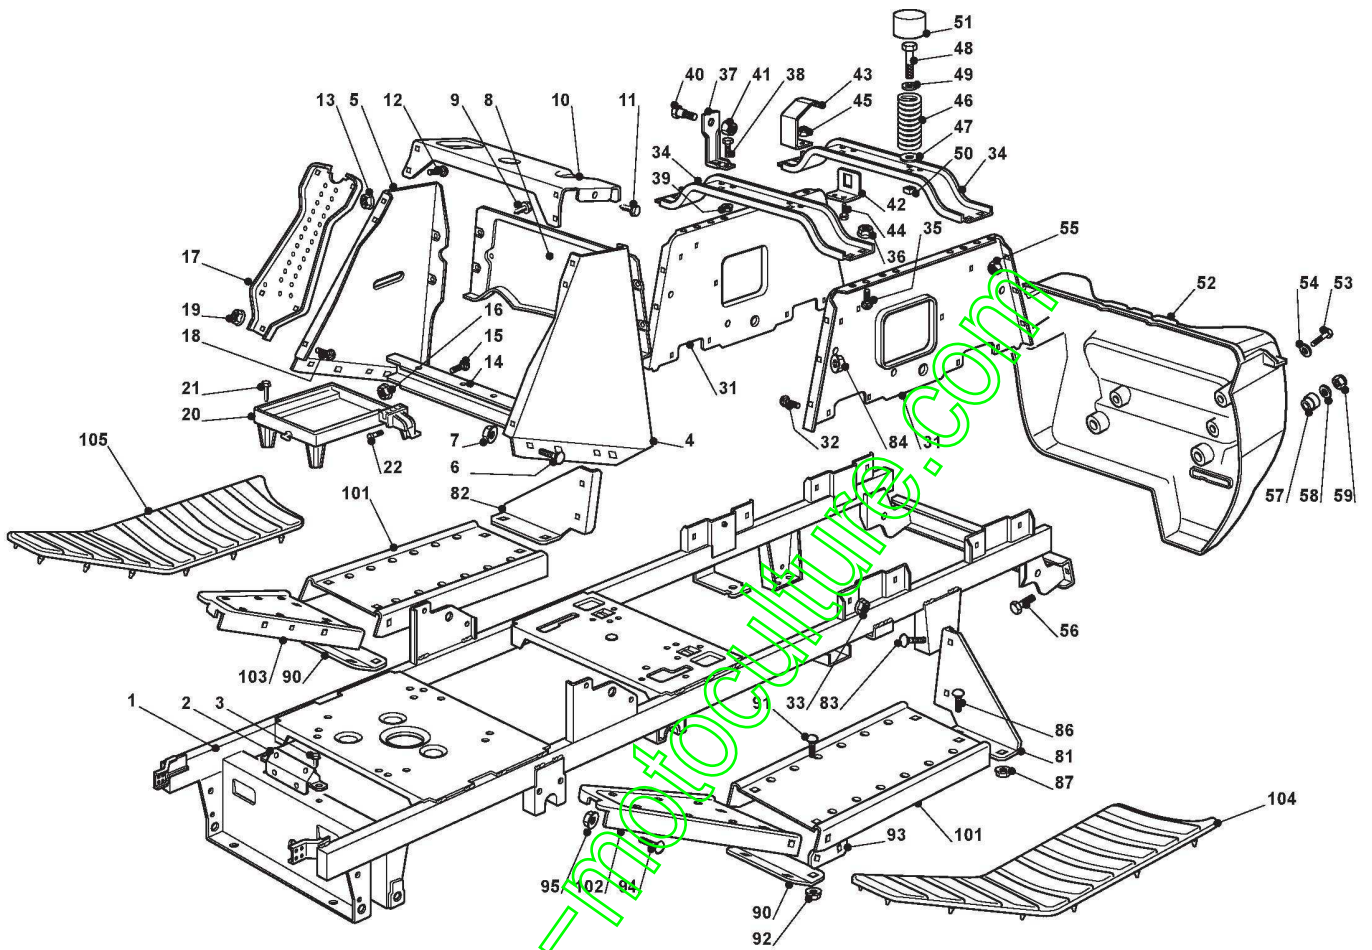

Chassis

Réf. N°	Q.té :	Code article	Description	Articles	De	Jusqu'à
1	1	82800095/0	Chassis	From 01-september-2006 To 31-august-2008		
2	1	382774253/0	Etrier			
3	4	112735121/0	Vis			
4	1	325785243/1	Support Tableau Gauche			
5	1	325785245/0	Support Tableau Droit			
6	4	112818690/0	Vis			
7	4	112293201/0	Ecrou			
8	1	382785151/1	Support Tableau Arriere			
9	4	112735110/0	Vis			
10	1	325785255/0	Support Tableau Centr.			
11	2	112735110/0	Vis			
12	4	112815200/0	Vis			
13	4	112292102/0	Ecrou			
14	1	325785241/0	Support			
15	2	112815200/0	Vis			
16	2	112292102/0	Ecrou			
17	2	82785153/0	Support Tableau Avant			
18	2	112815200/0	Vis			
19	2	112292102/0	Ecrou			
20	1	25785279/0	Support Batterie	From 01-september-2006 To 31-august-2008		
20	1	325785279/1	Support Batterie	From 01-september-2008		
21	4	112760490/0	Vis			
22	1	125510099/0	Pivot			
31	2	25785249/0	Support Siege			
32	8	112815200/0	Vis			
33	8	112292102/0	Ecrou			
34	2	25785257/0	Support Siege			
35	8	112818690/0	Vis			
36	8	112293201/0	Ecrou			
37	2	325755039/0	Equerre-Support			
38	4	112792611/0	Vis			
39	4	112293201/0	Ecrou			
40	2	122524970/2	Pivot			
41	2	112155010/0	Ecrou			
42	1	325755043/0	Equerre-Support			
43	1	325430253/0	Ressort			
44	2	112789000/0	Vis			
45	2	112154330/0	Ecrou			
46	2	25430257/0	Ressort			
47	2	112523070/0	Rondelle			
48	2	112760515/0	Vis			
49	2	122671653/0	Rondelle			
50	2	112360425/0	Ecrou			
51	2	325122000/2	Capot			
52	1	325547187/0	Plaquette			
53	2	112793301/0	Vis			
54	2	112521350/0	Rondelle