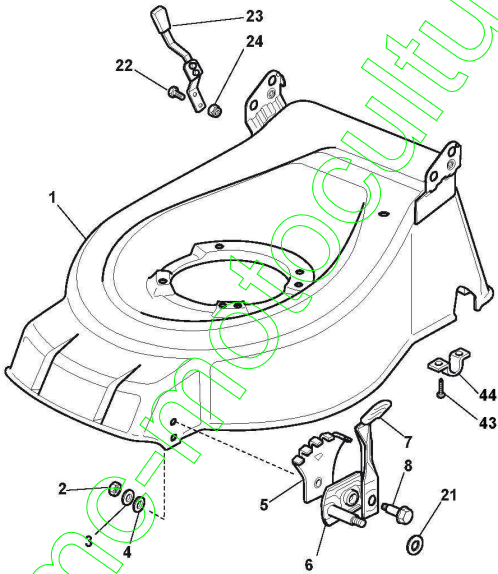

ST. S.P.A.

PP 40T (2007)

294805048/CAS

Spare parts list
Reservdelar
Repuestos
Ersatzteile
Pièces détachées
Reserve onderdelen
Catalogo ricambi

www.emc-motoculture.com

- Use ST. S.p.A. Genuine Spare Parts specified in the parts list for repair and/or replacement.
- The contents described in the parts list may change due to improvement.
- The drawings of the spare parts are only indicative And might Not represent the part in question exactly.
- The indications "right" - "left" - "front" - "rear" refer to the position of the operator when using the machine.
- When placing orders of parts for repair And/Or replacement, make sure that the illustrated parts list is the one applying to the machine's year of manufacture, as shown on the identification plate attached to the machine.

Châssis Et Reglage Hauteur Decoupe

Réf. N°	Q.té :	Code article	Description	Articles	De	Jusqu'à
1	1	381002602/1	Châssis Rouge			
2	2	112293200/0	Ecrou			
3	2	112583500/0	Grower			
4	2	112523070/0	Rondelle			
5	2	322735547/0	Secteur Reglage Hauteur			
6	2	381005082/0	Support Roue			
7	2	481003285/1	Levier			
8	2	122519811/0	Pivot			
21	2	112530150/0	Rondelle Elastique			
22	2	112789000/0	Vis			
23	1	381003279/2	Levier, Reglage			
24	2	112154330/0	Ecrou			
43	4	112731350/0	Vis			
44	2	322545152/0	Plaquette			