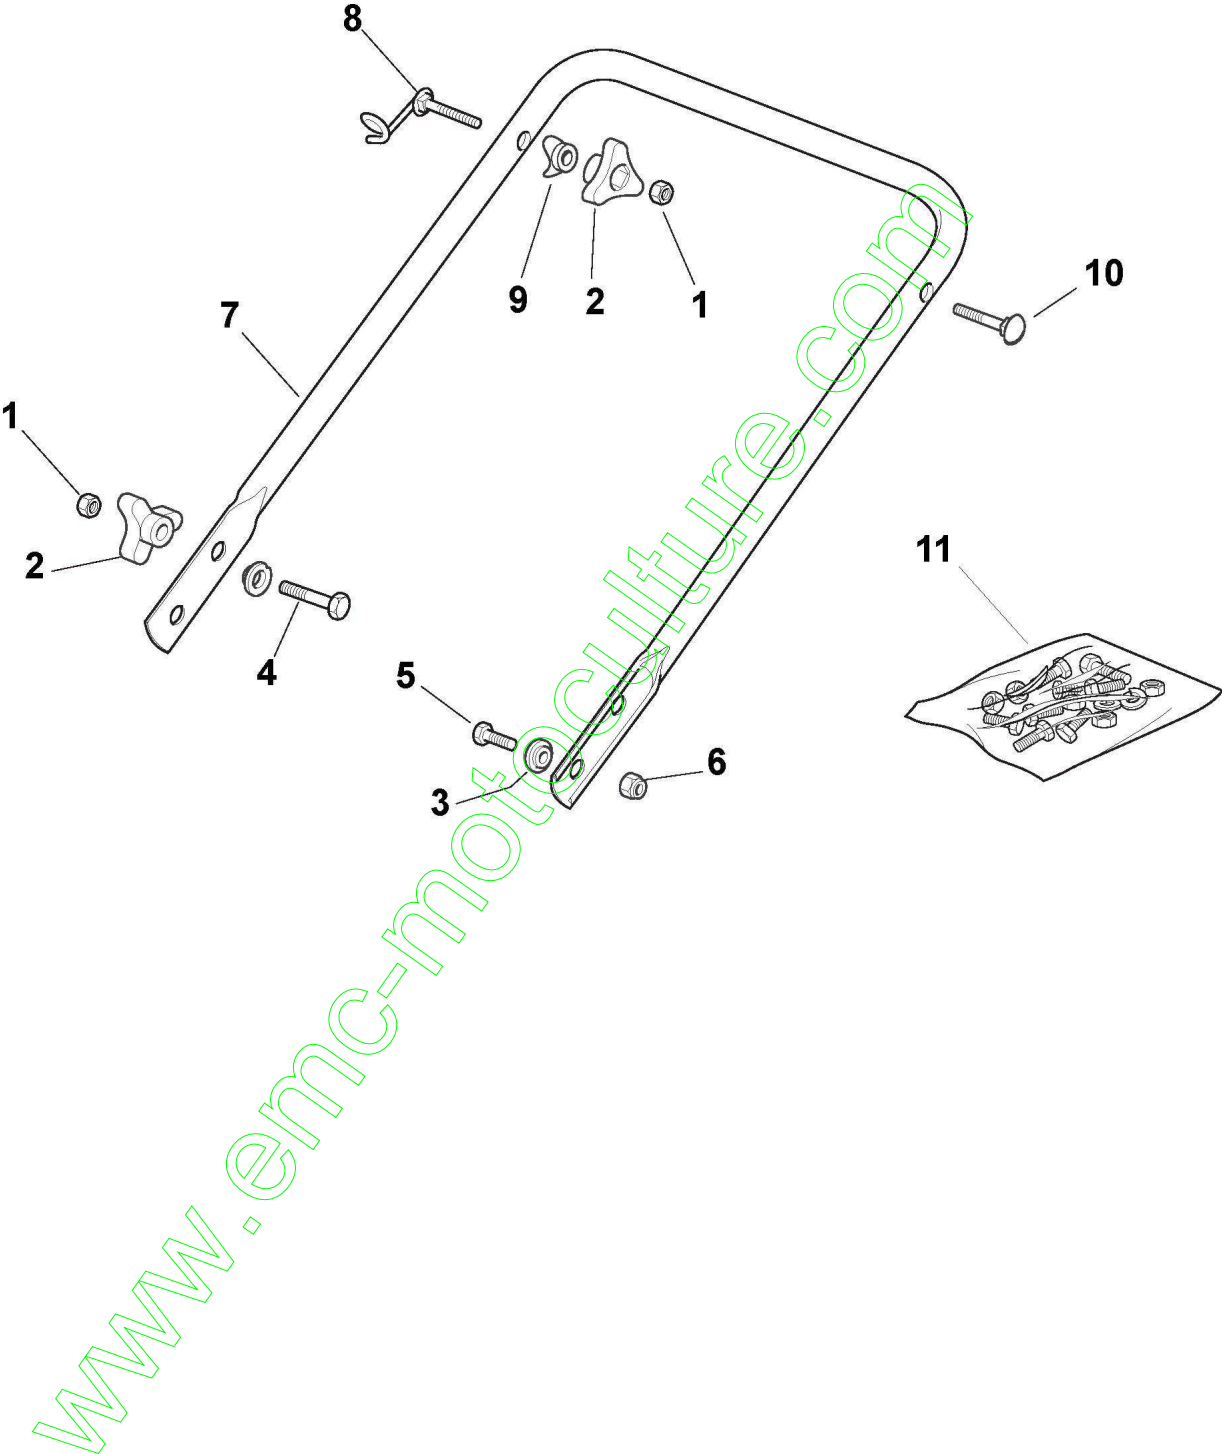

ST. S.P.A.

PP 40T (2007)

294805048/CAS

Spare parts list
Reservdelar
Repuestos
Ersatzteile
Pièces détachées
Reserve onderdelen
Catalogo ricambi

www.emc-motoculture.com

- Use ST. S.p.A. Genuine Spare Parts specified in the parts list for repair and/or replacement.
- The contents described in the parts list may change due to improvement.
- The drawings of the spare parts are only indicative And might Not represent the part in question exactly.
- The indications "right" - "left" - "front" - "rear" refer to the position of the operator when using the machine.
- When placing orders of parts for repair And/Or replacement, make sure that the illustrated parts list is the one applying to the machine's year of manufacture, as shown on the identification plate attached to the machine.

Châssis Et Reglage Hauteur Decoupe

Réf. N°	Q.té :	Code article	Description	Articles	De	Jusqu'à
1	1	381002602/1	Châssis Rouge			
2	2	112293200/0	Ecrou			
3	2	112583500/0	Grower			
4	2	112523070/0	Rondelle			
5	2	322735547/0	Secteur Reglage Hauteur			
6	2	381005082/0	Support Roue			
7	2	481003285/1	Levier			
8	2	122519811/0	Pivot			
21	2	112530150/0	Rondelle Elastique			
22	2	112789000/0	Vis			
23	1	381003279/2	Levier, Reglage			
24	2	112154330/0	Ecrou			
43	4	112731350/0	Vis			
44	2	322545152/0	Plaquette			

www.emc-motoculture.com

Mancheron, Partie Inferieure

Réf. N°	Q.té :	Code article	Description	Articles	De	Jusqu'à
1	4	112293200/0	Ecrou			
2	4	122399900/0	Poignée Noir			
3	4	322041955/0	Douille			
4	2	112793700/0	Vis			
5	2	112792610/0	Vis			
6	2	112155000/0	Ecrou			
7	1	381006512/0	Mancheron, Partie Inferieure			
8	1	181003801/1	Ressort De Guide			
9	2	122680006/1	Rondelle			
10	1	112819201/0	Vis			
11	1	181008614/2	Dotation Visserie			To
11	1	381008614/3	Dotation Visserie		From 01-Septem ber-2006	31-August- 2006