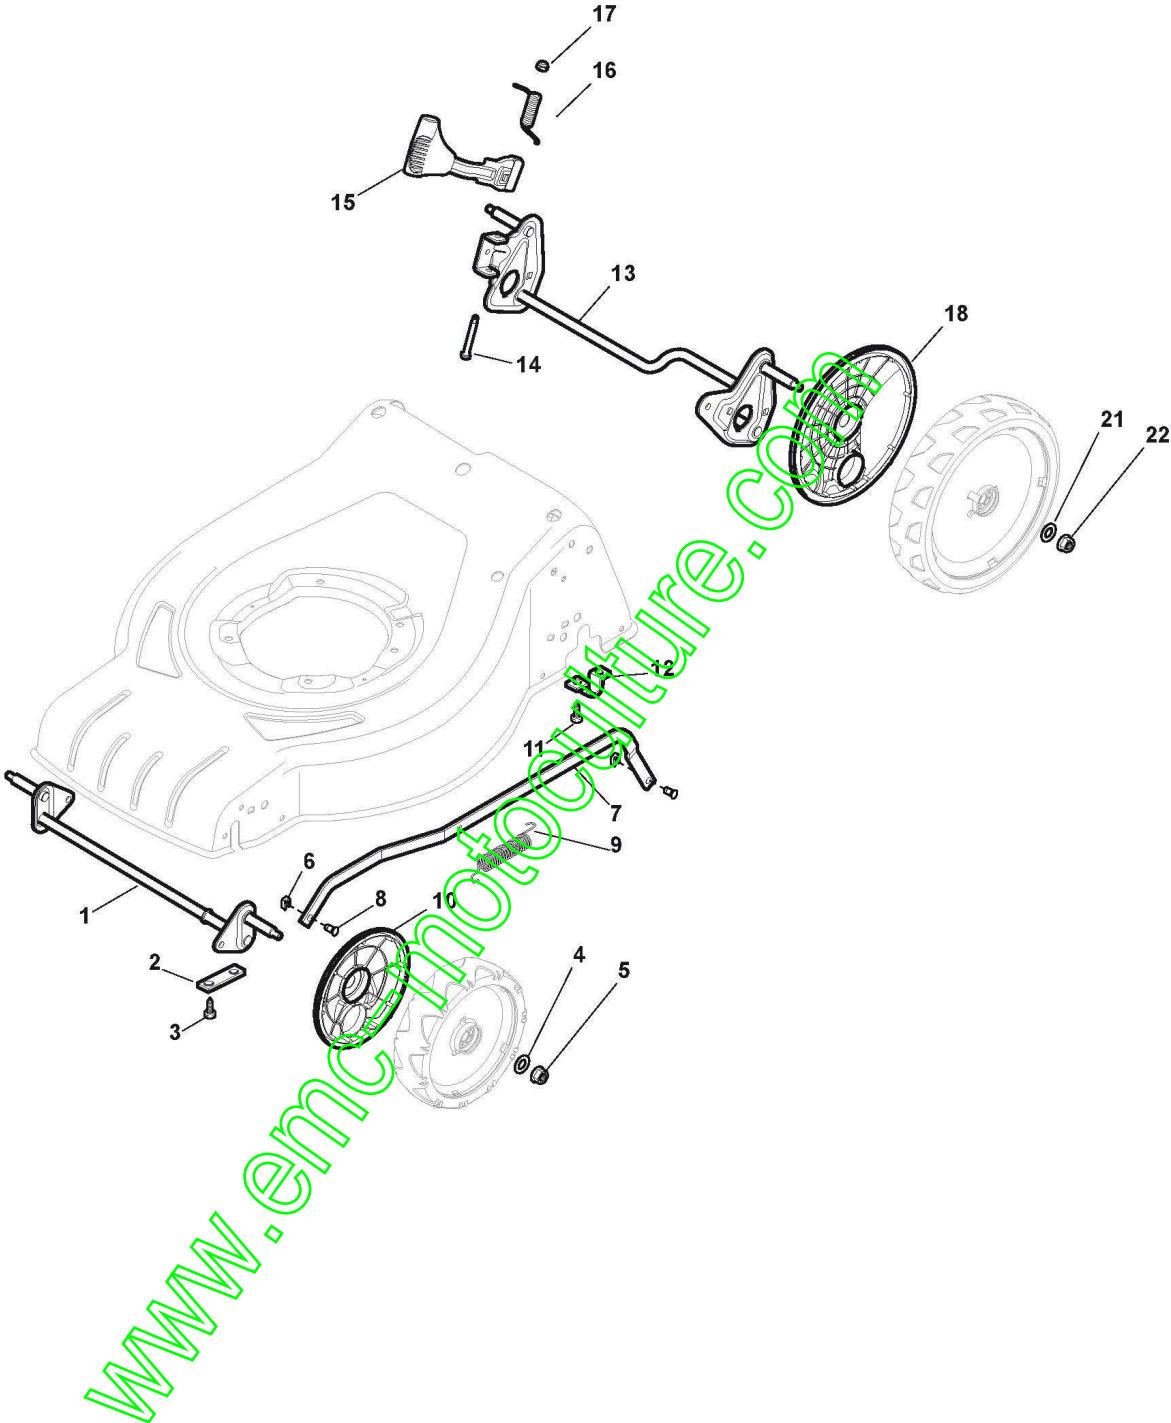

ST. S.P.A.

PP 46 TH (2011)

295486038/CAS

Spare parts list
Reservdelar
Repuestos
Ersatzteile
Pièces détachées
Reserve onderdelen
Catalogo ricambi

www.emc-motoculture.com

- Use ST. S.p.A. Genuine Spare Parts specified in the parts list for repair and/or replacement.
- The contents described in the parts list may change due to improvement.
- The drawings of the spare parts are only indicative And might Not represent the part in question exactly.
- The indications "right" - "left" - "front" - "rear" refer to the position of the operator when using the machine.
- When placing orders of parts for repair And/Or replacement, make sure that the illustrated parts list is the one applying to the machine's year of manufacture, as shown on the identification plate attached to the machine.

Reglage Hauter Decoupe

Réf. N°	Q.té :	Code article	Description	Articles	De	Jusqu'à
1	1	381302821/0	Axe Roues Avant			
2	2	322545142/0	Plaquette			
3	4	112728698/0	Vis			
4	2	112521350/0	Rondelle			
5	2	112155000/0	Ecrou			
6	2	112436051/0	Plaquette			
7	1	322869673/0	Tige Commande Reglage Hauteur			
8	2	122519820/0	Pivot			
9	1	122446193/0	Ressort			
10	2	322600247/0	Protection Roue	D. 180		
11	4	112728698/0	Vis			
12	2	322545152/0	Plaquette			
13	1	381302817/0	Axe Roues Arriere			
14	1	122534131/0	Pivot			
15	1	381003357/0	Levier, Reglage Hauteur			
16	1	122446192/0	Ressort			
17	1	112154510/0	Ecrou			
18	2	322600205/0	Protection Roue	To 31-august-2014		
18	1	322600205/1	Protection Roue	From 01-september-2014		
21	2	112521350/0	Rondelle			
22	2	112155000/0	Ecrou			