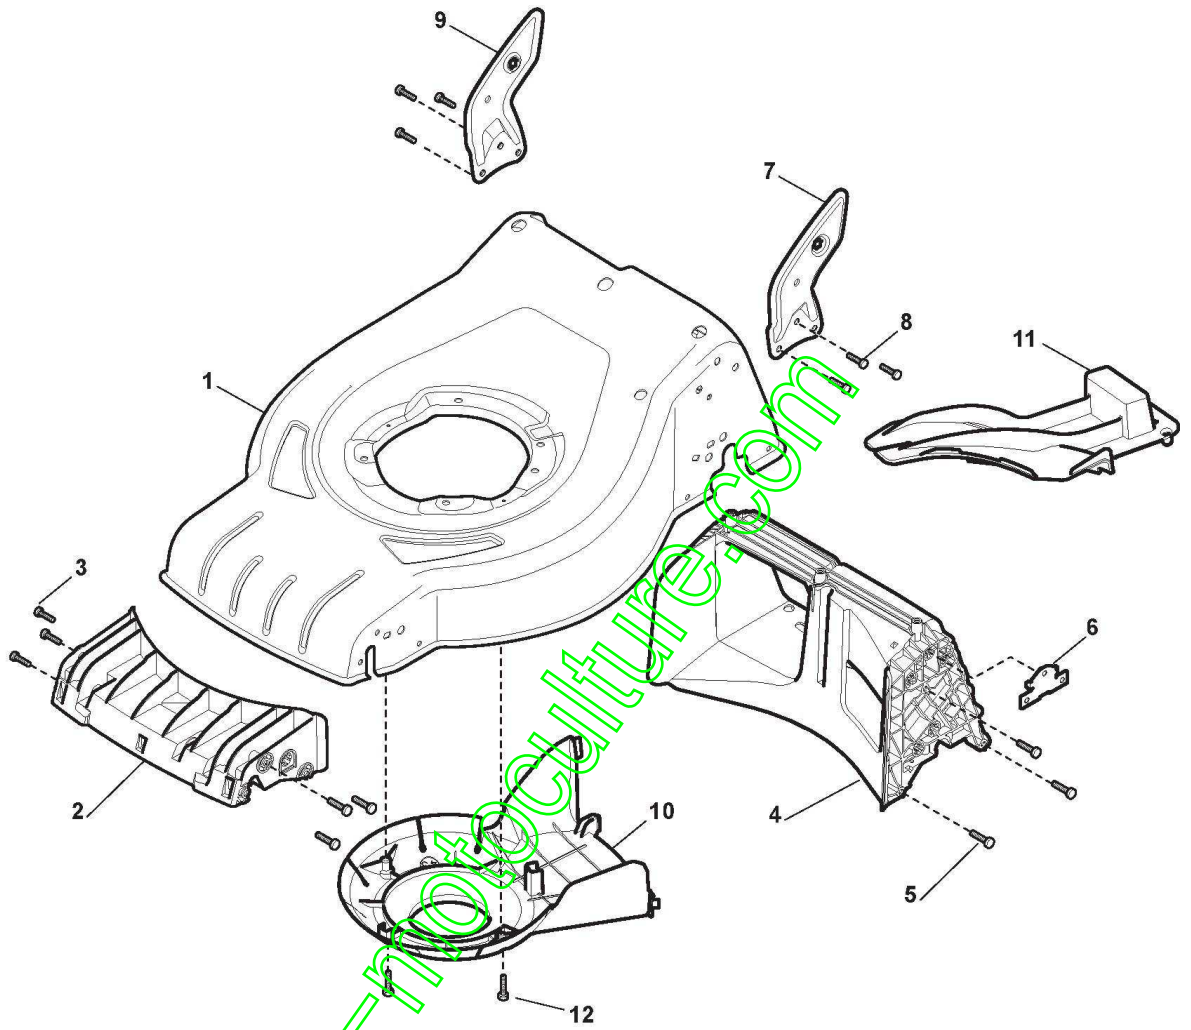

Châssis

Réf. N°	Q.té :	Code article	Description	Articles	De	Jusqu'à
1	1	381004018/0	Châssis Rouge			
1	1	381004024/0	Châssis Noir			
2	1	322108301/0	Ens. Convoyeur Avant	To 31-august-2011		
2	1	322108301/1	Ens. Convoyeur Avant	From 01-september-2011		
3	6	112728699/0	Vis			
4	1	322108302/0	Ens. Convoyeur Arriere			
5	6	112728699/0	Vis			
6	2	322545213/0	Plaquette			
7	1	381005139/0	Bride Gauche			
8	6	112727801/0	Vis			
9	1	381005137/0	Bride Droit			
10	1	322060242/0	Protection Courroie			
11	1	322140239/0	Deflecteur			
12	2	112728530/0	Vis			

www.emc-motoculture.com