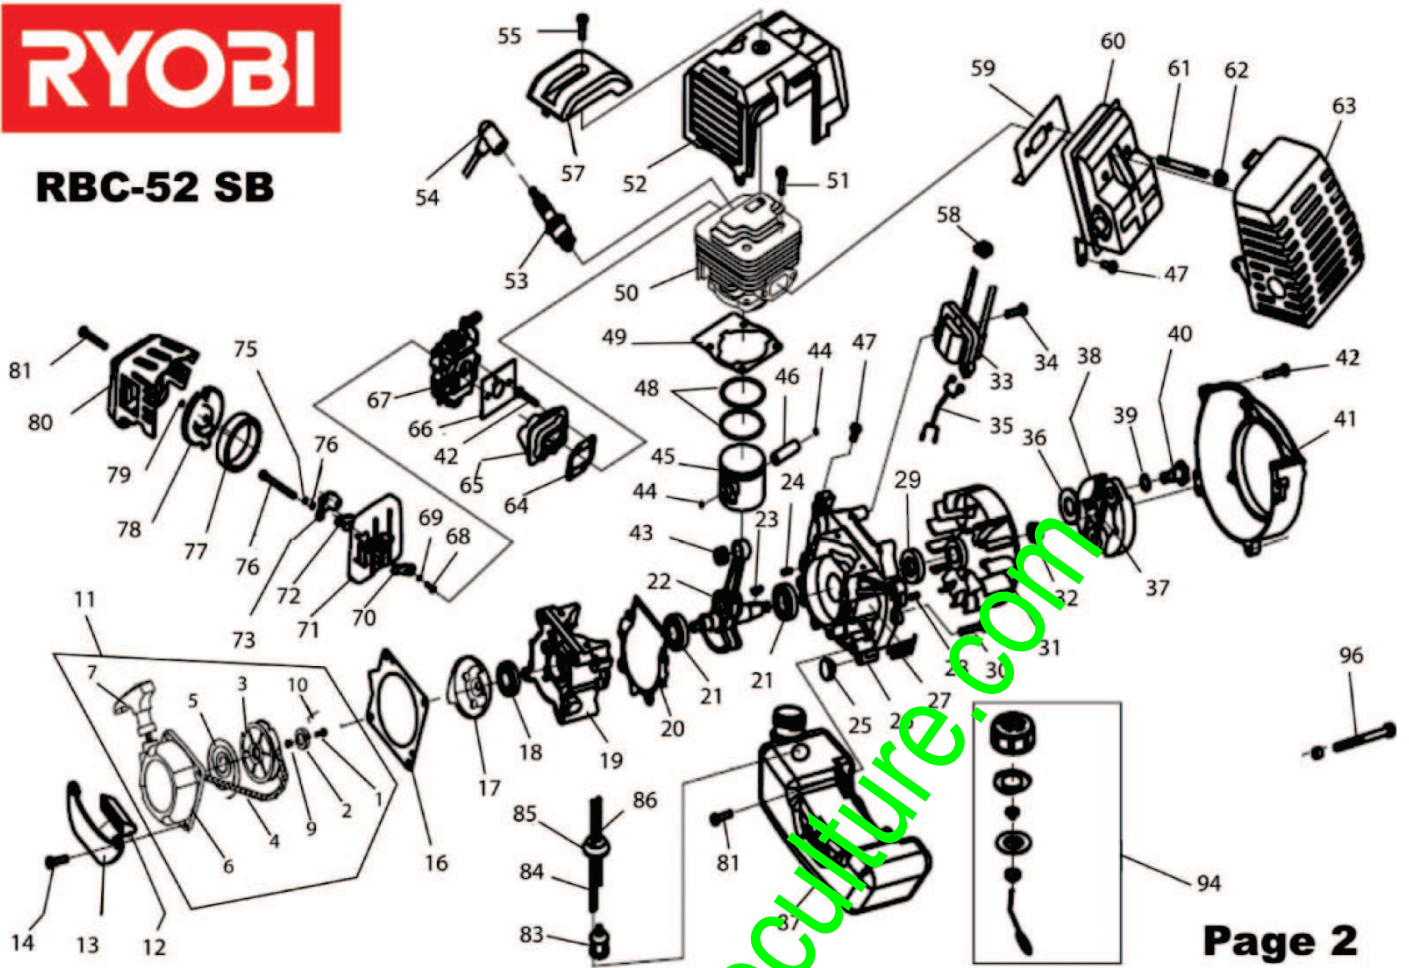

# RBC-52 SB

[www.emc-motoculture.com](http://www.emc-motoculture.com)

1

[www.emc-motoculture.com](http://www.emc-motoculture.com)

Position	Quantity	Description	Part number	EAN
1_001	1	SCREW	5131033339	4002395160976
1_002	1	WASHER	5131033338	4002395160969
1_003	1	CUPPED WASHER	5131033337	4002395160952
1_004	1	COVER	5131033336	4002395160945
1_005	1	FLANGE	5131033340	4002395160983
1_006	1	PROTECTION WASHER	5131000000	
1_007	1	BALL BEARING	5131005175	4058546088989
1_008	1	DRIVING SHAFT	5131000000	
1_009	1	GEAR	5131000000	
1_010	1	BALL BEARING	5131000000	
1_011	1	BUSHING	5131005171	4058546088972
1_012	1	GEAR BOX	5131000000	
1_013	5	WASHER	5131000000	
1_014	1	BOLT	5131005168	4058546088958
1_015	4	SCREW	5131005167	4058546165802
1_016	5	NUT	5131000000	
1_017	5	WASHER	5131000000	
1_018	1	PLUG	5131000000	
1_019	1	GEAR	5131005163	4058546088927
1_020	1	BALL BEARING	5131000000	
1_021	2	BALL BEARING	5131005162	4058546088910
1_022	1	CLIP	5131000000	
1_023	1	CLIP	5131000000	
1_024	4	SCREW	5131005167	4058546165802
1_025	6	RUBBER HBC45SB	5131000000	
1_026	6	BALL BEARING	5131005177	4058546088996
1_027	1	REDUCT. GEAR SHAFT	5131036896	4002395169726
1_028	1	SHAFT	5131000000	
1_029	1	SHAFT	5131000000	
1_030	1	COUPLING	5131000000	
1_031	2	SCREW	5131000000	
1_032	2	WASHER	5131000000	
1_034	1	CLAMP	5131000405	4058546077518
1_035	1	CLAMP	5131000000	
1_036	1	SCREW	5131005167	4058546165802
1_037	1	GUIDE	5131000000	
1_038	1	CLUTCH COVER	5131000000	
1_039	1	PROTECTION WASHER	5131000000	
1_040	1	BALL BEARING	5131000000	
1_041	1	PROTECTION WASHER	5131000000	
1_042	1	COUPLING	5131000000	
1_044	2	WASHER	5131011799	4058546098858
1_047	1	KNIFE PROTECTION	5131005213	4058546089085
1_048	1	RUBBER STOP	5131005183	4058546089023
1_049	1	STRAP	5131000000	
1_050	2	BOLT	5131000000	
1_051	1	HOLDER	5131000000	
1_052	1	RUBBER STOP	5131001506	4058546082277
1_053	1	RUBBER STOP	5131001506	4058546082277
1_054	1	YOKE	5131001507	4058546082284