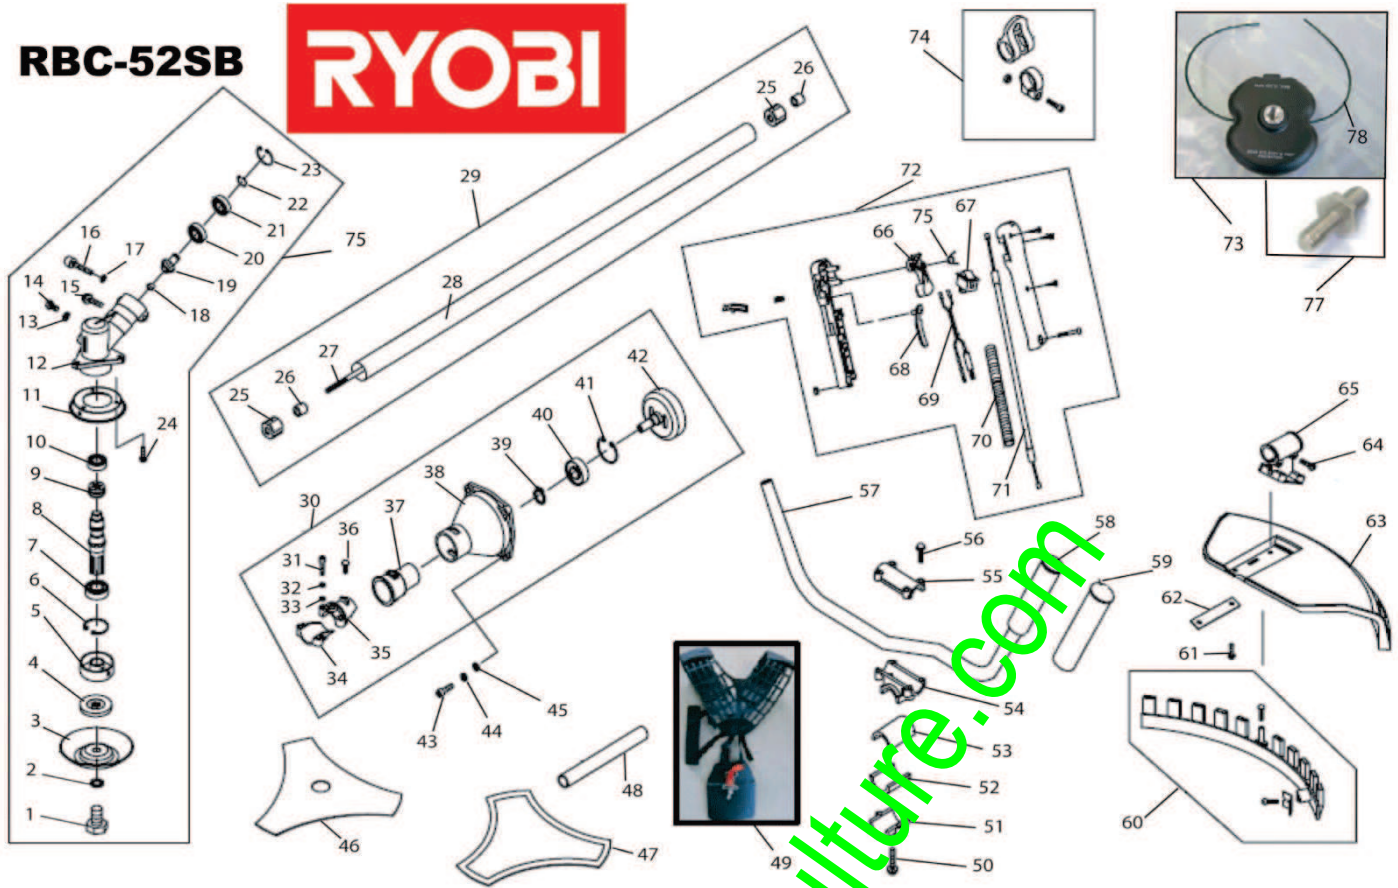

# RBC-52 SB

[www.emc-motoculture.com](http://www.emc-motoculture.com)

1

[www.emc-motoculture.com](http://www.emc-motoculture.com)

Position	Quantity	Description	Part number	EAN
1_001	1	SCREW	5131033339	4002395160976
1_002	1	WASHER	5131033338	4002395160969
1_003	1	CUPPED WASHER	5131033337	4002395160952
1_004	1	COVER	5131033336	4002395160945
1_005	1	FLANGE	5131033340	4002395160983
1_006	1	PROTECTION WASHER	5131000000	
1_007	1	BALL BEARING	5131005175	4058546088989
1_008	1	DRIVING SHAFT	5131000000	
1_009	1	GEAR	5131000000	
1_010	1	BALL BEARING	5131000000	
1_011	1	BUSHING	5131005171	4058546088972
1_012	1	GEAR BOX	5131000000	
1_013	5	WASHER	5131000000	
1_014	1	BOLT	5131005168	4058546088958
1_015	4	SCREW	5131005167	4058546165802
1_016	5	NUT	5131000000	
1_017	5	WASHER	5131000000	
1_018	1	PLUG	5131000000	
1_019	1	GEAR	5131005163	4058546088927
1_020	1	BALL BEARING	5131000000	
1_021	2	BALL BEARING	5131005162	4058546088910
1_022	1	CLIP	5131000000	
1_023	1	CLIP	5131000000	
1_024	4	SCREW	5131005167	4058546165802
1_025	6	RUBBER HBC45SB	5131000000	
1_026	6	BALL BEARING	5131005177	4058546088996
1_027	1	REDUCT. GEAR SHAFT	5131036896	4002395169726
1_028	1	SHAFT	5131000000	
1_029	1	SHAFT	5131000000	
1_030	1	COUPLING	5131000000	
1_031	2	SCREW	5131000000	
1_032	2	WASHER	5131000000	
1_034	1	CLAMP	5131000405	4058546077518
1_035	1	CLAMP	5131000000	
1_036	1	SCREW	5131005167	4058546165802
1_037	1	GUIDE	5131000000	
1_038	1	CLUTCH COVER	5131000000	
1_039	1	PROTECTION WASHER	5131000000	
1_040	1	BALL BEARING	5131000000	
1_041	1	PROTECTION WASHER	5131000000	
1_042	1	COUPLING	5131000000	
1_044	2	WASHER	5131011799	4058546098858
1_047	1	KNIFE PROTECTION	5131005213	4058546089085
1_048	1	RUBBER STOP	5131005183	4058546089023
1_049	1	STRAP	5131000000	
1_050	2	BOLT	5131000000	
1_051	1	HOLDER	5131000000	
1_052	1	RUBBER STOP	5131001506	4058546082277
1_053	1	RUBBER STOP	5131001506	4058546082277
1_054	1	YOKE	5131001507	4058546082284