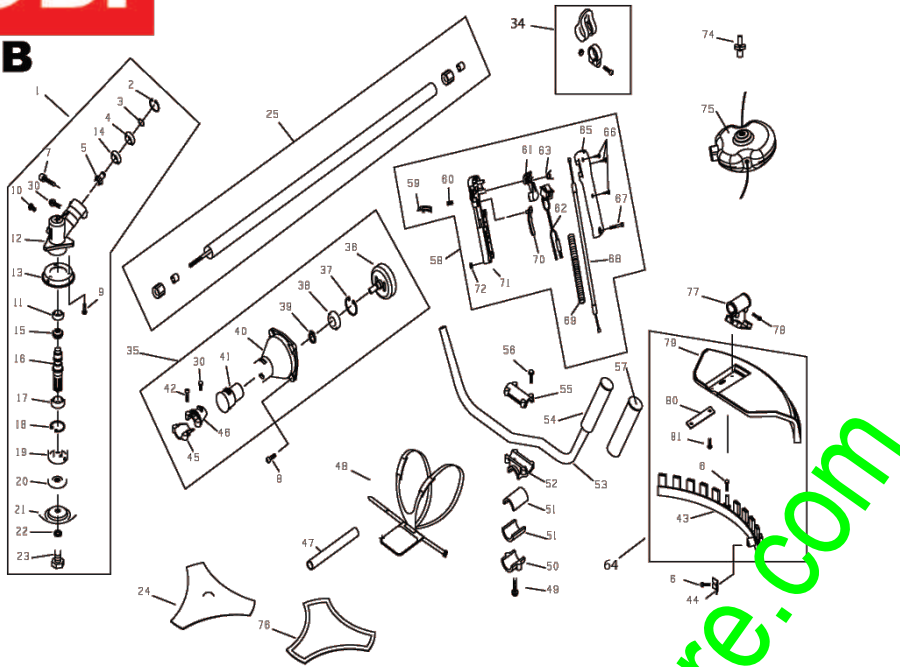

RBC52SB HG B.CUT D.SHAFT 52CC EU

5133001643 - RBC52SB - 5133001643#1

**RBC52SB
(HG)**

www.emc-motoculture.com

**RBC52SB
(HG)**

Position	Quantity	Description	Part number	EAN
1_	4	SCREW	5131034378	4058546141189
1_002	1	CLIP	5131000000	
1_003	1	CLIP	5131000000	
1_004	2	BALL BEARING	5131005162	4058546088910
1_005	1	GEAR	5131005163	4058546088927
1_007	1	SCREW	5131034374	4058546141158
1_008	1	SCREW	5131000000	
1_009	4	SCREW	5131005167	4058546165802
1_010	1	BOLT	5131005168	4058546088958
1_011/014	1	BALL BEARING	5131000000	
1_012	1	GEAR BOX	5131000000	
1_013	1	BUSHING	5131005171	4058546088972
1_015	1	GEAR	5131000000	
1_016	1	DRIVING SHAFT	5131000000	
1_017	1	BALL BEARING	5131005175	4058546088989
1_018	1	PROTECTION WASHER	5131000000	
1_019	1	FLANGE	5131033340	4002395160983
1_020	1	COVER	5131033336	4002395160945
1_021	1	CUPPED WASHER	5131033337	4002395160952
1_022	1	WASHER	5131033338	4002395160969
1_023	1	SCREW	5131033339	4002395160976
1_025	1	TUBE	5131000000	
1_026	6	RUBBER HBC45SB	5131000000	
1_027	6	BALL BEARING	5131005177	4058546088996
1_028	1	REDUCT. GEAR SHAFT	5131036896	4002395169726
1_029	1	TUBE	5131000000	
1_030	1	SCREW	5131034362	4058546141080
1_034	1	WAISTBELT	5131000000	
1_035	1	CLUTCH	5131000000	
1_036	1	COUPLING	5131000000	
1_037	1	PROTECTION WASHER	5131000000	
1_038	1	BALL BEARING	5131000000	
1_039	1	PROTECTION WASHER	5131000000	
1_040	1	CLUTCH CASE RBC40SB	5131000000	
1_041	1	GUIDE	5131000000	
1_042	2	SCREW	5131034366	4058546141110
1_045	1	COLLAR BAND	5131000000	
1_046	1	CLAMP	5131000000	
1_047	1	RUBBER STOP	5131005183	4058546089023
1_048	1	STRAP	5131000000	
1_049	1	SCREW	5131034377	4058546141172
1_050	1	HOLDER	5131000000	
1_051	1	RUBBER STOP	5131001506	4058546082277
1_052	1	YOKE	5131001507	4058546082284
1_053	1	HANDLE	5131000000	
1_054	1	GRIP	5131005185	4058546089030
1_055	1	HOLDER	5131001508	4058546161873
1_056	4	BOLT	5131001509	4058546082291
1_057	2	COVER	5131000000	
1_058	1	GRIP	5131000000	