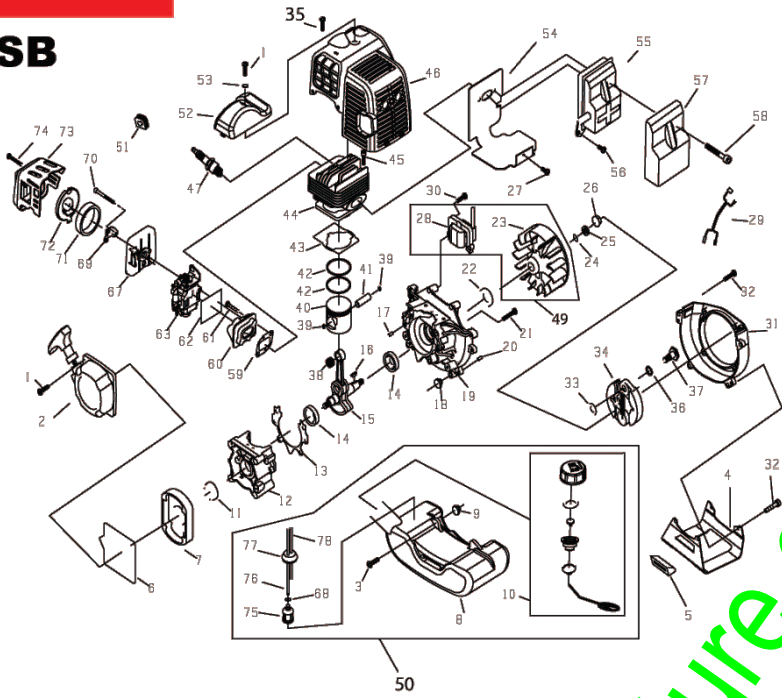

RBC52SB HG B.CUT D.SHAFT 52CC EU

5133001643 - RBC52SB - 5133001643#1

**RBC52SB
(HG)**

www.emc-motoculture.com

**RBC52SB
(HG)**

Position	Quantity	Description	Part number	EAN
1_	4	SCREW	5131034378	4058546141189
1_002	1	CLIP	5131000000	
1_003	1	CLIP	5131000000	
1_004	2	BALL BEARING	5131005162	4058546088910
1_005	1	GEAR	5131005163	4058546088927
1_007	1	SCREW	5131034374	4058546141158
1_008	1	SCREW	5131000000	
1_009	4	SCREW	5131005167	4058546165802
1_010	1	BOLT	5131005168	4058546088958
1_011/014	1	BALL BEARING	5131000000	
1_012	1	GEAR BOX	5131000000	
1_013	1	BUSHING	5131005171	4058546088972
1_015	1	GEAR	5131000000	
1_016	1	DRIVING SHAFT	5131000000	
1_017	1	BALL BEARING	5131005175	4058546088989
1_018	1	PROTECTION WASHER	5131000000	
1_019	1	FLANGE	5131033340	4002395160983
1_020	1	COVER	5131033336	4002395160945
1_021	1	CUPPED WASHER	5131033337	4002395160952
1_022	1	WASHER	5131033338	4002395160969
1_023	1	SCREW	5131033339	4002395160976
1_025	1	TUBE	5131000000	
1_026	6	RUBBER HBC45SB	5131000000	
1_027	6	BALL BEARING	5131005177	4058546088996
1_028	1	REDUCT. GEAR SHAFT	5131036896	4002395169726
1_029	1	TUBE	5131000000	
1_030	1	SCREW	5131034362	4058546141080
1_034	1	WAISTBELT	5131000000	
1_035	1	CLUTCH	5131000000	
1_036	1	COUPLING	5131000000	
1_037	1	PROTECTION WASHER	5131000000	
1_038	1	BALL BEARING	5131000000	
1_039	1	PROTECTION WASHER	5131000000	
1_040	1	CLUTCH CASE RBC40SB	5131000000	
1_041	1	GUIDE	5131000000	
1_042	2	SCREW	5131034366	4058546141110
1_045	1	COLLAR BAND	5131000000	
1_046	1	CLAMP	5131000000	
1_047	1	RUBBER STOP	5131005183	4058546089023
1_048	1	STRAP	5131000000	
1_049	1	SCREW	5131034377	4058546141172
1_050	1	HOLDER	5131000000	
1_051	1	RUBBER STOP	5131001506	4058546082277
1_052	1	YOKE	5131001507	4058546082284
1_053	1	HANDLE	5131000000	
1_054	1	GRIP	5131005185	4058546089030
1_055	1	HOLDER	5131001508	4058546161873
1_056	4	BOLT	5131001509	4058546082291
1_057	2	COVER	5131000000	
1_058	1	GRIP	5131000000	