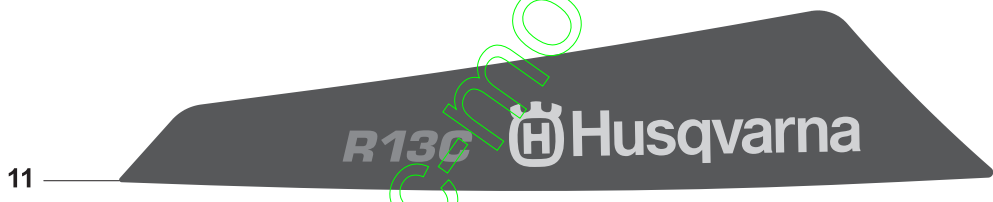

R RIDER R13C, RIDER R16C
DECALS R13C, DECALS R16C

R RIDER R13C
DECALS R13C

Pos.	Compl No.	Part No.	Description	Qty.	Notes
1		544 43 86-01		1	
2		544 43 87-01		1	
3		544 43 88-01		1	
4		544 43 90-01		1	
5		544 43 92-01		1	
6		506 58 45-01		1	
7		544 83 36-01		1	
8		505 21 77-01		1	
9		544 39 11-02		1	
10		544 21 14-01		1	
11		544 43 94-01		1	LEFT
12		544 43 94-02		1	RIGHT

R RIDER R16C
DECALS R16C

Pos.	Compl No.	Part No.	Description	Qty.	Notes
1		544 43 86-01		1	
2		544 43 87-01		1	
3		544 43 88-01		1	
4		544 43 90-01		1	
5		544 43 92-01		1	
6		506 58 45-01		1	
7		544 83 36-01		1	
8		505 21 77-01		1	
9		544 39 11-02		1	
10		544 21 14-01		1	
13		504 81 32-01		1	LEFT
14		504 81 32-02		1	RIGHT

www.emc-motoculture.com