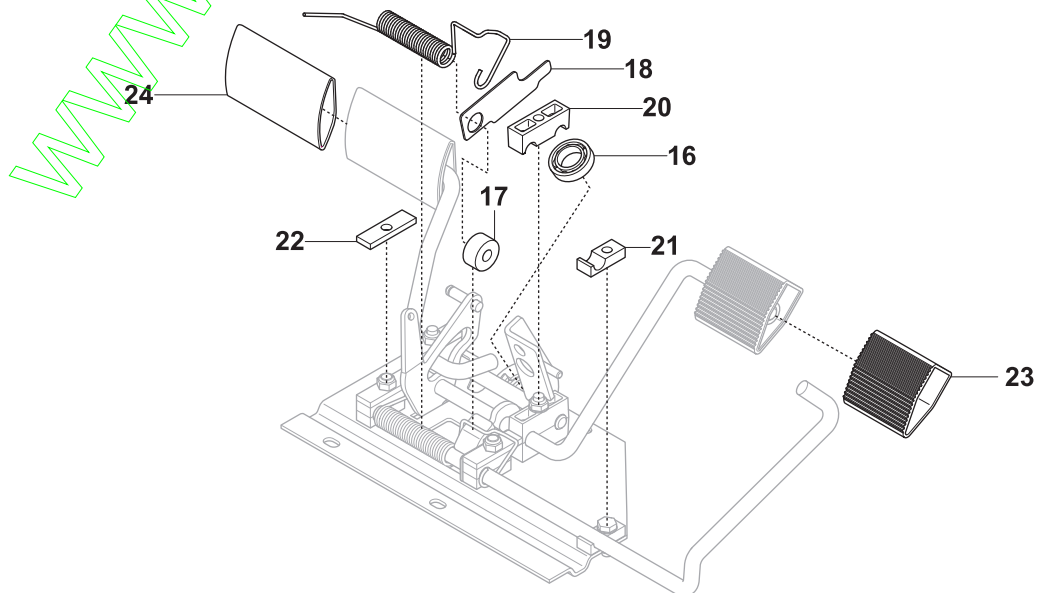

N RIDER R13C, RIDER R16C
PEDALS

PEDALS