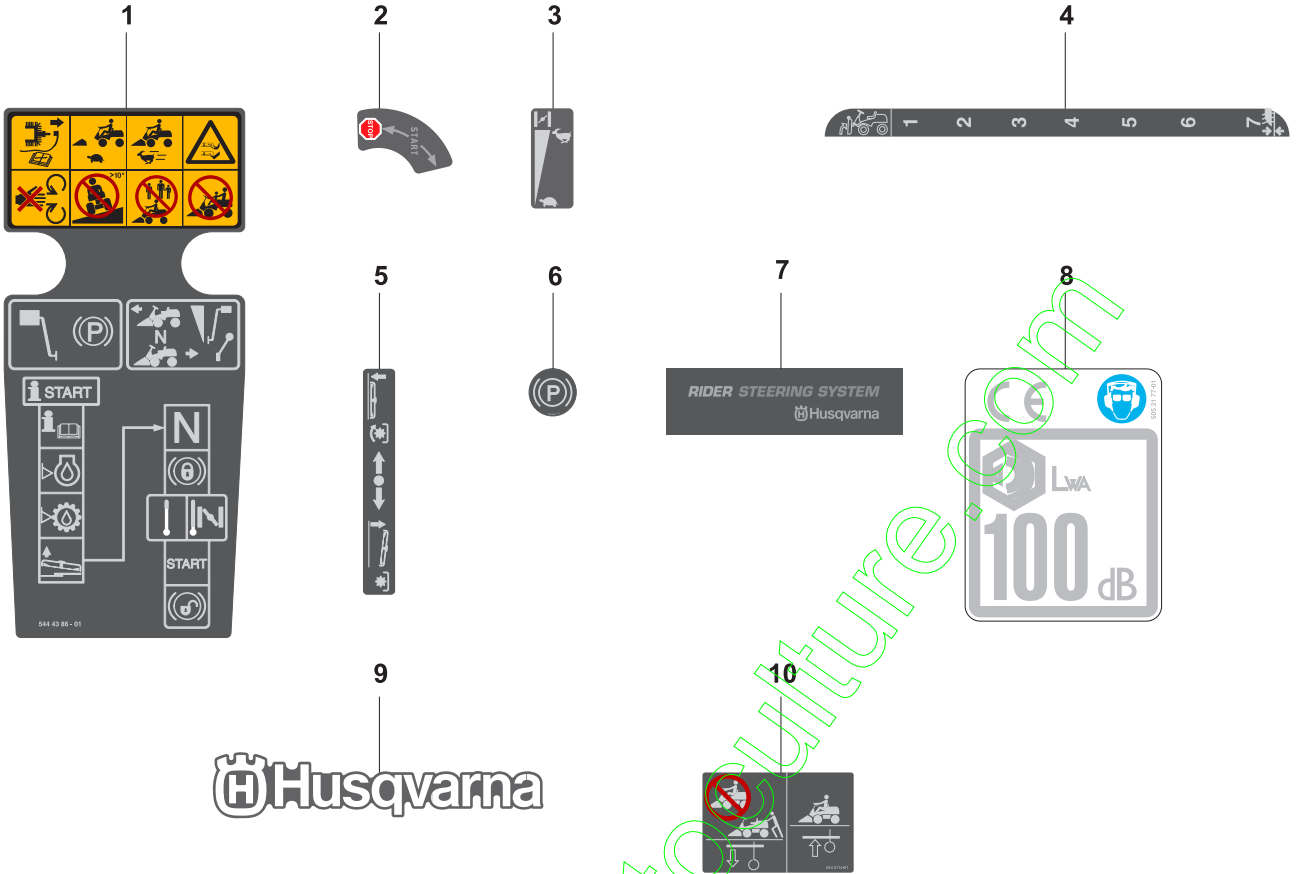

R RIDER R13C, RIDER R16C
DECALS R13C, DECALS R16C

R RIDER R13C
DECALS R13C

Pos.	Compl No.	Part No.	Description	Qty.	Notes
1		544 43 86-01		1	
2		544 43 87-01		1	
3		544 43 88-01		1	
4		544 43 90-01		1	
5		544 43 92-01		1	
6		506 58 45-01		1	
7		544 83 36-01		1	
8		505 21 77-01		1	
9		544 39 11-02		1	
10		544 21 14-01		1	
11		544 43 94-01		1	LEFT
12		544 43 94-02		1	RIGHT

R RIDER R16C
DECALS R16C

Pos.	Compl No.	Part No.	Description	Qty.	Notes
1		544 43 86-01		1	
2		544 43 87-01		1	
3		544 43 88-01		1	
4		544 43 90-01		1	
5		544 43 92-01		1	
6		506 58 45-01		1	
7		544 83 36-01		1	
8		505 21 77-01		1	
9		544 39 11-02		1	
10		544 21 14-01		1	
13		504 81 32-01		1	LEFT
14		504 81 32-02		1	RIGHT

www.emc-motoculture.com