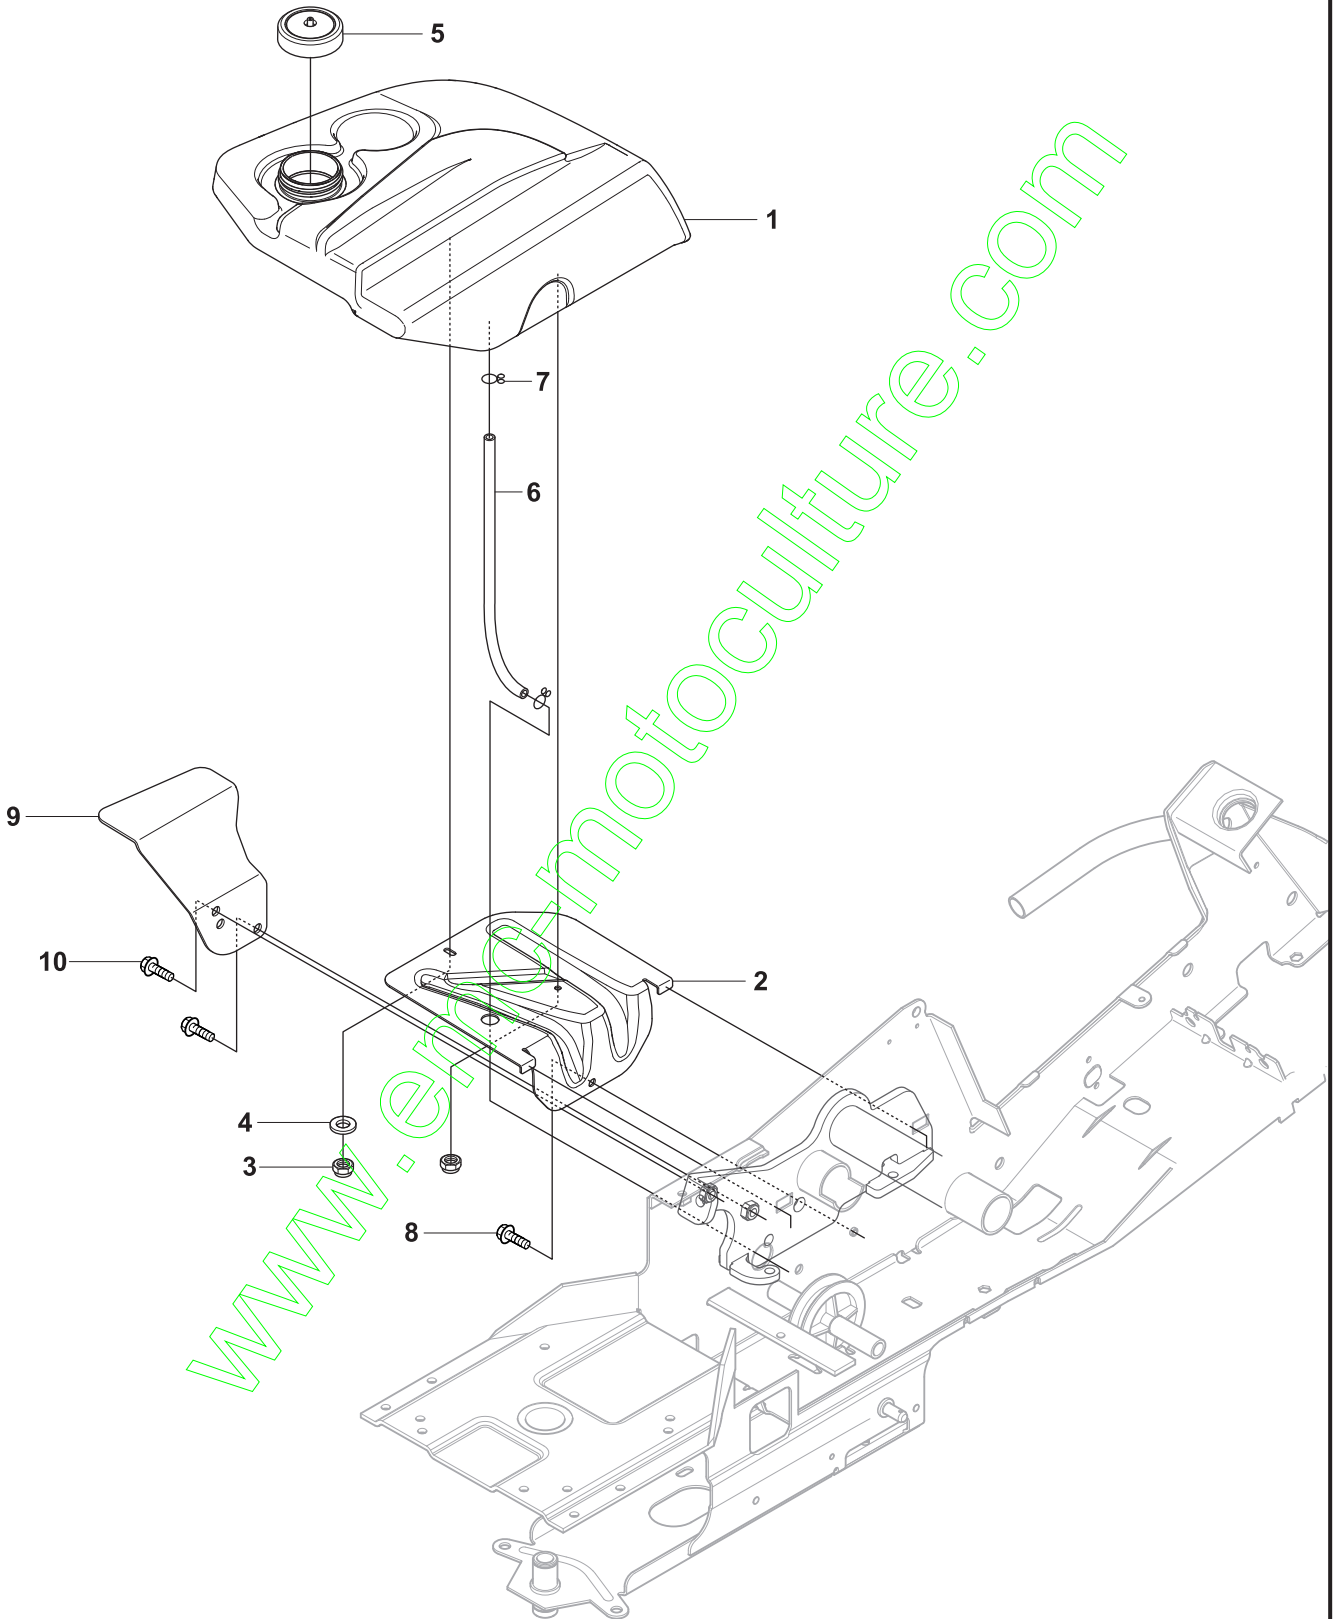

B RIDER R13C, RIDER R16C
FUEL SYSTEM

B RIDER R13C, RIDER R16C
FUEL SYSTEM

Pos.	Compl No.	Part No.	Description	Qty.	Notes
1		535 50 13-01		1	
2		544 32 93-01		1	
3		732 21 16-01		2	
4		734 11 56-01		1	
5		506 67 33-01		1	
6		506 94 67-07		1	
7		535 46 97-01		2	
8		725 23 64-61		1	
9		501 02 03-01		1	
10		725 24 93-71		2	

www.emc-motoculture.com