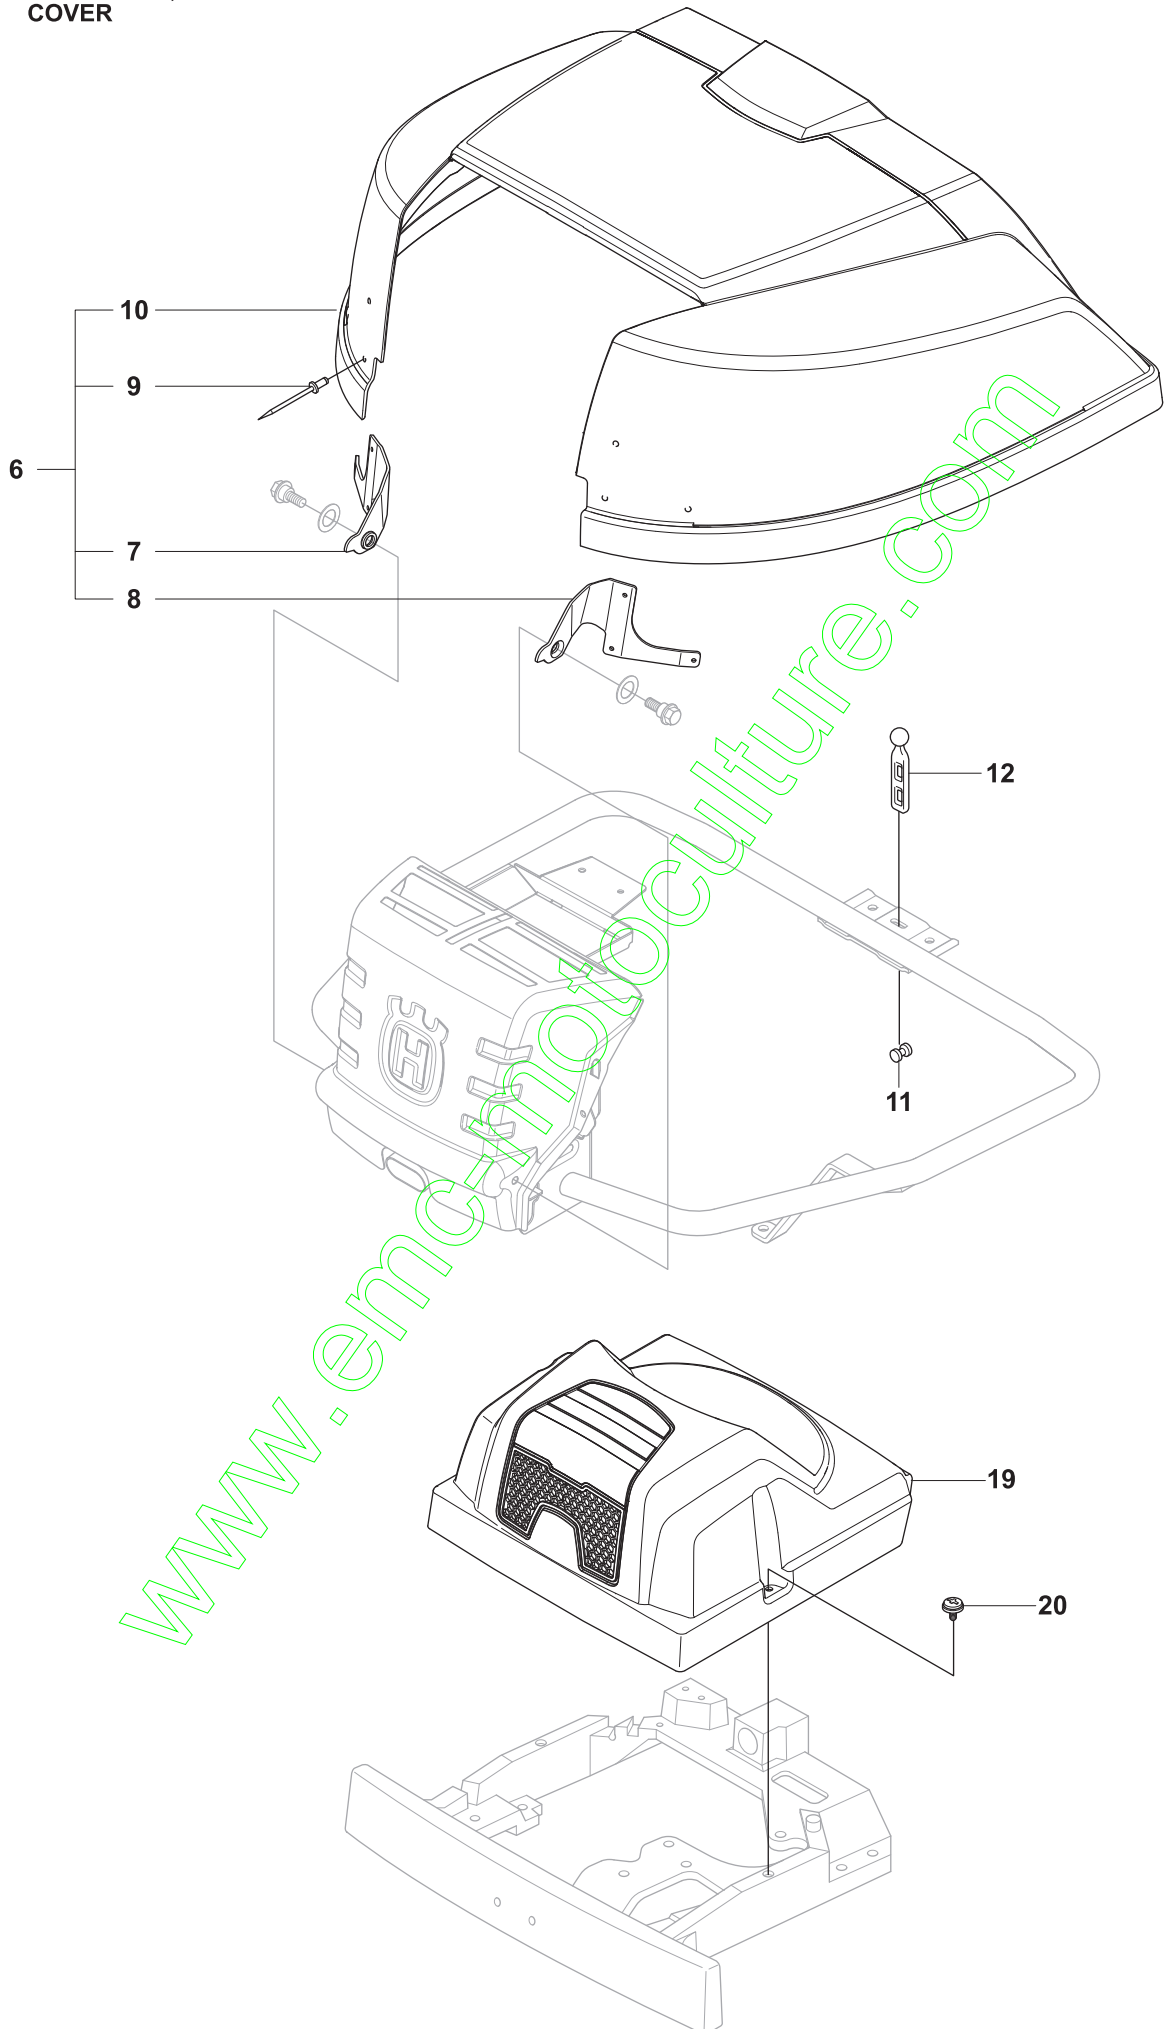

B RIDER R13C, RIDER R16C
FUEL SYSTEM

Pos.	Compl No.	Part No.	Description	Qty.	Notes
1		535 50 13-01		1	
2		544 32 93-01		1	
3		732 21 16-01		2	
4		734 11 56-01		1	
5		506 67 33-01		1	
6		506 94 67-07		1	
7		535 46 97-01		2	
8		725 23 64-61		1	
9		501 02 03-01		1	
10		725 24 93-71		2	

www.emc-motoculture.com

C1 RIDER R13C, RIDER R16C
COVER