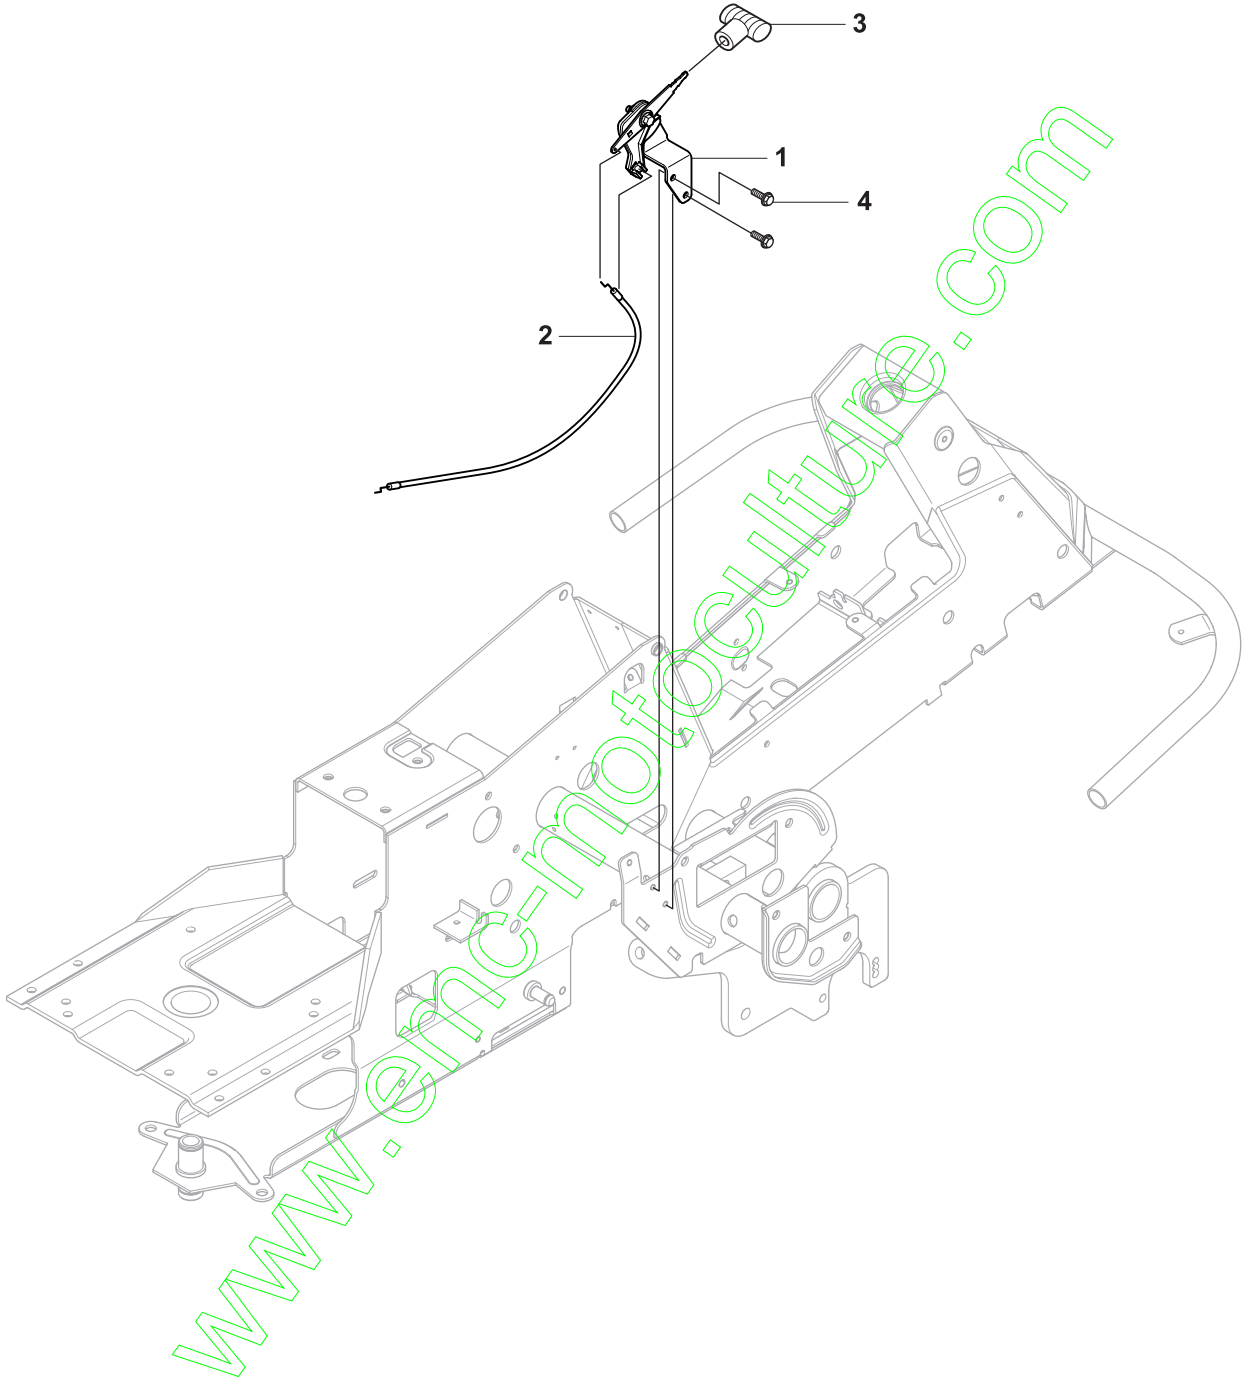

M RIDER R13C, RIDER R16C
CONTROLS

M RIDER R13C, RIDER R16C
CONTROLS

Pos.	Compl No.	Part No.	Description	Qty.	Notes
1		544 30 15-01		1	
2		544 30 17-01		1	
3		506 88 91-01		1	
4		725 23 64-61		2	

www.emc-motoculture.com