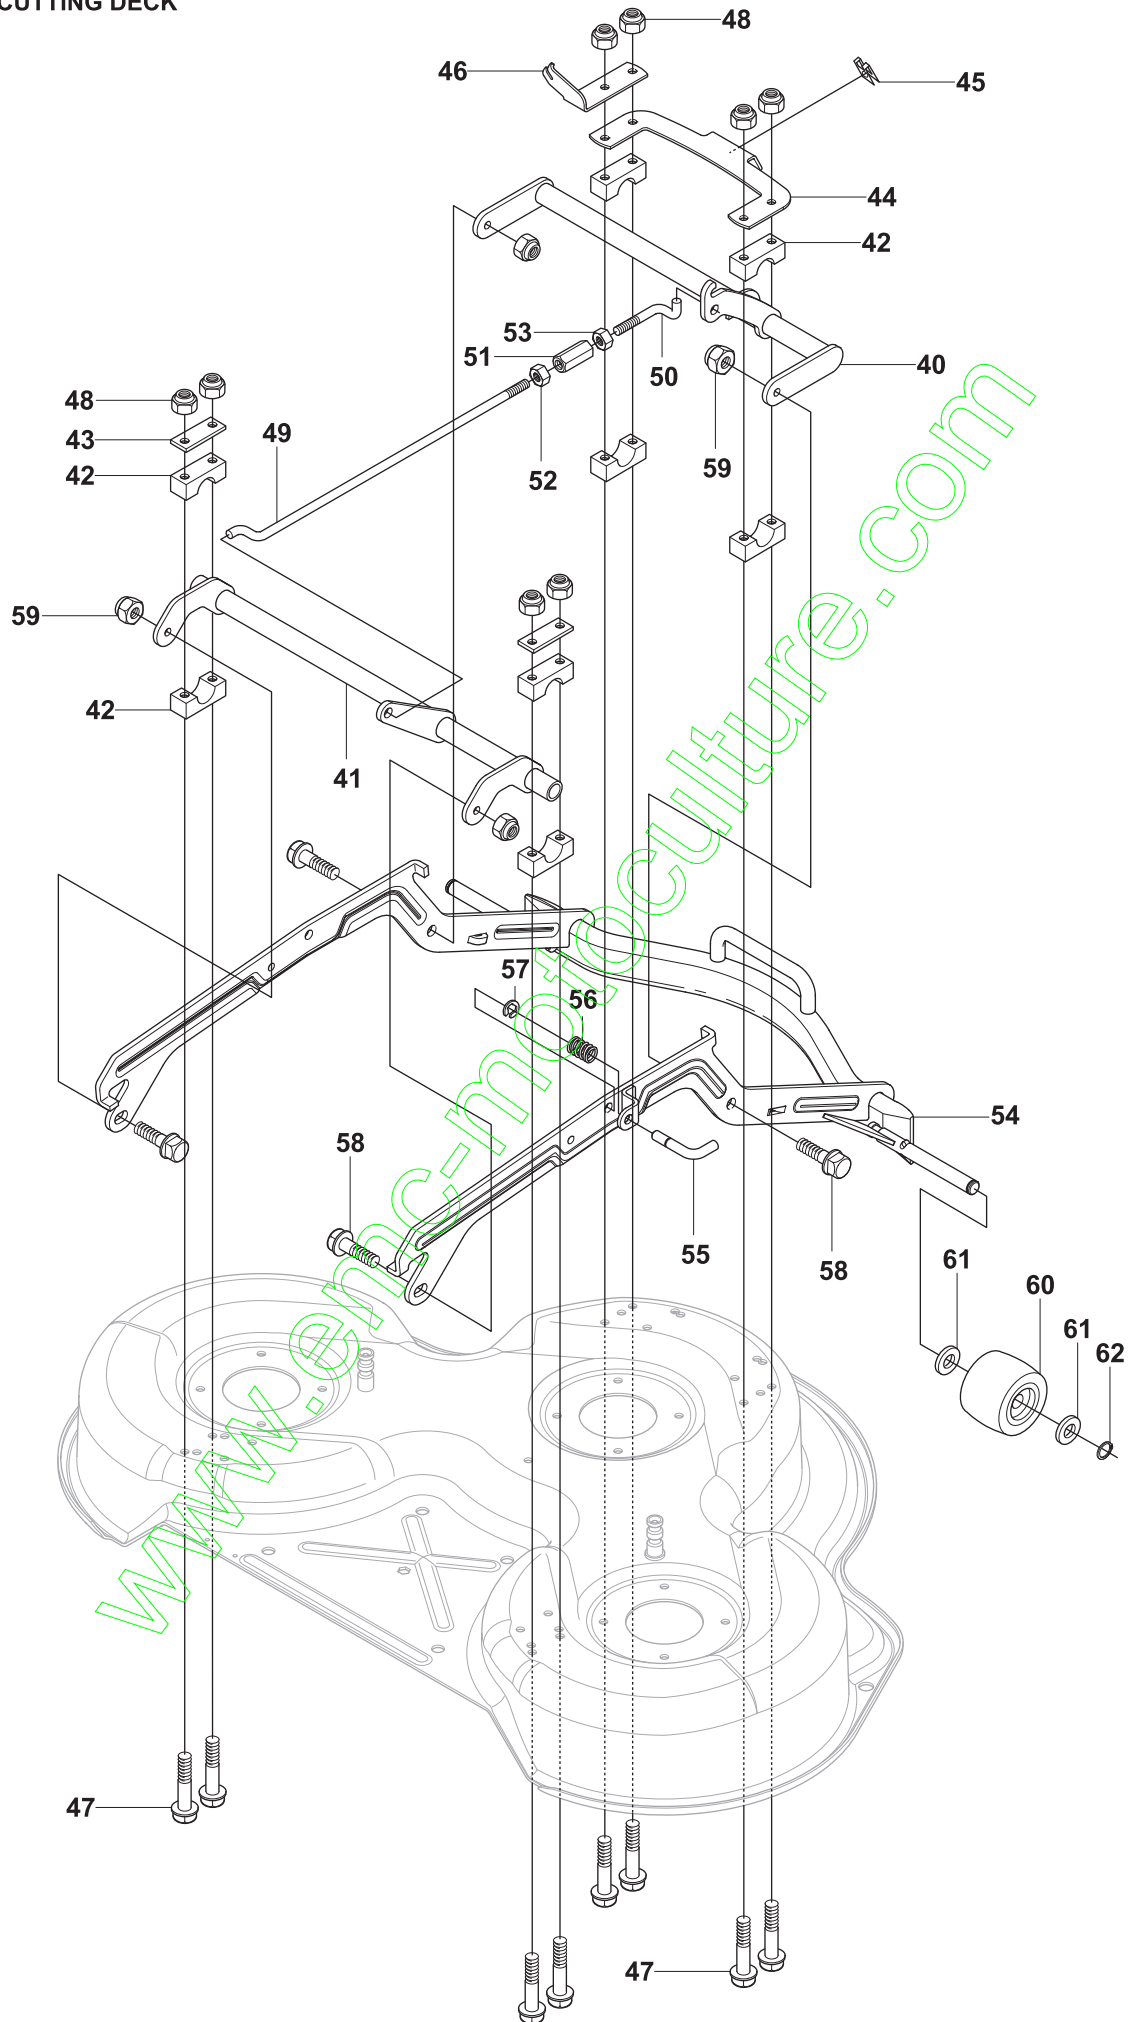

RIDER R13C, RIDER R16C
ATTACHMENTS

Pos.	Compl No.	Part No.	Description	Qty.	Notes
1		544 21 27-01		1	
2		506 89 58-01		2	
3		732 25 22-01		2	
4		506 83 76-01		2	
5		506 83 77-01		2	
6		731 23 20-51		4	
7		734 11 72-01		2	
8		506 96 66-01		1	
9		544 43 79-01		1	
10		544 36 24-01		2	
11		732 21 18-01		2	

www.emc-motoculture.com

T1

RIDER R13C, RIDER R16C CUTTING DECK