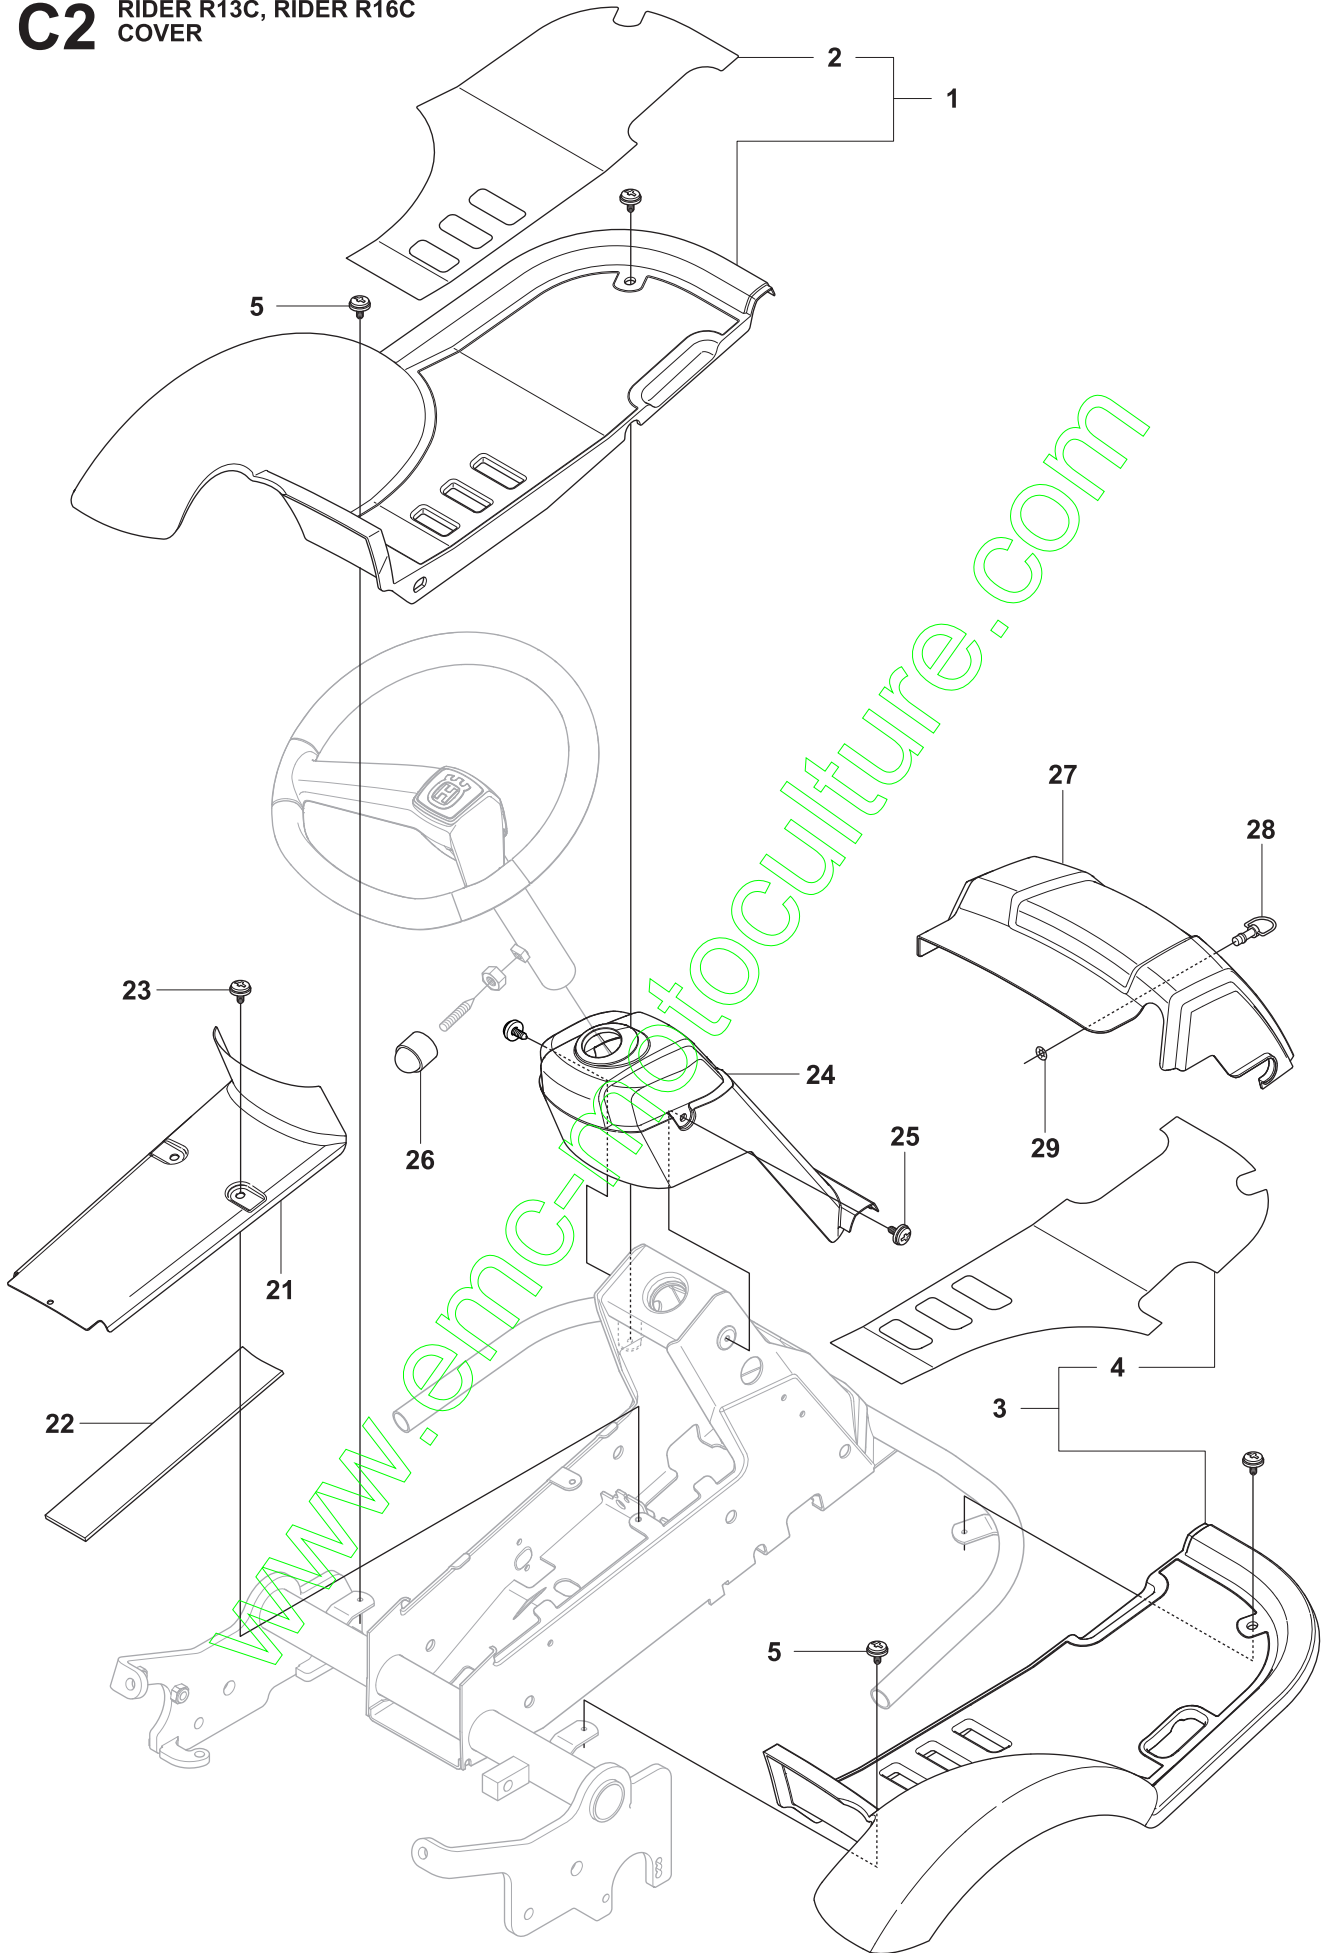

C2 RIDER R13C, RIDER R16C
COVER