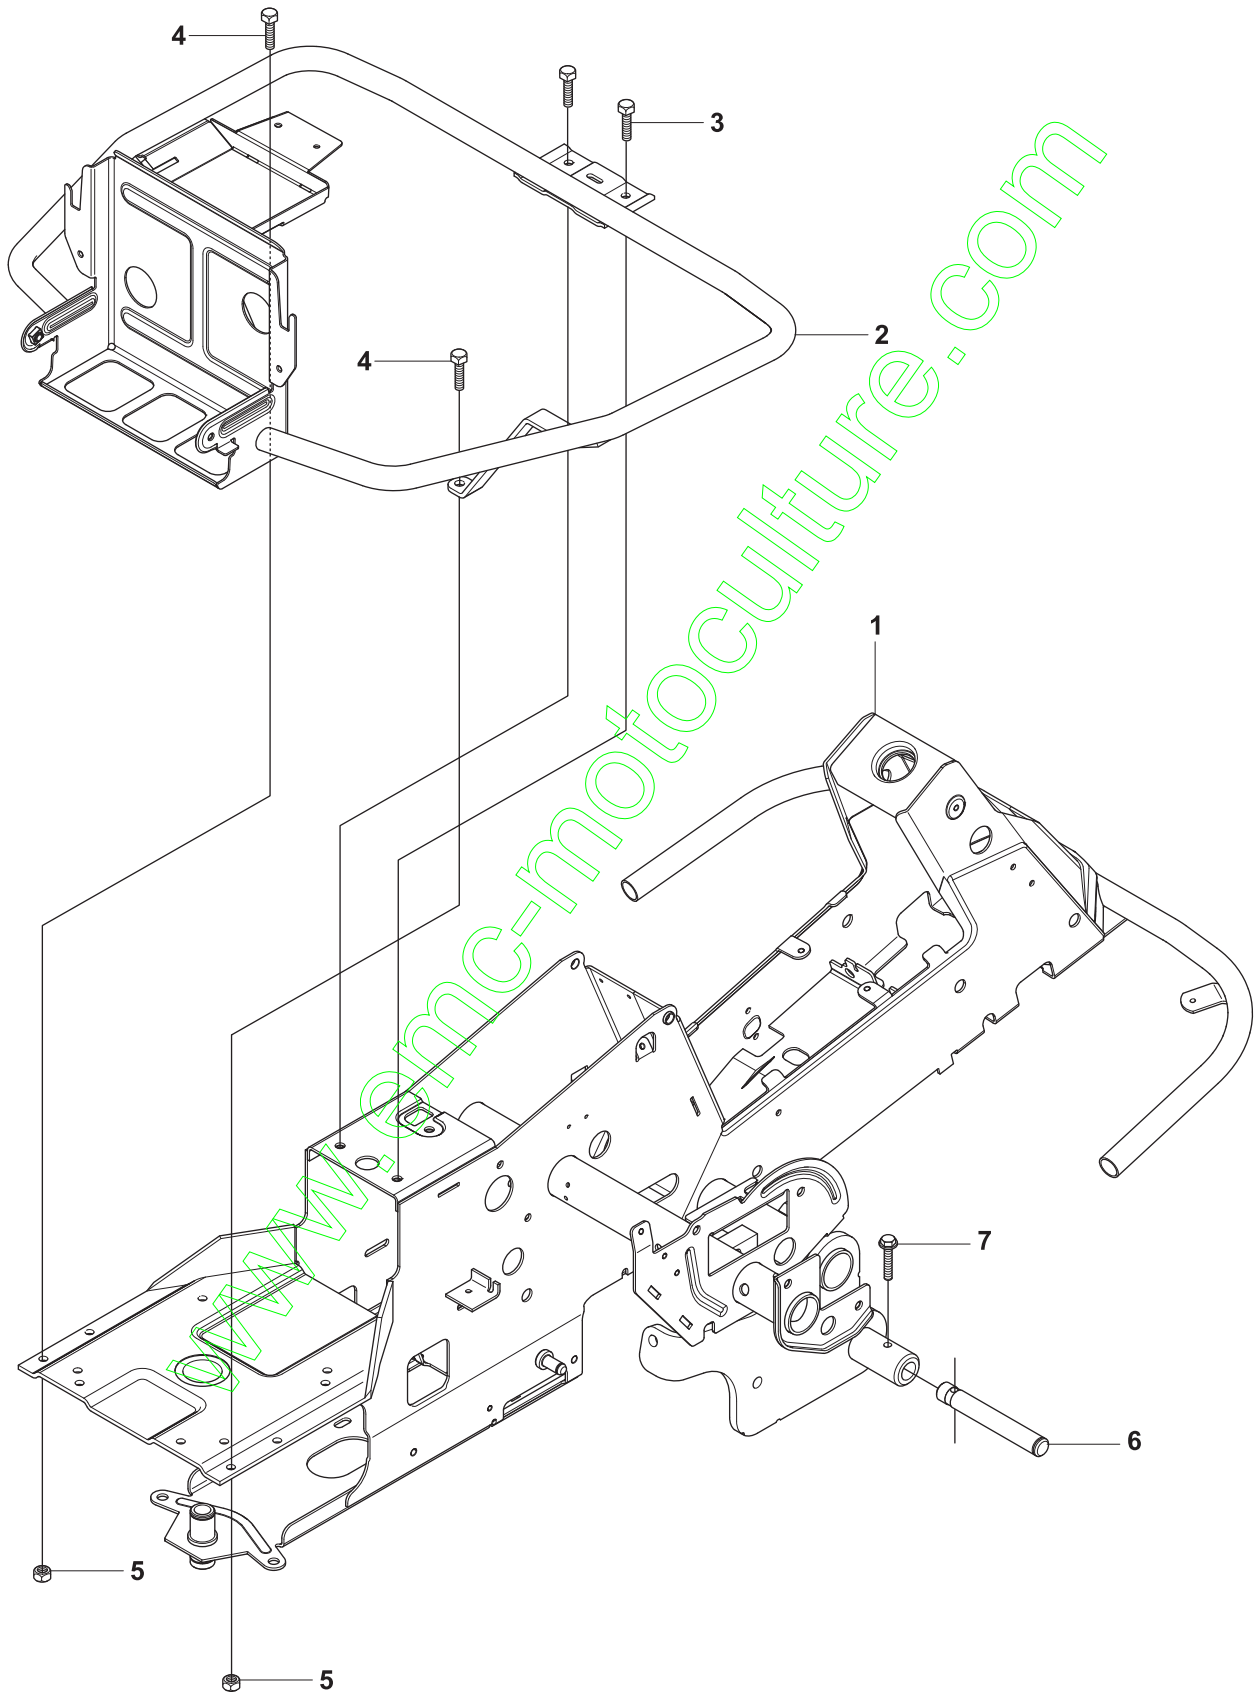

F RIDER R13C, RIDER R16C
CHASSIS

F RIDER R13C, RIDER R16C
CHASSIS

Pos.	Compl No.	Part No.	Description	Qty.	Notes
1		544 84 23-01		1	
2		544 24 45-01		1	
3		506 57 01-03		2	
4		725 24 51-71		2	
5		732 21 18-01		2	
6		535 47 08-01		2	
7		725 24 59-61		2	

www.emc-motoculture.com