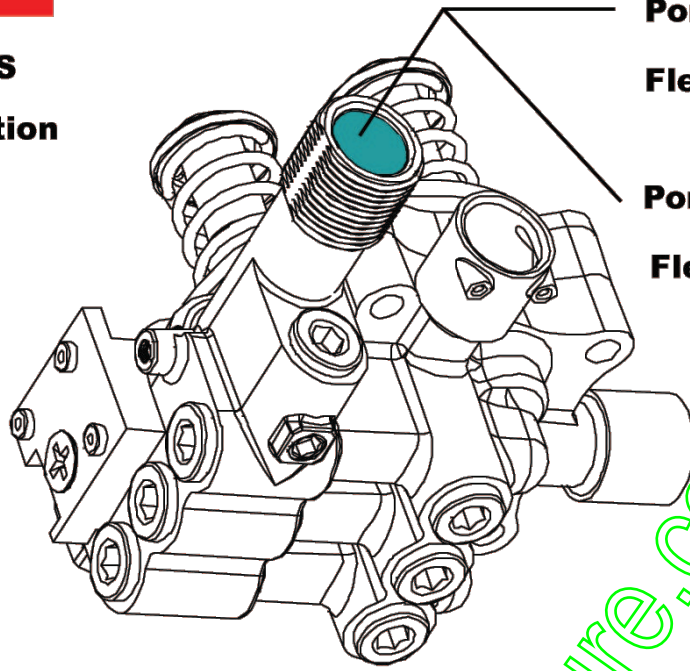

RPW120HS NHP ELECT 120B

5133000210 - RPW120HS - RPW120HS#1

www.emc-motoculture.com

RPW120HS

www.emc-motoculture.com

RPW120HS

RPW120 / 130 HS
Pump identification

Pompe 14 mm 5131028385

Flexible 14 mm 5131018846

Pompe 15 mm 5131018778

Flexible 15 mm 5131016467

www.emc-motoculture.com

Position	Quantité	Désignation	Référence	EAN
1_001	1	POMPE 14mm	5131000000	
1_001a	1	POMPE 15mm	5131000000	
1_002	1	POMPE	5131018779	4058546107512
1_004	1	RACCORD	5131000000	
1_005	1	FILTRE	5131000000	
1_006	1	RACCORD	5131000000	
1_007	10	RONDELLE	5131000000	
1_008	4	VIS	5131000000	
1_009	3	VIS	5131000000	
1_010	16	VIS	5131000000	
1_011	1	SWITCH RETAINER	5131000000	
1_012	1	INTERRUPTEUR	5131018789	4058546107543
1_013	1	COUVERCLE	5131000000	
1_014	3	BAGUE	5131000000	
1_015	1	JOINT	5131000000	
1_016	1	JOINT	5131018793	4058546107550
1_017	1	RESSORT	5131018794	4058546107567
1_018	1	LEVIER	5131000000	
1_019	1	PROT. BRISE-COPEAUX	5131018796	4058546107581
1_020	1	FIL	5131000000	
1_021	1	COUVERCLE	5131000000	
1_022	6	RONDELLE	5131000000	
1_023	1	RONDELLE	5131000000	
1_024	5	VIS	5131000000	
1_025	1	ROULEMENT A BILLES	5131000000	
1_026	1	PLAQUE	5131000000	
1_028	1	MOTEUR	5131000000	
2_029	1	BUSE	5131018805	4058546107598
2_030	1	BUSE	5131018806	4058546107604
2_031	1	BUSE	5131000000	
2_032	1	BROSSE	5131018808	4058546172923
2_033	2	BAGUE	5131000000	
2_034	2	PASSE-FIL EN CAOUT.	5131000000	
2_035	1	BATI	5131000000	
2_036	2	COLLIER	5131000000	
2_037	1	POIGNEE	5131000000	
2_038	1	PLAQUE	5131000000	
2_039	2	RUBBER FOOT	5131000000	
2_040	2	COUVERCLE	5131000000	
2_041	1	PIED EN CAOUTCHOUC	5131000000	
2_042	1	CARTER	5131000000	
2_043	6	VIS	5131000000	
2_044	4	VIS	5131000000	
2_045	4	JOINT	5131000000	
2_046	1	COLLIER	5131000000	
2_047	1	VIS	5131000000	
2_048	1	CARTER	5131000000	
2_049	1	CARTER MOTEUR	5131000000	
2_050	1	COUVERCLE	5131000000	
2_051	1	INTERRUPTEUR	5131018827	4058546107628