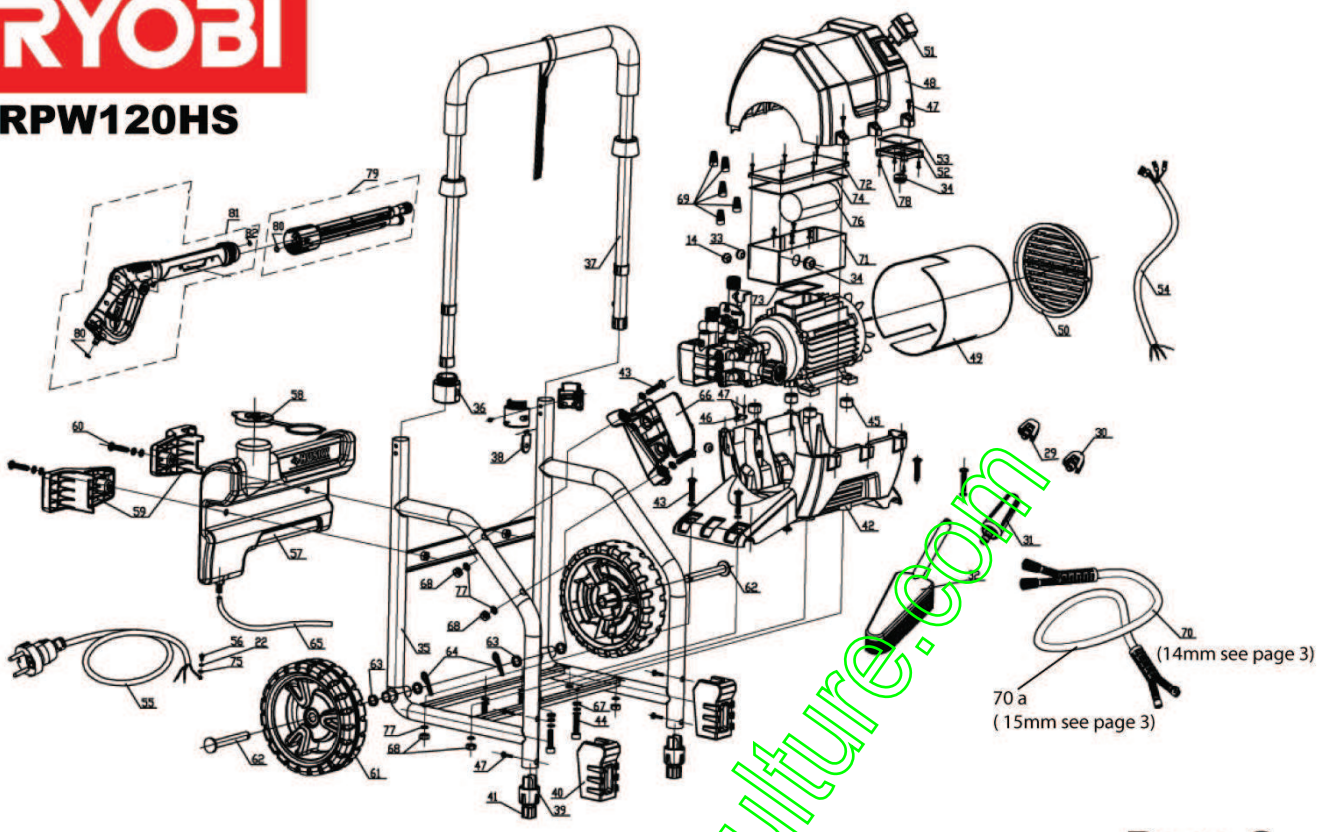

RPW120HS NHP ELECT 120B

5133000210 - RPW120HS - RPW120HS#1

www.emc-motoculture.com

RPW120HS

www.emc-motoculture.com

RPW120HS

RPW120 / 130 HS
Pump identification

Pompe 14 mm 5131028385

Flexible 14 mm 5131018846

Pompe 15 mm 5131018778

Flexible 15 mm 5131016467

www.emc-motoculture.com

Position	Quantité	Désignation	Référence	EAN
1_001	1	POMPE 14mm	5131000000	
1_001a	1	POMPE 15mm	5131000000	
1_002	1	POMPE	5131018779	4058546107512
1_004	1	RACCORD	5131000000	
1_005	1	FILTRE	5131000000	
1_006	1	RACCORD	5131000000	
1_007	10	RONDELLE	5131000000	
1_008	4	VIS	5131000000	
1_009	3	VIS	5131000000	
1_010	16	VIS	5131000000	
1_011	1	SWITCH RETAINER	5131000000	
1_012	1	INTERRUPTEUR	5131018789	4058546107543
1_013	1	COUVERCLE	5131000000	
1_014	3	BAGUE	5131000000	
1_015	1	JOINT	5131000000	
1_016	1	JOINT	5131018793	4058546107550
1_017	1	RESSORT	5131018794	4058546107567
1_018	1	LEVIER	5131000000	
1_019	1	PROT. BRISE-COPEAUX	5131018796	4058546107581
1_020	1	FIL	5131000000	
1_021	1	COUVERCLE	5131000000	
1_022	6	RONDELLE	5131000000	
1_023	1	RONDELLE	5131000000	
1_024	5	VIS	5131000000	
1_025	1	ROULEMENT A BILLES	5131000000	
1_026	1	PLAQUE	5131000000	
1_028	1	MOTEUR	5131000000	
2_029	1	BUSE	5131018805	4058546107598
2_030	1	BUSE	5131018806	4058546107604
2_031	1	BUSE	5131000000	
2_032	1	BROSSE	5131018808	4058546172923
2_033	2	BAGUE	5131000000	
2_034	2	PASSE-FIL EN CAOUT.	5131000000	
2_035	1	BATI	5131000000	
2_036	2	COLLIER	5131000000	
2_037	1	POIGNEE	5131000000	
2_038	1	PLAQUE	5131000000	
2_039	2	RUBBER FOOT	5131000000	
2_040	2	COUVERCLE	5131000000	
2_041	1	PIED EN CAOUTCHOUC	5131000000	
2_042	1	CARTER	5131000000	
2_043	6	VIS	5131000000	
2_044	4	VIS	5131000000	
2_045	4	JOINT	5131000000	
2_046	1	COLLIER	5131000000	
2_047	1	VIS	5131000000	
2_048	1	CARTER	5131000000	
2_049	1	CARTER MOTEUR	5131000000	
2_050	1	COUVERCLE	5131000000	
2_051	1	INTERRUPTEUR	5131018827	4058546107628