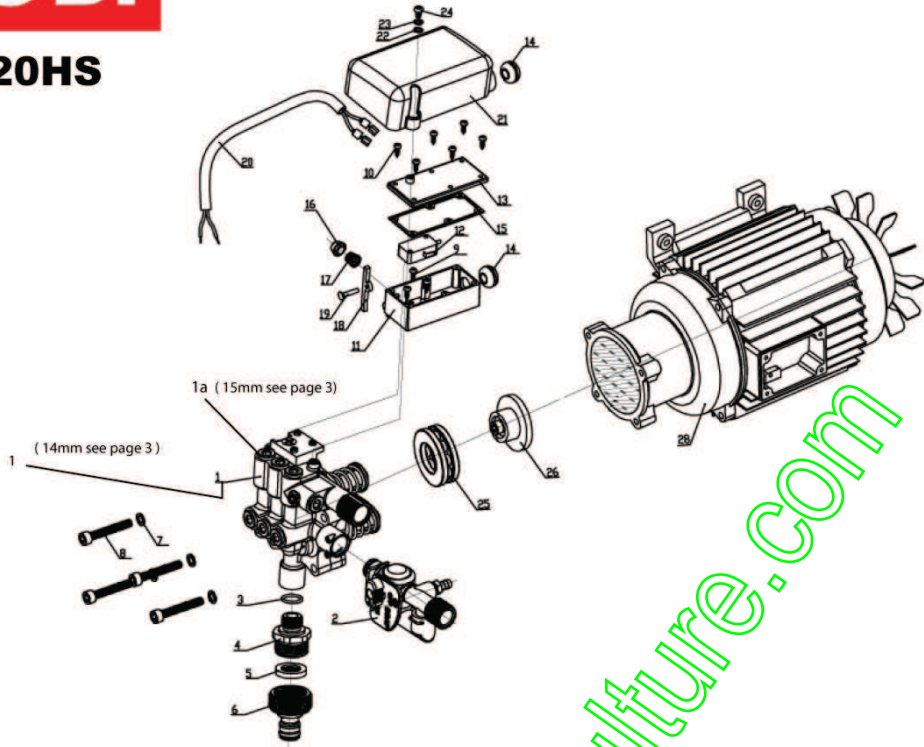

RPW120HS

www.emc-motoculture.com