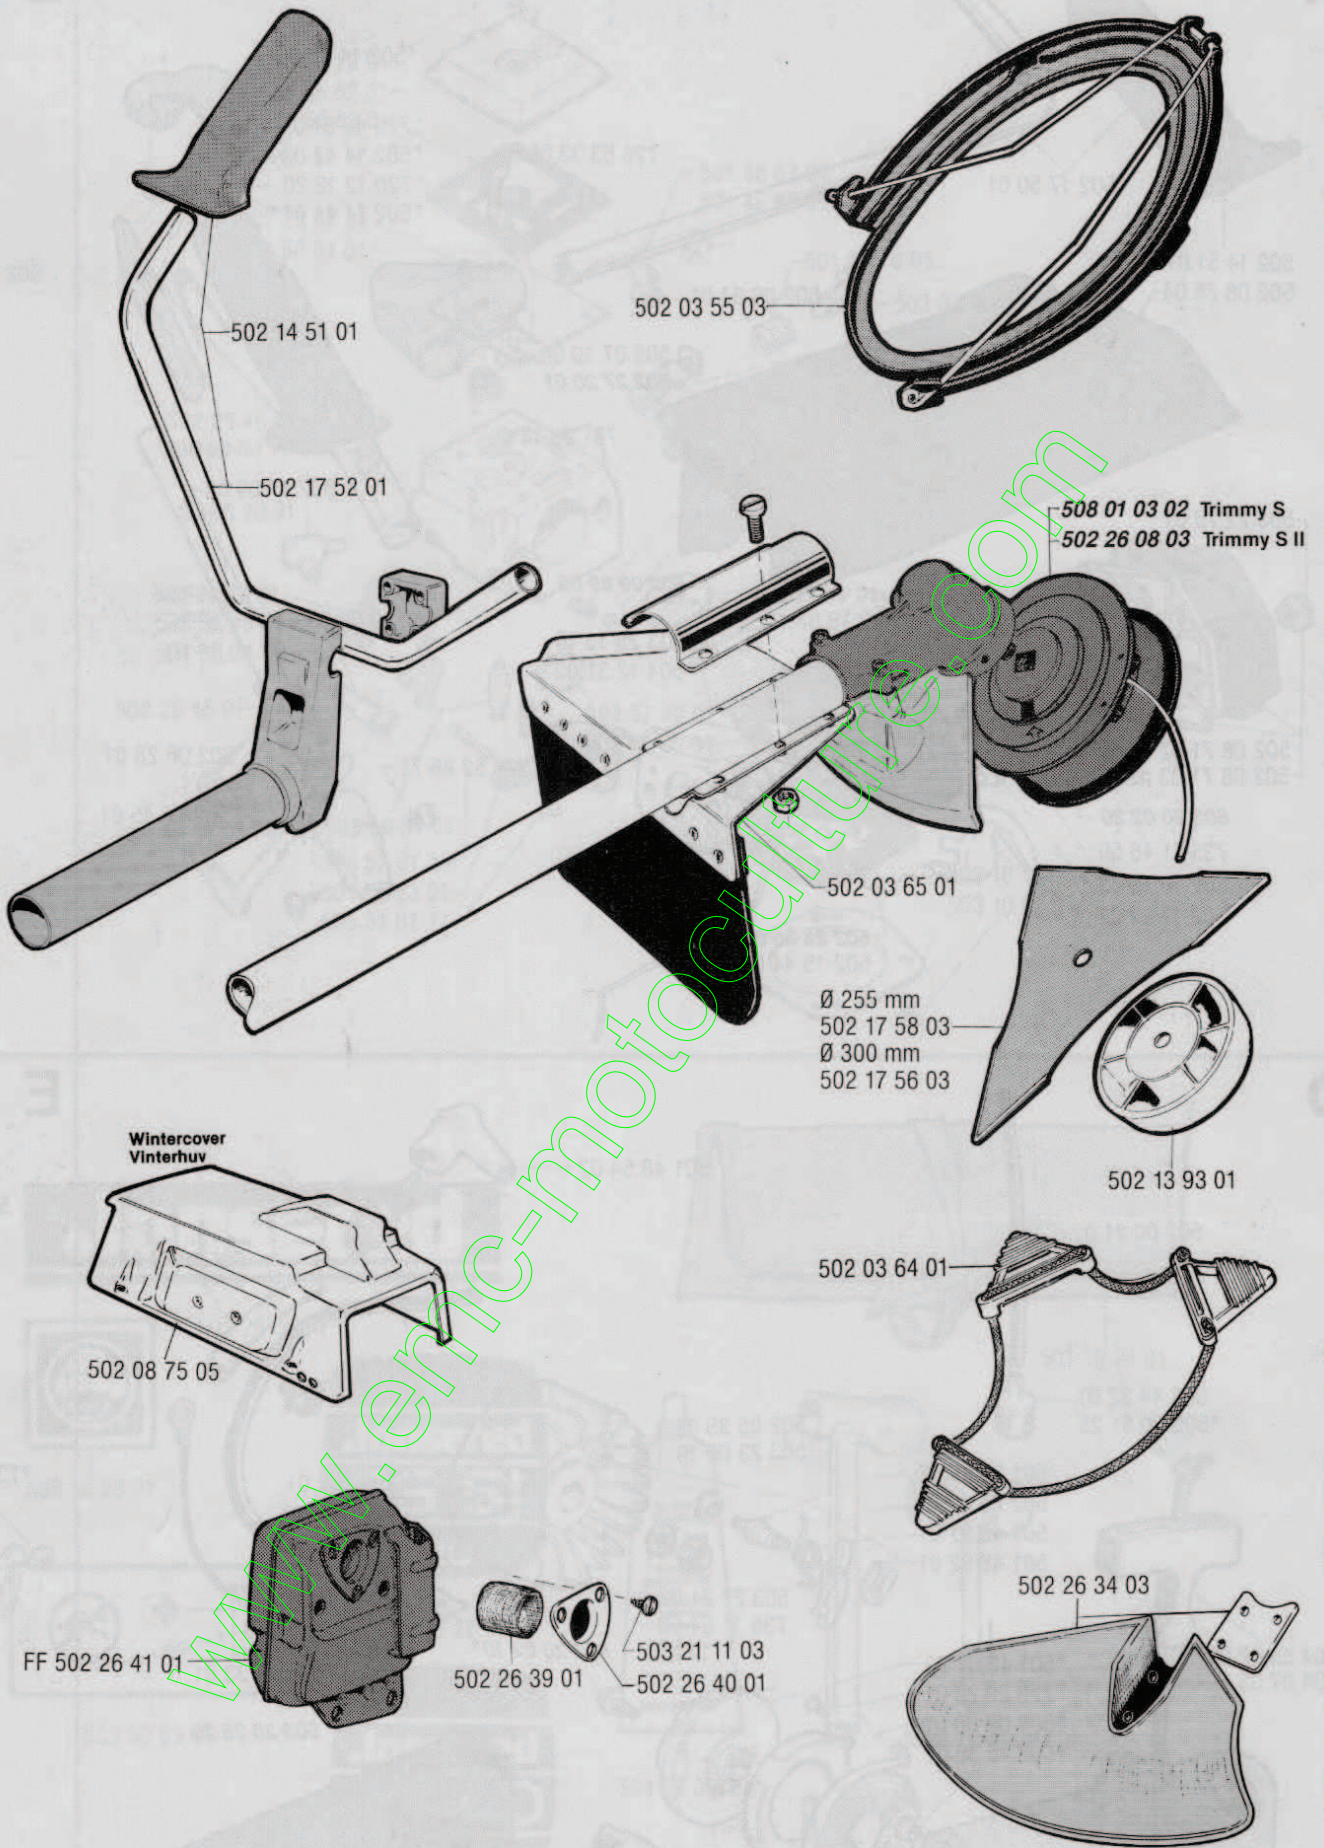

Jonsered

Jonsered Power Products AB
433 81 Partille Sweden

108 07 01 75

Inforit Munkedal/AB Reprona Offset Lysekil