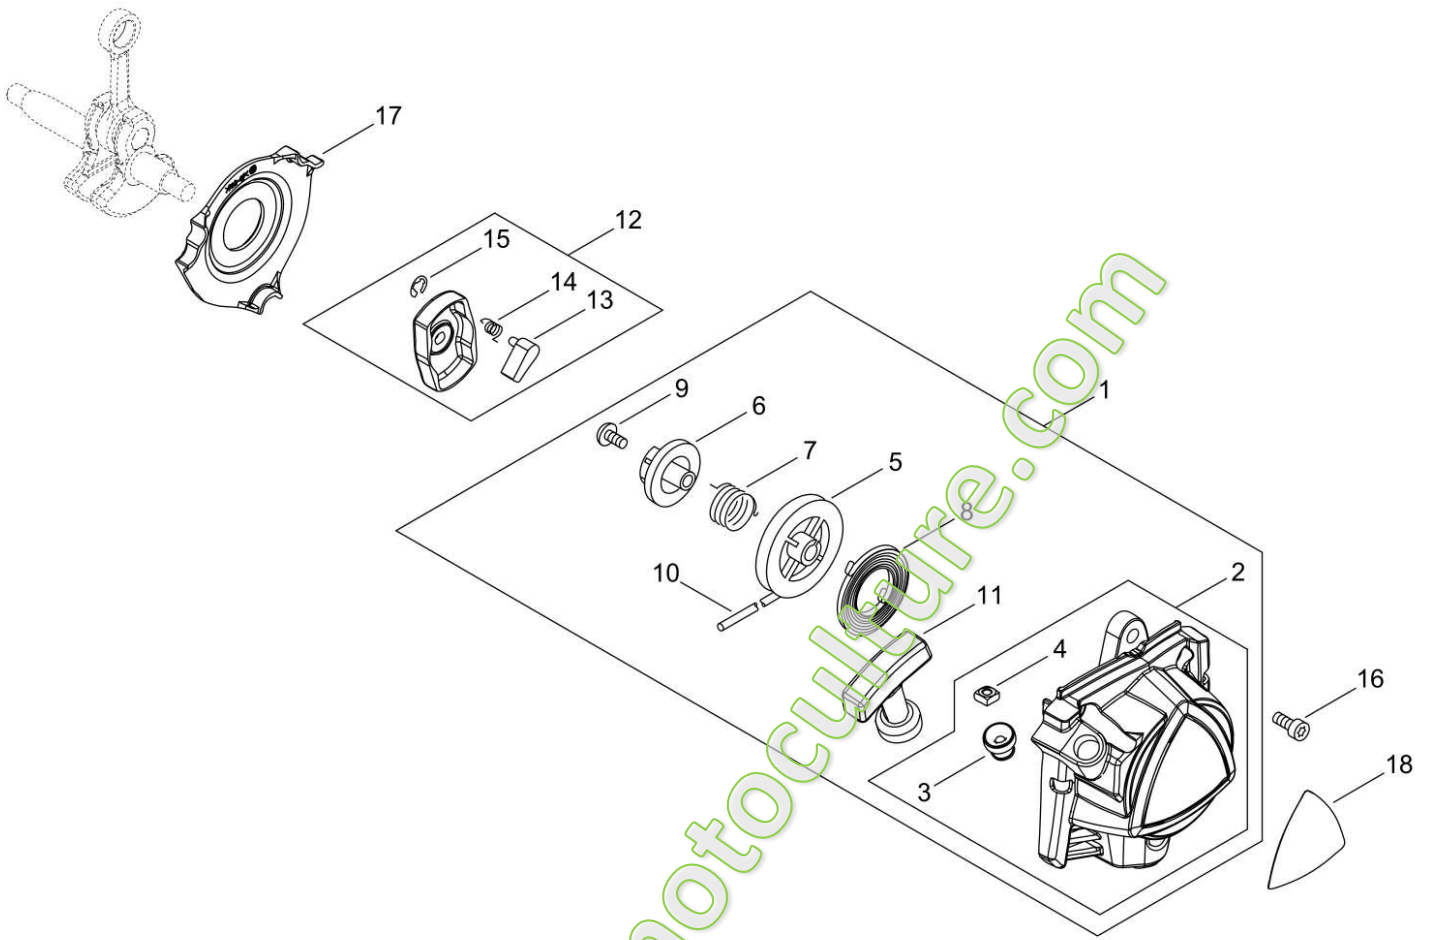

www.emc-motoculture.com

Illustration 09_RECOIL_STARTER_PULLY

Nbre	Qté	Code	Désignation	Fichier joint	Recommended Stock Item
1	1	A051003340	Starter complete, SRM-3020TES		Medium-moving
2	1	P022050890	Starter Housing SRM-3020TES		
3	1	P022045770	GUIDE, ROPE		Slow-moving
4	2	P022022010	NUT		
5	1	P022008470	DRUM		
6	1	P022008460	PLATE, CAM		
7	1	P022008450	SPRING, DAMPER		
8	1	17722040630	SPRING, REWIND		Medium-moving
9	1	17723661830	SCREW		
10	1	P022050900	Starter rope, SRM-3020TES 3.5x750		
11	1	P022050910	GRIP, STARTER		
12	1	A052000190	PULLEY, ASM STARTER		Slow-moving
13	2	P022008480	PAWL, STARTER		
14	2	17723440630	SPRING, RETURN		Slow-moving
15	2	P022002100	E-RING		Slow-moving
16	3	V805000150	BOLT, TORX 5		Slow-moving
17	1	A127000530	Dust cover starter, SRM-3020TES Y2023-747		Slow-moving
18	1	X562001970	LABEL,SHINDAIWA		Slow-moving

www.emc-motoculture.com