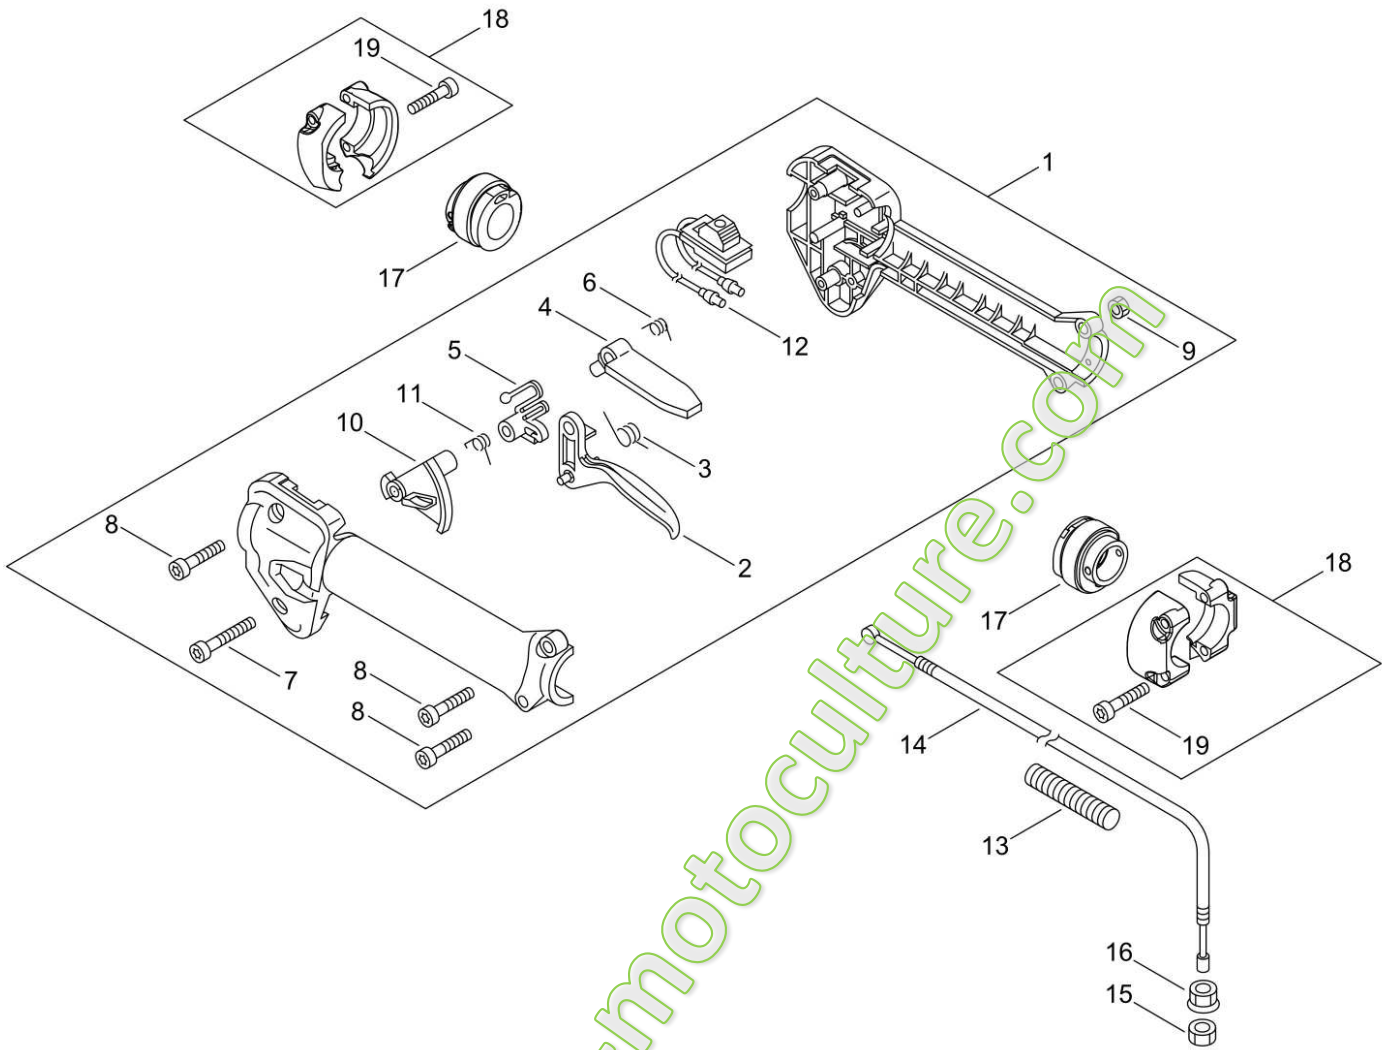

www.emc-motoculture.com

Illustration 12_THROTTLE

Nbre	Qté	Code	Désignation	Fichier joint	Recommended Stock Item
1	1	P100007550	THROTTLE ASY		
2	1	C450000780	Throttle, M262S		Slow-moving
3	1	17804342230	SPRING, THR. RETURN		Medium-moving
4	1	C460000370	LOCKOUT, THROTTLE		Slow-moving
5	1	C461000000	LATCH, THROTTLE		Slow-moving
6	1	17801352630	SPRING, THR. LOCK		Medium-moving
7	1	V805000060	BOLT, TORX 5		Slow-moving
8	3	V805000170	BOLT, TORX 5		Slow-moving
9	4	90050000005	NUT		
10	1	C461000110	Throttle lockout, M262S		Slow-moving
11	1	V452000120	SPRING, TORSION		Medium-moving
12	1	A440003030	SWITCH, ON OFF		Slow-moving
13	1	V475009310	TUBE		Slow-moving
14	1	V430004940	CABLE, BOWDEN		Medium-moving
15	1	90050200006	NUT		
16	1	90051800006	NUT, FLANGE		
17	2	V420000960	CUSHION		Medium-moving
18	2	P021050990	HANDLE FIXTURE ASY		
19	4	V805000170	BOLT, TORX 5		Slow-moving

www.emc-motoculture.com