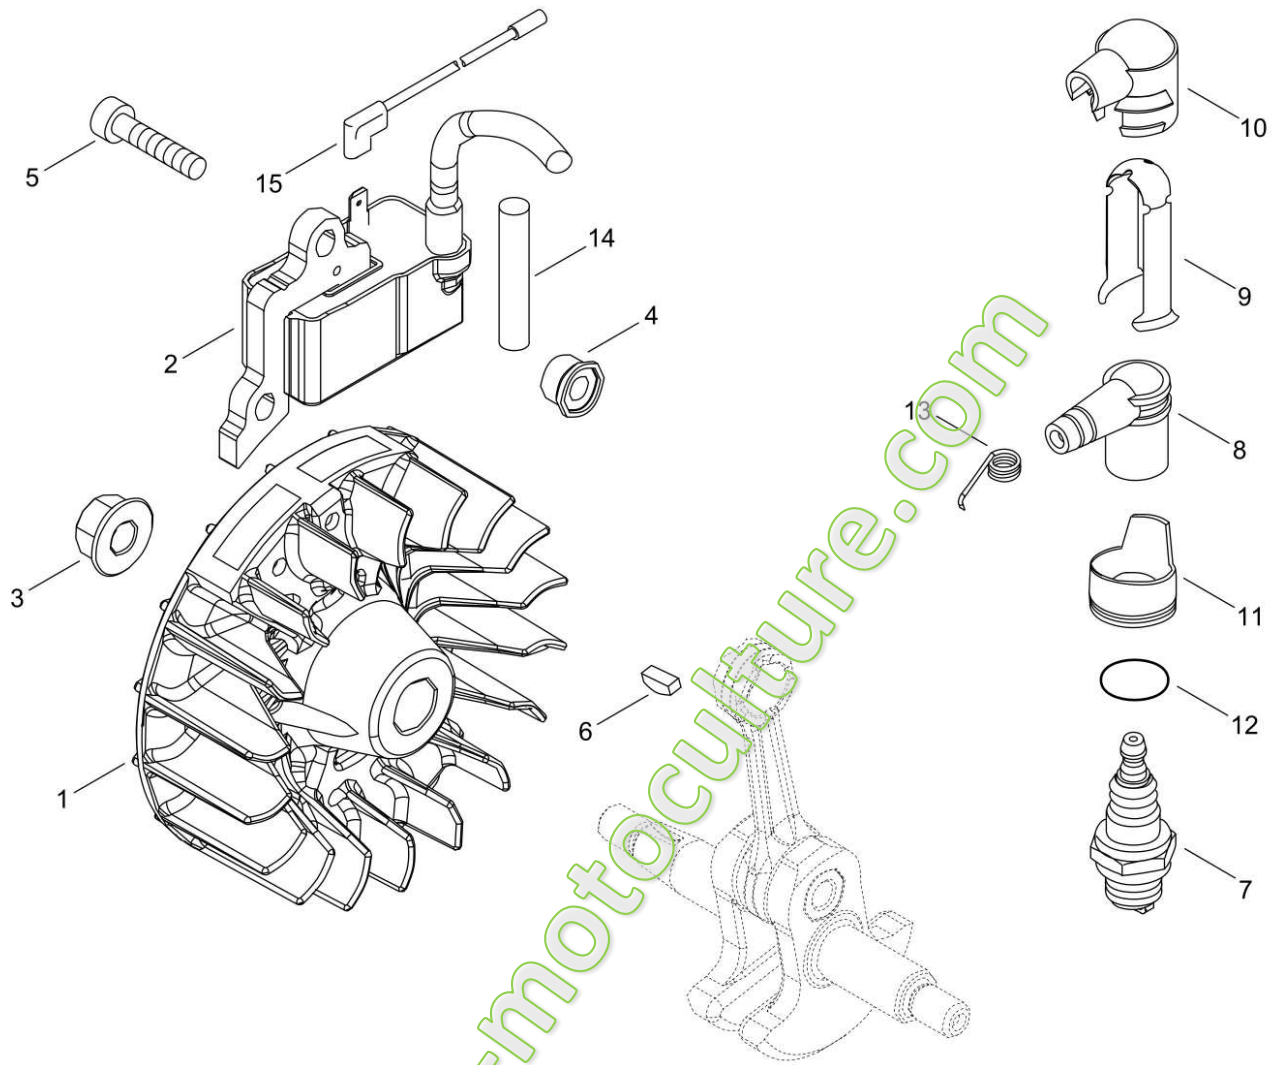

www.emc-motoculture.com

Illustration 03_MAGNETO

Nbre	Qté	Code	Désignation	Fichier joint	Recommended Stock Item
1	1	A409001350	ROTOR, MAGNETO		Slow-moving
2	1	A411001780	Ignition Module, SRM-3020TES	Y2024-763	Slow-moving
3	1	90051500008	NUT, FLANGE 8		
4	2	V323000130	WASHER,CIRCULAR 5		Slow-moving
5	2	V835000030	BOLT, TORX 5		Slow-moving
6	1	10014212330	KEY, WOODRUFF		Slow-moving
7	1	A425000060	SPARKPLUG		Fast-moving
8	1	A427000090	PLUG CAP		Slow-moving
9	1	V151000170	PLATE,CUP		Slow-moving
10	1	A429000110	PLUG CAP COVER		Slow-moving
11	1	J473000120	PIECE,COVER		
12	1	90072000022	O-RING 22		
13	1	15901103432	COIL, SPARK PLUG		Slow-moving
14	1	V475007550	TUBE		Slow-moving
15	1	V485003050	LEAD		Slow-moving

www.emc-motoculture.com