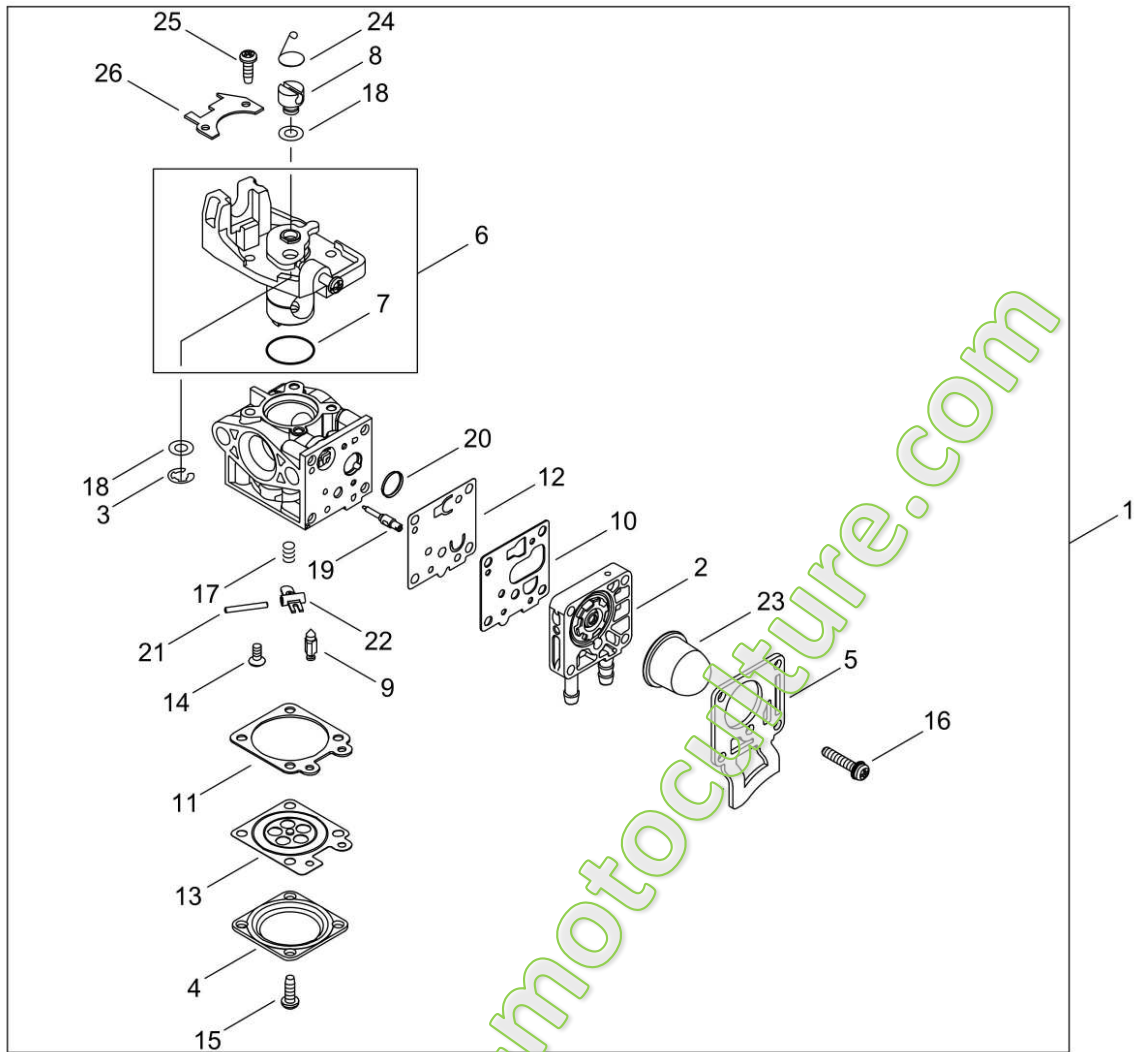

Illustration 06_Carburetor

Nbre	Qté	Code	Désignation	Fichier joint	Recommended Stock Item
1	1	A021004831	CARBURETOR,DIAPHRAGM		Medium-moving
2	1	P003006120	BODY ASSEMBLY, PUMP		
3	1	12317307930	CLIP		Slow-moving
4	1	12314203930	COVER, M. DIAPHRAGM		Slow-moving
5	1	P003006500	COVER, FUEL PUMP		#N/A
6	1	P003006130	VALVE, THROTTLE		
7	1	P003004480	O-RING		
8	1	P003005850	SWIVEL		
9	1	12313719830	VALVE, INLET NEEDLE		Slow-moving
10	1	P003004530	GASKET, FUEL PUMP		
11	1	12314027230	GASKET,M. DIAPHRAGM		Fast-moving
12	1	P003004540	DIAPHRAGM, FUEL PUMP		
13	1	P003001670	DIAPHRAGM, METERING		
14	1	P003005860	SCREW		
15	4	P003004560	SCREW		
16	4	P003004570	SCREW		
17	1	P003005870	SPRING		
18	2	P003001710	WASHER		
19	1	P003005880	NEEDLE		Slow-moving
20	1	12312610631	SCREEN, INLET		Medium-moving
21	1	12313803930	PIN, METERING LEVER		Slow-moving
22	1	P003001630	LEVER, METERING		
23	1	12318109560	PUMP, PRIMER		Fast-moving
24	1	P003005890	CLIP		
25	3	12311440630	SCREW		Slow-moving
26	1	P003005900	PLATE		

www.emc-motoculture.com