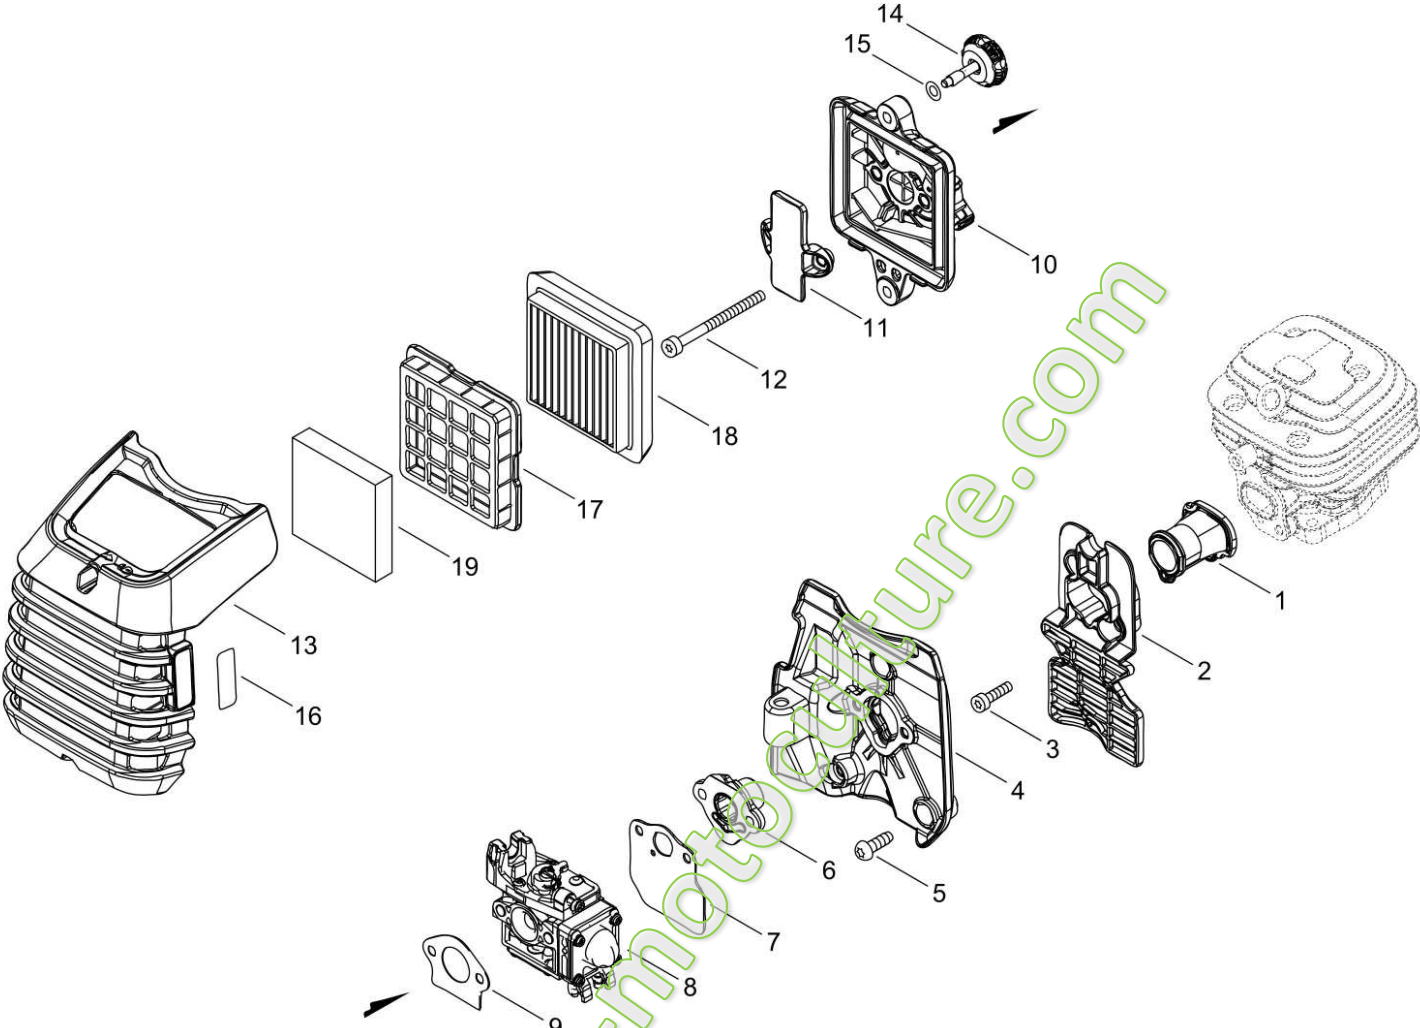

www.emc-motoculture.com

Illustration 05_AIR_CLEANER__CARBURETOR

Nbre	Qté	Code	Désignation	Fichier joint	Recommended Stock Item
1	1	A202000330	BELLOWS, INTAKE		Slow-moving
2	1	A206000060	HOLDER, BELLOWS		Slow-moving
3	2	V805000150	BOLT, TORX 5		Slow-moving
4	1	A209001080	PLATE, INSULATOR		Slow-moving
5	3	V805000000	BOLT, TORX 5		Slow-moving
6	1	A209001090	PLATE, INSULATOR		Slow-moving
7	1	V103002010	Gasket carburetor to intermediate flange, SRM-3020TES		Fast-moving
8	1	A021004831	CARBURETOR,DIAPHRAGM		Medium-moving
9	1	V103001900	GASKET,INTAKE		Fast-moving
10	1	P021051160	CLEANER CASE ASY		
11	1	A244000370	PLATE,PREVENT		Slow-moving
12	2	V805000340	BOLT, TORX 5		Slow-moving
13	1	A232001970	Air filter cover, SRM-3020		Slow-moving
14	2	V299000640	KNOB,FASTENER		Slow-moving
15	2	V340000210	WASHER		Slow-moving
16	1	89033252730	LABEL, CHOKE		Slow-moving
17	1	A227000050	PLATE, ELEMENT		Slow-moving
18	1	A226002030	ELEMENT, AIR FILTER		Fast-moving
19	1	A226002040	ELEMENT, AIR FILTER		Fast-moving

www.emc-motoculture.com