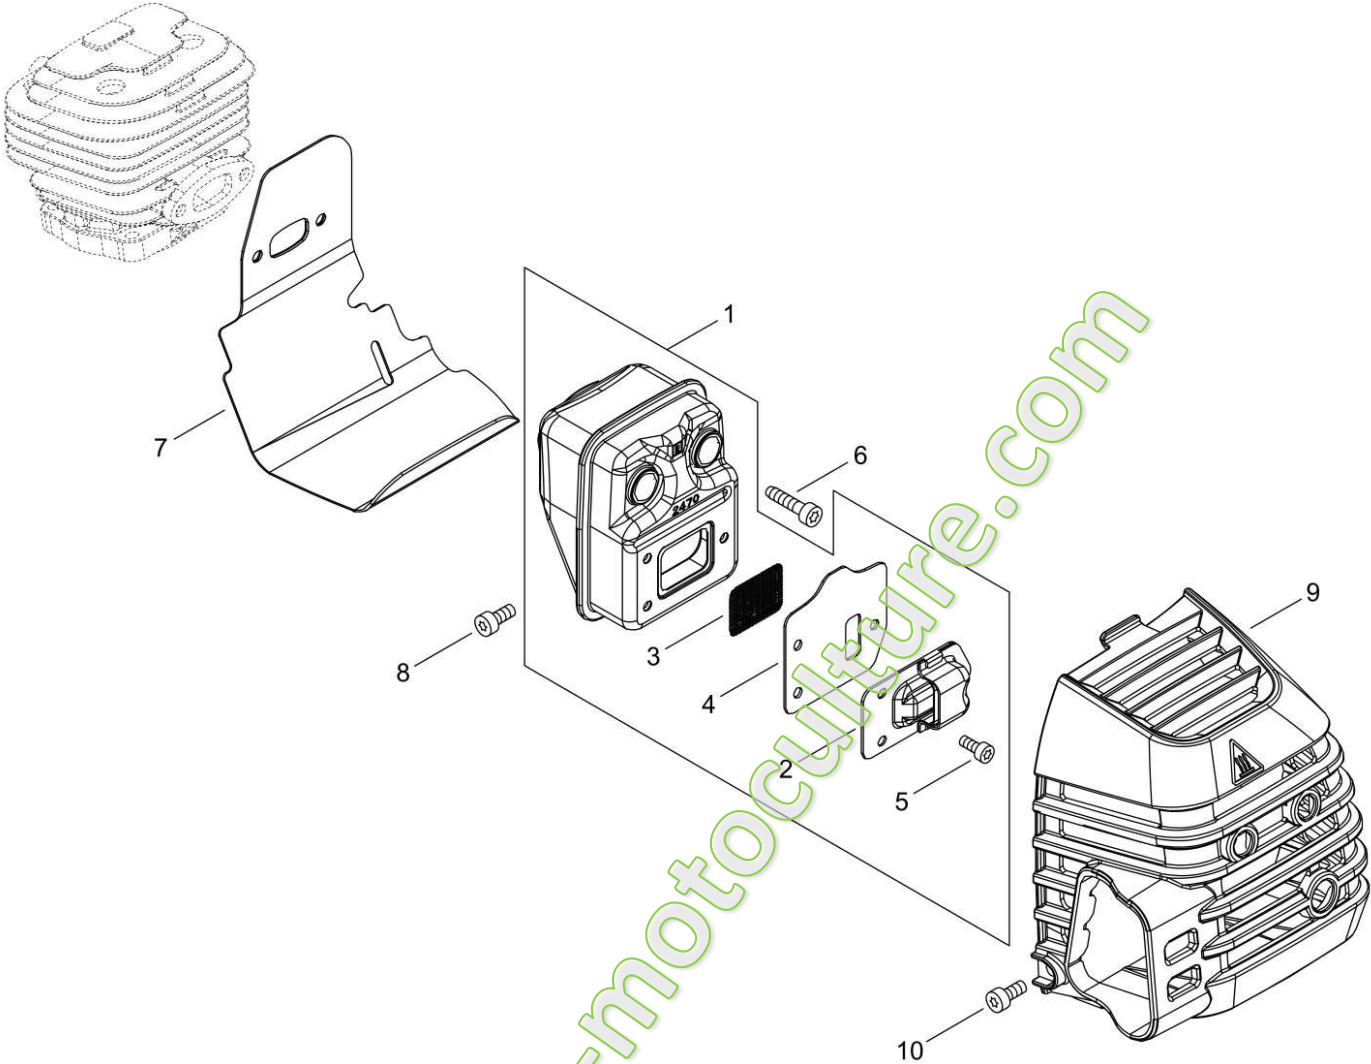

www.emc-motoculture.com

Illustration 08_MUFFLER

Nbre	Qté	Code	Désignation	Fichier joint	Recommended Stock Item
1	1	P100005300	Exhaust complete, SRM-3020TES	Y2024-763	
2	1	A313002080	GUIDE, EXHAUST		Slow-moving
3	1	14586240630	SCREEN, MUFFLER		Medium-moving
4	1	V104002380	Gasket, exhaust SRM-3020TES		Fast-moving
5	3	V804000030	BOLT, TORX 4		Slow-moving
6	2	V805000210	BOLT, TORX 5		Slow-moving
7	1	V104002390	GASKET,EXHAUST		Fast-moving
8	1	V805000300	BOLT, TORX 5		Slow-moving
9	1	A320001290	Exhaust cover, SRM-3020TES		Slow-moving
10	2	V203002550	Screw M5x12		Slow-moving

www.emc-motoculture.com