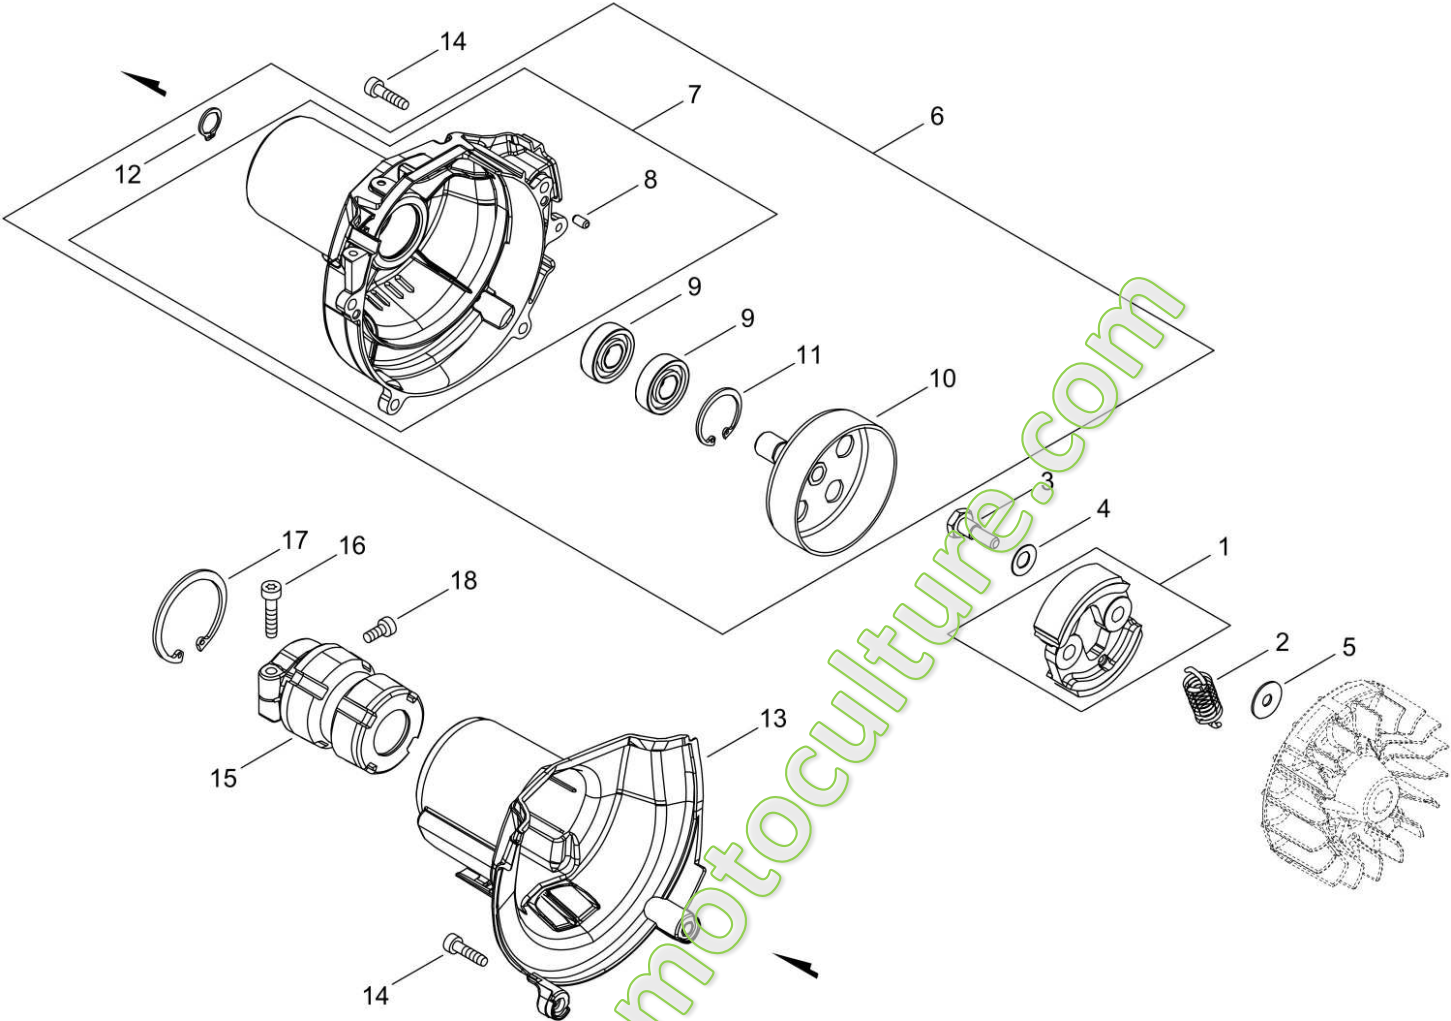

Illustration 04_CLUTCH

Nbre	Qté	Code	Désignation	Fichier joint	Recommended Stock Item
1	1	P100005270	CLUTCH SHOE SET		
2	1	A566000330	SPRING, CLUTCH		Medium-moving
3	2	17504656030	SHAFT, CLUTCH		Medium-moving
4	2	17504956030	WASHER		Slow-moving
5	2	17504805530	WASHER (I)		Slow-moving
6	1	P100005280	housing, clutch cpl. with clutch drum, SRM-3020TES		
7	1	A172003410	Clutch housing SRM-3020TES		Slow-moving
8	2	90033040080	ROLLER		
9	2	90080706001	BEARING, BALL 6001		
10	1	A556001820	Clutch drum SRM-3020TES		Medium-moving
11	1	90070200028	RETAINING RING		
12	1	90070100012	CIRCLIP 12		
13	1	A413000130	Protection C302TS		Slow-moving
14	4	V805000160	BOLT, TORX 5		Slow-moving
15	1	V420000970	CUSHION		Medium-moving
16	1	V805000170	BOLT, TORX 5		Slow-moving
17	1	90070200045	RING, RETAINING(IN)		
18	1	V805000140	BOLT, TORX 5		Slow-moving

www.emc-motoculture.com