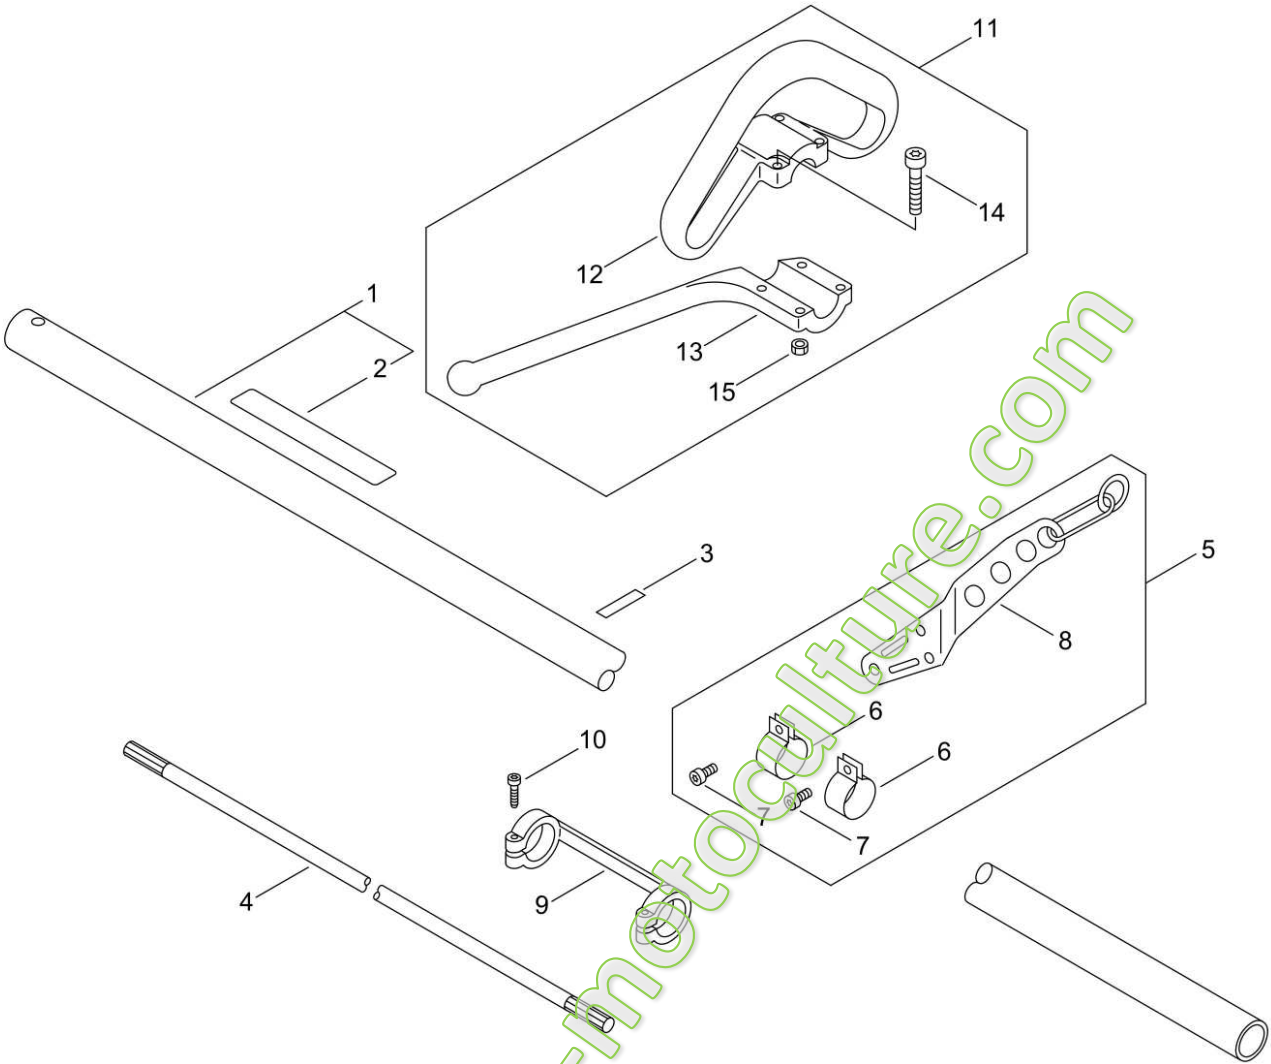

Illustration 11_MAIN_PIPE_HANDLE

Nbre	Qté	Code	Désignation	Fichier joint	Recommended Stock Item
1	1	P100005430	Linkage, SRM-3020TES		
2	1	89061743130	LABEL,CAUTION		Slow-moving
3	1	89015204930	LABEL, CAUTION		Slow-moving
4	1	C504000050	SHAFT,DRIVE		Slow-moving
5	1	P100007470	HOOK ASY		
6	2	V495001010	BAND		Slow-moving
7	2	V805000140	BOLT, TORX 5		Slow-moving
8	1	C624000020	HANGER,HARNESS		Slow-moving
9	1	V363000320	COLLAR,24		Slow-moving
10	2	V804000020	BOLT, TORX 4		Slow-moving
11	1	P021050970	FRONT HANDLE ASY		
12	1	C400000220	HANDLE,FRONT		Slow-moving
13	1	35164351730	BRACET,HANDLE		Slow-moving
14	4	V805000050	BOLT, TORX 5		Slow-moving
15	4	90050000005	NUT		

www.emc-motoculture.com