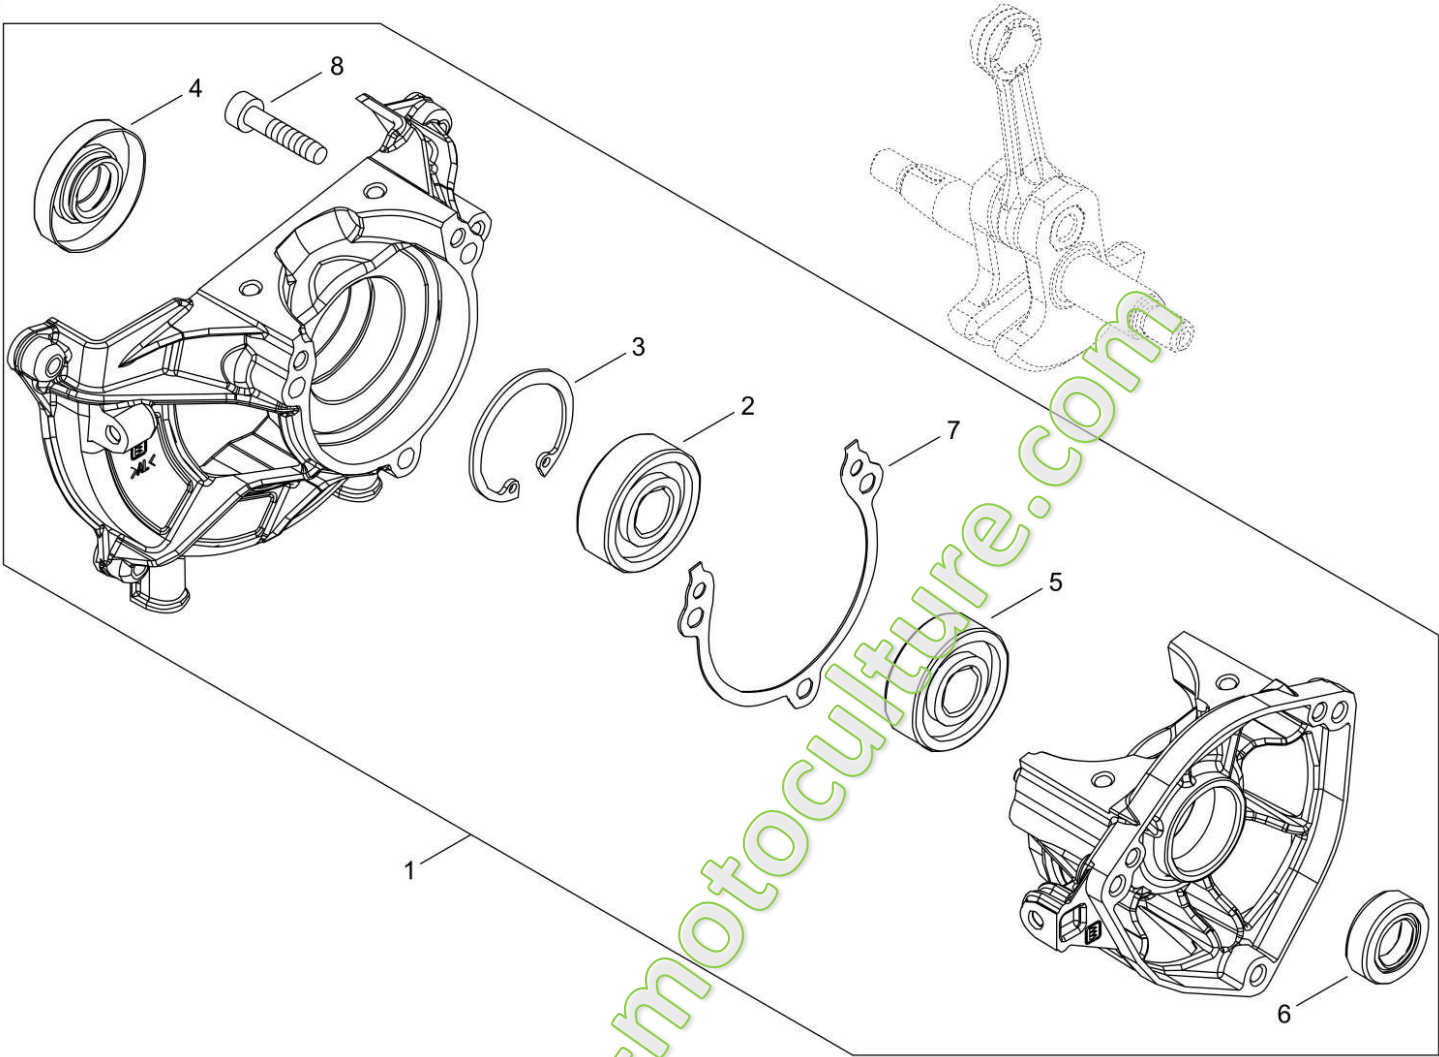

Illustration 02_CRANKCASE

Nbre	Qté	Code	Désignation	Fichier joint	Recommended Stock Item
1	1	P100005260	Crankcase complete, SRM-3020TES		
2	1	9403536201	BEARING, BALL		
3	1	90070200032	CIRCLIP 32		
4	1	10021203930	OILSEAL		Slow-moving
5	1	9403536201	BEARING, BALL		
6	1	10021305530	OILSEAL		Slow-moving
7	1	V102000310	GASKET,CRANKCASE		Medium-moving
8	3	V805000220	BOLT, TORX 5		Slow-moving

www.emc-motoculture.com