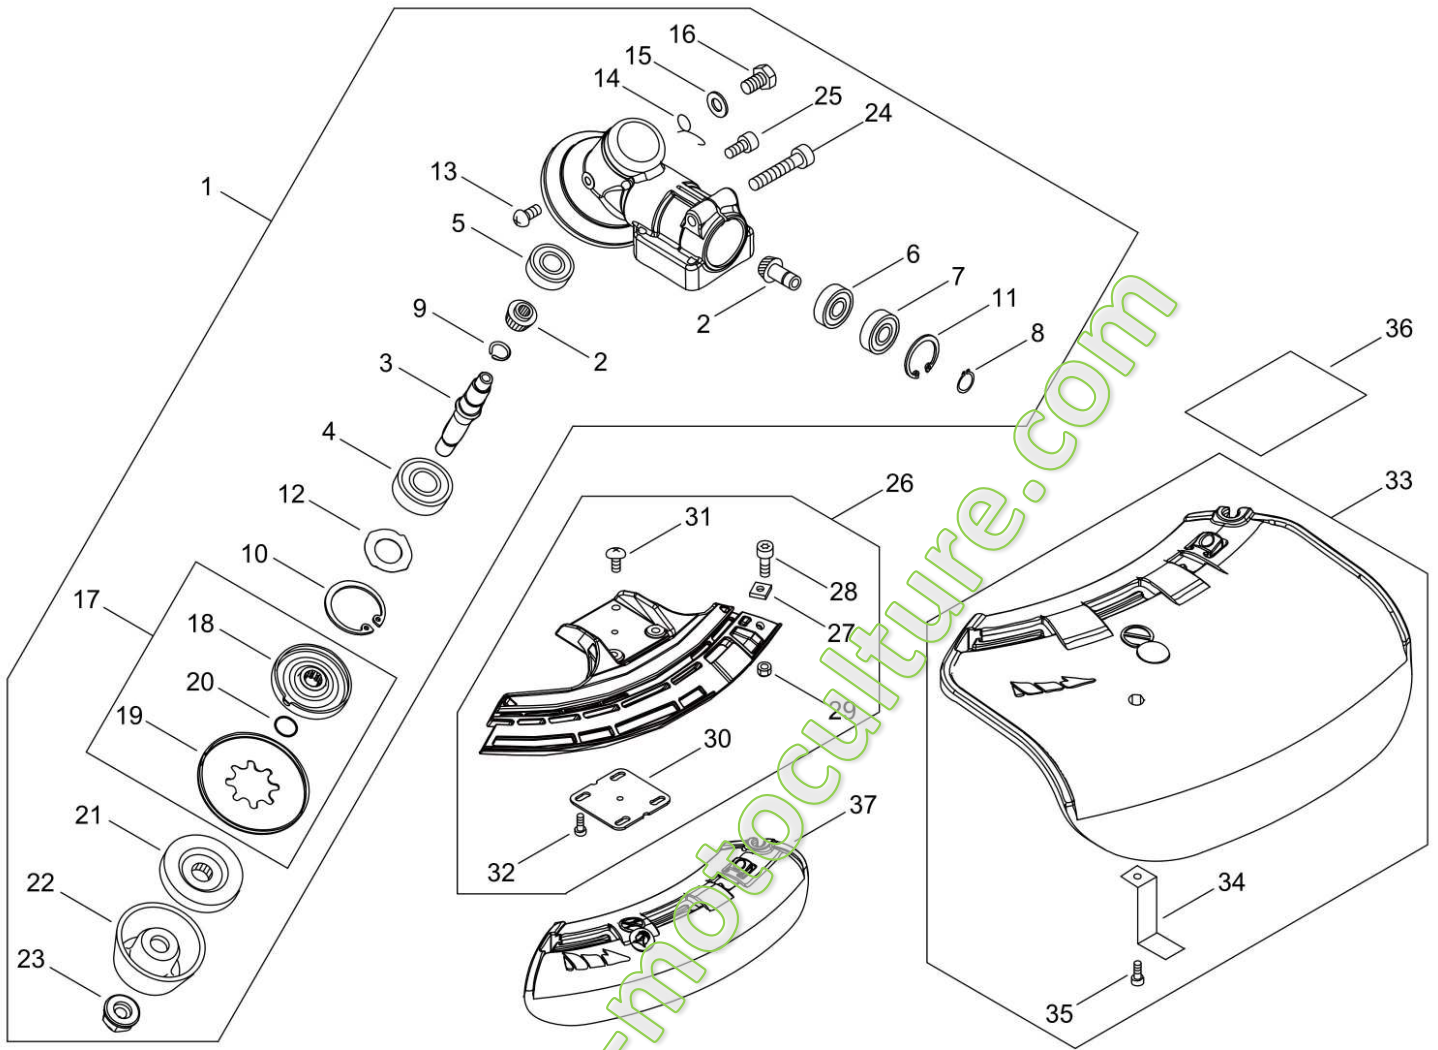

Illustration 10_GEAR_CASE_SHIELD

Illustration 10_GEAR_CASE_SHIELD

Nbre	Qté	Code	Désignation	Fichier joint	Recommended Stock Item
1	1	P100004840	CASE,GEAR ASY		
2	1	V000000260	GEAR SET, BEVEL		Slow-moving
3	1	C534001080	SHAFT, GEAR		Slow-moving
4	1	90081206201	BEARING, BALL		
5	1	90081000629	BEARING, BALL		
6	1	90080000609	BEARING, BALL 609		
7	1	90080300609	BEARING, BALL		
8	1	90070100009	RING, RETAINING(EX)		
9	1	90070600012	RETAINING RING		
10	1	90070200032	CIRCLIP 32		
11	1	90070200025	CIRCLIP 25		
12	1	V340000180	WASHER		Slow-moving
13	1	90022004006	SCREW 4* 6		
14	1	V452001310	SPRING,TORSION		Medium-moving
15	1	90060350008	WASHER		Slow-moving
16	1	61043450031	BOLT 8* 8		Medium-moving
17	1	61031352932	FIXTURE,BLADE		Medium-moving
18	1	61031352132	FIXTURE,BLADE		Slow-moving
19	1	61035256830	PLATE, CUP		
20	1	90072000012	O-RING 12		
21	1	61031452130	PLATE, ADAPTER (L)		Medium-moving
22	1	69922956830	PLATE, COVER		Medium-moving
23	1	61032052130	NUT 10		Medium-moving
24	1	V806000020	BOLT, TORX 6		Slow-moving
25	1	V805000130	BOLT, TORX 5		Slow-moving
26	1	P100010590	SHIELD ASY		Medium-moving
27	1	90056500005	NUT, SQUARE		
28	1	V805000170	BOLT, TORX 5		Slow-moving
29	1	90056200005	LOCKNUT 5		
30	1	C552000200	PLATE, SHIELD		Slow-moving
31	1	9131604010	SCREW		Slow-moving
32	4	V805000260	BOLT, TORX 5		Slow-moving
33	1	P021048940	Protection for line head with cutter, B410TS		
34	1	C554000001	KNIFE,CORD		Medium-moving
35	1	V805000150	BOLT, TORX 5		Slow-moving
36	1	X530000570	LABEL,EYE CATCHER		Slow-moving
37	1	C550000541	SHIELD, BLADE		Medium-moving