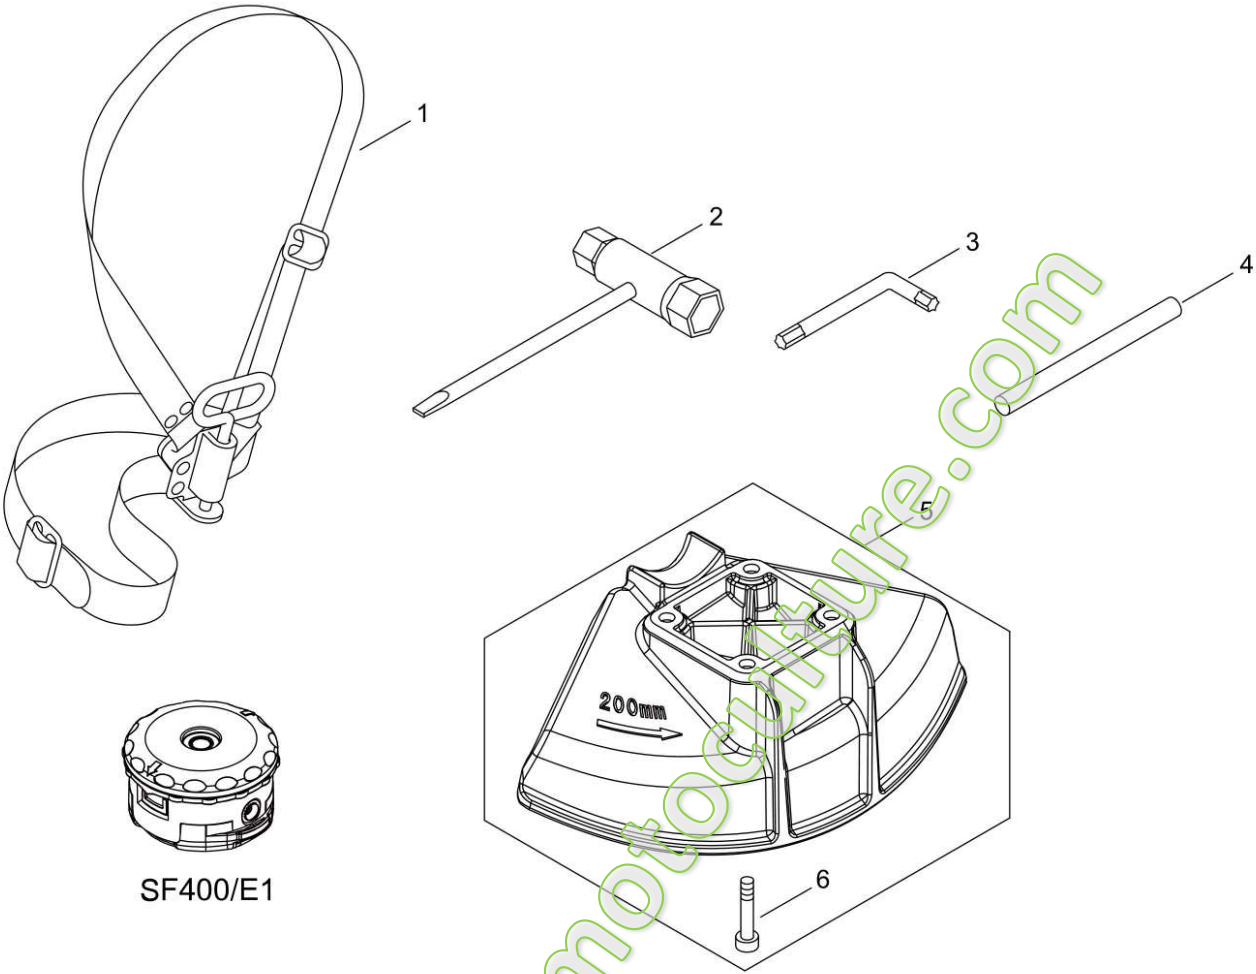

www.emc-motoculture.com

Illustration 13_ACCESSORIES

Nbre	Qté	Code	Désignation	Fichier joint	Recommended Stock Item
1	1	30100146732	HARNESS, SHOULDER		Medium-moving
2	1	89541566630	TOOL,BOX SPANNER		Slow-moving
3	1	X605000170	TOOL,L WRENCH		Slow-moving
4	1	X606000080	TOOL,BAR		Slow-moving
5	1	P100008860	SAW BLADE SHIELD		
6	4	V805000410	BOLT, TORX 5		Slow-moving

www.emc-motoculture.com