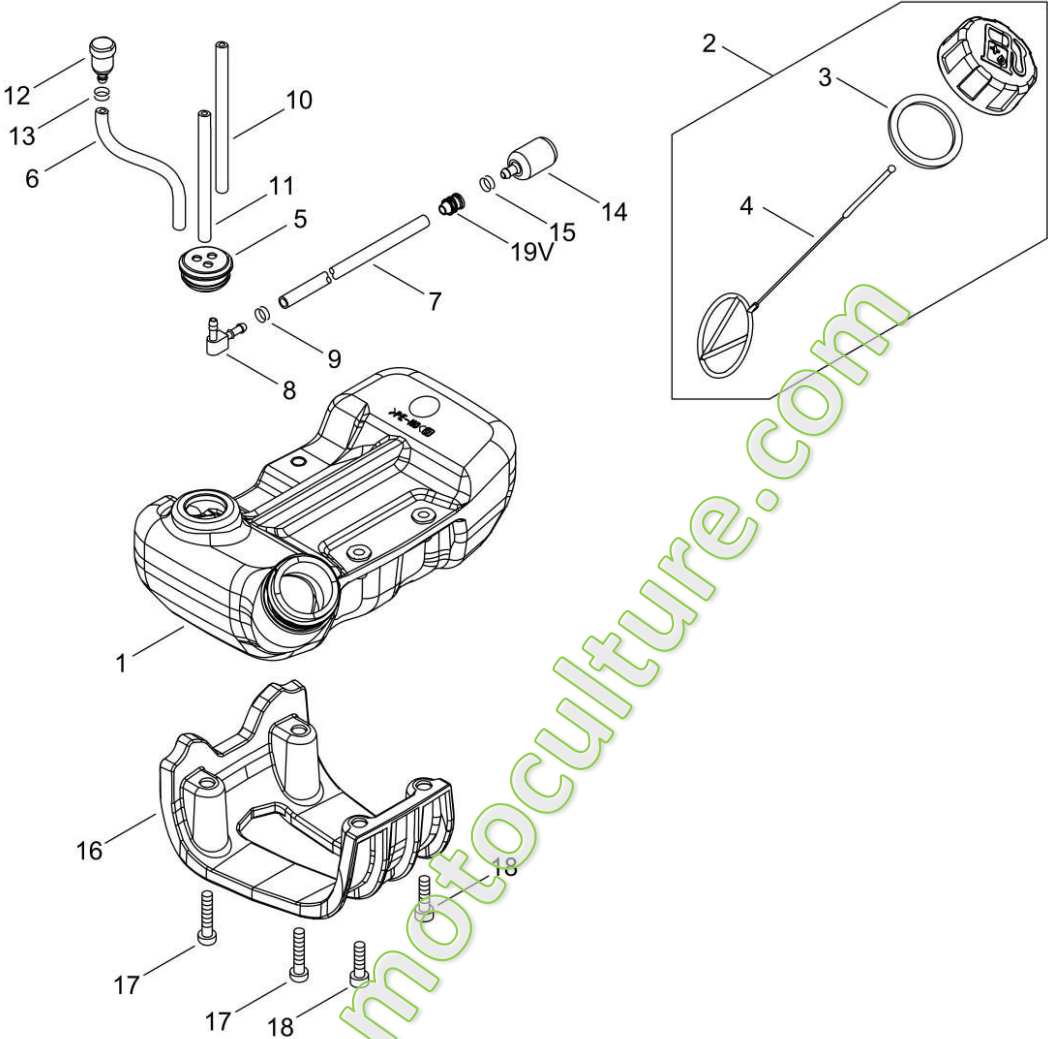

Illustration 07_FUEL_TANK

Nbre	Qté	Code	Désignation	Fichier joint	Recommended Stock Item
1	1	A350002500	Fuel tank, SRM-3020TES		Slow-moving
2	1	P021035681	FUEL CAP ASY		
3	1	V107000190	GASKET,FUEL CAP		Fast-moving
4	1	A365000060	CONNECTOR,CAP		Medium-moving
5	1	13211555931	GROMMET, FUEL		Slow-moving
6	1	V471001201	PIPE		Slow-moving
7	1	V470002361	Suction hose, fuel, rubber, C303TS 3x5x140x35		Slow-moving
8	1	V186000500	JOINT,PIPE		Slow-moving
9	1	V490001240	CLIP		Slow-moving
10	1	V471003321	Line, petrol (rubber), SRM-3020TES 3x6x95		Slow-moving
11	1	13201049730	PIPE 3*6*85		Slow-moving
12	1	A356000031	VALVE,CHECK		Medium-moving
13	1	V490001230	CLIP		Slow-moving
14	1	A369000470	STRAINER, FUEL		Fast-moving
15	1	V490001240	CLIP		Slow-moving
16	1	A175000400	Tank protection, SRM-3020TES		Slow-moving
17	2	V805000230	BOLT, TORX 5		Slow-moving
18	2	V805000160	BOLT, TORX 5		Slow-moving
19V	1	A413000190	BOOT		Slow-moving

www.emc-motoculture.com