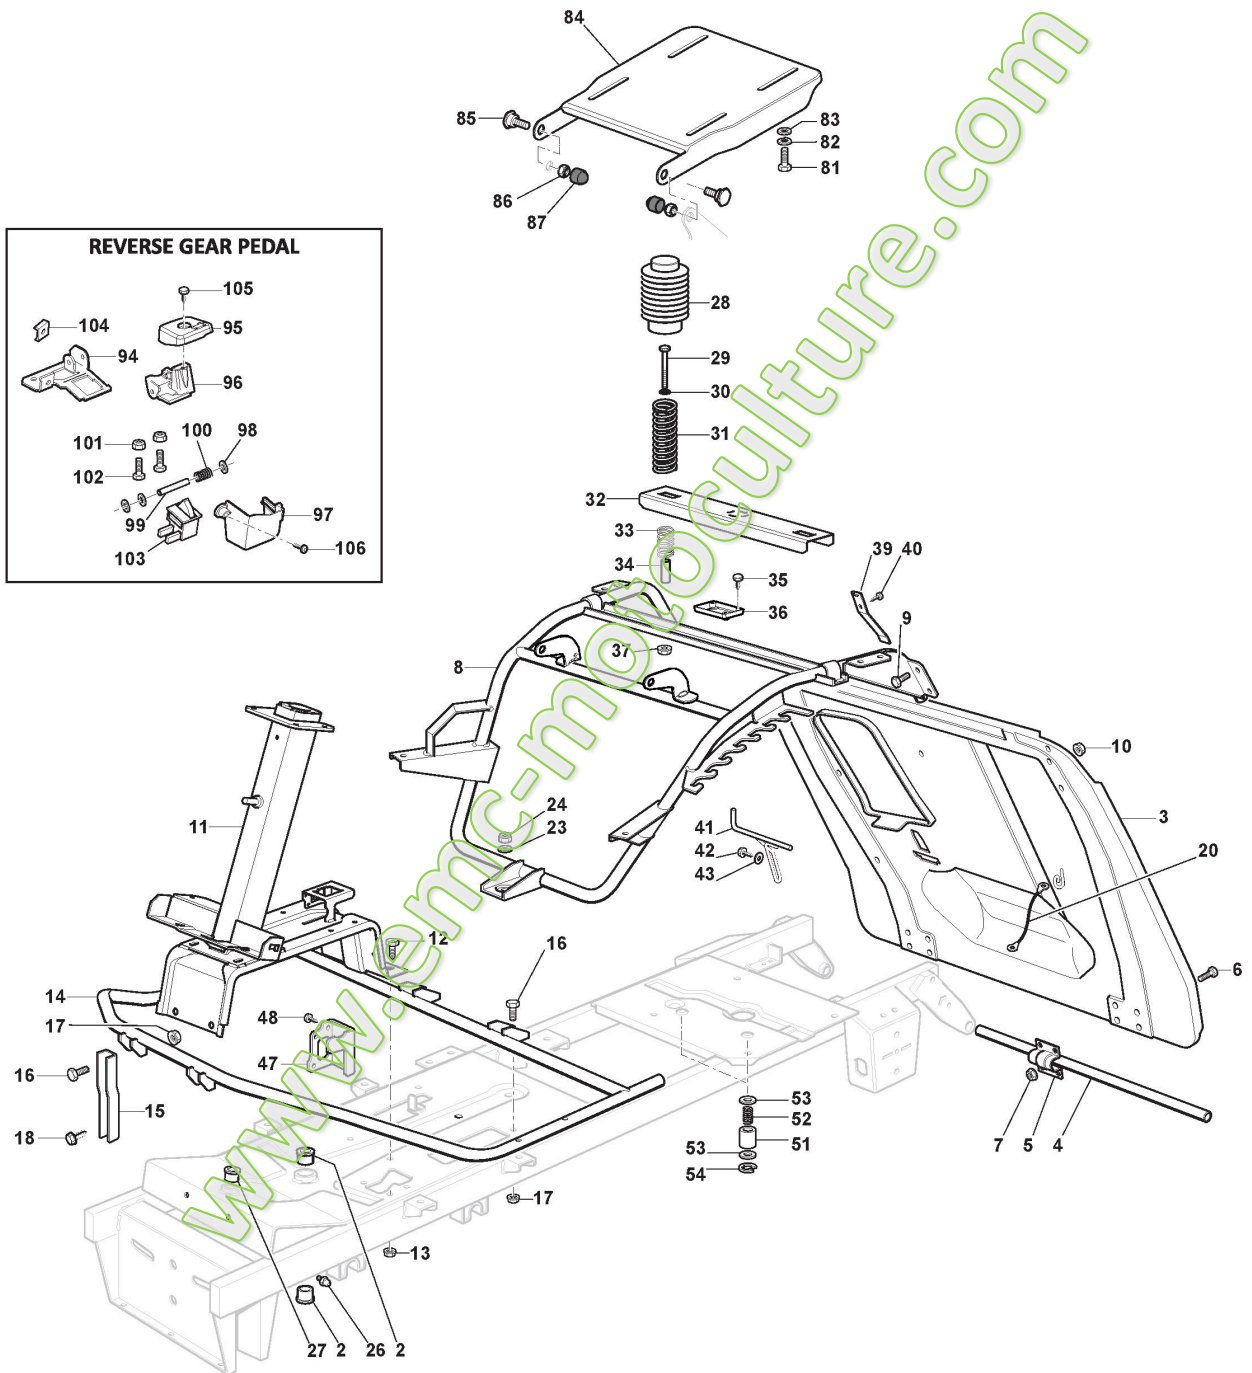

Chassis

Réf. N°	Q.té :	Code article	Description	Articles	De	Jusqu'à
2	2	125034002/1	Douille			
3	1	384545057/3	Plaque Arriere			
4	1	127037000/1	Axel			
5	2	325547012/1	Plaque			
6	8	112791213/1	Vis			
7	8	112292102/0	Ecrou			
8	1	384801149/0	Châssis du siège			To S/N FC140667
8	1	384801149/1	Châssis du siège		From S/N FC140667	
9	4	112792611/0	Vis			
10	4	112293201/0	Ecrou			
11	1	382785243/0	Support Tube De Direction			
12	4	112792611/0	Vis			
13	4	112293201/0	Ecrou			
14	1	384801107/3	Support Marchepied			
15	2	327787025/0	Support			
16	4	112792611/0	Vis			
17	4	112293201/0	Ecrou			
18	2	112735120/0	Vis			
20	1	384040300/0	Plaque Arriere			
23	1	112523060/0	Rondelle			
24	1	112155000/0	Ecrou			
26	1	112379511/0	Graisseur			
27	1	125034001/0	Coussinet			
28	2	325122003/0	Protecteur			
29	2	112691400/0	Vis			
30	2	112521350/0	Rondelle			
31	2	127430596/0	Ressort			
32	1	327543047/0	Plaque			
33	2	125430263/0	Ressort			
34	2	125160048/0	Entretoise			
35	2	112728686/0	Vis			
36	1	325785379/1	Support			
37	2	112293201/0	Ecrou			
39	1	127430600/0	Ressort			
40	1	112735110/0	Vis			
41	1	127294001/0	Guide Convoyeur Arriere			
42	1	112735120/0	Vis			
43	1	112523040/0	Rondelle			
47	1	327772095/0	Support			
48	2	112735105/0	Vis			
51	2	127047012/0	Douille			
52	2	127430577/0	Ressort			
53	4	325670008/1	Rondelle			
54	2	112000955/0	Anneau Benzing ø8			
81	4	112792611/0	Vis		From 15-April-20 21	To 14-April-20
81	4	112793102/0	Vis			
82	4	112540260/0	Rondelle		From 15-April-20 21	To 14-April-20
82	4	112583500/0	Grower