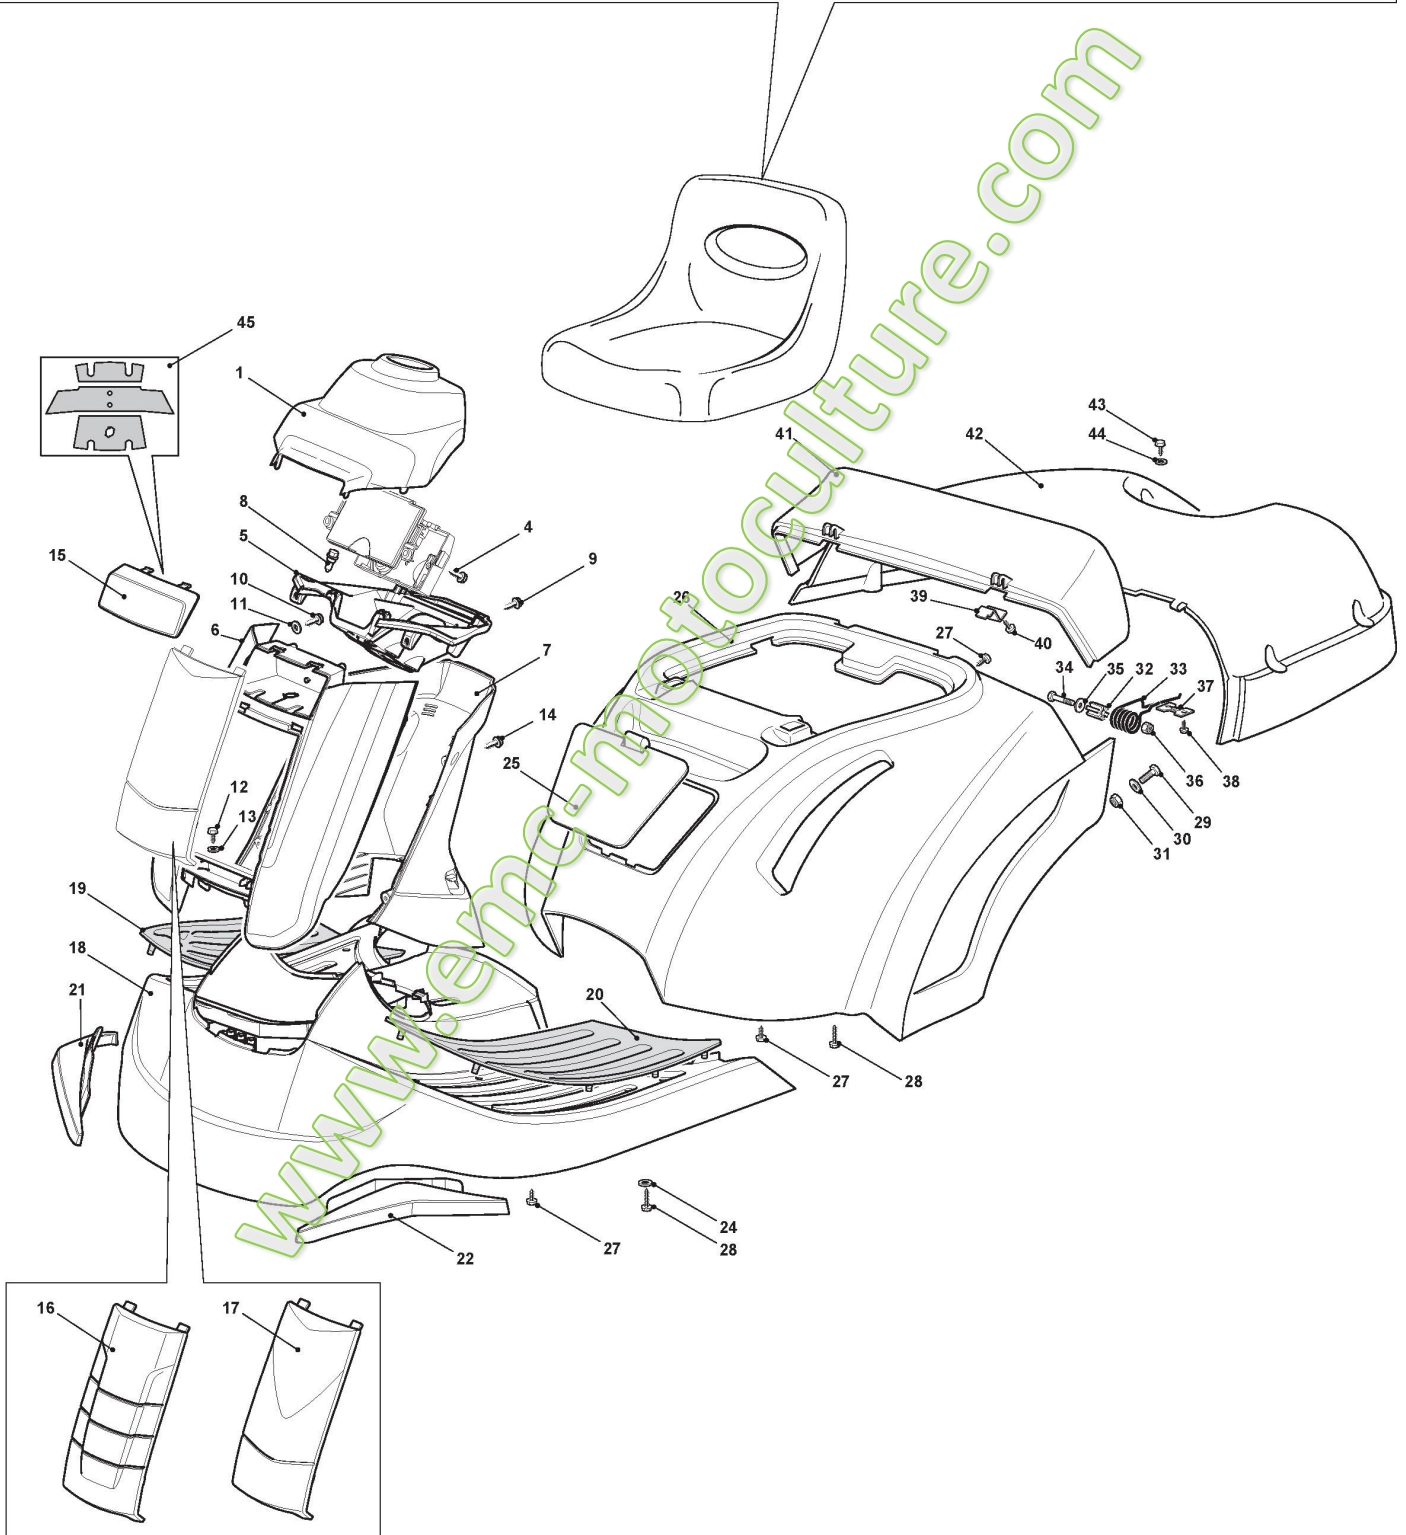

Carrosserie

Réf. N°	Q.té :	Code article	Description	Articles	De	Jusqu'à
1	1	327109532/0	Dashboard Cover Black			
1	1	327109535/0	Dashboard Cover Grey			
4	2	112735403/0	Vis			
5	1	327787084/0	Lights And Card Support			
6	1	327787079/0	Support Tableau Avant, Jaune			To S/N FC141290
6	1	327787079/1	Support Tableau Avant, Jaune		From S/N FC141291	
6	1	327787114/0	Support Tableau Avant, Vert	Dark Green		
7	1	327787103/0	Support de tableau arrière, Gris ST			
7	1	327787104/0	Support de tableau arrière, Noir			
8	4	125943010/0	Vis			
9	2	112735403/0	Vis			
10	2	112735403/0	Vis			
11	2	112523020/0	Rondelle			
12	1	112735410/0	Vis			
13	1	112523020/0	Rondelle			
14	4	112735403/0	Vis			
15	1	325410913/0	Panneau			
16	1	327110545/0	Front Cover, Grey			
17	1	327110475/0	Couvercle Avant, Noir			
18	1	327110358/1	Couvre Marchepied, Jaune			To S/N FC141760
18	1	327110358/2	Couvre Marchepied, Jaune		From S/N EC127462	To S/N FC141761
18	1	327110358/3	Couvre Marchepied, Jaune		From S/N FC141763	
18	1	327110549/1	Couvercle Avant			
19	1	127110304/0	Couvre Marchepied Droit			
20	1	127110305/0	Couvre Marchepied Gauche			To S/N FC127461
20	1	127110305/1	Couvre Marchepied Gauche		From S/N FC127462	
21	1	327110501/0	Couvre-Roues Noir, Droite			
22	1	327110502/0	Couvre-Roues Noir, Gauche			
24	4	112523040/0	Rondelle			
25	1	127109516/0	Couvercle Avant Jaune			To S/N FC141290
25	1	327109516/1	Couvercle Avant Jaune		From S/N FC141291	
26	1	384110136/2	Couvre Roues Jaune			To S/N FC141290
26	1	384110136/3	Couvre Roues Jaune		From S/N FC141291	
27	10	112735406/0	Vis			
28	8	112735410/0	Vis			
29	2	112791213/1	Vis			
30	2	112523040/0	Rondelle			
31	2	112154510/0	Ecrou			
32	2	127047003/0	Douille			
33	2	127430551/1	Ressort			
34	2	112691200/0	Vis			
35	2	112523070/0	Rondelle			
36	2	112155000/0	Ecrou			
37	2	327546001/0	Plaquette			
38	4	112735406/0	Vis			
39	2	327546003/0	Plaquette			
40	2	112735406/0	Vis