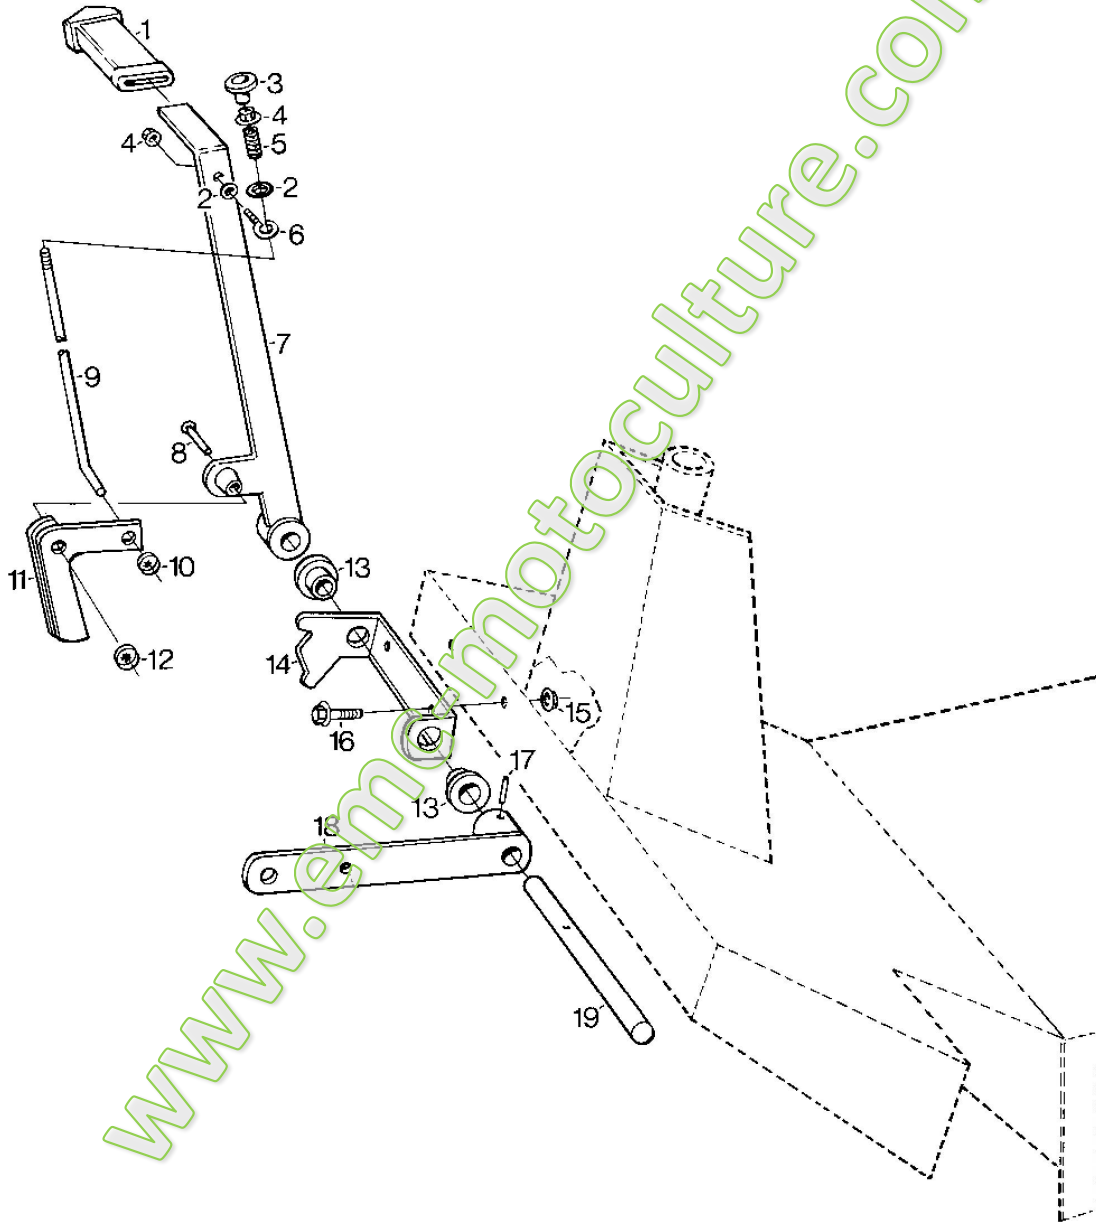

## VILLA CLASSIC (1998)

13-2855-22

**Spare parts list**  
**Reservdelar**  
**Repuestos**  
**Ersatzteile**  
**Pièces détachées**  
**Reserve onderdelen**  
**Catalogo ricambi**

www.emc-motoculture.com

- Use ST. S.p.A. Genuine Spare Parts specified in the parts list for repair and/or replacement.
- The contents described in the parts list may change due to improvement.
- The drawings of the spare parts are only indicative And might Not represent the part in question exactly.
- The indications "right" - "left" - "front" - "rear" refer to the position of the operator when using the machine.
- When placing orders of parts for repair And/Or replacement, make sure that the illustrated parts list Is the one applying to the machine's year of manufacture, as shown on the identification plate attached to the machine.

# Manual Lifting Device

Réf. N°	Q.té :	Code article	Description	Articles	De	Jusqu'à
0	1	1134-1437-02	Accessory Ricing Device			
1	1	9403-0110-01	Handle			
2	2	9699-0025-02	Rondelle			
3	1	1134-0583-00	Pommeau			
4	2	9739-0631-22	Écrou - Tensilock à bride M&			
5	1	1111-0053-00	Ressort			
6	1	1134-1889-01	Boulon			
7	1	1134-0859-03	Chaine			
8	1	9646-0099-22	Rivet			
9	1	1134-0858-00	Tige			
10	1	9675-0008-02	Starlock			
11	1	1134-2911-01	Locking Pawl			
12	1	9675-0012-02	Rondelle			
13	2	1134-2684-01	Coussinet			
14	1	1134-0536-00	Locking Plate			
15	2	9739-1031-22	Ecrou			
16	2	9959-1020-16	Vis			
17	2	9595-0258-00	Locating Pin			
18	1	1134-1604-01	Trippet			
19	1	1134-1884-01	Lifting Shaft			