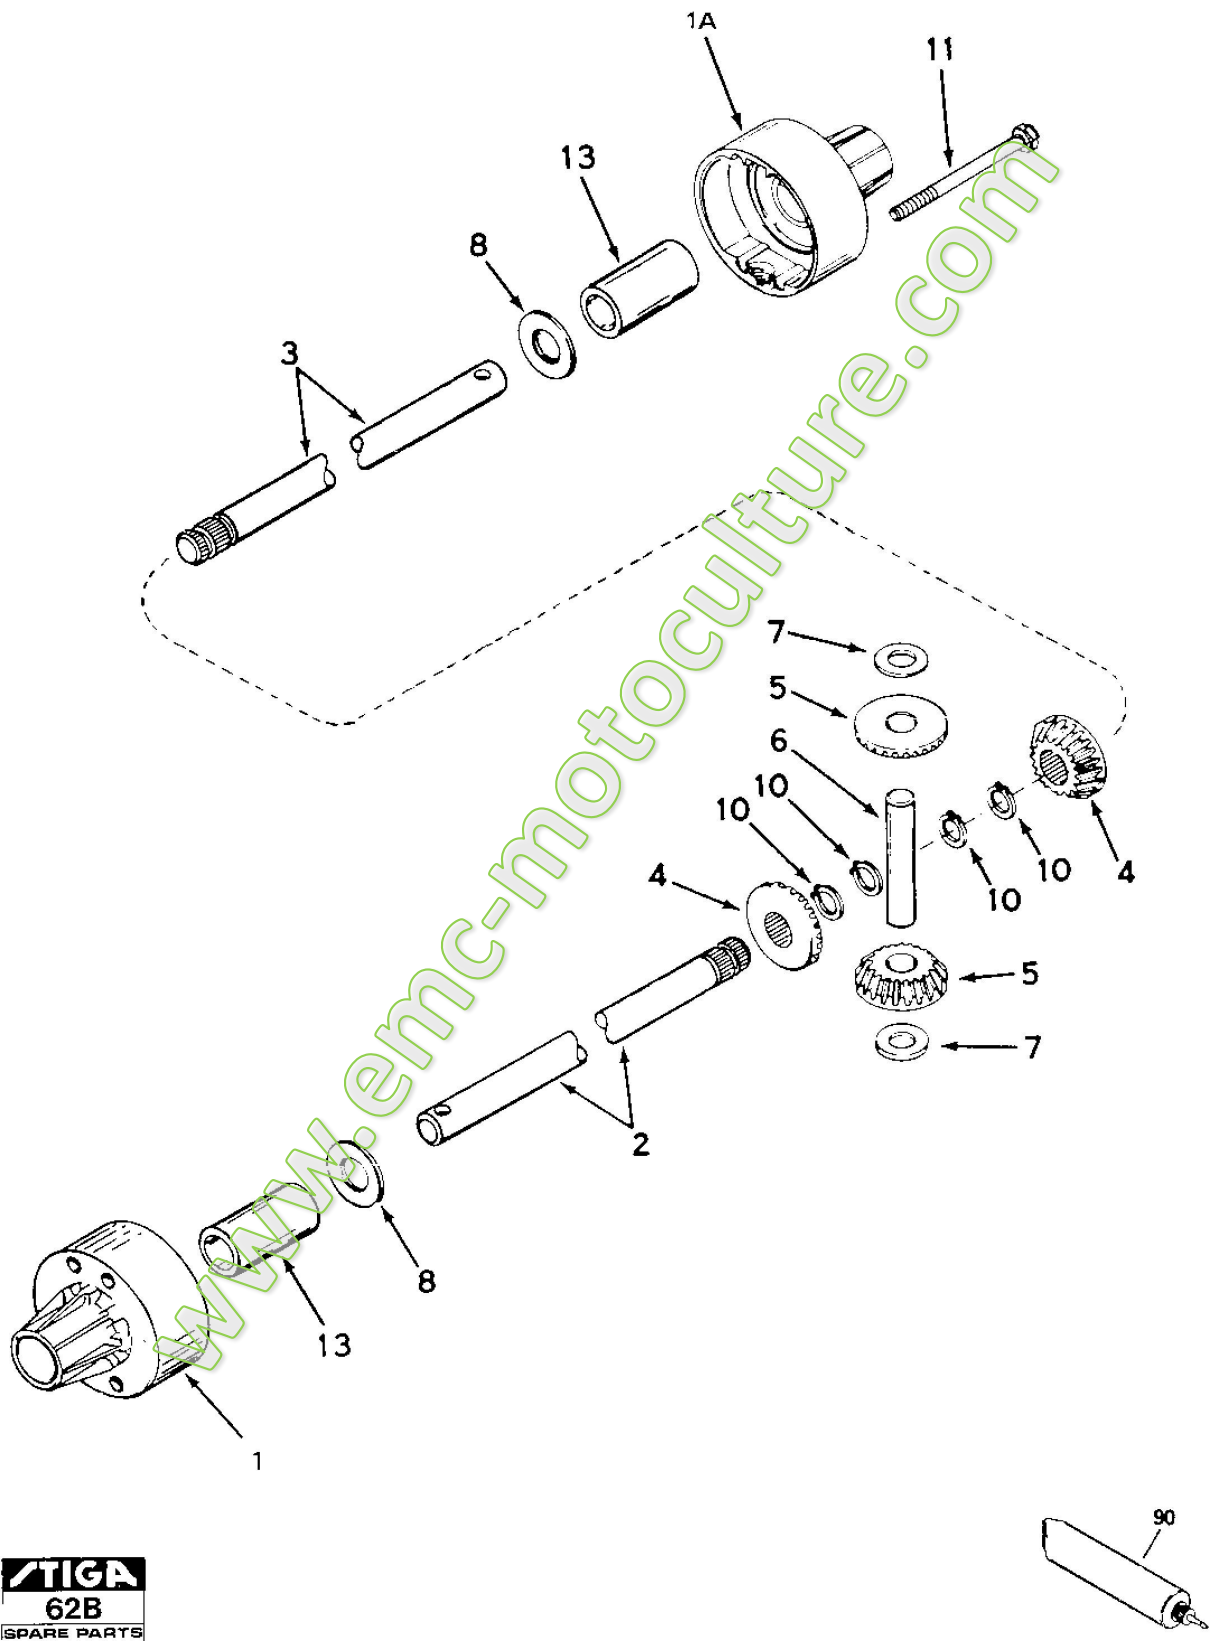

Petrol Trimmer Carburettor

Réf. N°	Q.té :	Code article	Description	Articles	De	Jusqu'à
0	1	1134-1694-04	Différentiel			
0	1	1134-5014-01	Différentiel			
1	1	774344	Carter	Inkl. pos. 13		
1A	1	774345	Carter	Inkl. pos. 13		
1	1	774659	Carter	Inkl. pos. 13		
1A	1	774660	Carter	Inkl. pos. 13		
1	1	P000-7743-44	Housing	Inkl. pos. 13		
1A	1	P000-7743-45	Housing	Inkl. pos. 13		
2	1	774740	Axe	""11-27/32"" (301 mm)""		
2	1	775118	Axe	""11-27/32"" (301 mm)""		
2	1	P000-7747-40	Axe	""11-27/32"" (301 mm)""		
3	1	774741	Axe	""19-19/32"" (498 mm)""		
3	1	775119	Axe	""19-19/32"" (498 mm)""		
3	1	P000-7747-41	Axe	""19-19/32"" (498 mm)""		
4	2	778221	Bevel gear			
4	2	778368	Bevel gear			
4	2	P000-7782-21	Bevel gear			
5	2	778068	Bevel pinion gear			
5	2	778368	Bevel gear			
5	2	P000-7780-68	Gear			
6	1	786040	Pivot			
6	1	P000-7860-40	Pivot			
7	2	780096	Rondelle			
7	2	P000-7800-96	Rondelle			
8	2	780001	Rondelle			
8	2	P000-7800-01	Rondelle			
10	4	792125	Anneau Ressort			
10	4	P000-7921-25	Snap ring			
11	4	792041	Vis			
11	4	P000-7920-41	Vis			
13	2	780077	Douille			
13	2	P000-7800-77	Douille			
90	1	788067	Grease	Bentonite		
90	1	P007-8806-7B	Grease	Bentonite		

www.emc-motoculture.com